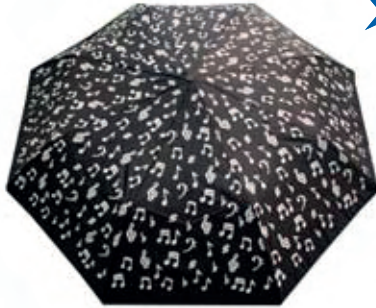

Before rain