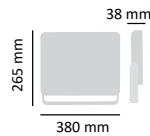

Asalite LED Floodlight Slim 200W 4500K (16000 lumen)

LED floodlights are the best solution for creating the ideal lighting conditions outdoors. In our living area or workplace it is also the optimal choice for lighting courtyards, terraces, driveways, truck stops and other areas.

F

- 16 000 LUMEN
- 4500K BLIGHT WHITE
- 120° LIGHTING ANGLE
- DUST & DAMP PROTECTION **IP65**
- 25 000 HOURS
- 12 500 OFF ON

TECHNICAL DETAILS

Consumption	200W
LED type	SMD LED
Luminosity	16 000 lumens
Colour temperature	4500K
Dimmable	no
Size	380 x 265mm
Lifetime	25 000 hours
Circuit	AC 170-265V
Frequency	50/60 Hz
Energy rating	F
Color rendering index (Ra)	> 80
Power Factor (Pf)	> 0,9
Cable length	35 cm
IP Class	IP65
Product code	ASAL0216

Asalite LED Floodlight Slim 10W 4500K/6500K (900 lumen) + PIR sensor (black)

LED floodlights are the best solution for creating the ideal lighting conditions outdoors. In our living area or workplace it is also the optimal choice for lighting courtyards, terraces, driveways, truck stops and other areas.