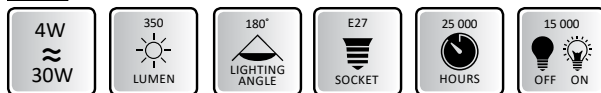

Asalite LED Lightsource A70 globe E27 18W 3000K/4000K/6500K (1620 lumen)

The ASALITE brand offers in case of the LED bulbs too an alternative of a combination of high quality and long life. In addition to the classic residential use, it is also a perfect solution for hotels, schools, office buildings, hospitals and shopping centers.

F

TECHNICAL DETAILS

Consumption	18W (≈118W)
Socket	E27
Luminosity	1620 lumens
Colour temperature	3000K/4000K/6500K
Lighting angle	320°
Size	70 x 140mm
Dimmable	no
Lifetime	30 000 hours
Circuit/Frequency	220-240V AC 50-60Hz
Energy rating	F
Color rendering index (Ra)	> 80
Power Factor (Pf)	> 0,5
Product code	AsAL0147, AsAL0146 AsAL0148

Asalite LED Lightsource R63 spot E27 10W 3000K/4000K (720 lumen)

The ASALITE brand offers in case of the LED bulbs too an alternative of a combination of high quality and long life. In addition to the classic residential use, it is also a perfect solution for hotels, schools, office buildings, hospitals and shopping centers.

G

TECHNICAL DETAILS

Consumption	10W (≈50W)
Socket	E27
Luminosity	720 lumens
Colour temperature	3000K/4000K
Lighting angle	180°
Size	63 x 103mm
Dimmable	no
Lifetime	25 000 hours
Circuit/Frequency	220-240V AC 50-60Hz
Energy rating	G
Color rendering index (Ra)	> 80
Power Factor (Pf)	> 0,5
Product code	ASAL0066, ASAL0067

Asalite LED Lightsource G45 mini globe E27 4W 3000K/4000K (350 lumen)

The ASALITE brand offers in case of the LED bulbs too an alternative of a combination of high quality and long life. In addition to the classic residential use, it is also a perfect solution for hotels, schools, office buildings, hospitals and shopping centers.

F

TECHNICAL DETAILS