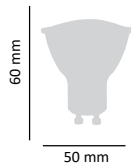

Asalite LED Lightsource GU10 spot 7W 3000K/4000K/6500K (560 lumen)

The ASALITE brand offers in case of the LED bulbs too an alternative of a combination of high quality and long life. In addition to the classic residential use, it is also a perfect solution for hotels, schools, office buildings, hospitals and shopping centers.