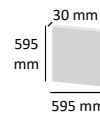

Asalite Premium LED Panel BackLit 60x60cm 25W 4000K (3600 lumens) LIFUD NON-FLICKER driver UGR>19

The Asalite LED panel contains reliable LED chips and a world-renowned LiFUD driver. As it is also recommended for everyday use, we recommend the product for lightening hotels, schools, office buildings, hospitals, meeting rooms and public institutions.