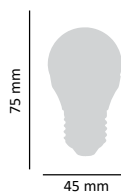

Asalite LED Lightsource G45 mini globe E27 4W 3000K/4000K (350 lumen)

The ASALITE brand offers in case of the LED bulbs too an alternative of a combination of high quality and long life. In addition to the classic residential use, it is also a perfect solution for hotels, schools, office buildings, hospitals and shopping centers.