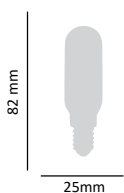

Asalite Cooker Hood E14 40W 2800K (350 lumen)

The Asalite brand also offers a solution for a combination of high quality and long-term reliability for special bulbs. Their light and the heat they emit are soothing to the body and have a beneficial effect on blood circulation. The Asalite 40W cooker-hood bulb is a light source used to illuminate cooker-hoods.