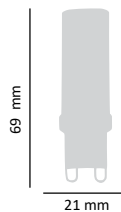

Asalite LED Lightsource G9 6W 3000K/4000K (600 lumen)

The ASALITE brand offers in case of the LED bulbs too an alternative of a combination of high quality and long life. In addition to the classic residential use, it is also a perfect solution for hotels, schools, office buildings, hospitals and shopping centers.