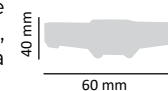

Asalite Rechargeable LED Sensor Headlamp 3W (200 lumen) White

The main convenience feature of headlamps is to leave our hands free. We take advantages of them at camping, night tours, but even at home. The light source of today's headlamps is almost solely LED, which consumes little, is bright and has a long lifetime.