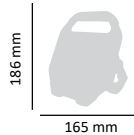

Asalite Premium Rechargeable LED Worklamp 20W (1500 lumen)

Asalite brand lamps are characterized by high quality and material use as well as long-term reliability. Practicality and extensive usability due to multiple functions played a key role in their design. Premium Asalite Quality products are the result of innovative product development that has gained recognition in several countries of the European Union.