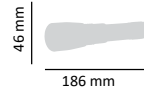

6 WATT CREE LED	500 LUMEN	MAX 270 METER	USB CHARGING	THREE FUNCTION	NET 195g WEIGHT

TECHNICAL DETAILS

Consumption	6W
LED type	CREE LED XM-L2 T6
Luminosity	max: 500 lumens / min: 100 lumens
Size	186 x 165 x 46 mm
Working hours	high power: 3,5 hours low power: 7,5 hours
Battery type	1 x 18650 Li-ion / 3,7V (2200mAh)
Charging time	3,5 hours
Accessories	charger, USB cable, 1 pcs 18650 Asalite akku
Function	maximum/minimum/flashing
Light distance	max: 270 m
Circuit	AC 100-240V
Material	metal
IP Class	IPX7
Product code	ASAKX600

Asalite LED 5W Rechargeable Flashlight with Zoom Function (400 lumen)

Asalite brand lamps are characterized by high quality and material use as well as long-term reliability. The practicality and wide usability due to the multiple functions played a key role in their design.