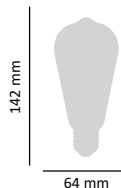

Asalite LED Lightsource Filament ST64 E27 8W 2700K (810 lumen)

The ASALITE brand offers in case of the LED bulbs too an alternative of a combination of high quality and long life. In addition to the classic residential use, it is also a perfect solution for hotels, schools, office buildings, hospitals and shopping centers.