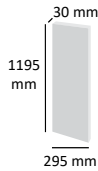

Asalite Premium LED Panel BackLit 120x30cm 25W 4000K (3600 lumens) LIFUD NON-FLICKER driver UGR>19

The Asalite LED panel contains reliable LED chips and a world-renowned LiFUD driver. As it is also recommended for everyday use, we recommend the product for lightening hotels, schools, office buildings, hospitals, meeting rooms and public institutions.