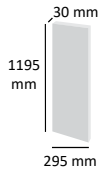

Asalite Premium LED Panel BackLit 120x30cm 25W 4000K (4000 lumens) LIFUD NON-FLICKER driver

The Asalite LED panel contains reliable LED chips and a world-renowned LiFUD driver. As it is also recommended for everyday use, we recommend the product for lightening hotels, schools, office buildings, hospitals, meeting rooms and public institutions.