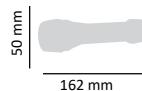

Asalite LED Flashlight 3W (90 lumen)

Asalite brand lamps are characterized by high quality and material use as well as long-term reliability. The practicality and wide usability due to the multiple functions played a key role in their design.