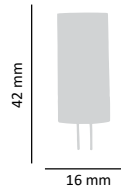

Asalite LED Lightsource G4 12V 2W 3000K/4000K (220 lumen)

The ASALITE brand offers in case of the LED bulbs too an alternative of a combination of high quality and long life. In addition to the classic residential use, it is also a perfect solution for hotels, schools, office buildings, hospitals and shopping centers.