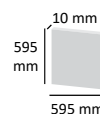

Asalite Premium LED Panel 120x30 cm 40W 4000K (4800 lumen) LIFUD driver

The Asalite LED panel contains reliable LED chips and a world-renowned LiFUD driver. As it is also recommended for everyday use, we recommend the product for lightening hotels, schools, office buildings, hospitals, meeting rooms and public institutions.