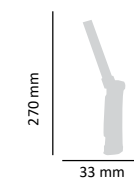

Asalite Premium Rechargeable Oilproof Worklamp 6W + 1W LED

Asalite brand lamps are characterized by high quality and material use as well as long-term reliability. Practicality and extensive usability due to multiple functions played a key role in their design. Premium Asalite Quality products are the result of innovative product development that has gained recognition in several countries of the European Union.