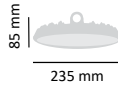

Asalite Premium LED Highbay light 150W 4500K (13500 lumen)

The High bays with IP65 protection can light up the area at 120 degrees, thus they are optimal choices to illuminate warehouses, logistic centres, industrial plants, car showrooms, interiors with high ceilings and shopping centres. It is easy to instal them tanks to their supply cable of 45 cm.