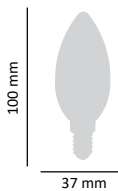

Asalite LED Lightsource C37 candle E14 4W 3000K/4000K (350 lumen)

The ASALITE brand offers in case of the LED bulbs too an alternative of a combination of high quality and long life. In addition to the classic residential use, it is also a perfect solution for hotels, schools, office buildings, hospitals and shopping centers.