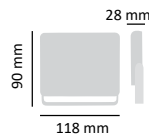

Asalite LED Floodlight Slim 20W 4500K/6500K (1800 lumen)

LED floodlights are the best solution for creating the ideal lighting conditions outdoors. In our living area or workplace it is also the optimal choice for lighting courtyards, terraces, driveways, truck stops and other areas.