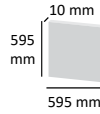

Asalite Premium LED Panel 60x60 6500K 40W (4800 lumen) LIFUD driver

The Asalite LED panel contains reliable LED chips and a world-renowned LiFUD driver. As it is also recommended for everyday use, we recommend the product for lightening hotels, schools, office buildings, hospitals, meeting rooms and public institutions.