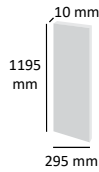

Asalite Premium LED Panel 120x30cm 45W 4000K (5400 lumen) LIFUD NON-FLICKER

The Asalite LED panel contains reliable LED chips and a world-renowned LiFUD driver. As it is also recommended for everyday use, we recommend the product for lightening hotels, schools, office buildings, hospitals, meeting rooms and public institutions.