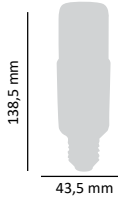

Asalite LED Lightsource T45 stick E27 13W 3000K/4000K (1300 lumen)

The ASALITE brand offers in case of the LED bulbs too an alternative of a combination of high quality and long life. In addition to the classic residential use, it is also a perfect solution for hotels, schools, office buildings, hospitals and shopping centers.