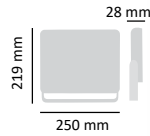

Asalite LED Floodlight Slim 100W 4500K/6500K (9000 lumen)

LED floodlights are the best solution for creating the ideal lighting conditions outdoors. In our living area or workplace it is also the optimal choice for lighting courtyards, terraces, driveways, truck stops and other areas.