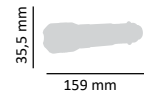

Asalite LED 10W Rechargeable Torch (800 lumen)

Asalite brand lamps are characterized by high quality and material use as well as long-term reliability. The practicality and wide usability due to the multiple functions played a key role in their design.

10 WATT CREE LED	800 LUMEN	MAX 400 METER	USB CHARGING	THREE FUNCTION	NET 449g WEIGHT

TECHNICAL DETAILS

Consumption	10W
LED type	CREE LED L2
Luminosity	max: 800 lumens min: 400 lumens
Size	166 x 70 mm
Working hours	high power: 6 hours / low power: 12 hours
Battery type	3 x 18650 Li-ion (2200mAh)
Charging time	8 hours
Accessories	USB cable, shoulder strap, 3 pcs 18650 Asalite akku
Functions	maximum/minimum/flashing
Light distance	max: 400 m / min: 200 m
Circuit	AC 100-240V
Material	metal
IP Class	IPX4
Product code	ASA30041

Asalite LED 6W Rechargeable Flashlight (500 lumen)

Asalite brand lamps are characterized by high quality and material use as well as long-term reliability. The practicality and wide usability due to the multiple functions played a key role in their design.

6 WATT CREE LED	500 LUMEN	MAX 270 METER	USB CHARGING	THREE FUNCTION	NET 195g WEIGHT

TECHNICAL DETAILS

Consumption	6W
LED type	CREE LED XM-L2 T6
Luminosity	max: 500 lumens / min: 100 lumens
Size	186 x 165 x 46 mm
Working hours	high power: 3,5 hours low power: 7,5 hours
Battery type	1 x 18650 Li-ion / 3,7V (2200mAh)
Charging time	3,5 hours
Accessories	charger, USB cable, 1 pcs 18650 Asalite akku
Function	maximum/minimum/flashing
Light distance	max: 270 m
Circuit	AC 100-240V
Material	metal
IP Class	IPX7
Product code	ASAKX600

Asalite LED 5W Rechargeable Flashlight with Zoom Function (400 lumen)