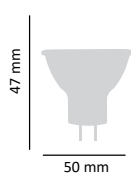

Asalite LED Lightsource MR16 spot 12V 5W 3000K/4000K (400 lumen)

The ASALITE brand offers in case of the LED bulbs too an alternative of a combination of high quality and long life. In addition to the classic residential use, it is also a perfect solution for hotels, schools, office buildings, hospitals and shopping centers.