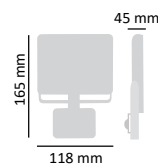

F

- 900 LUMEN
- 4500K/6500K BLIGHT WHITE
- 120° LIGHTING ANGLE
- DUST & DAMP PROTECTION **IP65**
- 25 000 HOURS
- 12 500 OFF ON

TECHNICAL DETAILS

Consumption	100W
LED type	SMD LED
Luminosity	900 lumens
Colour temperature	4500K/6500K
Dimmable	no
Size	118 x 165 x 45 mm
Sensor angle	> 180°
Sensor range	12 m
Lifetime	25 000 hours
Circuit/Frequency	AC 220-240V 50/60 Hz
Energy rating	F
Color rendering index (Ra)	> 80
Power Factor (Pf)	> 0,9
Cable length	35 cm
IP Class	IP65
Product code	ASAL0137, ASAL0138