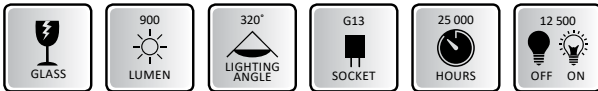

Asalite LED tube T8 glass 9W 60 cm 3000K/4000K/6500K (900 lumen)

Flickering-free, high lumen/watt LED tubes are recommended for a wide range of indoor applications. And they offer significant energy savings compared to the previous traditional type of T8 fluorescent tube.

F

TECHNICAL DETAILS

Consumption	9W
LED type	SMD LED
Luminosity	900 lumens
Socket	G13
Colour temperature	3000K/4000K/6500K
Luminous efficacy	100 lumens/W
Size	26 x 604 x 590mm
Lifetime	25 000 hours
Circuit/Frequency	AC 180-240V, 50/60Hz
Energy rating	F
Color rendering index (Ra)	> 80
Power Factor (Pf)	> 0,5
Product code	ASAL0081, ASAL0082, ASAL0083

Asalite LED tube T8 glass 18W 120 cm 3000K/4000K/6500K (1800 lumen)

Flickering-free, high lumen/watt LED tubes are recommended for a wide range of indoor applications. And they offer significant energy savings compared to the previous traditional type of T8 fluorescent tube.

F

TECHNICAL DETAILS

Consumption	18W
LED type	SMD LED
Luminosity	1800 lumens
Socket	G13
Colour temperature	3000K/4000K/6500K
Luminous efficacy	100 lumens/W
Size	26 x 1213 x 1199mm
Lifetime	25 000 hours
Circuit/Frequency	AC 180-265V, 50/60Hz
Energy rating	F
Color rendering index (Ra)	> 80
Power Factor (Pf)	> 0,5
Product code	ASAL0166, ASAL0076, ASAL0077

Asalite LED tube T8 glass 22W 150 cm 3000K/4000K/6500K (2200 lumen)

Flickering-free, high lumen/watt LED tubes are recommended for a wide range of indoor applications. And they offer significant energy savings compared to the previous traditional type of T8 fluorescent tube.

F

TECHNICAL DETAILS