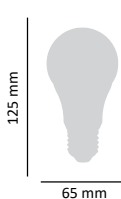

Asalite LED Lightsource A65 globe E27 15W 3000K/4000K/6500K (1430 lumen)

The ASALITE brand offers in case of the LED bulbs too an alternative of a combination of high quality and long life. In addition to the classic residential use, it is also a perfect solution for hotels, schools, office buildings, hospitals and shopping centers.