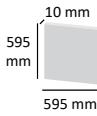

E

LiFUD

- 45W
- 5400 LUMEN
- 180° LIGHTING ANGLE
- DUST & DAMP PROTECTION IP20
- 25 000 HOURS
- 15 000 OFF ON

TECHNICAL DETAILS

Consumption	45W
LED type	SMD LED
Driver	LIFUD NON-FLICKER
Luminosity	5400 lumens
Colour temperature	4000K
Dimmable	no
Size	595 x 595 x 10 mm
Lifetime	25 000 hours
Circuit/Frequency	220-240V AC, 50-60Hz
Energy rating	E
UGR	22
Color rendering index (Ra)	> 80
Power Factor (Pf)	> 0,9
IP Class	IP20
Product code	ASAL0149

Asalite Premium LED Panel 60x60 cm 40W 4000K (4400 lumen) LIFUD driver UGR<19 low glare

The Asalite LED panel contains reliable LED chips and a world-renowned LiFUD driver. As it is also recommended for everyday use, we recommend the product for lightening hotels, schools, office buildings, hospitals, meeting rooms and public institutions.