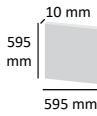

Asalite Premium LED Panel 60x60 cm 40W 4000K (4800 lumen) LIFUD driver

The Asalite LED panel contains reliable LED chips and a world-renowned LiFUD driver. As it is also recommended for everyday use, we recommend the product for lightening hotels, schools, office buildings, hospitals, meeting rooms and public institutions.

E

LiFUD

- 40W
- 4800 LUMEN
- 180° LIGHTING ANGLE
- DUST & DAMP PROTECTION IP20
- 25 000 HOURS
- 15 000 OFF ON

TECHNICAL DETAILS

Consumption	40W
LED type	SMD LED
Driver	LIFUD
Luminosity	4800 lumens
Colour temperature	4000K
Dimmable	no
Size	595 x 595 x 10 mm
Lifetime	25 000 hours
Circuit/Frequency	220-240V AC, 50-60Hz
Energy rating	E
UGR	22
Color rendering index (Ra)	> 80
Power Factor (Pf)	> 0,9
IP Class	IP20
Product code	ASAL0151

Asalite Premium LED Panel 60x60 cm 45W 4000K (5400 lumen) LIFUD NON-FLICKER

The Asalite LED panel contains reliable LED chips and a world-renowned LiFUD driver. As it is also recommended for everyday use, we recommend the product for lightening hotels, schools, office buildings, hospitals, meeting rooms and public institutions.