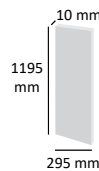

Asalite LED Panel 120x30 6500K 40W (4800 lumen) LIFUD NON-FLICKER

The Asalite LED panel contains reliable LED chips and a world-renowned LiFUD driver. As it is also recommended for everyday use, we recommend the product for lightening hotels, schools, office buildings, hospitals, meeting rooms and public institutions.