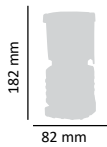

Asalite Rechargeable LED Camping Lantern 8W (350 lumen)

Asalite brand lamps are characterized by high quality and material usage, as well as long-term reliability. Practicality and extensive usability due to multiple functions played a key role in their design. Premium Asalite Quality products are the result of innovative product development that has received recognition in several countries of the European Union.