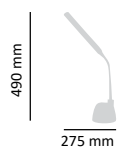

Asalite LED Dimmable Desk Lamp 6W 4000K (480 lumen) white

The Asalite dimmerable desk lamps are characterised by high quality and long-term reliability. The power cord is 1,8 m long, thus it is easily moveable. Its soft and flexible silicone neck allows to adjust the position of the lamp. The luminous intensity can be adjusted with the three-stage button on the base of the lamp.