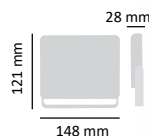

Asalite LED Floodlight Slim 30W 4500K/6500K (2700 lumen)

LED floodlights are the best solution for creating the ideal lighting conditions outdoors. In our living area or workplace it is also the optimal choice for lighting courtyards, terraces, driveways, truck stops and other areas.