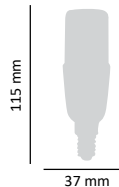

Asalite LED Lightsource T37 stick E14 7W 3000K/4000K (600 lumen)

The ASALITE brand offers in case of the LED bulbs too an alternative of a combination of high quality and long life. In addition to the classic residential use, it is also a perfect solution for hotels, schools, office buildings, hospitals and shopping centers.