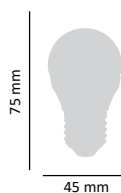

Asalite LED Lightsource G45 mini globe E27 6W 3000K/4000K (510 lumen)

The ASALITE brand offers in case of the LED bulbs too an alternative of a combination of high quality and long life. In addition to the classic residential use, it is also a perfect solution for hotels, schools, office buildings, hospitals and shopping centers.