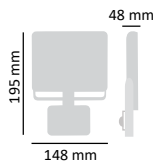

Asalite LED Floodlight Slim 30W 4500K/6500K (2700 lumen) + PIR sensor (black)

LED floodlights are the best solution for creating the ideal lighting conditions outdoors. In our living area or workplace it is also the optimal choice for lighting courtyards, terraces, driveways, truck stops and other areas.