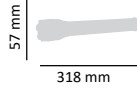

Asalite LED Flashlight 13,5W (1500 lumen)

Asalite brand lamps are characterized by high quality and material use as well as long-term reliability. The practicality and wide usability due to the multiple functions played a key role in their design.