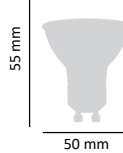

Asalite Halogen Bulb GU10 spot 35W/52W 2800K (320/510 lumen)

The Asalite brand is also a solution to the need for long-term reliable quality for halogen bulbs, keeping the aesthetic design in mind. The Asalite halogen bulbs are an ideal choice for any type of luminaire with the right socket in mind.