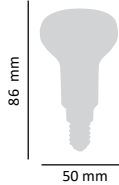

Asalite LED Lightsource R50 spot E14 5W 3000K/4000K (400 lumen)

The ASALITE brand offers in case of the LED bulbs too an alternative of a combination of high quality and long life. In addition to the classic residential use, it is also a perfect solution for hotels, schools, office buildings, hospitals and shopping centers.