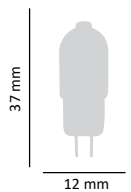

Asalite LED Lightsource G4 12V 1,5W 3000K/4000K (110 lumen)

The ASALITE brand offers in case of the LED bulbs too an alternative of a combination of high quality and long life. In addition to the classic residential use, it is also a perfect solution for hotels, schools, office buildings, hospitals and shopping centers.