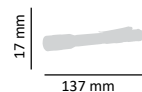

Asalite LED Flashlight 1,2W (130 lumen) Blister

Asalite brand lamps are characterized by high quality and material use as well as long-term reliability. The practicality and wide usability due to the multiple functions played a key role in their design.