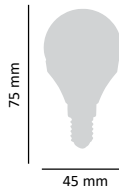

Asalite LED Lightsource G45 mini globe E14 5W 3000K/4000K (410 lumen)

The ASALITE brand offers in case of the LED bulbs too an alternative of a combination of high quality and long life. In addition to the classic residential use, it is also a perfect solution for hotels, schools, office buildings, hospitals and shopping centers.