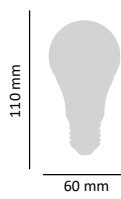

ASALITE LED Lightsource A60 globe E27 7W 3000K/4000K/6500K (570 lumen)

The ASALITE brand offers in case of the LED bulbs too an alternative of a combination of high quality and long life. In addition to the classic residential use, it is also a perfect solution for hotels, schools, office buildings, hospitals and shopping centers.