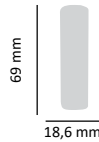

Asalite Rechargeable Li-ion battery 18650 2200mAh BL2

Asalite 18650 Rechargeable Li-Ion Battery 2200mAh high capacity
Protection circuitry to prevent short circuits
Pressure vents to prevent explosions
More than 500 charge cycles
Voltage: 3.7V Charging Current