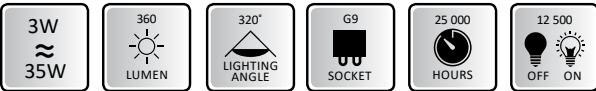

Asalite LED Lightsource G4 12V 2W 3000K/4000K (220 lumen)

The ASALITE brand offers in case of the LED bulbs too an alternative of a combination of high quality and long life. In addition to the classic residential use, it is also a perfect solution for hotels, schools, office buildings, hospitals and shopping centers.

F

TECHNICAL DETAILS

Consumption	2W (≈22W)
Socket	G4
Luminosity	220 lumens
Colour temperature	3000K/4000K
Lighting angle	320°
Size	16 x 42mm
Dimmable	no
Lifetime	25 000 hours
Circuit/Frequency	12 V AC/DC, 50/60 Hz
Energy rating	F
Color rendering index (Ra)	> 80
Power Factor (Pf)	> 0,5
Product code	ASAL0097, ASAL0098

Asalite LED Lightsource G9 3W 3000K/4000K (360 lumen)

The ASALITE brand offers in case of the LED bulbs too an alternative of a combination of high quality and long life. In addition to the classic residential use, it is also a perfect solution for hotels, schools, office buildings, hospitals and shopping centers.

E

TECHNICAL DETAILS

Consumption	3W (≈35W)
Socket	G9
Luminosity	360 lumens
Colour temperature	3000K/4000K
Lighting angle	320°
Size	16 x 50mm
Dimmable	no
Lifetime	25 000 hours
Circuit/Frequency	220-240V AC 50-60Hz
Energy rating	E
Color rendering index (Ra)	> 80
Power Factor (Pf)	> 0,5
Product code	ASAL0156, ASAL0157

Asalite LED Lightsource G9 6W 3000K/4000K (600 lumen)

The ASALITE brand offers in case of the LED bulbs too an alternative of a combination of high quality and long life. In addition to the classic residential use, it is also a perfect solution for hotels, schools, office buildings, hospitals and shopping centers.

F

TECHNICAL DETAILS