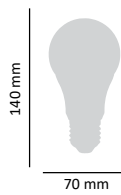

Asalite LED Lightsource A70 globe E27 18W 3000K/4000K/6500K (1620 lumen)

The ASALITE brand offers in case of the LED bulbs too an alternative of a combination of high quality and long life. In addition to the classic residential use, it is also a perfect solution for hotels, schools, office buildings, hospitals and shopping centers.