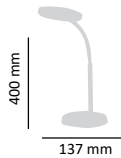

Asalite LED Table lamp 6W 4000K (500 lumen) white

Asalite LED table lamps are characterized by long-term, reliable quality. The high brightness, the optimal color temperature, the easy mobility and the variability of the position of the lamp result in the preservation of the quality of vision even with occasional use at home or regular and constant workplace.