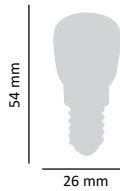

Asalite Refrigerator Bulb E14 15W/25W 2800K (80/180 lumen)

The Asalite brand also offers a solution for a combination of high quality and long-term reliability for special bulbs. Their light and the heat they emit are soothing to the body and have a beneficial effect on blood circulation. The Asalite 15W refrigerator bulb is a light source used to light up cooling equipment.