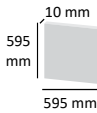

E

LiFUD

- 40W
- 4400 LUMEN
- 180° LIGHTING ANGLE
- DUST & DAMP PROTECTION IP20
- 25 000 HOURS
- 15 000 OFF ON

TECHNICAL DETAILS

Consumption	40W
LED type	SMD LED
Driver	LIFUD
Luminosity	4400 lumens
Colour temperature	4000K
Dimmable	no
Size	595 x 595 x 10 mm
Lifetime	25 000 hours
Circuit/Frequency	220-240V AC, 50-60Hz
Energy rating	E
UGR	< 19
Color rendering index (Ra)	> 80
Power Factor (Pf)	> 0,9
IP Class	IP20
Product code	ASAL0175

Asalite Premium LED Panel 60x60 6500K 45W (5400 lumen) LIFUD NON-FLICKER

The Asalite LED panel contains reliable LED chips and a world-renowned LiFUD driver. As it is also recommended for everyday use, we recommend the product for lightening hotels, schools, office buildings, hospitals, meeting rooms and public institutions.