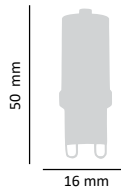

Asalite LED Lightsource G9 3W 3000K/4000K (360 lumen)

The ASALITE brand offers in case of the LED bulbs too an alternative of a combination of high quality and long life. In addition to the classic residential use, it is also a perfect solution for hotels, schools, office buildings, hospitals and shopping centers.