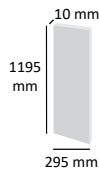

Asalite Premium LED Panel 120x30 cm 40W 4000K (4400 lumen) LIFUD driver UGR<19 low glare

The Asalite LED panel contains reliable LED chips and a world-renowned LiFUD driver. As it is also recommended for everyday use, we recommend the product for lightening hotels, schools, office buildings, hospitals, meeting rooms and public institutions.