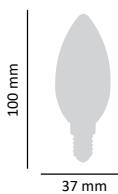

Asalite LED Lightsource C37 candle E14 6W 3000K/4000K/6500K (510 lumen)

The ASALITE brand offers in case of the LED bulbs too an alternative of a combination of high quality and long life. In addition to the classic residential use, it is also a perfect solution for hotels, schools, office buildings, hospitals and shopping centers.