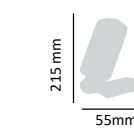

Asalite Premium LED Rechargeable Oilproof Worklamp 3W + 3W (380 lumen)

Asalite brand lamps are characterized by high quality and material use as well as long-term reliability. Practicality and extensive usability due to multiple functions played a key role in their design. Premium Asalite Quality products are the result of innovative product development that has gained recognition in several countries of the European Union.