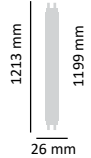

Asalite LED tube T8 glass 18W 120 cm 3000K/4000K/6500K (1800 lumen)

Flickering-free, high lumen/watt LED tubes are recommended for a wide range of indoor applications. And they offer significant energy savings compared to the previous traditional type of T8 fluorescent tube.