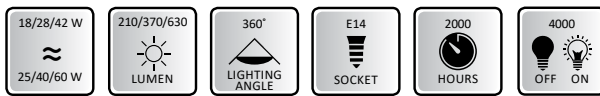

Asalite Halogen Bulb A55 globe E27 28W/42W/52W/70W 2800K (370/630/790/1120 lumen)

The Asalite brand is also a solution to the need for long-term reliable quality for halogen bulbs, keeping the aesthetic design in mind. The Asalite halogen bulbs are an ideal choice for any type of luminaire with the right socket in mind.

C

TECHNICAL DETAILS

Consumption	28W/42W/52W/70W
Socket	E27
Luminosity	370/630/790/1120 lumens
Colour temperature	2800K
Size	55 x 100 mm
Lighting angle	360°
Dimmable	yes
Lifetime	2000 hours
Switch on-off	4000
Circuit	AC 220-240V
Frequency	50/60 Hz
Energy rating	C
Product code	ASAL0002, ASAL0003, ASAL0004, ASAL0005

Asalite Halogen Bulb G45 mini globe E14 18W/28W/42W 2800K (210/370/630 lumen)

The Asalite brand is also a solution to the need for long-term reliable quality for halogen bulbs, keeping the aesthetic design in mind. The Asalite halogen bulbs are an ideal choice for any type of luminaire with the right socket in mind.

C

TECHNICAL DETAILS

Consumption	18W/28W/42W
Socket	E14
Luminosity	210/370/630 lumens
Colour temperature	2800K
Size	45 x 76 mm
Lighting angle	360°
Dimmable	yes
Lifetime	2000 hours
Switch on-off	4000
Circuit	AC 220-240V
Frequency	50/60 Hz
Energy rating	C
Product code	ASAL0054, ASAL0055, ASAL0056

Asalite Halogen Bulb C35 candle E14 18W/28W/42W (2800K 210/370/630 lumen)

The Asalite brand is also a solution to the need for long-term reliable quality for halogen bulbs, keeping the aesthetic design in mind. The Asalite halogen bulbs are an ideal choice for any type of luminaire with the right socket in mind.

C

TECHNICAL DETAILS