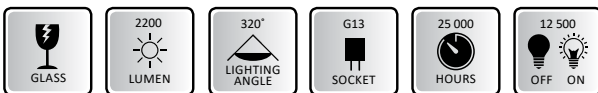

Asalite LED tube T8 glass 9W 60 cm 3000K/4000K/6500K (900 lumen)

Flickering-free, high lumen/watt LED tubes are recommended for a wide range of indoor applications. And they offer significant energy savings compared to the previous traditional type of T8 fluorescent tube.

F

TECHNICAL DETAILS

Consumption	9W
LED type	SMD LED
Luminosity	900 lumens
Socket	G13
Colour temperature	3000K/4000K/6500K
Luminous efficacy	100 lumens/W
Size	26 x 604 x 590mm
Lifetime	25 000 hours
Circuit/Frequency	AC 180-240V, 50/60Hz
Energy rating	F
Color rendering index (Ra)	> 80
Power Factor (Pf)	> 0,5
Product code	ASAL0081, ASAL0082, ASAL0083

Asalite LED tube T8 glass 18W 120 cm 3000K/4000K/6500K (1800 lumen)

Flickering-free, high lumen/watt LED tubes are recommended for a wide range of indoor applications. And they offer significant energy savings compared to the previous traditional type of T8 fluorescent tube.

F

TECHNICAL DETAILS

Consumption	18W
LED type	SMD LED
Luminosity	1800 lumens
Socket	G13
Colour temperature	3000K/4000K/6500K
Luminous efficacy	100 lumens/W
Size	26 x 1213 x 1199mm
Lifetime	25 000 hours
Circuit/Frequency	AC 180-265V, 50/60Hz
Energy rating	F
Color rendering index (Ra)	> 80
Power Factor (Pf)	> 0,5
Product code	ASAL0166, ASAL0076, ASAL0077

Asalite LED tube T8 glass 22W 150 cm 3000K/4000K/6500K (2200 lumen)

Flickering-free, high lumen/watt LED tubes are recommended for a wide range of indoor applications. And they offer significant energy savings compared to the previous traditional type of T8 fluorescent tube.

F

TECHNICAL DETAILS