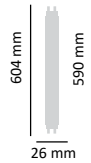

Asalite LED tube T8 glass 9W 60 cm 3000K/4000K/6500K (900 lumen)

Flickering-free, high lumen/watt LED tubes are recommended for a wide range of indoor applications. And they offer significant energy savings compared to the previous traditional type of T8 fluorescent tube.