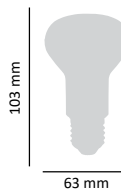

Asalite LED Lightsource R63 spot E27 10W 3000K/4000K (720 lumen)

The ASALITE brand offers in case of the LED bulbs too an alternative of a combination of high quality and long life. In addition to the classic residential use, it is also a perfect solution for hotels, schools, office buildings, hospitals and shopping centers.