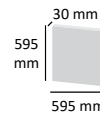

Asalite Premium LED Panel BackLit 60x60cm 25W 4000K (4000 lumens) LIFUD NON-FLICKER driver

The Asalite LED panel contains reliable LED chips and a world-renowned LiFUD driver. As it is also recommended for everyday use, we recommend the product for lightening hotels, schools, office buildings, hospitals, meeting rooms and public institutions.