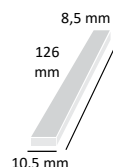

Asalite Premium IP65 triproof fixture for 2x120cm T8 LED tubes (2x18w tubes not incl.)

The Asalite Triproof fixture has high IP65 dust- and water resistance. The package does not include the LED tubes. The armature is equipped with all the necessary fastening clips and locks. It can be installed on wall and ceiling too, but with a hanging solution too. As it is also recommended for everyday use, we recommend the product in office buildings, warehouses, meeting rooms, public institutions, schools, or in rooms where the luminaire is exposed to excessive dirt. For example: car mechanic or carpenter workshops.