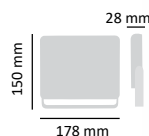

Asalite LED Floodlight Slim 50W 4500K/6500K (4500 lumen)

LED floodlights are the best solution for creating the ideal lighting conditions outdoors. In our living area or workplace it is also the optimal choice for lighting courtyards, terraces, driveways, truck stops and other areas.