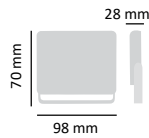

LED Floodlights

Asalite LED Floodlight Slim 10W 4500K/6500K (900 lumen)

LED floodlights are the best solution for creating the ideal lighting conditions outdoors. In our living area or workplace it is also the optimal choice for lighting courtyards, terraces, driveways, truck stops and other areas.