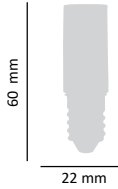

Asalite LED Lightsource E14 3W 3000K (340 lumen)

The ASALITE brand offers in case of the LED bulbs too an alternative of a combination of high quality and long life. In addition to the classic residential use, it is also a perfect solution for hotels, schools, office buildings, hospitals and shopping centers.