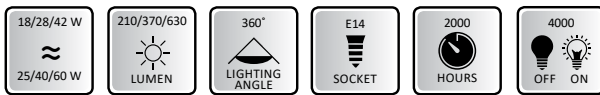

Asalite Halogen Bulb A55 globe E27 28W/42W/52W/70W 2800K (370/630/790/1120 lumen)

The Asalite brand is also a solution to the need for long-term reliable quality for halogen bulbs, keeping the aesthetic design in mind. The Asalite halogen bulbs are an ideal choice for any type of luminaire with the right socket in mind.

C

TECHNICAL DETAILS

Consumption	28W/42W/52W/70W
Socket	E27
Luminosity	370/630/790/1120 lumens
Colour temperature	2800K
Size	55 x 100 mm
Lighting angle	360°
Dimmable	yes
Lifetime	2000 hours
Switch on-off	4000
Circuit	AC 220-240V
Frequency	50/60 Hz
Energy rating	C
Product code	ASAL0002, ASAL0003, ASAL0004, ASAL0005

Asalite Halogen Bulb G45 mini globe E14 18W/28W/42W 2800K (210/370/630 lumen)

The Asalite brand is also a solution to the need for long-term reliable quality for halogen bulbs, keeping the aesthetic design in mind. The Asalite halogen bulbs are an ideal choice for any type of luminaire with the right socket in mind.

C

TECHNICAL DETAILS

Consumption	18W/28W/42W
Socket	E14
Luminosity	210/370/630 lumens
Colour temperature	2800K
Size	45 x 76 mm
Lighting angle	360°
Dimmable	yes
Lifetime	2000 hours
Switch on-off	4000
Circuit	AC 220-240V
Frequency	50/60 Hz
Energy rating	C
Product code	ASAL0054, ASAL0055, ASAL0056

Asalite Halogen Bulb C35 candle E14 18W/28W/42W (2800K 210/370/630 lumen)

The Asalite brand is also a solution to the need for long-term reliable quality for halogen bulbs, keeping the aesthetic design in mind. The Asalite halogen bulbs are an ideal choice for any type of luminaire with the right socket in mind.

C

TECHNICAL DETAILS