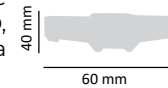

Asalite Rechargeable LED Sensor Headlamp 3W (200 lumen) Black

The main convenience feature of headlamps is to leave our hands free. We take advantages of them at camping, night tours, but even at home. The light source of today's headlamps is almost solely LED, which consumes little, is bright and has a long lifetime.