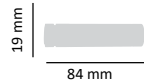

Asalite LED Flashlight 1W (50 lumen)

Asalite brand lamps are characterized by high quality and material use as well as long-term reliability. The practicality and wide usability due to the multiple functions played a key role in their design.