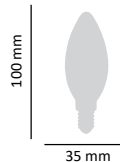

Asalite Halogen Bulb C35 candle E14 18W/28W/42W (2800K 210/370/630 lumen)

The Asalite brand is also a solution to the need for long-term reliable quality for halogen bulbs, keeping the aesthetic design in mind. The Asalite halogen bulbs are an ideal choice for any type of luminaire with the right socket in mind.