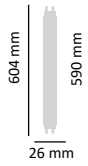

Asalite Premium LED tube T8 glass 9W60 cm 4000K/6500K (1260 lumen) High luminosity

Flickering-free, high lumen/watt LED tubes are recommended for a wide range of indoor applications. And they offer significant energy savings compared to the previous traditional type of T8 fluorescent tube.

D

UVEG

1260

LUMEN

320°

LIGHTING ANGLE

G13

SOCKET

30 000

HOURS

15 000

OFF ON