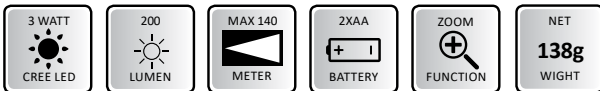

Asalite LED Flashlight 3W (200 lumen)

Asalite brand lamps are characterized by high quality and material use as well as long-term reliability. The practicality and wide usability due to the multiple functions played a key role in their design.