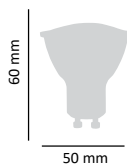

Asalite LED Lightsource GU10 spot 3W 3000K/4000K (250 lumen)

The ASALITE brand offers in case of the LED bulbs too an alternative of a combination of high quality and long life. In addition to the classic residential use, it is also a perfect solution for hotels, schools, office buildings, hospitals and shopping centers.