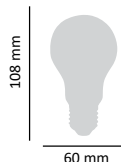

Asalite LED Lightsource Filament A60 globe E27 8W 2700K/4000K (810 lumen)

The ASALITE brand offers in case of the LED bulbs too an alternative of a combination of high quality and long life. In addition to the classic residential use, it is also a perfect solution for hotels, schools, office buildings, hospitals and shopping centers.