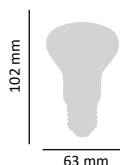

Asalite Halogen Bulb R63 spot E27 42W 2800K (400 lumen)

The Asalite brand is also a solution to the need for long-term reliable quality for halogen bulbs, keeping the aesthetic design in mind. The Asalite halogen bulbs are an ideal choice for any type of luminaire with the right socket in mind.