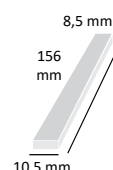

Asalite Premium IP65 triproof fixture for 2x150cm T8 LED tubes (2x22w tubes not incl.)

The Asalite Triproof fixture has high IP65 dust- and water resistance. The package does not include the LED tubes. The armature is equipped with all the necessary fastening clips and locks. It can be installed on wall and ceiling too, but with a hanging solution too. As it is also recommended for everyday use, we recommend the product in office buildings, warehouses, meeting rooms, public institutions, schools, or in rooms where the luminaire is exposed to excessive dirt. For example: car mechanic or carpenter workshops.

TECHNICAL DETAILS

Type of socket	G13
Number of socket	2 place
Size	156 x 10,5 x 8,5 cm
Circuit	AC 220-240V
Frequency	50/60 Hz
Working temperature	-30 °C- +70 °C
Shape	rectangle
Color	transparent/grey
Material	metal/plastic
Certificate	CE, LVD
IP Class	IP 65
Product code	ASAL0218