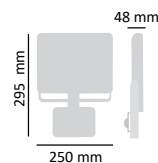

Asalite LED Floodlight Slim 100W 4500K/6500K (9000 lumen) + PIR sensor (black)

LED floodlights are the best solution for creating the ideal lighting conditions outdoors. In our living area or workplace it is also the optimal choice for lighting courtyards, terraces, driveways, truck stops and other areas.