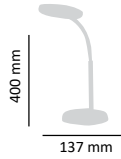

Asalite LED Table lamp 6W 4000K (500 lumen) black

Asalite LED table lamps are characterized by long-term, reliable quality. The high brightness, the optimal color temperature, the easy mobility and the variability of the position of the lamp result in the preservation of the quality of vision even with occasional use at home or regular and constant workplace.