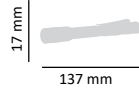

Asalite LED Flashlight 1,2W (130 lumen)

Asalite brand lamps are characterized by high quality and material use as well as long-term reliability. The practicality and wide usability due to the multiple functions played a key role in their design.