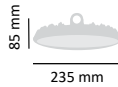

Asalite Premium LED Highbay light 100W 4500K (9000 lumen)

The High bays with IP65 protection can light up the area at 120 degrees, thus they are optimal choices to illuminate warehouses, logistic centres, industrial plants, car showrooms, interiors with high ceilings and shopping centres. It is easy to instal them tanks to their supply cable of 45 cm.