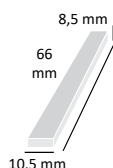

Asalite Premium IP65 triproof fixture for 2x60cm T8 LED tubes (2x9w tubes not incl.)

The Asalite Triproof fixture has high IP65 dust- and water resistance. The package does not include the LED tubes. The armature is equipped with all the necessary fastening clips and locks. It can be installed on wall and ceiling too, but with a hanging solution too. As it is also recommended for everyday use, we recommend the product in office buildings, warehouses, meeting rooms, public institutions, schools, or in rooms where the luminaire is exposed to excessive dirt. For example: car mechanic or carpenter workshops.