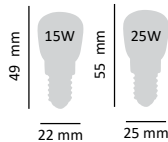

Asalite Oven Bulb 300°C E14 15W/25W 2800K (80/180 lumen)

The Asalite brand also offers a solution for a combination of high quality and long-term reliability for special bulbs. Their light and the heat they emit are soothing to the body and have a beneficial effect on blood circulation. The Asalite 15W oven bulb is a light source used to light up ovens.