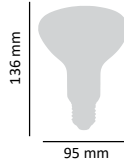

Asalite Infrared Bulb G95 E27 100W 2800K FULL RED

The Asalite brand also offers a solution for a combination of high quality and long-term reliability for infrared bulbs. Their light and the heat they emit are soothing to the body and have a beneficial effect on blood circulation.