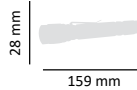

Asalite LED Flashlight 3W (200 lumen)

Asalite brand lamps are characterized by high quality and material use as well as long-term reliability. The practicality and wide usability due to the multiple functions played a key role in their design.