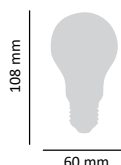

Asalite LED Lightsource Filament A60 globe E27 6W 2700K/4000K (660 lumen)

The ASALITE brand offers in case of the LED bulbs too an alternative of a combination of high quality and long life. In addition to the classic residential use, it is also a perfect solution for hotels, schools, office buildings, hospitals and shopping centers.