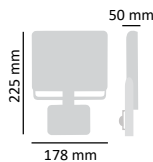

Asalite LED Floodlight Slim 50W 4500K/6500K (4500 lumen) + PIR sensor (black)

LED floodlights are the best solution for creating the ideal lighting conditions outdoors. In our living area or workplace it is also the optimal choice for lighting courtyards, terraces, driveways, truck stops and other areas.