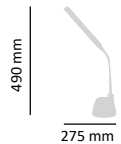

Asalite LED Dimmable Desk Lamp 6W 4000K (480 lumen) black

The Asalite dimmerable desk lamps are characterised by high quality and long-term reliability. The power cord is 1,8 m long, thus it is easily moveable. Its soft and flexible silicone neck allows to adjust the position of the lamp. The luminous intensity can be adjusted with the three-stage button on the base of the lamp.