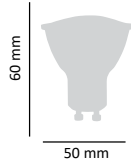

Asalite LED Lightsource GU10 spot 5W 3000K/4000K/6500K (410 lumen)

The ASALITE brand offers in case of the LED bulbs too an alternative of a combination of high quality and long life. In addition to the classic residential use, it is also a perfect solution for hotels, schools, office buildings, hospitals and shopping centers.