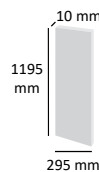

Asalite LED Panel 120x30 6500K 45W (5400 lumen) LIFUD driver low glare

The Asalite LED panel contains reliable LED chips and a world-renowned LiFUD driver. As it is also recommended for everyday use, we recommend the product for lightening hotels, schools, office buildings, hospitals, meeting rooms and public institutions.