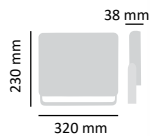

Asalite LED Floodlight Slim 150W 4500K (12000 lumen)

LED floodlights are the best solution for creating the ideal lighting conditions outdoors. In our living area or workplace it is also the optimal choice for lighting courtyards, terraces, driveways, truck stops and other areas.