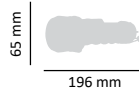

## Asalite LED Rubber Torch 0,75W (10 lumen)

Asalite brand lamps are characterized by high quality and material use as well as long-term reliability. The practicality and wide usability due to the multiple functions played a key role in their design.