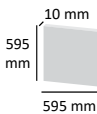

E

LiFUD

- 45W
- 5400 LUMEN
- 180° LIGHTING ANGLE
- DUST & DAMP PROTECTION IP20
- 25 000 HOURS
- 15 000 OFF ON

TECHNICAL DETAILS

Consumption	45W
LED type	SMD LED
Driver	LIFUD NON-FLICKER
Luminosity	5400 lumens
Colour temperature	6500K
Dimmable	no
Size	595 x 595 x 10 mm
Lifetime	25 000 hours
Circuit/Frequency	220-240V AC, 50-60Hz
Energy rating	E
UGR	22
Color rendering index (Ra)	> 80
Power Factor (Pf)	> 0,9
IP Class	IP20
Product code	ASAL0234