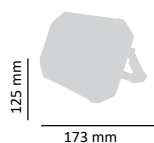

Asalite LED Rechargeable Llantern 10W (1300 lumen)

The Asalite branded products are characterised by high quality, excellent material use and long-term reliability. Practicality and wide usability with several functions played a key role in their design. The Asalite rechargeable 10W LED Floodlight is a dual-function hand lamp powered by a 10W extra-bright SMD LED. The Floodlight scatters the light for 10 meters and has an operating time of up to 12 hours.