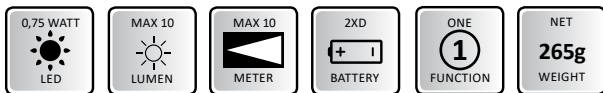

Asalite LED Rubber Torch 0,75W (10 lumen)

Asalite brand lamps are characterized by high quality and material use as well as long-term reliability. The practicality and wide usability due to the multiple functions played a key role in their design.