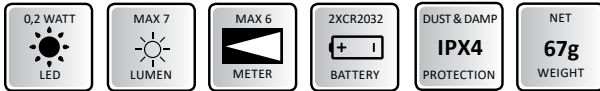

Asalite LED Silicone bikelamp 0,2W (7 Lumen)

Asalite brand lamps are characterized by high quality and material use as well as long-term reliability. The practicality and wide usability due to the multiple functions played a key role in their design.