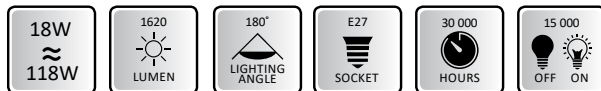

Asalite LED Lightsource A70 globe E27 18W 3000K/4000K/6500K (1620 lumen)

The ASALITE brand offers in case of the LED bulbs too an alternative of a combination of high quality and long life. In addition to the classic residential use, it is also a perfect solution for hotels, schools, office buildings, hospitals and shopping centers.

F

TECHNICAL DETAILS

Consumption	18W (≈118W)
Socket	E27
Luminosity	1620 lumens
Colour temperature	3000K/4000K/6500K
Lighting angle	320°
Size	70 x 140mm
Dimmable	no
Lifetime	30 000 hours
Circuit/Frequency	220-240V AC 50-60Hz
Energy rating	F
Color rendering index (Ra)	> 80
Power Factor (Pf)	> 0,5
Product code	AsAL0147, AsAL0146 AsAL0148

Asalite LED Lightsource R63 spot E27 10W 3000K/4000K (720 lumen)

The ASALITE brand offers in case of the LED bulbs too an alternative of a combination of high quality and long life. In addition to the classic residential use, it is also a perfect solution for hotels, schools, office buildings, hospitals and shopping centers.

G

TECHNICAL DETAILS

Consumption	10W (≈50W)
Socket	E27
Luminosity	720 lumens
Colour temperature	3000K/4000K
Lighting angle	180°
Size	63 x 103mm
Dimmable	no
Lifetime	25 000 hours
Circuit/Frequency	220-240V AC 50-60Hz
Energy rating	G
Color rendering index (Ra)	> 80
Power Factor (Pf)	> 0,5
Product code	ASAL0066, ASAL0067

Asalite LED Lightsource G45 mini globe E27 4W 3000K/4000K (350 lumen)

The ASALITE brand offers in case of the LED bulbs too an alternative of a combination of high quality and long life. In addition to the classic residential use, it is also a perfect solution for hotels, schools, office buildings, hospitals and shopping centers.

F

TECHNICAL DETAILS