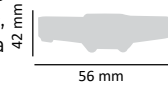

The main convenience feature of headlamps is to leave our hands free. We take advantages of them at camping, night tours, but even at home. The light source of today's headlamps is almost solely LED, which consumes little, is bright and has a long lifetime.