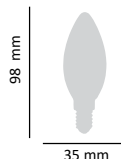

Asalite LED Lightsource Filament C35 candle E14 4W 2700K/4000K (400 lumen)

The ASALITE brand offers in case of the LED bulbs too an alternative of a combination of high quality and long life. In addition to the classic residential use, it is also a perfect solution for hotels, schools, office buildings, hospitals and shopping centers.