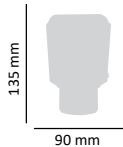

Asalite Premium Rechargeable LED Camping Llantern+Mosquito Killer 4,5W+4,5W+2,5W (350 lumen)

Asalite brand lamps are characterized by high quality and material usage, as well as long-term reliability. Practicality and extensive usability due to multiple functions played a key role in their design. Premium Asalite Quality products are the result of innovative product development that has received recognition in several countries of the European Union.