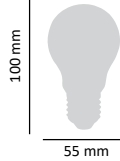

Asalite Halogen Bulb A55 globe E27 28W/42W/52W/70W 2800K (370/630/790/1120 lumen)

The Asalite brand is also a solution to the need for long-term reliable quality for halogen bulbs, keeping the aesthetic design in mind. The Asalite halogen bulbs are an ideal choice for any type of luminaire with the right socket in mind.