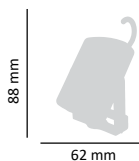

Asalite LED Worklight 3W + 1,5W (100 lumen)

Asalite brand lamps are characterized by high quality and material use as well as long-term reliability. The practicality and wide usability due to the multiple functions played a key role in their design.