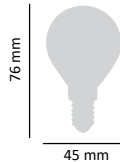

Asalite Halogen Bulb G45 mini globe E14 18W/28W/42W 2800K (210/370/630 lumen)

The Asalite brand is also a solution to the need for long-term reliable quality for halogen bulbs, keeping the aesthetic design in mind. The Asalite halogen bulbs are an ideal choice for any type of luminaire with the right socket in mind.