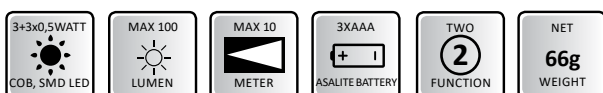

Asalite LED Worklight 3W + 1,5W (100 lumen)

Asalite brand lamps are characterized by high quality and material use as well as long-term reliability. The practicality and wide usability due to the multiple functions played a key role in their design.