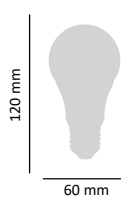

Asalite LED Lightsource A60 globe E27 12W 3000K/4000K/6500K (1055 lumen)

The ASALITE brand offers in case of the LED bulbs too an alternative of a combination of high quality and long life. In addition to the classic residential use, it is also a perfect solution for hotels, schools, office buildings, hospitals and shopping centers.