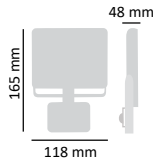

LED Floodlights

Asalite LED Floodlight Slim 20W 4500K/6500K (1800 lumen) + PIR sensor (black)

LED floodlights are the best solution for creating the ideal lighting conditions outdoors. In our living area or workplace it is also the optimal choice for lighting courtyards, terraces, driveways, truck stops and other areas.