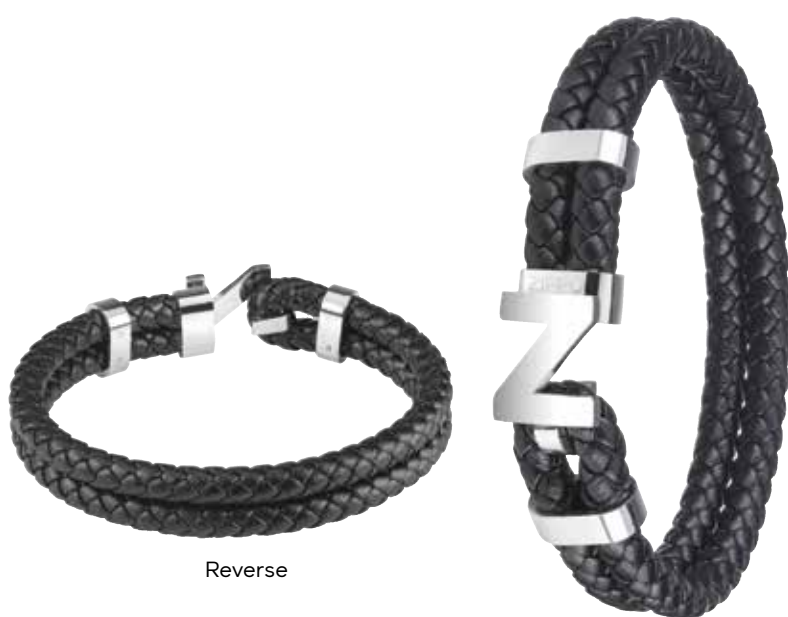

Bracelets

Reverse

2 **NEW**

Steel Braided Leather Bracelet

Material: Genuine leather
& stainless steel
Color: Black/silver
High polish Z-clasp,
embossed Zippo logo

2007168 | 20 cm

2007169 | 22 cm