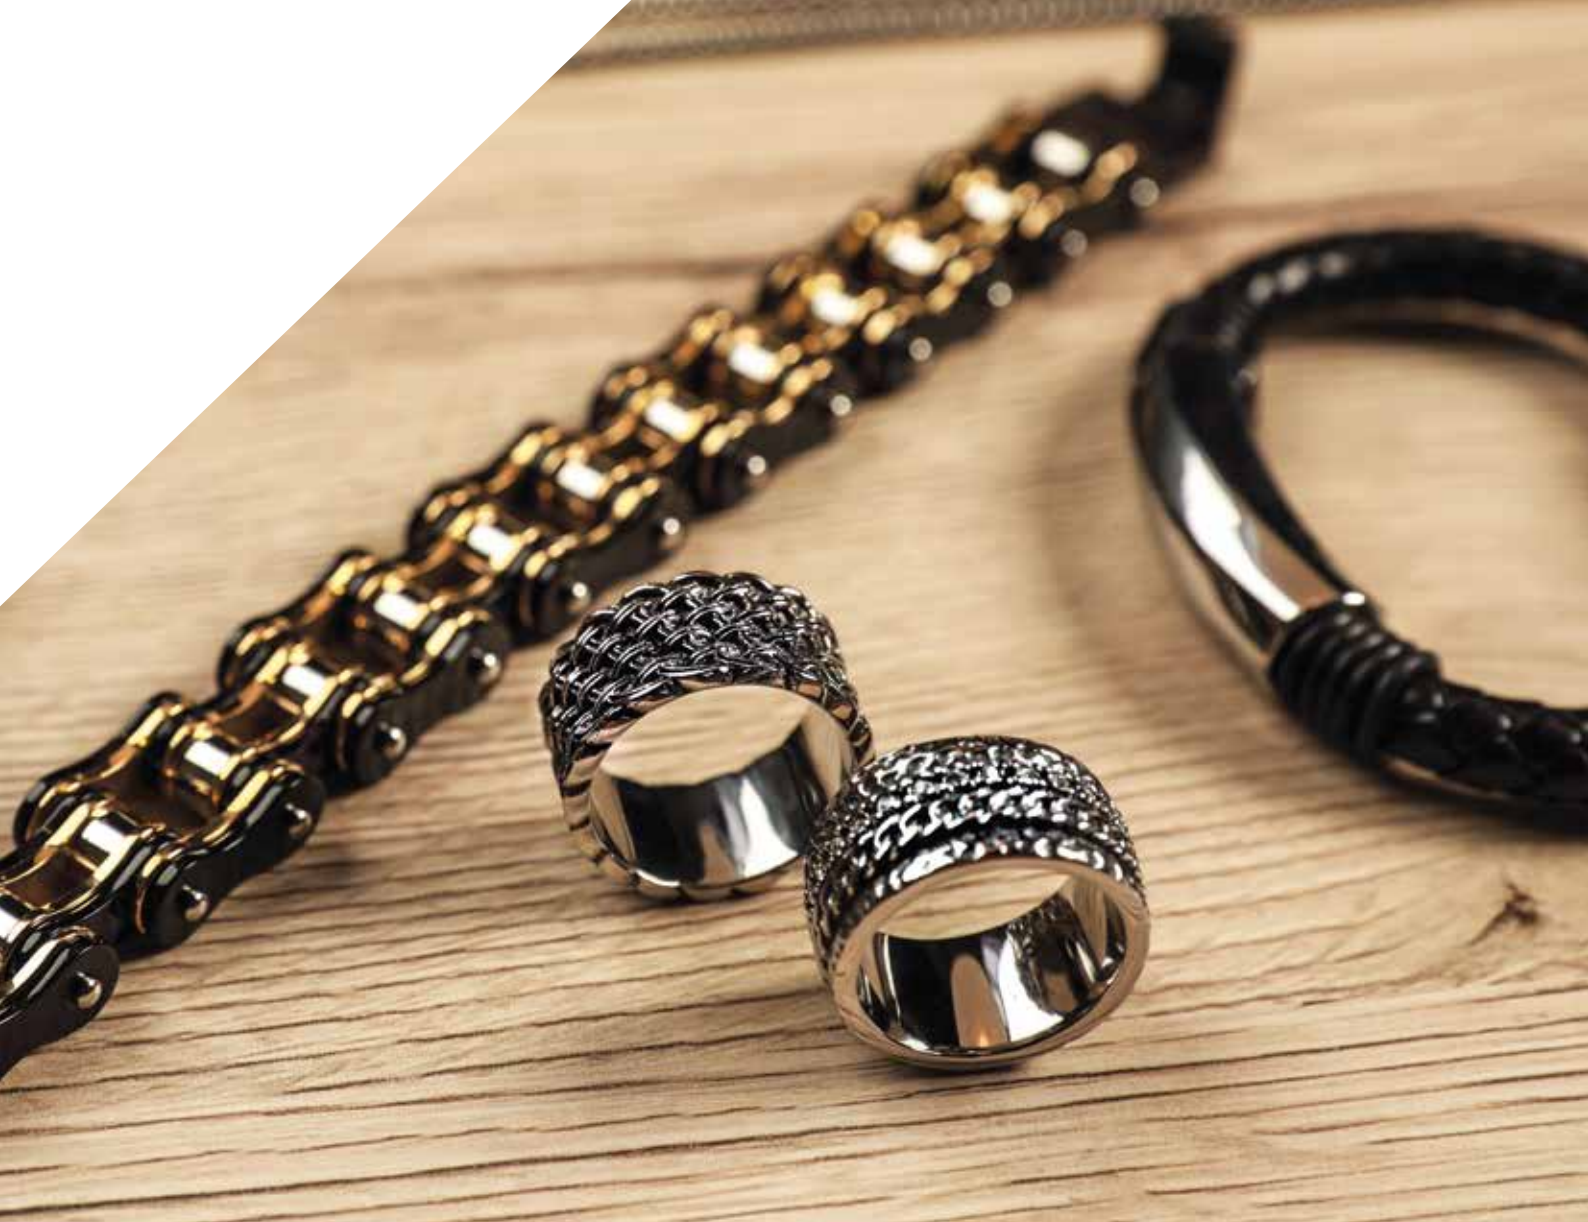

## Link Chain Ring

Material: Stainless steel  
Color: Silver/black  
High polish, embossed Zippo logo

2007186   60	2007189   66
2007187   62	2007190   68
2007188   64	2007191   70

1

## Steel & Leather Ring

Material: Stainless steel & leather  
Color: Silver/black  
High polish, embossed Zippo logo

2006251   60	2006559   66
2006252   62	2006560   68
2006558   64	2006561   70

**1**

### Steel Braided Ring

Material: Stainless steel  
 Color: Silver/black  
 High polish, embossed Zippo logo

<b>2006255   60</b>	<b>2006563   66</b>
<b>2006256   62</b>	<b>2006564   68</b>
<b>2006562   64</b>	<b>2006565   70</b>