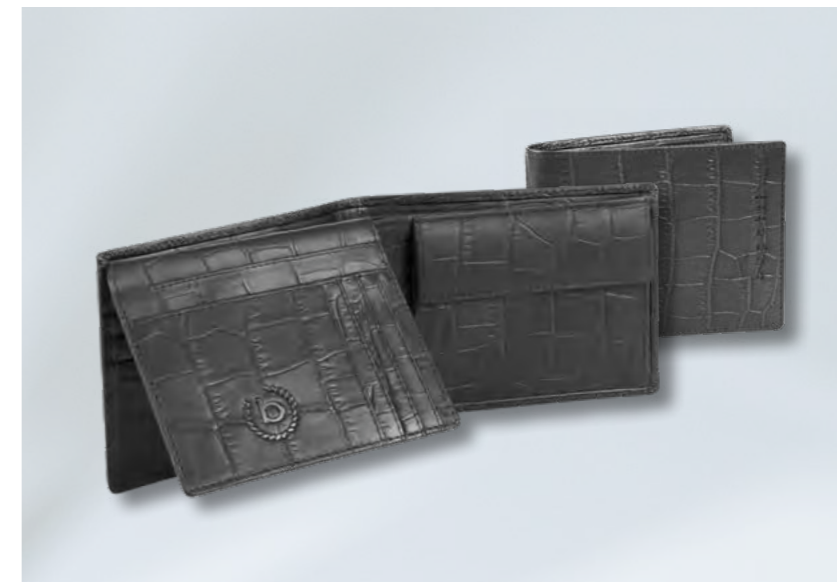

**SCHEINTASCHE MIT KLAPPE
WALLET WITH FLAP**

MATERIAL
OILY CROCO LEATHER

COLORS
black 01 ■
EAN 4250060357231
brown 02 ■
EAN 4250060357248

FEATURES
8 cc pockets, coin compartment, 2 bill compartments, 5 pockets, mesh pocket,
size (length, depth & height):
12 x 1,5 x 9 cm / 4,72" x 0,6" x 3,54" inch,
weight: 0,08 kg

494 004