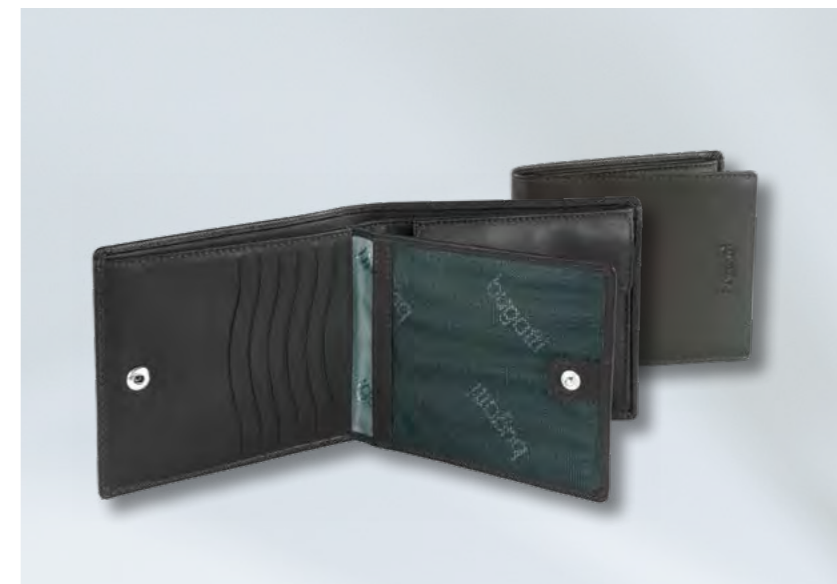

493 193

493 191