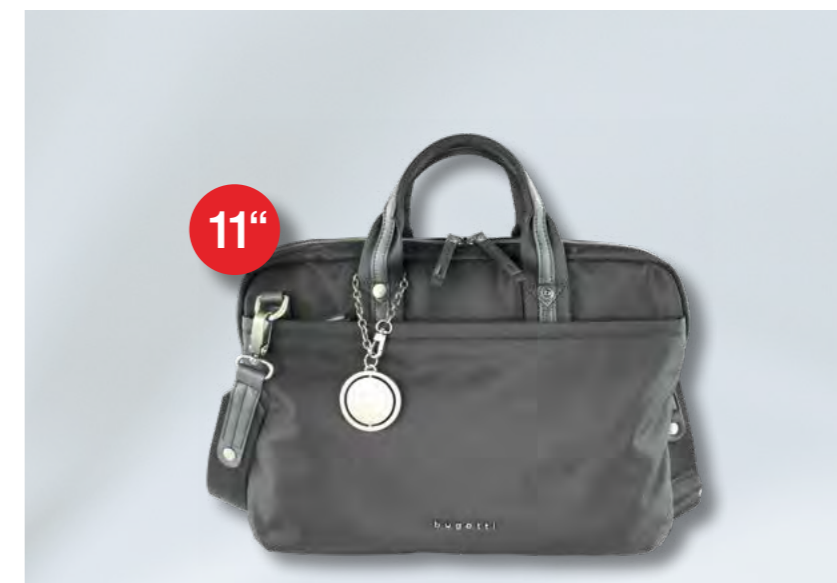

FEATURES

main compartment with:
padded laptop compartment, organizer,
2 open compartments, zip pocket with RFID
protection, outside zip pocket, front pocket
with organizer, detachable shoulderstrap,
size (length, depth & height):
39,5 x 6,3 x 27 cm / 15,55" x 2,48" x 10,63" inch,
weight: 0,86 kg