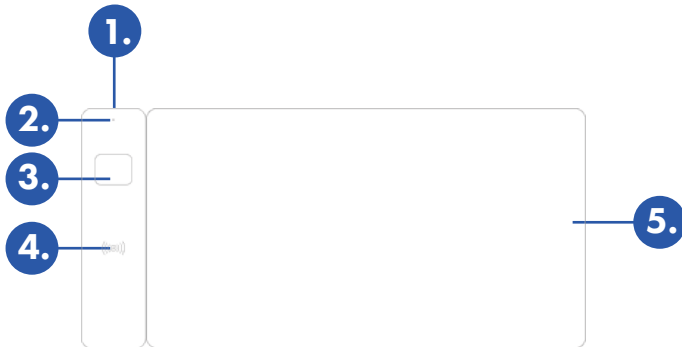

## Wireless Charging Desktop Mat

WCDM15 | PR4883

### OVERVIEW

1. USB-C port
2. Indicator light
3. Wireless earbuds charging area
4. Wireless phone charging area
5. Reversible desk mat