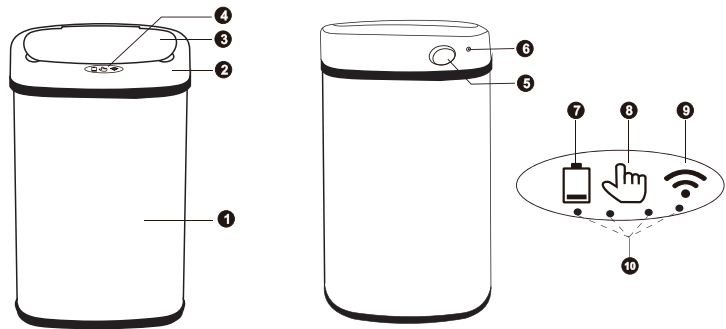

INSTRUCTION MANUAL

- 1 Bin body
- 2 Cover
- 3 Lid
- 4 Sensor panel
- 5 Battery compartment
- 6 DC in jack
- 7 Low power alarm
- 8 Manual operation button
- 9 Sensor eye
- 10 LED

1.	Battery Equipment 4xAA /LR6 Alkaline battery (not include) 	1 	2 	3 Screw on 
2.	Auto Sensor 	1 Approaching 	2 Auto open 	3 Auto close 
3.	Manual Operation 	1 	2 Touch to open 	3 Touch again close 
4.	Other Info  <p>When the led under  flashes, it means to change battery in time.</p>	 <p>Don't press the lid when it is opening</p>	 <p>Avoid sunlight on sensor panel.</p>	 <p>The sensor system can be reset by power-off / on battery</p>