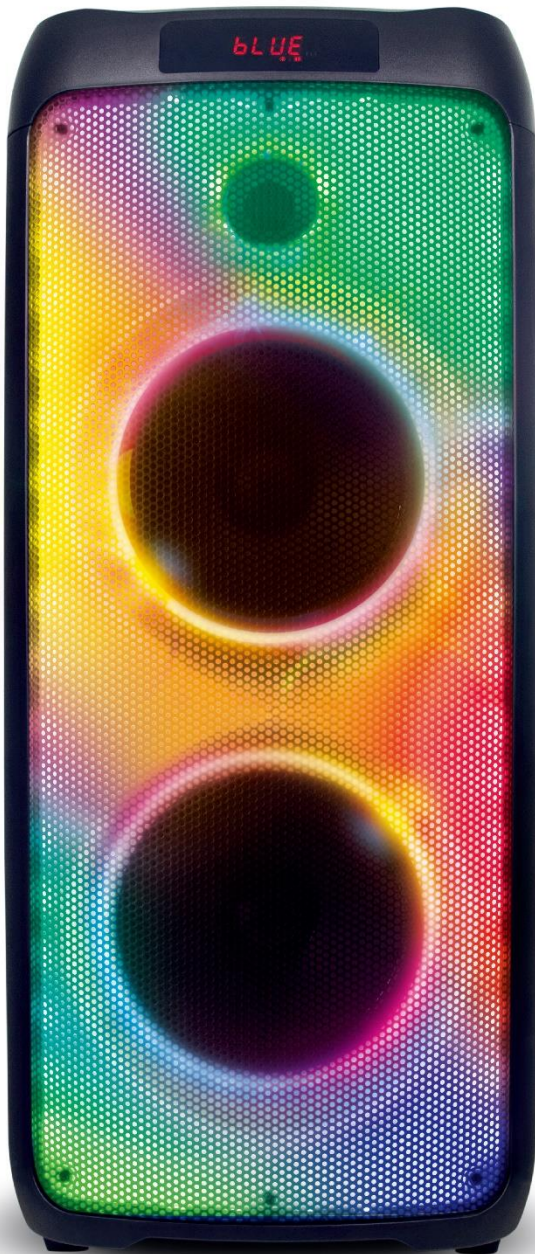

This phenomenal Party Speaker is packed with features and endless compatibility it would be "The Life of the Party".

Model: BT9399

Large Powerful Party Speaker

Features

- Boasting 5 different colour-changing LED light show.
- An impressive 120 watts powerful sound
- Bluetooth connectivity
- Has different modes like TWS, EQ mode, 8 sound effects, karaoke mode,
- Have a built-in rechargeable battery and remote control for endless entertainment anywhere and everywhere.
- Have a UHF Professional wireless microphone that is loud and clear.

Specifications

- **Features:** Dual 9 inch driver unit, RMS 120W, support Bluetooth/TWS/ USB/ TF card/ AUX, full panel LED lighting system, karaoke, UHF professional wireless mic, remote control, build in rechargeable battery
- **Output power:** RMS 120W
- **Battery:** 11.1V/8000 mAh rechargeable battery
- **Accepted Format:** Bluetooth, TWS, USB, TF Card and AUX
- **Capacity:** 21L
- **Measurements:** 30cm x 30cm x 73cm
- **Weight:** 9kgs