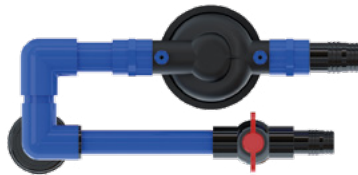

Inlet Tube, Wing Nut, Washer

Air Filter

Silencer

Push-Fit Connectors, Elbow, Reducing Elbow, Tee

Vortex Pump

Drain Tap & Cap

Inlet Manifold

Filter Manifold

Distribution Tee

Jubilee Clip

5" Tube 80cm

40mm Tube 1m

32mm Tube

22mm Barrier Pipe

6mm Blue Pipe

5" Spanner

Insert

Pot Clip

8mm socket

8mm Screwdriver

Spanner

Left Terminal

Centre Terminal

Right Terminal