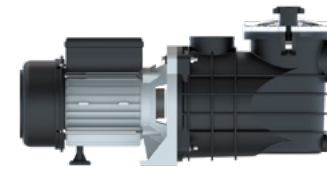

Inlet Tube, Wing Nut, Washer

Air Filter

Silencer

Push-Fit Connectors, Elbow, Reducing Elbow, Tee

Vortex Pump

Drain Tap & Cap

Inlet Manifold

Filter Manifold

Distribution Tee

Jubilee Clip

5" Tube 80cm

40mm Tube 1m

32mm Tube

22mm Barrier Pipe

6mm Blue Pipe

5" Spanner

Insert

Pot Clip

8mm socket

8mm Screwdriver

Spanner

Left Terminal

Centre Terminal

Right Terminal