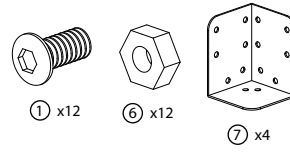

1

2

3

4

5

③ x16

⑤ x16

⑥ x16

④ x12
M6 40mm

⑤ x60
Washer

⑥ x72
Nut

⑦ x4
Corner piece

⑧ x4
Beam Connector

⑨ x4
Adjustable Connector

⑩ x8
Runner Connector

⑪ x2
Short Runner