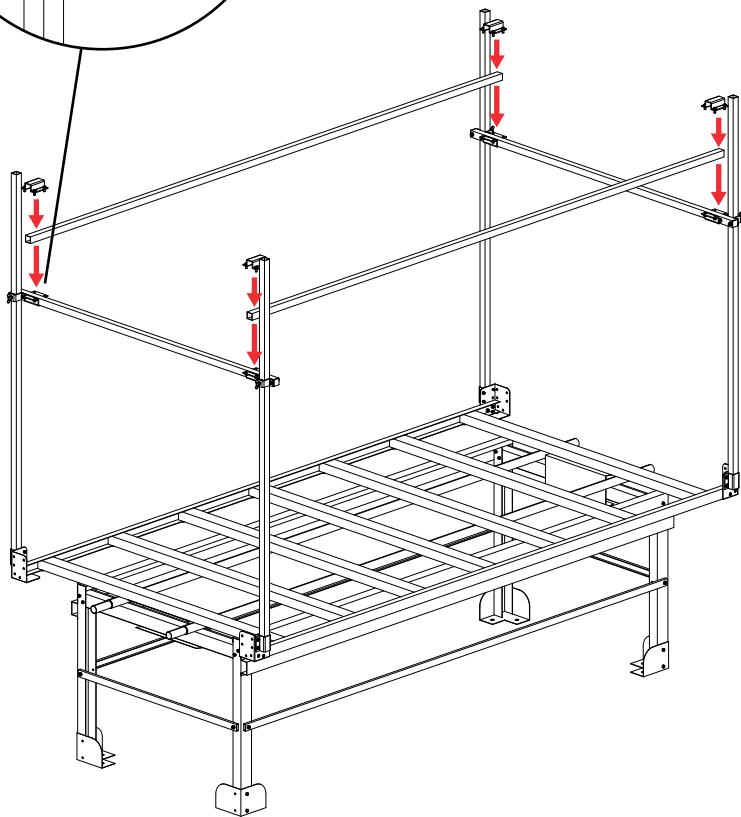

1

2

3

4

5

③ x16

⑤ x16

⑥ x16

⑩ x8

⑬ x2

6

7

Trellis Installation guide

① x16
M6 12mm

② x24
M6 15mm

③ x24
M6 20mm

④ x12
M6 40mm

⑤ x60
Washer

⑥ x72
Nut

⑦ x4
Corner piece

⑧ x4
Beam Connector

⑨ x4
Adjustable Connector

⑩ x8
Runner Connector

⑪ x2
Short Runner

⑫ x4
Beam

⑬ x2
Long Runner