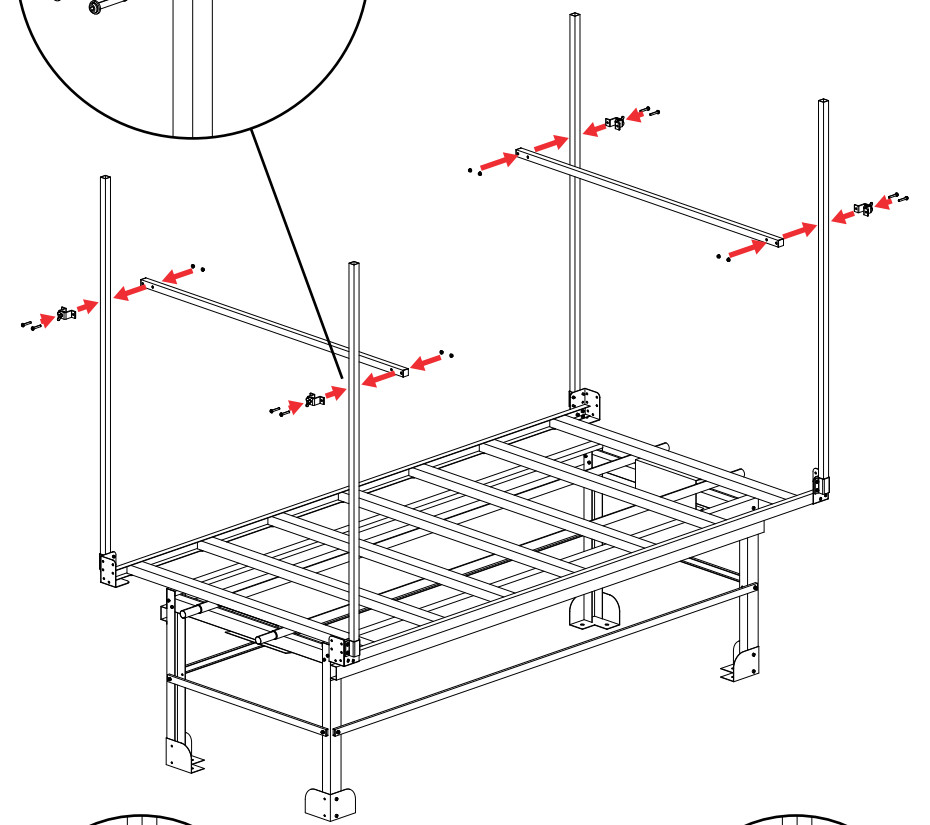

1

2

3

4

5

③ x16

⑤ x16

⑥ x16

④ x12
M6 40mm

⑤ x60
Washer

⑥ x72
Nut

⑦ x4
Corner piece

⑧ x4
Beam Connector

⑨ x4
Adjustable Connector

⑩ x8
Runner Connector

⑪ x2
Short Runner

⑫ x4
Beam

⑬ x2
Long Runner