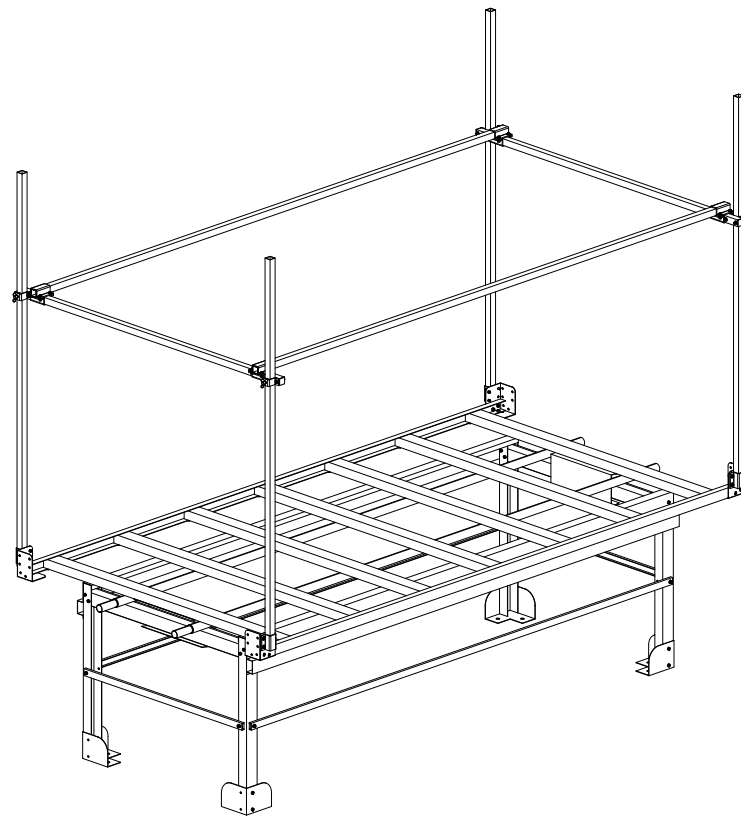

⑩ x8

⑬ x2

6

7

Trellis Installation guide

① x16
M6 12mm

② x24
M6 15mm

③ x24
M6 20mm

④ x12
M6 40mm

⑤ x60
Washer

⑥ x72
Nut

⑦ x4
Corner piece

⑧ x4
Beam Connector

⑨ x4
Adjustable Connector

⑩ x8
Runner Connector

⑪ x2
Short Runner

⑫ x4
Beam

⑬ x2
Long Runner