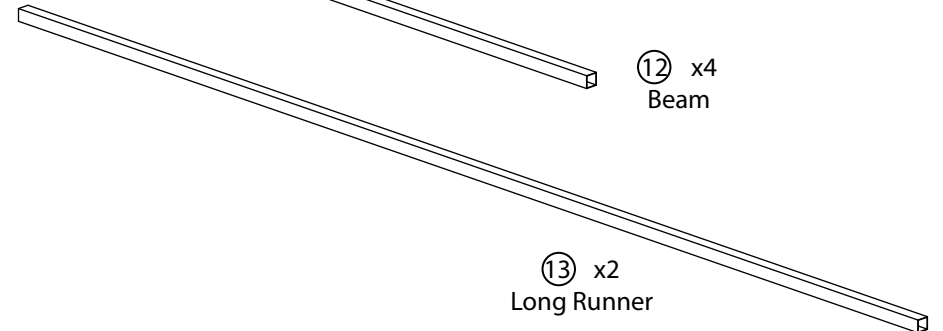

Trellis Installation guide

① x16
M6 12mm

② x24
M6 15mm

③ x24
M6 20mm

④ x12
M6 40mm

⑤ x60
Washer

⑥ x72
Nut

⑦ x4
Corner piece

⑧ x4
Beam Connector

⑨ x4
Adjustable Connector

⑩ x8
Runner Connector

⑪ x2
Short Runner

⑫ x4
Beam

⑬ x2
Long Runner