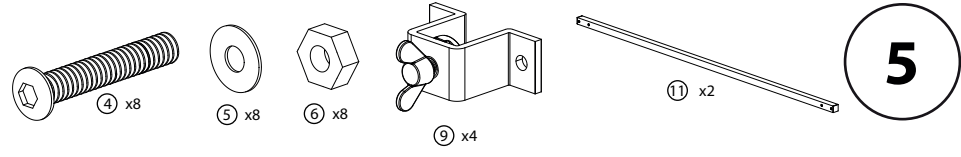

1

2

3

4

5

③ x16

⑤ x16

⑥ x16

⑩ x8

⑬ x2

6

7

Trellis Installation guide

① x16
M6 12mm

② x24
M6 15mm

③ x24
M6 20mm

④ x12
M6 40mm

⑤ x60
Washer

⑥ x72
Nut

⑦ x4
Corner piece

⑧ x4
Beam Connector

⑨ x4
Adjustable Connector

⑩ x8
Runner Connector

⑪ x2
Short Runner