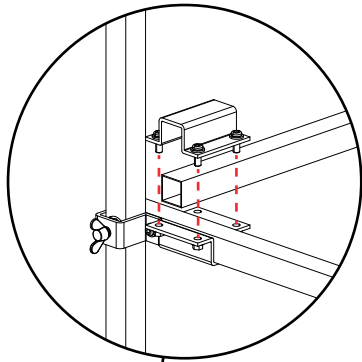

⑩ x8

⑬ x2

6

7

Trellis Installation guide

① x16
M6 12mm

② x24
M6 15mm

③ x24
M6 20mm

④ x12
M6 40mm

⑤ x60
Washer

⑥ x72
Nut

⑦ x4
Corner piece

⑧ x4
Beam Connector

⑨ x4
Adjustable Connector

⑩ x8
Runner Connector

⑪ x2
Short Runner