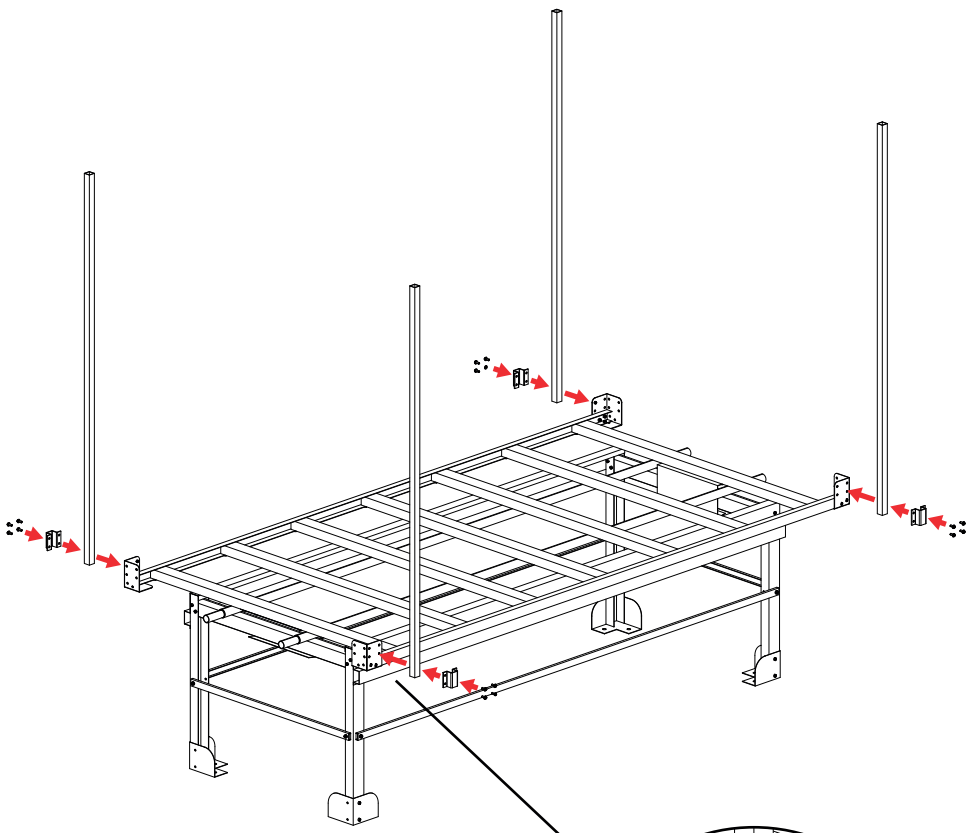

1

2

3

4

5

③ x16

⑤ x16

⑥ x16

⑩ x8

⑬ x2

6

7

Trellis Installation guide

① x16
M6 12mm

② x24
M6 15mm

③ x24
M6 20mm

④ x12
M6 40mm

⑤ x60
Washer

⑥ x72
Nut

⑦ x4
Corner piece

⑧ x4
Beam Connector

⑨ x4
Adjustable Connector

⑩ x8
Runner Connector

⑪ x2
Short Runner

⑫ x4
Beam

⑬ x2
Long Runner