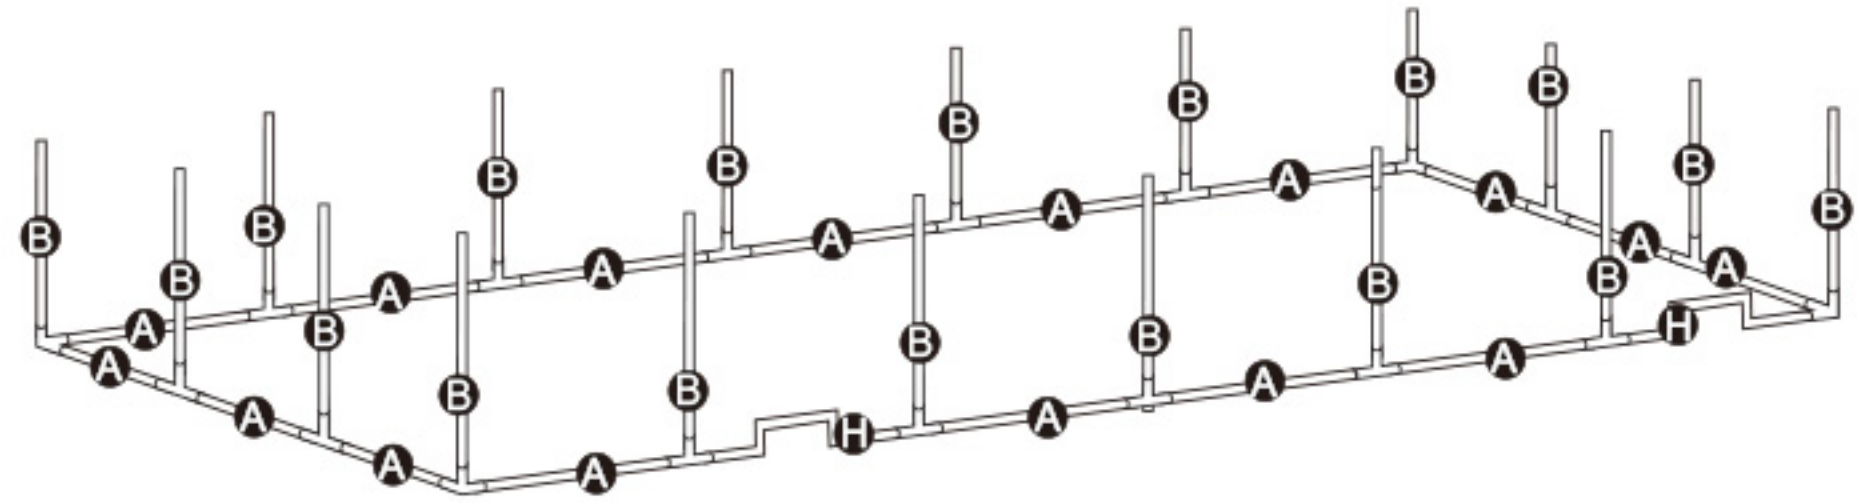

900*450*240CM

Assembly Instruction

BudBox Limited

Mill house - 12 Cheltenham Mount - Harrogate
North Yorkshire HG1 1DL
United Kingdom

Tel: +44(0)1423506669

www.budboxgrowtents.com

info@budboxgrowtents.com

STEP 1

STEP 2

STEP 3

STEP 4

STEP 5

STEP 6

STEP 7

STEP 8

STEP 3

STEP 4

STEP 5

STEP 6

STEP 7

STEP 8