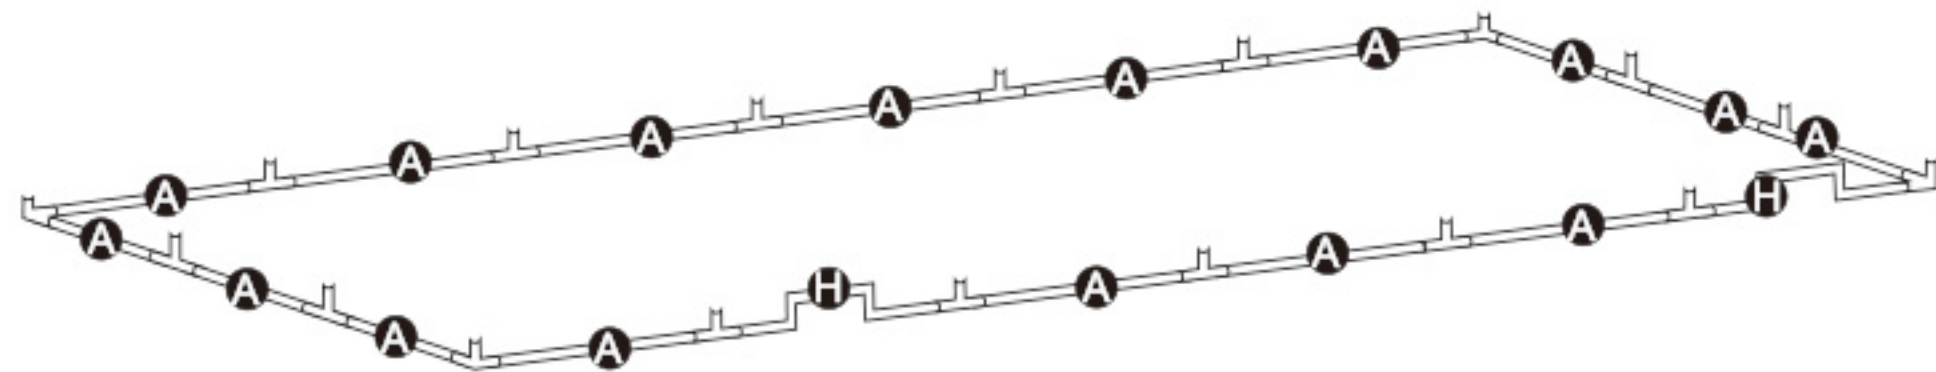

900*450*240CM

Assembly Instruction

BudBox Limited

Mill house - 12 Cheltenham Mount - Harrogate
North Yorkshire HG1 1DL
United Kingdom

Tel: +44(0)1423506669

www.budboxgrowtents.com

info@budboxgrowtents.com

STEP 1

STEP 2

STEP 3

STEP 4

STEP 5

STEP 6

STEP 7

STEP 8

STEP 3