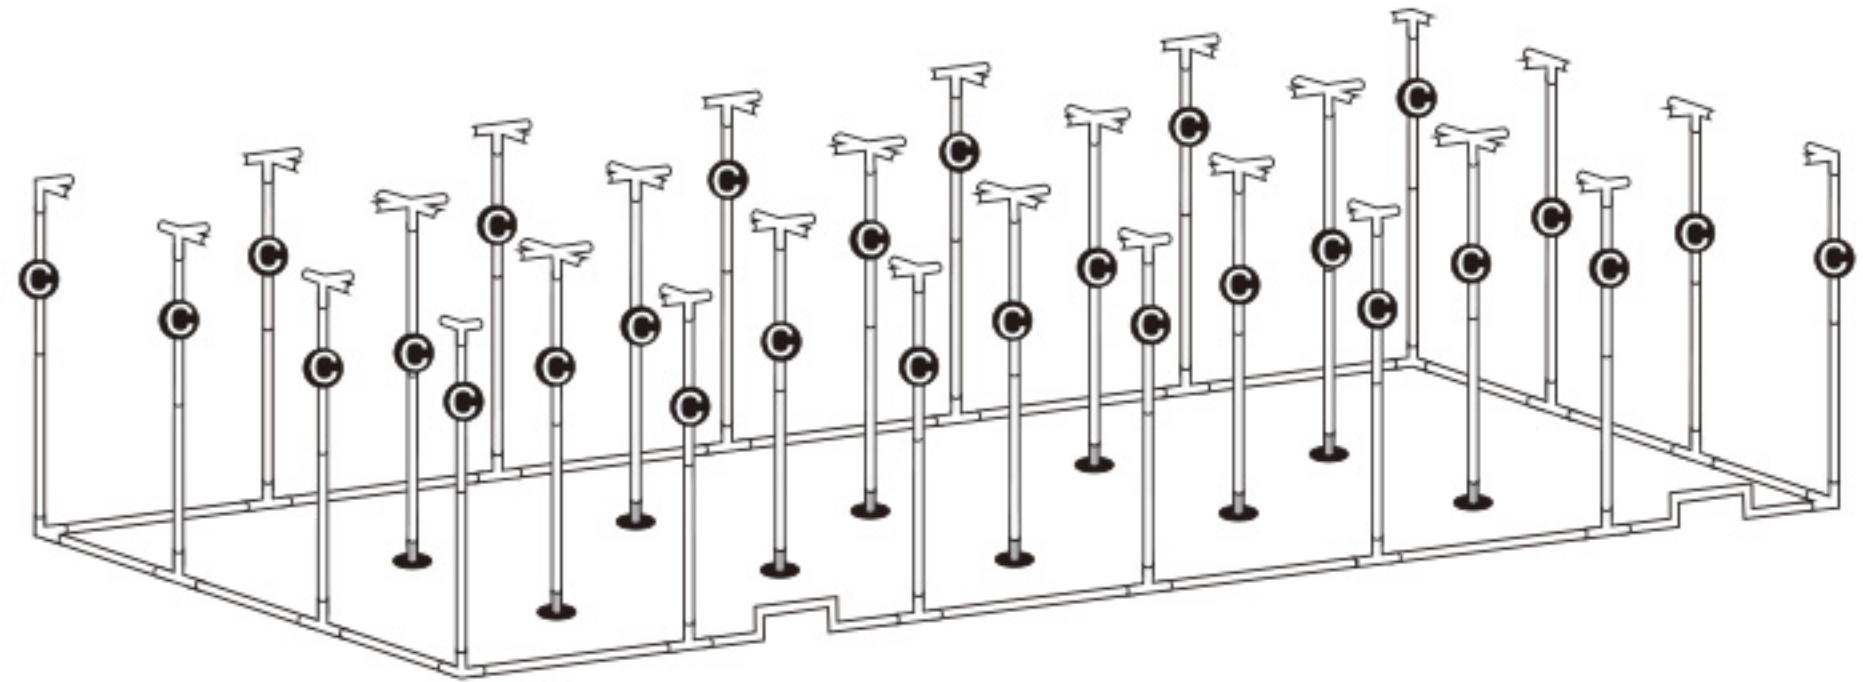

900*450*240CM

Assembly Instruction

BudBox Limited

Mill house - 12 Cheltenham Mount - Harrogate
North Yorkshire HG1 1DL
United Kingdom

Tel: +44(0)1423506669

www.budboxgrowtents.com

info@budboxgrowtents.com

STEP 1

STEP 2

STEP 3

STEP 4

STEP 5

STEP 6

STEP 7

STEP 8

STEP 3