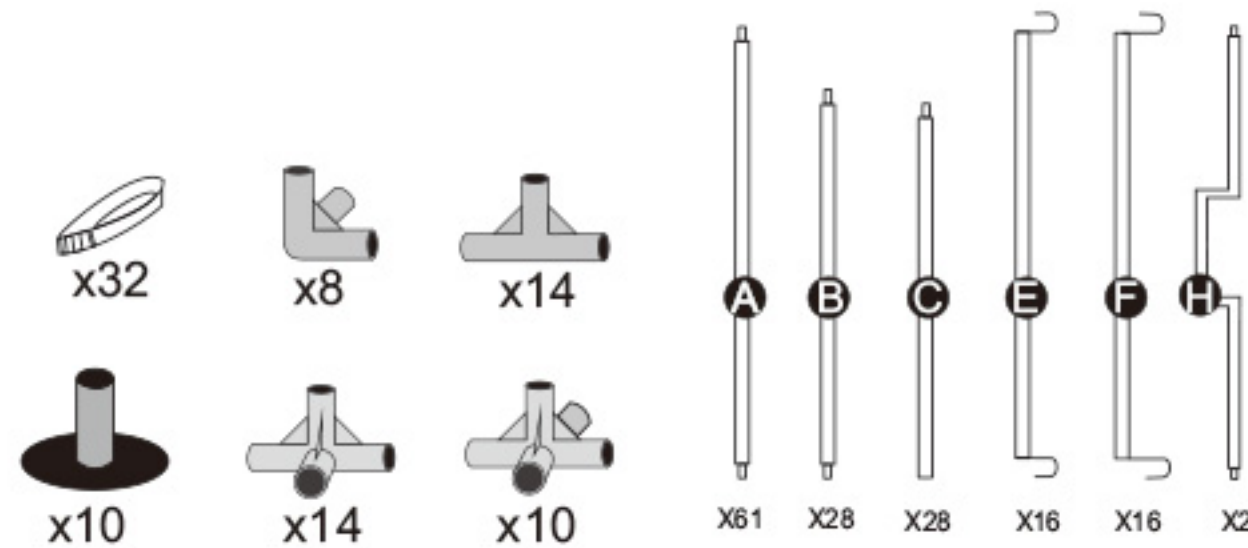

900*450*240CM

Assembly Instruction

BudBox Limited

Mill house - 12 Cheltenham Mount - Harrogate
North Yorkshire HG1 1DL
United Kingdom

Tel: +44(0)1423506669

www.budboxgrowtents.com

info@budboxgrowtents.com

STEP 1

STEP 2

STEP 3

STEP 4

STEP 5

STEP 6

STEP 7

STEP 8

STEP 3