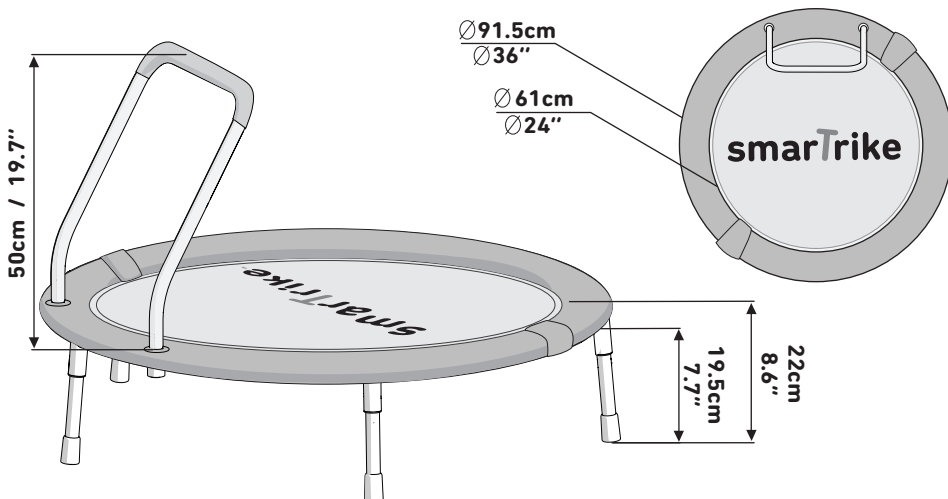

The Original
smarTrike[®]
 Activity Center 3in1 Trampoline™

www.SmarTrike.com

www.youtube.com/user/SmartTrikeOfficial

920

Activity Center 3in1 Trampoline™

92000A

12M+

12M+