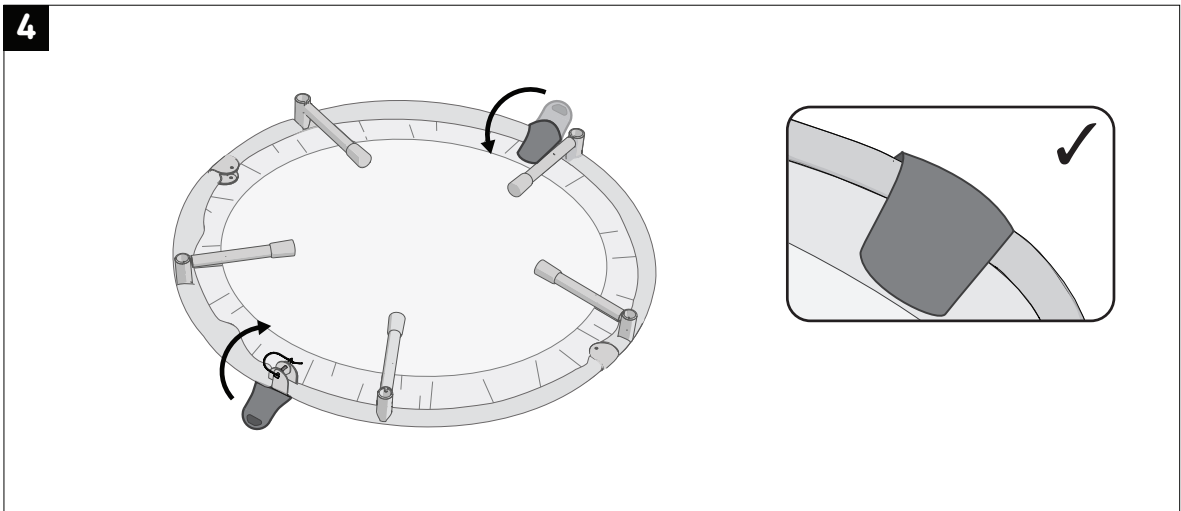

The Original
smarTrike[®]
 Activity Center 3in1 Trampoline™

www.SmarTrike.com

www.youtube.com/user/SmartTrikeOfficial

920

Activity Center 3in1 Trampoline™

92000A

12M+

12M+