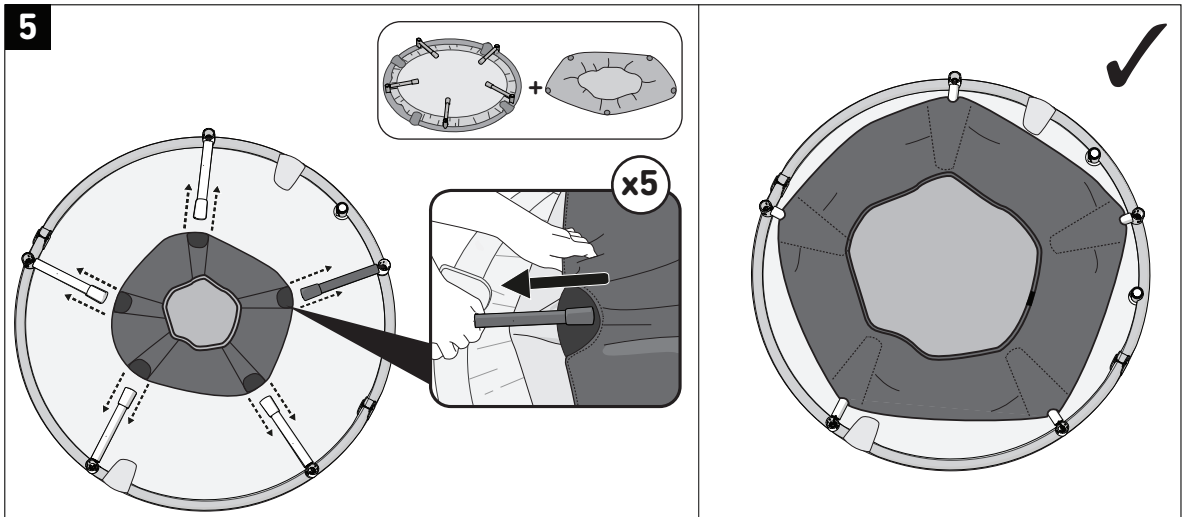

The Original
smarTrike[®]
 Activity Center 3in1 Trampoline™

www.SmarTrike.com

www.youtube.com/user/SmartTrikeOfficial

920

Activity Center 3in1 Trampoline™

92000A

12M+

12M+