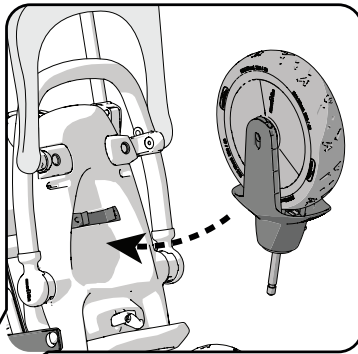

6

**CLICK !
CLIQUEZ !**

7

**CLICK !
CLIQUEZ !**