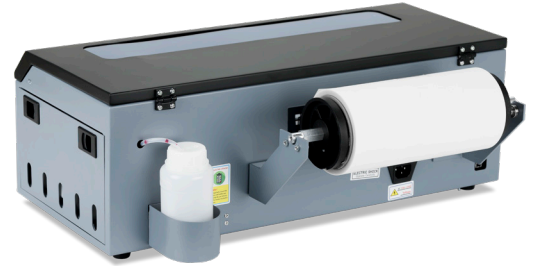

# Prestige A4

## DTF Printer

Presenting the **Prestige A4 DTF Printer**, DTF Station's smallest DTF printer ever! Perfect for garment printing enthusiasts starting out with direct to film printing, this desktop printer is available in three color options – classic (black and grey), pink, and mint. It ensures high-quality and reliable results at 9 square feet per hour, and its compact design means you can place this printer just about anywhere.

### Features:

- 9 sq. feet per hour! Fast speed at a comparably low price
- Epson L805 Print Head
- Color Options: Classic, Pink, and Mint

### Benefits:

- Compact yet powerful
- Perfect for entry level DTF printing
- Intuitive, elegant design for easy setup and use