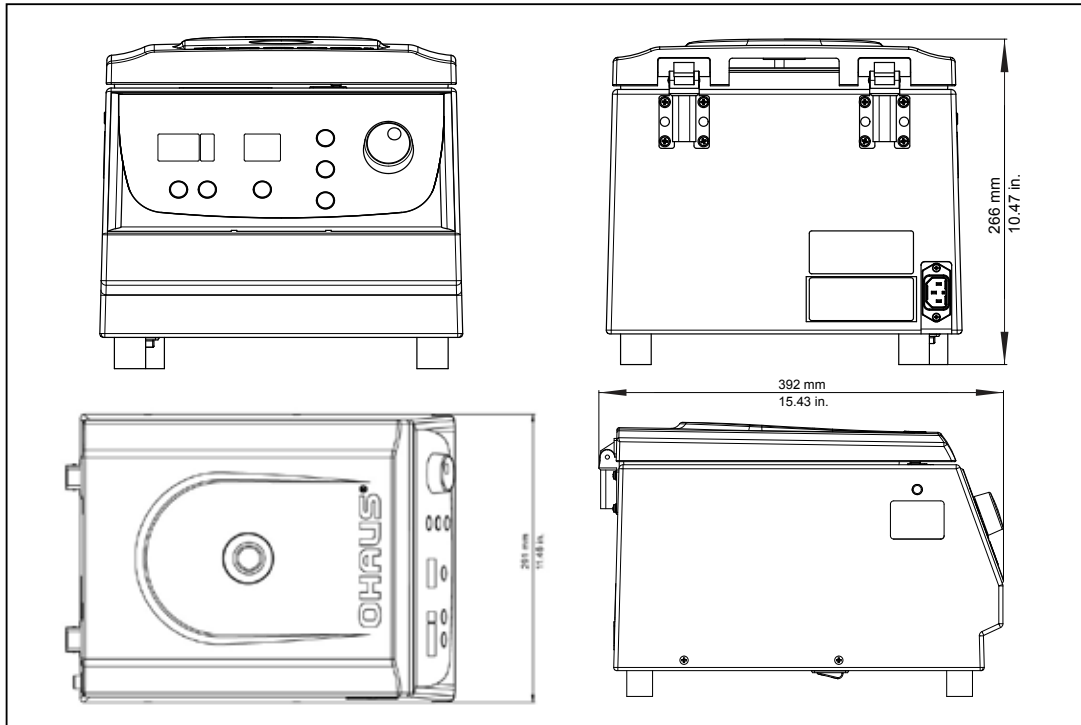

FRONTIER™ 5706 Multi Centrifuge

Model	FC5706	
Speed Range	200 rpm – 6000 rpm; 50 rpm/increments	
Maximum RCF	4427 x g; 10 x g/set	
Maximum Capacity (Rotor)	6 x 50 mL	
Cooling	Air Cooled	
Running Time	10 sec to 99 hr 99 min 99 sec or Continuous	
Noise Level (Depending on the Rotor)	≤ 60 +2 dB(A)	
AC Power	230 V/50 – 60 Hz	120 V/50 – 60 Hz
Voltage Fluctuation	± 10%	± 10%
Current Consumption	0.55 A	1.1 A
Power Consumption	100 W	100 W
Dimensions (W × D × H)	11.5 × 15.4 × 10.5 in/291 × 392 × 266 mm	
Net Weight (Without Rotor)	23 lb/10.5 kg	
Shipping Dimensions (W × D × H)	15.7 × 21.5 × 16.1 in/400 × 545 × 410 mm	
Shipping Weight (Without Rotor)	33 lb/15 kg	

Approvals

- **Product Safety:** EN 61010-1:2010, EN 61010-2-020:2006
- **Electromagnetic Compatibility:** EN 61326-1:2006, FCC Part 15 Class B

Dimensions

ERE INC
8605 rue Champ d'Eau
St. Leonard QC, H1P 3B8
Canada
Tel: (514) 326-8852
Fax: (514) 326-8961
www.ereinc.com
The management system governing the manufacture of this product is ISO 9001:2015 certified.