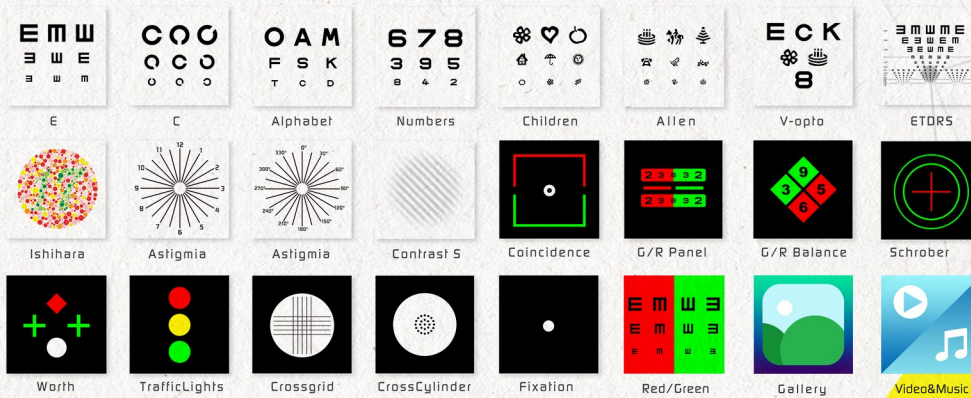

Elite™

Digital Visual Acuity Chart

Any SCREEN IS YOUR VISUAL ACUITY CHART !

*High definition, Contrast and sharp display.
Lifetime of free software upgrades*

- Fits any LCD monitor or TV set.
- High definition, up to 1920 X 1080 (HD 1080P)
- Lifetime of free software upgrades through Wi-Fi.
- Plug and play.
- Hardware and system entirely integrated.
- Multi-functional chart options.
- RF wireless remote, fluorescent keypad.

Elite™ Digital Visual Acuity Chart

- Smart calibration with easy setup.
- HDMI/VGA supported.
- Fluorescent keypad makes testing in a dark room much easier.
- No direct aiming required, 2.4G RF remote control is omnidirectional.
- Flexible working distance, faster response time, and reliable performance.
- Compact size /w 5G system storage.
- Video, audio, and gallery display.
- Wi-Fi and Bluetooth compatible.
- Continuous testing distance, from 3' to 22'.
- Random sequencing of optotypes.
- Multilingual system along with Imperial and Metric standard.
- Mirror function available for all charts.