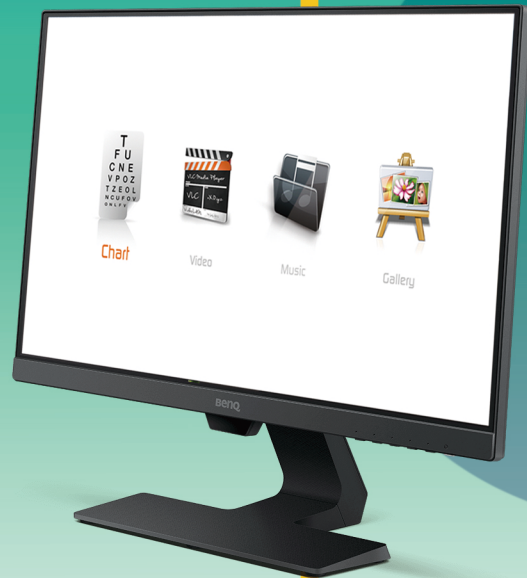

Elite™ a10

Digital Visual Acuity Chart

Ray Vision 

**HIGH DEFINITION,
CONTRAST AND
SHARP DISPLAY.**

**LIFETIME OF FREE
SOFTWARE UPGRADES.**

ALL IN ONE.

- High definition, 1920 X 1080 - 24" IPS screen.
- Lifetime of free software upgrades through Wi-Fi.
- Plug and play.
- Hardware and system entirely integrated.
- Multi-functional chart options.
- RF wireless remote, fluorescent keypad.

Elite™ a10 Digital Visual Acuity Chart

- Fluorescent keypad makes testing in a dark room much easier.
- No direct aiming required, 2.4G RF remote control is omnidirectional.
- Flexible working distance, faster response, reliable performance.
- Compact size /w 5G system storage.
- Video, audio, and gallery display.
- Wi-Fi and Bluetooth compatible.
- Continuously testing distance, from 3' - 22'.
- Random sequencing of optotypes.
- Multilingual system along with Imperial and Metric standard.
- Mirror function available for all charts.