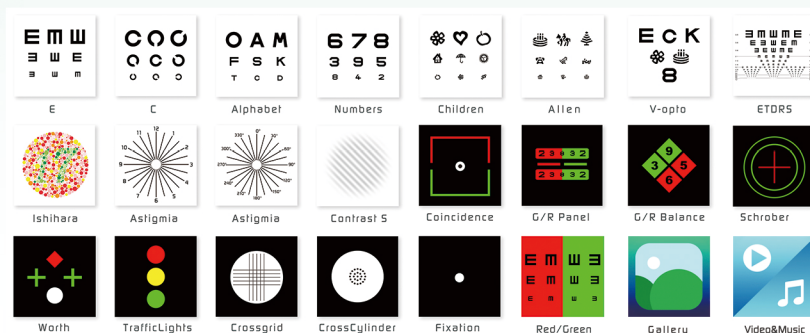

Elite™ a10

Digital Visual Acuity Chart

Ray Vision 

**HIGH DEFINITION,
CONTRAST AND
SHARP DISPLAY.**

**LIFETIME OF FREE
SOFTWARE UPGRADES.**

ALL IN ONE.

- High definition, 1920 X 1080 - 24" IPS screen.
- Lifetime of free software upgrades through Wi-Fi.
- Plug and play.
- Hardware and system entirely integrated.
- Multi-functional chart options.
- RF wireless remote, fluorescent keypad.

Elite™ a10 Digital Visual Acuity Chart

- Fluorescent keypad makes testing in a dark room much easier.
- No direct aiming required, 2.4G RF remote control is omnidirectional.
- Flexible working distance, faster response, reliable performance.
- Compact size /w 5G system storage.
- Video, audio, and gallery display.
- Wi-Fi and Bluetooth compatible.
- Continuously testing distance, from 3' - 22'.
- Random sequencing of optotypes.
- Multilingual system along with Imperial and Metric standard.
- Mirror function available for all charts.