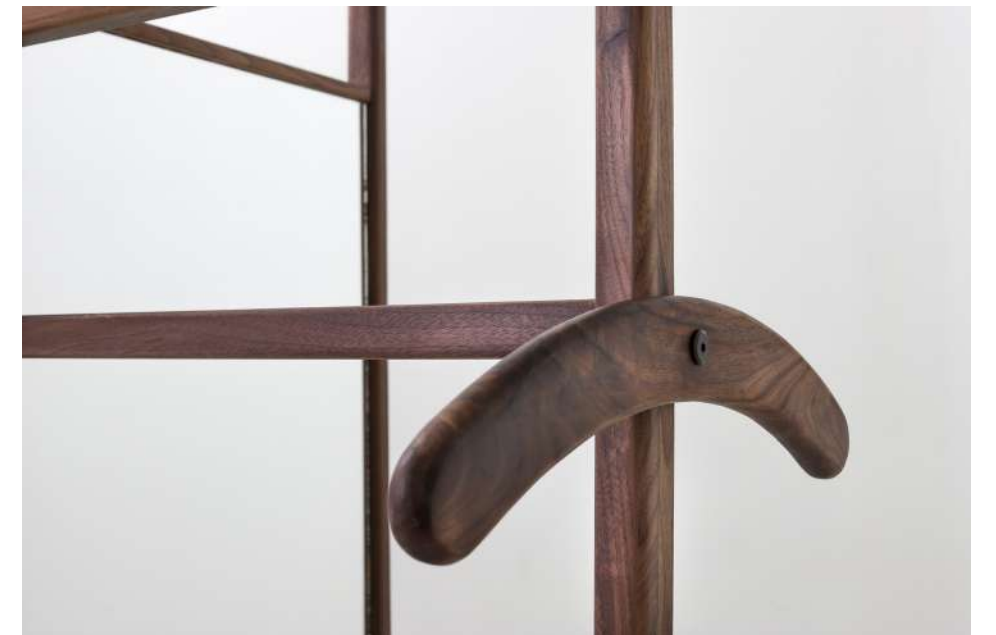

HP MKT

HIGH POINT MARKET