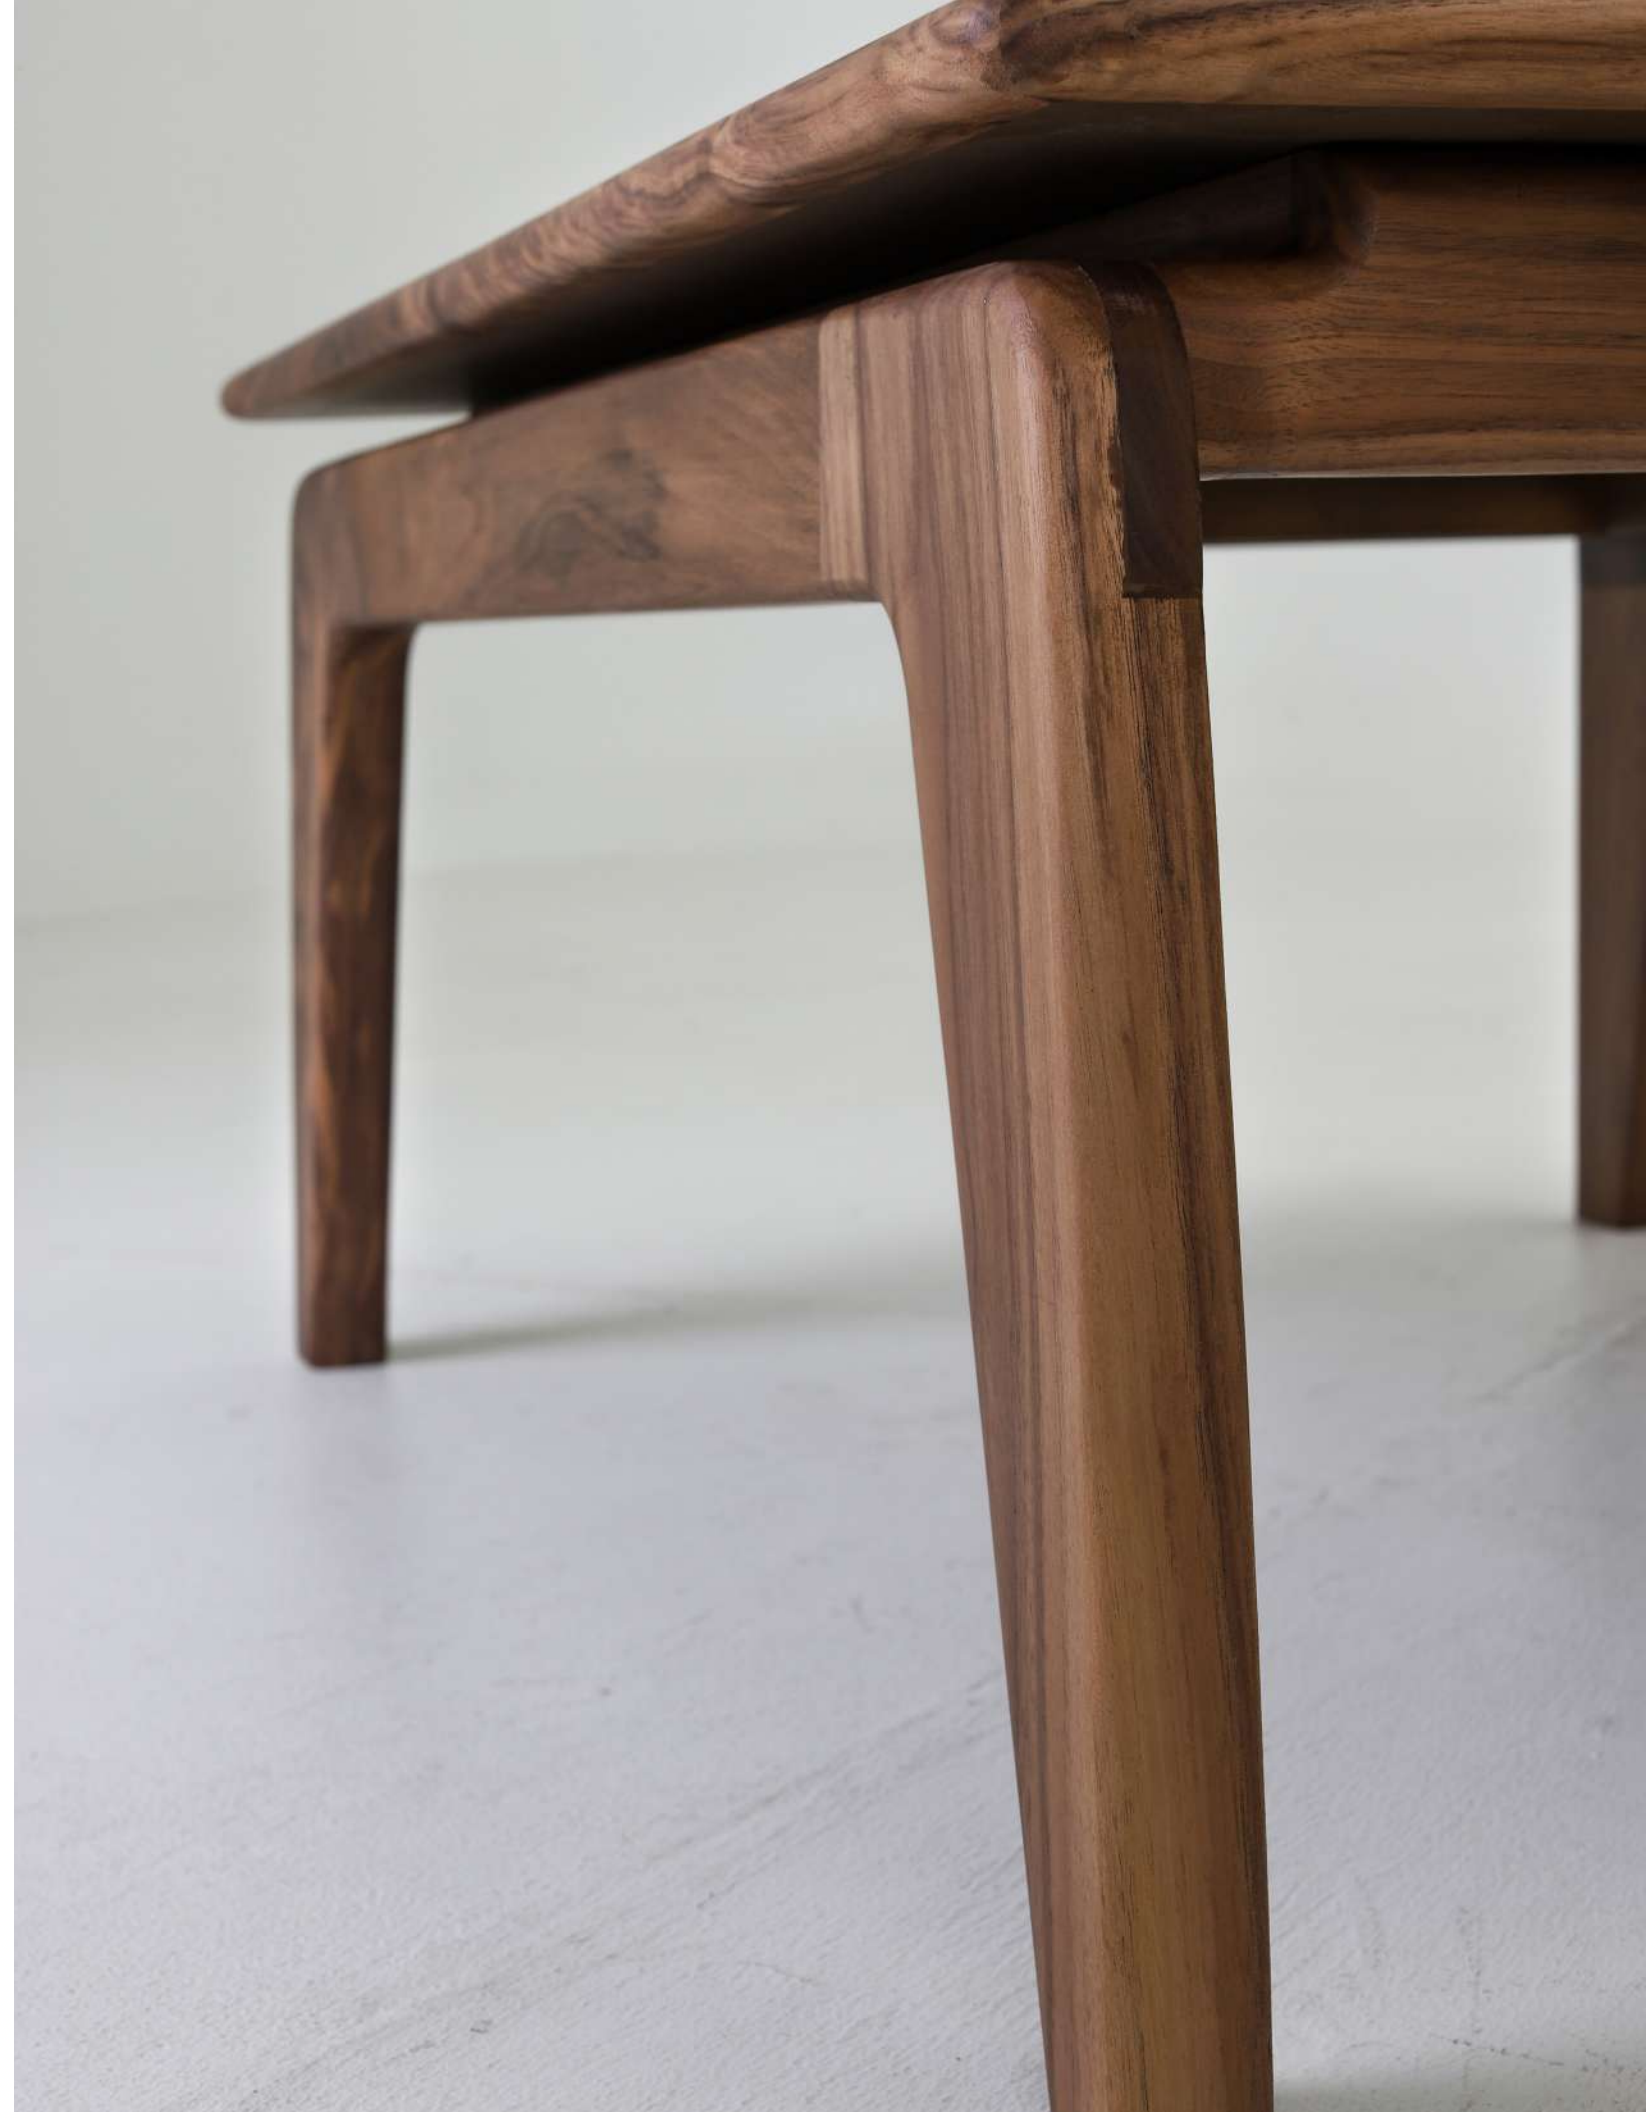

Content

00 — Our <i>Lines</i>	(Pág.12)
01 — Pieces	(Pág.18)
02 — Interview with Our Designer	(Pág.75)
03 — Our Lines / Glossary	(Pág.81)
04 — Our trra® Materials	(Pág.85)