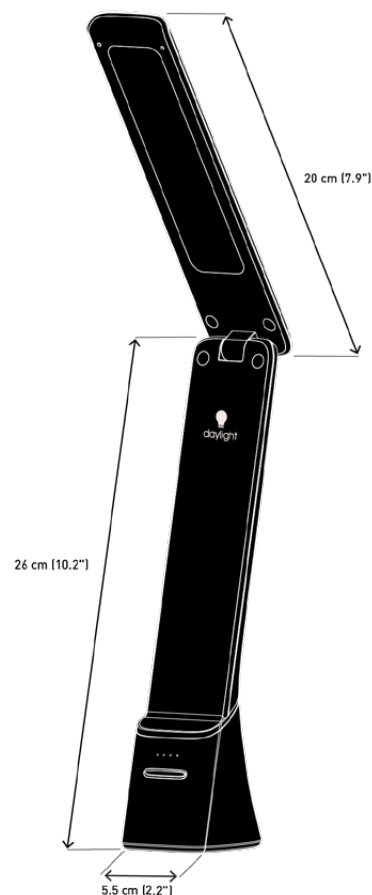

LED 6,000 K daylight

630 Lux at 30cm (12")

3 step dimmer

LIGHT QUALITY

ERGONOMICS

DESIGN

daylightcompany.com

Smart GoTM

RECHARGEABLE LAMP

AN1370

FEATURES

- Lightweight and portable
- 3 step dimmer
- Rechargeable up to 6.5 hours of light
- Bright daylight LEDs provide true colour matching
- Internal rechargeable battery (incl.)
- USB compatible
- 95+ CRI to see colours accurately at any time of day or night

SPECIFICATIONS

Product information

| | |
|--------------|---------------|
| Weight | 0.45kg (1lb) |
| Colour | White/Bronze |
| Cable length | 1.2 m (47.2") |

Light output

| | |
|--------------------|---------|
| Light source | LED |
| Lumens | 120 lm |
| Lux at 30 cm (12") | 630 |
| Colour temperature | 6,000 K |
| CRI | 95+ |
| Energy consumption | 5W |

Packaging information

| | |
|----------------------------|-----------------|
| Height | 30cm (11.81") |
| Width | 10cm (3.94") |
| Depth | 8.4cm (3.31") |
| Packed weight | 0.55kg (1.21lb) |
| Products per master carton | 20 |