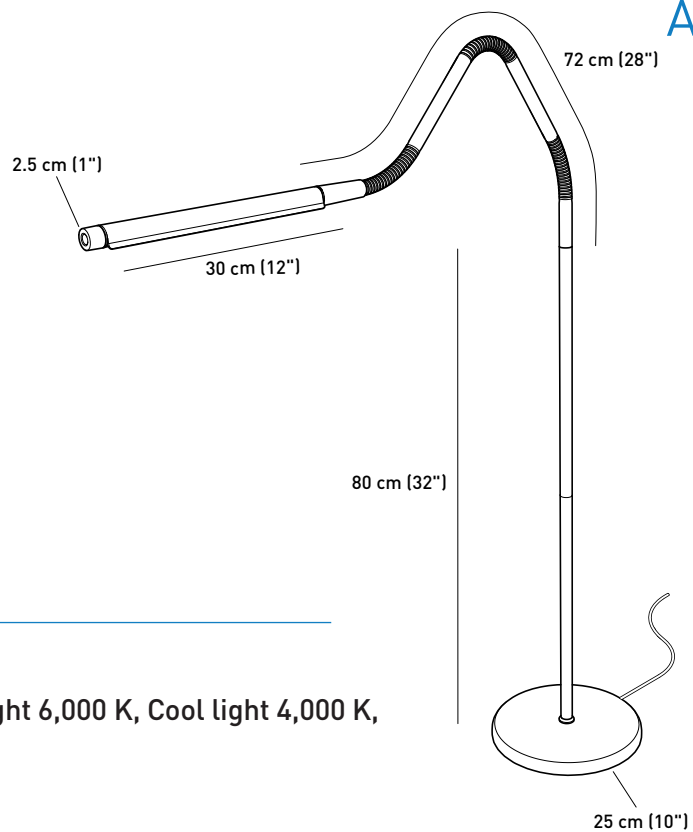

Electra™

A35231

FLOOR LAMP

FEATURES

- Beautiful black satin finish floor lamp
- Choice of 3 colour temperatures- Daylight 6,000 K, Cool light 4,000 K, or Warm light 2,700 K
- Slim and unobtrusive design
- Flexible arm and rotating shade for perfect positioning
- Easily adjust the bright and wide spread of light using the tactile continuous dimmer switch
- Anti-glare shade ensures light is directed away from your eyes and focused where you want it
- 95+ CRI for exceptional clarity and accurate colours at any time of day or night

SPECIFICATIONS

Product information

Weight	4 kg (9 lb)
Colour	Black
Cable length	2 m (87")

Light output

Light source	LED
Lumens	800 lm
Lux at 30 cm (12")	2,500
Colour temperature	6,000 K / 4,000 K / 2,700 K
CRI	95+
Energy consumption	13W

Packaging information

Height	44 cm (17")
Width	33 cm (13")
Depth	7 cm (3")
Packed weight	5 kg (11 lb)
Products per master carton	2