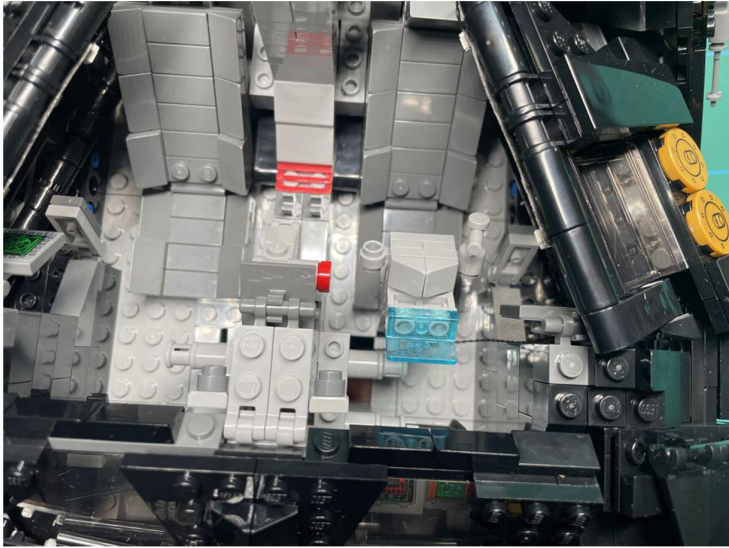

Led Light Installation Guide

LEGO 76240

DC Batman Batmobile Tumbler

RC Version

Installing RC Moduel

RC Sound Version

Installing Sound Kit