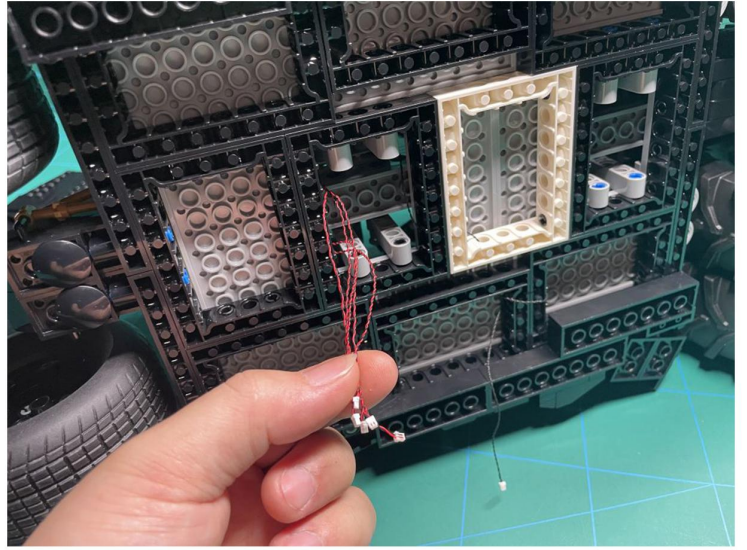

Led Light Installation Guide

LEGO 76240

DC Batman Batmobile Tumbler

RC Version

Installing RC Moduel

RC Sound Version

Installing Sound Kit