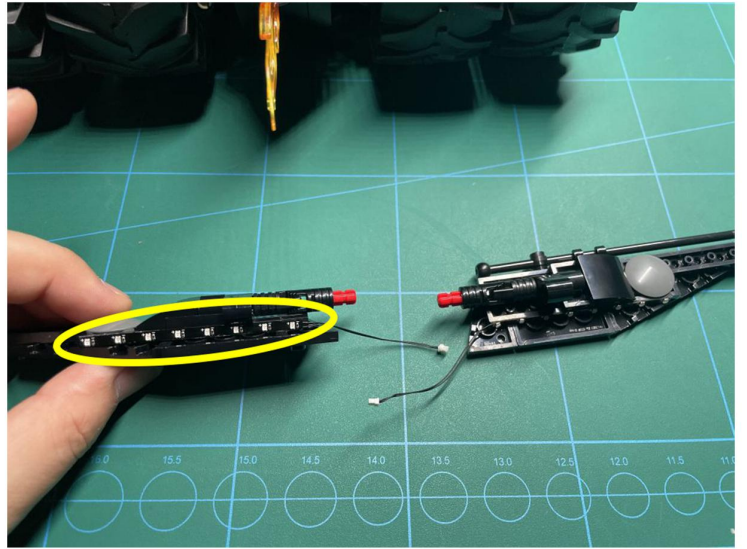

Led Light Installation Guide

LEGO 76240

DC Batman Batmobile Tumbler

RC Version

Installing RC Moduel

RC Sound Version

Installing Sound Kit