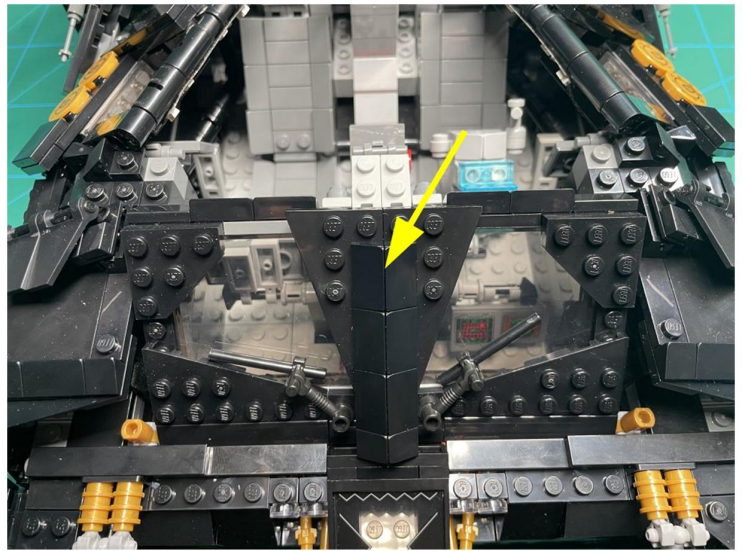

Led Light Installation Guide

LEGO 76240

DC Batman Batmobile Tumbler

RC Version

Installing RC Moduel

RC Sound Version

Installing Sound Kit