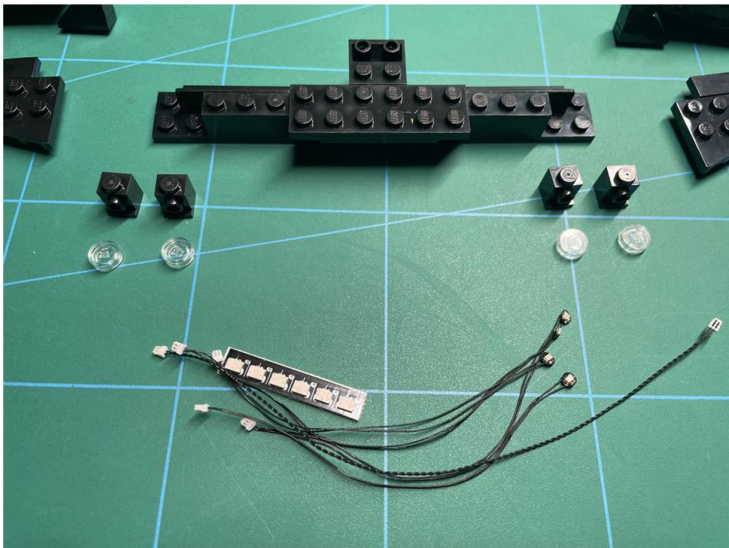

Led Light Installation Guide

LEGO 76240

DC Batman Batmobile Tumbler

RC Version

Installing RC Moduel

RC Sound Version

Installing Sound Kit