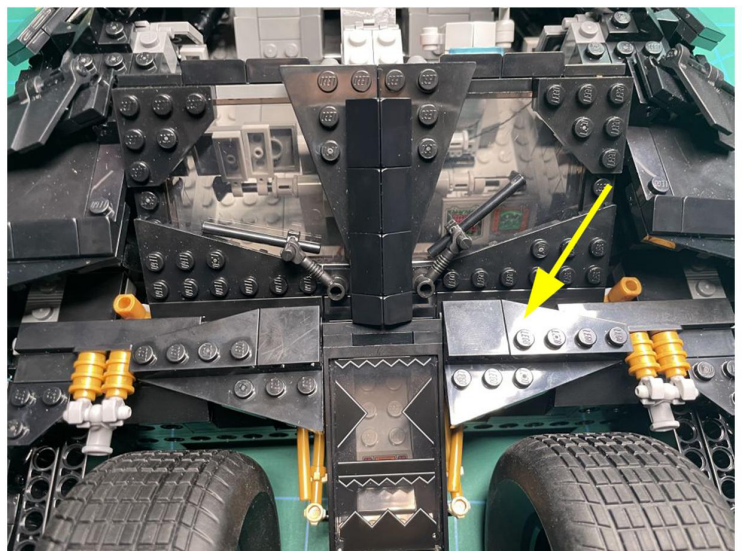

Led Light Installation Guide

LEGO 76240

DC Batman Batmobile Tumbler

RC Version

Installing RC Moduel

RC Sound Version

Installing Sound Kit