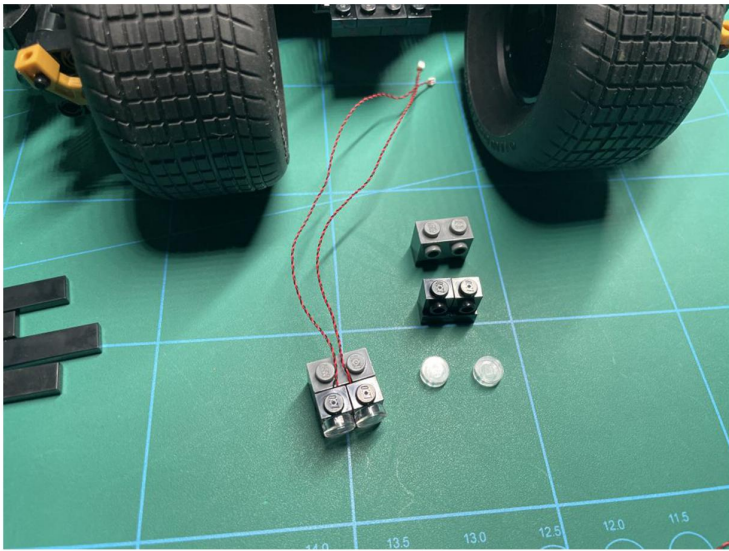

Led Light Installation Guide

LEGO 76240

DC Batman Batmobile Tumbler

RC Version

Installing RC Moduel

RC Sound Version

Installing Sound Kit