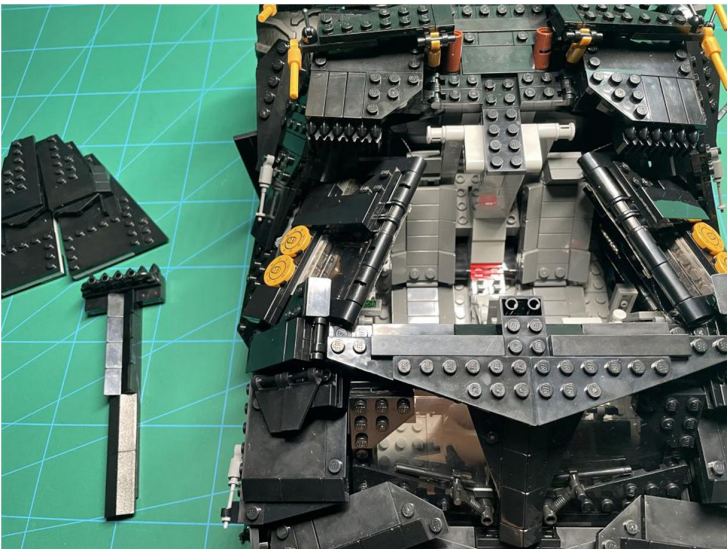

Led Light Installation Guide

LEGO 76240

DC Batman Batmobile Tumbler

RC Version

Installing RC Moduel

RC Sound Version

Installing Sound Kit