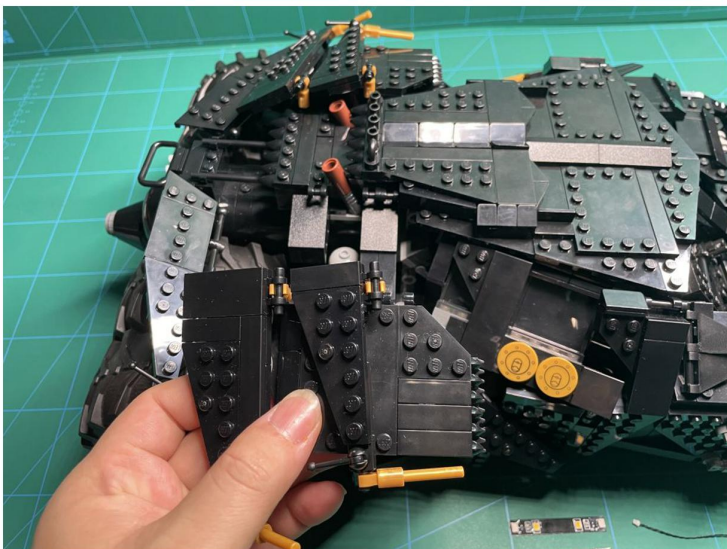

Led Light Installation Guide

LEGO 76240

DC Batman Batmobile Tumbler

RC Version

Installing RC Moduel

RC Sound Version

Installing Sound Kit