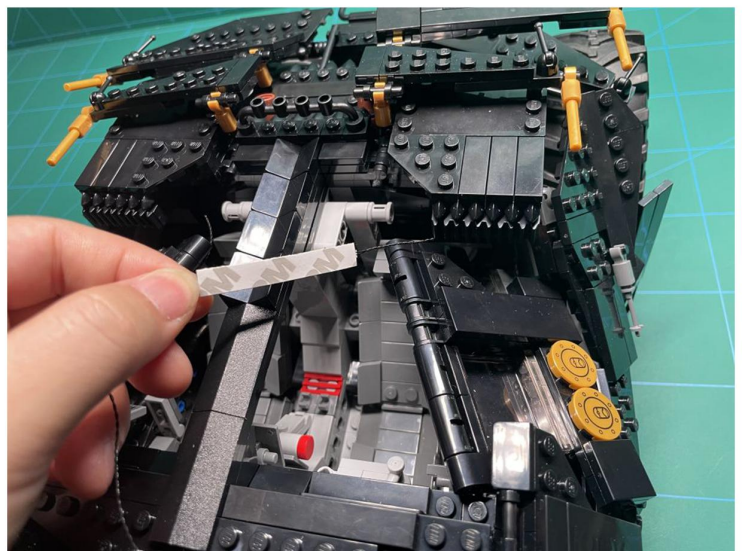

Led Light Installation Guide

LEGO 76240

DC Batman Batmobile Tumbler

RC Version

Installing RC Moduel

RC Sound Version

Installing Sound Kit