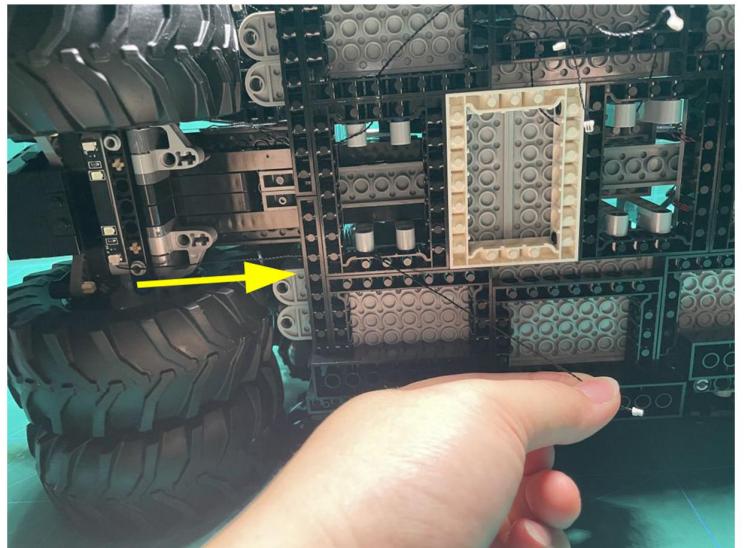

Led Light Installation Guide

LEGO 76240

DC Batman Batmobile Tumbler

RC Version

Installing RC Moduel

RC Sound Version

Installing Sound Kit