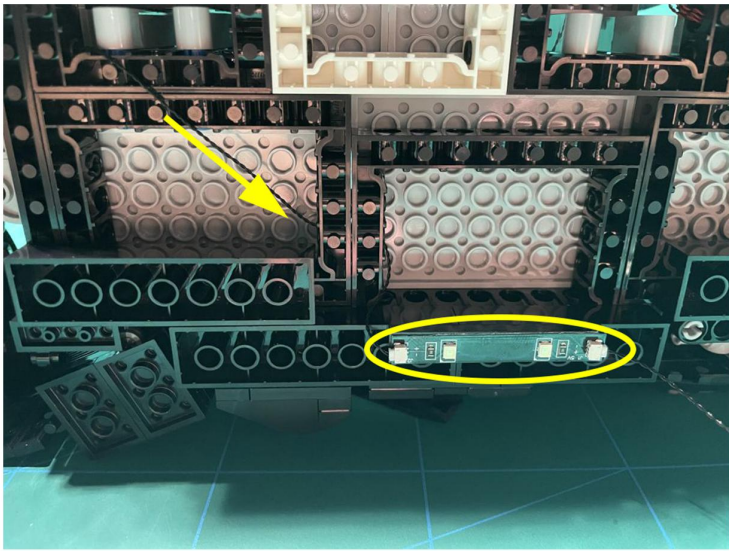

Led Light Installation Guide

LEGO 76240

DC Batman Batmobile Tumbler

RC Version

Installing RC Moduel

RC Sound Version

Installing Sound Kit