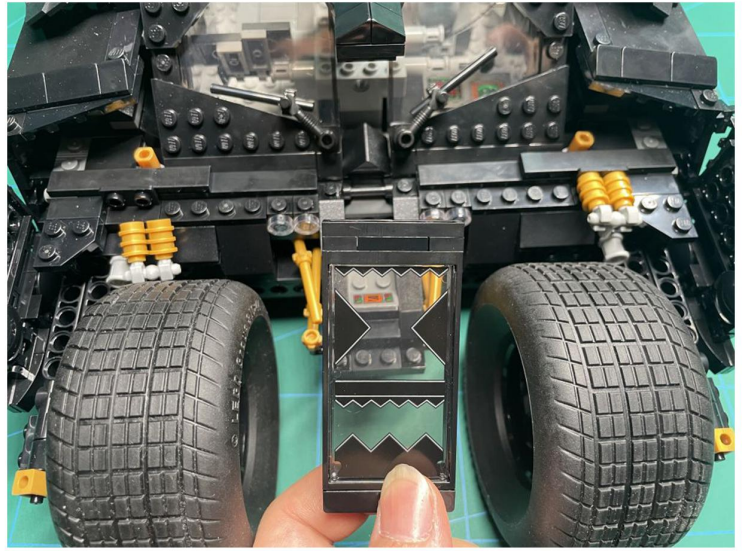

Led Light Installation Guide

LEGO 76240

DC Batman Batmobile Tumbler

RC Version

Installing RC Moduel

RC Sound Version

Installing Sound Kit