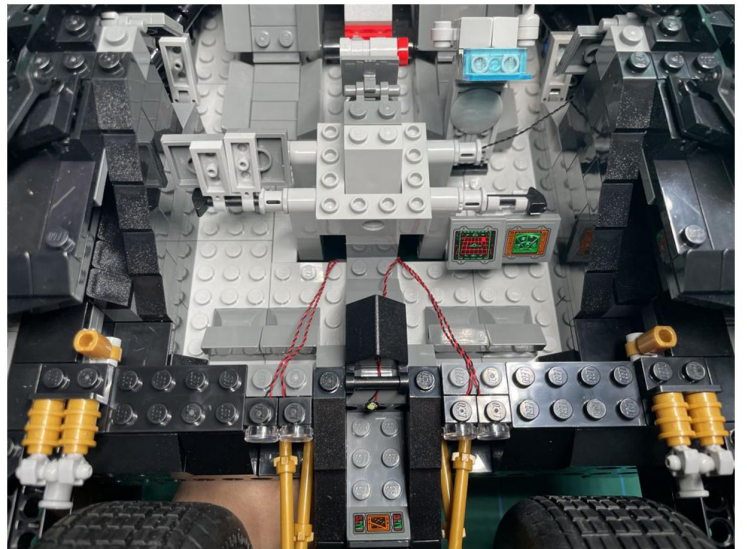

Led Light Installation Guide

LEGO 76240

DC Batman Batmobile Tumbler

RC Version

Installing RC Moduel

RC Sound Version

Installing Sound Kit