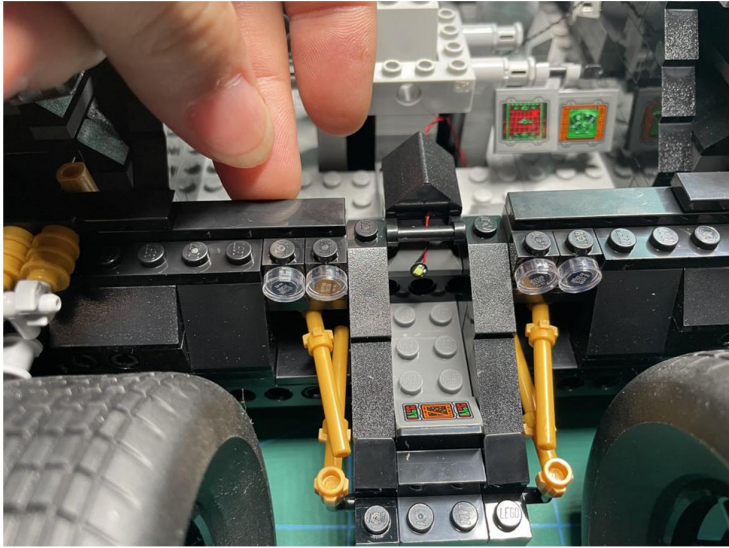

Led Light Installation Guide

LEGO 76240

DC Batman Batmobile Tumbler

RC Version

Installing RC Moduel

RC Sound Version

Installing Sound Kit