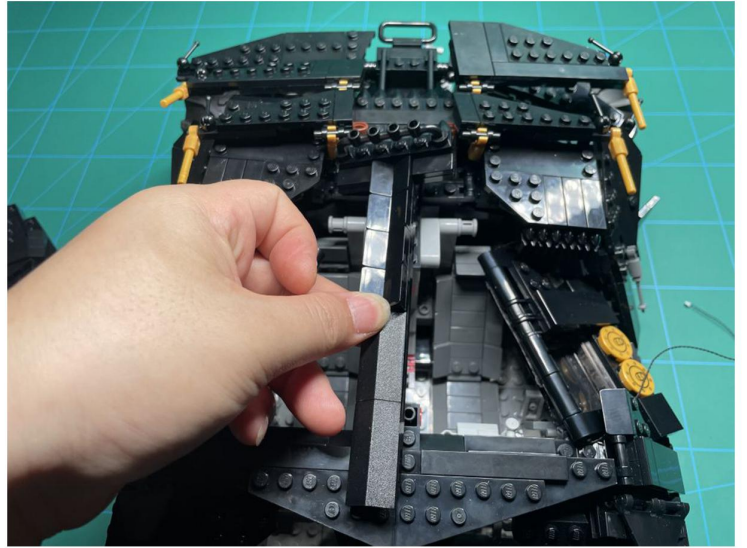

Led Light Installation Guide

LEGO 76240

DC Batman Batmobile Tumbler

RC Version

Installing RC Moduel

RC Sound Version

Installing Sound Kit