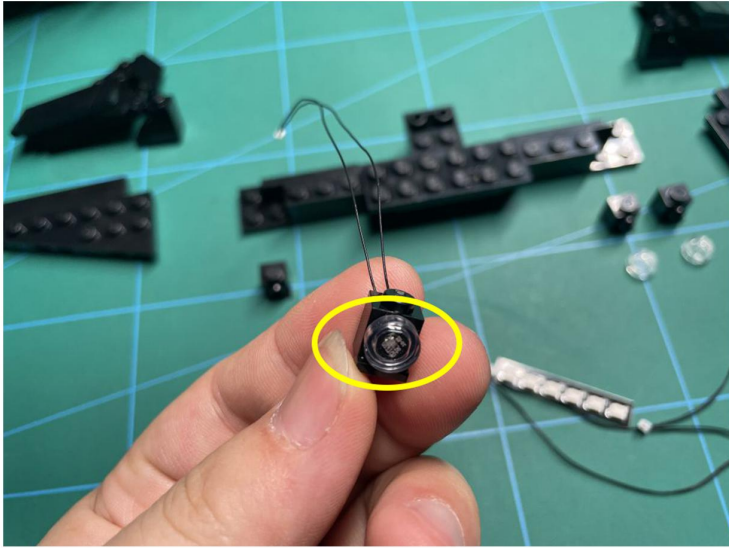

Led Light Installation Guide

LEGO 76240

DC Batman Batmobile Tumbler

RC Version

Installing RC Moduel

RC Sound Version

Installing Sound Kit