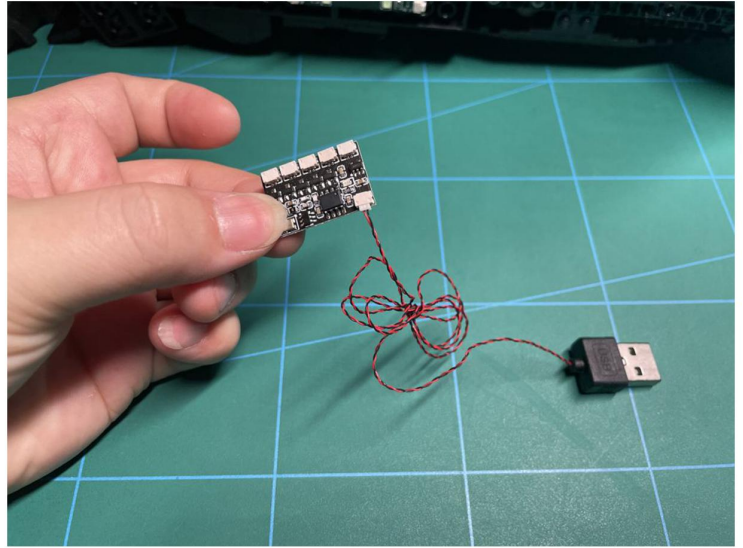

Led Light Installation Guide

LEGO 76240

DC Batman Batmobile Tumbler

RC Version

Installing RC Moduel

RC Sound Version

Installing Sound Kit