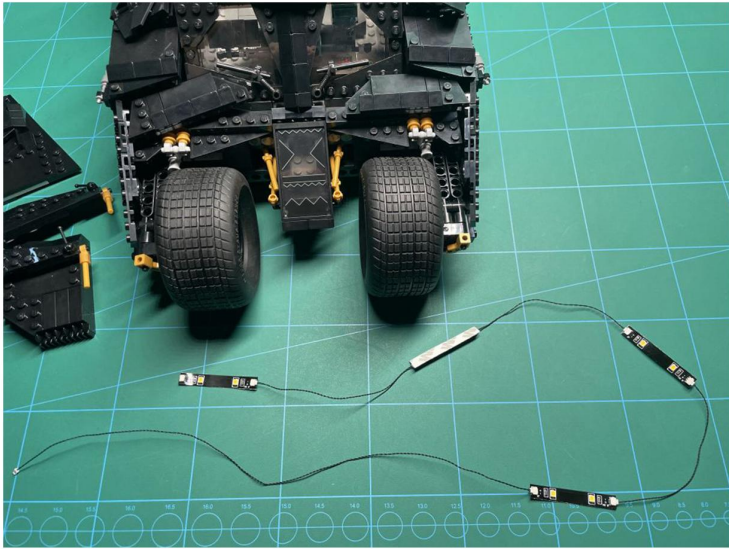

Led Light Installation Guide

LEGO 76240

DC Batman Batmobile Tumbler

RC Version

Installing RC Moduel

RC Sound Version

Installing Sound Kit