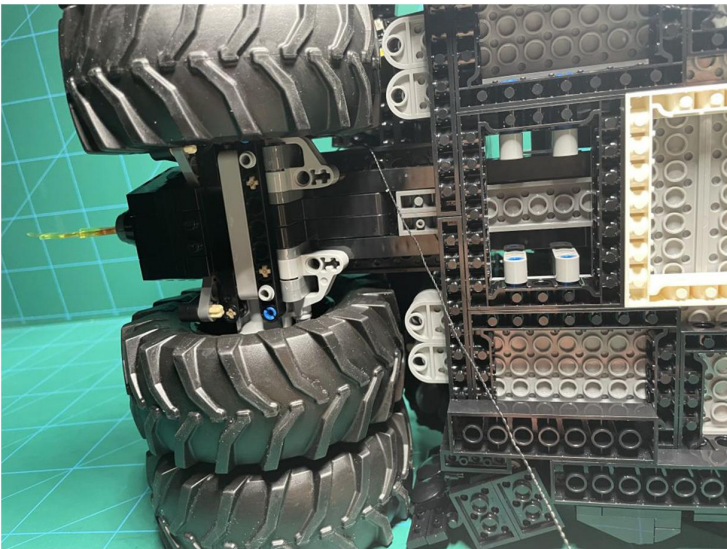

Led Light Installation Guide

LEGO 76240

DC Batman Batmobile Tumbler

RC Version

Installing RC Moduel

RC Sound Version

Installing Sound Kit