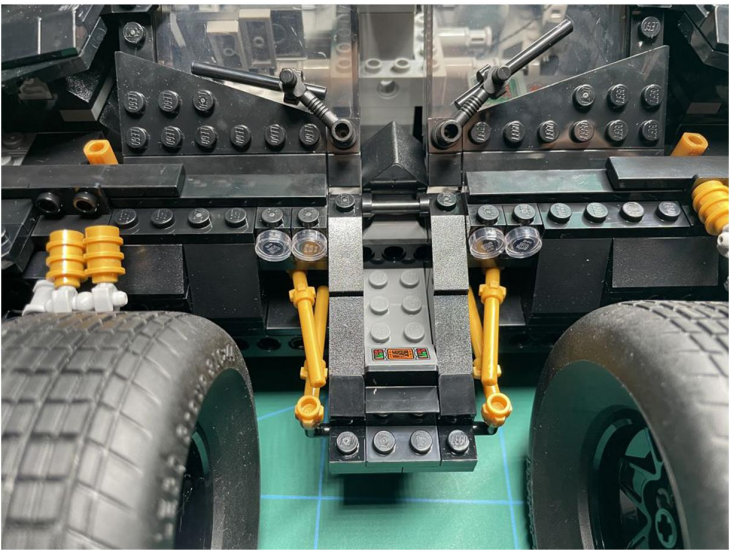

Led Light Installation Guide

LEGO 76240

DC Batman Batmobile Tumbler

RC Version

Installing RC Moduel

RC Sound Version

Installing Sound Kit