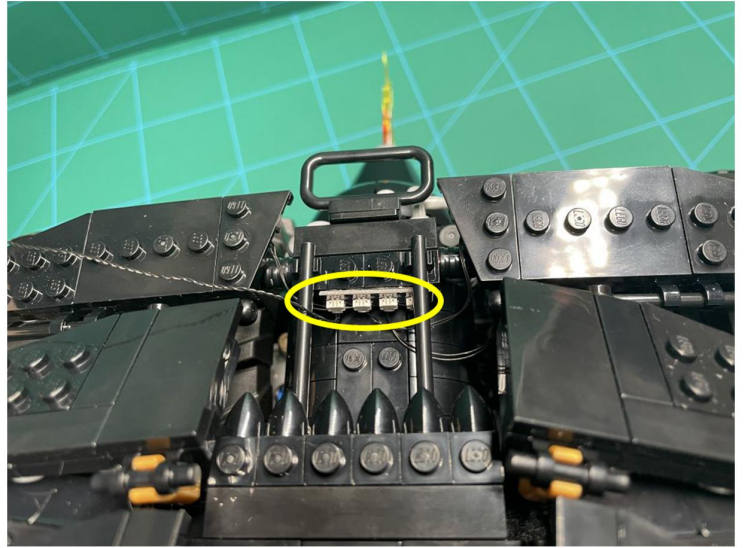

Led Light Installation Guide

LEGO 76240

DC Batman Batmobile Tumbler

RC Version

Installing RC Moduel

RC Sound Version

Installing Sound Kit