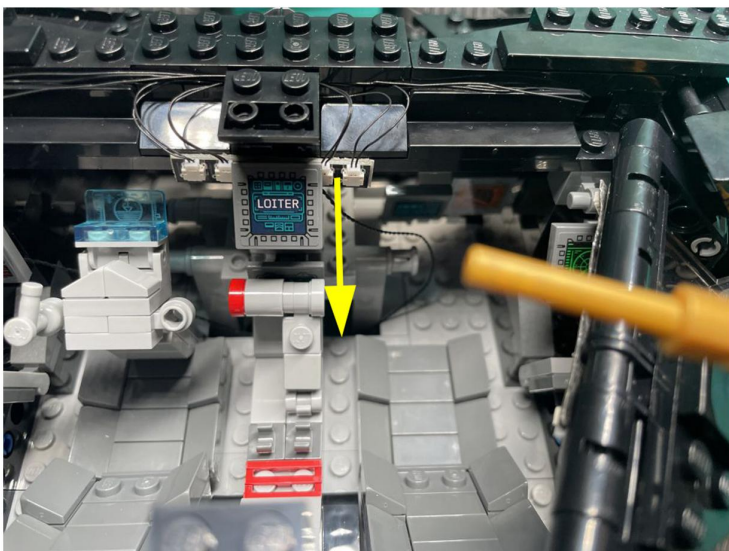

Led Light Installation Guide

LEGO 76240

DC Batman Batmobile Tumbler

RC Version

Installing RC Moduel

RC Sound Version

Installing Sound Kit