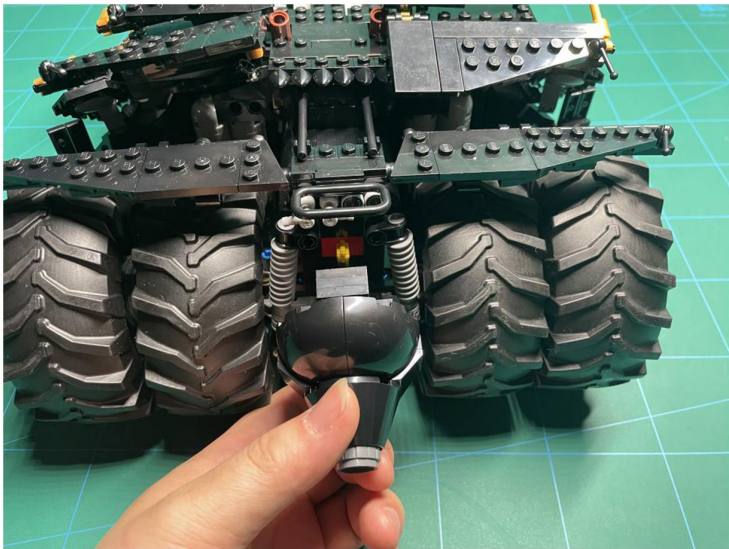

Led Light Installation Guide

LEGO 76240

DC Batman Batmobile Tumbler

RC Version

Installing RC Moduel

RC Sound Version

Installing Sound Kit