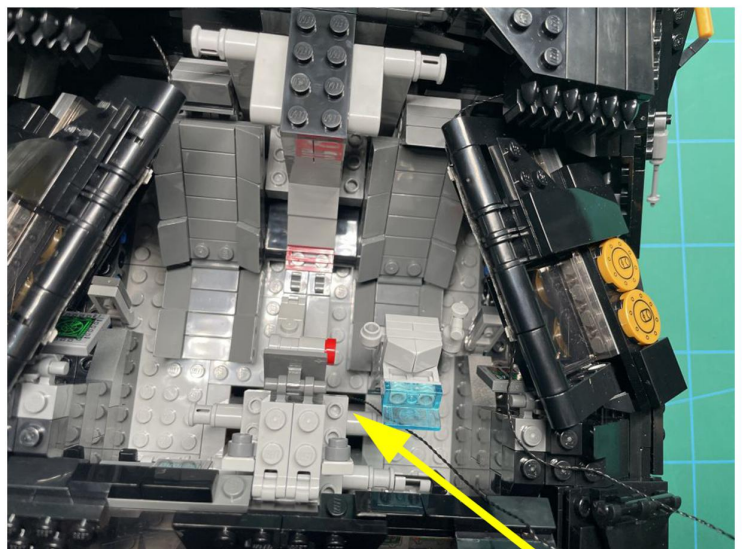

Led Light Installation Guide

LEGO 76240

DC Batman Batmobile Tumbler

RC Version

Installing RC Moduel

RC Sound Version

Installing Sound Kit