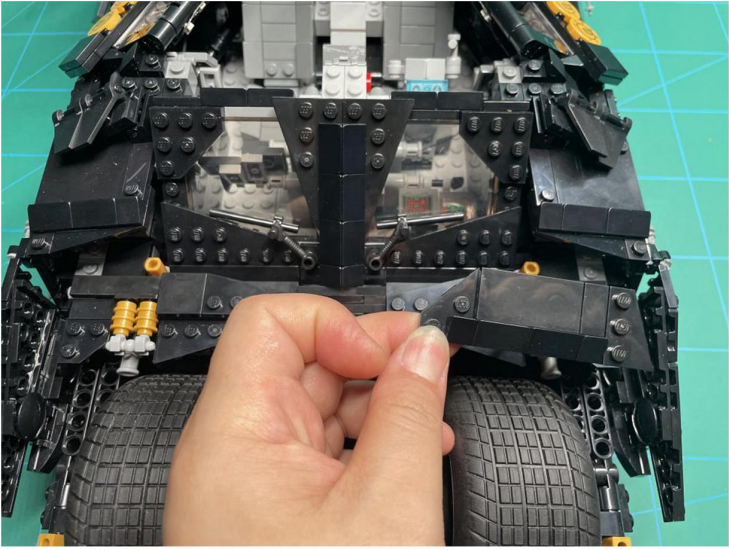

Led Light Installation Guide

LEGO 76240

DC Batman Batmobile Tumbler

RC Version

Installing RC Moduel

RC Sound Version

Installing Sound Kit