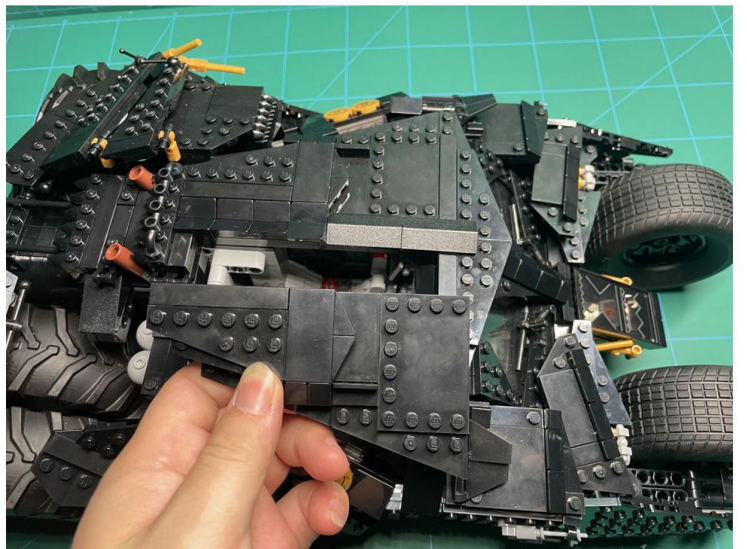

Led Light Installation Guide

LEGO 76240

DC Batman Batmobile Tumbler

RC Version

Installing RC Moduel

RC Sound Version

Installing Sound Kit