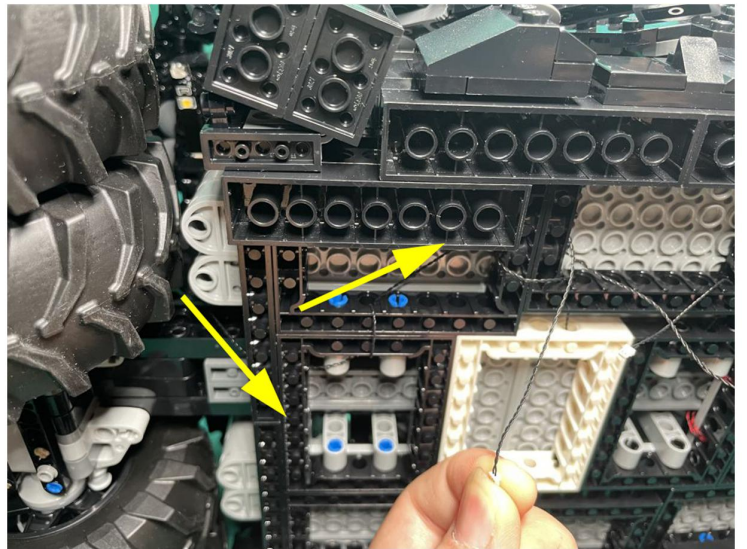

Led Light Installation Guide

LEGO 76240

DC Batman Batmobile Tumbler

RC Version

Installing RC Moduel

RC Sound Version

Installing Sound Kit