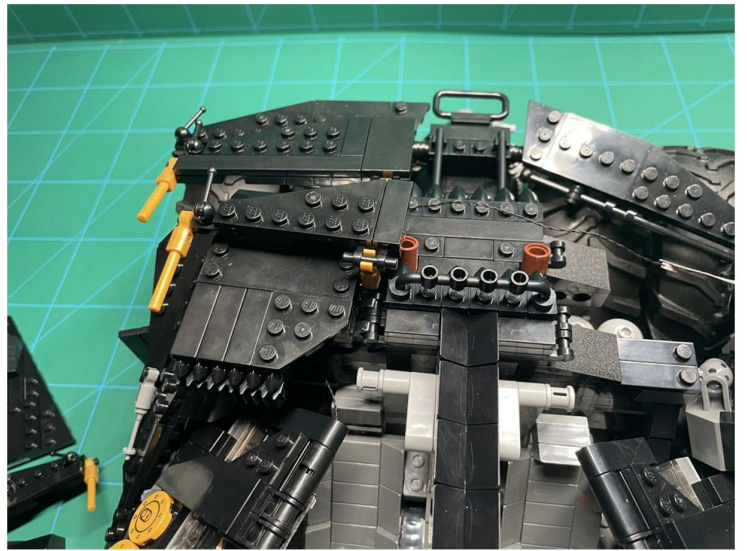

Led Light Installation Guide

LEGO 76240

DC Batman Batmobile Tumbler

RC Version

Installing RC Moduel

RC Sound Version

Installing Sound Kit