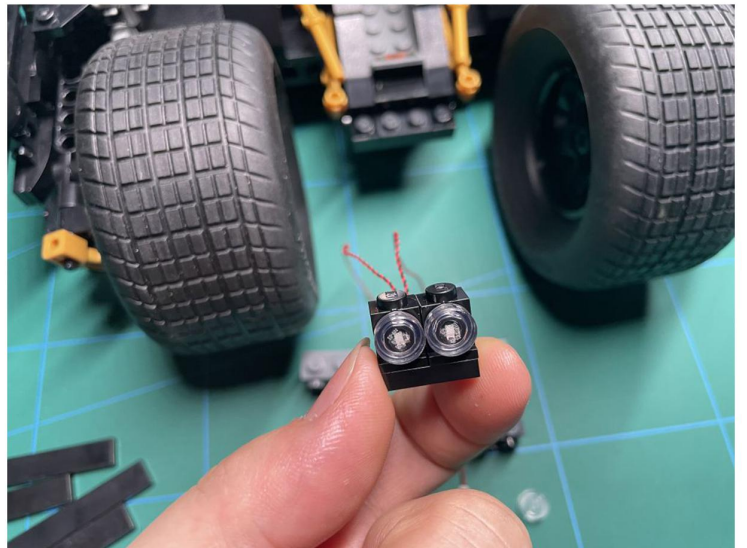

Led Light Installation Guide

LEGO 76240

DC Batman Batmobile Tumbler

RC Version

Installing RC Moduel

RC Sound Version

Installing Sound Kit