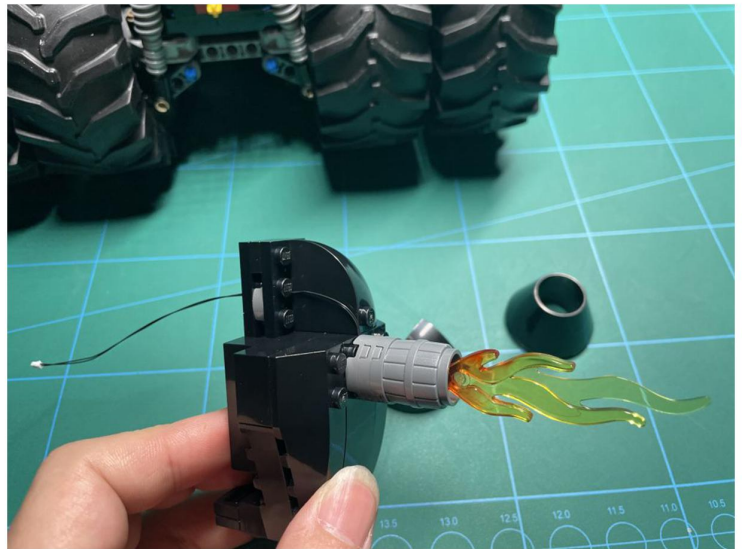

Led Light Installation Guide

LEGO 76240

DC Batman Batmobile Tumbler

RC Version

Installing RC Moduel

RC Sound Version

Installing Sound Kit