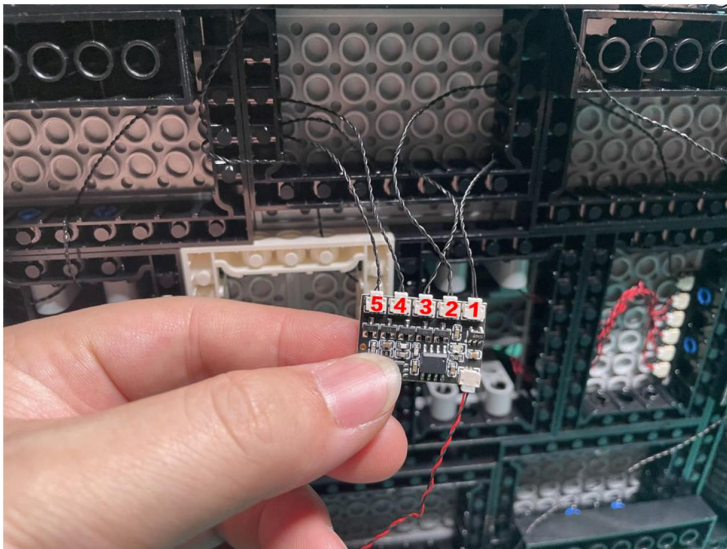

Led Light Installation Guide

LEGO 76240

DC Batman Batmobile Tumbler

RC Version

Installing RC Moduel

RC Sound Version

Installing Sound Kit