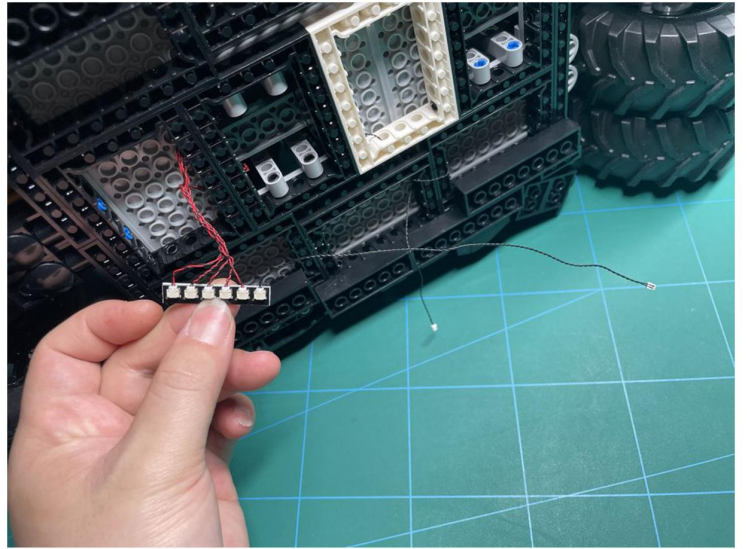

Led Light Installation Guide

LEGO 76240

DC Batman Batmobile Tumbler

RC Version

Installing RC Moduel

RC Sound Version

Installing Sound Kit