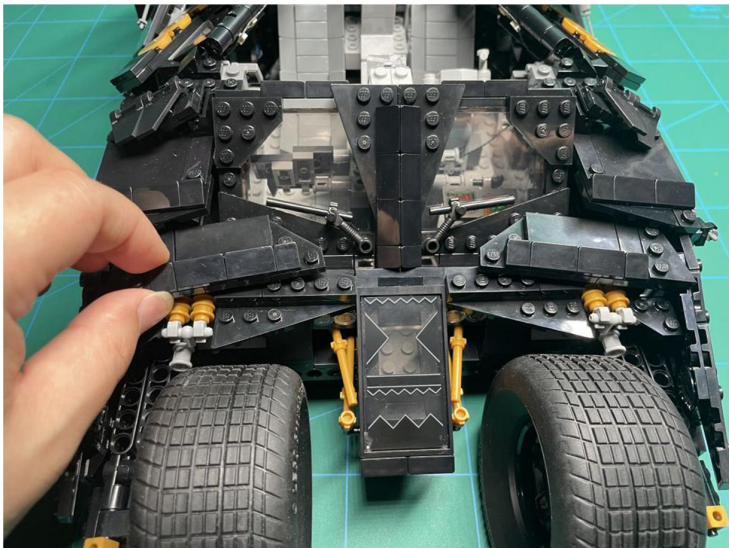

Led Light Installation Guide

LEGO 76240

DC Batman Batmobile Tumbler

RC Version

Installing RC Moduel

RC Sound Version

Installing Sound Kit