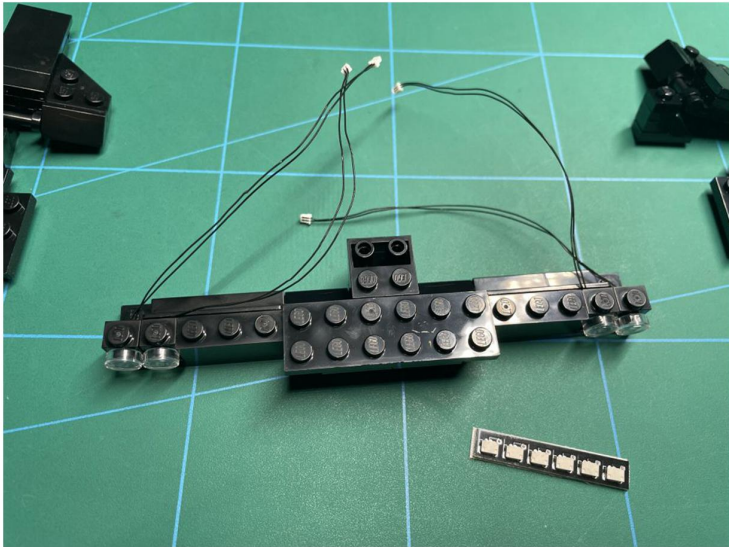

Led Light Installation Guide

LEGO 76240

DC Batman Batmobile Tumbler

RC Version

Installing RC Moduel

RC Sound Version

Installing Sound Kit