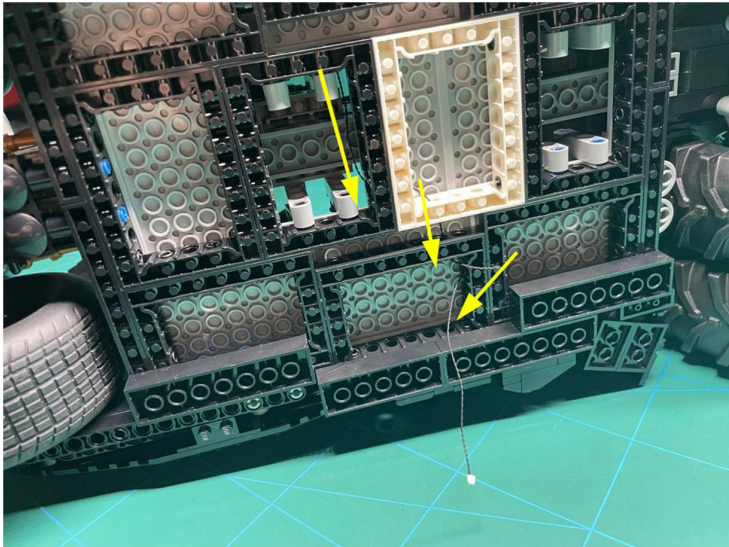

Led Light Installation Guide

LEGO 76240

DC Batman Batmobile Tumbler

RC Version

Installing RC Moduel

RC Sound Version

Installing Sound Kit