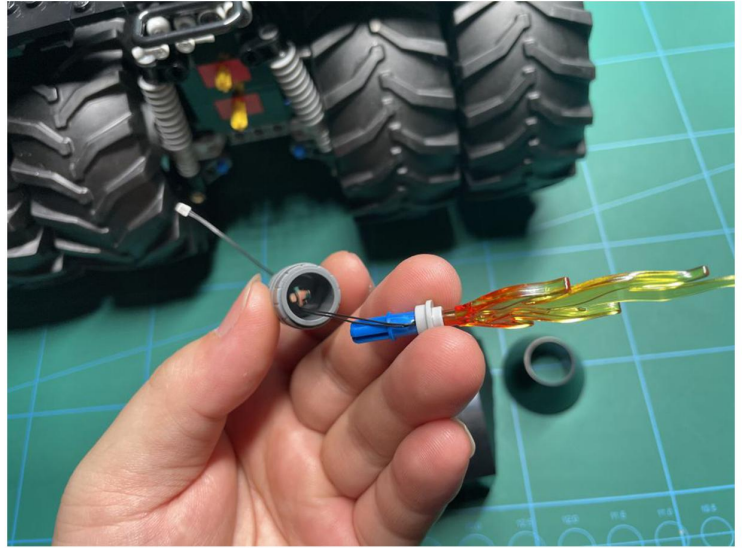

Led Light Installation Guide

LEGO 76240

DC Batman Batmobile Tumbler

RC Version

Installing RC Moduel

RC Sound Version

Installing Sound Kit