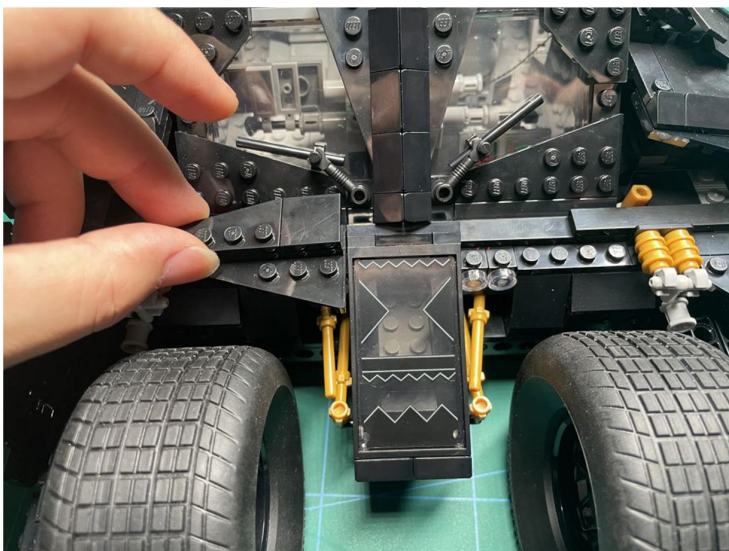

Led Light Installation Guide

LEGO 76240

DC Batman Batmobile Tumbler

RC Version

Installing RC Moduel

RC Sound Version

Installing Sound Kit