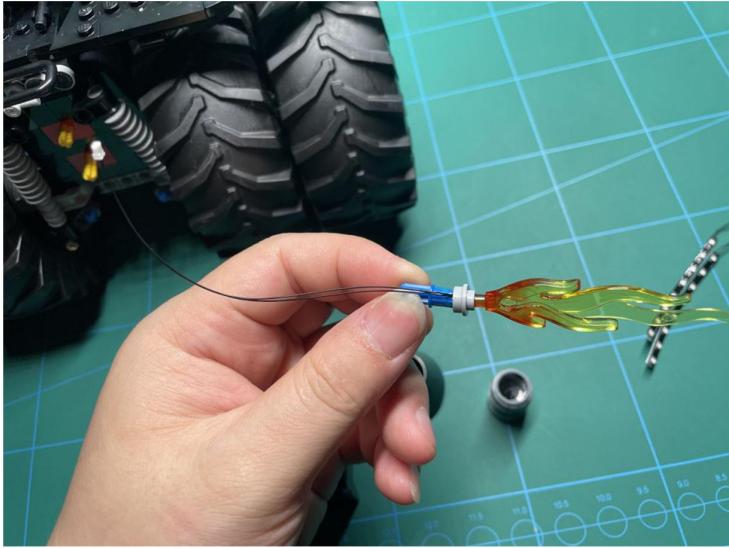

Led Light Installation Guide

LEGO 76240

DC Batman Batmobile Tumbler

RC Version

Installing RC Moduel

RC Sound Version

Installing Sound Kit