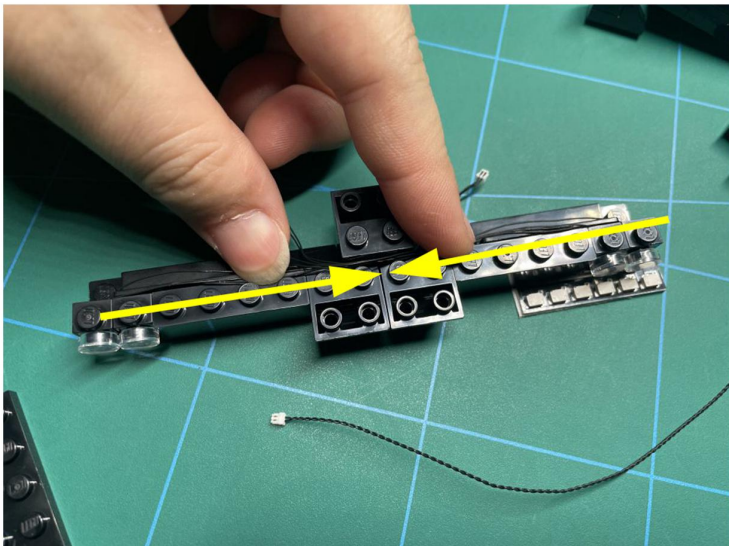

Led Light Installation Guide

LEGO 76240

DC Batman Batmobile Tumbler

RC Version

Installing RC Moduel

RC Sound Version

Installing Sound Kit