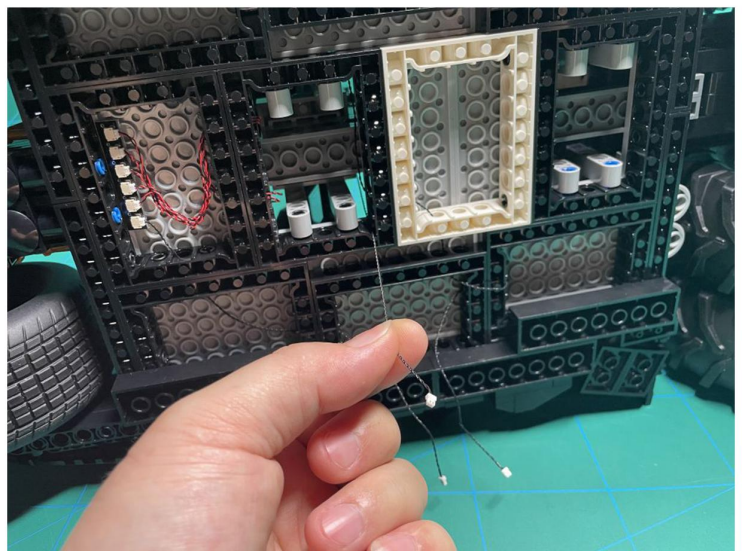

Led Light Installation Guide

LEGO 76240

DC Batman Batmobile Tumbler

RC Version

Installing RC Moduel

RC Sound Version

Installing Sound Kit