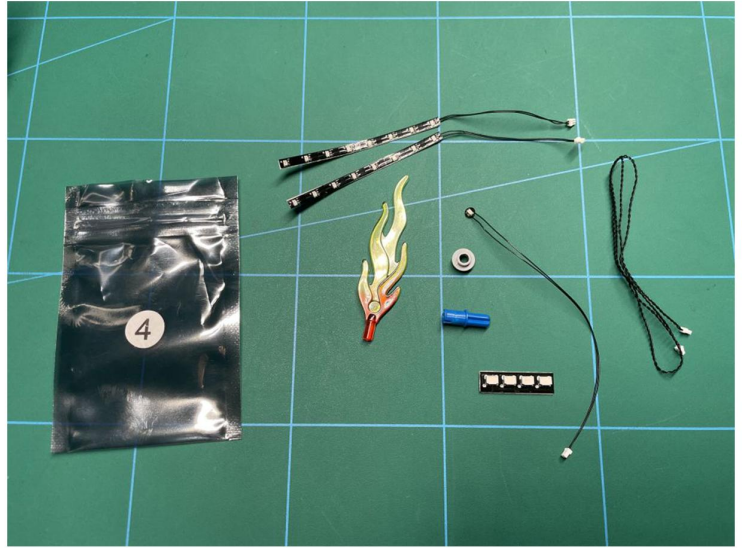

Led Light Installation Guide

LEGO 76240

DC Batman Batmobile Tumbler

RC Version

Installing RC Moduel

RC Sound Version

Installing Sound Kit