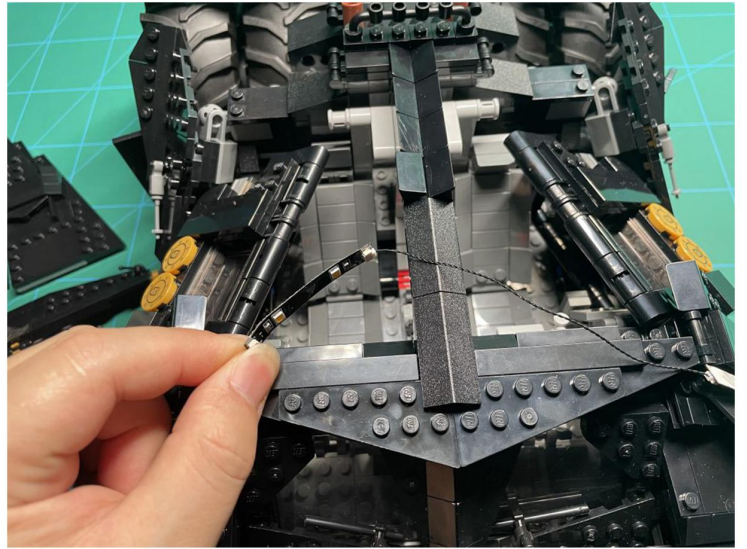

Led Light Installation Guide

LEGO 76240

DC Batman Batmobile Tumbler

RC Version

Installing RC Moduel

RC Sound Version

Installing Sound Kit