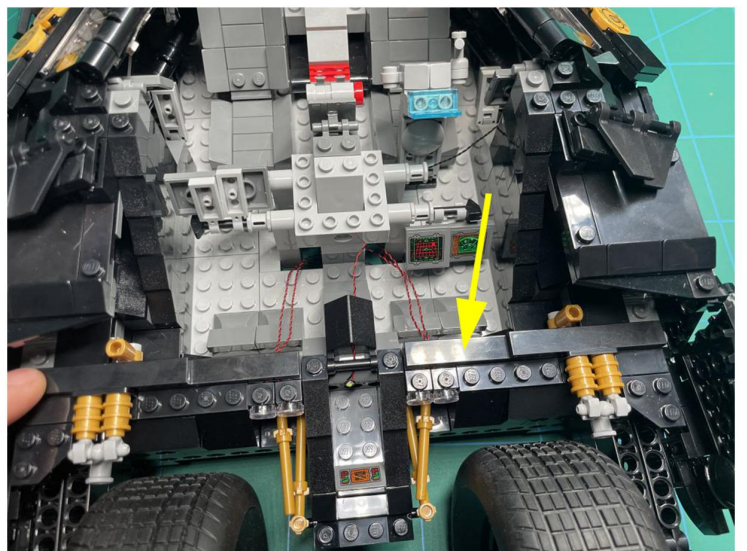

Led Light Installation Guide

LEGO 76240

DC Batman Batmobile Tumbler

RC Version

Installing RC Moduel

RC Sound Version

Installing Sound Kit