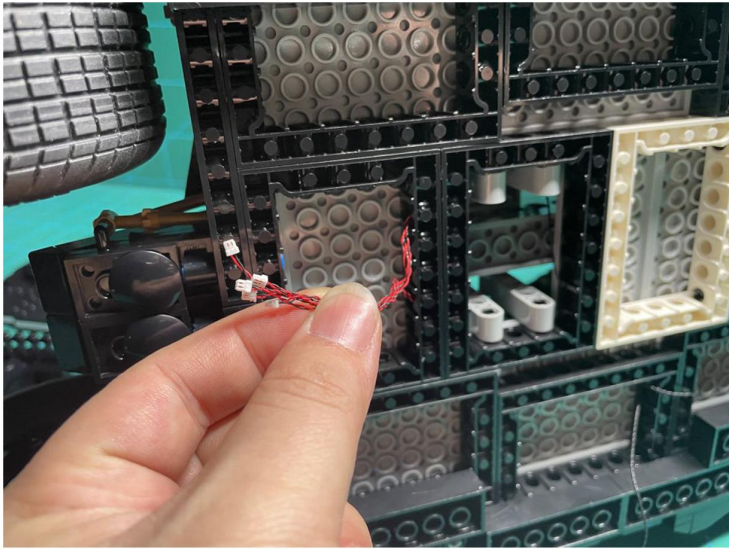

Led Light Installation Guide

LEGO 76240

DC Batman Batmobile Tumbler

RC Version

Installing RC Moduel

RC Sound Version

Installing Sound Kit