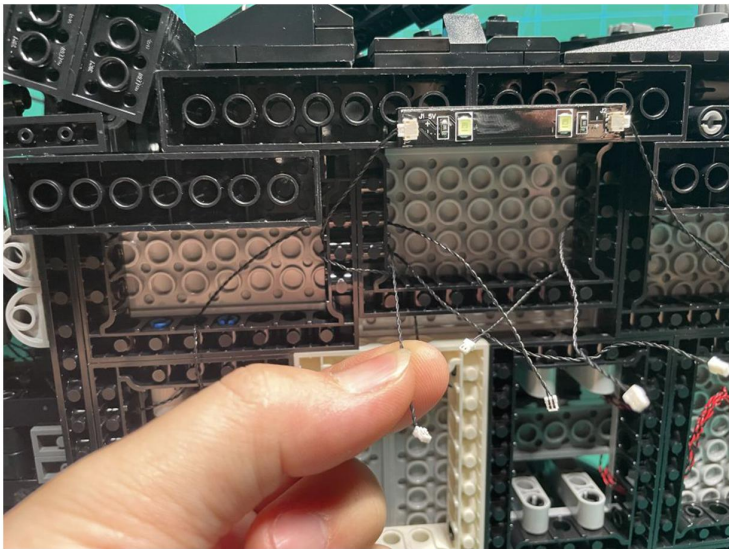

Led Light Installation Guide

LEGO 76240

DC Batman Batmobile Tumbler

RC Version

Installing RC Moduel

RC Sound Version

Installing Sound Kit