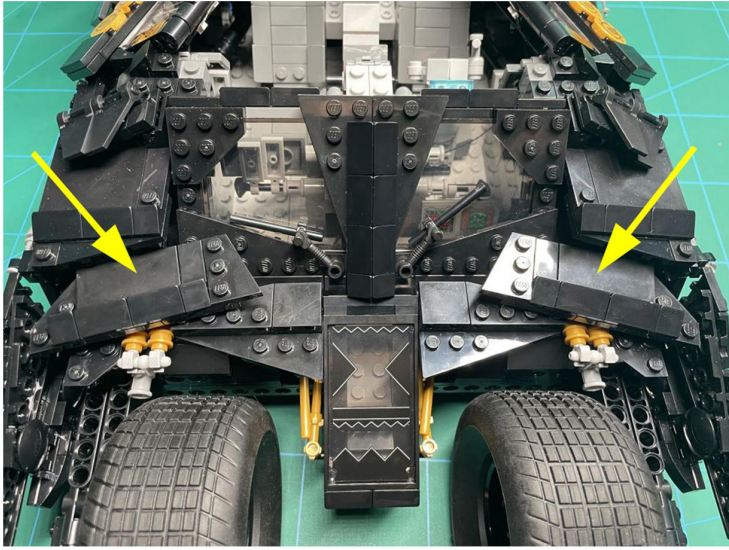

Led Light Installation Guide

LEGO 76240

DC Batman Batmobile Tumbler

RC Version

Installing RC Moduel

RC Sound Version

Installing Sound Kit