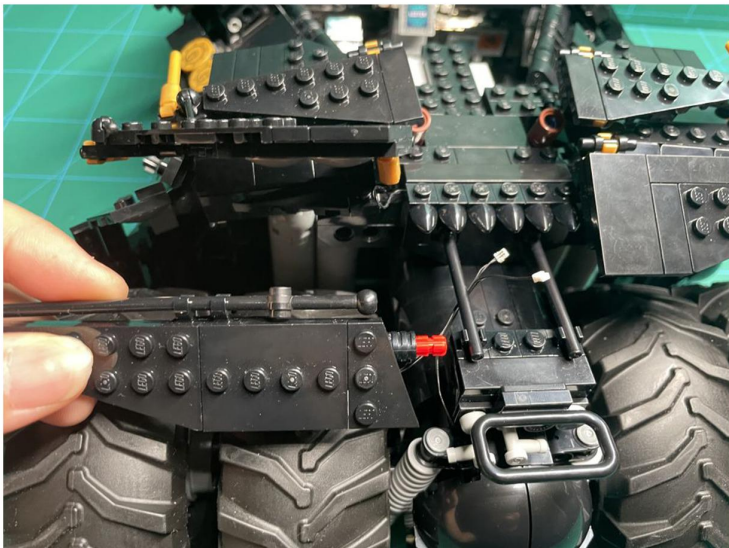

Led Light Installation Guide

LEGO 76240

DC Batman Batmobile Tumbler

RC Version

Installing RC Moduel

RC Sound Version

Installing Sound Kit