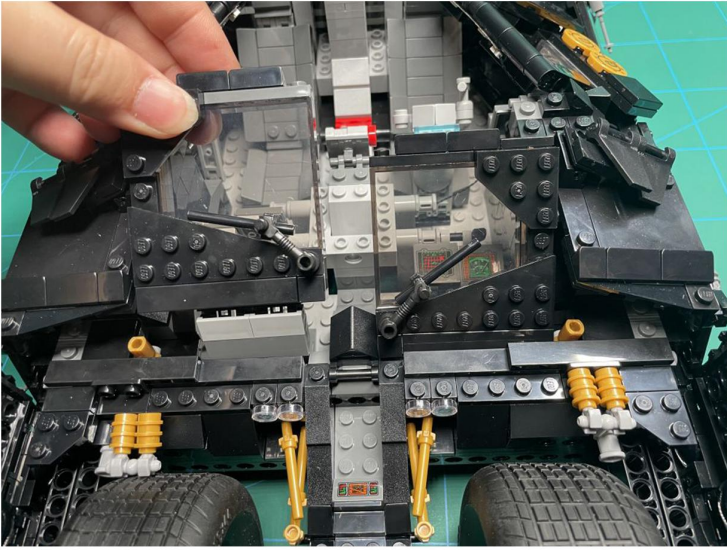

Led Light Installation Guide

LEGO 76240

DC Batman Batmobile Tumbler

RC Version

Installing RC Moduel

RC Sound Version

Installing Sound Kit