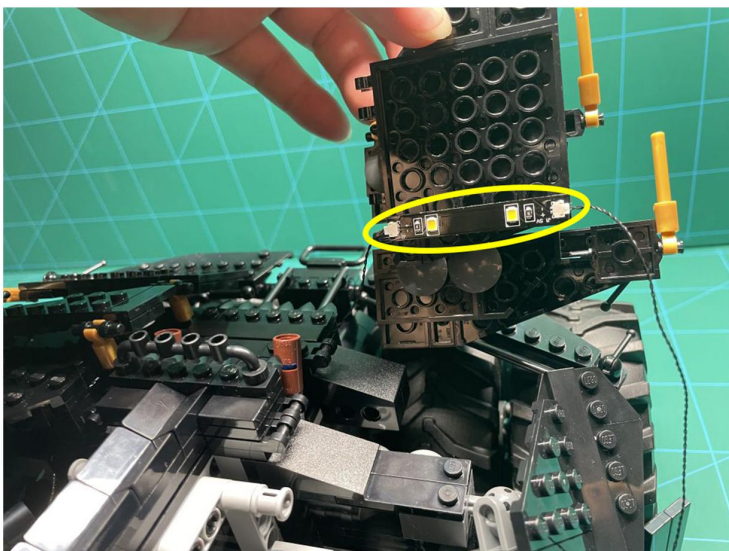

Led Light Installation Guide

LEGO 76240

DC Batman Batmobile Tumbler

RC Version

Installing RC Moduel

RC Sound Version

Installing Sound Kit