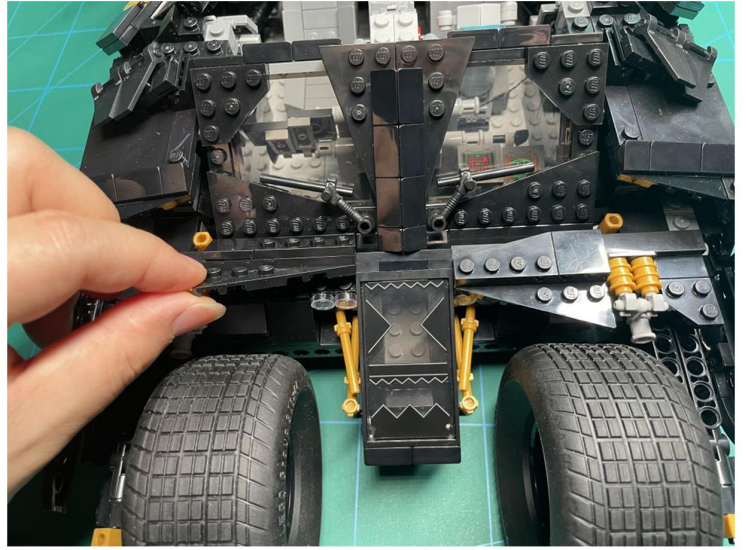

Led Light Installation Guide

LEGO 76240

DC Batman Batmobile Tumbler

RC Version

Installing RC Moduel

RC Sound Version

Installing Sound Kit