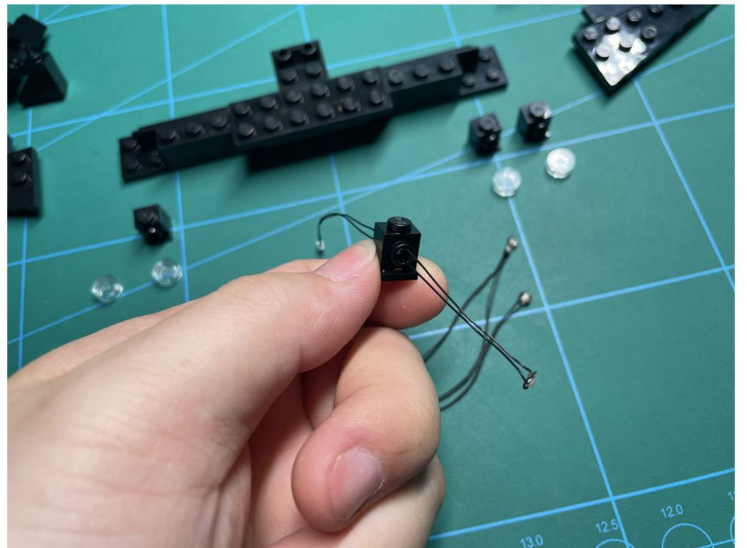

Led Light Installation Guide

LEGO 76240

DC Batman Batmobile Tumbler

RC Version

Installing RC Moduel

RC Sound Version

Installing Sound Kit