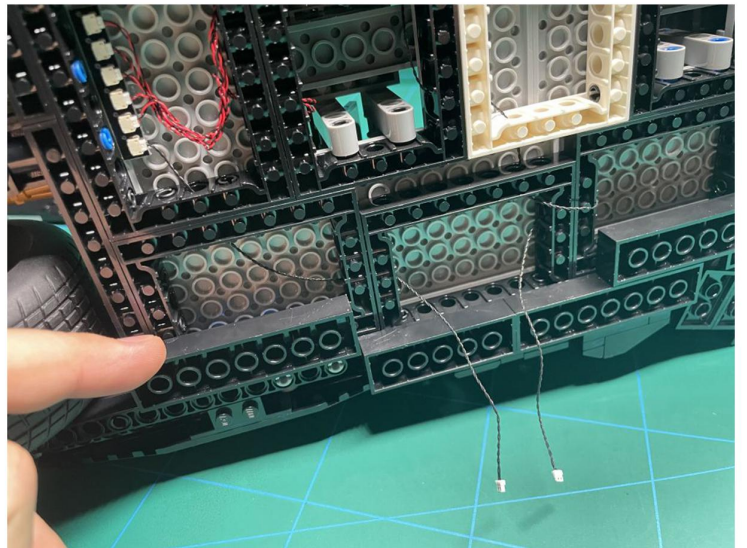

Led Light Installation Guide

LEGO 76240

DC Batman Batmobile Tumbler

RC Version

Installing RC Moduel

RC Sound Version

Installing Sound Kit