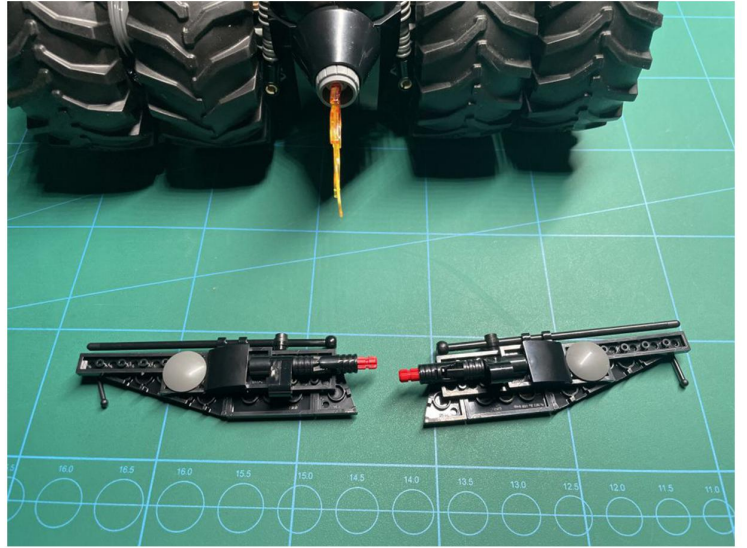

Led Light Installation Guide

LEGO 76240

DC Batman Batmobile Tumbler

RC Version

Installing RC Moduel

RC Sound Version

Installing Sound Kit