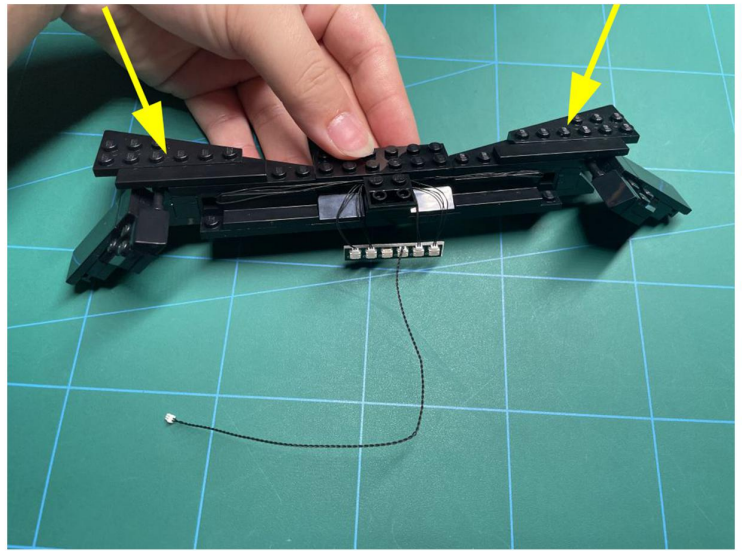

Led Light Installation Guide

LEGO 76240

DC Batman Batmobile Tumbler

RC Version

Installing RC Moduel

RC Sound Version

Installing Sound Kit