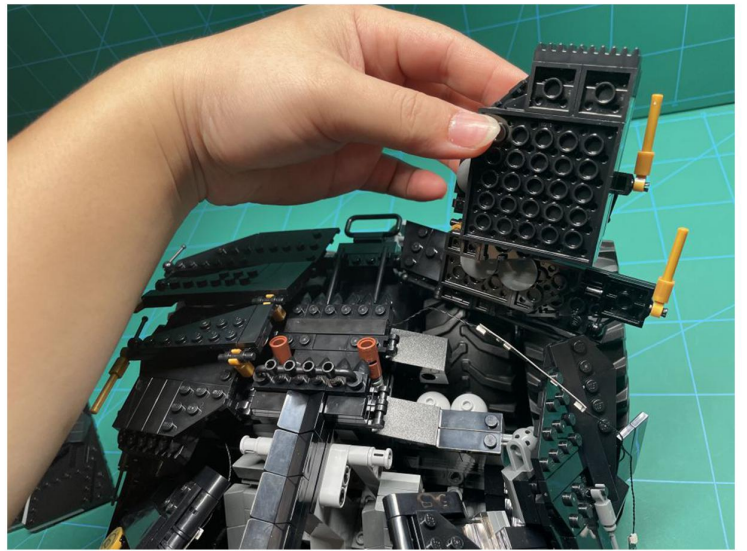

Led Light Installation Guide

LEGO 76240

DC Batman Batmobile Tumbler

RC Version

Installing RC Moduel

RC Sound Version

Installing Sound Kit