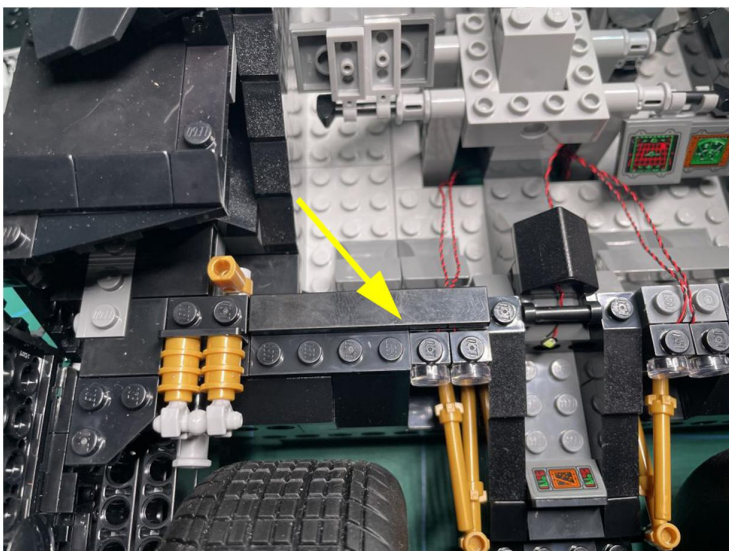

Led Light Installation Guide

LEGO 76240

DC Batman Batmobile Tumbler

RC Version

Installing RC Moduel

RC Sound Version

Installing Sound Kit