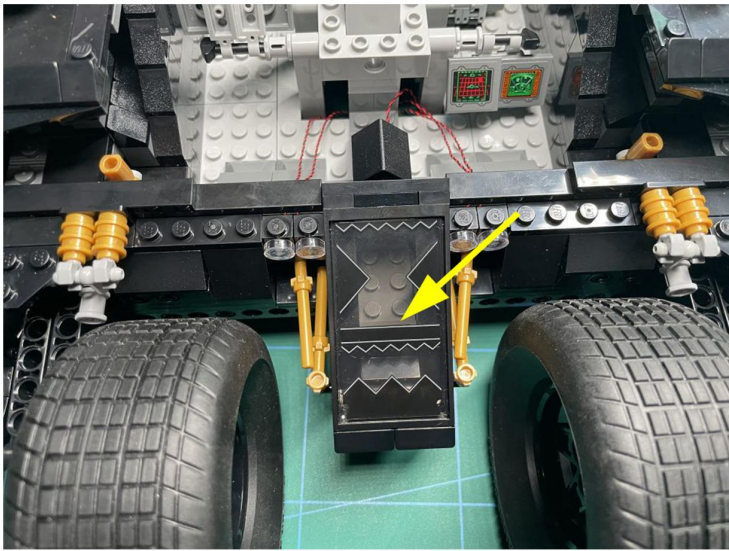

Led Light Installation Guide

LEGO 76240

DC Batman Batmobile Tumbler

RC Version

Installing RC Moduel

RC Sound Version

Installing Sound Kit