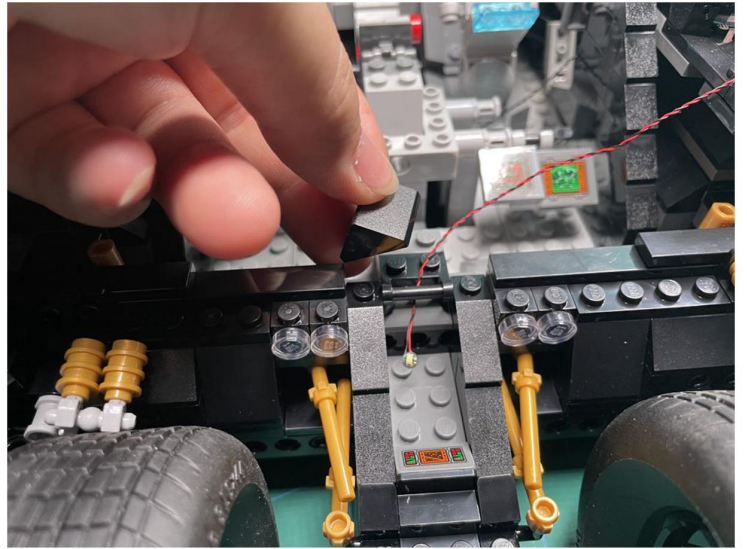

Led Light Installation Guide

LEGO 76240

DC Batman Batmobile Tumbler

RC Version

Installing RC Moduel

RC Sound Version

Installing Sound Kit