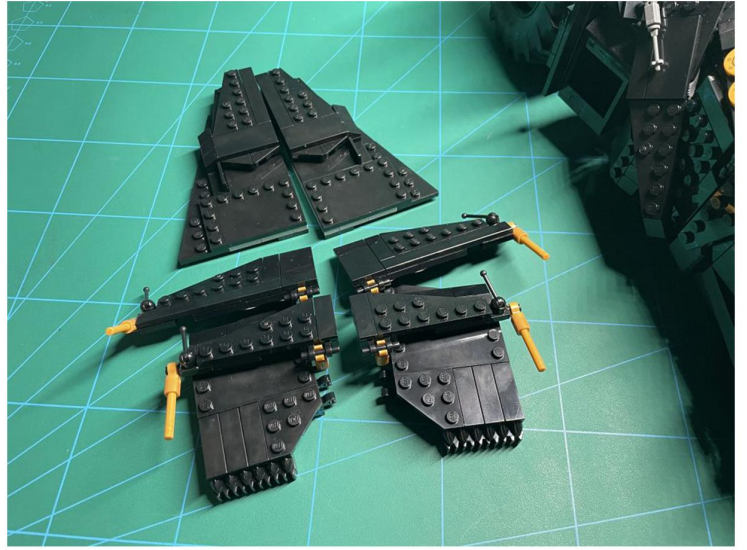

Led Light Installation Guide

LEGO 76240

DC Batman Batmobile Tumbler

RC Version

Installing RC Moduel

RC Sound Version

Installing Sound Kit