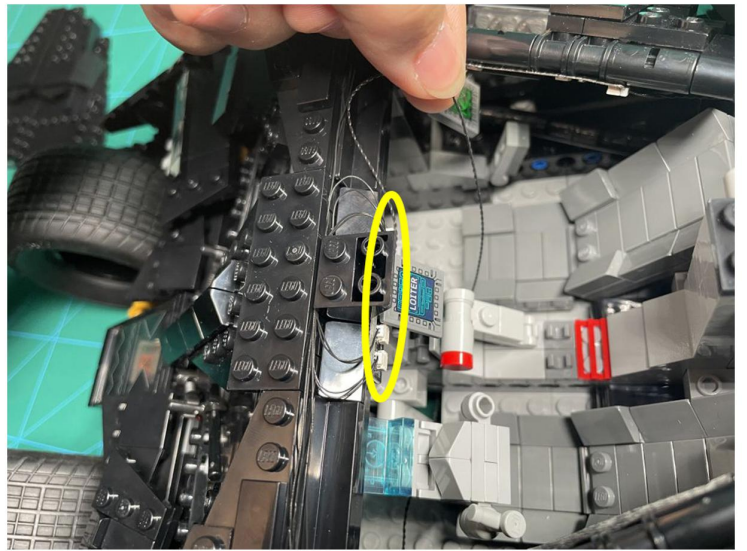

Led Light Installation Guide

LEGO 76240

DC Batman Batmobile Tumbler

RC Version

Installing RC Moduel

RC Sound Version

Installing Sound Kit