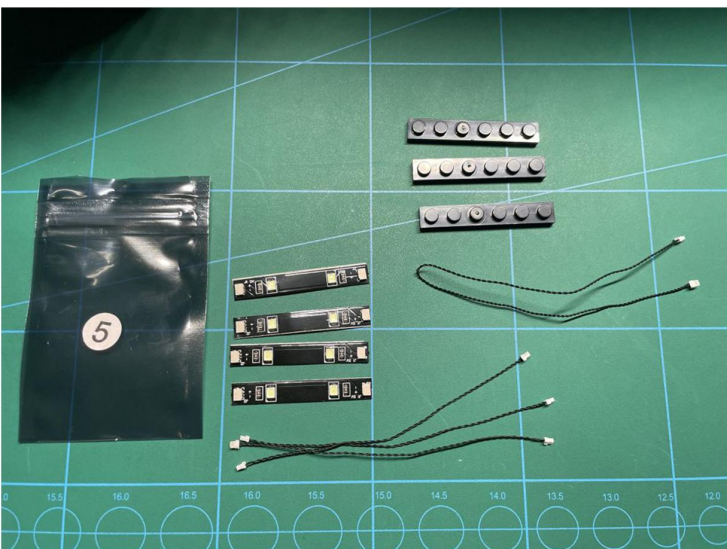

Led Light Installation Guide

LEGO 76240

DC Batman Batmobile Tumbler

RC Version

Installing RC Moduel

RC Sound Version

Installing Sound Kit