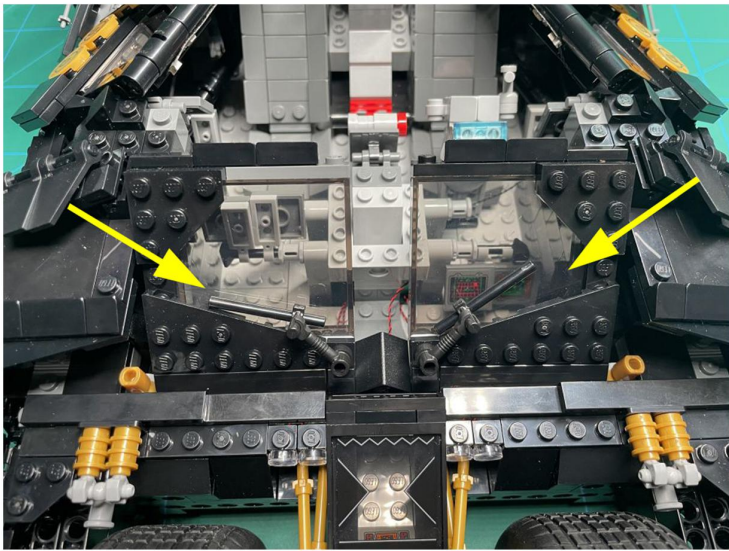

Led Light Installation Guide

LEGO 76240

DC Batman Batmobile Tumbler

RC Version

Installing RC Moduel

RC Sound Version

Installing Sound Kit