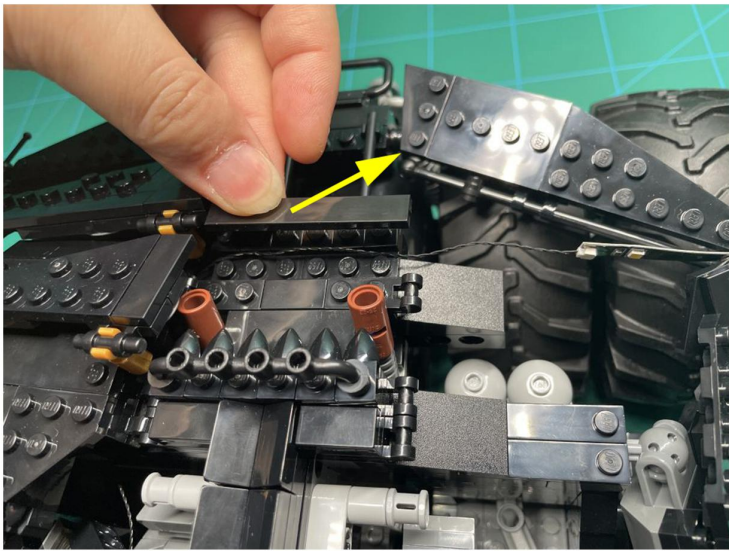

Led Light Installation Guide

LEGO 76240

DC Batman Batmobile Tumbler

RC Version

Installing RC Moduel

RC Sound Version

Installing Sound Kit