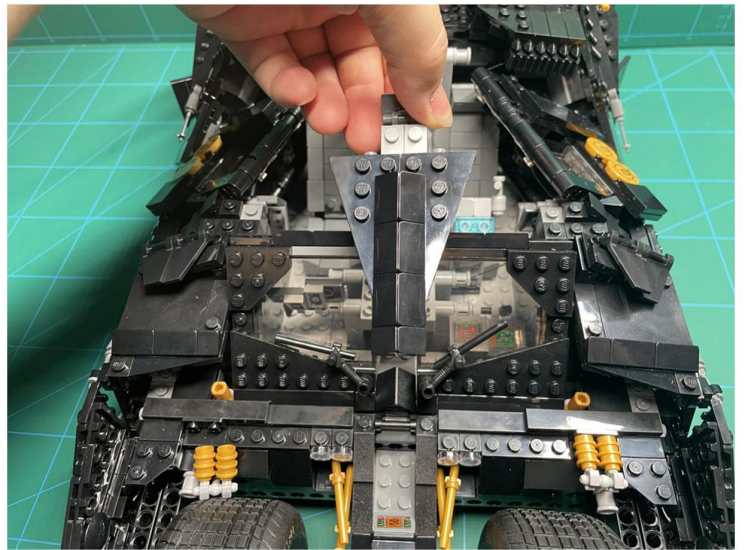

Led Light Installation Guide

LEGO 76240

DC Batman Batmobile Tumbler

RC Version

Installing RC Moduel

RC Sound Version

Installing Sound Kit