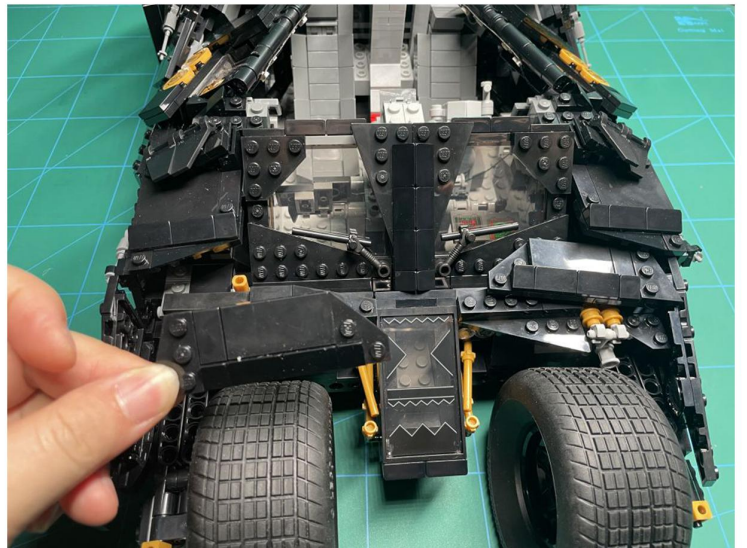

Led Light Installation Guide

LEGO 76240

DC Batman Batmobile Tumbler

RC Version

Installing RC Moduel

RC Sound Version

Installing Sound Kit