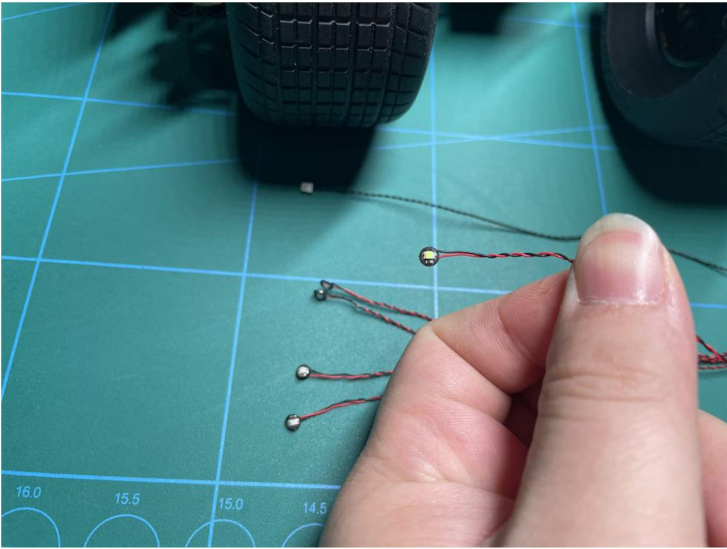

Led Light Installation Guide

LEGO 76240

DC Batman Batmobile Tumbler

RC Version

Installing RC Moduel

RC Sound Version

Installing Sound Kit