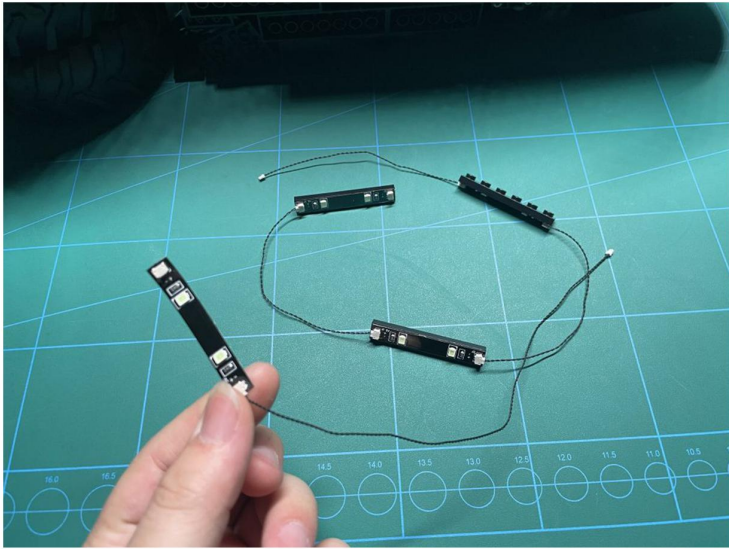

Led Light Installation Guide

LEGO 76240

DC Batman Batmobile Tumbler

RC Version

Installing RC Moduel

RC Sound Version

Installing Sound Kit