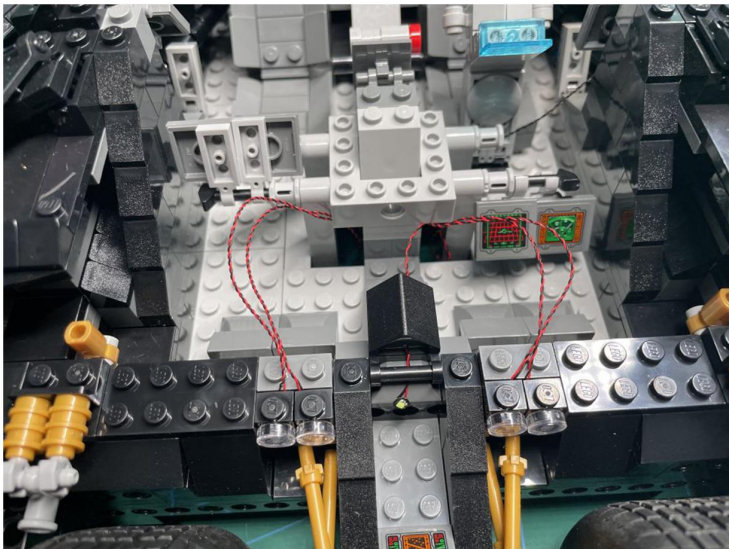

Led Light Installation Guide

LEGO 76240

DC Batman Batmobile Tumbler

RC Version

Installing RC Moduel

RC Sound Version

Installing Sound Kit