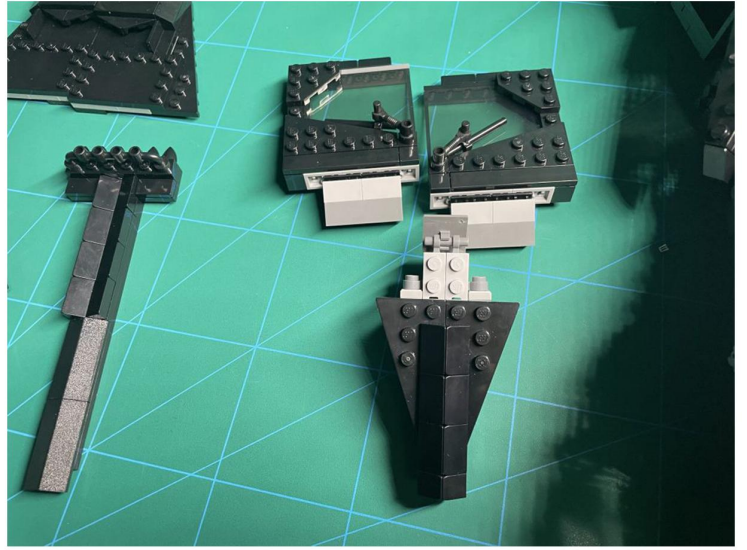

Led Light Installation Guide

LEGO 76240

DC Batman Batmobile Tumbler

RC Version

Installing RC Moduel

RC Sound Version

Installing Sound Kit