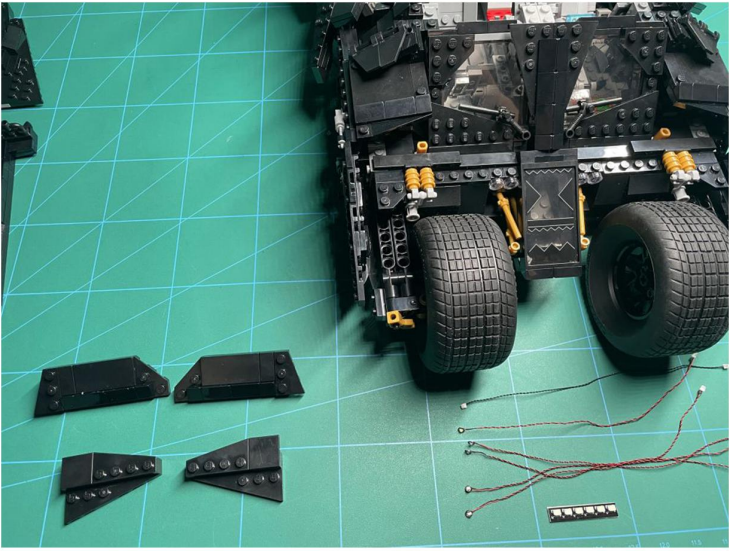

Led Light Installation Guide

LEGO 76240

DC Batman Batmobile Tumbler

RC Version

Installing RC Moduel

RC Sound Version

Installing Sound Kit