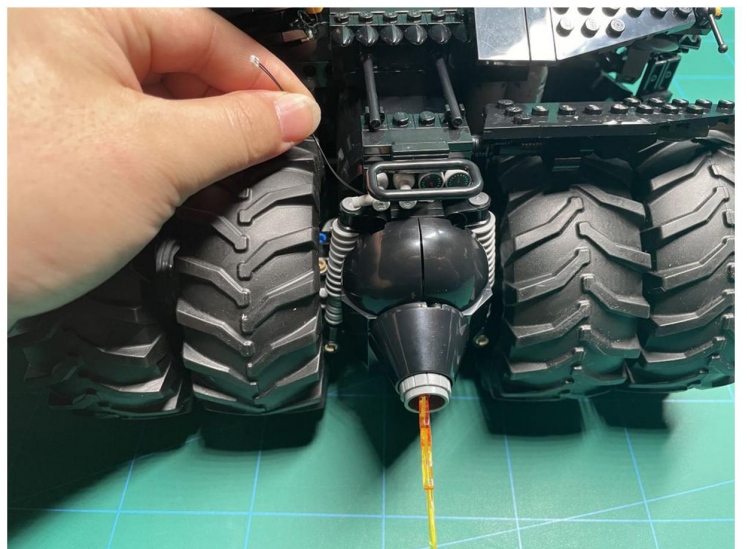

Led Light Installation Guide

LEGO 76240

DC Batman Batmobile Tumbler

RC Version

Installing RC Moduel

RC Sound Version

Installing Sound Kit