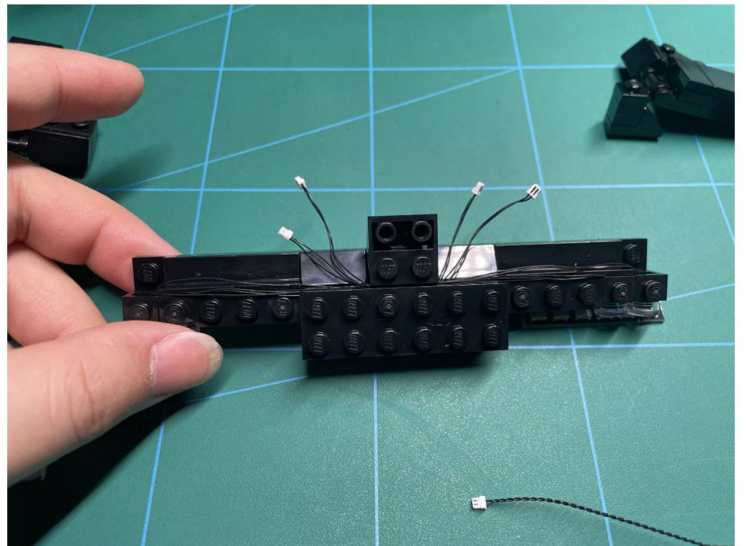

Led Light Installation Guide

LEGO 76240

DC Batman Batmobile Tumbler

RC Version

Installing RC Moduel

RC Sound Version

Installing Sound Kit