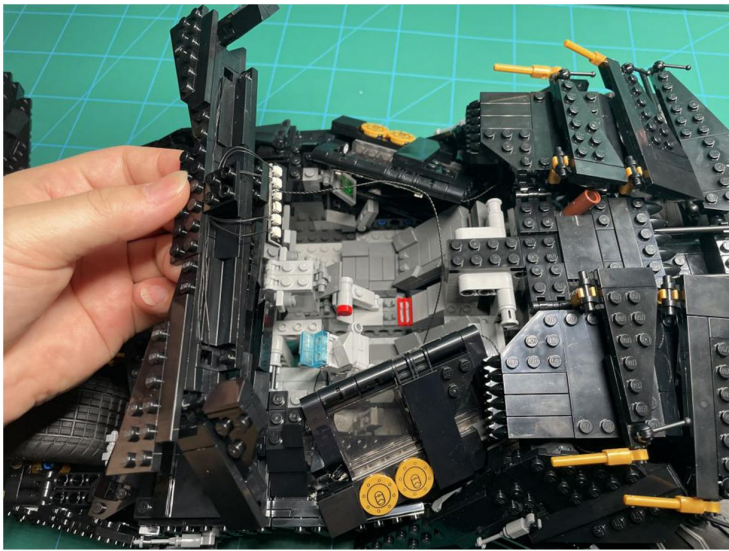

Led Light Installation Guide

LEGO 76240

DC Batman Batmobile Tumbler

RC Version

Installing RC Moduel

RC Sound Version

Installing Sound Kit