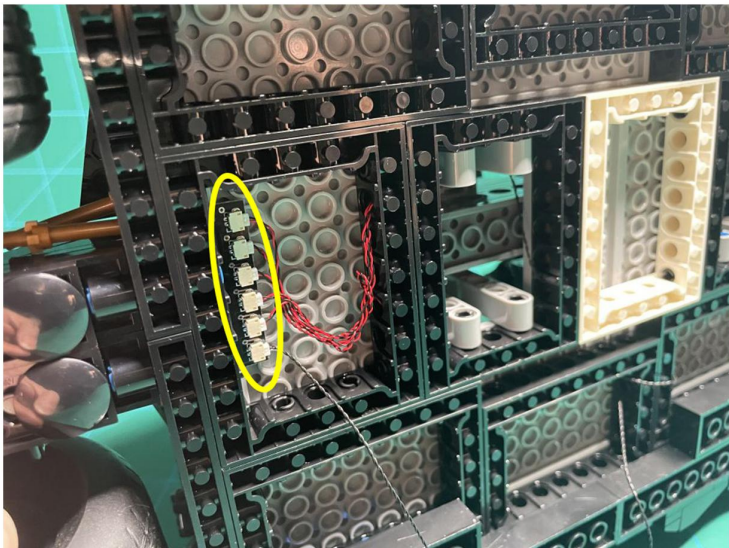

Led Light Installation Guide

LEGO 76240

DC Batman Batmobile Tumbler

RC Version

Installing RC Moduel

RC Sound Version

Installing Sound Kit