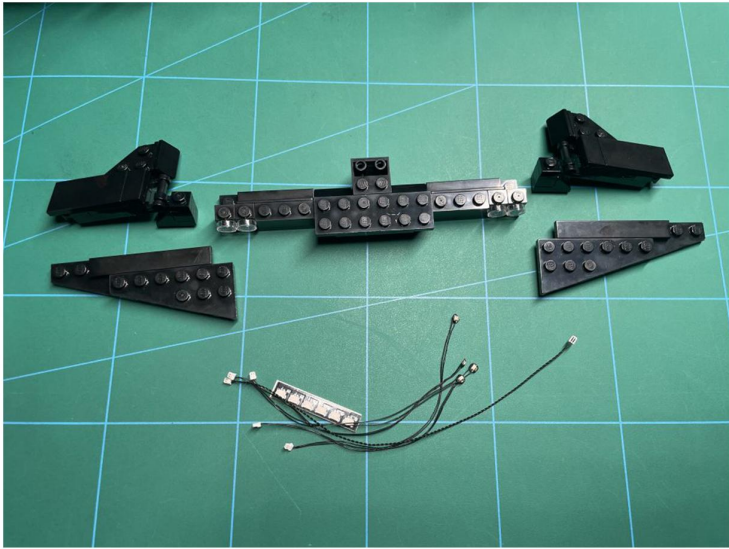

Led Light Installation Guide

LEGO 76240

DC Batman Batmobile Tumbler

RC Version

Installing RC Moduel

RC Sound Version

Installing Sound Kit