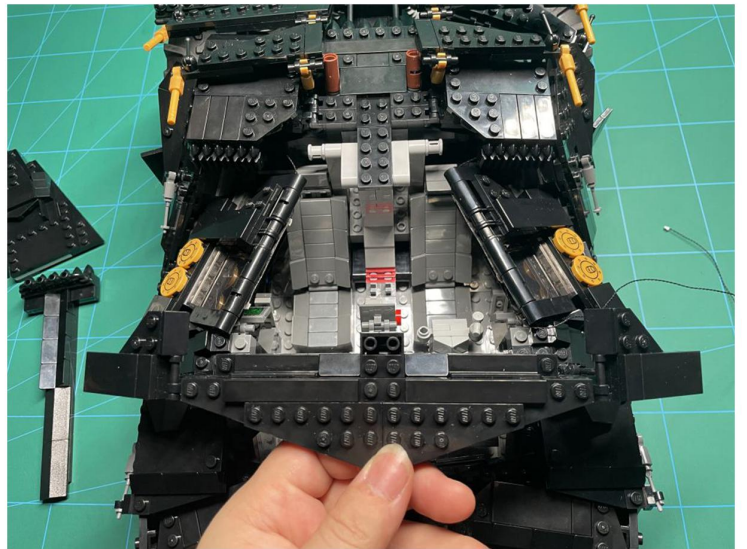

Led Light Installation Guide

LEGO 76240

DC Batman Batmobile Tumbler

RC Version

Installing RC Moduel

RC Sound Version

Installing Sound Kit