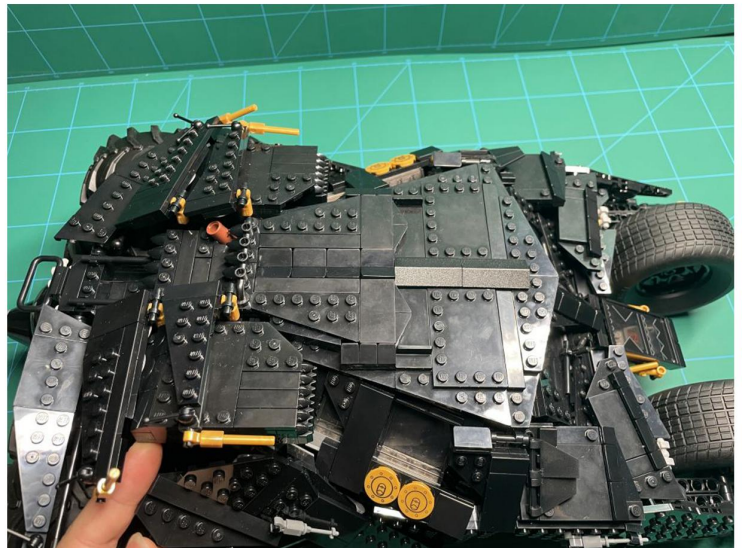

Led Light Installation Guide

LEGO 76240

DC Batman Batmobile Tumbler

RC Version

Installing RC Moduel

RC Sound Version

Installing Sound Kit