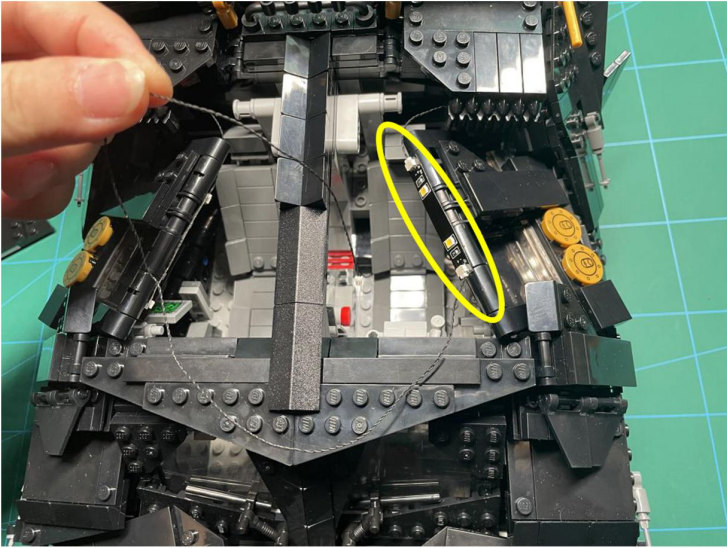

Led Light Installation Guide

LEGO 76240

DC Batman Batmobile Tumbler

RC Version

Installing RC Moduel

RC Sound Version

Installing Sound Kit