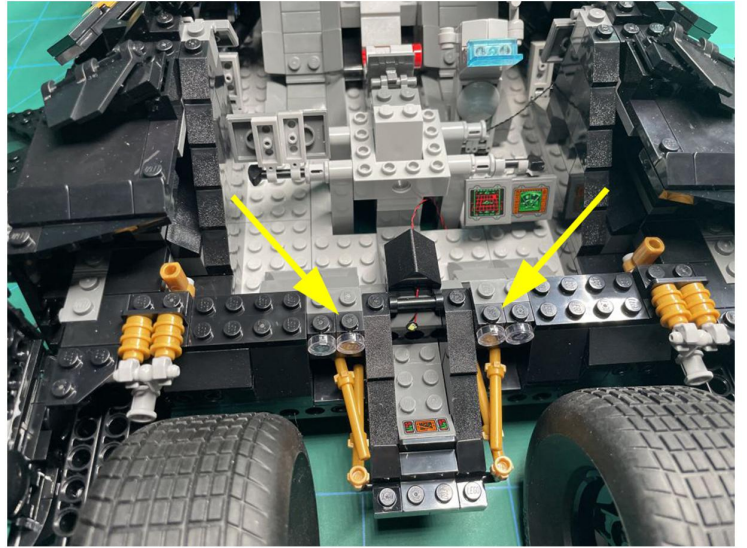

Led Light Installation Guide

LEGO 76240

DC Batman Batmobile Tumbler

RC Version

Installing RC Moduel

RC Sound Version

Installing Sound Kit