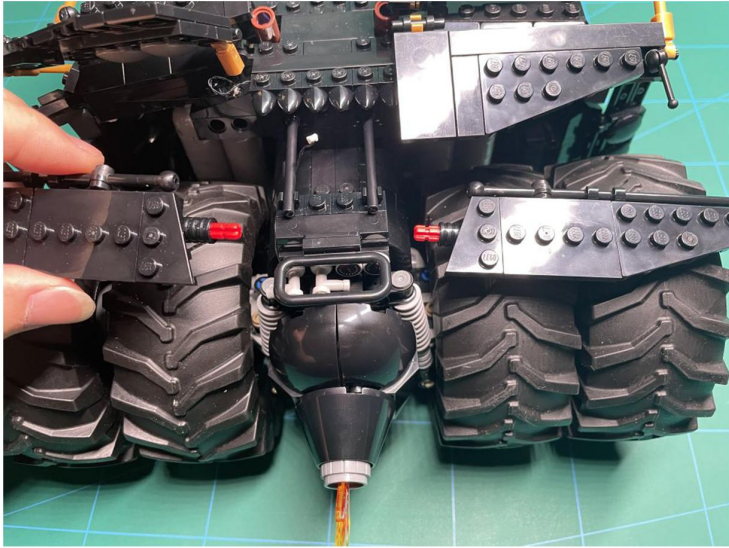

Led Light Installation Guide

LEGO 76240

DC Batman Batmobile Tumbler

RC Version

Installing RC Moduel

RC Sound Version

Installing Sound Kit