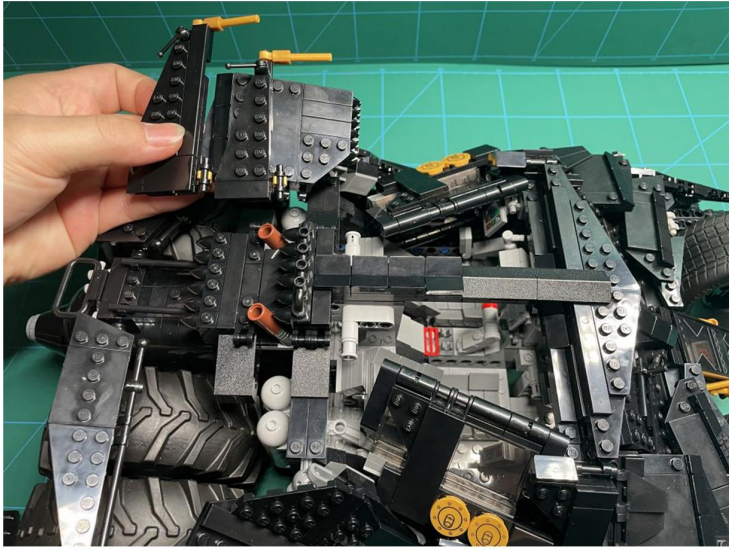

Led Light Installation Guide

LEGO 76240

DC Batman Batmobile Tumbler

RC Version

Installing RC Moduel

RC Sound Version

Installing Sound Kit