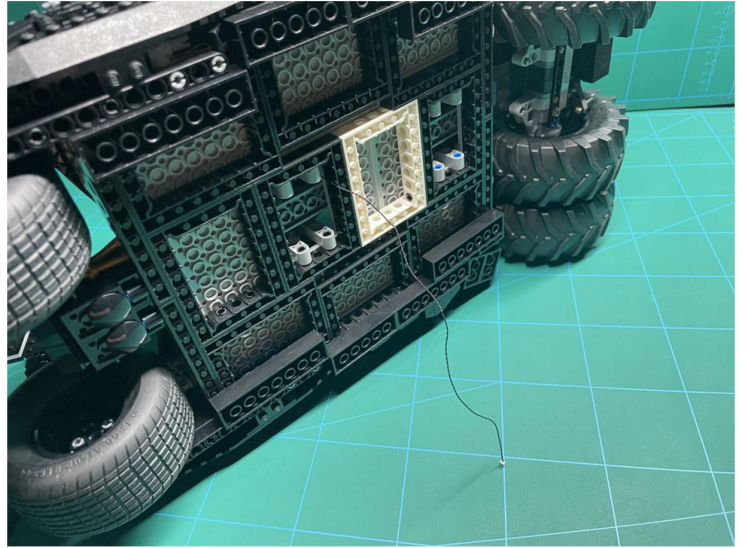

Led Light Installation Guide

LEGO 76240

DC Batman Batmobile Tumbler

RC Version

Installing RC Moduel

RC Sound Version

Installing Sound Kit