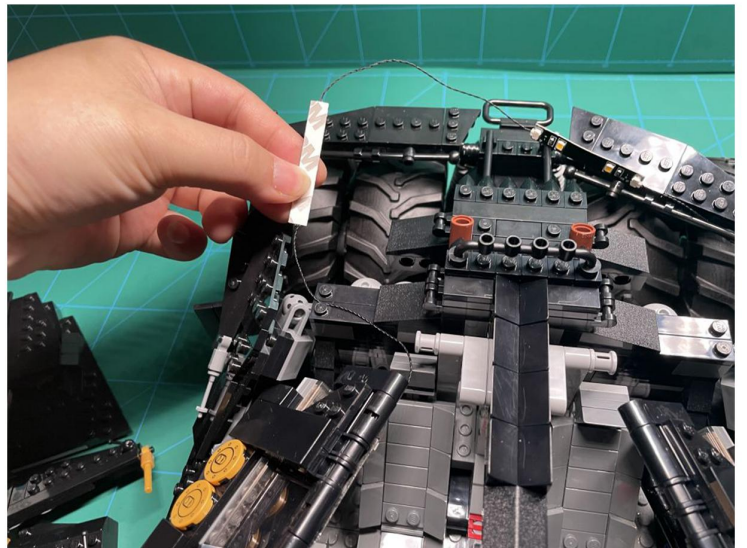

Led Light Installation Guide

LEGO 76240

DC Batman Batmobile Tumbler

RC Version

Installing RC Moduel

RC Sound Version

Installing Sound Kit