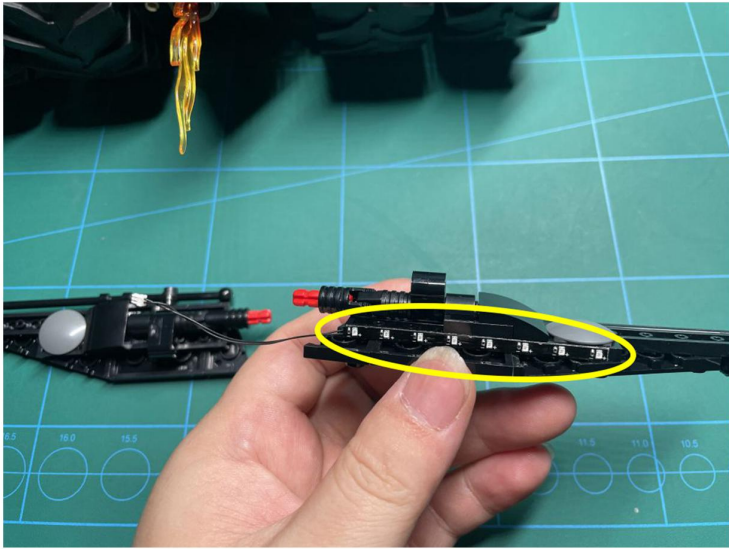

Led Light Installation Guide

LEGO 76240

DC Batman Batmobile Tumbler

RC Version

Installing RC Moduel

RC Sound Version

Installing Sound Kit