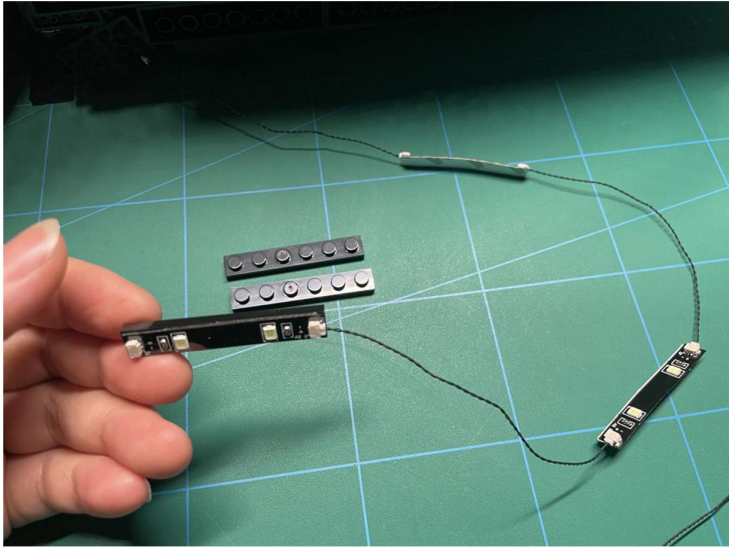

Led Light Installation Guide

LEGO 76240

DC Batman Batmobile Tumbler

RC Version

Installing RC Moduel

RC Sound Version

Installing Sound Kit