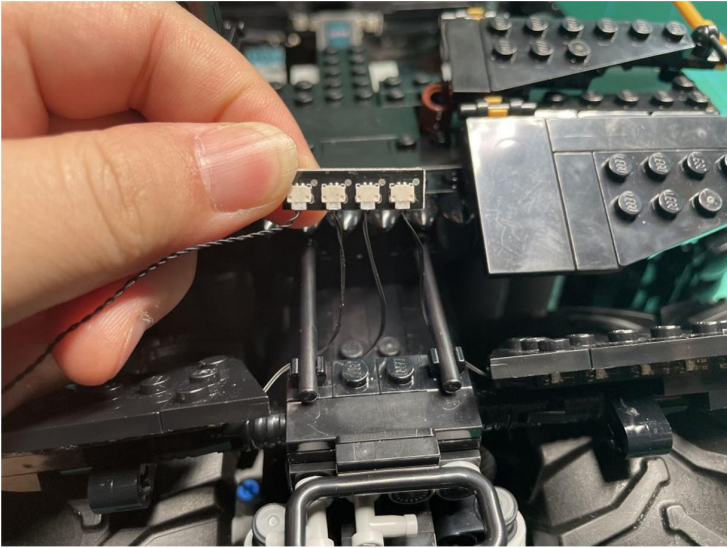

Led Light Installation Guide

LEGO 76240

DC Batman Batmobile Tumbler

RC Version

Installing RC Moduel

RC Sound Version

Installing Sound Kit