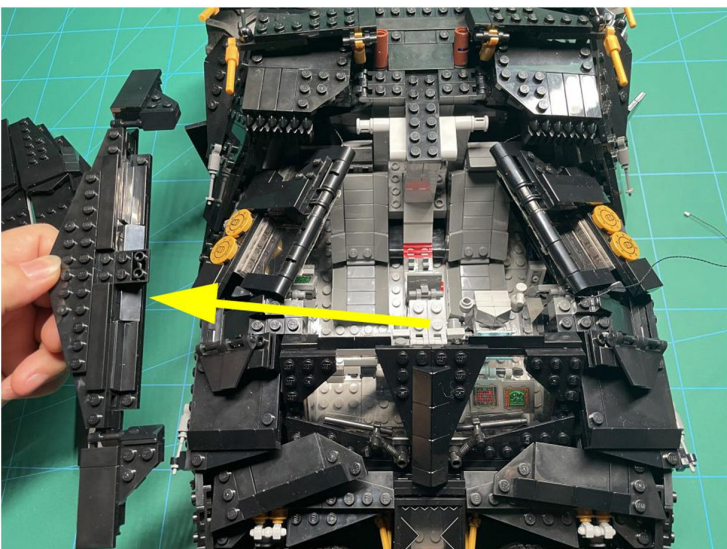

Led Light Installation Guide

LEGO 76240

DC Batman Batmobile Tumbler

RC Version

Installing RC Moduel

RC Sound Version

Installing Sound Kit