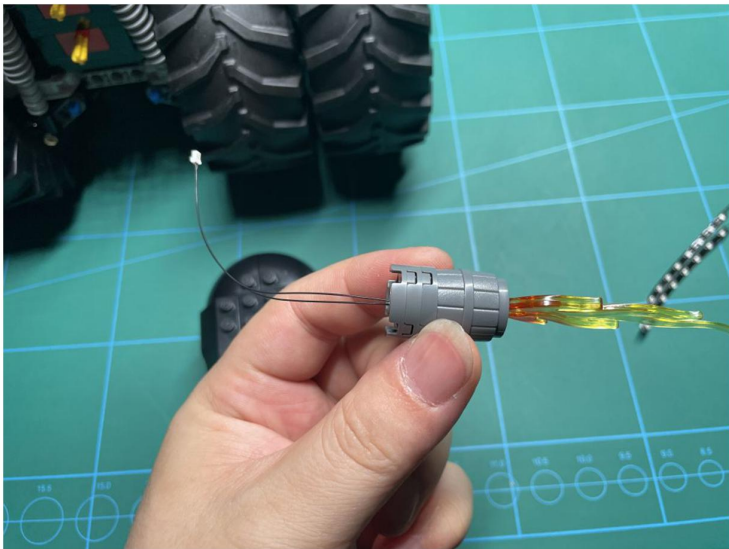

Led Light Installation Guide

LEGO 76240

DC Batman Batmobile Tumbler

RC Version

Installing RC Moduel

RC Sound Version

Installing Sound Kit