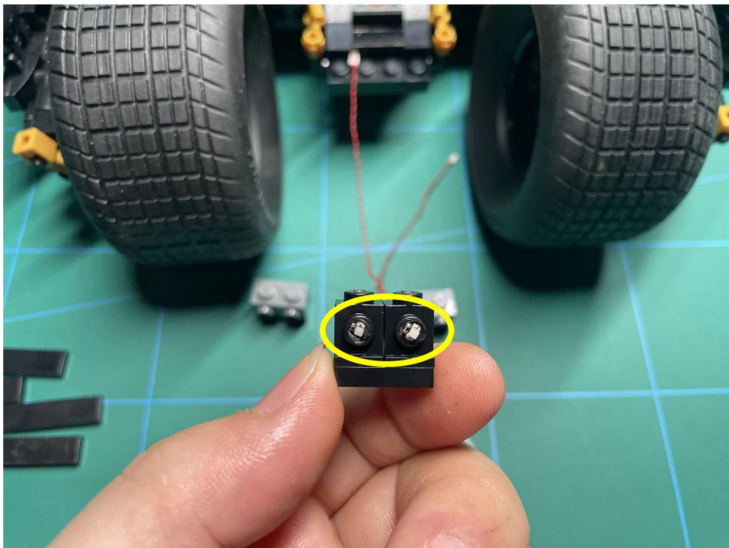

Led Light Installation Guide

LEGO 76240

DC Batman Batmobile Tumbler

RC Version

Installing RC Moduel

RC Sound Version

Installing Sound Kit