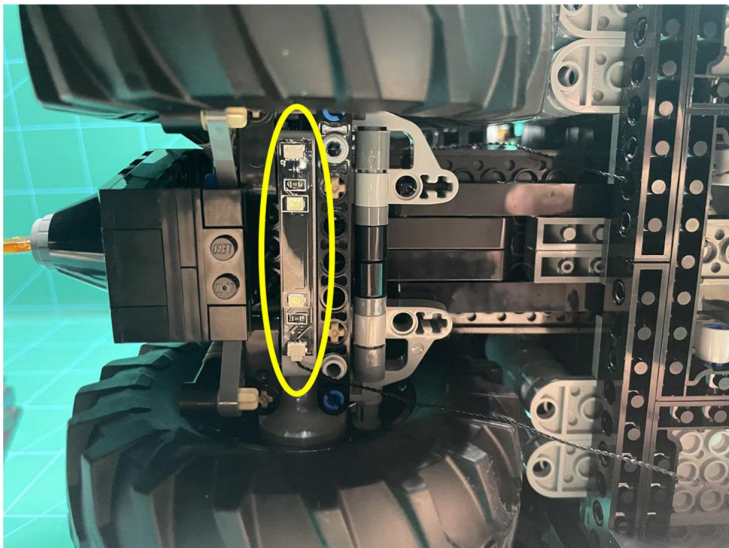

Led Light Installation Guide

LEGO 76240

DC Batman Batmobile Tumbler

RC Version

Installing RC Moduel

RC Sound Version

Installing Sound Kit