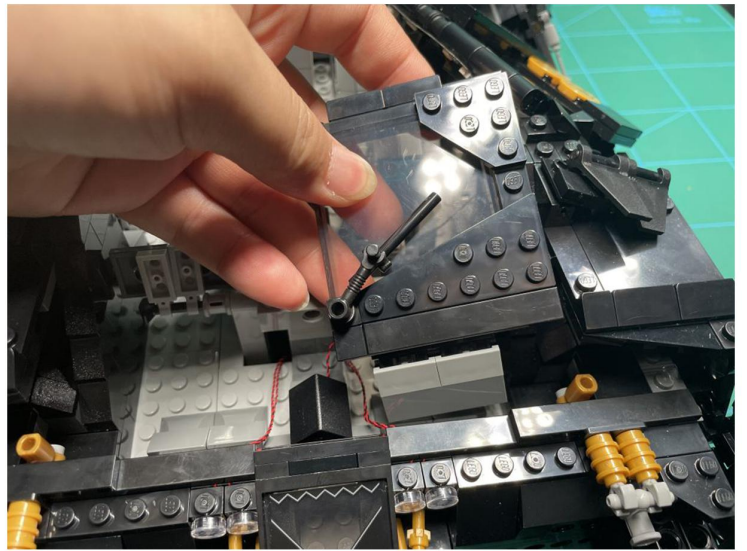

Led Light Installation Guide

LEGO 76240

DC Batman Batmobile Tumbler

RC Version

Installing RC Moduel

RC Sound Version

Installing Sound Kit