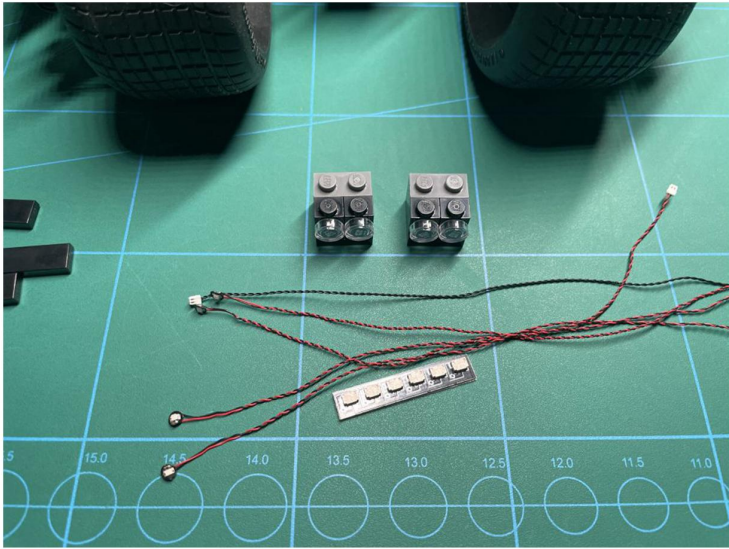

Led Light Installation Guide

LEGO 76240

DC Batman Batmobile Tumbler

RC Version

Installing RC Moduel

RC Sound Version

Installing Sound Kit