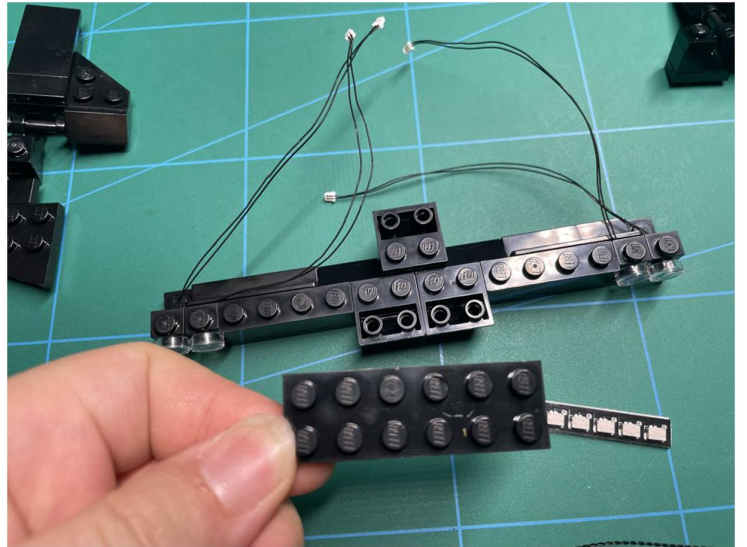

Led Light Installation Guide

LEGO 76240

DC Batman Batmobile Tumbler

RC Version

Installing RC Moduel

RC Sound Version

Installing Sound Kit