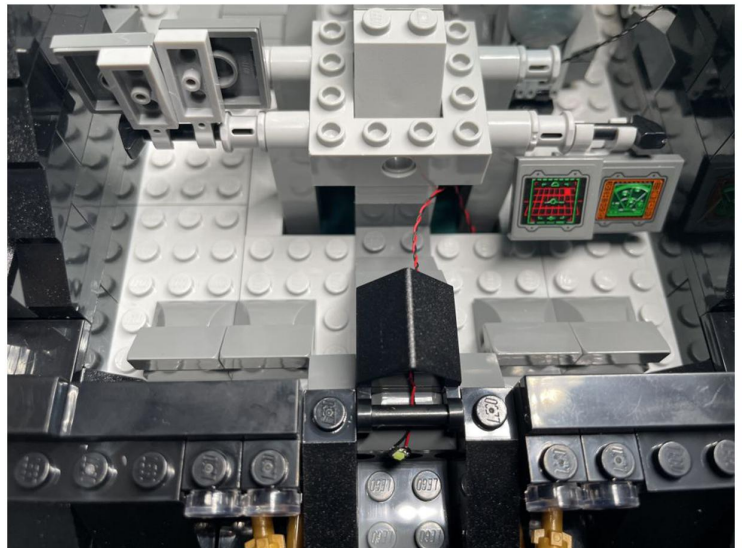

Led Light Installation Guide

LEGO 76240

DC Batman Batmobile Tumbler

RC Version

Installing RC Moduel

RC Sound Version

Installing Sound Kit