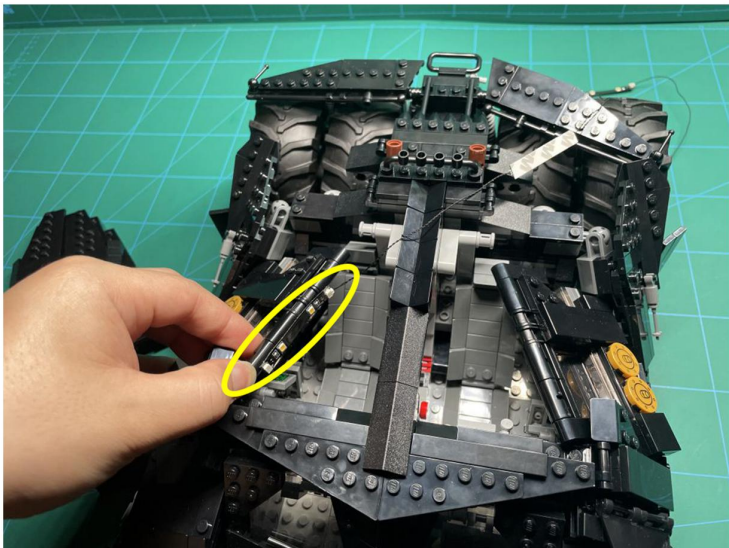

Led Light Installation Guide

LEGO 76240

DC Batman Batmobile Tumbler

RC Version

Installing RC Moduel

RC Sound Version

Installing Sound Kit