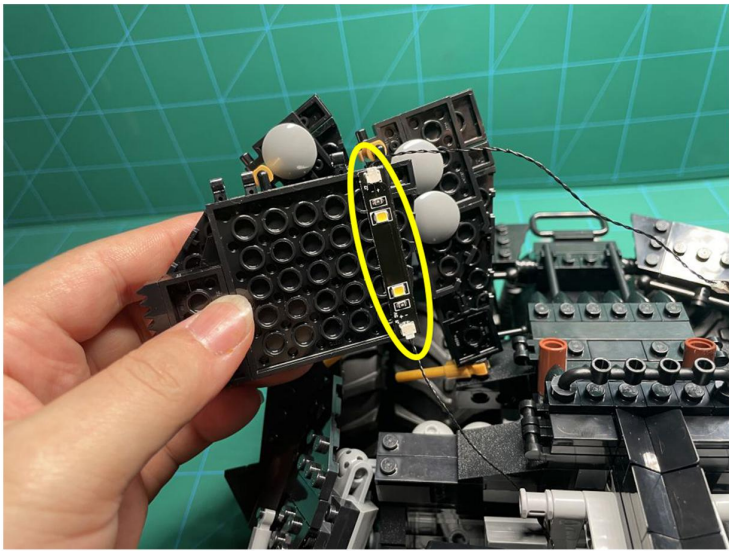

Led Light Installation Guide

LEGO 76240

DC Batman Batmobile Tumbler

RC Version

Installing RC Moduel

RC Sound Version

Installing Sound Kit