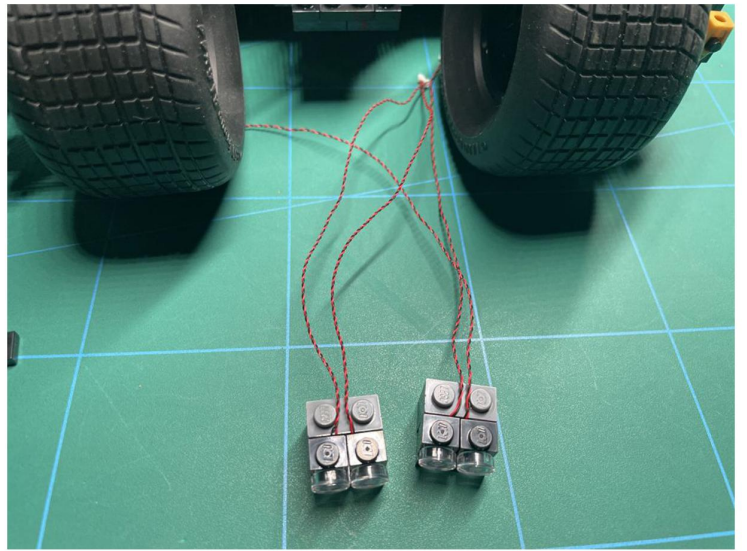

Led Light Installation Guide

LEGO 76240

DC Batman Batmobile Tumbler

RC Version

Installing RC Moduel

RC Sound Version

Installing Sound Kit