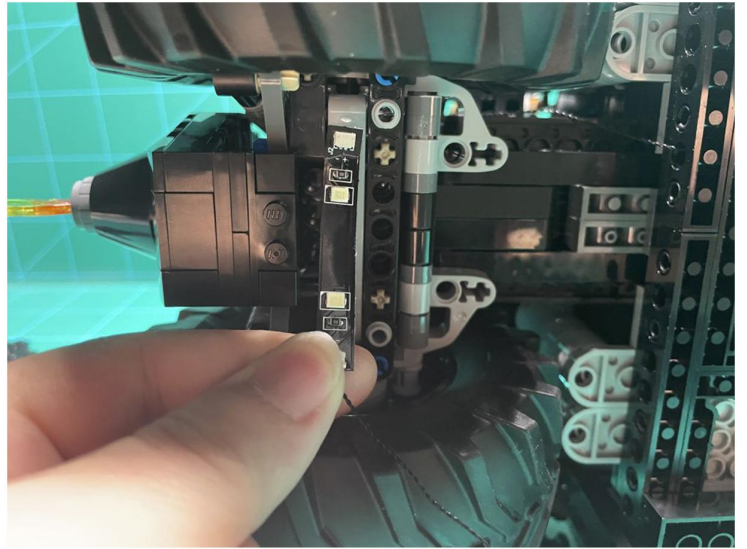

Led Light Installation Guide

LEGO 76240

DC Batman Batmobile Tumbler

RC Version

Installing RC Moduel

RC Sound Version

Installing Sound Kit