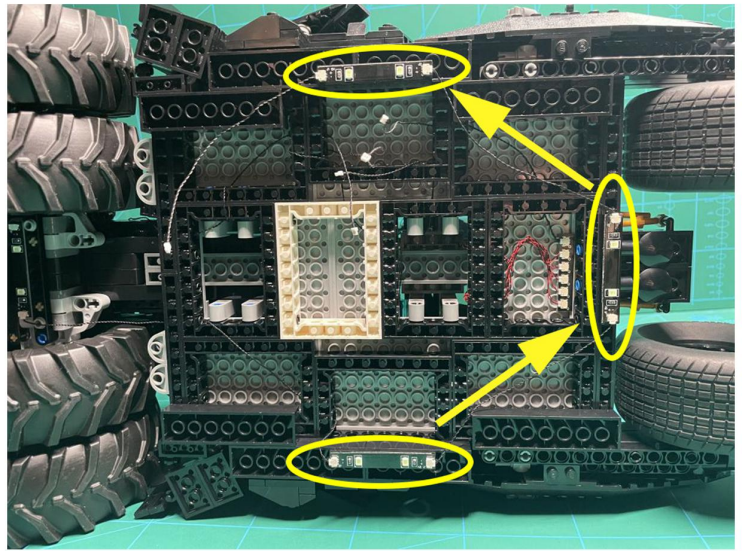

Led Light Installation Guide

LEGO 76240

DC Batman Batmobile Tumbler

RC Version

Installing RC Moduel

RC Sound Version

Installing Sound Kit