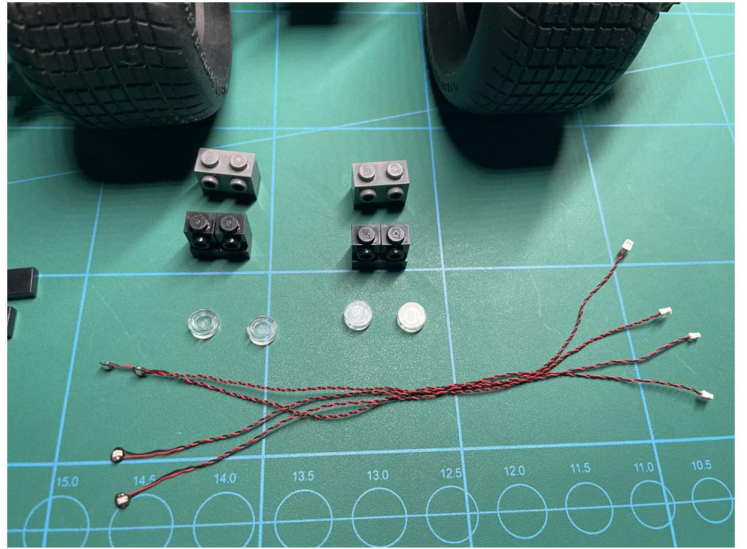

Led Light Installation Guide

LEGO 76240

DC Batman Batmobile Tumbler

RC Version

Installing RC Moduel

RC Sound Version

Installing Sound Kit