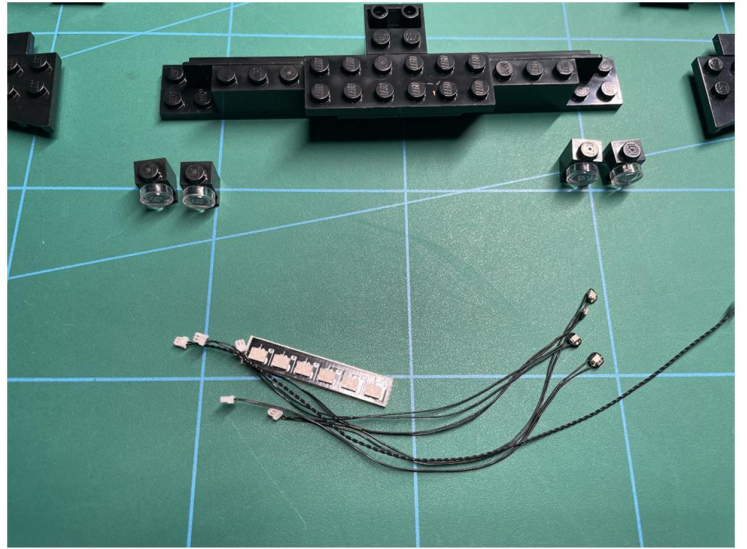

Led Light Installation Guide

LEGO 76240

DC Batman Batmobile Tumbler

RC Version

Installing RC Moduel

RC Sound Version

Installing Sound Kit