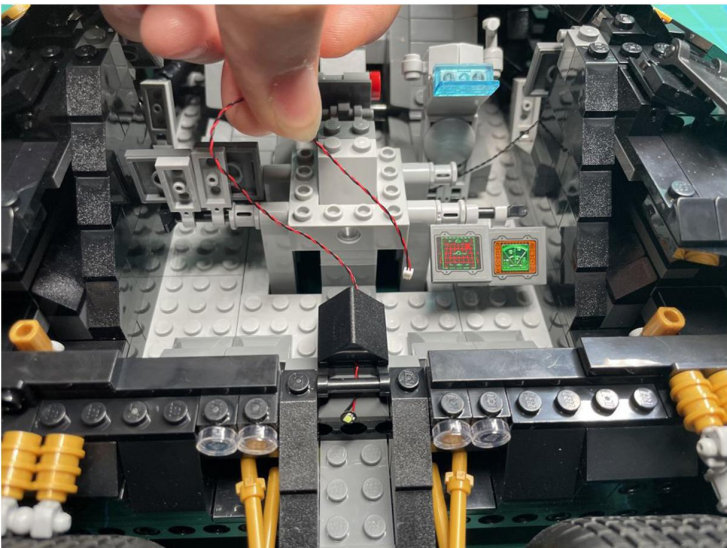

Led Light Installation Guide

LEGO 76240

DC Batman Batmobile Tumbler

RC Version

Installing RC Moduel

RC Sound Version

Installing Sound Kit