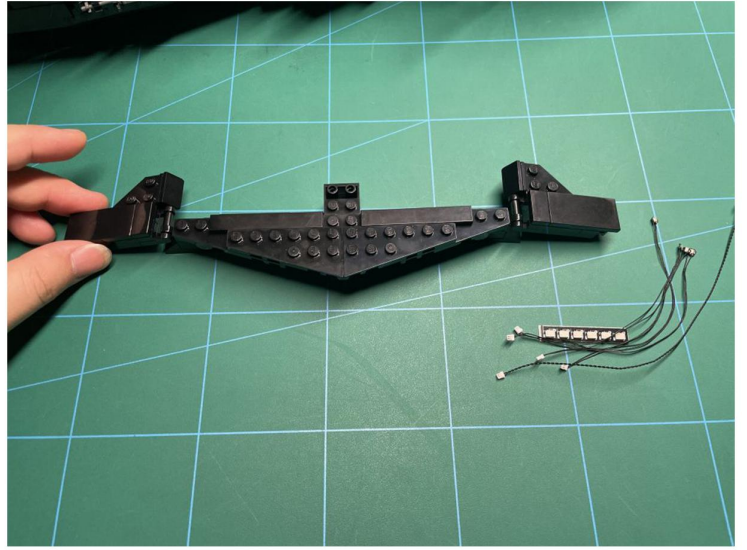

Led Light Installation Guide

LEGO 76240

DC Batman Batmobile Tumbler

RC Version

Installing RC Moduel

RC Sound Version

Installing Sound Kit