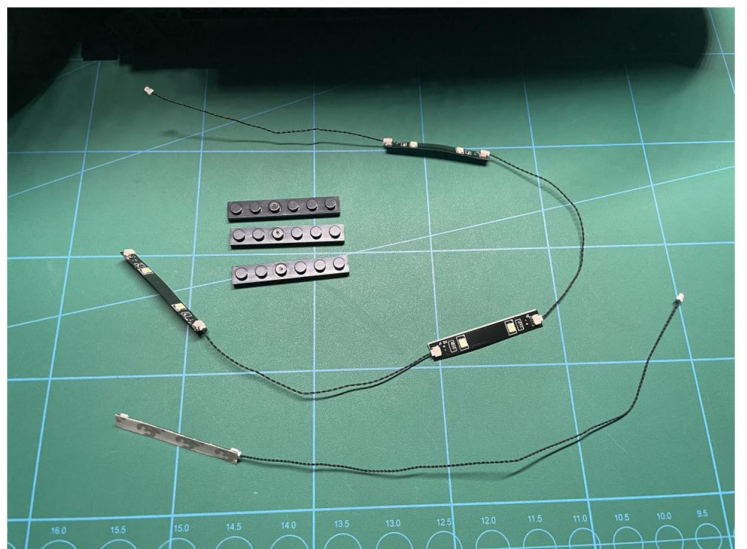

Led Light Installation Guide

LEGO 76240

DC Batman Batmobile Tumbler

RC Version

Installing RC Moduel

RC Sound Version

Installing Sound Kit