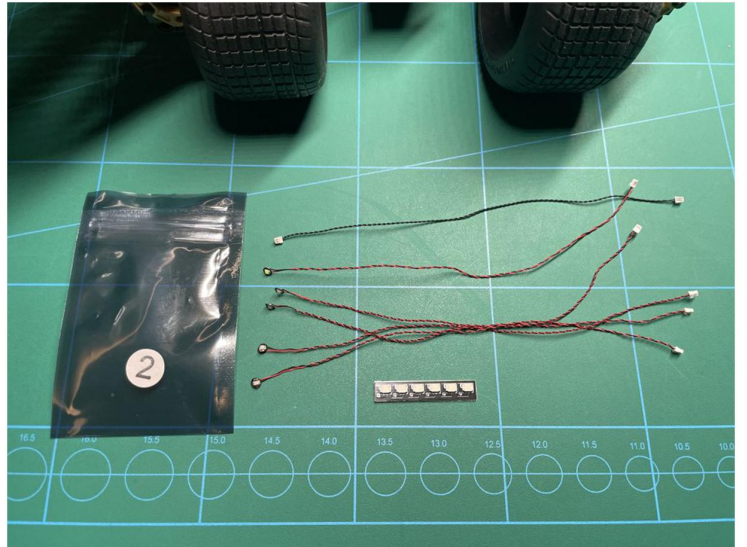

Led Light Installation Guide

LEGO 76240

DC Batman Batmobile Tumbler

RC Version

Installing RC Moduel

RC Sound Version

Installing Sound Kit