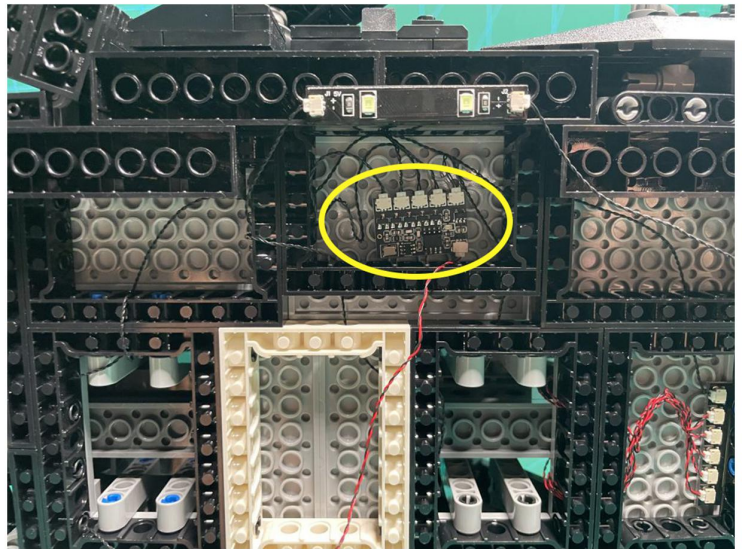

Led Light Installation Guide

LEGO 76240

DC Batman Batmobile Tumbler

RC Version

Installing RC Moduel

RC Sound Version

Installing Sound Kit