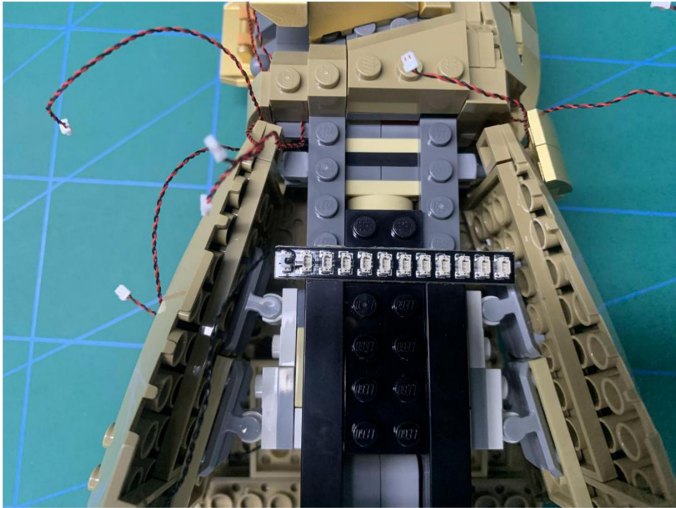

Led Light Installation Guide

Lego 76191

Infinity Gauntlet

the Following Steps is for Standard Version