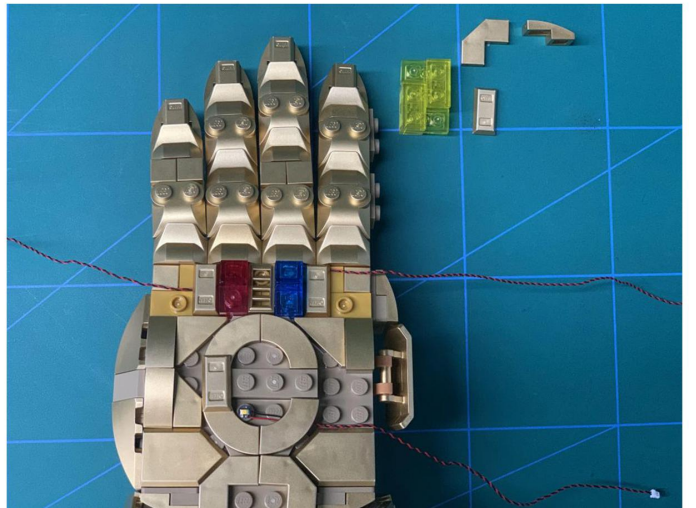

Led Light Installation Guide

Lego 76191

Infinity Gauntlet

the Following Steps is for Standard Version