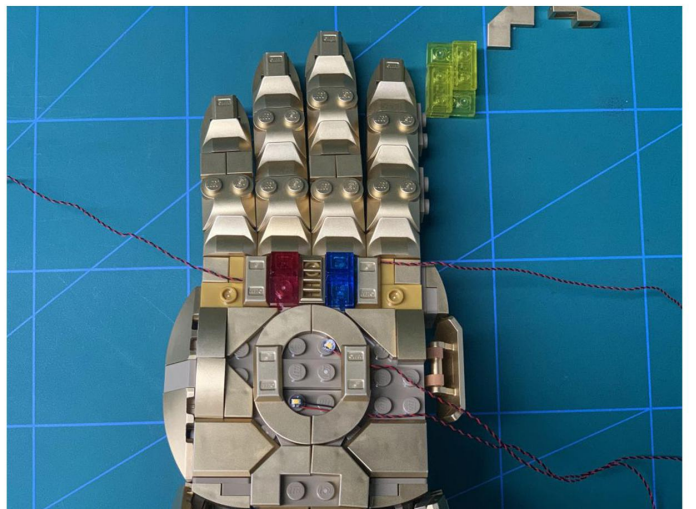

Led Light Installation Guide

Lego 76191

Infinity Gauntlet

the Following Steps is for Standard Version