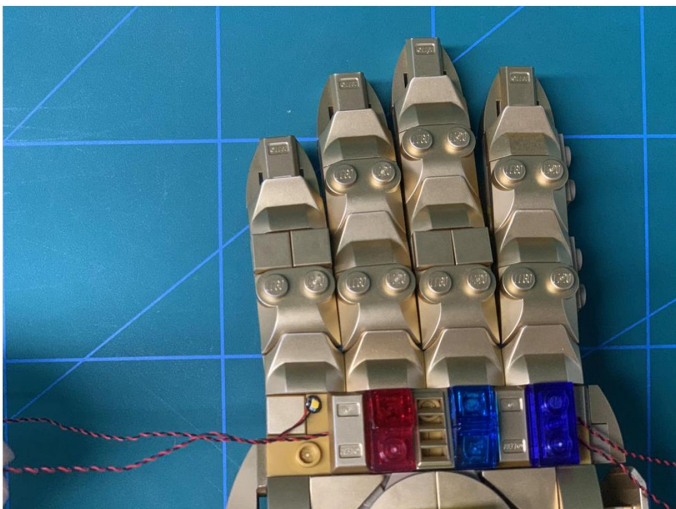

Led Light Installation Guide

Lego 76191

Infinity Gauntlet

the Following Steps is for Standard Version