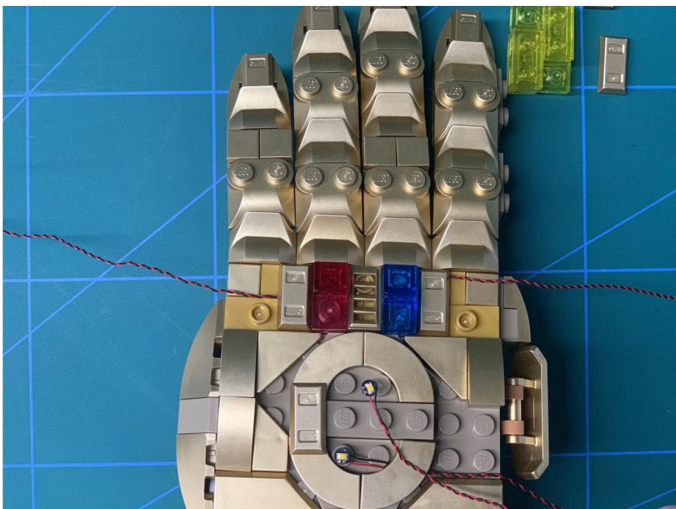

Led Light Installation Guide

Lego 76191

Infinity Gauntlet

the Following Steps is for Standard Version