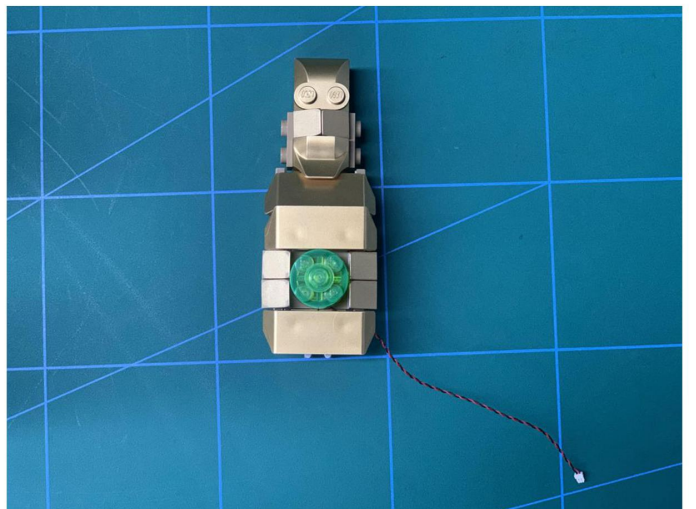

Led Light Installation Guide

Lego 76191

Infinity Gauntlet

the Following Steps is for Standard Version