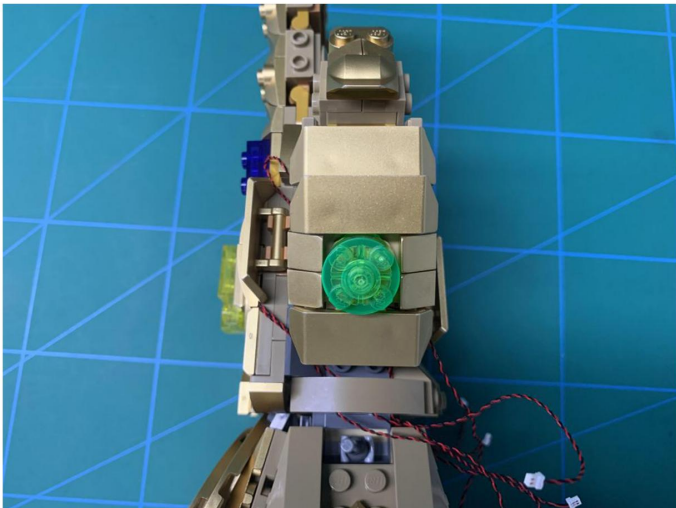

Led Light Installation Guide

Lego 76191

Infinity Gauntlet

the Following Steps is for Standard Version