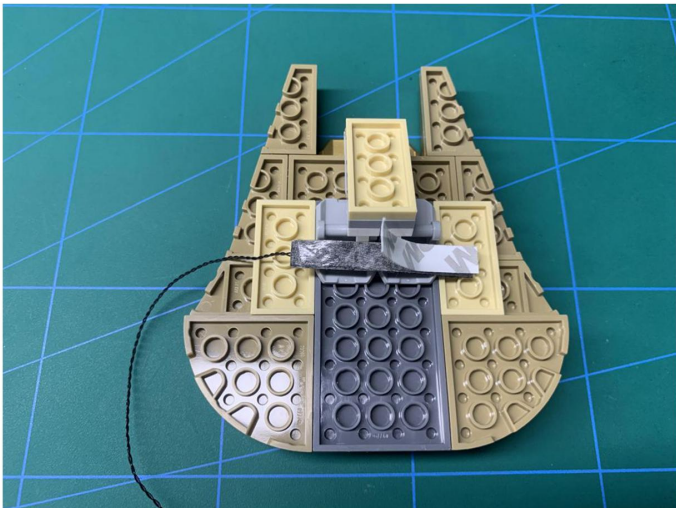

Led Light Installation Guide

Lego 76191

Infinity Gauntlet

the Following Steps is for Standard Version