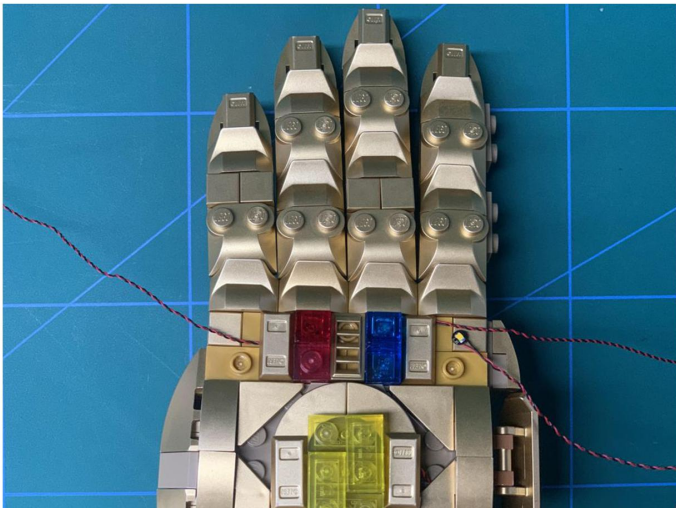

Led Light Installation Guide

Lego 76191

Infinity Gauntlet

the Following Steps is for Standard Version