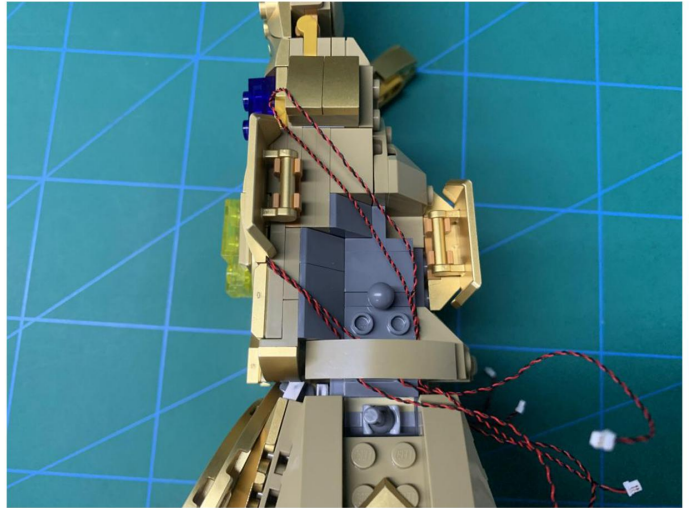

Led Light Installation Guide

Lego 76191

Infinity Gauntlet

the Following Steps is for Standard Version