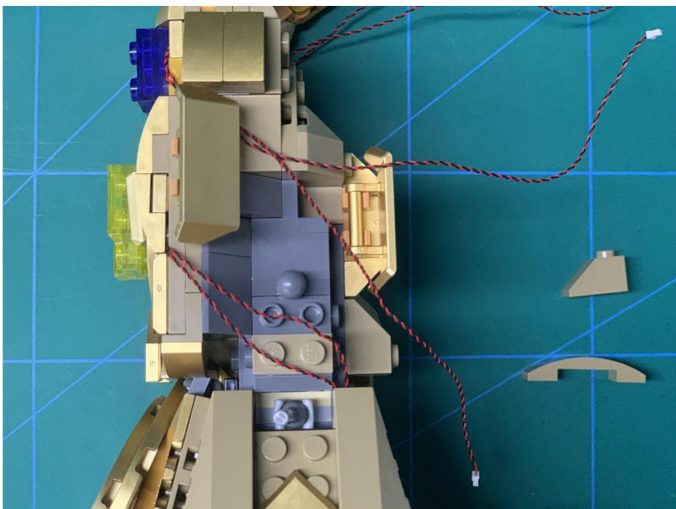

Led Light Installation Guide

Lego 76191

Infinity Gauntlet

the Following Steps is for Standard Version