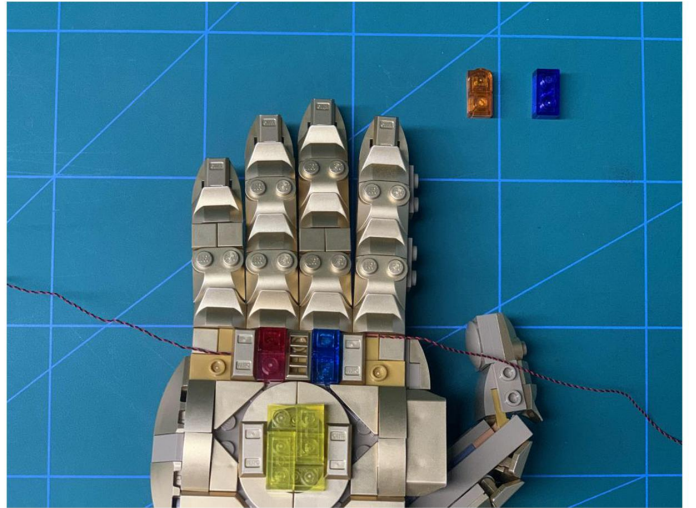

Led Light Installation Guide

Lego 76191

Infinity Gauntlet

the Following Steps is for Standard Version