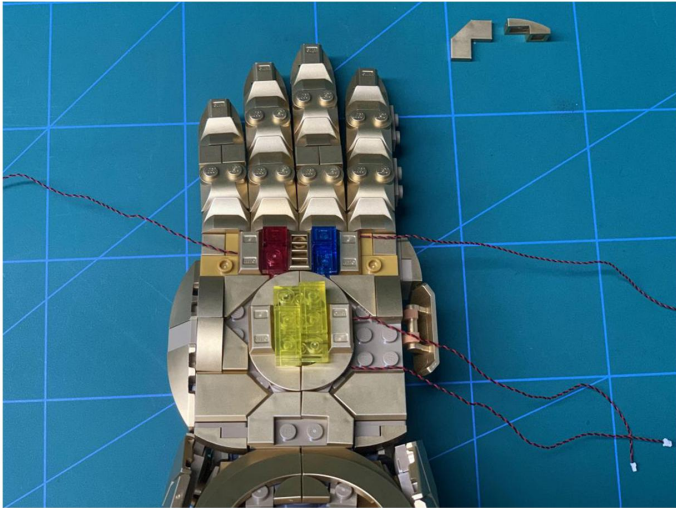

Led Light Installation Guide

Lego 76191

Infinity Gauntlet

the Following Steps is for Standard Version