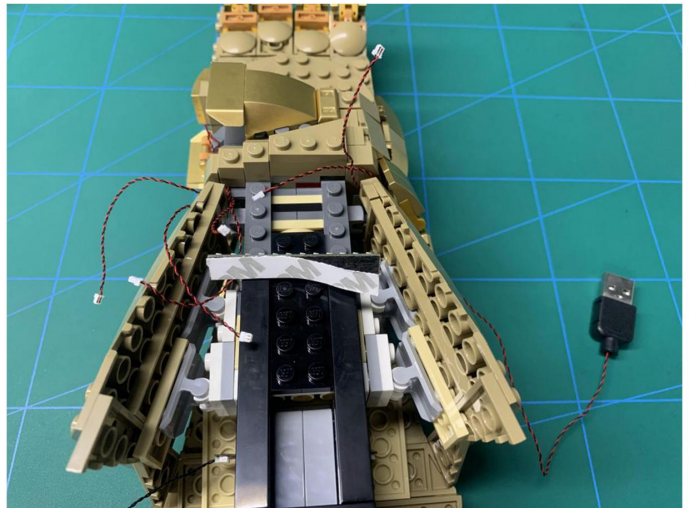

Led Light Installation Guide

Lego 76191

Infinity Gauntlet

the Following Steps is for Standard Version