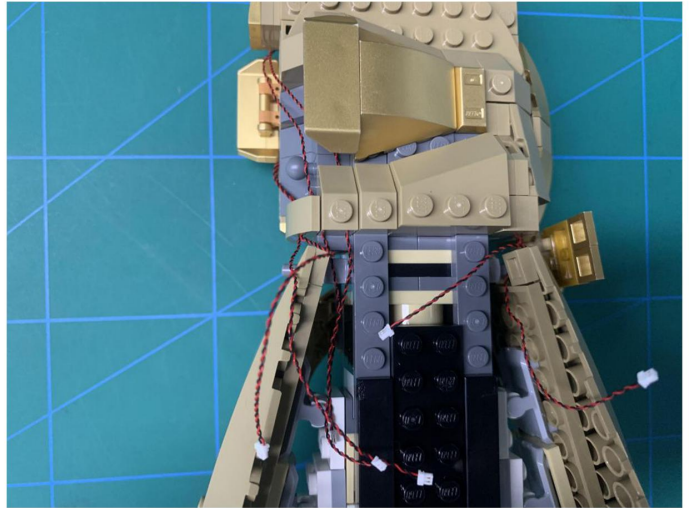

Led Light Installation Guide

Lego 76191

Infinity Gauntlet

the Following Steps is for Standard Version