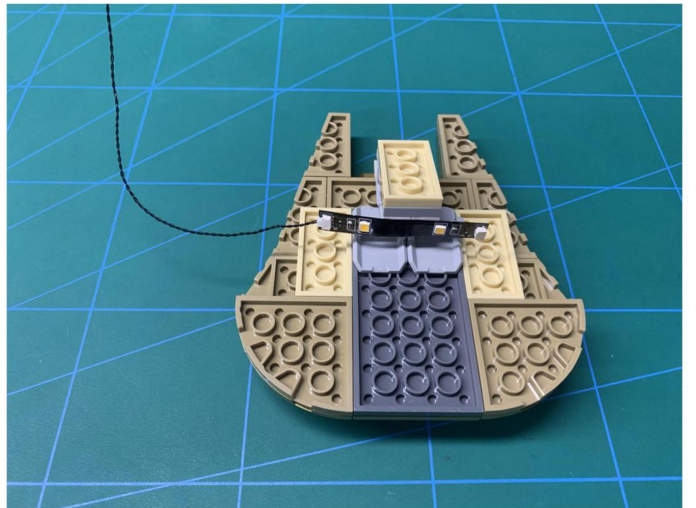

Led Light Installation Guide

Lego 76191

Infinity Gauntlet

the Following Steps is for Standard Version