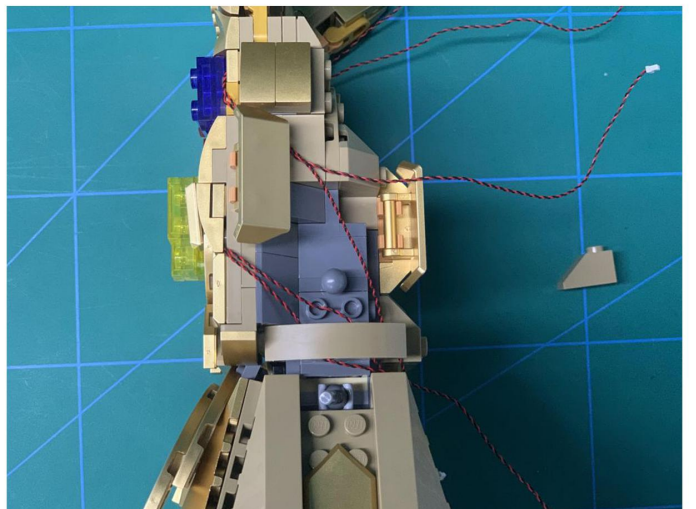

Led Light Installation Guide

Lego 76191

Infinity Gauntlet

the Following Steps is for Standard Version