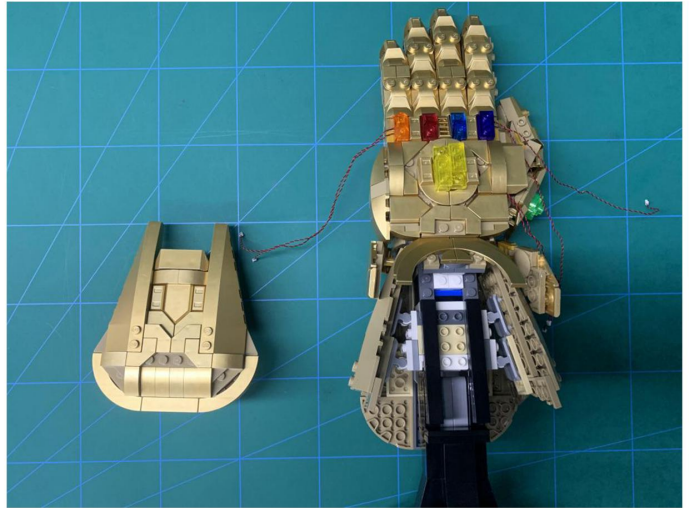

Led Light Installation Guide

Lego 76191

Infinity Gauntlet

the Following Steps is for Standard Version