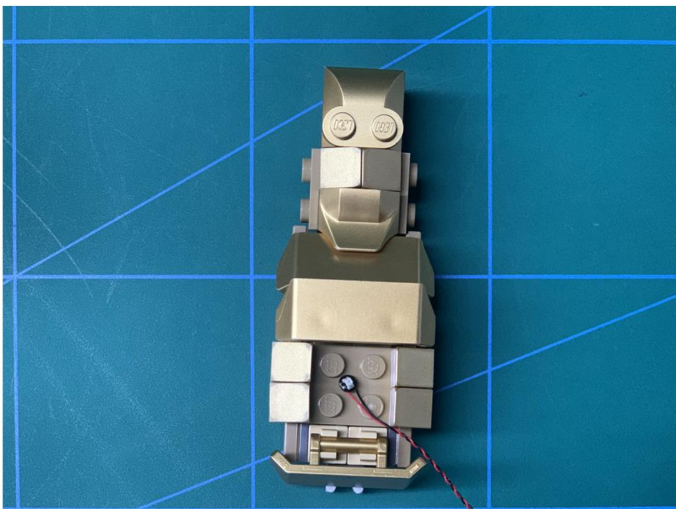

Led Light Installation Guide

Lego 76191

Infinity Gauntlet

the Following Steps is for Standard Version