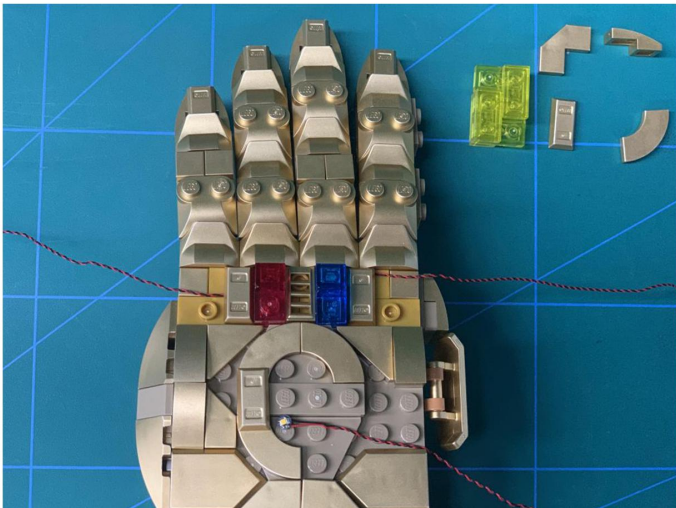

Led Light Installation Guide

Lego 76191

Infinity Gauntlet

the Following Steps is for Standard Version