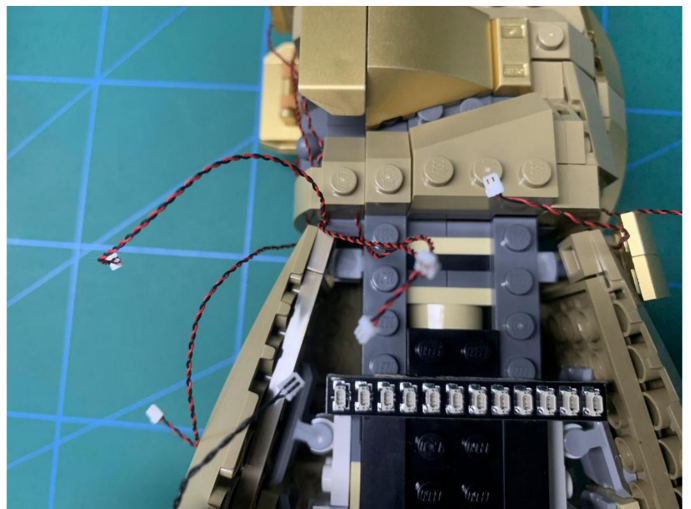

Led Light Installation Guide

Lego 76191

Infinity Gauntlet

the Following Steps is for Standard Version