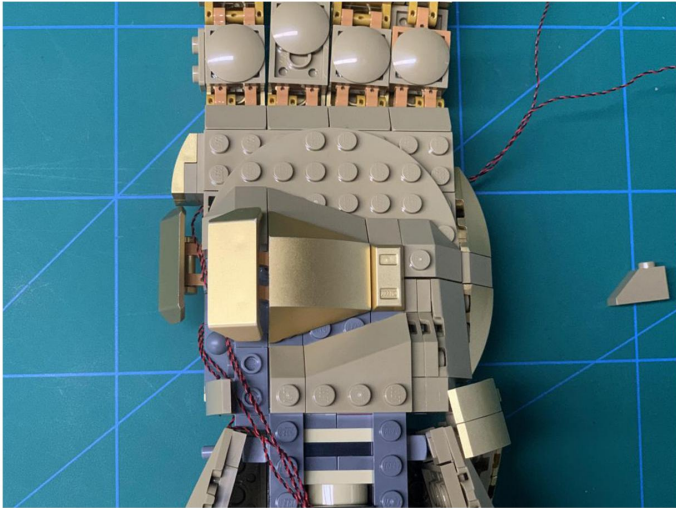

Led Light Installation Guide

Lego 76191

Infinity Gauntlet

the Following Steps is for Standard Version