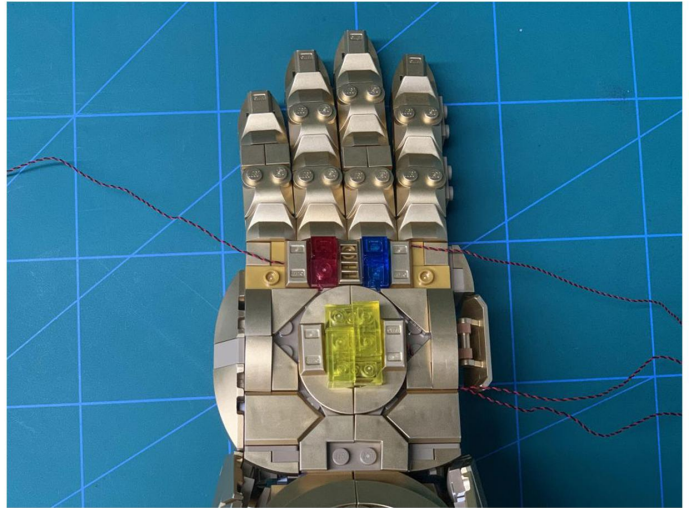

Led Light Installation Guide

Lego 76191

Infinity Gauntlet

the Following Steps is for Standard Version