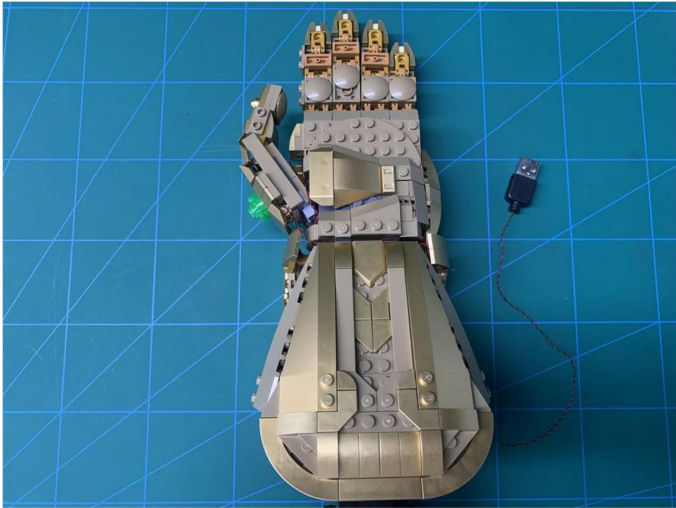

Led Light Installation Guide

Lego 76191

Infinity Gauntlet

the Following Steps is for Standard Version