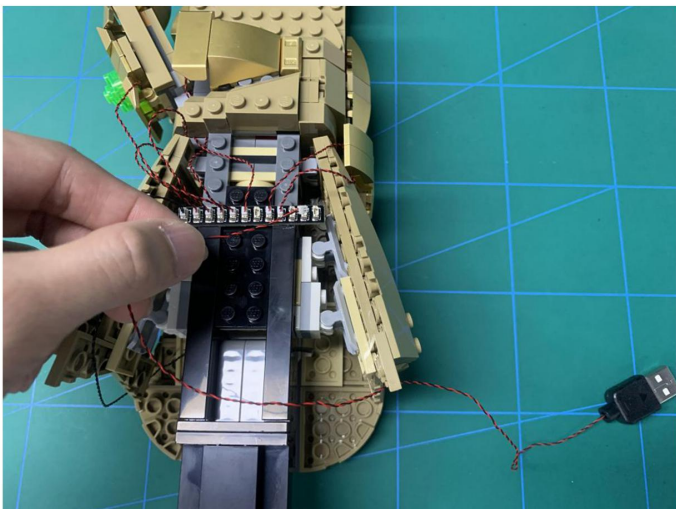

Led Light Installation Guide

Lego 76191

Infinity Gauntlet

the Following Steps is for Standard Version