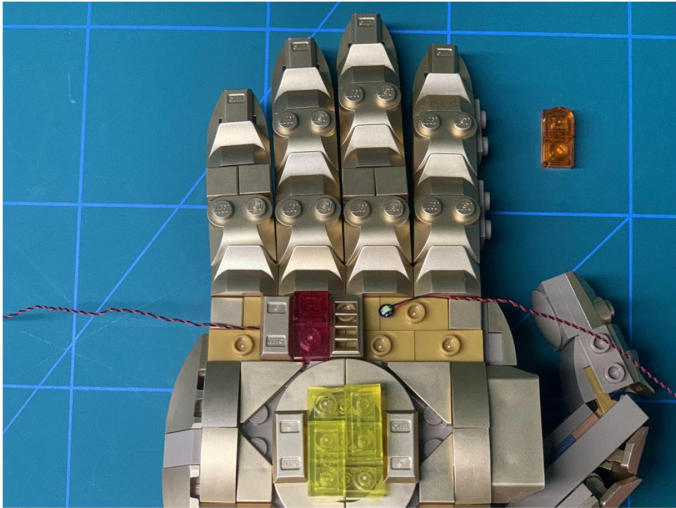

Led Light Installation Guide

Lego 76191

Infinity Gauntlet

the Following Steps is for Standard Version