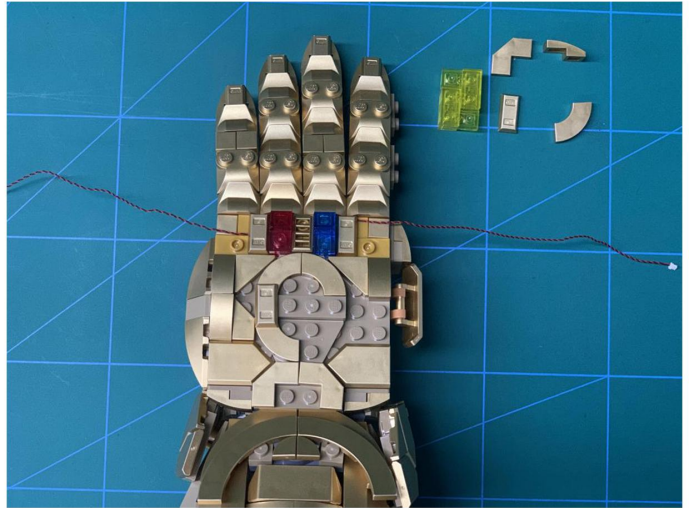

Led Light Installation Guide

Lego 76191

Infinity Gauntlet

the Following Steps is for Standard Version