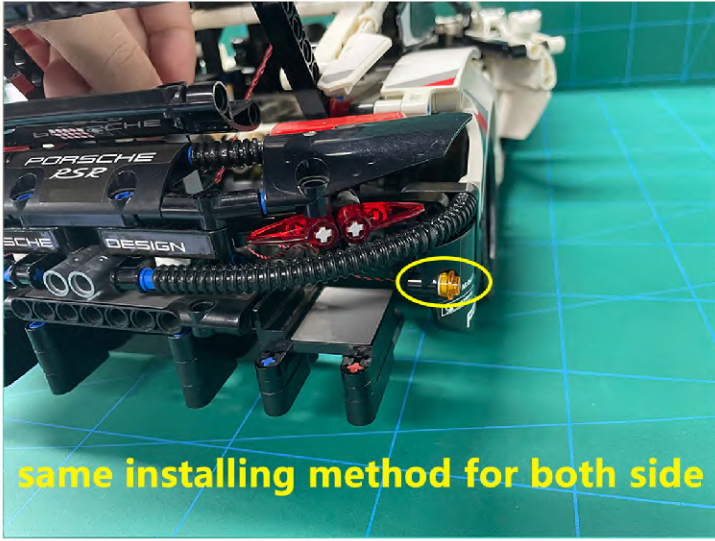

Led Light Installation Guide

Lego 42096

Porsche 911 RSR

the Following Steps just for RC Version

same installing method for both side