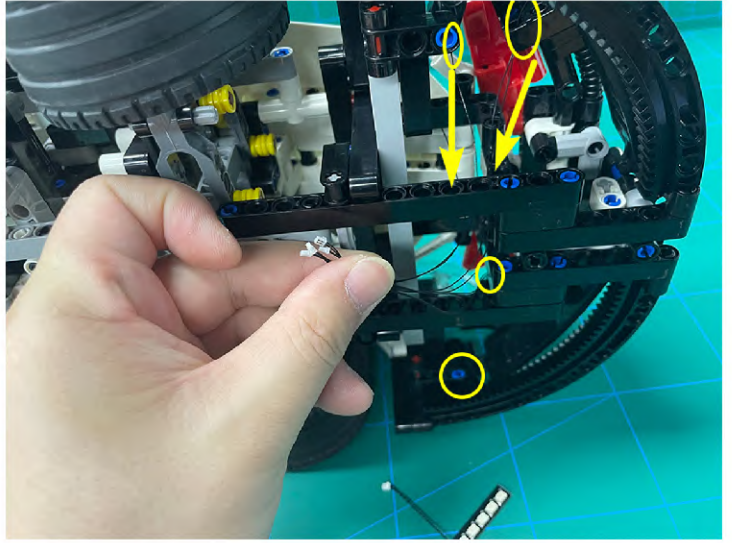

Led Light Installation Guide

Lego 42096

Porsche 911 RSR

the Following Steps just for RC Version

same installing method for both side