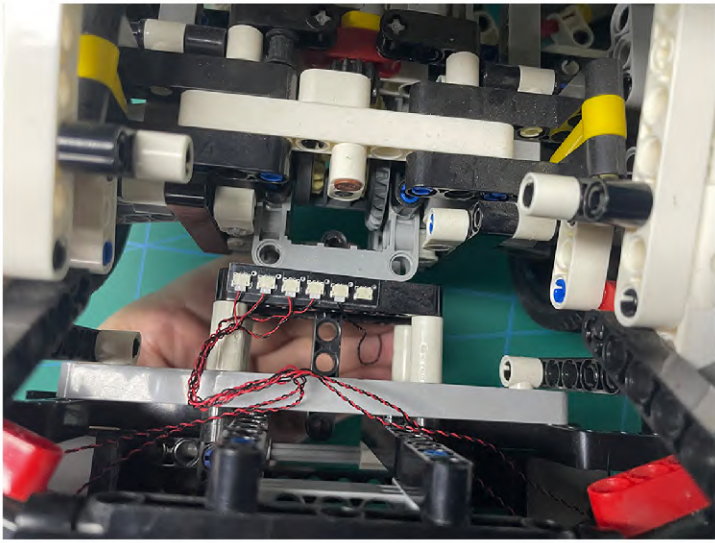

Led Light Installation Guide

Lego 42096

Porsche 911 RSR

the Following Steps just for RC Version

same installing method for both side