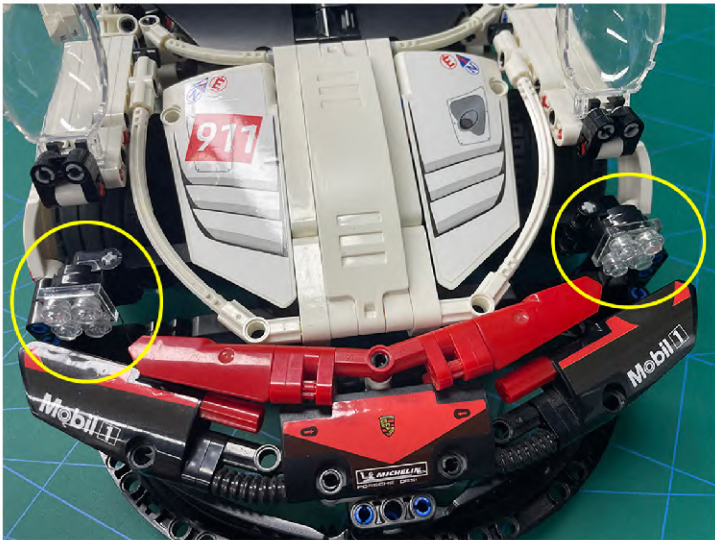

Led Light Installation Guide

Lego 42096

Porsche 911 RSR

the Following Steps just for RC Version

same installing method for both side