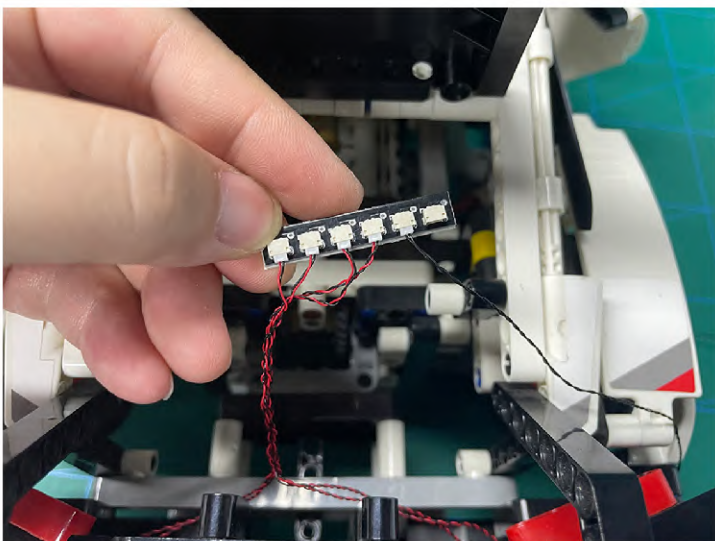

Led Light Installation Guide

Lego 42096

Porsche 911 RSR

the Following Steps just for RC Version

same installing method for both side