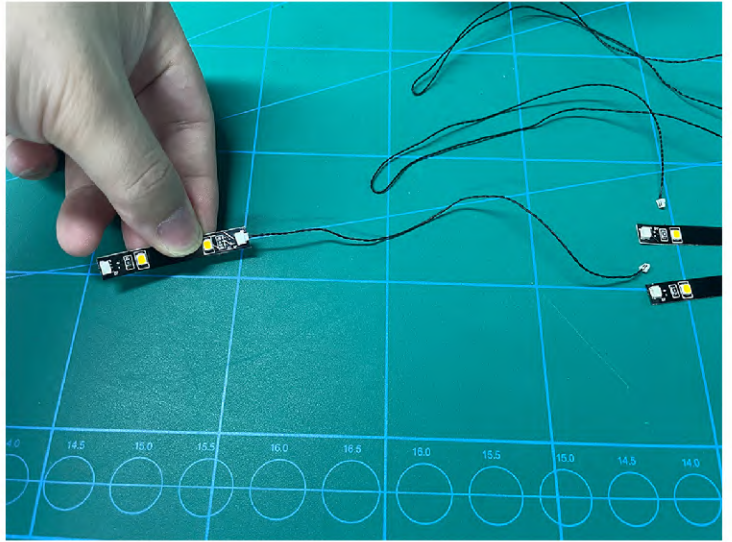

Led Light Installation Guide

Lego 42096

Porsche 911 RSR

the Following Steps just for RC Version

same installing method for both side