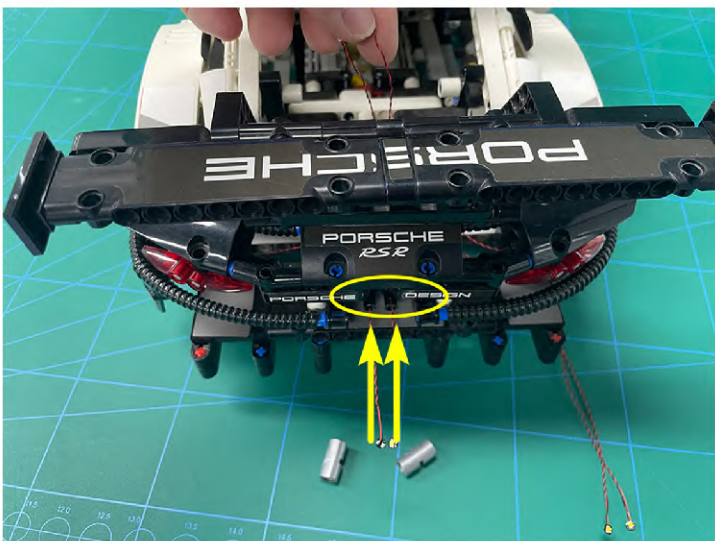

Led Light Installation Guide

Lego 42096

Porsche 911 RSR

the Following Steps just for RC Version

same installing method for both side