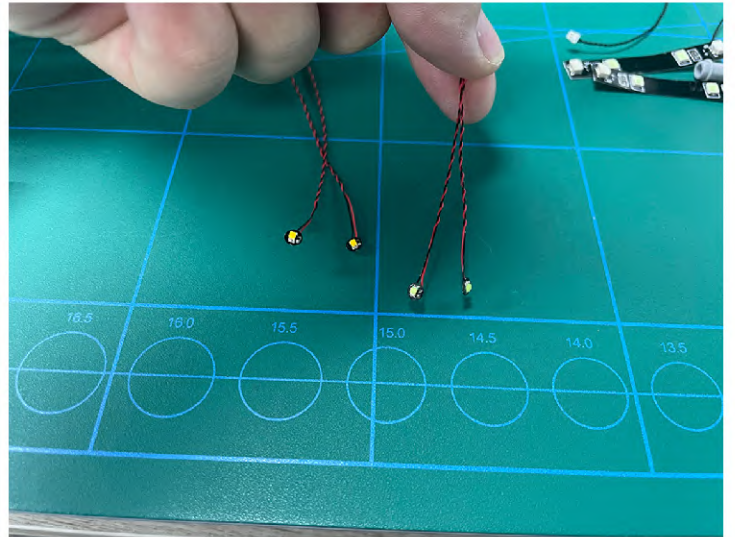

Led Light Installation Guide

Lego 42096

Porsche 911 RSR

the Following Steps just for RC Version

same installing method for both side