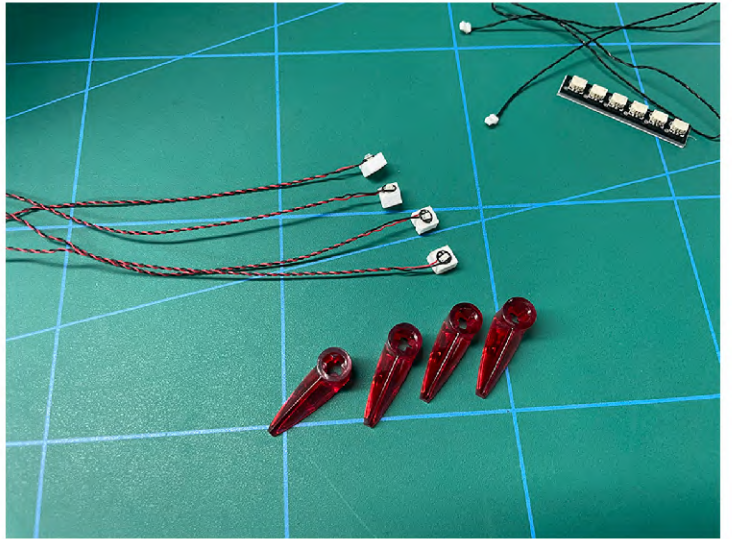

Led Light Installation Guide

Lego 42096

Porsche 911 RSR

the Following Steps just for RC Version

same installing method for both side