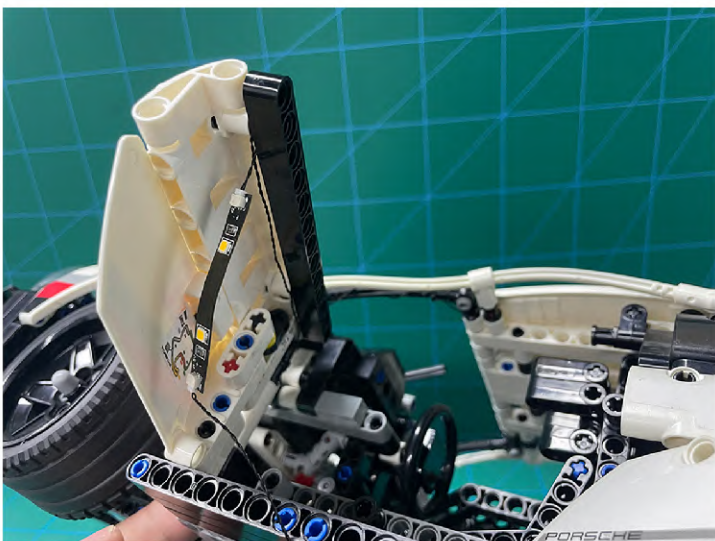

Led Light Installation Guide

Lego 42096

Porsche 911 RSR

the Following Steps just for RC Version

same installing method for both side