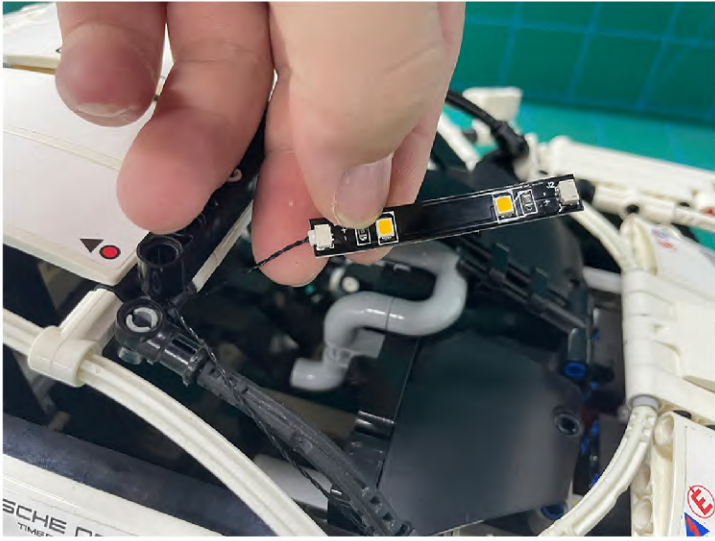

Led Light Installation Guide

Lego 42096

Porsche 911 RSR

the Following Steps just for RC Version

same installing method for both side