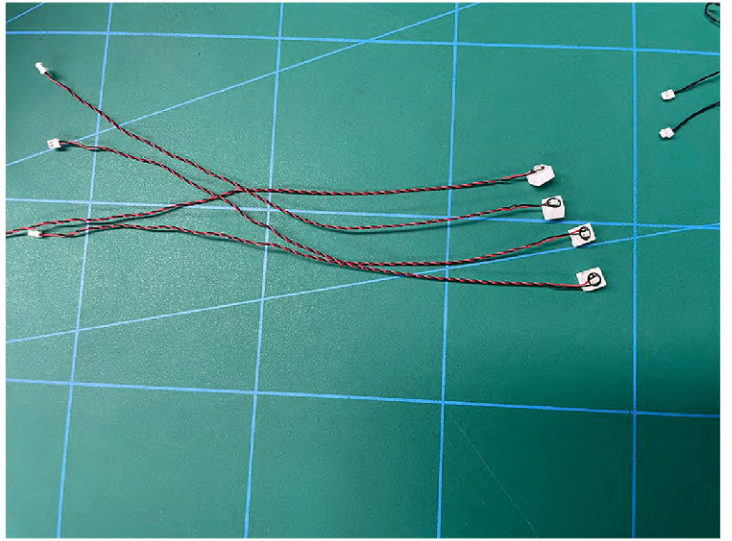

Led Light Installation Guide

Lego 42096

Porsche 911 RSR

the Following Steps just for RC Version

same installing method for both side