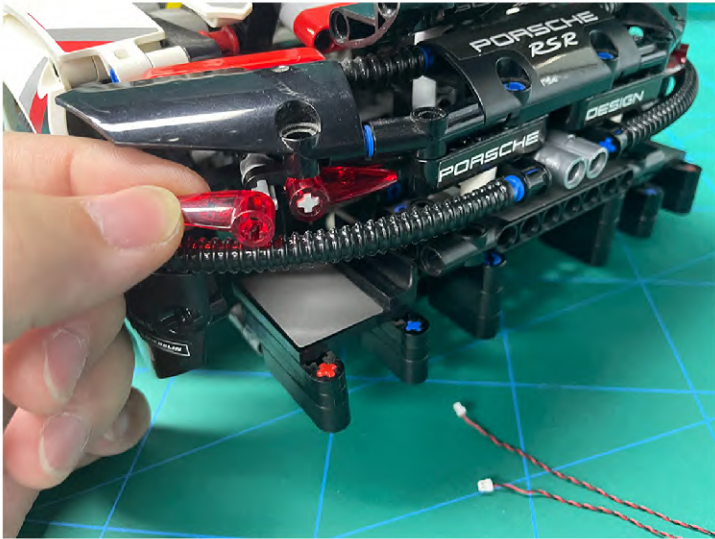

Led Light Installation Guide

Lego 42096

Porsche 911 RSR

the Following Steps just for RC Version

same installing method for both side