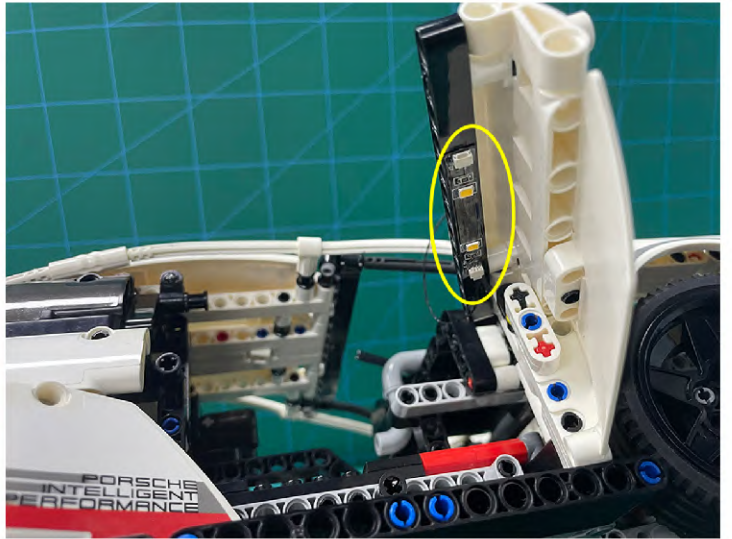

Led Light Installation Guide

Lego 42096

Porsche 911 RSR

the Following Steps just for RC Version

same installing method for both side