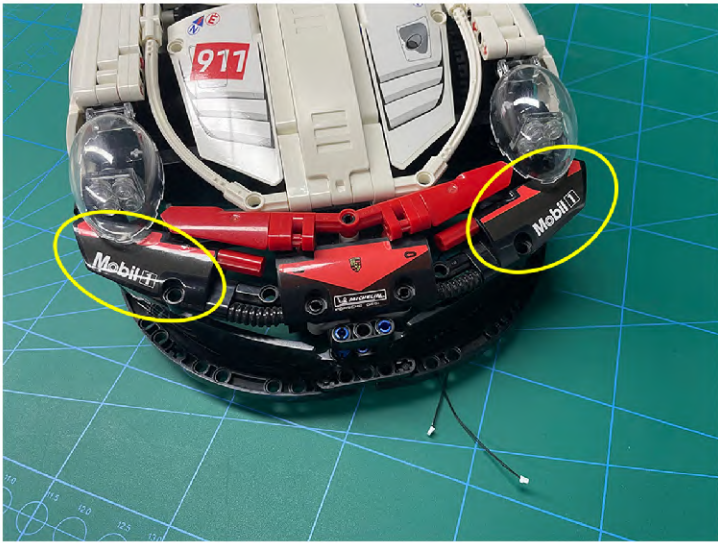

Led Light Installation Guide

Lego 42096

Porsche 911 RSR

the Following Steps just for RC Version

same installing method for both side