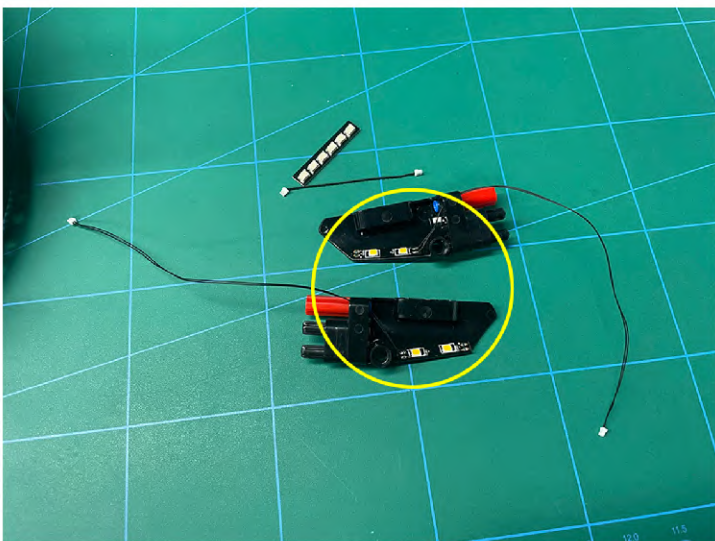

Led Light Installation Guide

Lego 42096

Porsche 911 RSR

the Following Steps just for RC Version

same installing method for both side