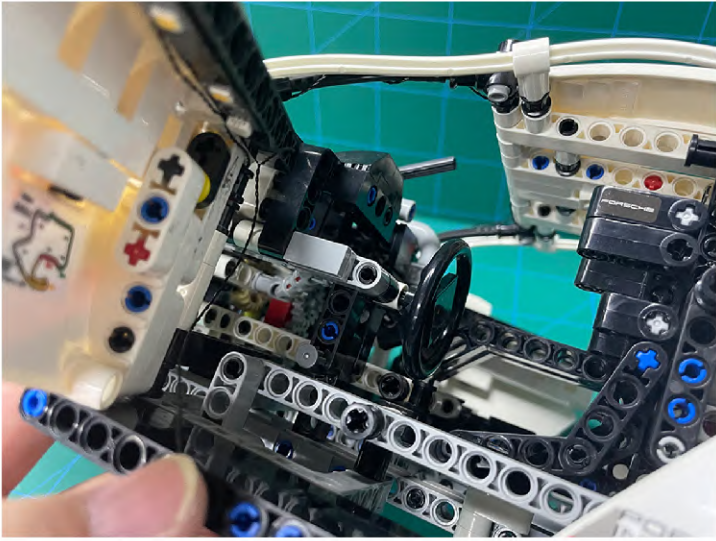

Led Light Installation Guide

Lego 42096

Porsche 911 RSR

the Following Steps just for RC Version

same installing method for both side