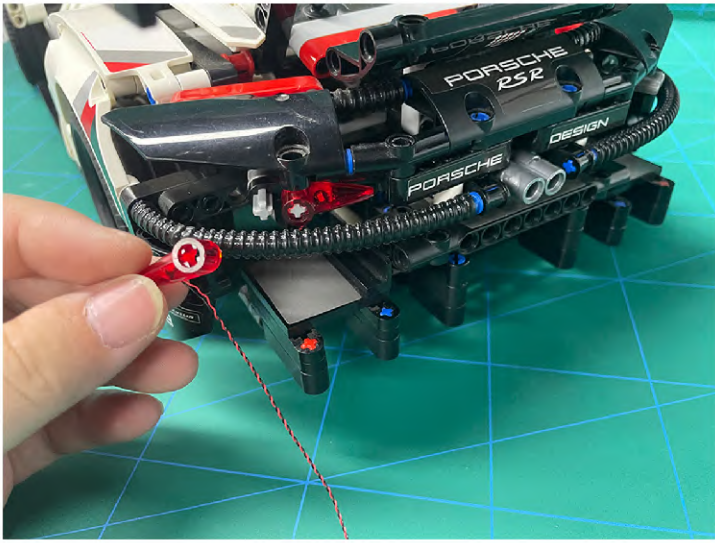

Led Light Installation Guide

Lego 42096

Porsche 911 RSR

the Following Steps just for RC Version

same installing method for both side