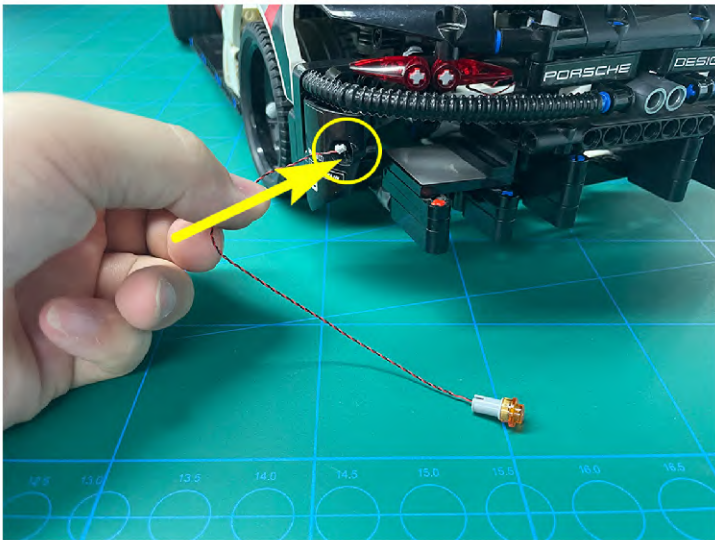

Led Light Installation Guide

Lego 42096

Porsche 911 RSR

the Following Steps just for RC Version

same installing method for both side