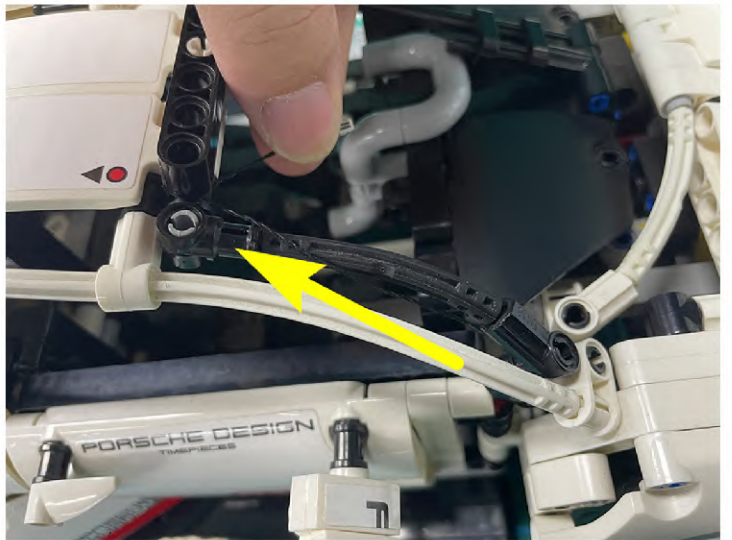

Led Light Installation Guide

Lego 42096

Porsche 911 RSR

the Following Steps just for RC Version

same installing method for both side