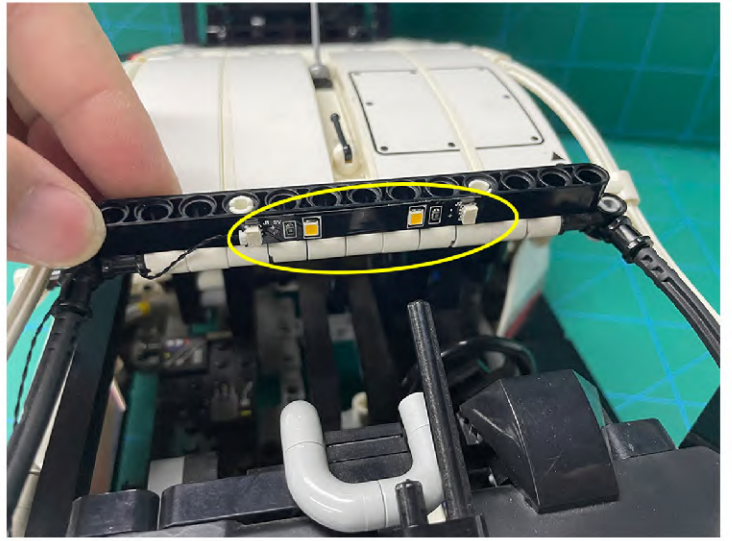

Led Light Installation Guide

Lego 42096

Porsche 911 RSR

the Following Steps just for RC Version

same installing method for both side