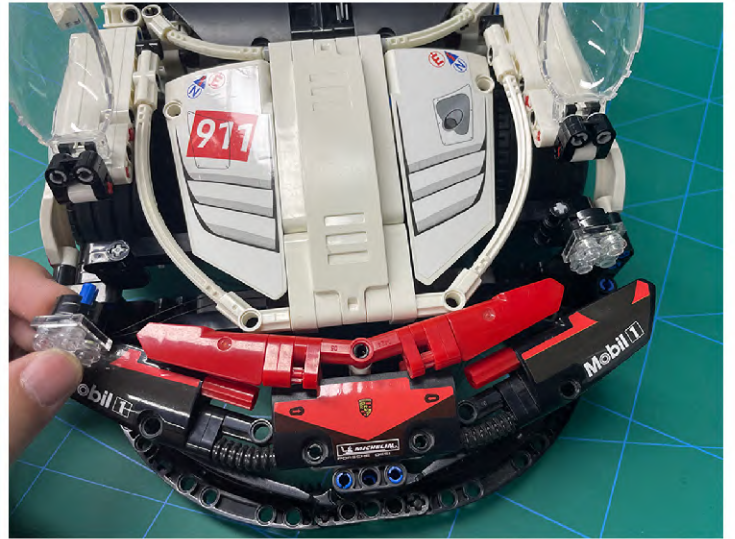

Led Light Installation Guide

Lego 42096

Porsche 911 RSR

the Following Steps just for RC Version

same installing method for both side