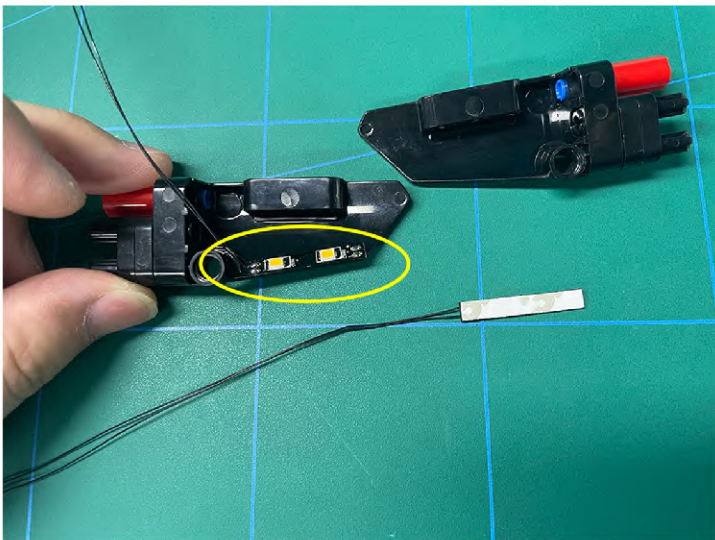

Led Light Installation Guide

Lego 42096

Porsche 911 RSR

the Following Steps just for RC Version

same installing method for both side