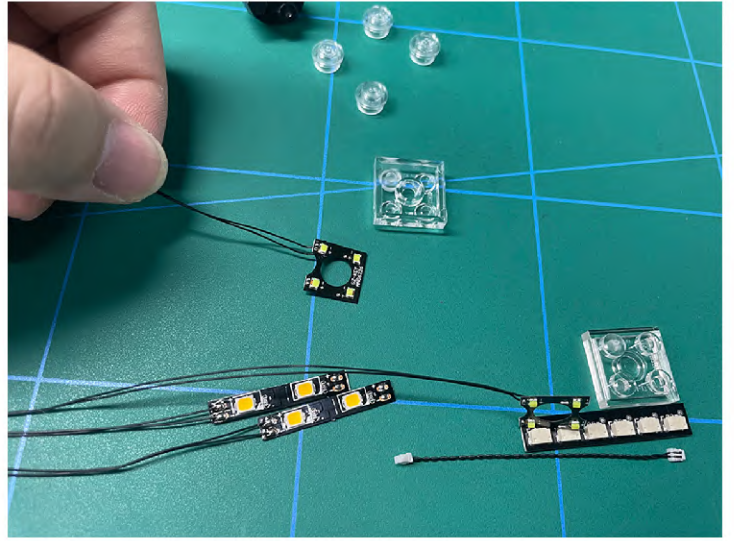

Led Light Installation Guide

Lego 42096

Porsche 911 RSR

the Following Steps just for RC Version

same installing method for both side