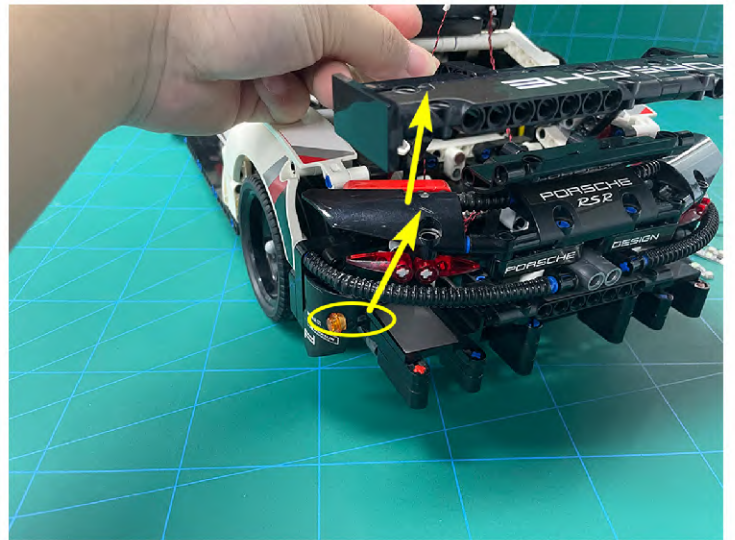

Led Light Installation Guide

Lego 42096

Porsche 911 RSR

the Following Steps just for RC Version

same installing method for both side