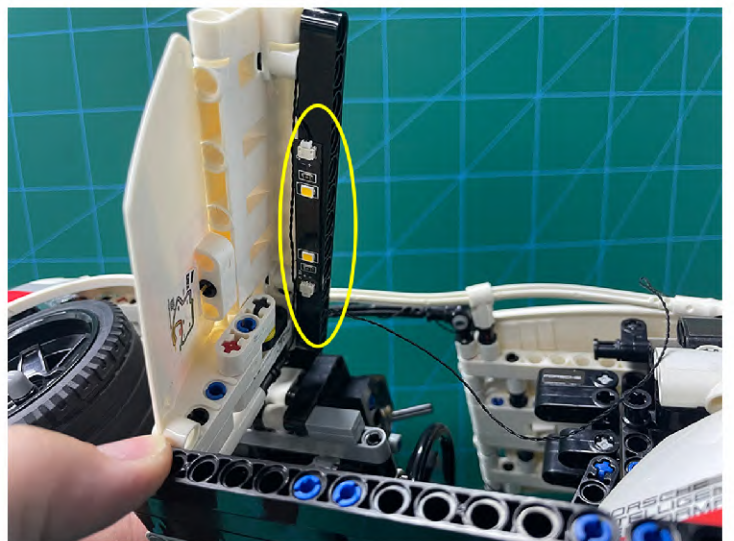

Led Light Installation Guide

Lego 42096

Porsche 911 RSR

the Following Steps just for RC Version

same installing method for both side