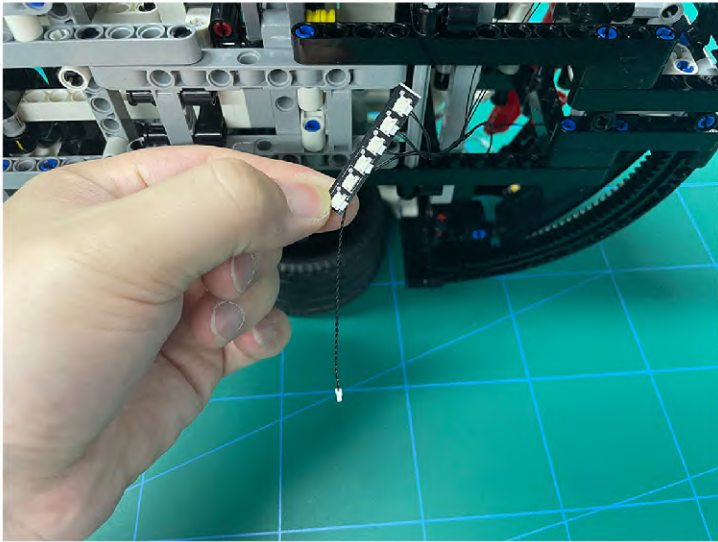

Led Light Installation Guide

Lego 42096

Porsche 911 RSR

the Following Steps just for RC Version

same installing method for both side