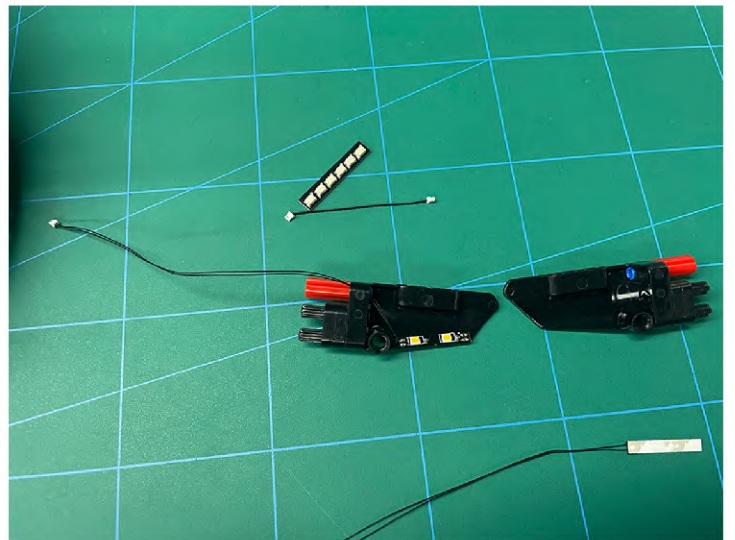

Led Light Installation Guide

Lego 42096

Porsche 911 RSR

the Following Steps just for RC Version

same installing method for both side