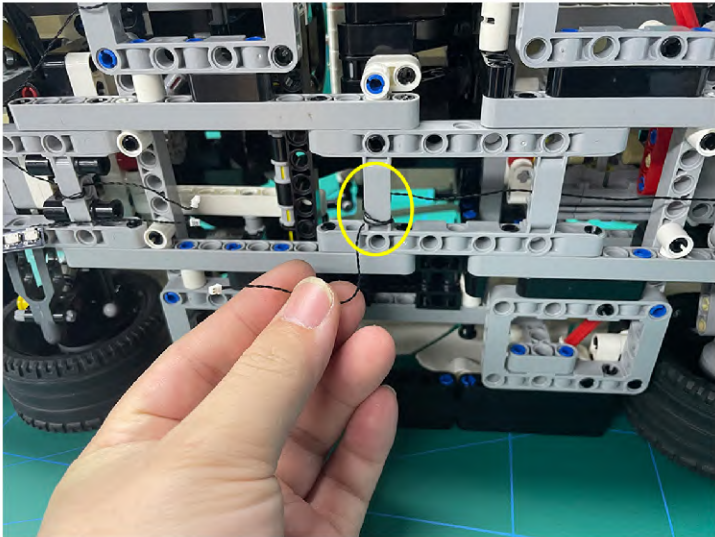

Led Light Installation Guide

Lego 42096

Porsche 911 RSR

the Following Steps just for RC Version

same installing method for both side