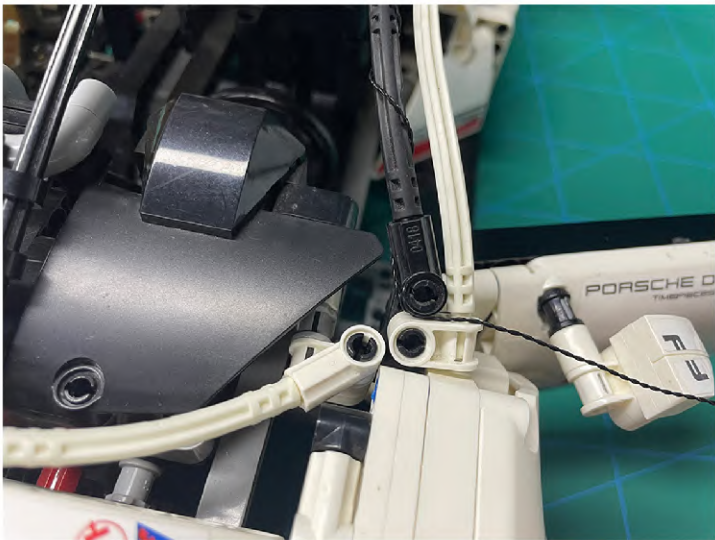

Led Light Installation Guide

Lego 42096

Porsche 911 RSR

the Following Steps just for RC Version

same installing method for both side