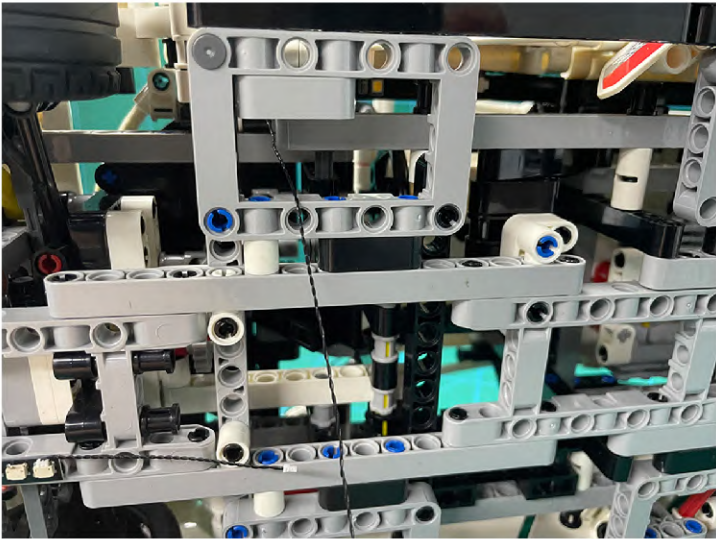

Led Light Installation Guide

Lego 42096

Porsche 911 RSR

the Following Steps just for RC Version

same installing method for both side