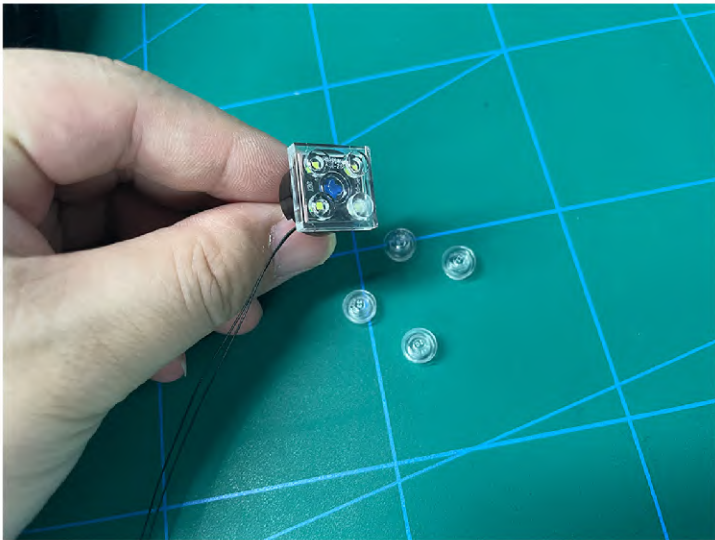

Led Light Installation Guide

Lego 42096

Porsche 911 RSR

the Following Steps just for RC Version

same installing method for both side