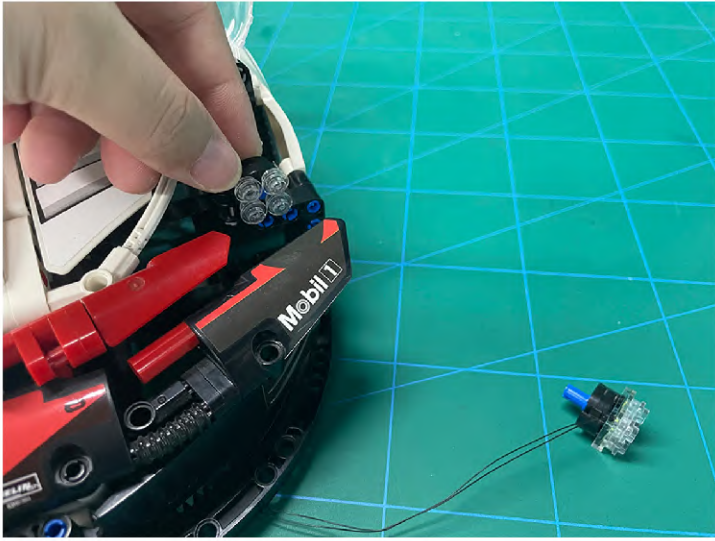

Led Light Installation Guide

Lego 42096

Porsche 911 RSR

the Following Steps just for RC Version

same installing method for both side