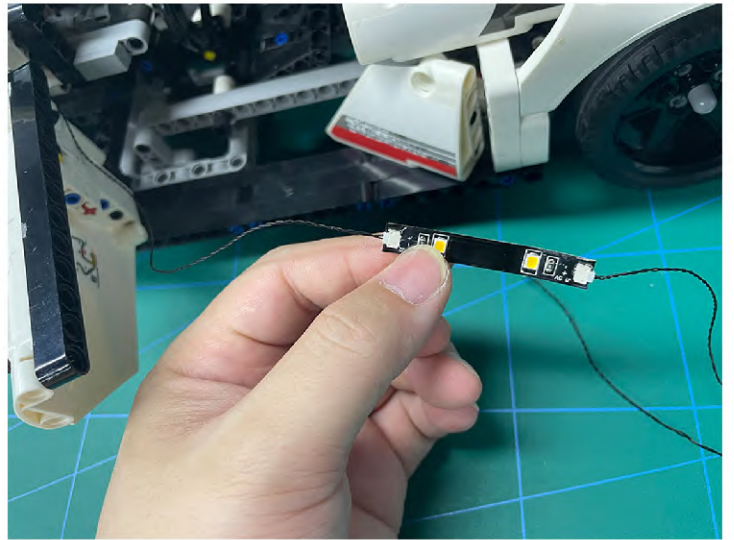

Led Light Installation Guide

Lego 42096

Porsche 911 RSR

the Following Steps just for RC Version

same installing method for both side