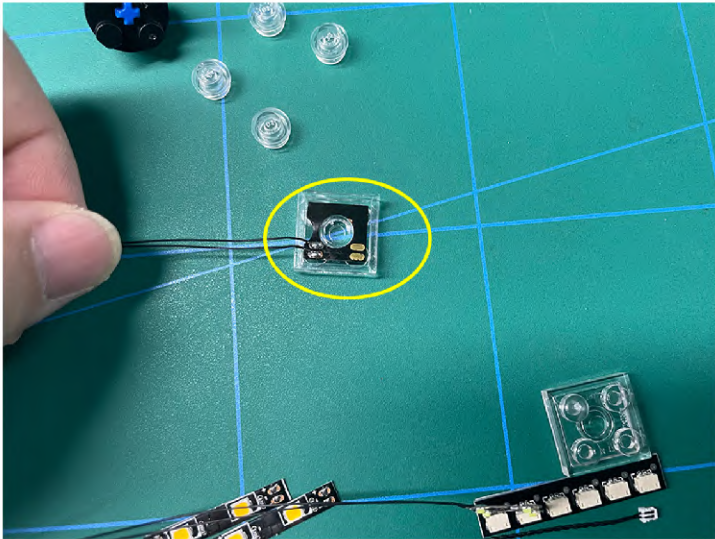

Led Light Installation Guide

Lego 42096

Porsche 911 RSR

the Following Steps just for RC Version

same installing method for both side