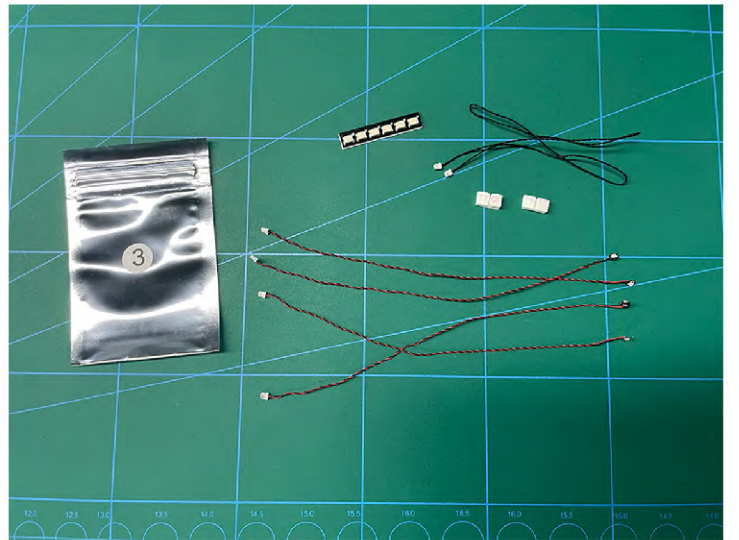

Led Light Installation Guide

Lego 42096

Porsche 911 RSR

the Following Steps just for RC Version

same installing method for both side