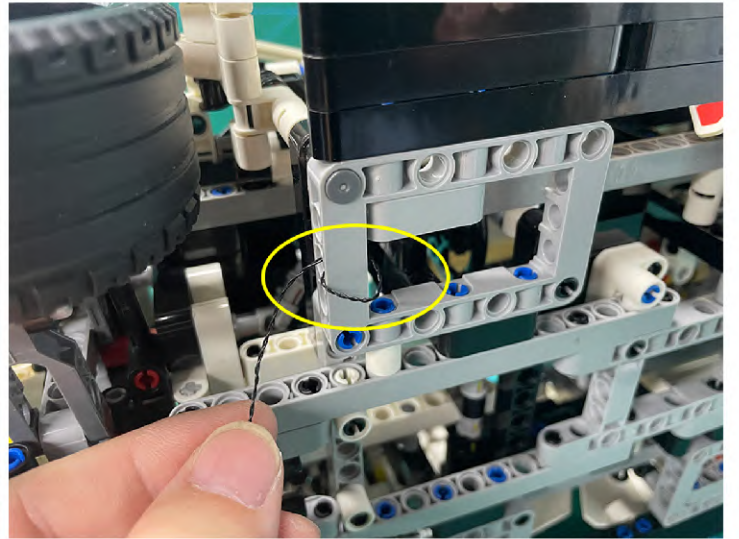

Led Light Installation Guide

Lego 42096

Porsche 911 RSR

the Following Steps just for RC Version

same installing method for both side