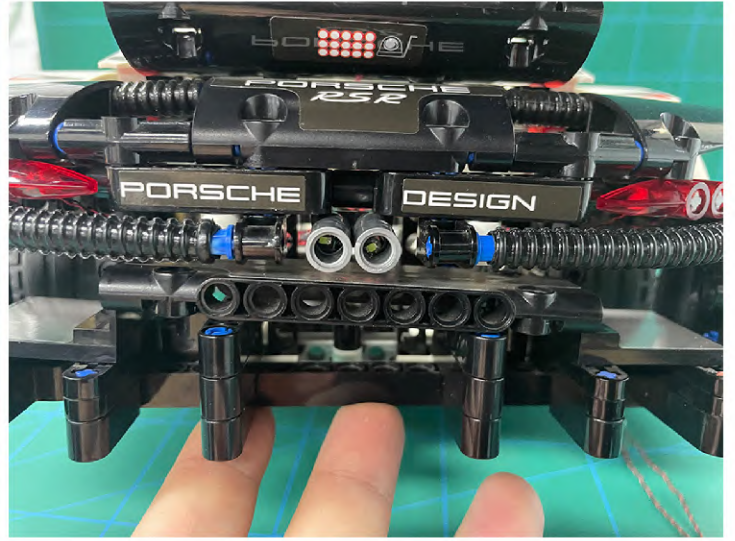

Led Light Installation Guide

Lego 42096

Porsche 911 RSR

the Following Steps just for RC Version

same installing method for both side