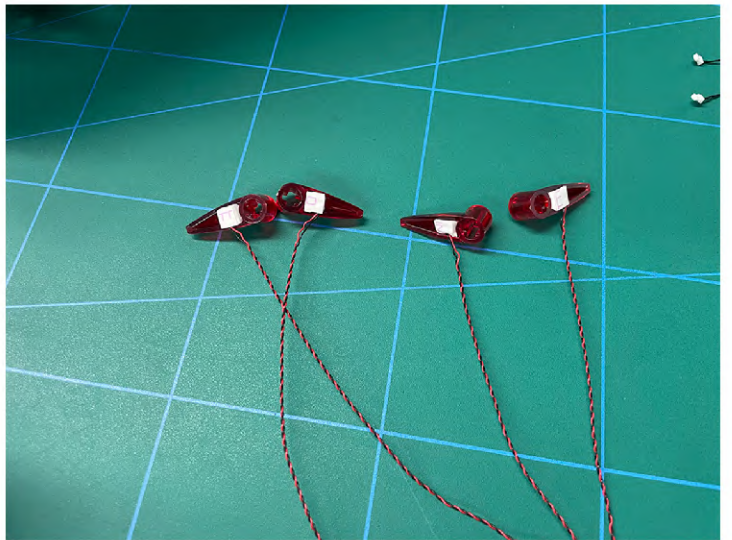

Led Light Installation Guide

Lego 42096

Porsche 911 RSR

the Following Steps just for RC Version

same installing method for both side