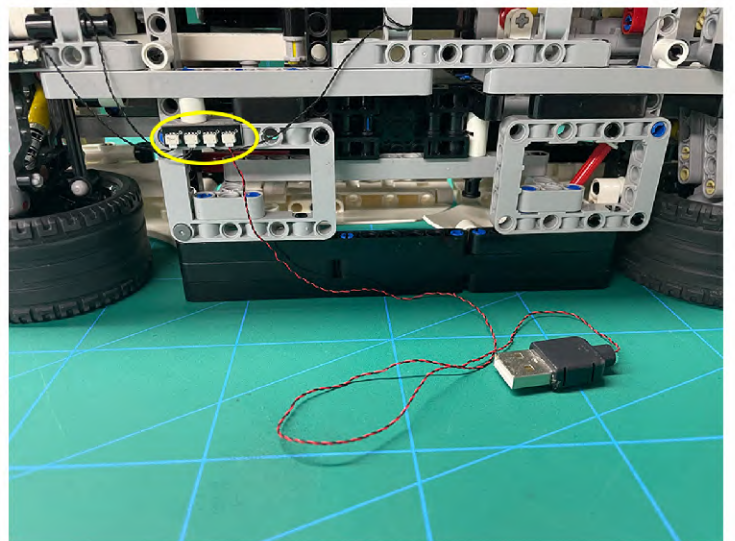

Led Light Installation Guide

Lego 42096

Porsche 911 RSR

the Following Steps just for RC Version

same installing method for both side