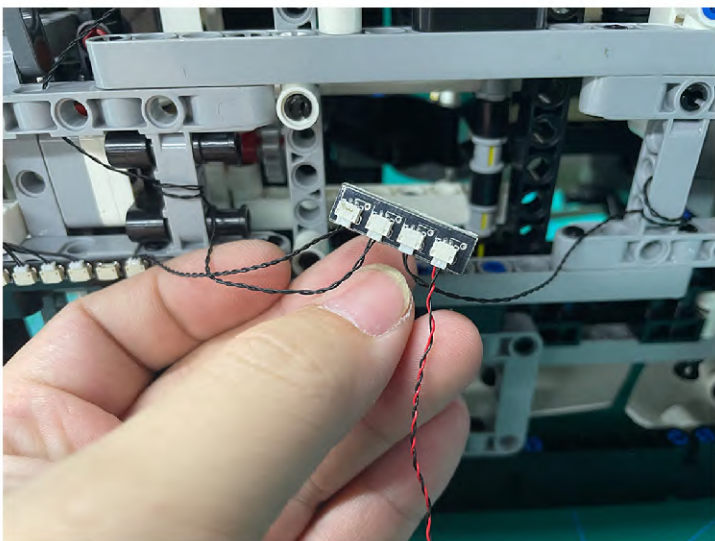

Led Light Installation Guide

Lego 42096

Porsche 911 RSR

the Following Steps just for RC Version

same installing method for both side