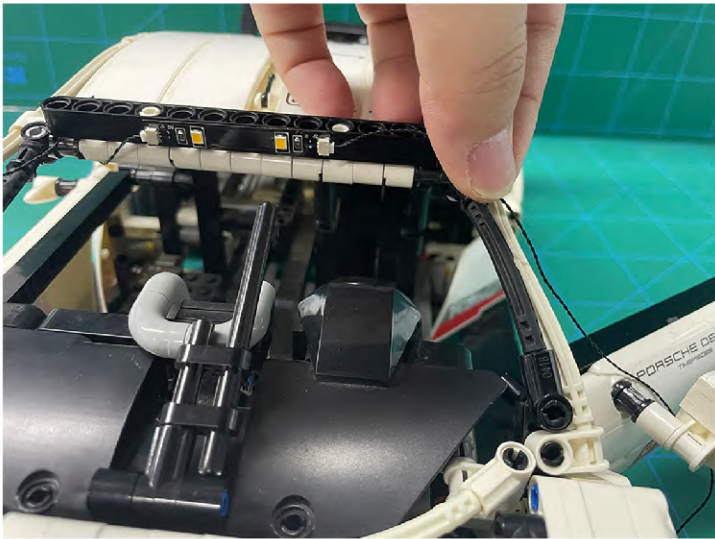

Led Light Installation Guide

Lego 42096

Porsche 911 RSR

the Following Steps just for RC Version

same installing method for both side