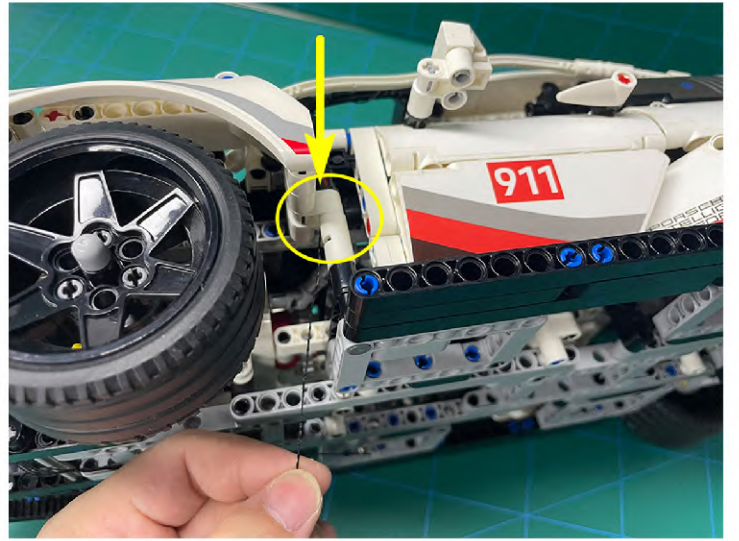

Led Light Installation Guide

Lego 42096

Porsche 911 RSR

the Following Steps just for RC Version

same installing method for both side