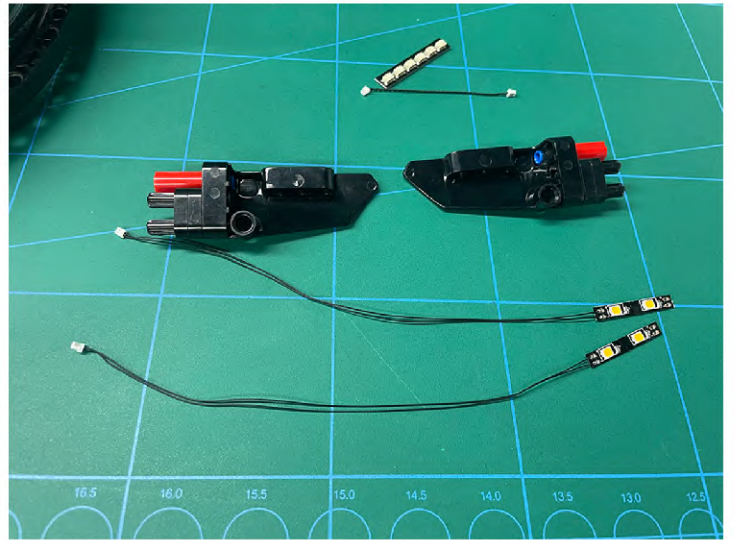

Led Light Installation Guide

Lego 42096

Porsche 911 RSR

the Following Steps just for RC Version

same installing method for both side