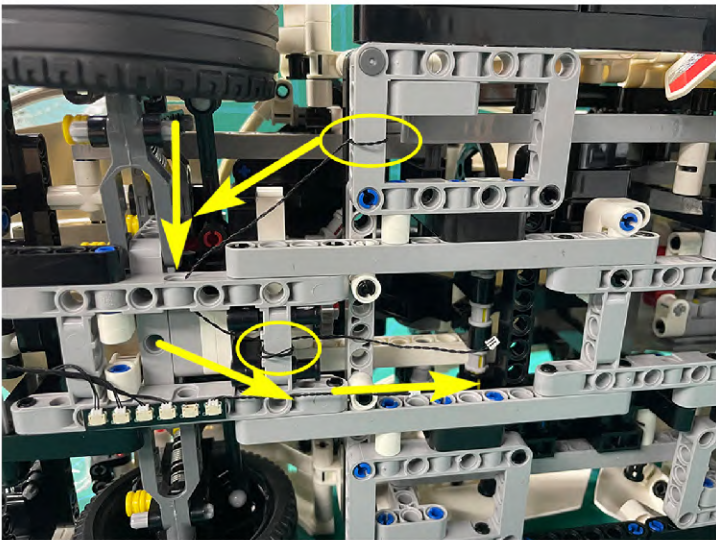

Led Light Installation Guide

Lego 42096

Porsche 911 RSR

the Following Steps just for RC Version

same installing method for both side