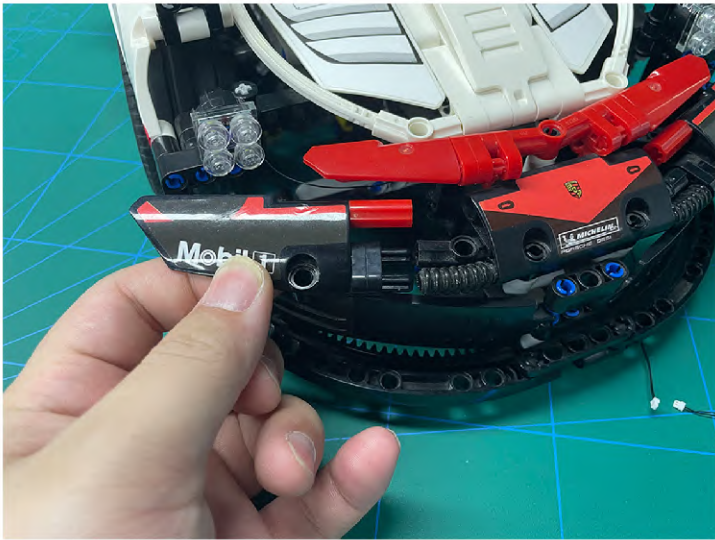

Led Light Installation Guide

Lego 42096

Porsche 911 RSR

the Following Steps just for RC Version

same installing method for both side