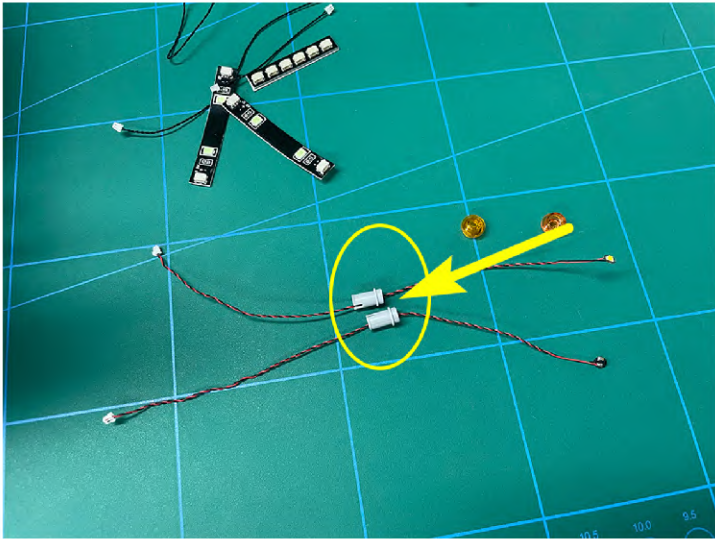

Led Light Installation Guide

Lego 42096

Porsche 911 RSR

the Following Steps just for RC Version

same installing method for both side