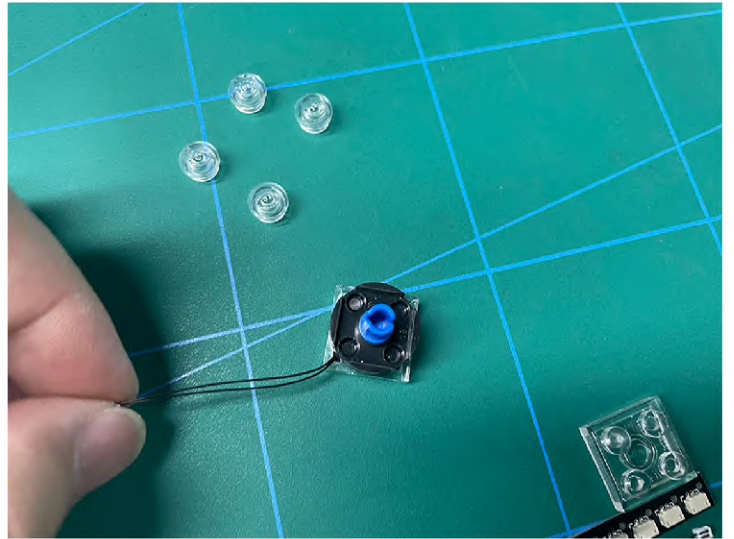

Led Light Installation Guide

Lego 42096

Porsche 911 RSR

the Following Steps just for RC Version

same installing method for both side