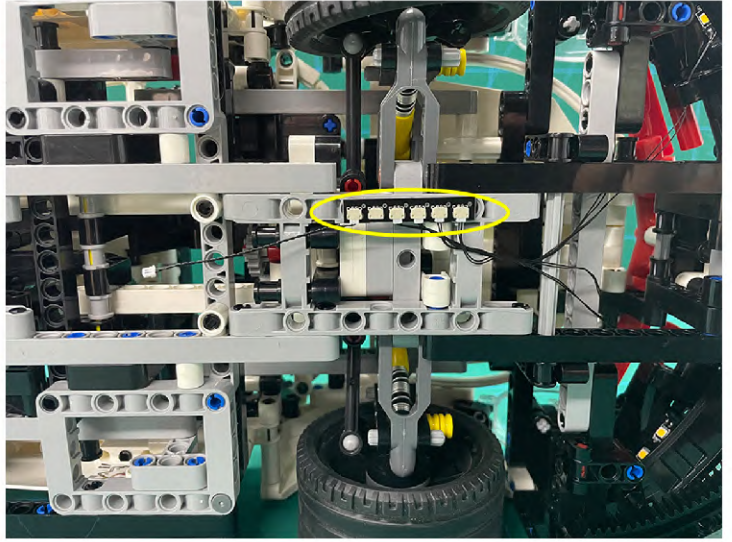

Led Light Installation Guide

Lego 42096

Porsche 911 RSR

the Following Steps just for RC Version

same installing method for both side