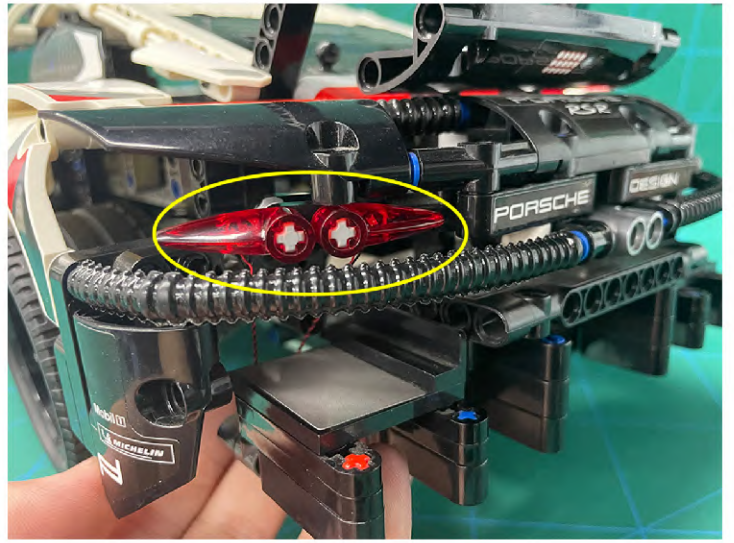

Led Light Installation Guide

Lego 42096

Porsche 911 RSR

the Following Steps just for RC Version

same installing method for both side