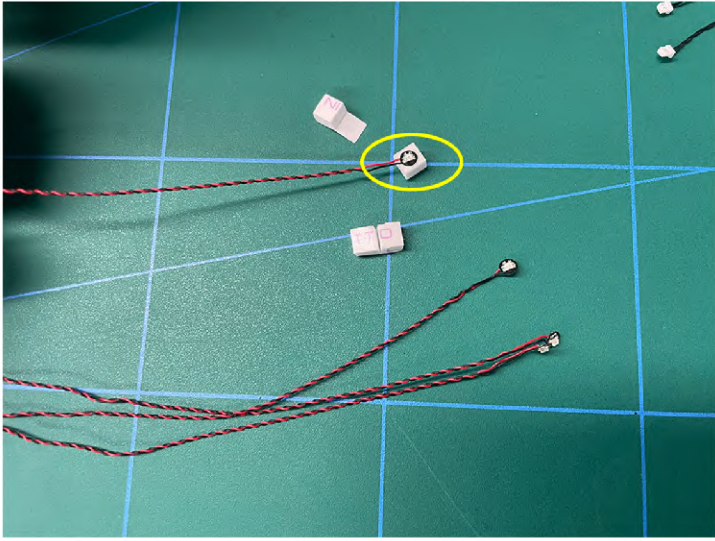

Led Light Installation Guide

Lego 42096

Porsche 911 RSR

the Following Steps just for RC Version

same installing method for both side