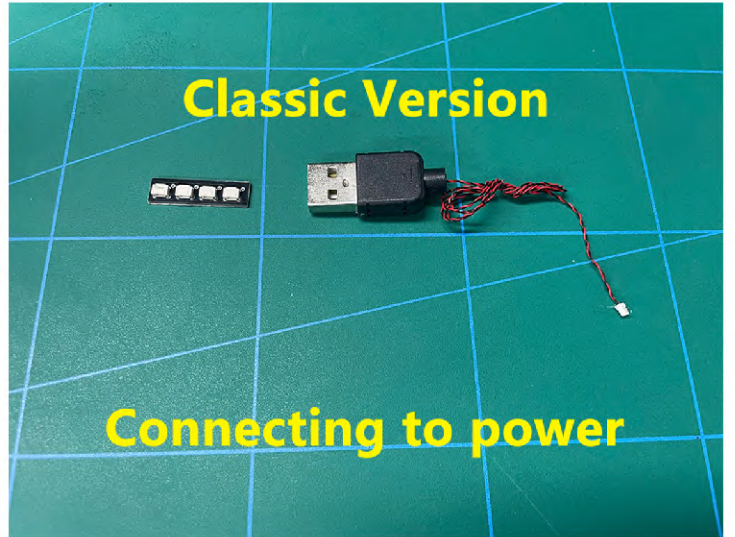

Led Light Installation Guide

Lego 42096

Porsche 911 RSR

the Following Steps just for RC Version

same installing method for both side