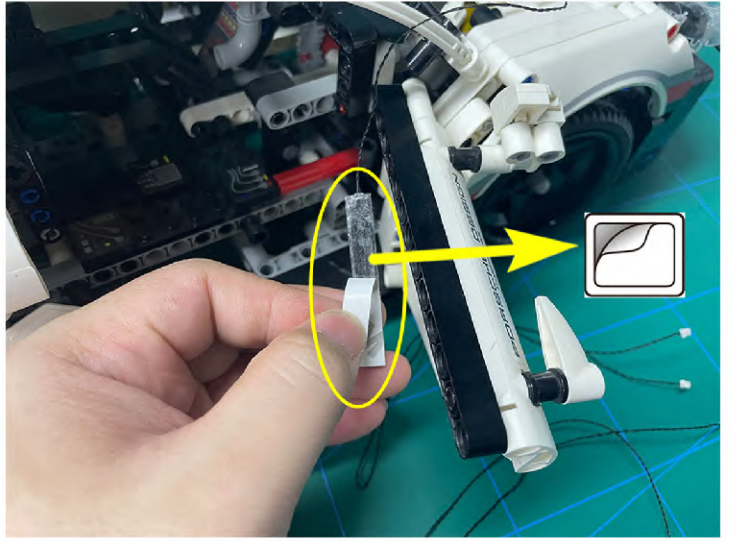

Led Light Installation Guide

Lego 42096

Porsche 911 RSR

the Following Steps just for RC Version

same installing method for both side