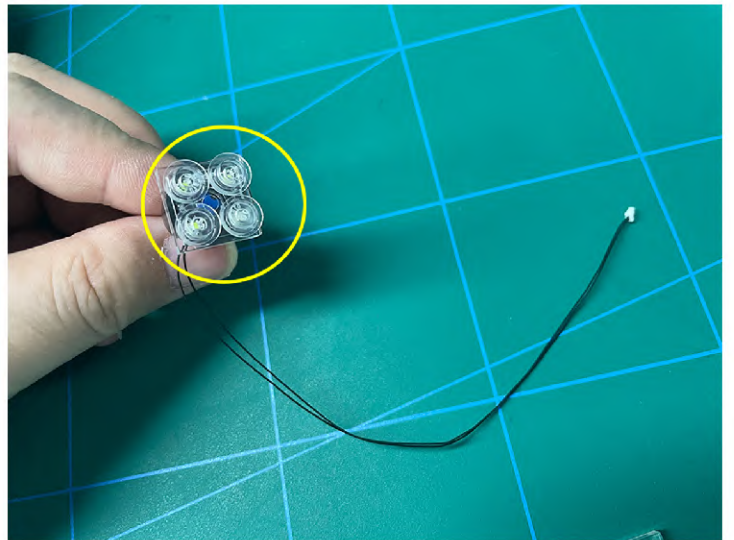

Led Light Installation Guide

Lego 42096

Porsche 911 RSR

the Following Steps just for RC Version

same installing method for both side