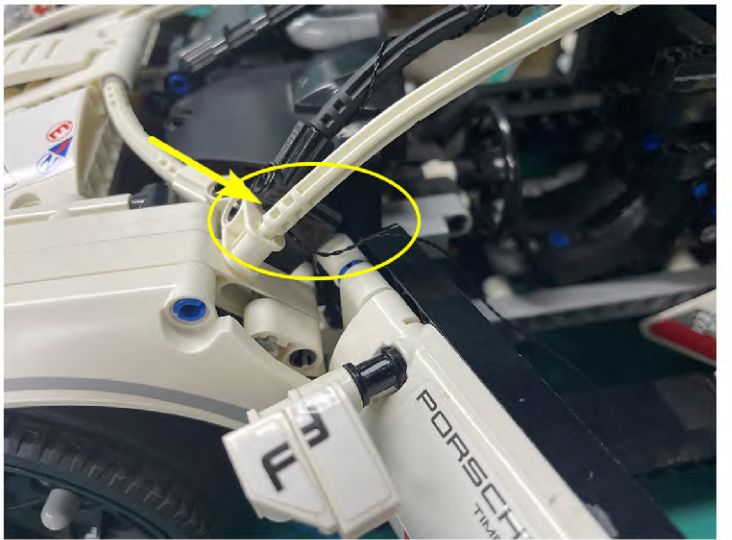

Led Light Installation Guide

Lego 42096

Porsche 911 RSR

the Following Steps just for RC Version

same installing method for both side