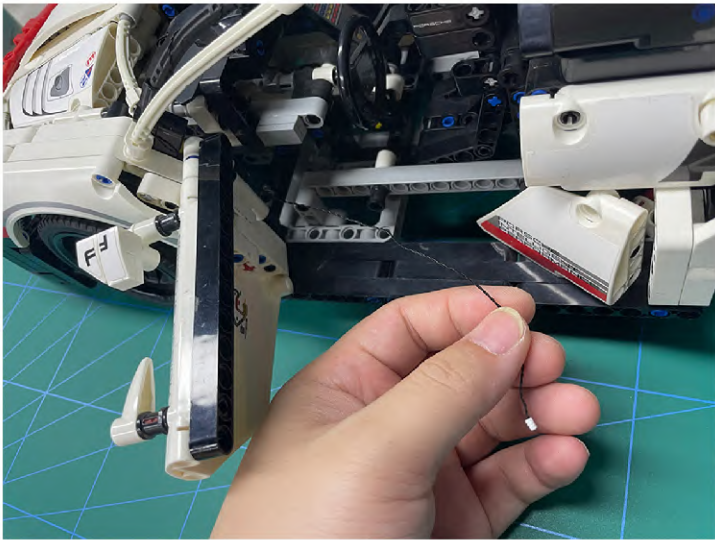

Led Light Installation Guide

Lego 42096

Porsche 911 RSR

the Following Steps just for RC Version

same installing method for both side