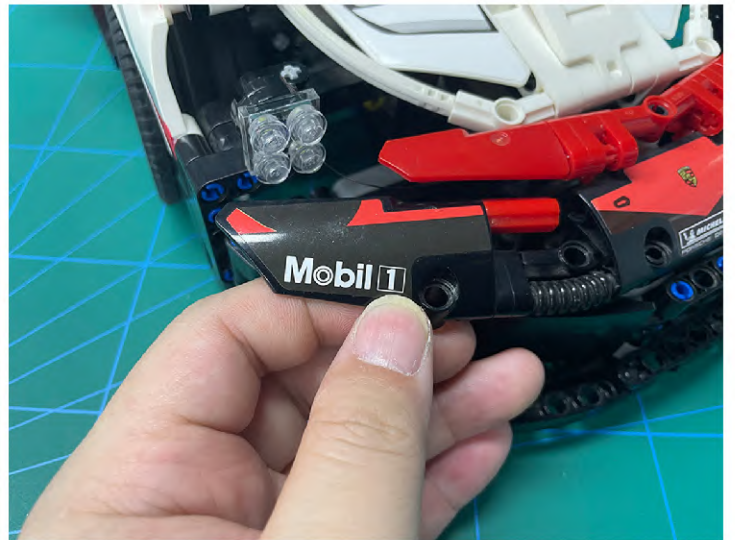

Led Light Installation Guide

Lego 42096

Porsche 911 RSR

the Following Steps just for RC Version

same installing method for both side