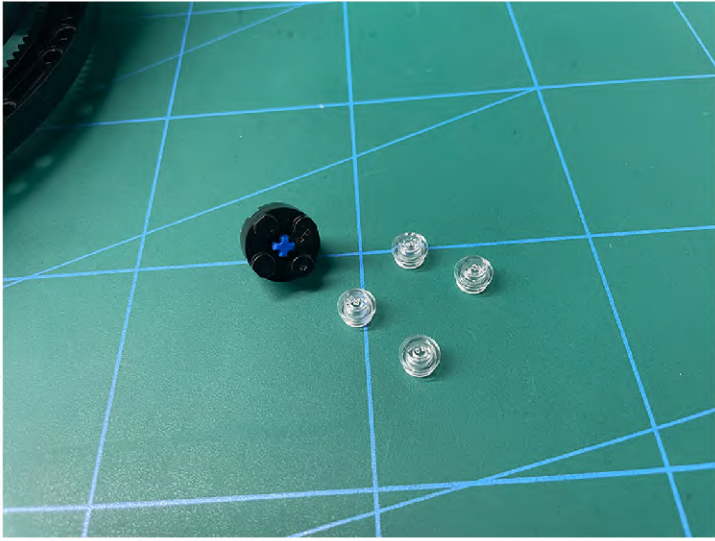

Led Light Installation Guide

Lego 42096

Porsche 911 RSR

the Following Steps just for RC Version

same installing method for both side