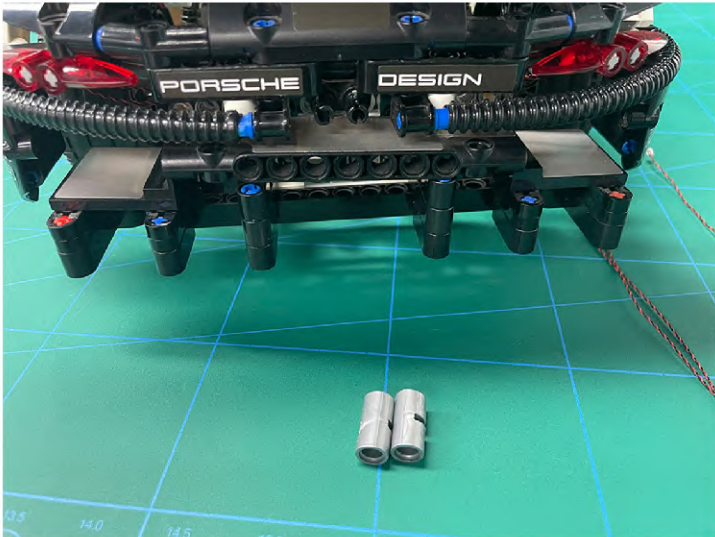

Led Light Installation Guide

Lego 42096

Porsche 911 RSR

the Following Steps just for RC Version

same installing method for both side