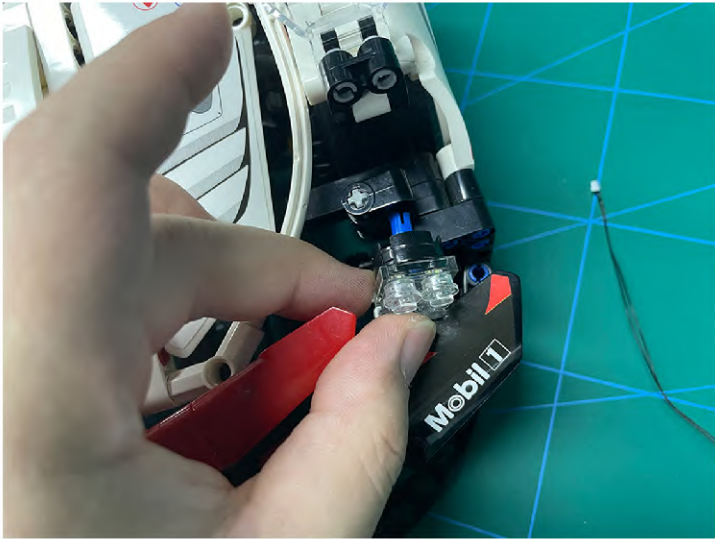

Led Light Installation Guide

Lego 42096

Porsche 911 RSR

the Following Steps just for RC Version

same installing method for both side