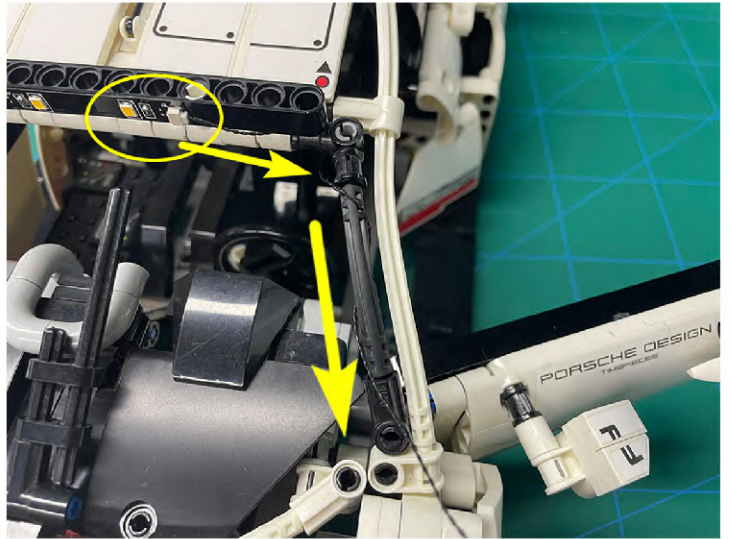

Led Light Installation Guide

Lego 42096

Porsche 911 RSR

the Following Steps just for RC Version

same installing method for both side