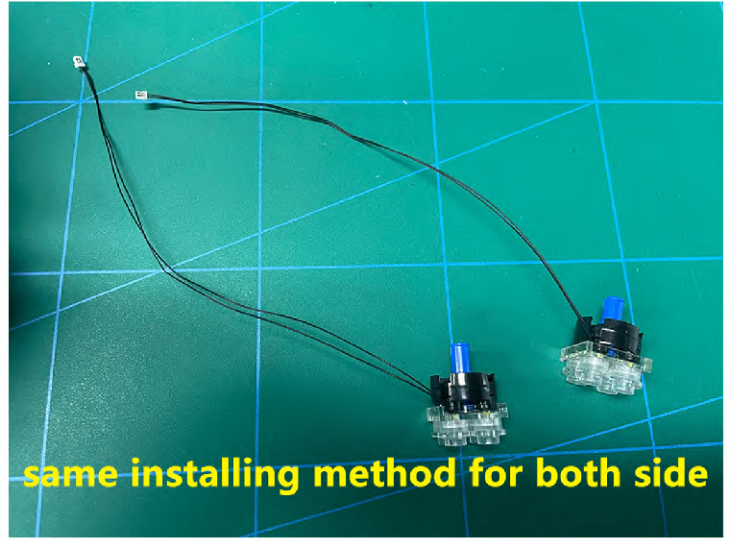

Led Light Installation Guide

Lego 42096

Porsche 911 RSR

the Following Steps just for RC Version

same installing method for both side