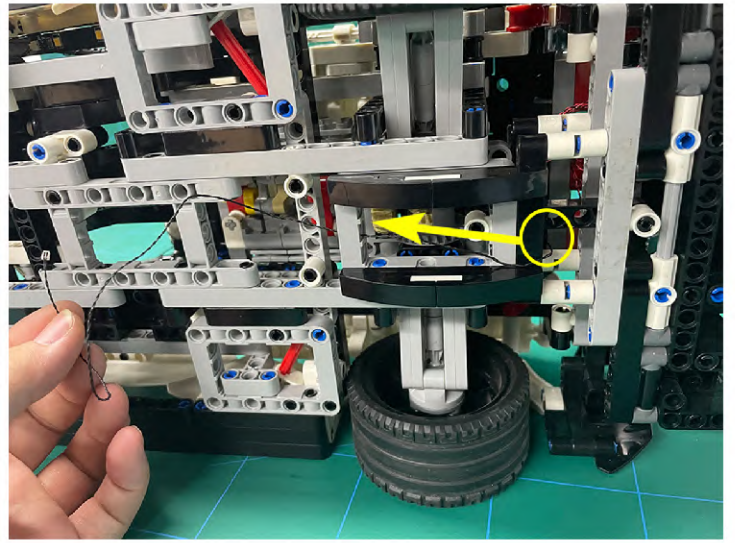

Led Light Installation Guide

Lego 42096

Porsche 911 RSR

the Following Steps just for RC Version

same installing method for both side