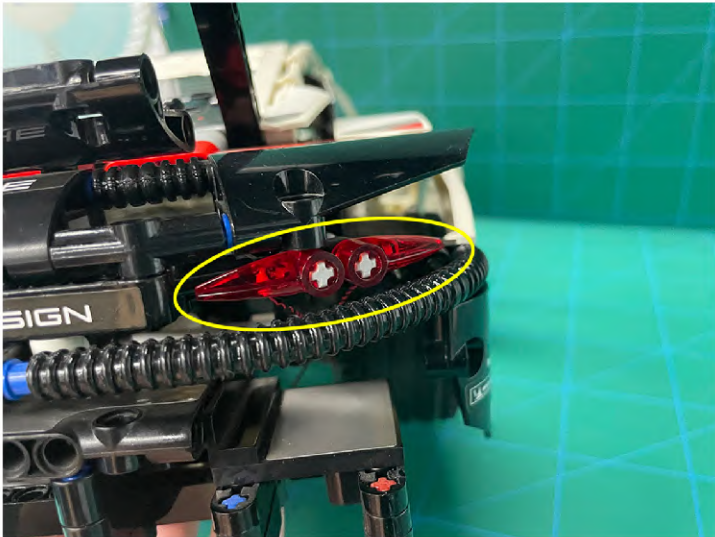

Led Light Installation Guide

Lego 42096

Porsche 911 RSR

the Following Steps just for RC Version

same installing method for both side