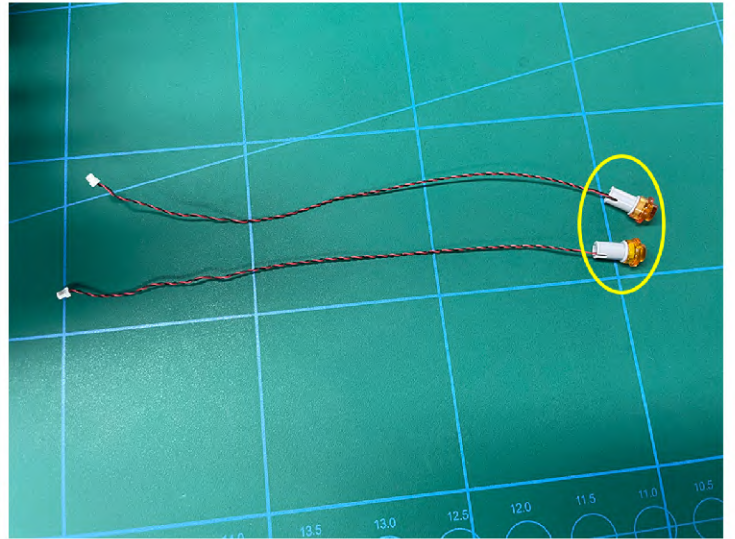

Led Light Installation Guide

Lego 42096

Porsche 911 RSR

the Following Steps just for RC Version

same installing method for both side