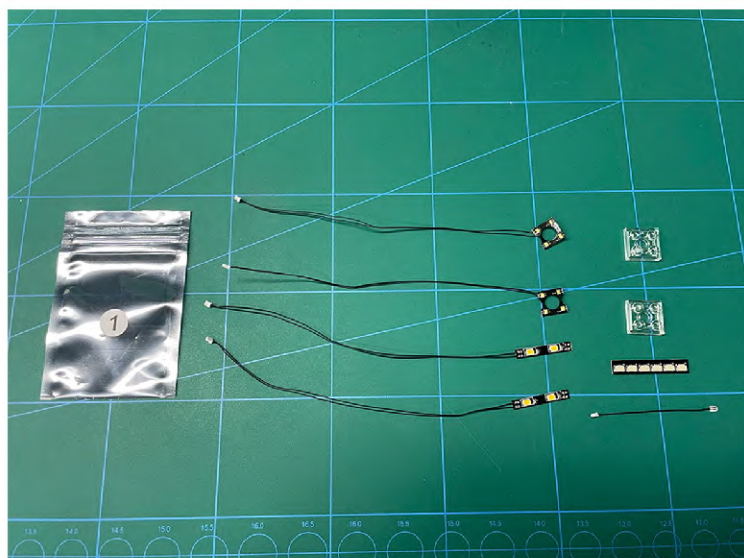

Led Light Installation Guide

Lego 42096

Porsche 911 RSR

the Following Steps just for RC Version

same installing method for both side