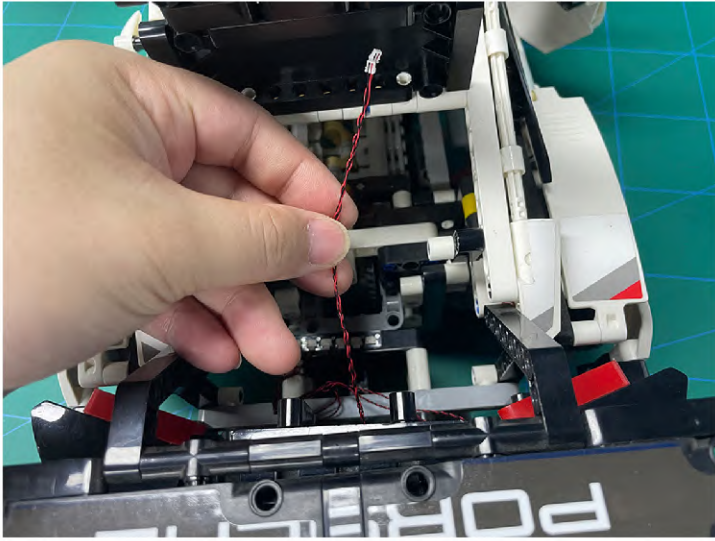

Led Light Installation Guide

Lego 42096

Porsche 911 RSR

the Following Steps just for RC Version

same installing method for both side