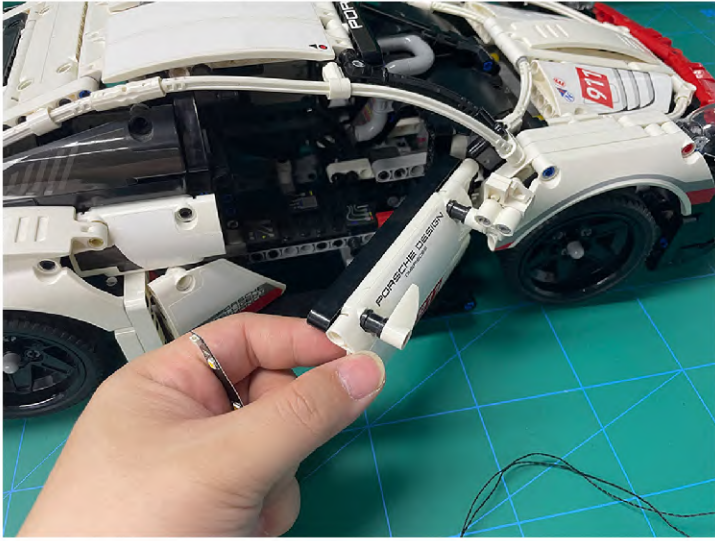

Led Light Installation Guide

Lego 42096

Porsche 911 RSR

the Following Steps just for RC Version

same installing method for both side