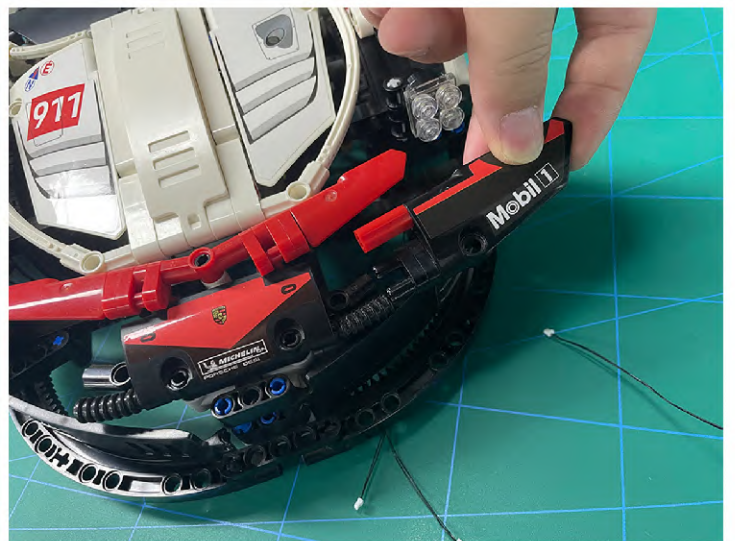

Led Light Installation Guide

Lego 42096

Porsche 911 RSR

the Following Steps just for RC Version

same installing method for both side