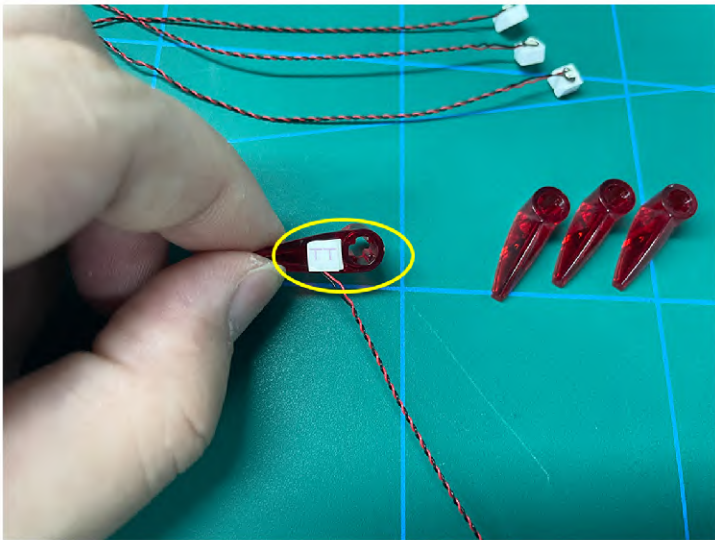

Led Light Installation Guide

Lego 42096

Porsche 911 RSR

the Following Steps just for RC Version

same installing method for both side