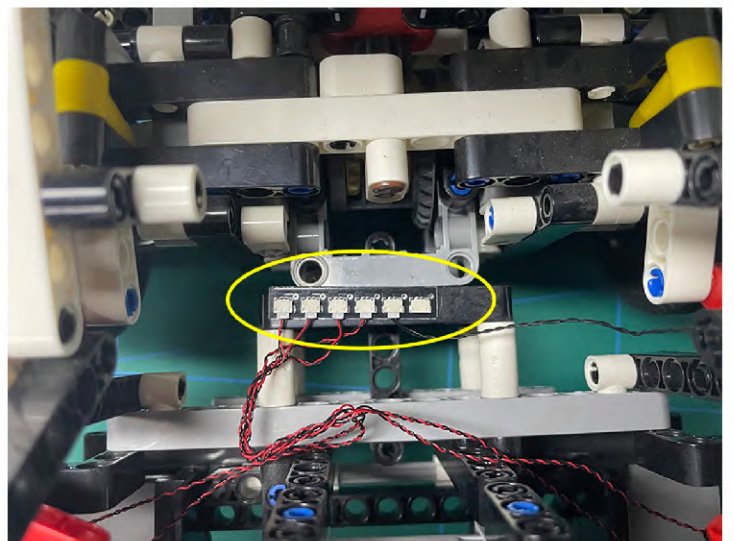

Led Light Installation Guide

Lego 42096

Porsche 911 RSR

the Following Steps just for RC Version

same installing method for both side