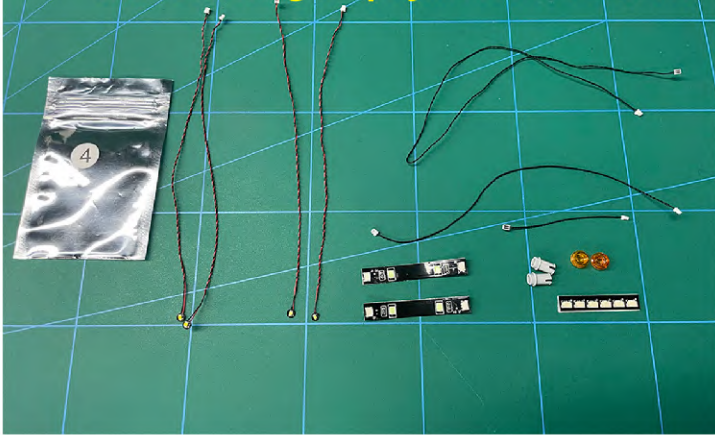

Led Light Installation Guide

Lego 42096

Porsche 911 RSR

the Following Steps just for RC Version

same installing method for both side