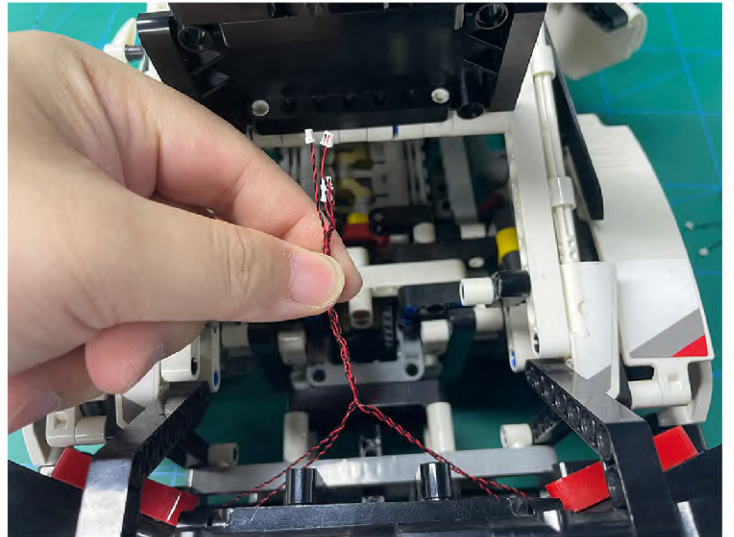

Led Light Installation Guide

Lego 42096

Porsche 911 RSR

the Following Steps just for RC Version

same installing method for both side