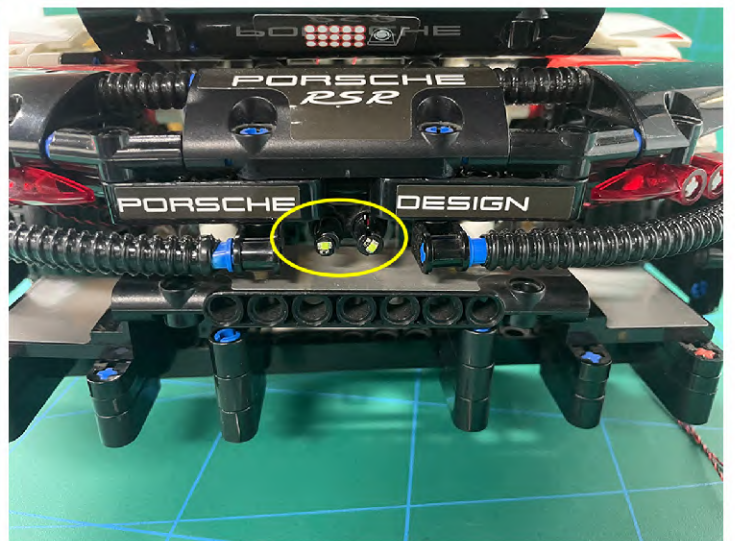

Led Light Installation Guide

Lego 42096

Porsche 911 RSR

the Following Steps just for RC Version

same installing method for both side