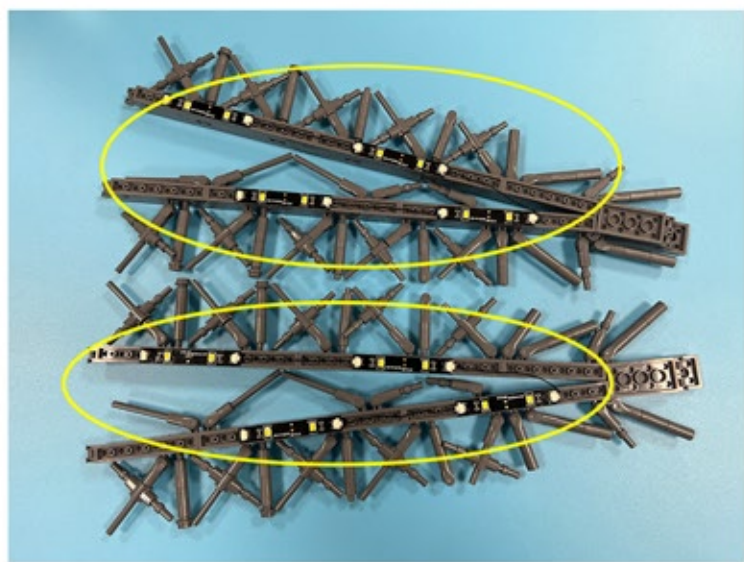

Led Light Installation Guide

Lego 10307

Eiffel Tower

Classic RC Version

Installing RC Moduel