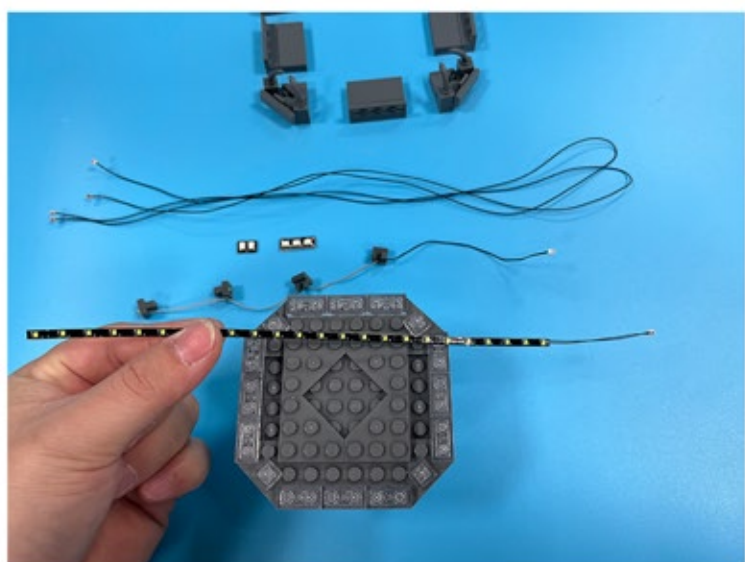

Led Light Installation Guide

Lego 10307

Eiffel Tower

Classic RC Version

Installing RC Moduel