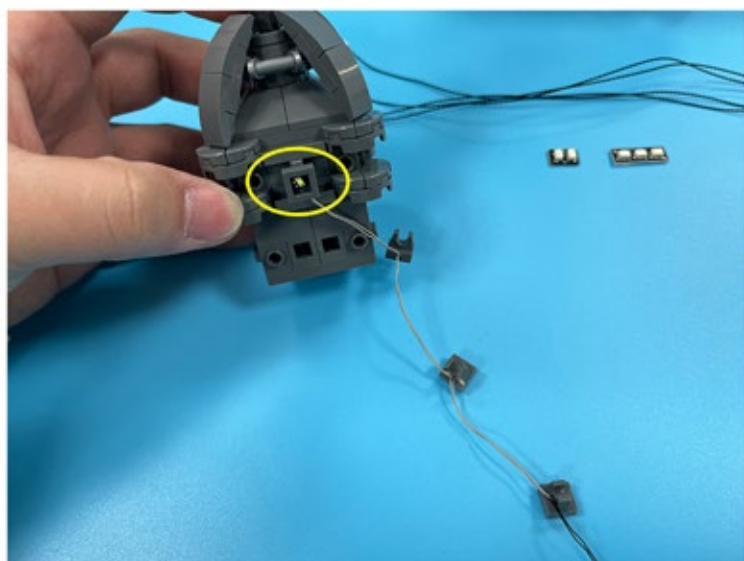

Led Light Installation Guide

Lego 10307

Eiffel Tower

Classic RC Version

Installing RC Moduel