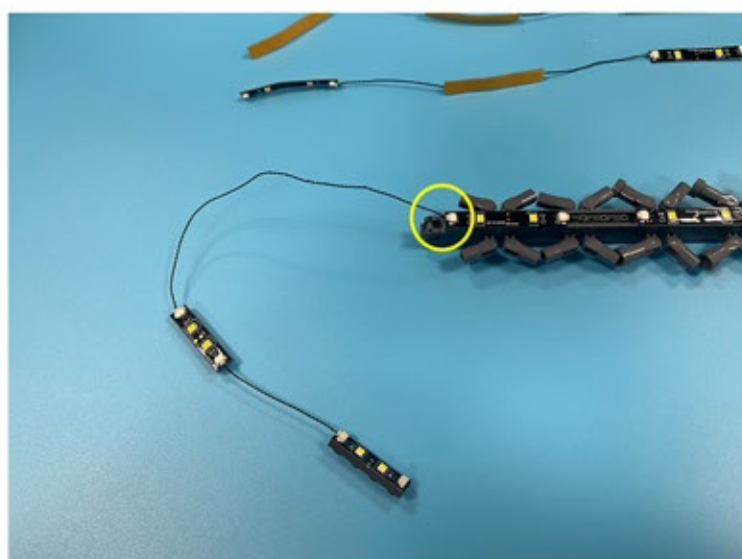

Led Light Installation Guide

Lego 10307

Eiffel Tower

Classic RC Version

Installing RC Moduel