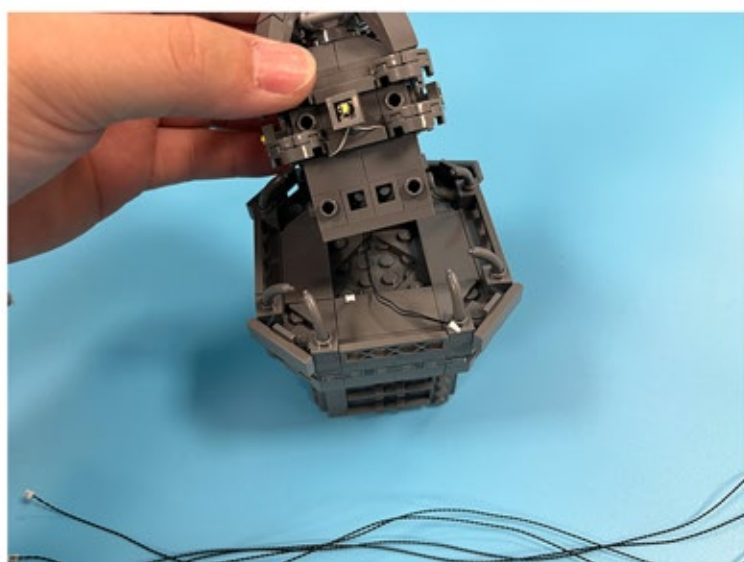

Led Light Installation Guide

Lego 10307

Eiffel Tower

Classic RC Version

Installing RC Moduel