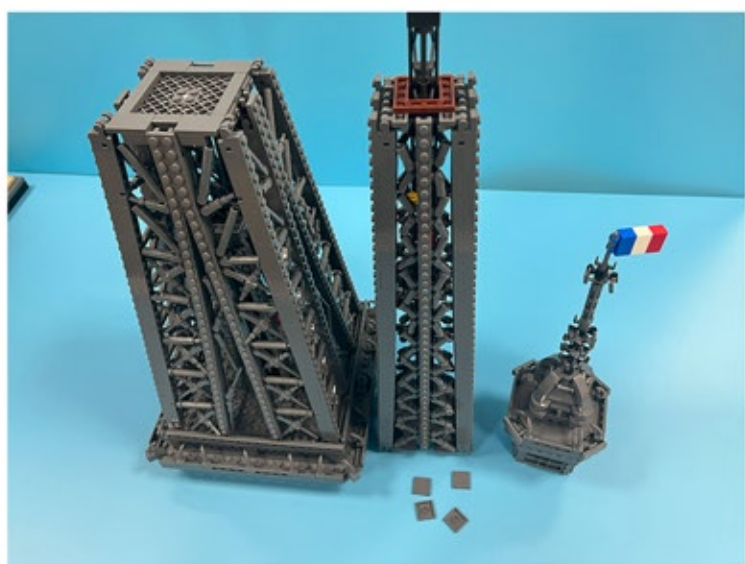

Led Light Installation Guide

Lego 10307

Eiffel Tower

Classic RC Version

Installing RC Moduel