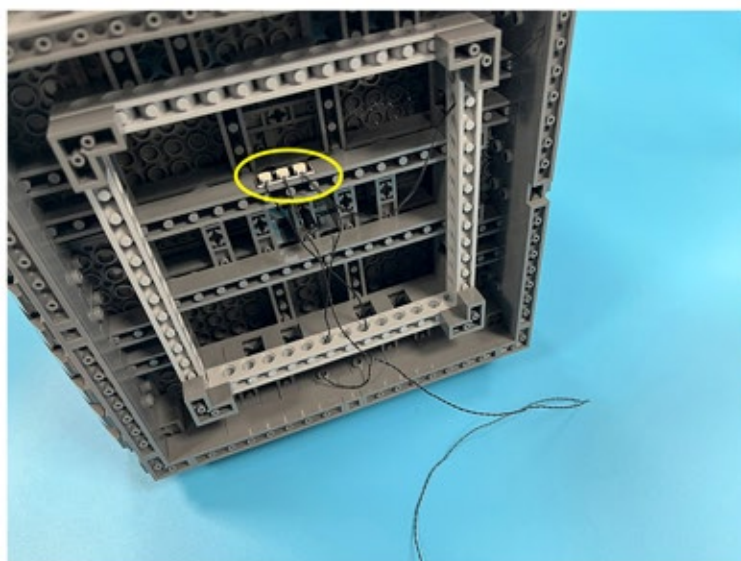

Led Light Installation Guide

Lego 10307

Eiffel Tower

Classic RC Version

Installing RC Moduel