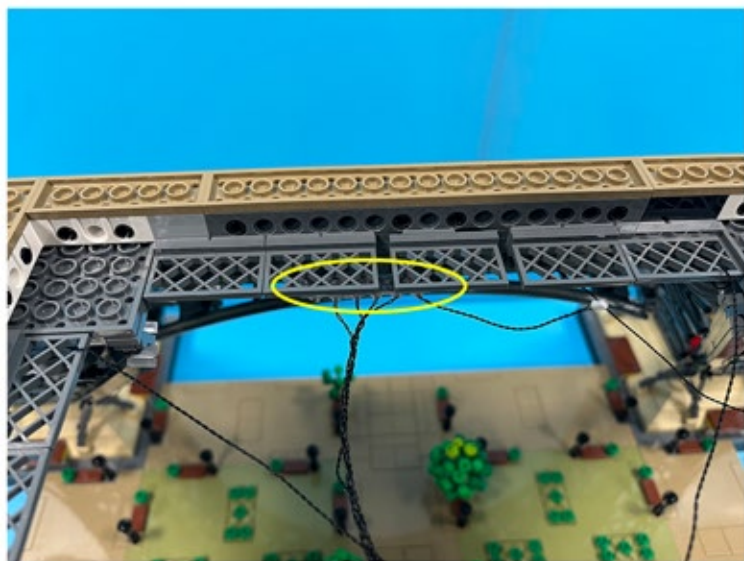

Led Light Installation Guide

Lego 10307

Eiffel Tower

Classic RC Version

Installing RC Moduel