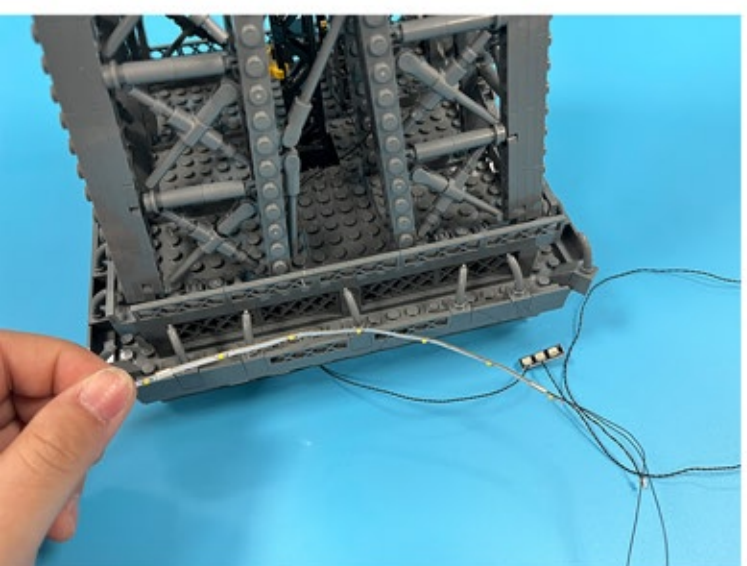

Led Light Installation Guide

Lego 10307

Eiffel Tower

Classic RC Version

Installing RC Moduel