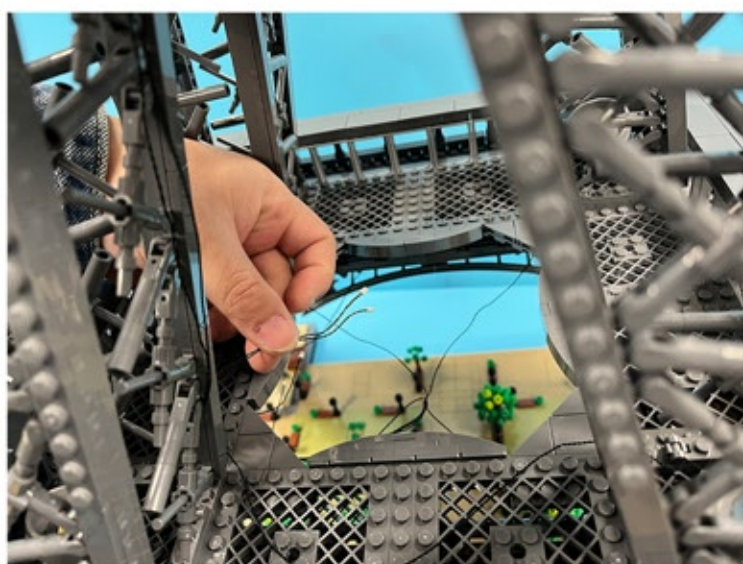

Led Light Installation Guide

Lego 10307

Eiffel Tower

Classic RC Version

Installing RC Moduel