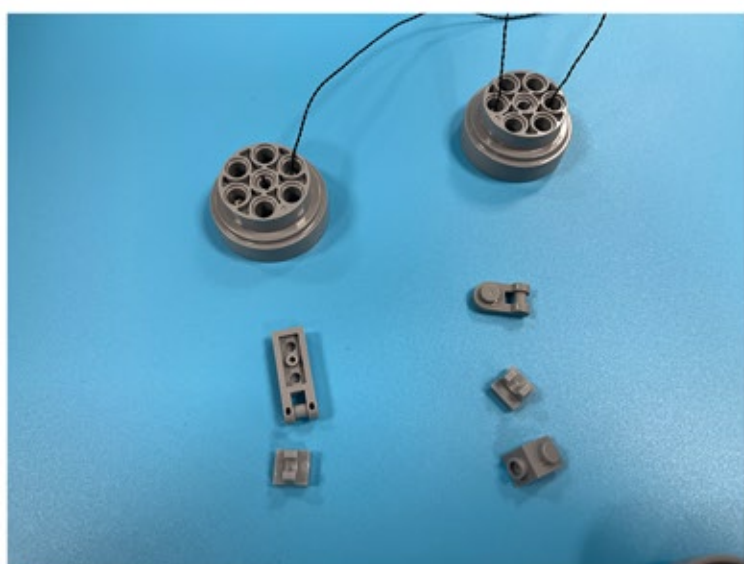

Led Light Installation Guide

Lego 10307

Eiffel Tower

Classic RC Version

Installing RC Moduel