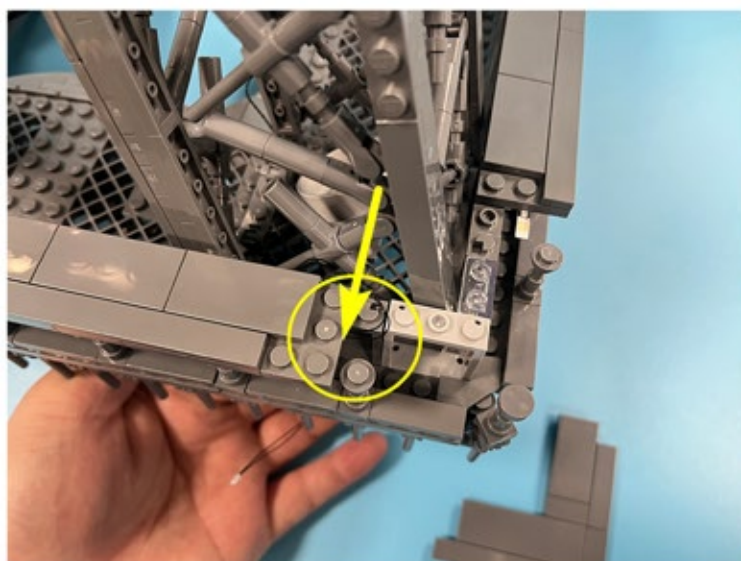

Led Light Installation Guide

Lego 10307

Eiffel Tower

Classic RC Version

Installing RC Moduel