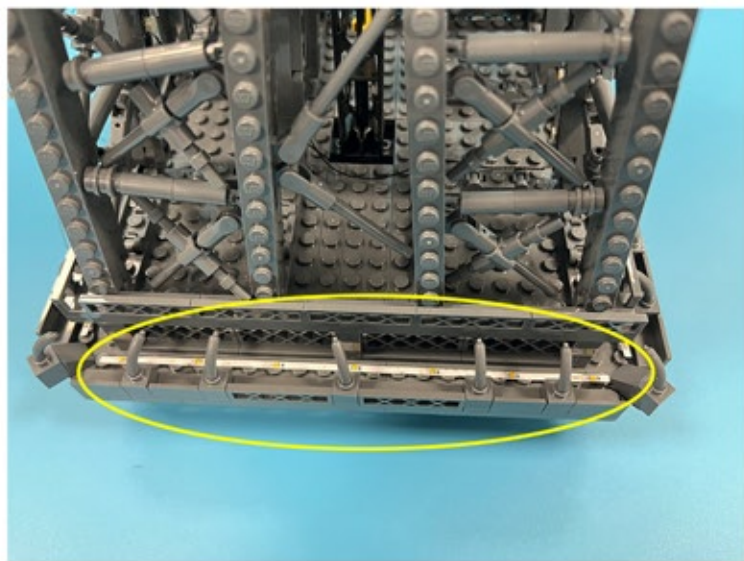

Led Light Installation Guide

Lego 10307

Eiffel Tower

Classic RC Version

Installing RC Moduel