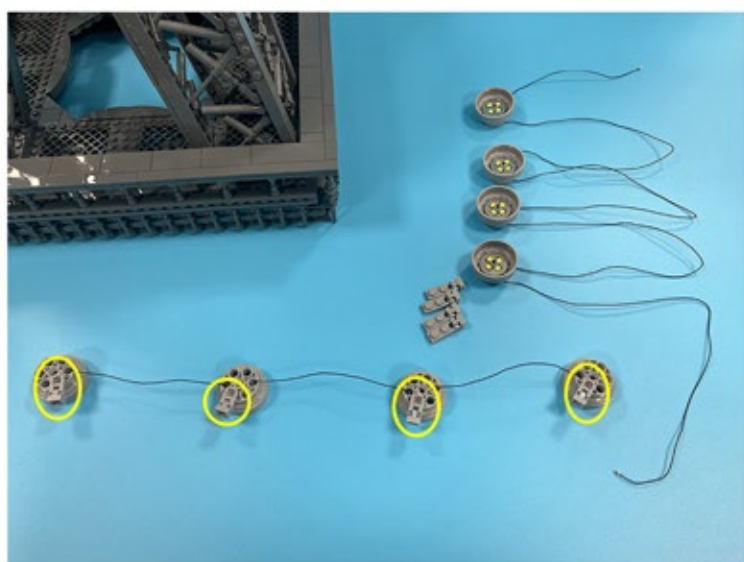

Led Light Installation Guide

Lego 10307

Eiffel Tower

Classic RC Version

Installing RC Moduel