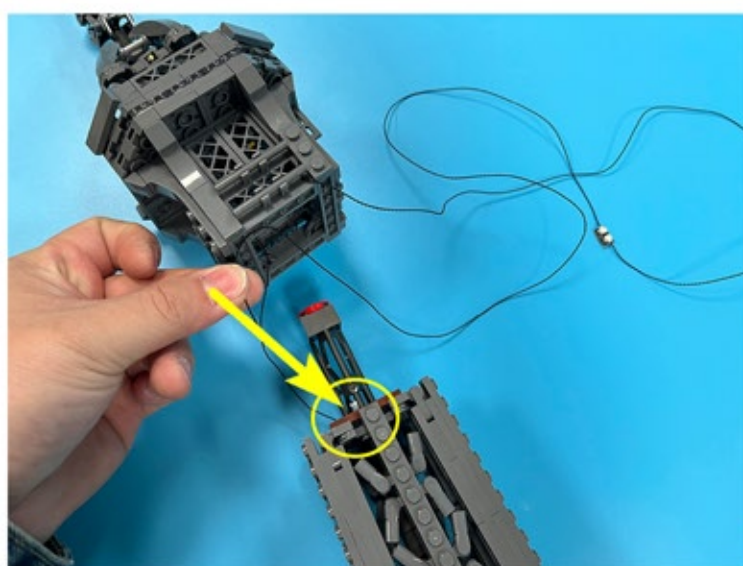

Led Light Installation Guide

Lego 10307

Eiffel Tower

Classic RC Version

Installing RC Moduel