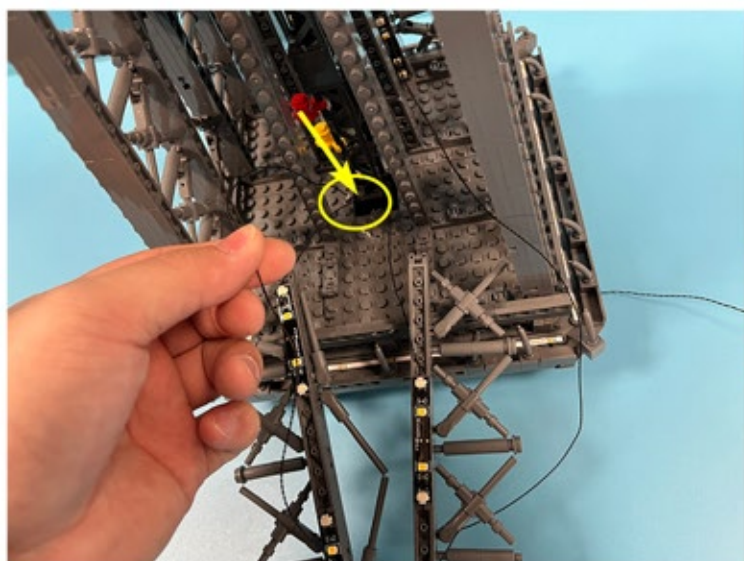

Led Light Installation Guide

Lego 10307

Eiffel Tower

Classic RC Version

Installing RC Moduel