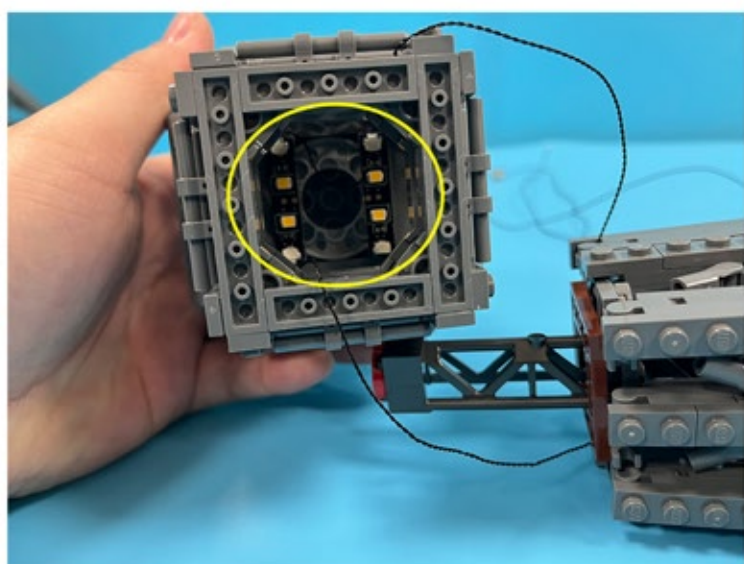

Led Light Installation Guide

Lego 10307

Eiffel Tower

Classic RC Version

Installing RC Moduel