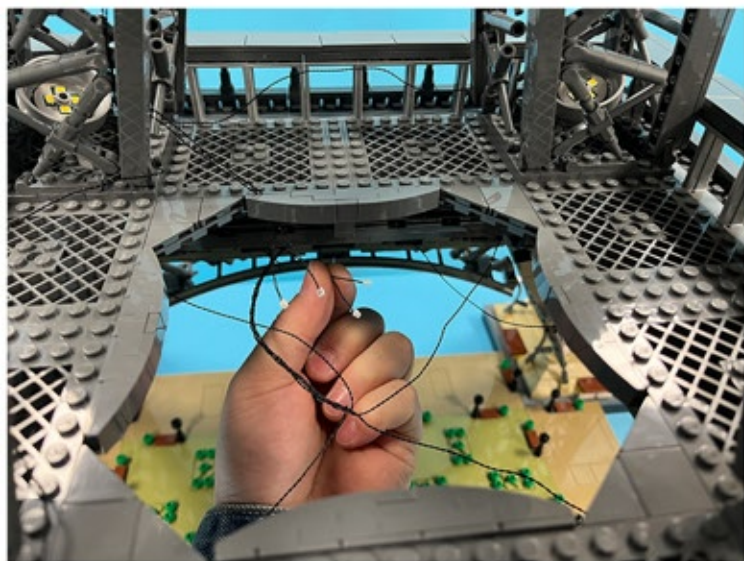

Led Light Installation Guide

Lego 10307

Eiffel Tower

Classic RC Version

Installing RC Moduel