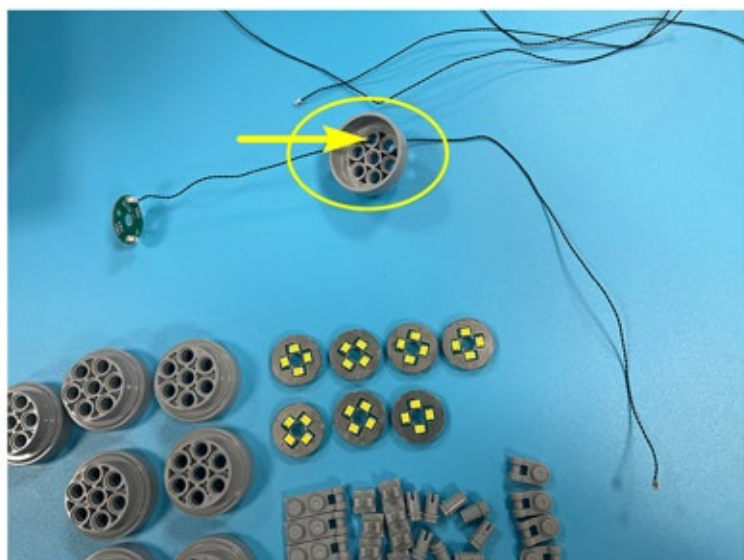

Led Light Installation Guide

Lego 10307

Eiffel Tower

Classic RC Version

Installing RC Moduel