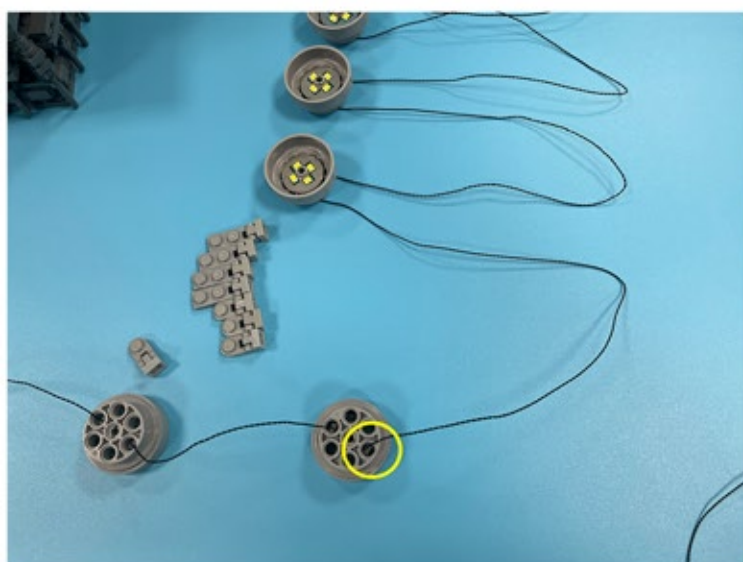

Led Light Installation Guide

Lego 10307

Eiffel Tower

Classic RC Version

Installing RC Moduel