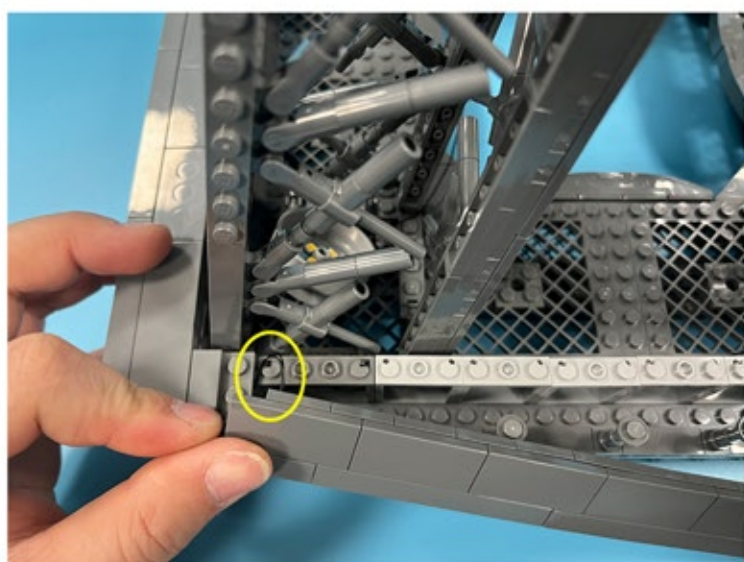

Led Light Installation Guide

Lego 10307

Eiffel Tower

Classic RC Version

Installing RC Moduel