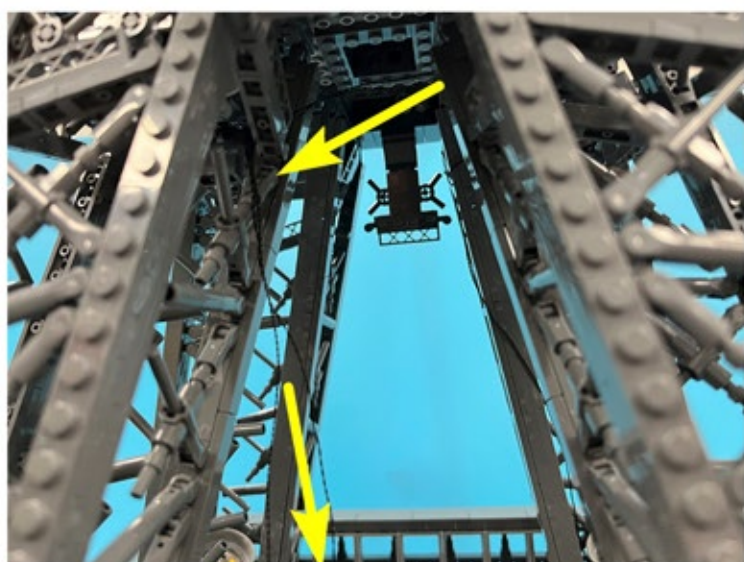

Led Light Installation Guide

Lego 10307

Eiffel Tower

Classic RC Version

Installing RC Moduel