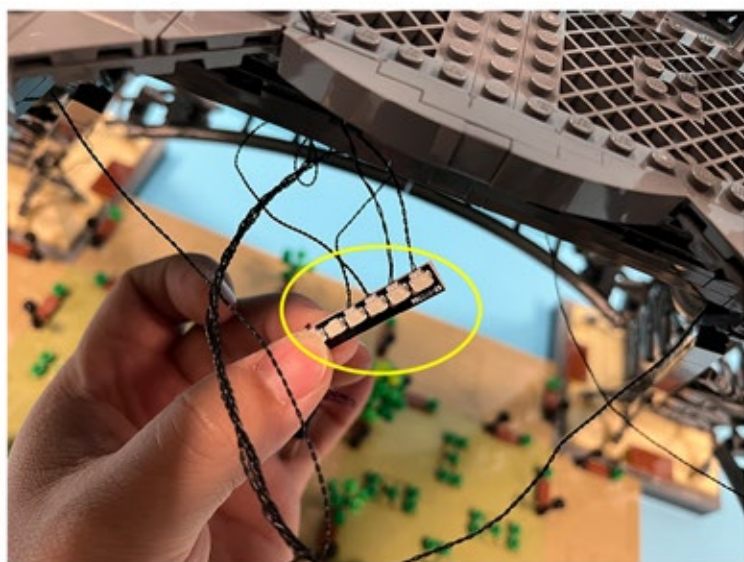

Led Light Installation Guide

Lego 10307

Eiffel Tower

Classic RC Version

Installing RC Moduel