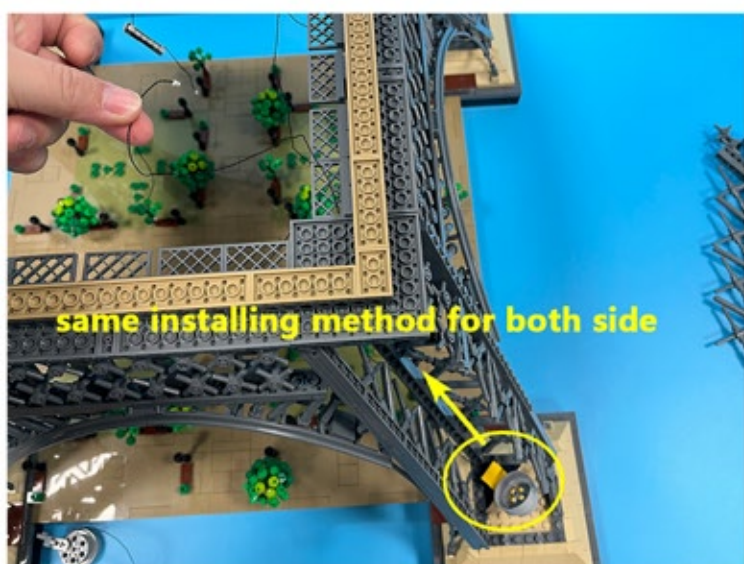

Led Light Installation Guide

Lego 10307

Eiffel Tower

Classic RC Version

Installing RC Moduel