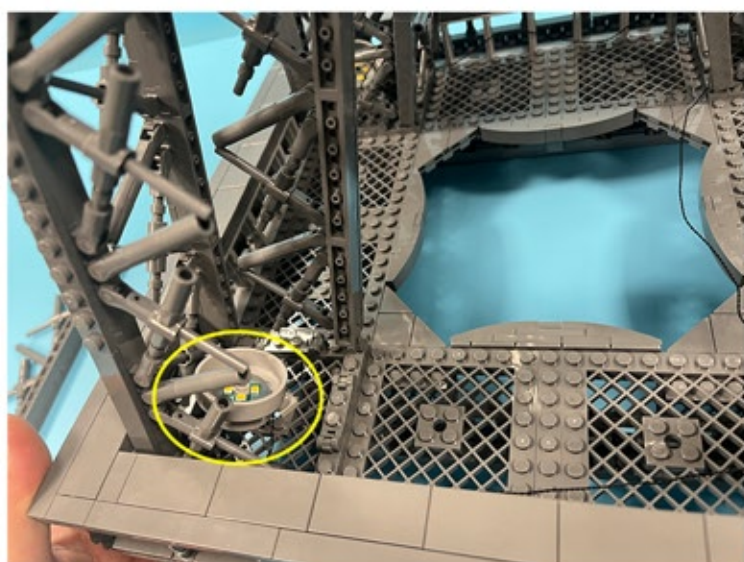

Led Light Installation Guide

Lego 10307

Eiffel Tower

Classic RC Version

Installing RC Moduel