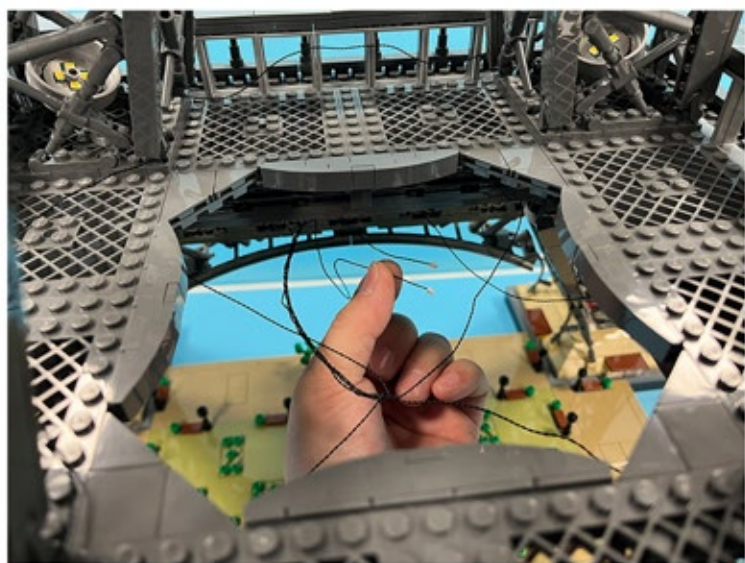

Led Light Installation Guide

Lego 10307

Eiffel Tower

Classic RC Version

Installing RC Moduel