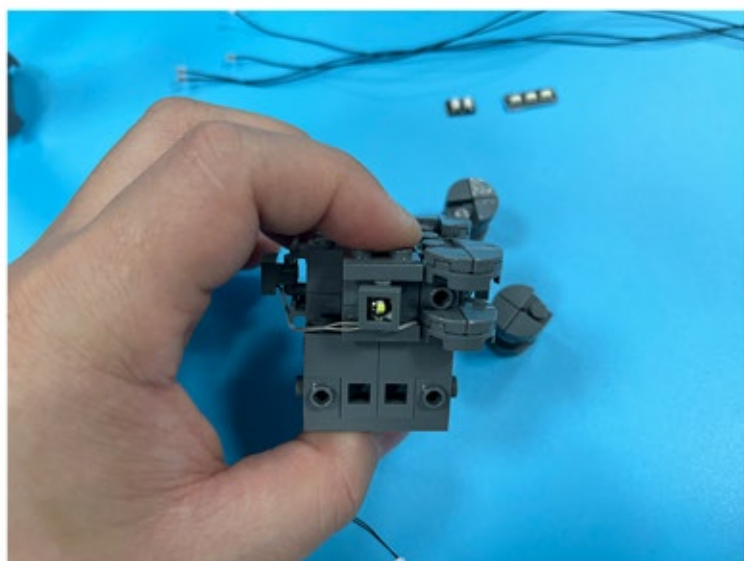

Led Light Installation Guide

Lego 10307

Eiffel Tower

Classic RC Version

Installing RC Moduel