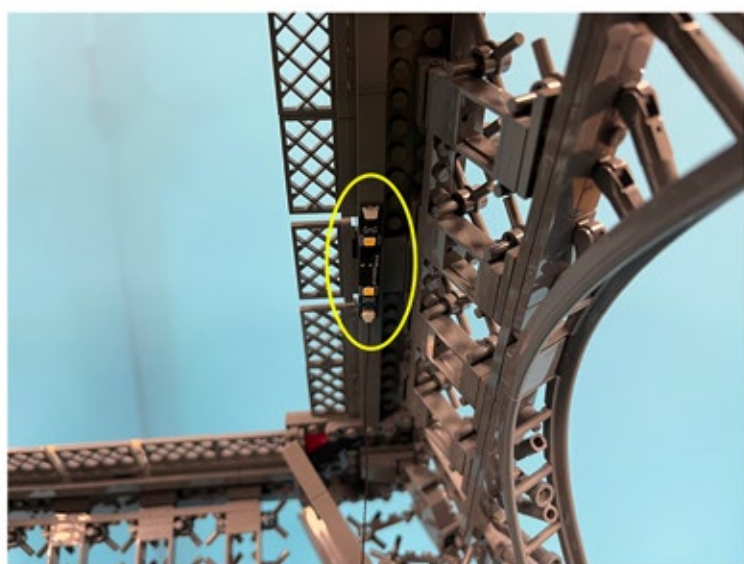

Led Light Installation Guide

Lego 10307

Eiffel Tower

Classic RC Version

Installing RC Moduel