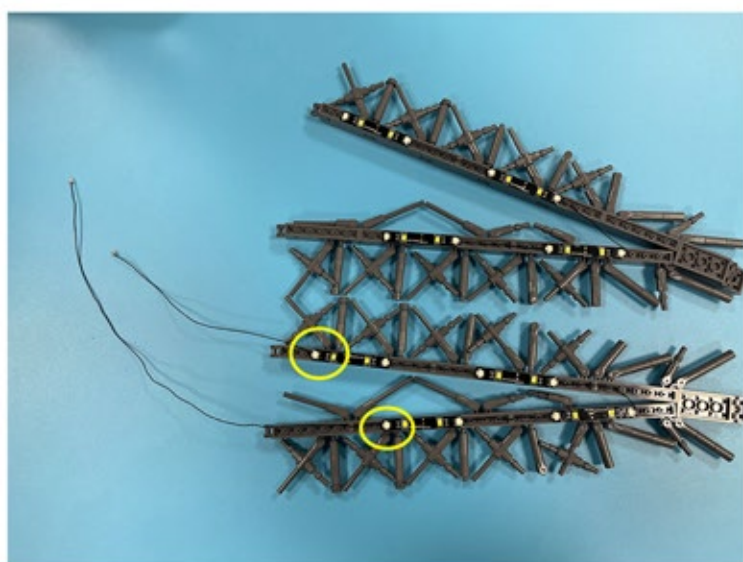

Led Light Installation Guide

Lego 10307

Eiffel Tower

Classic RC Version

Installing RC Moduel