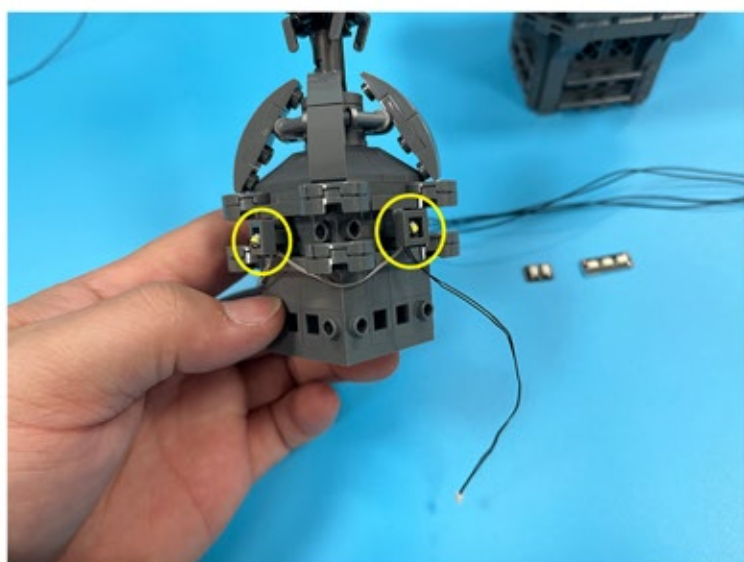

Led Light Installation Guide

Lego 10307

Eiffel Tower

Classic RC Version

Installing RC Moduel