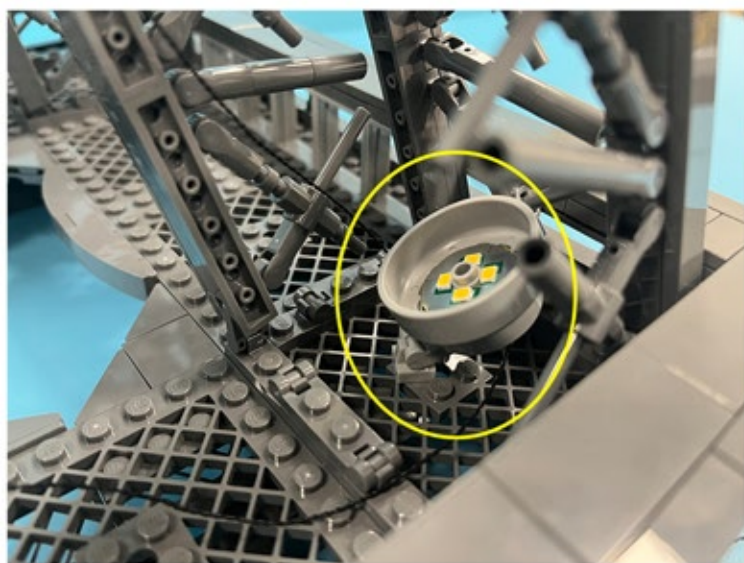

Led Light Installation Guide

Lego 10307

Eiffel Tower

Classic RC Version

Installing RC Moduel