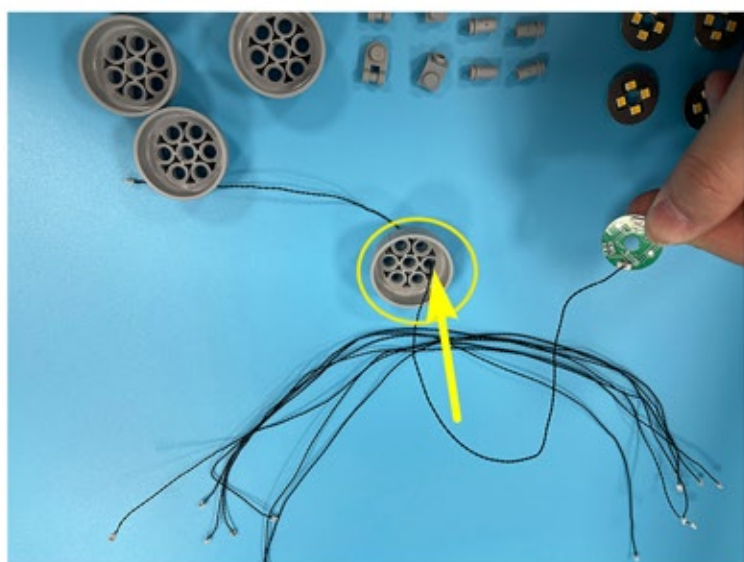

Led Light Installation Guide

Lego 10307

Eiffel Tower

Classic RC Version

Installing RC Moduel