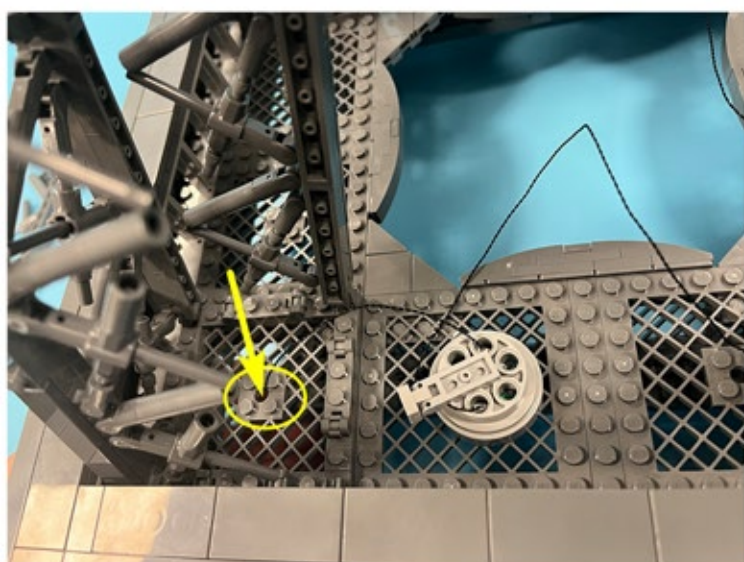

Led Light Installation Guide

Lego 10307

Eiffel Tower

Classic RC Version

Installing RC Moduel