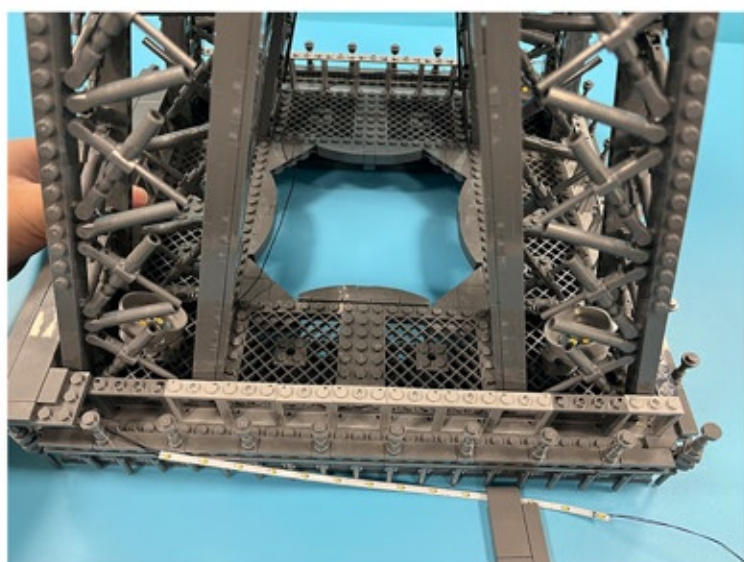

Led Light Installation Guide

Lego 10307

Eiffel Tower

Classic RC Version

Installing RC Moduel