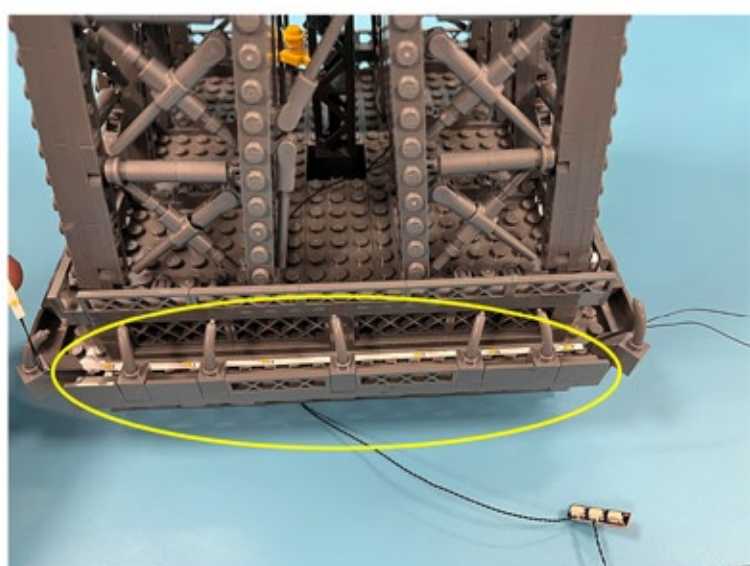

Led Light Installation Guide

Lego 10307

Eiffel Tower

Classic RC Version

Installing RC Moduel