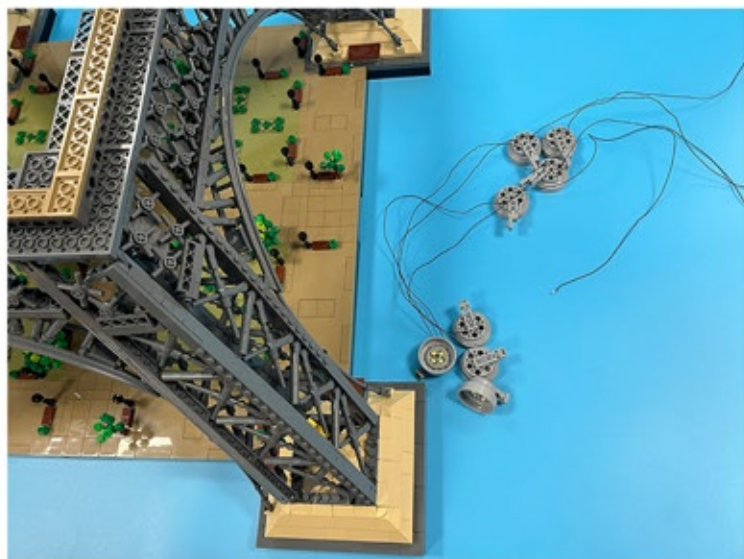

Led Light Installation Guide

Lego 10307

Eiffel Tower

Classic RC Version

Installing RC Moduel