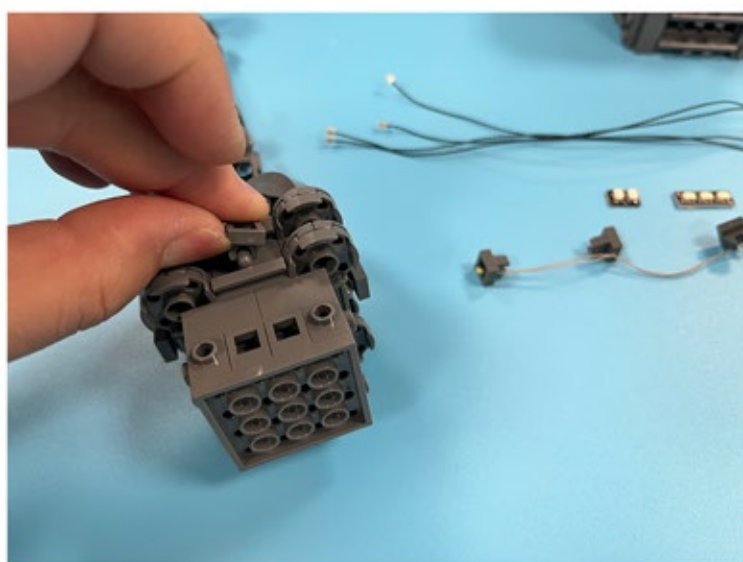

Led Light Installation Guide

Lego 10307

Eiffel Tower

Classic RC Version

Installing RC Moduel