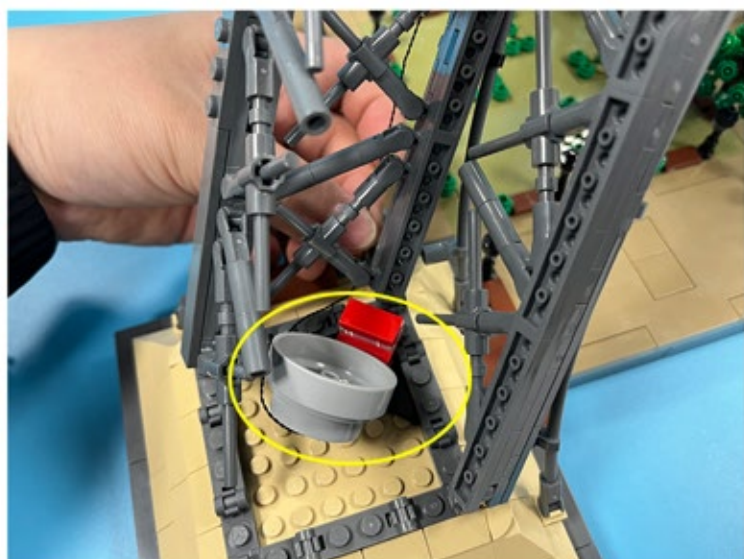

Led Light Installation Guide

Lego 10307

Eiffel Tower

Classic RC Version

Installing RC Moduel