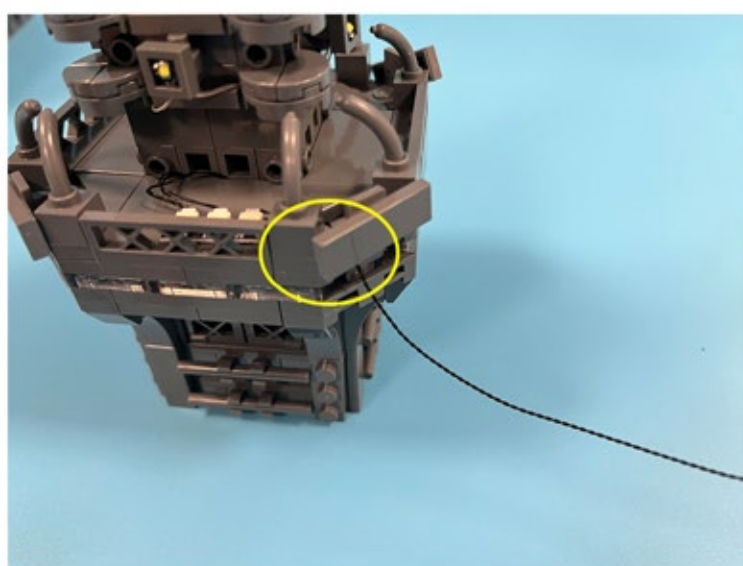

Led Light Installation Guide

Lego 10307

Eiffel Tower

Classic RC Version

Installing RC Moduel