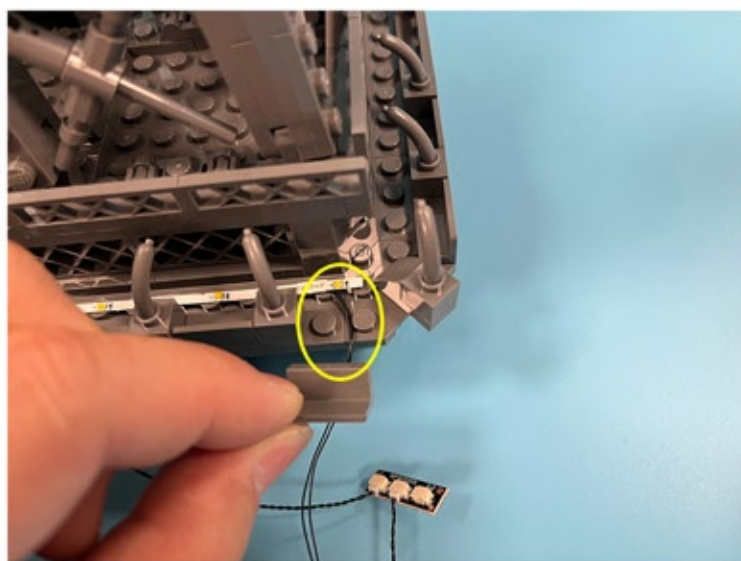

Led Light Installation Guide

Lego 10307

Eiffel Tower

Classic RC Version

Installing RC Moduel