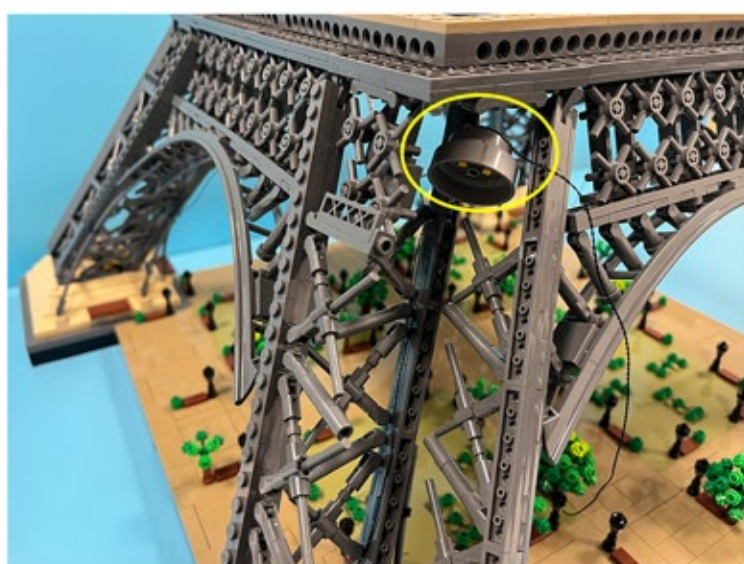

Led Light Installation Guide

Lego 10307

Eiffel Tower

Classic RC Version

Installing RC Moduel