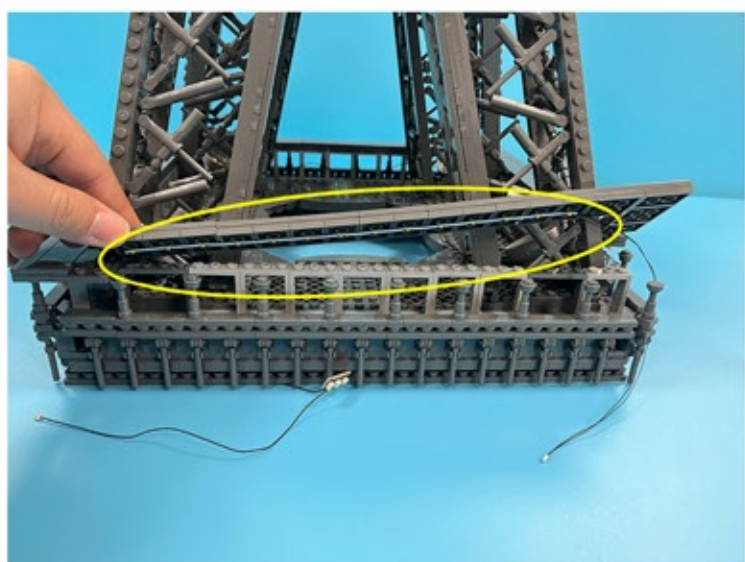

Led Light Installation Guide

Lego 10307

Eiffel Tower

Classic RC Version

Installing RC Moduel