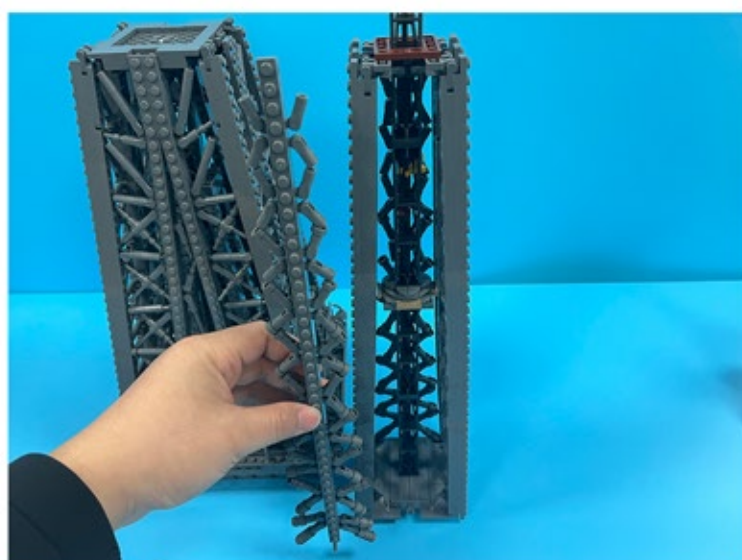

Led Light Installation Guide

Lego 10307

Eiffel Tower

Classic RC Version

Installing RC Moduel