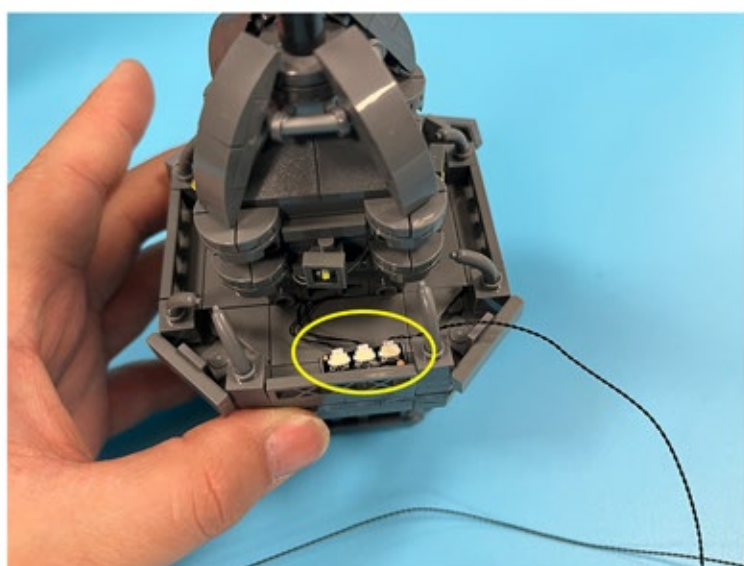

Led Light Installation Guide

Lego 10307

Eiffel Tower

Classic RC Version

Installing RC Moduel