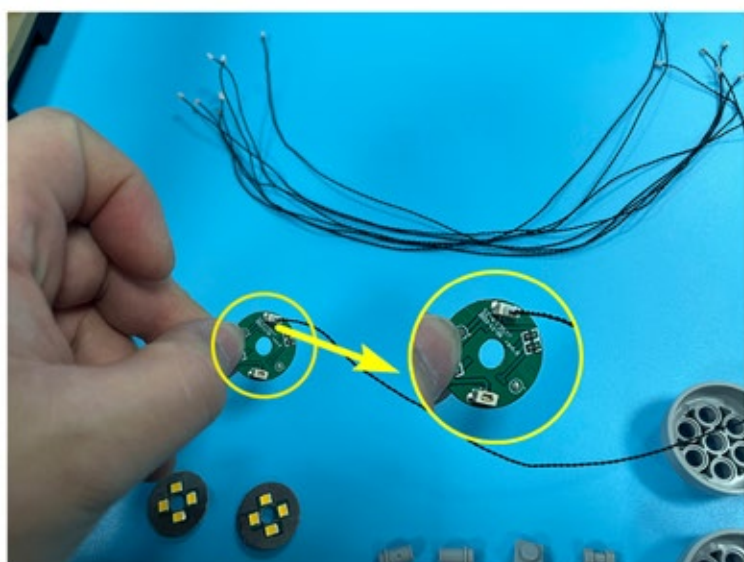

Led Light Installation Guide

Lego 10307

Eiffel Tower

Classic RC Version

Installing RC Moduel