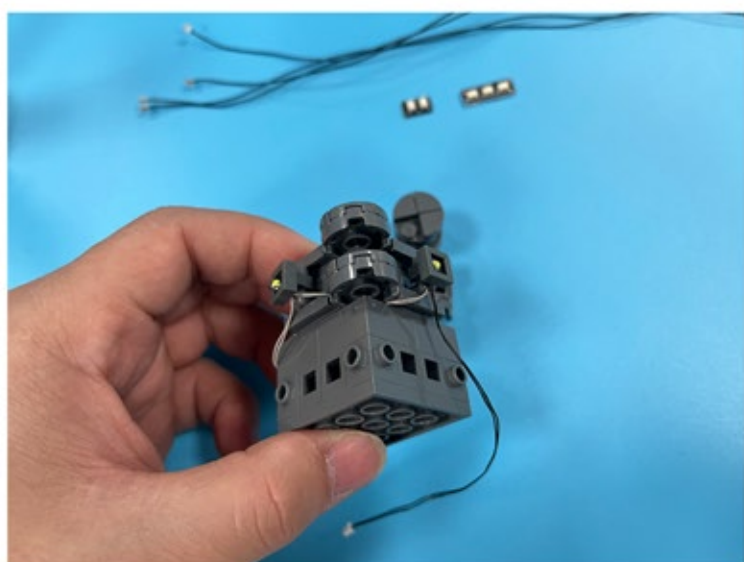

Led Light Installation Guide

Lego 10307

Eiffel Tower

Classic RC Version

Installing RC Moduel