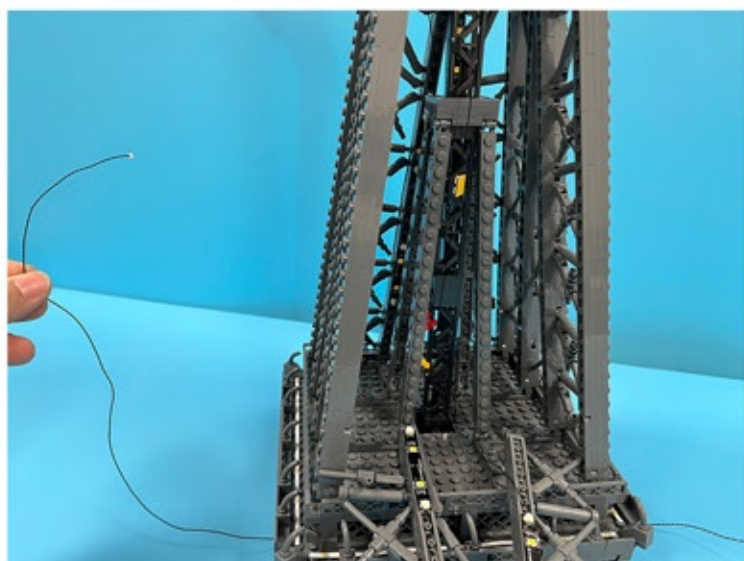

Led Light Installation Guide

Lego 10307

Eiffel Tower

Classic RC Version

Installing RC Moduel