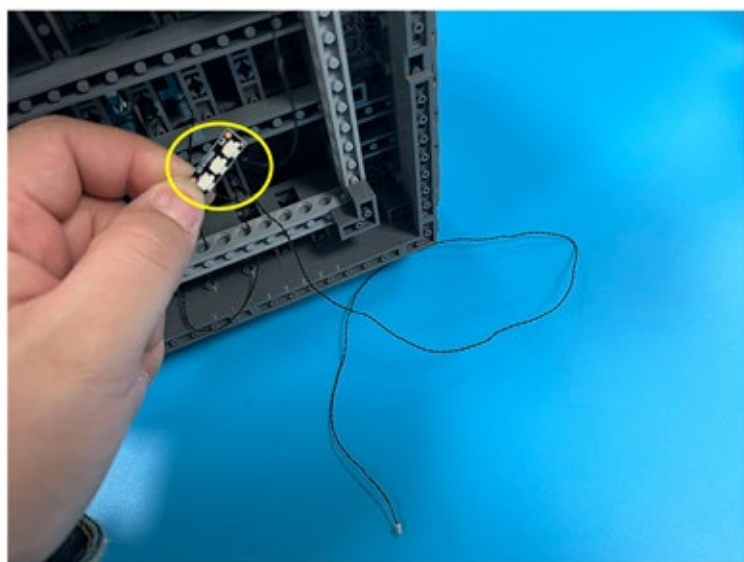

Led Light Installation Guide

Lego 10307

Eiffel Tower

Classic RC Version

Installing RC Moduel