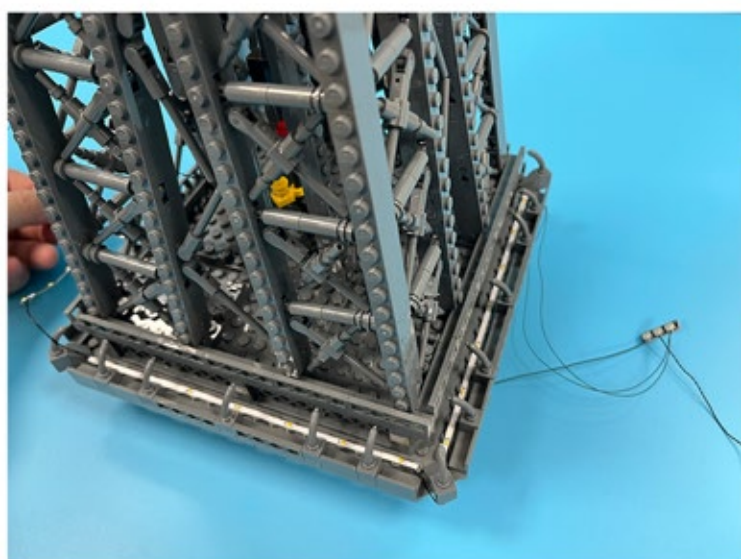

Led Light Installation Guide

Lego 10307

Eiffel Tower

Classic RC Version

Installing RC Moduel