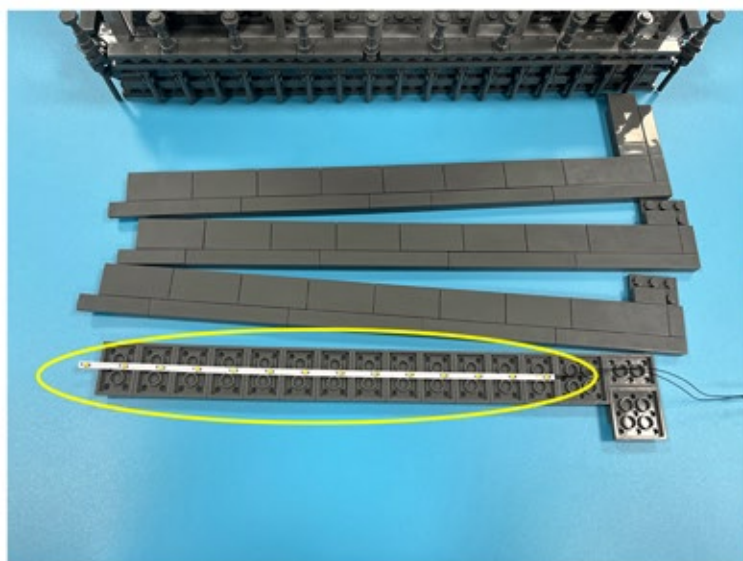

Led Light Installation Guide

Lego 10307

Eiffel Tower

Classic RC Version

Installing RC Moduel