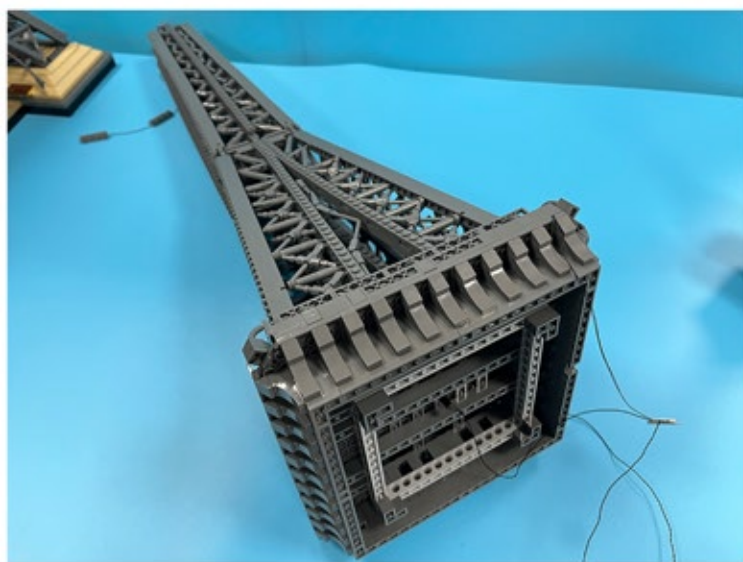

Led Light Installation Guide

Lego 10307

Eiffel Tower

Classic RC Version

Installing RC Moduel