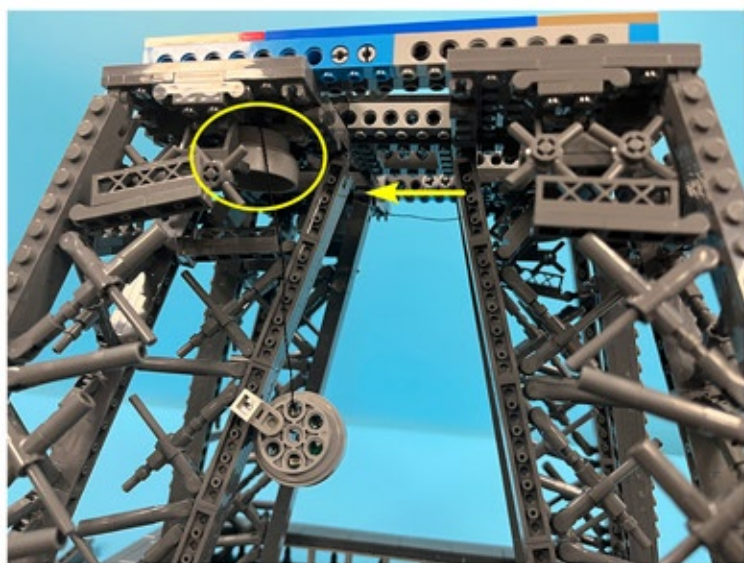

Led Light Installation Guide

Lego 10307

Eiffel Tower

Classic RC Version

Installing RC Moduel