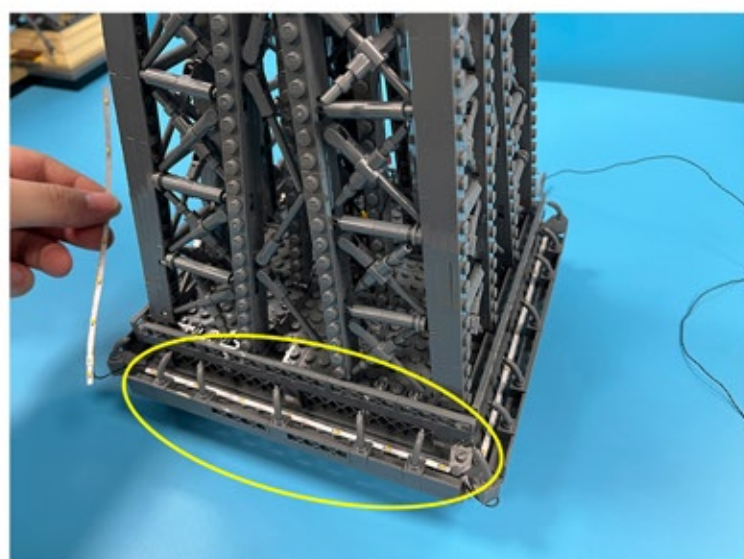

Led Light Installation Guide

Lego 10307

Eiffel Tower

Classic RC Version

Installing RC Moduel