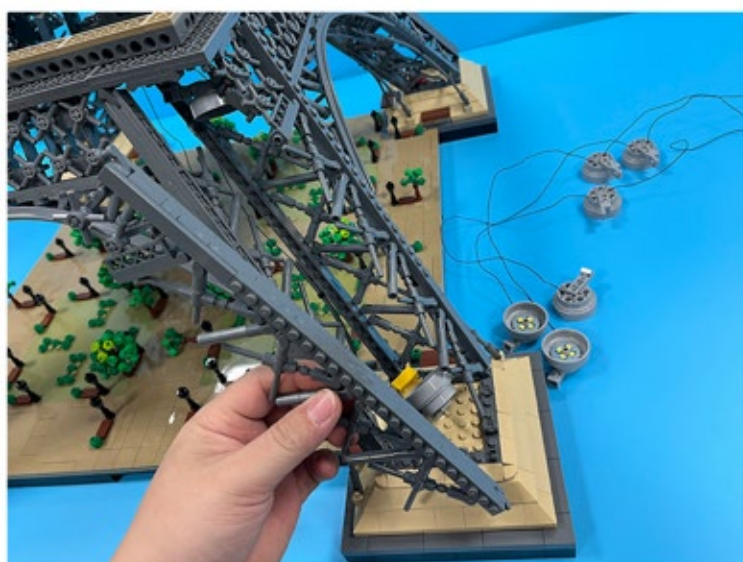

Led Light Installation Guide

Lego 10307

Eiffel Tower

Classic RC Version

Installing RC Moduel