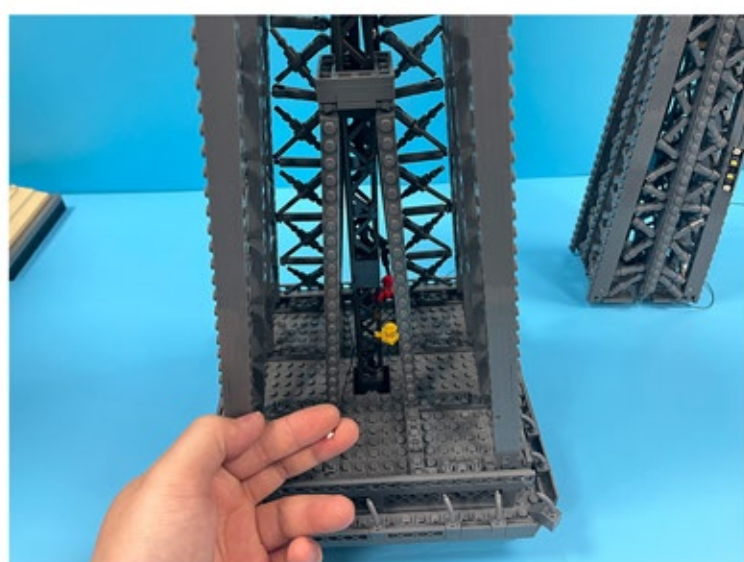

Led Light Installation Guide

Lego 10307

Eiffel Tower

Classic RC Version

Installing RC Moduel