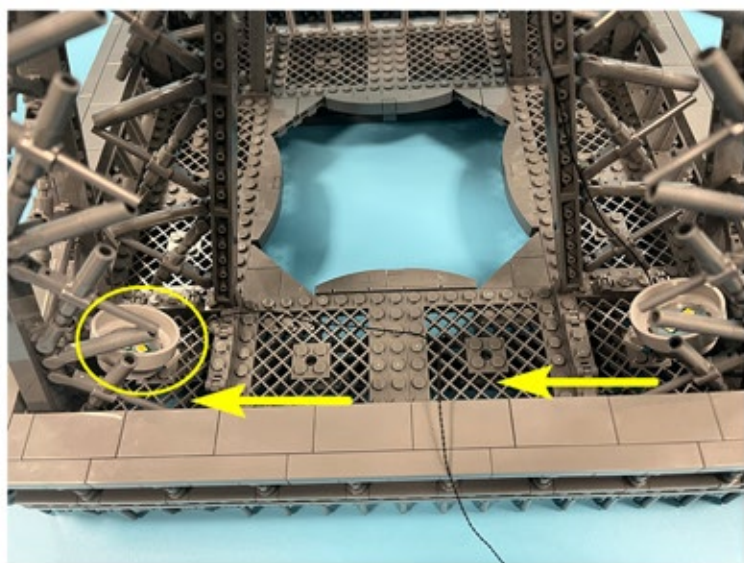

Led Light Installation Guide

Lego 10307

Eiffel Tower

Classic RC Version

Installing RC Moduel