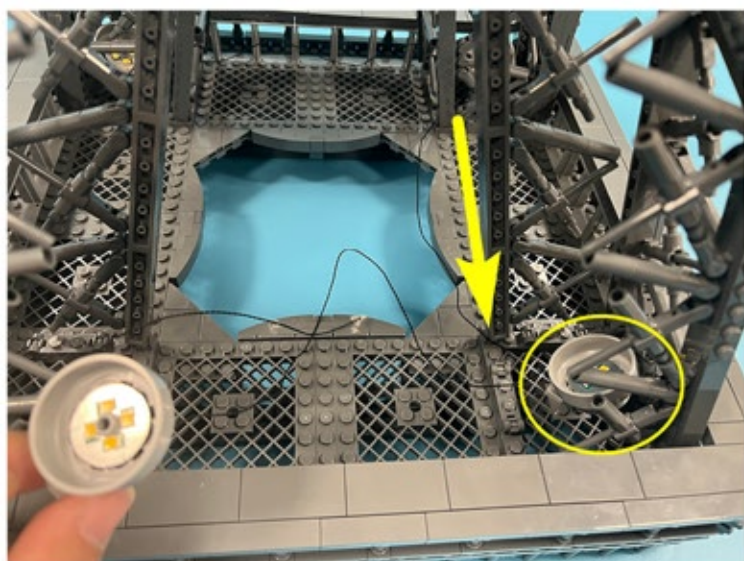

Led Light Installation Guide

Lego 10307

Eiffel Tower

Classic RC Version

Installing RC Moduel