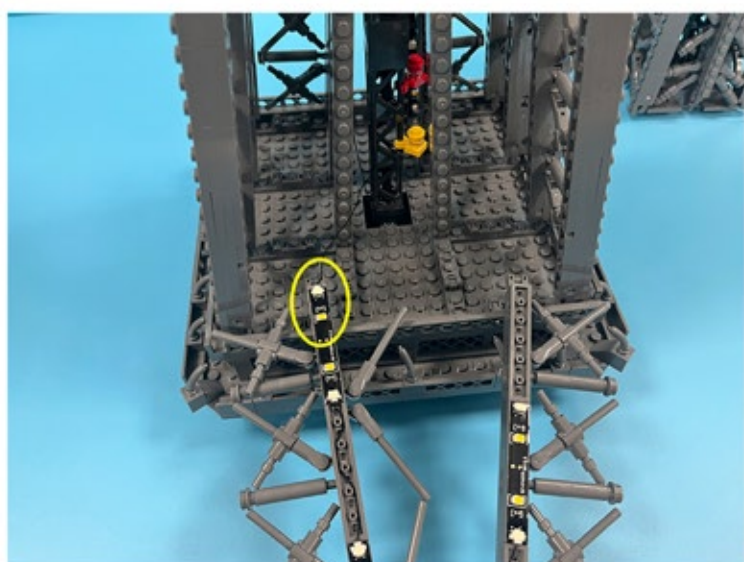

Led Light Installation Guide

Lego 10307

Eiffel Tower

Classic RC Version

Installing RC Moduel