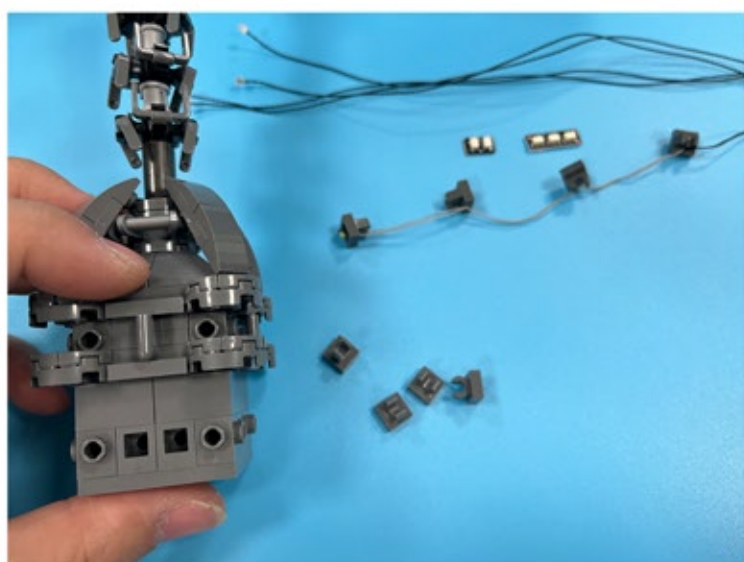

Led Light Installation Guide

Lego 10307

Eiffel Tower

Classic RC Version

Installing RC Moduel