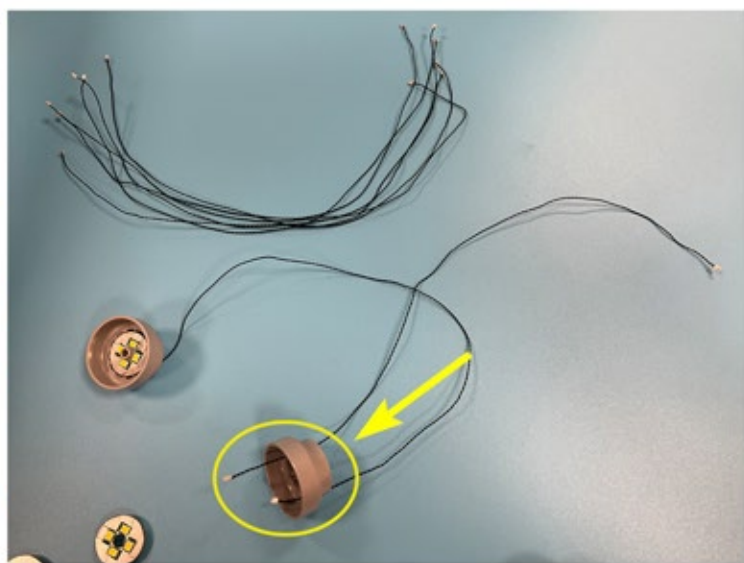

Led Light Installation Guide

Lego 10307

Eiffel Tower

Classic RC Version

Installing RC Moduel