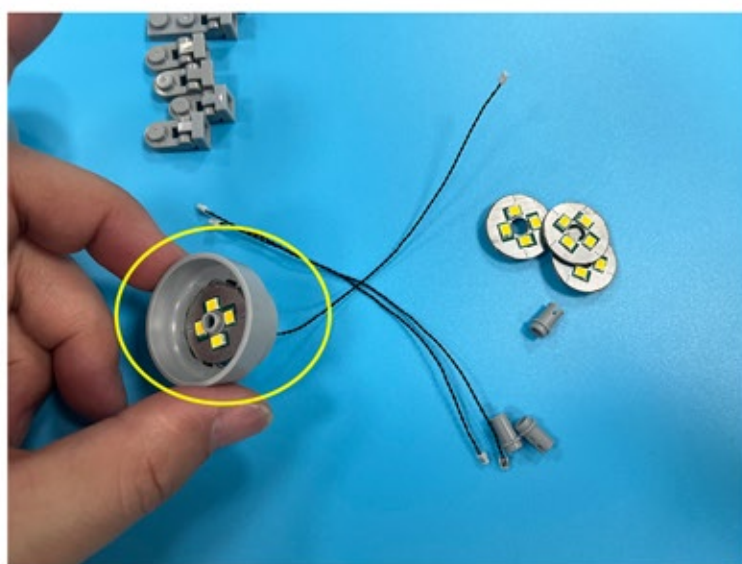

Led Light Installation Guide

Lego 10307

Eiffel Tower

Classic RC Version

Installing RC Moduel