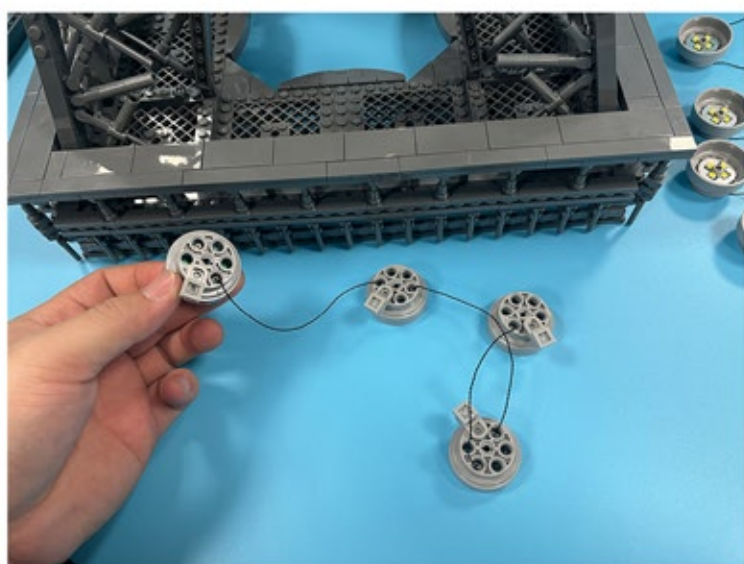

Led Light Installation Guide

Lego 10307

Eiffel Tower

Classic RC Version

Installing RC Moduel