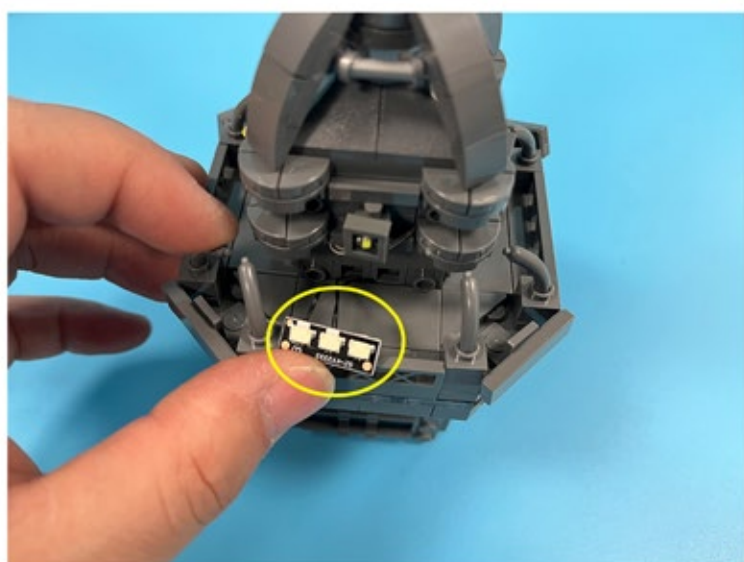

Led Light Installation Guide

Lego 10307

Eiffel Tower

Classic RC Version

Installing RC Moduel