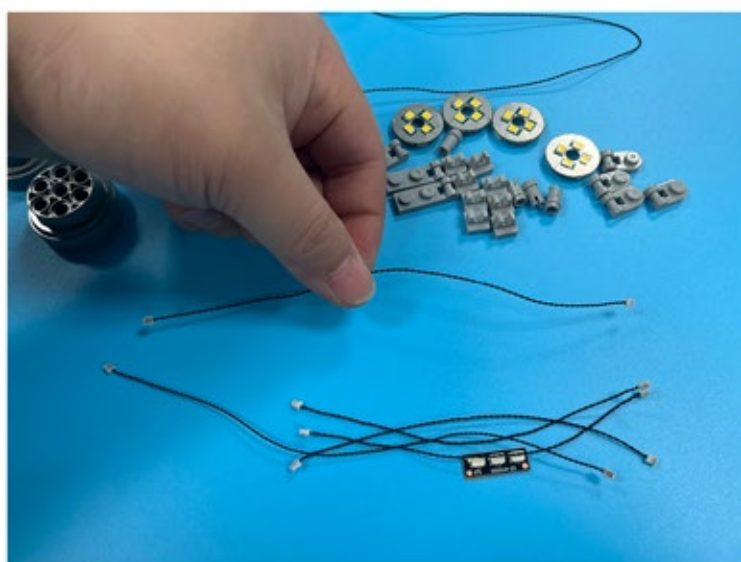

Led Light Installation Guide

Lego 10307

Eiffel Tower

Classic RC Version

Installing RC Moduel