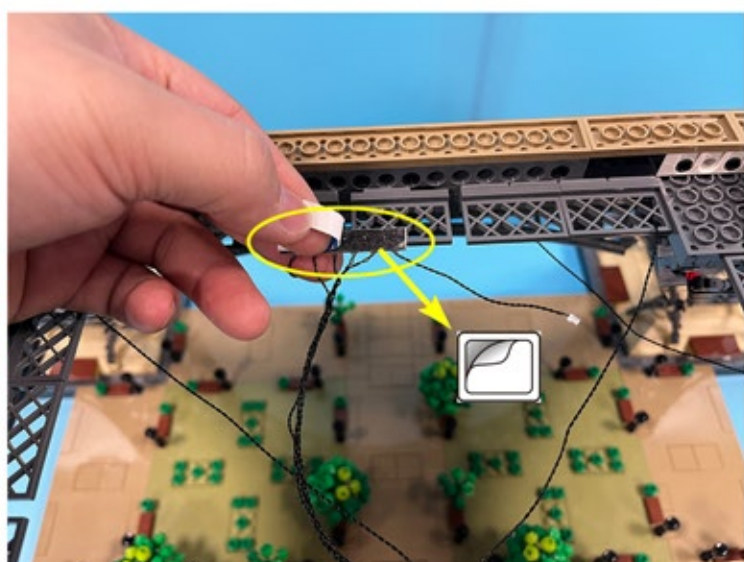

Led Light Installation Guide

Lego 10307

Eiffel Tower

Classic RC Version

Installing RC Moduel