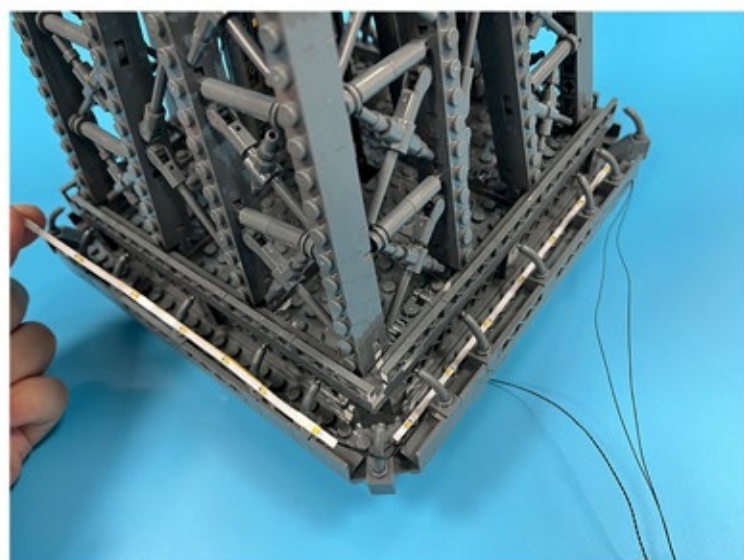

Led Light Installation Guide

Lego 10307

Eiffel Tower

Classic RC Version

Installing RC Moduel