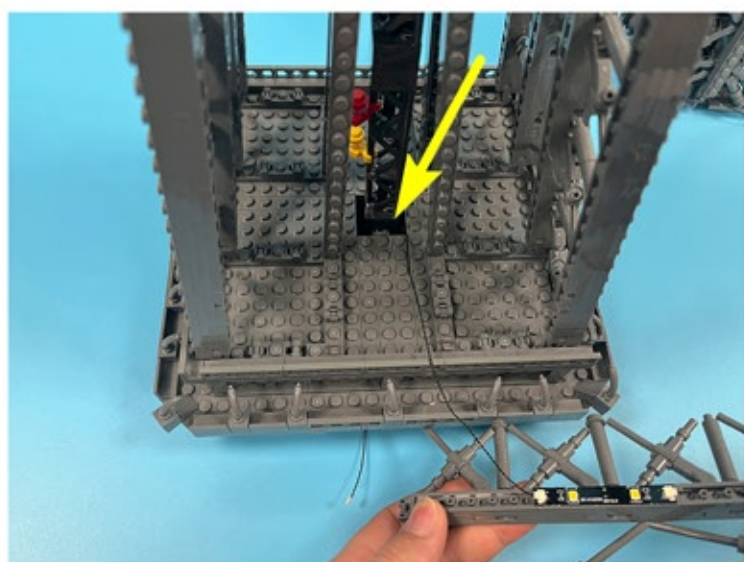

Led Light Installation Guide

Lego 10307

Eiffel Tower

Classic RC Version

Installing RC Moduel