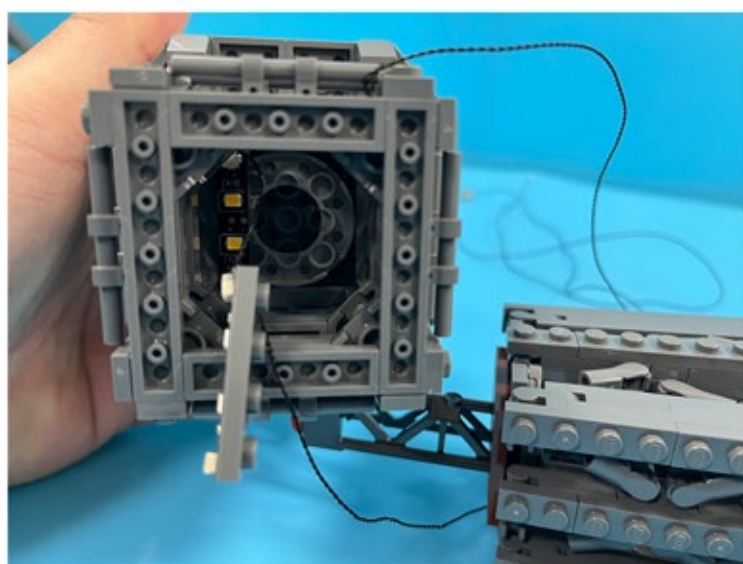

Led Light Installation Guide

Lego 10307

Eiffel Tower

Classic RC Version

Installing RC Moduel