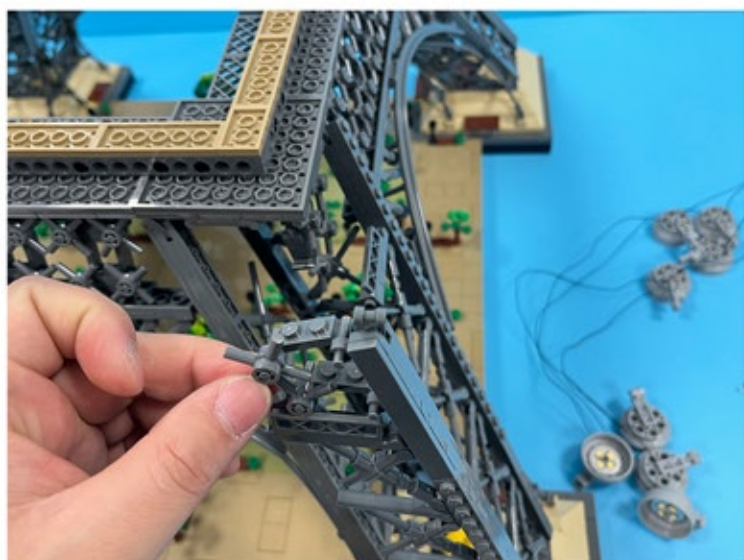

Led Light Installation Guide

Lego 10307

Eiffel Tower

Classic RC Version

Installing RC Moduel