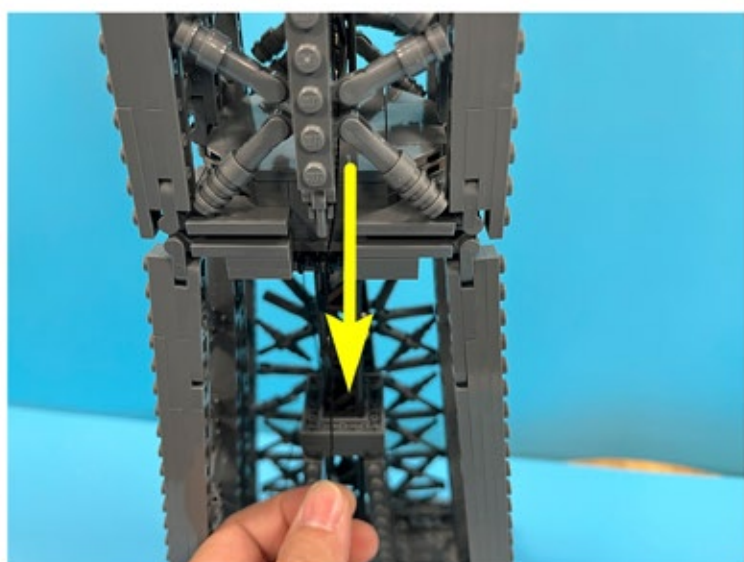

Led Light Installation Guide

Lego 10307

Eiffel Tower

Classic RC Version

Installing RC Moduel