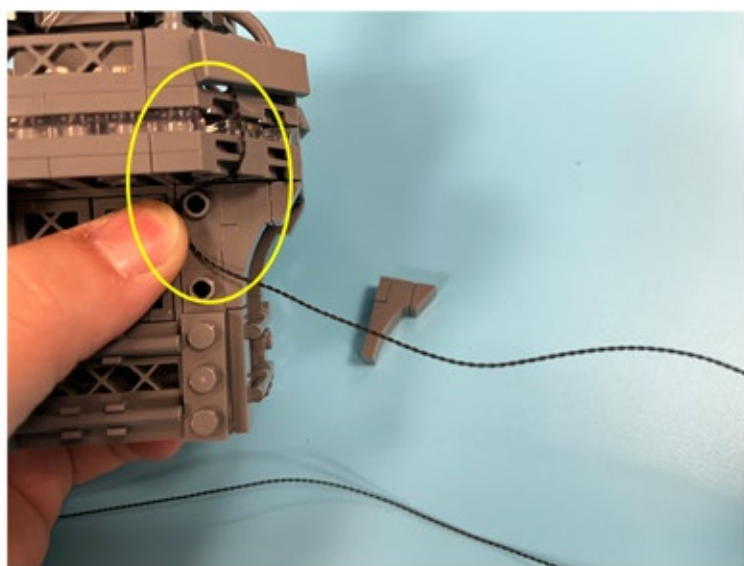

Led Light Installation Guide

Lego 10307

Eiffel Tower

Classic RC Version

Installing RC Moduel