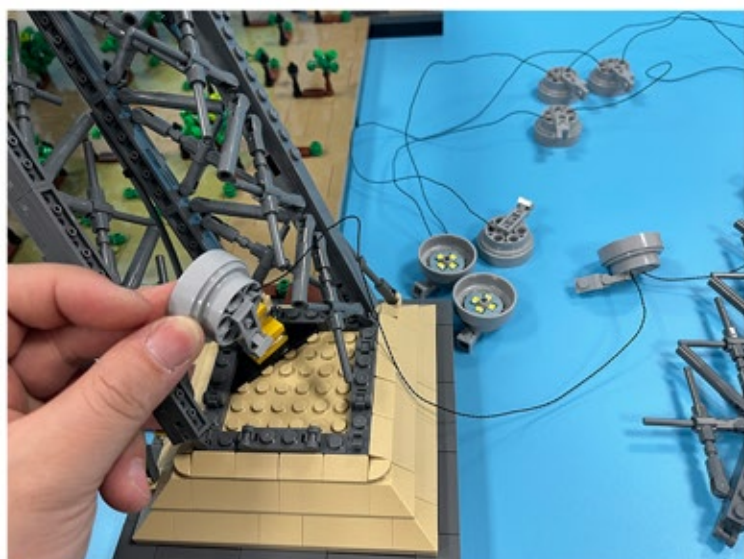

Led Light Installation Guide

Lego 10307

Eiffel Tower

Classic RC Version

Installing RC Moduel