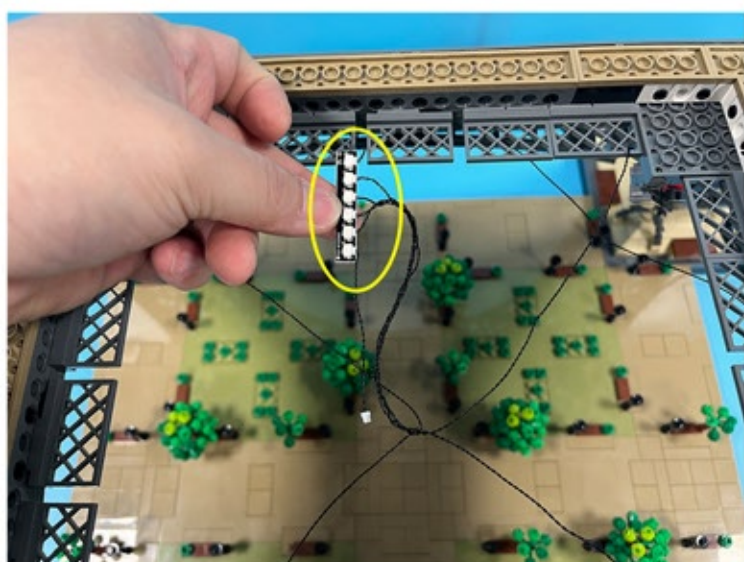

Led Light Installation Guide

Lego 10307

Eiffel Tower

Classic RC Version

Installing RC Moduel