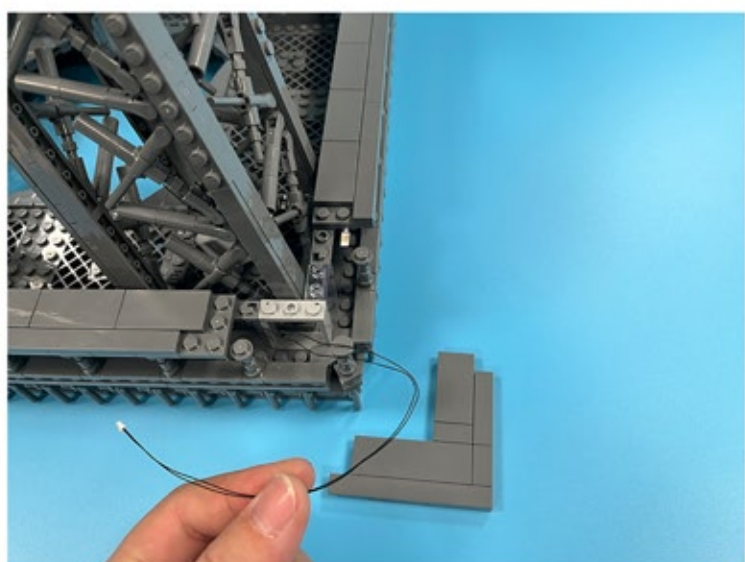

Led Light Installation Guide

Lego 10307

Eiffel Tower

Classic RC Version

Installing RC Moduel