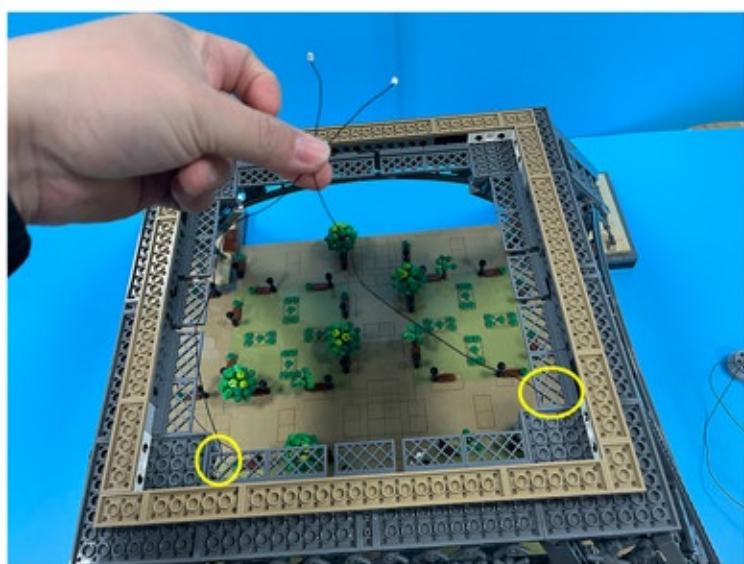

Led Light Installation Guide

Lego 10307

Eiffel Tower

Classic RC Version

Installing RC Moduel