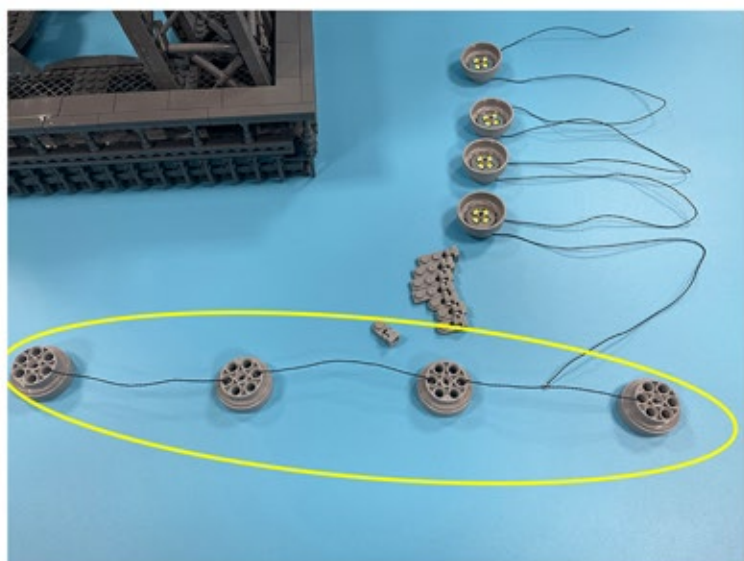

Led Light Installation Guide

Lego 10307

Eiffel Tower

Classic RC Version

Installing RC Moduel