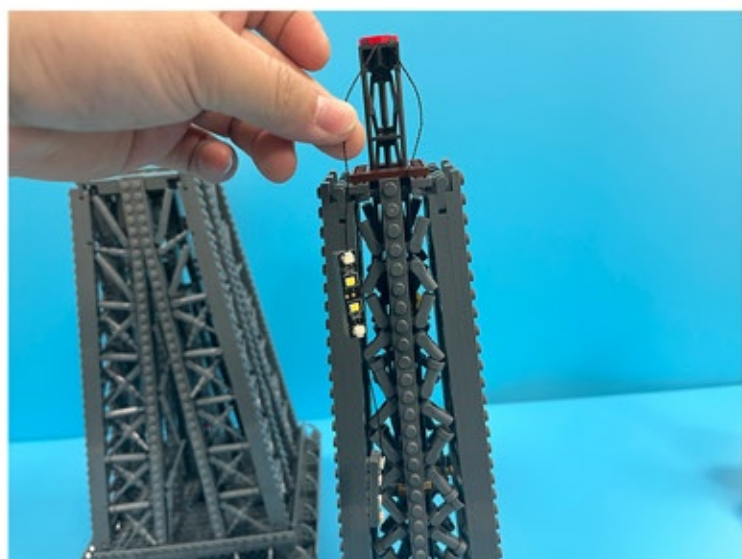

Led Light Installation Guide

Lego 10307

Eiffel Tower

Classic RC Version

Installing RC Moduel