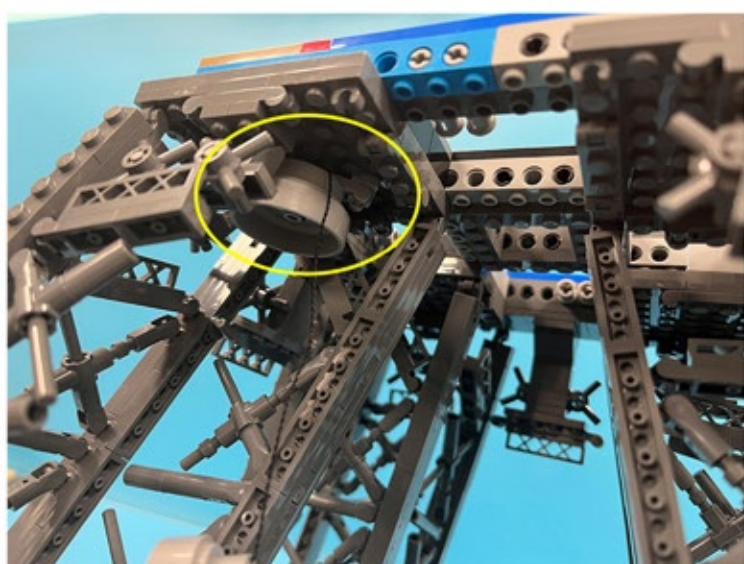

Led Light Installation Guide

Lego 10307

Eiffel Tower

Classic RC Version

Installing RC Moduel