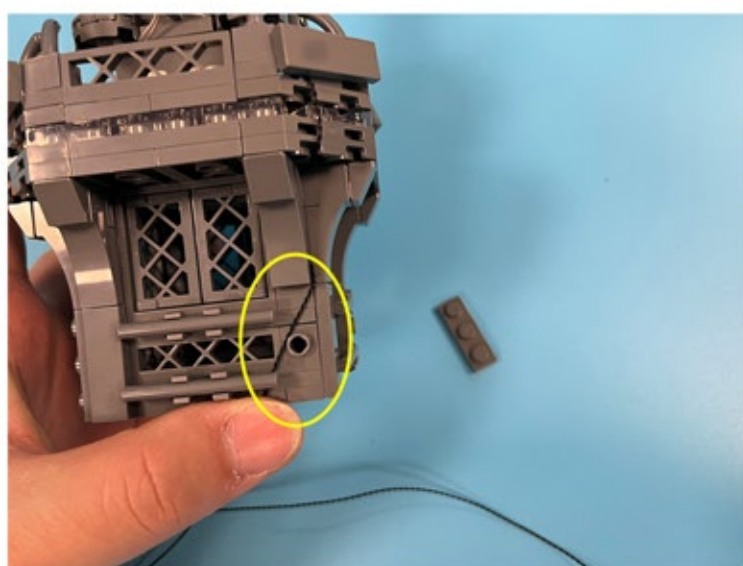

Led Light Installation Guide

Lego 10307

Eiffel Tower

Classic RC Version

Installing RC Moduel