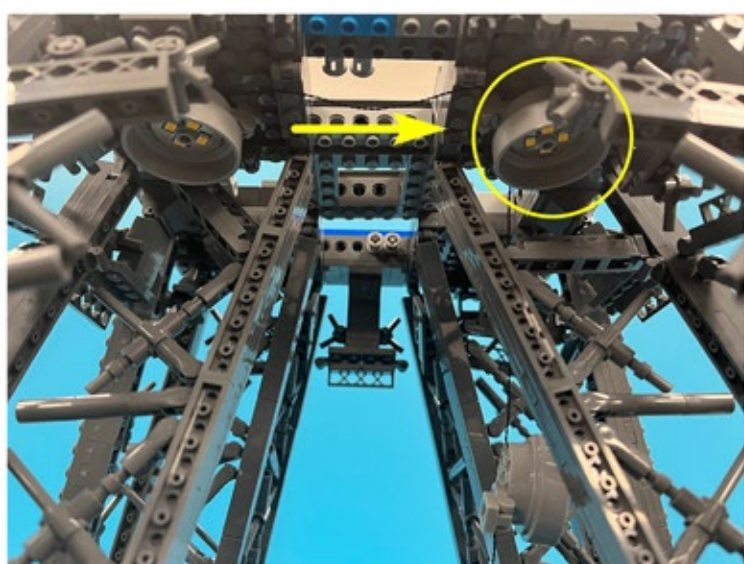

Led Light Installation Guide

Lego 10307

Eiffel Tower

Classic RC Version

Installing RC Moduel