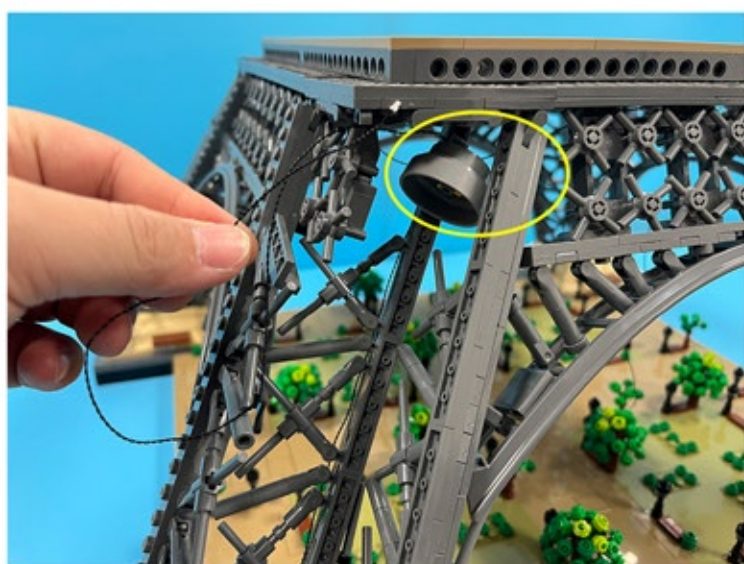

Led Light Installation Guide

Lego 10307

Eiffel Tower

Classic RC Version

Installing RC Moduel