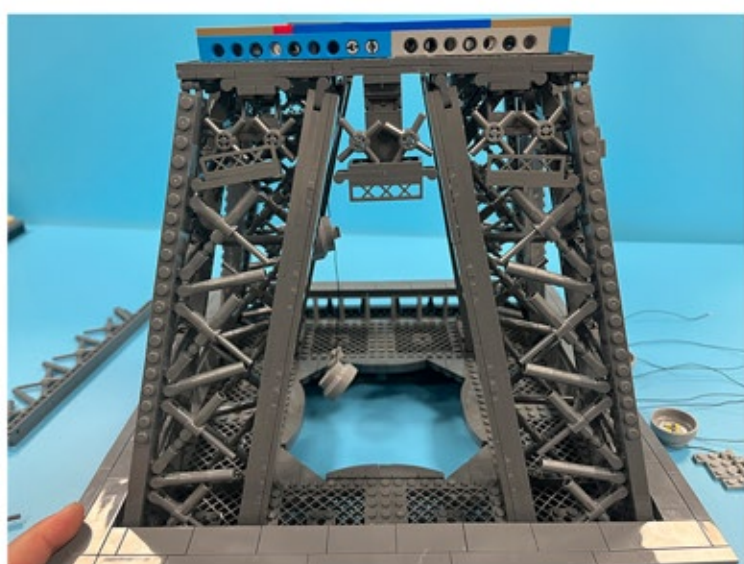

Led Light Installation Guide

Lego 10307

Eiffel Tower

Classic RC Version

Installing RC Moduel