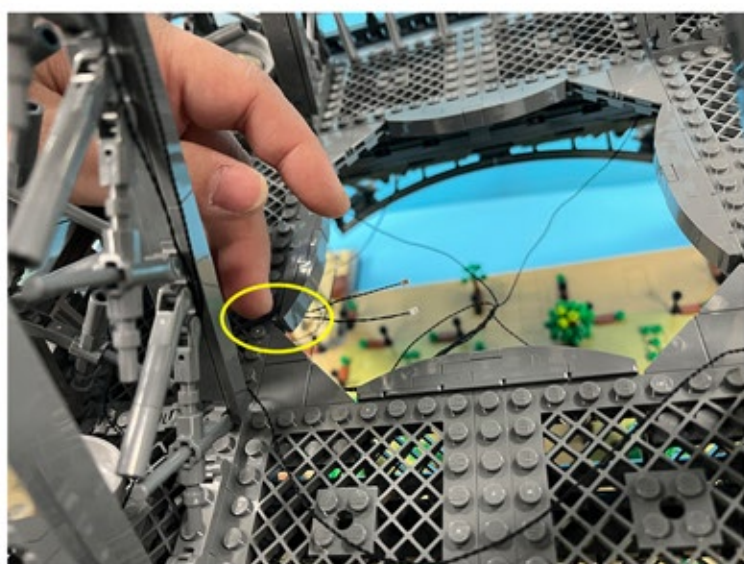

Led Light Installation Guide

Lego 10307

Eiffel Tower

Classic RC Version

Installing RC Moduel