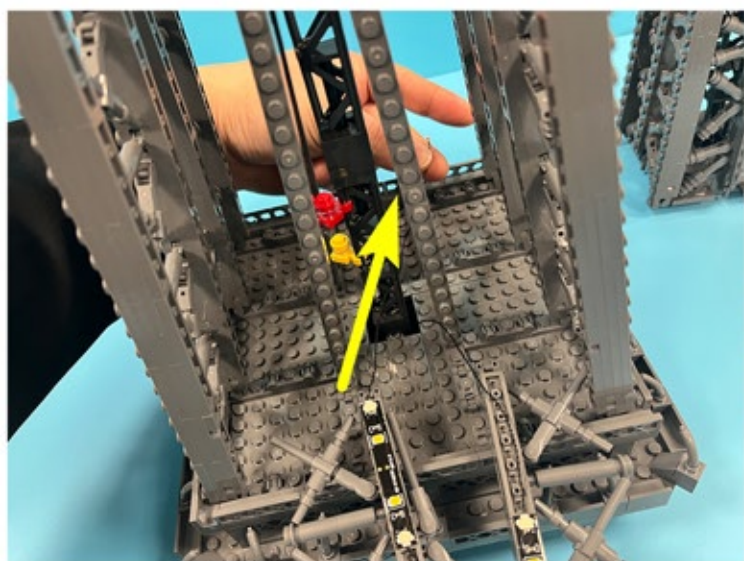

Led Light Installation Guide

Lego 10307

Eiffel Tower

Classic RC Version

Installing RC Moduel