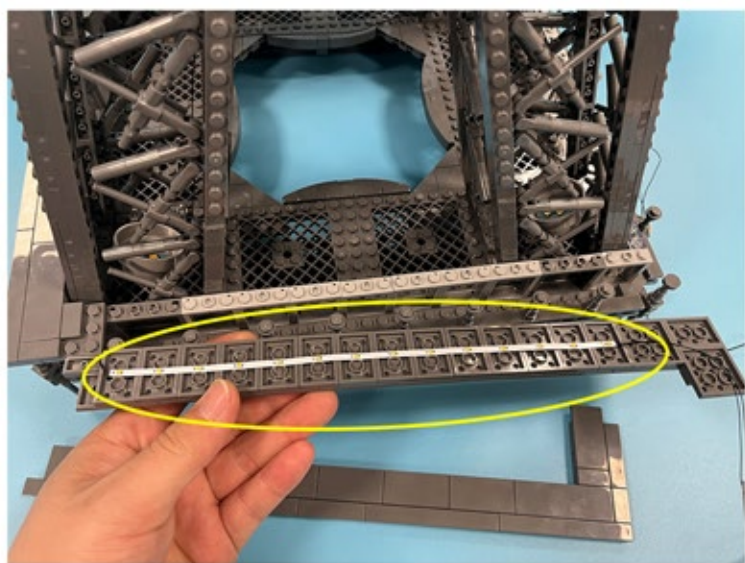

Led Light Installation Guide

Lego 10307

Eiffel Tower

Classic RC Version

Installing RC Moduel