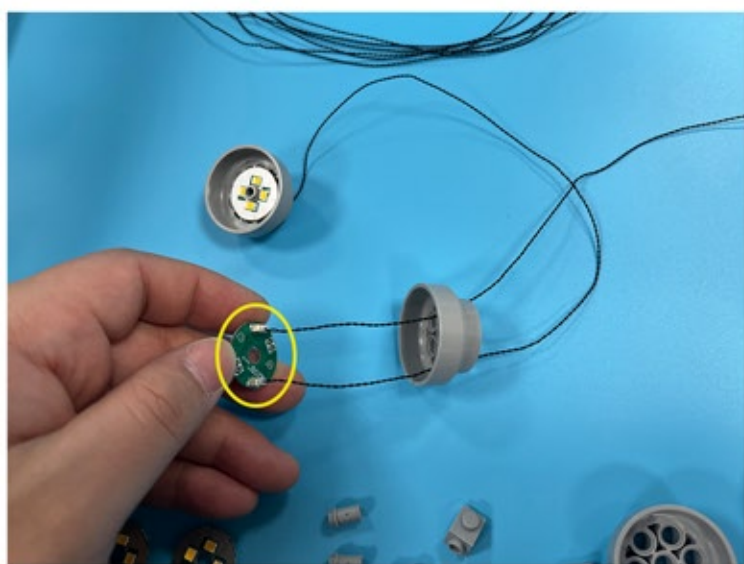

Led Light Installation Guide

Lego 10307

Eiffel Tower

Classic RC Version

Installing RC Moduel