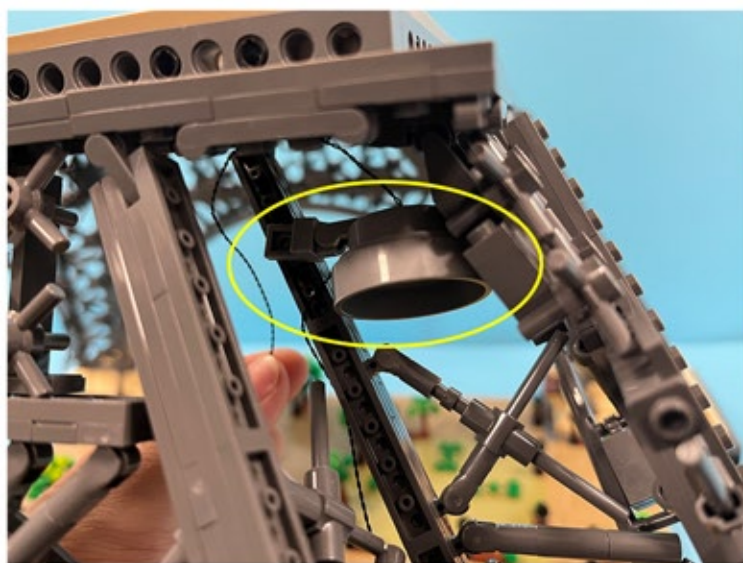

Led Light Installation Guide

Lego 10307

Eiffel Tower

Classic RC Version

Installing RC Moduel