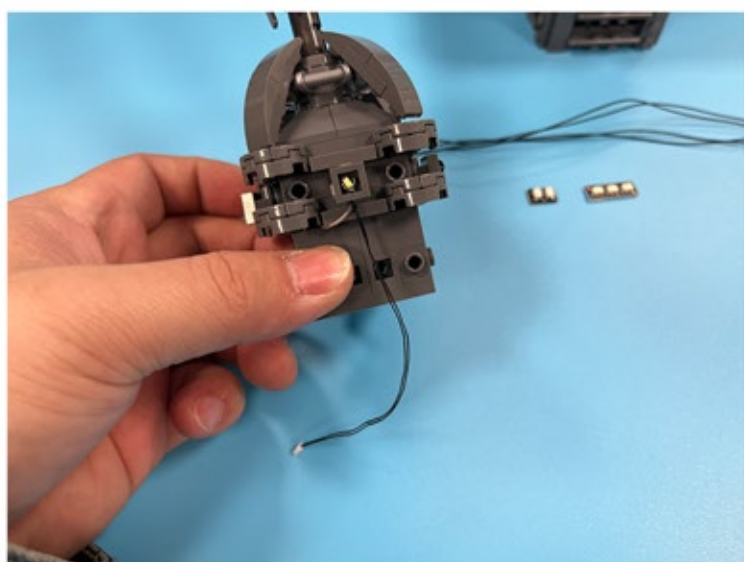

Led Light Installation Guide

Lego 10307

Eiffel Tower

Classic RC Version

Installing RC Moduel