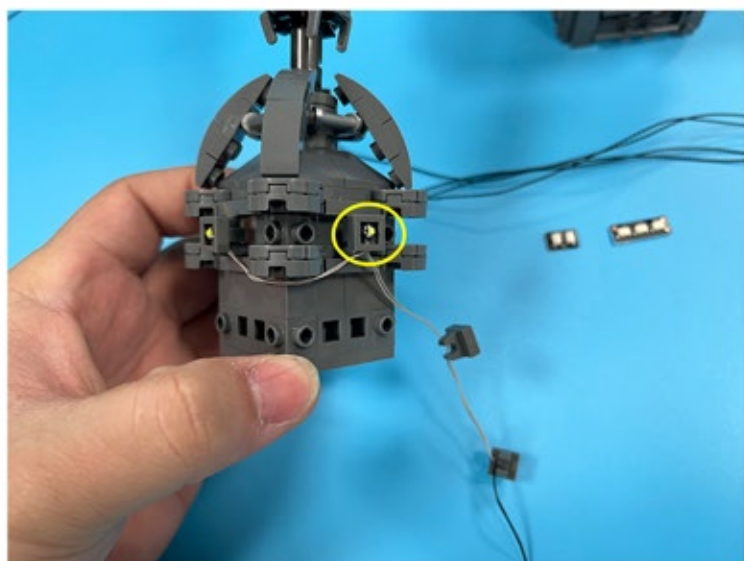

Led Light Installation Guide

Lego 10307

Eiffel Tower

Classic RC Version

Installing RC Moduel