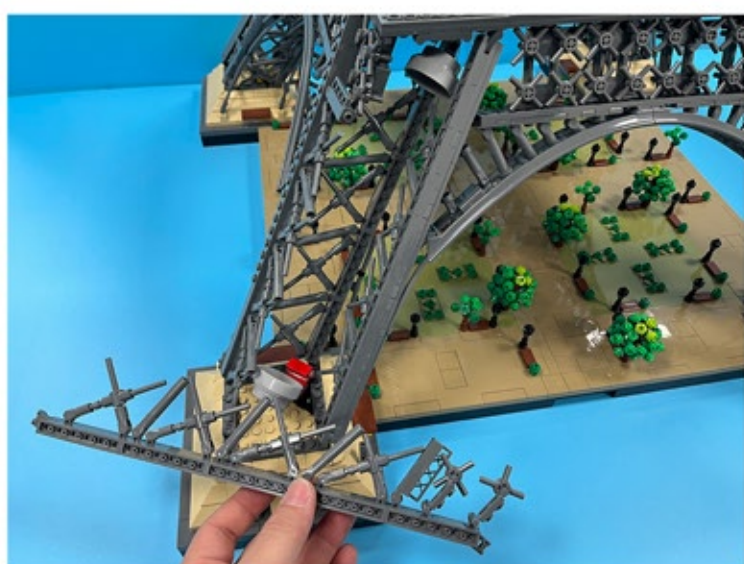

Led Light Installation Guide

Lego 10307

Eiffel Tower

Classic RC Version

Installing RC Moduel