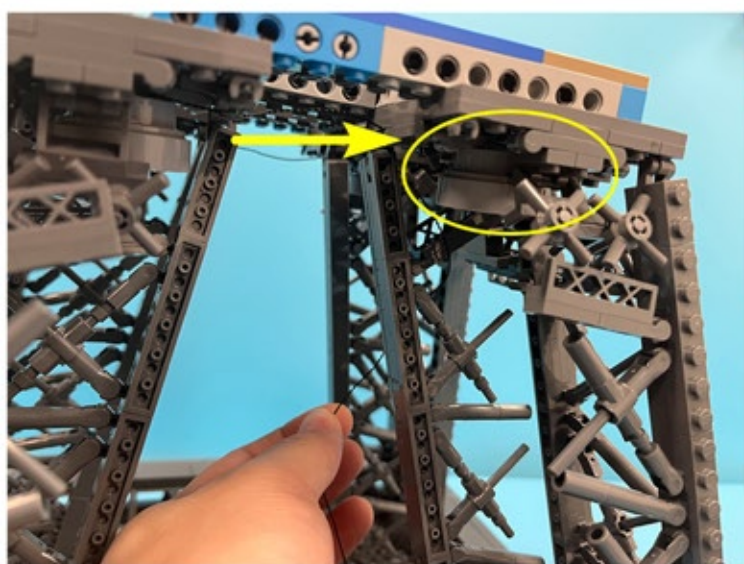

Led Light Installation Guide

Lego 10307

Eiffel Tower

Classic RC Version

Installing RC Moduel