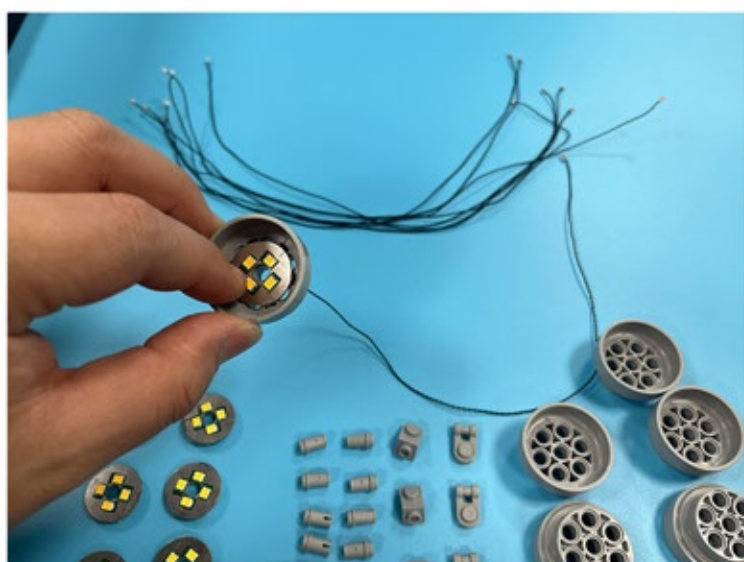

Led Light Installation Guide

Lego 10307

Eiffel Tower

Classic RC Version

Installing RC Moduel