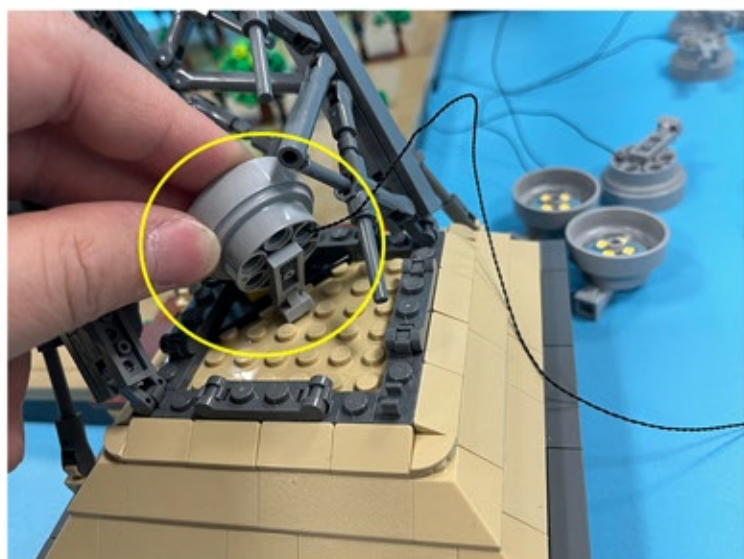

Led Light Installation Guide

Lego 10307

Eiffel Tower

Classic RC Version

Installing RC Moduel