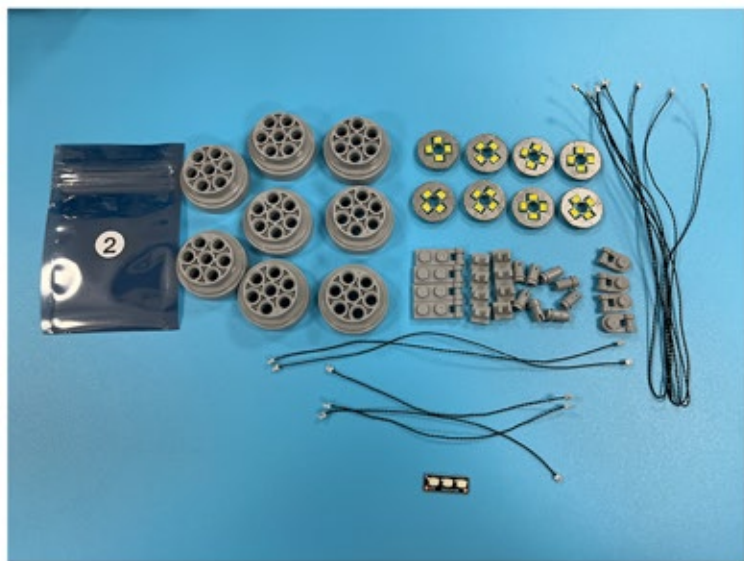

Led Light Installation Guide

Lego 10307

Eiffel Tower

Classic RC Version

Installing RC Moduel