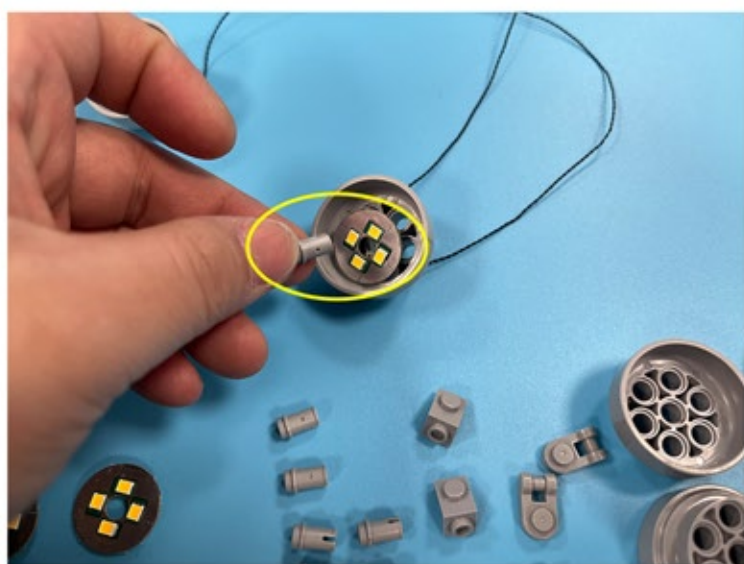

Led Light Installation Guide

Lego 10307

Eiffel Tower

Classic RC Version

Installing RC Moduel