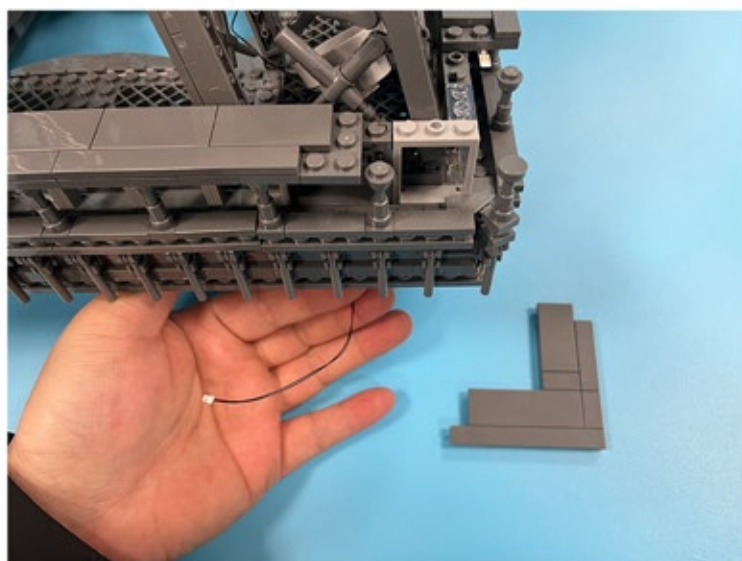

Led Light Installation Guide

Lego 10307

Eiffel Tower

Classic RC Version

Installing RC Moduel