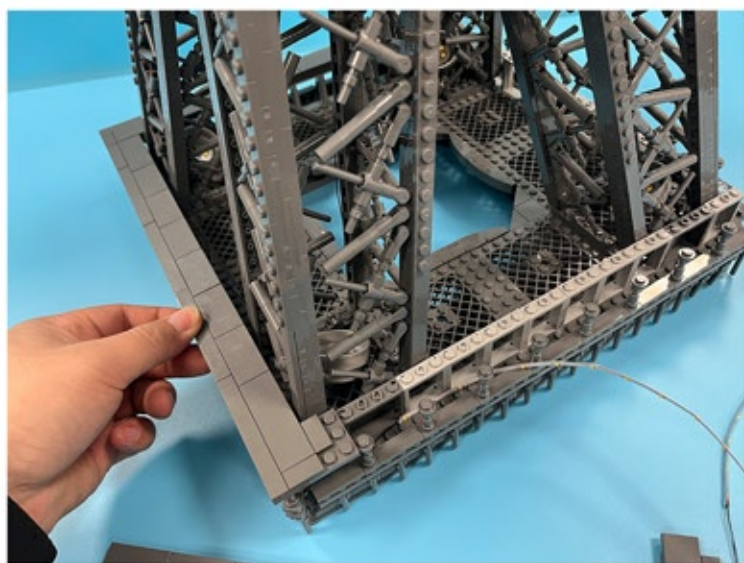

Led Light Installation Guide

Lego 10307

Eiffel Tower

Classic RC Version

Installing RC Moduel