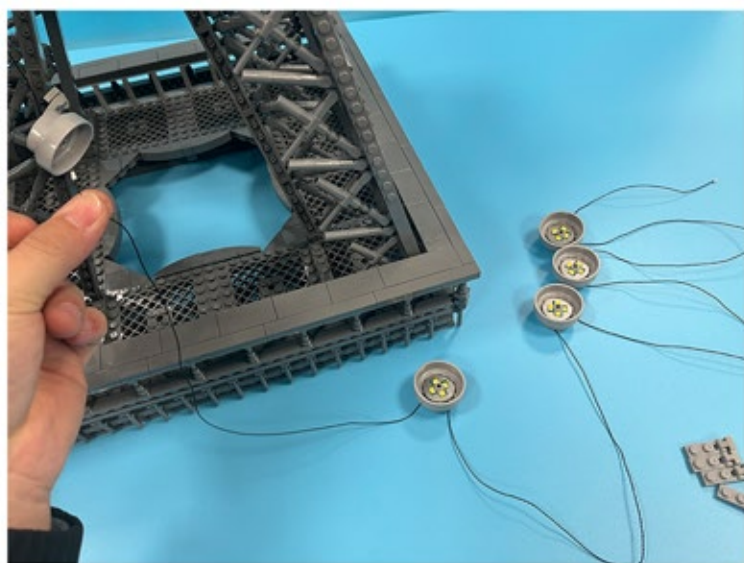

Led Light Installation Guide

Lego 10307

Eiffel Tower

Classic RC Version

Installing RC Moduel