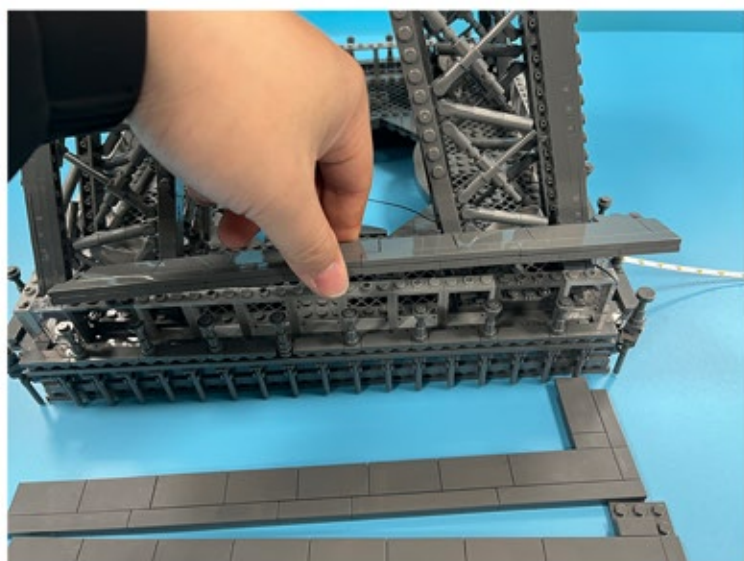

Led Light Installation Guide

Lego 10307

Eiffel Tower

Classic RC Version

Installing RC Moduel