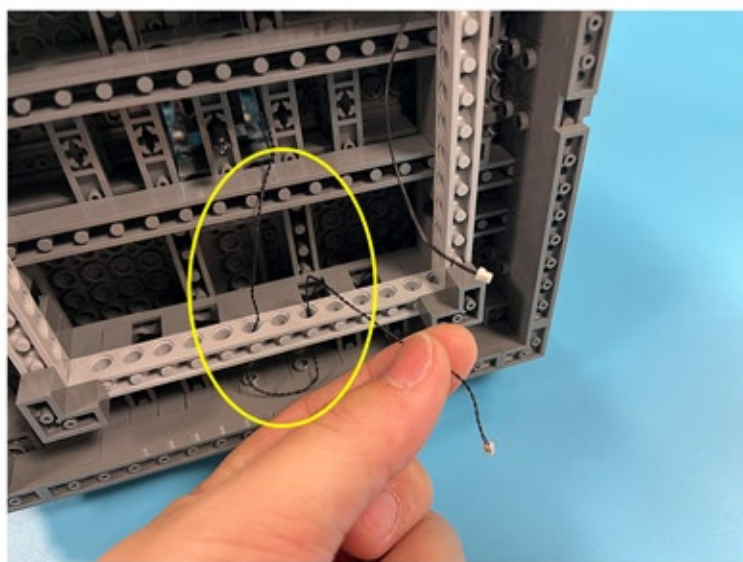

Led Light Installation Guide

Lego 10307

Eiffel Tower

Classic RC Version

Installing RC Moduel