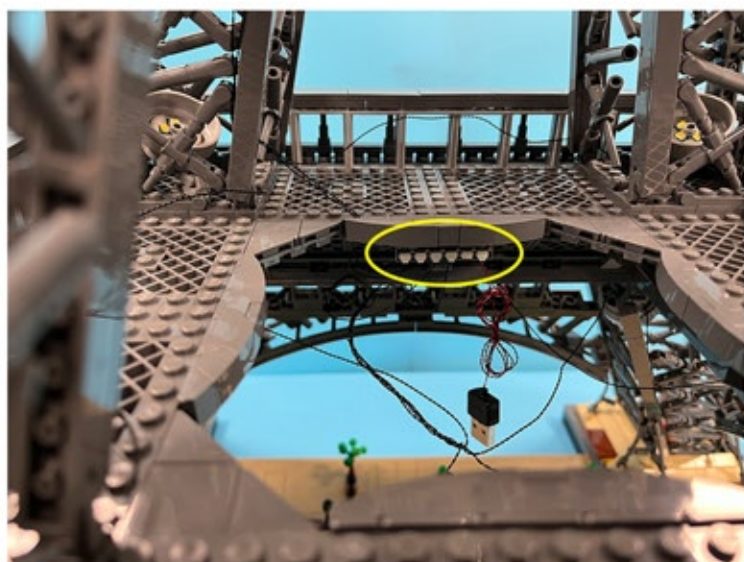

Led Light Installation Guide

Lego 10307

Eiffel Tower

Classic RC Version

Installing RC Moduel