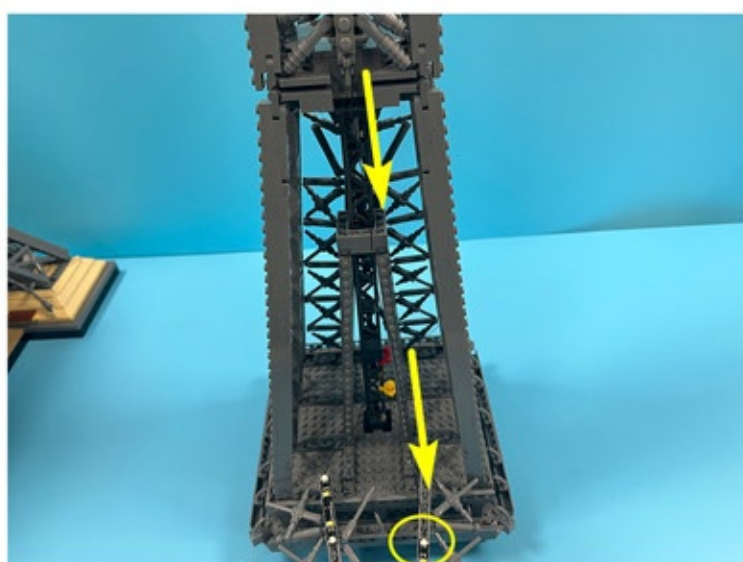

Led Light Installation Guide

Lego 10307

Eiffel Tower

Classic RC Version

Installing RC Moduel