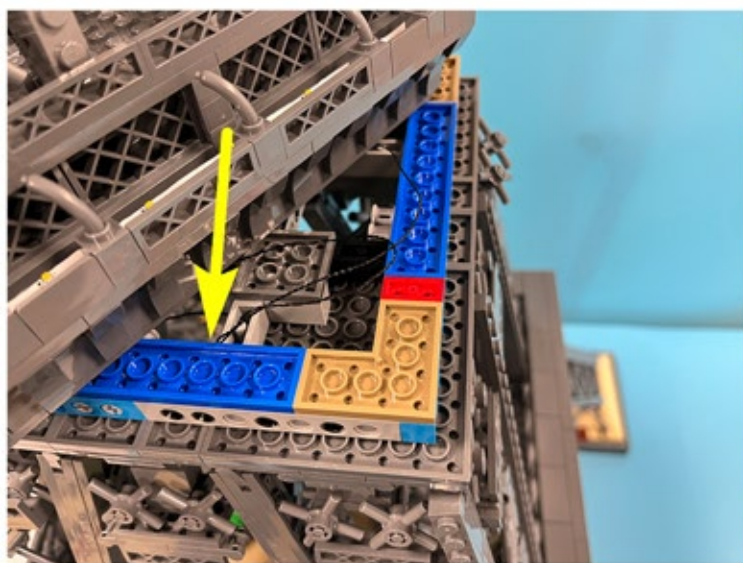

Led Light Installation Guide

Lego 10307

Eiffel Tower

Classic RC Version

Installing RC Moduel