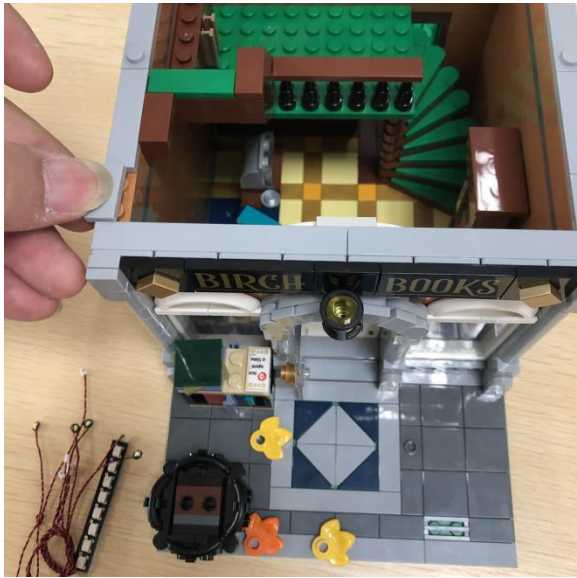

Led Light Installation Guide

(standard version)

lego 10270

Bookshop

end