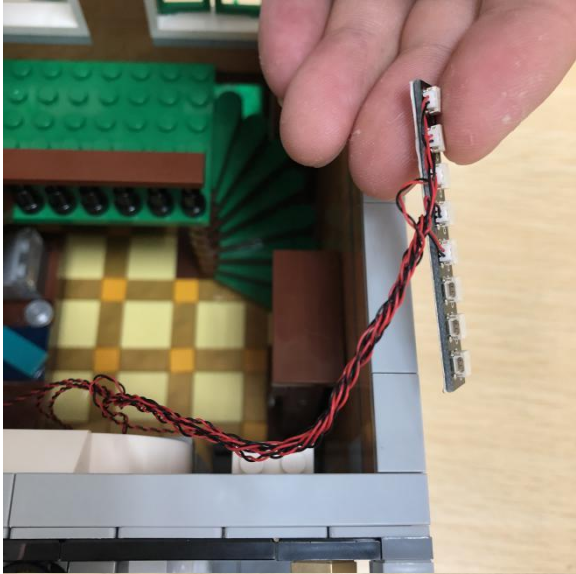

Led Light Installation Guide

(standard version)

lego 10270

Bookshop

end