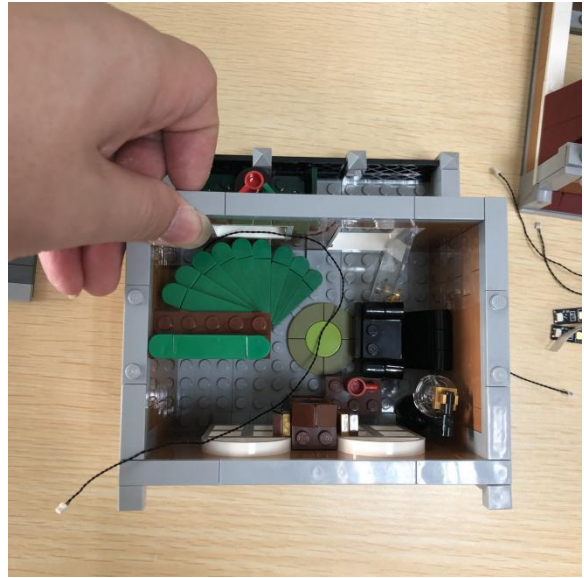

Led Light Installation Guide

(standard version)

lego 10270

Bookshop

end