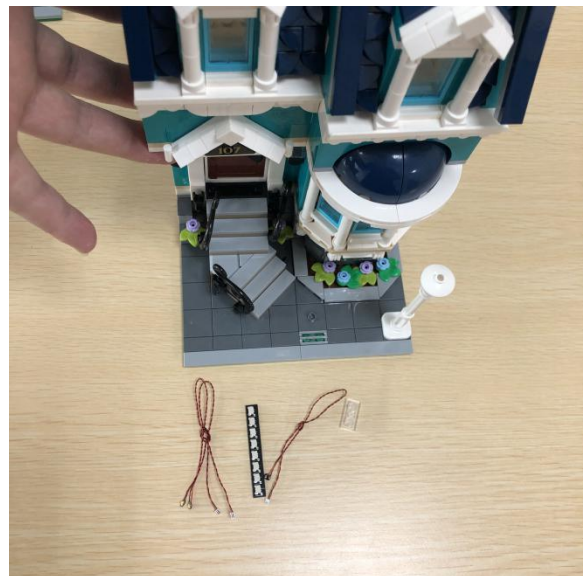

Led Light Installation Guide

(standard version)

lego 10270

Bookshop

end