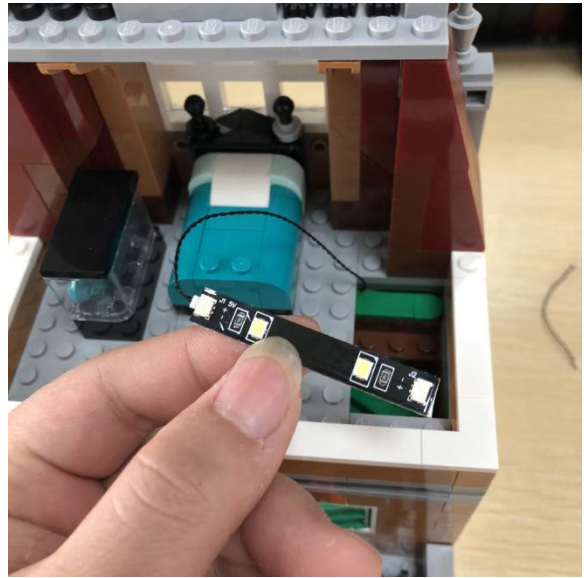

Led Light Installation Guide

(standard version)

lego 10270

Bookshop

end