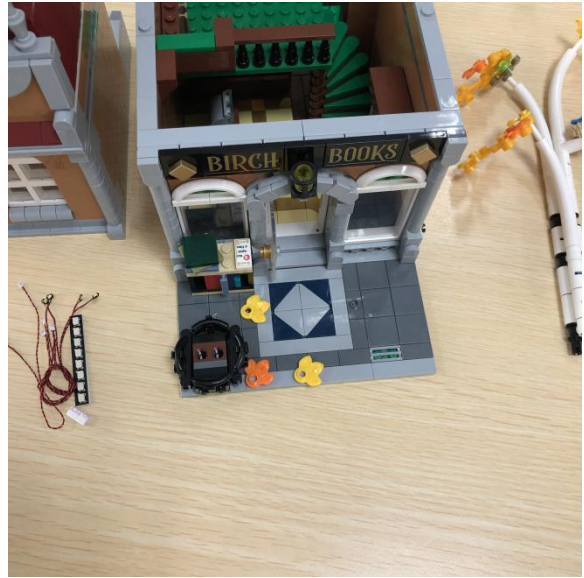

Led Light Installation Guide

(standard version)

lego 10270

Bookshop

end