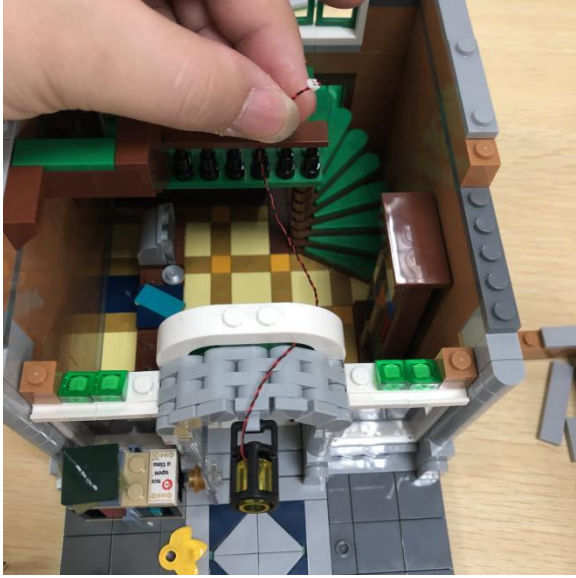

Led Light Installation Guide

(standard version)

lego 10270

Bookshop

end