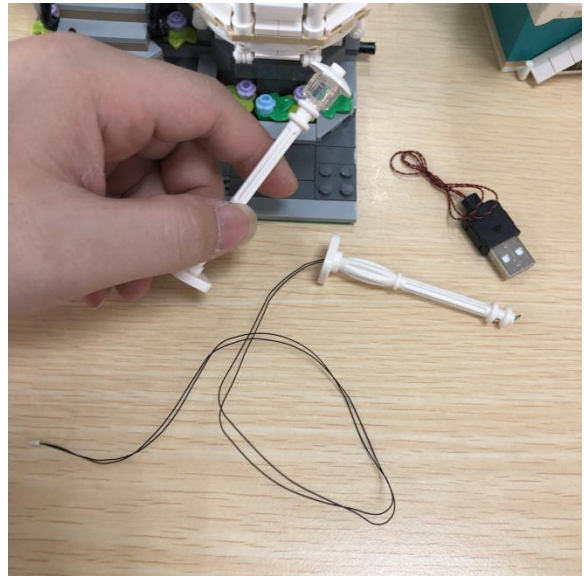

Led Light Installation Guide

(standard version)

lego 10270

Bookshop

end