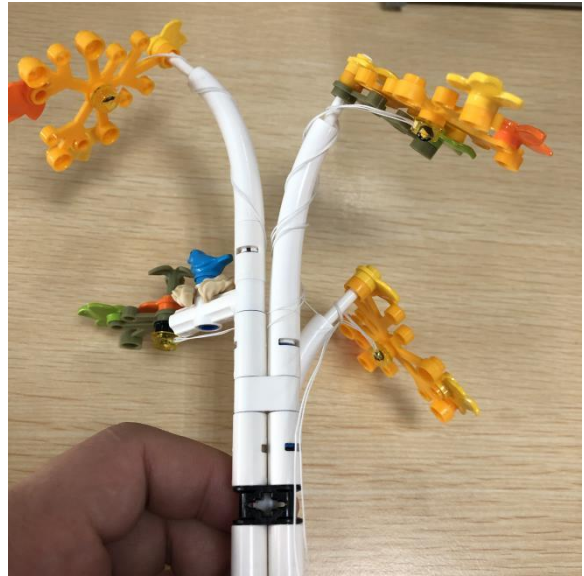

Led Light Installation Guide

(standard version)

lego 10270

Bookshop

end