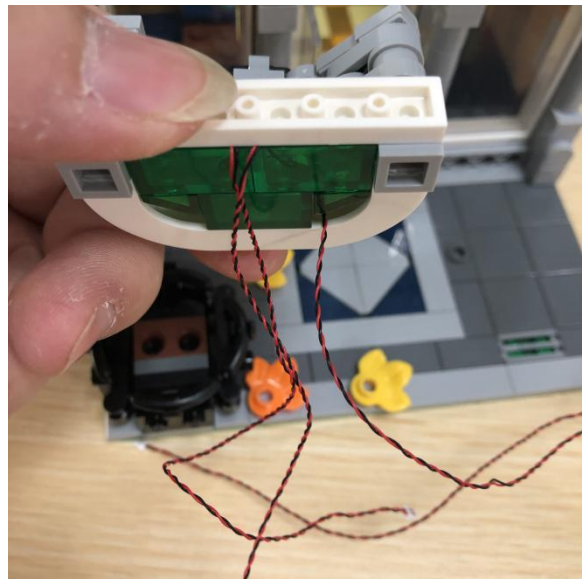

Led Light Installation Guide

(standard version)

lego 10270

Bookshop

end