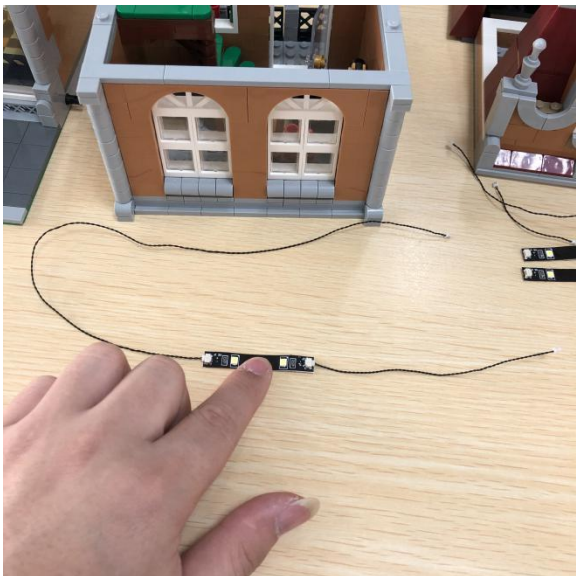

Led Light Installation Guide

(standard version)

lego 10270

Bookshop

end