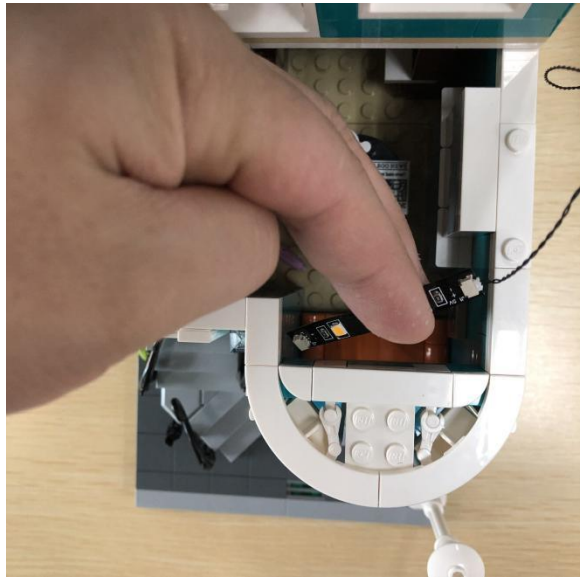

Led Light Installation Guide

(standard version)

lego 10270

Bookshop

end