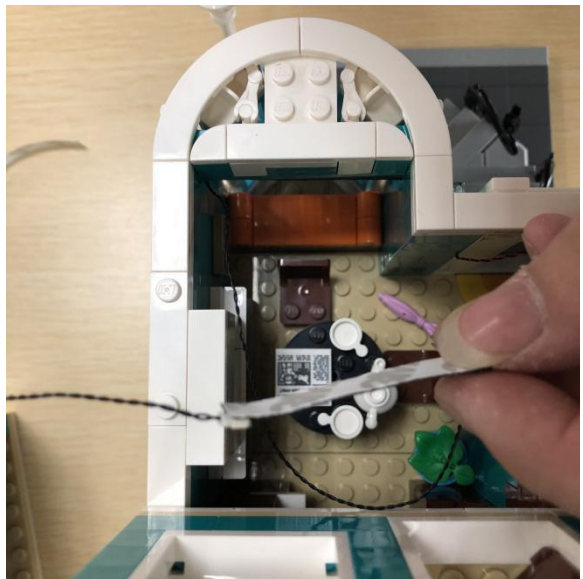

Led Light Installation Guide

(standard version)

lego 10270

Bookshop

end