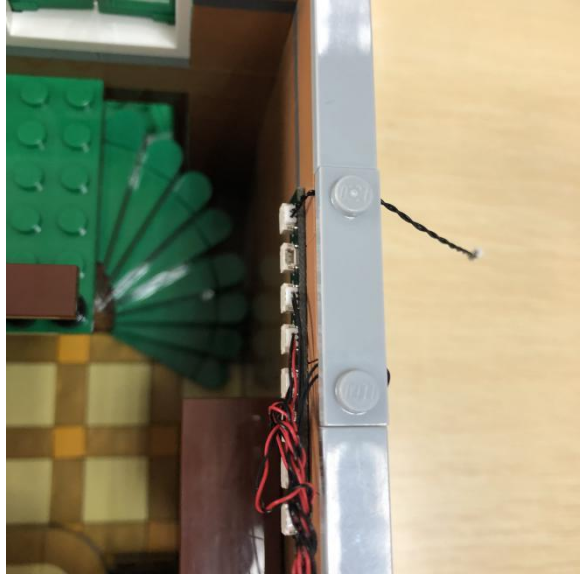

Led Light Installation Guide

(standard version)

lego 10270

Bookshop

end