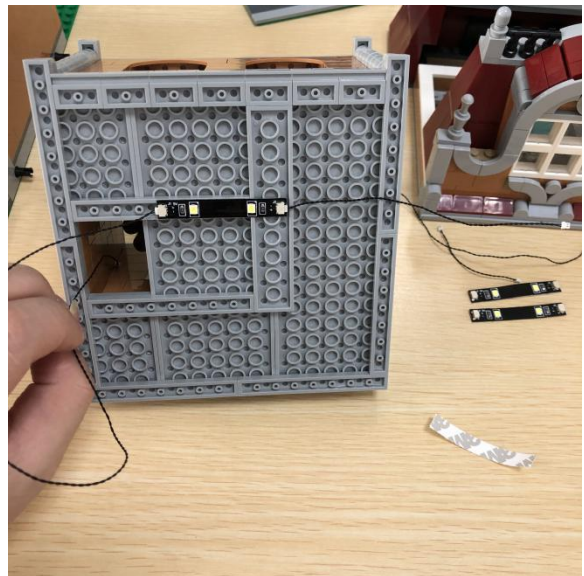

Led Light Installation Guide

(standard version)

lego 10270

Bookshop

end