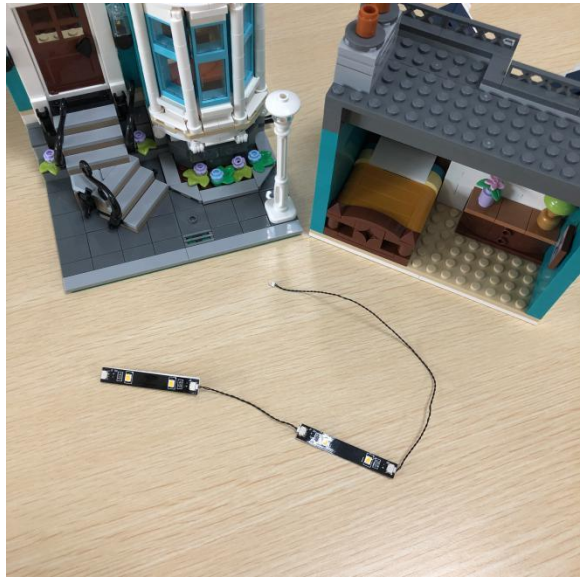

Led Light Installation Guide

(standard version)

lego 10270

Bookshop

end