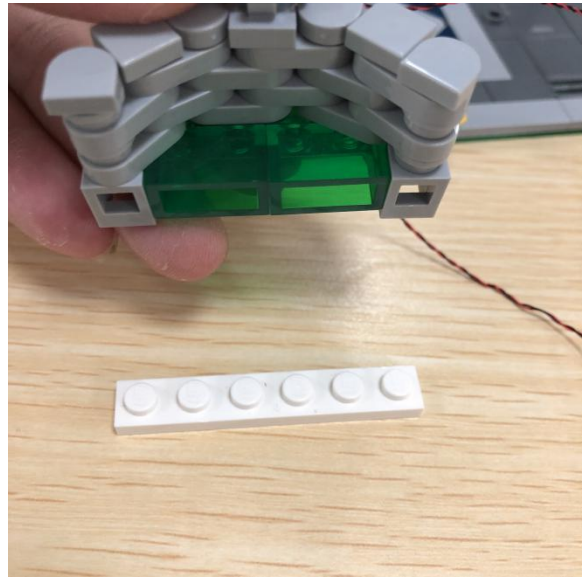

Led Light Installation Guide

(standard version)

lego 10270

Bookshop

end