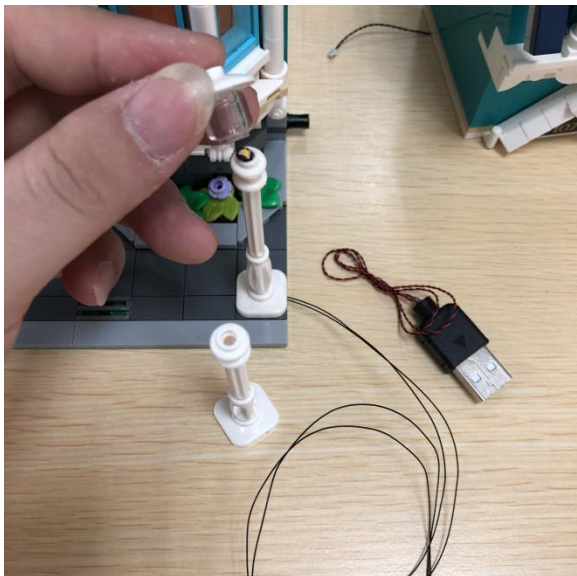

Led Light Installation Guide

(standard version)

lego 10270

Bookshop

end