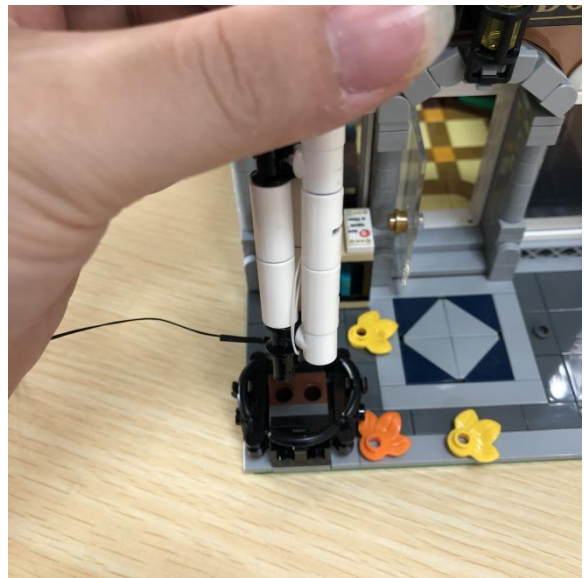

Led Light Installation Guide

(standard version)

lego 10270

Bookshop

end