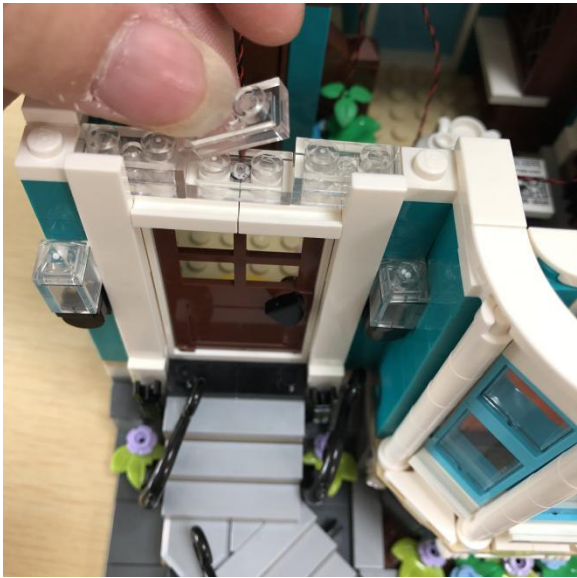

Led Light Installation Guide

(standard version)

lego 10270

Bookshop

end