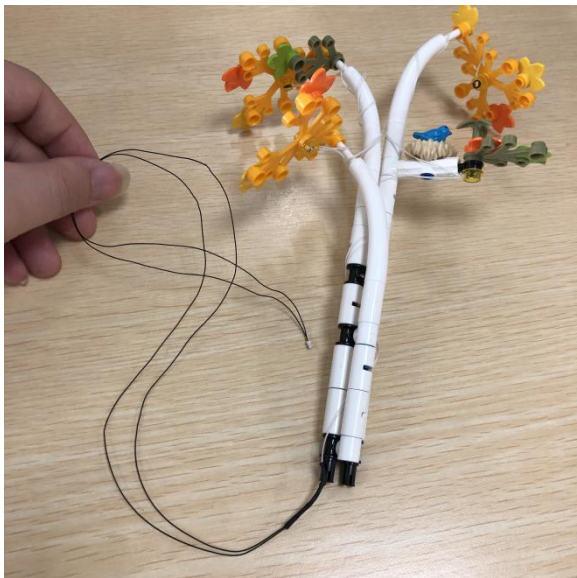

Led Light Installation Guide

(standard version)

lego 10270

Bookshop

end