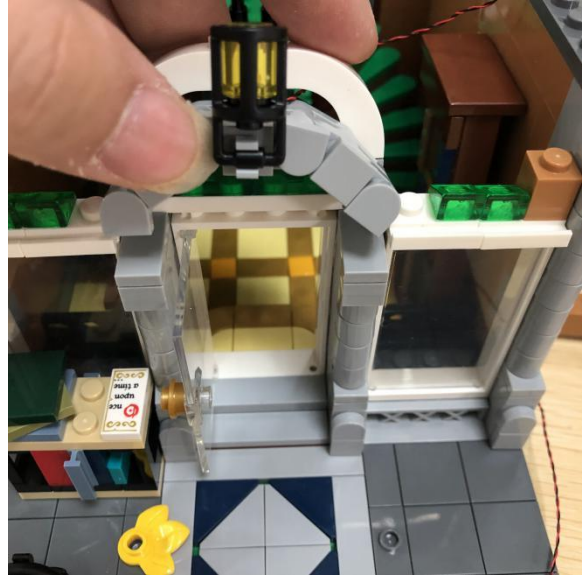

Led Light Installation Guide

(standard version)

lego 10270

Bookshop

end