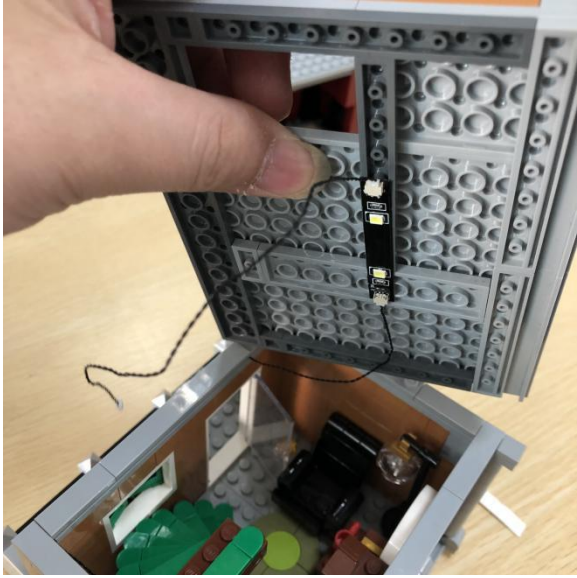

Led Light Installation Guide

(standard version)

lego 10270

Bookshop

end