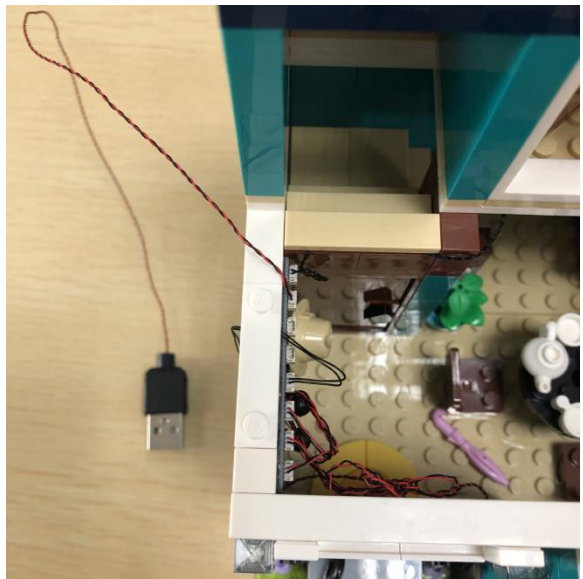

Led Light Installation Guide

(standard version)

lego 10270

Bookshop

end