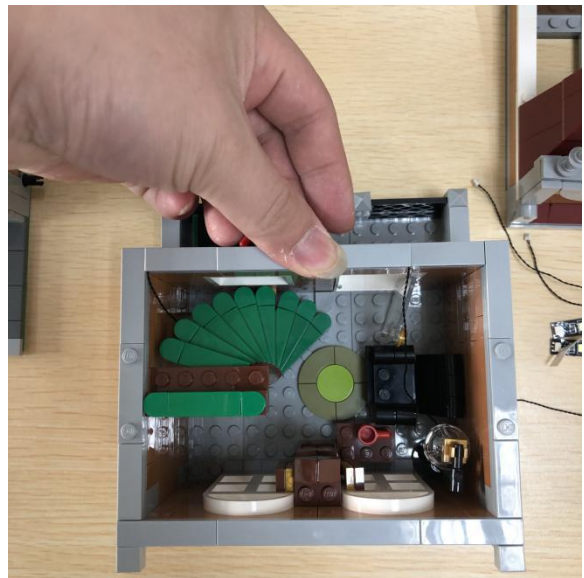

Led Light Installation Guide

(standard version)

lego 10270

Bookshop

end