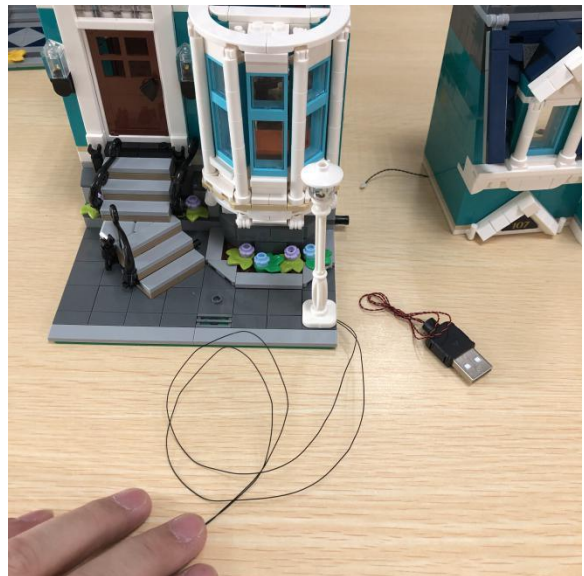

Led Light Installation Guide

(standard version)

lego 10270

Bookshop

end