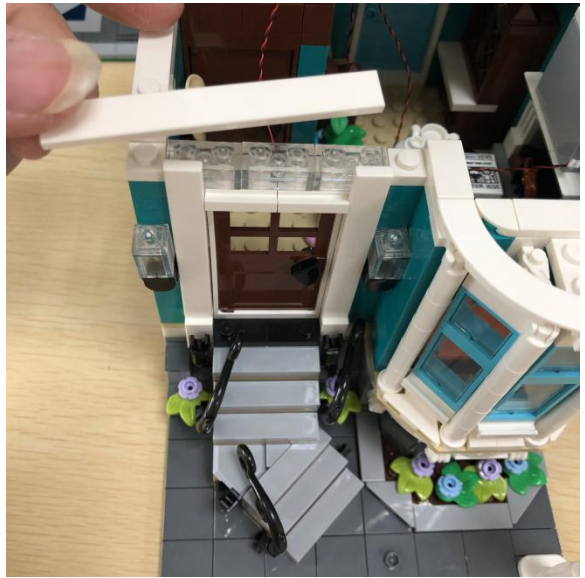

Led Light Installation Guide

(standard version)

lego 10270

Bookshop

end