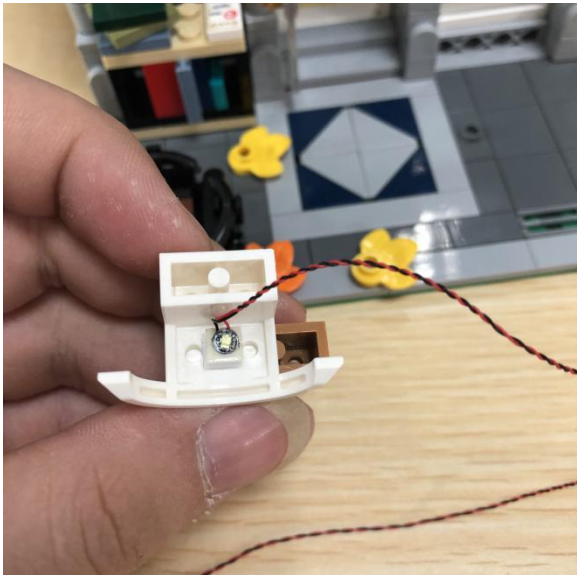

Led Light Installation Guide

(standard version)

lego 10270

Bookshop

end