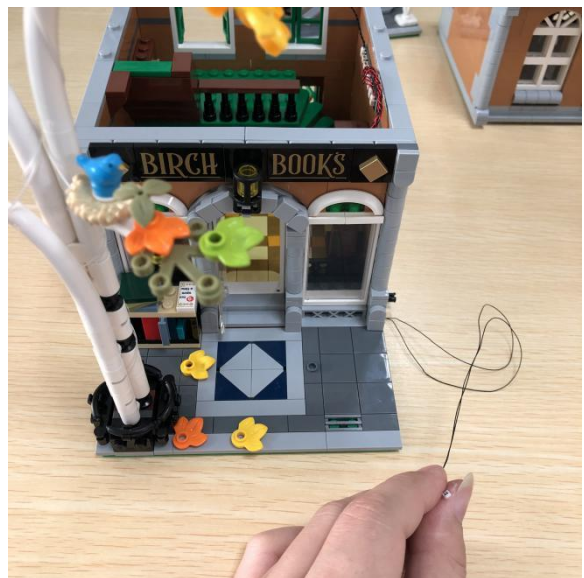

Led Light Installation Guide

(standard version)

lego 10270

Bookshop

end