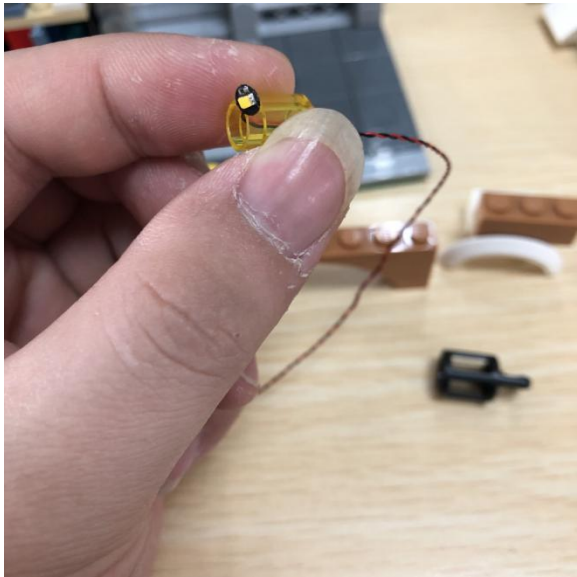

Led Light Installation Guide

(standard version)

lego 10270

Bookshop

end