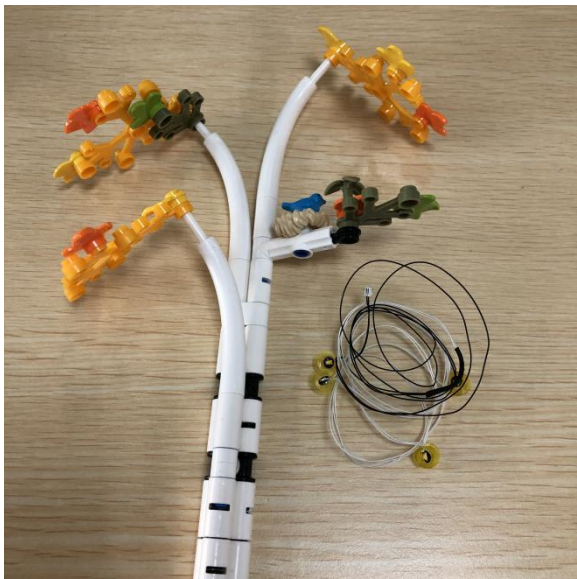

Led Light Installation Guide

(standard version)

lego 10270

Bookshop

end