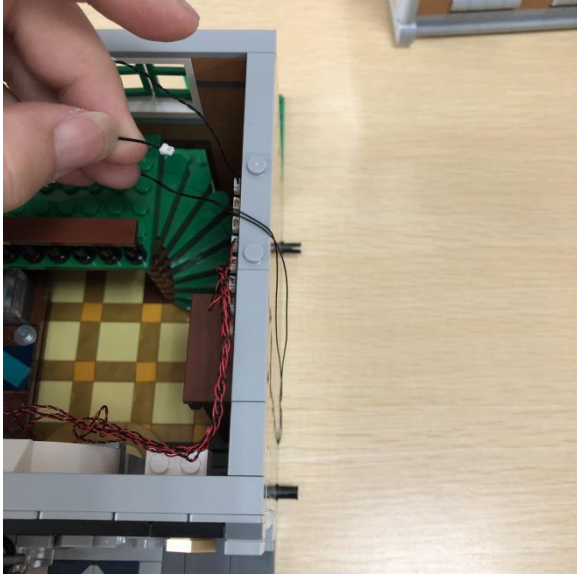

Led Light Installation Guide

(standard version)

lego 10270

Bookshop

end