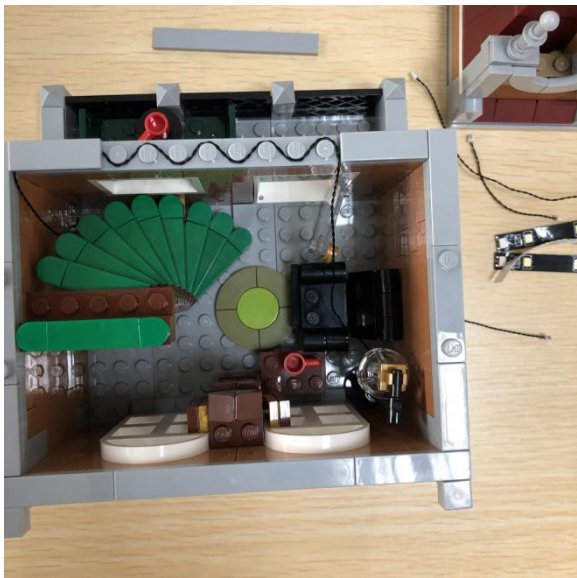

Led Light Installation Guide

(standard version)

lego 10270

Bookshop

end