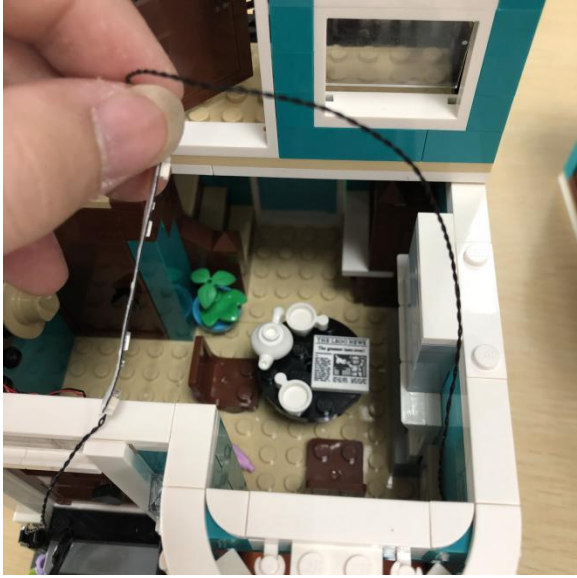

Led Light Installation Guide

(standard version)

lego 10270

Bookshop

end