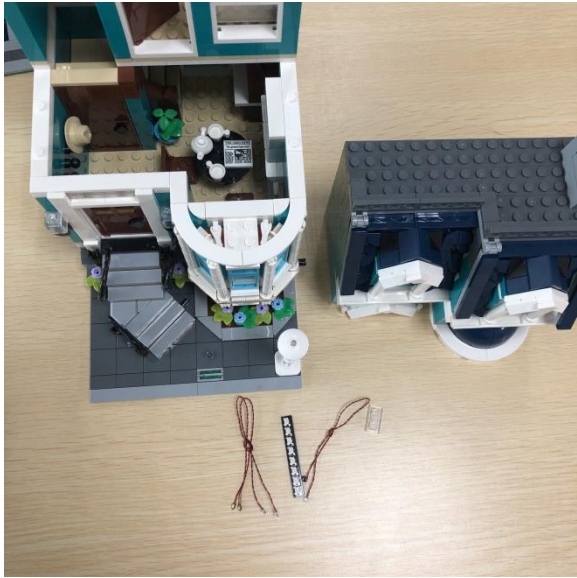

Led Light Installation Guide

(standard version)

lego 10270

Bookshop

end