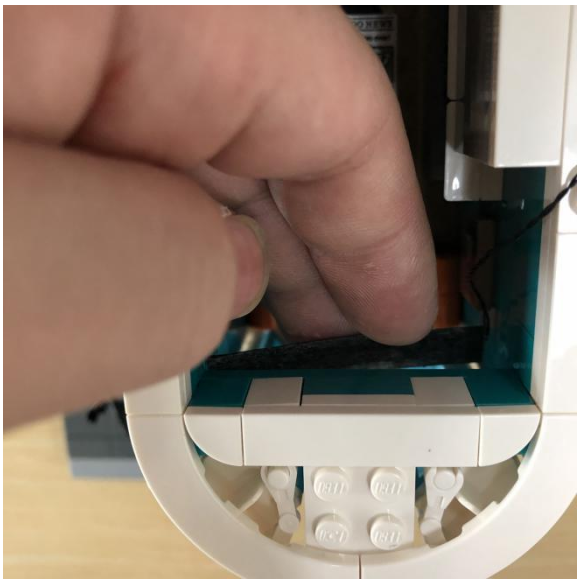

Led Light Installation Guide

(standard version)

lego 10270

Bookshop

end