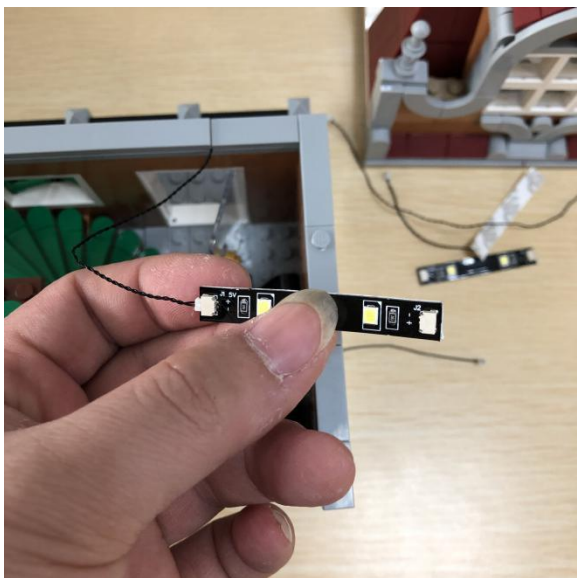

Led Light Installation Guide

(standard version)

lego 10270

Bookshop

end