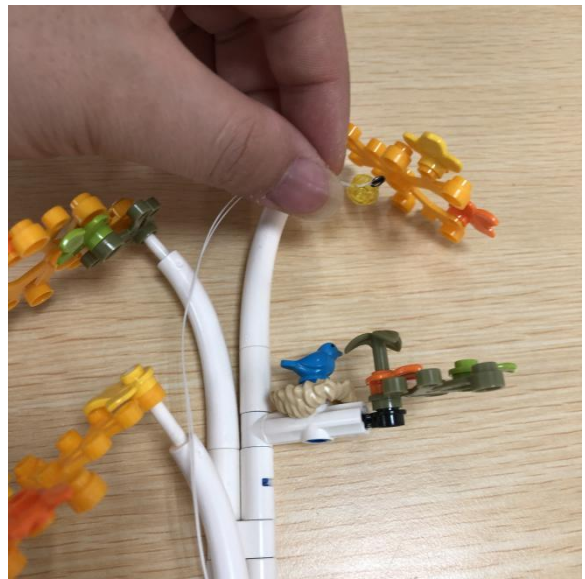

Led Light Installation Guide

(standard version)

lego 10270

Bookshop

end