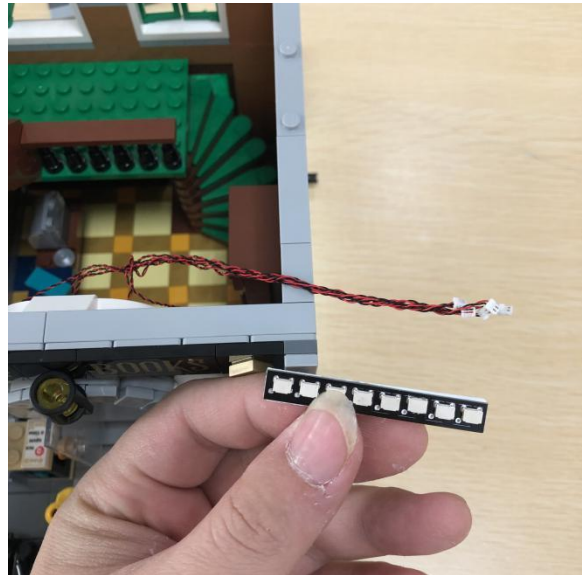

Led Light Installation Guide

(standard version)

lego 10270

Bookshop

end