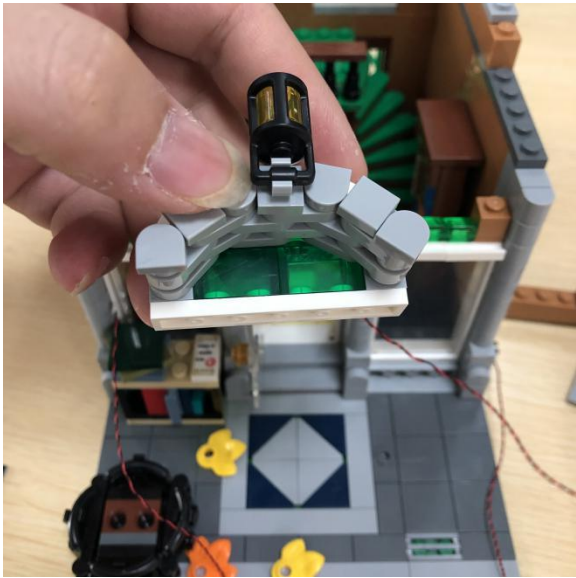

Led Light Installation Guide

(standard version)

lego 10270

Bookshop

end