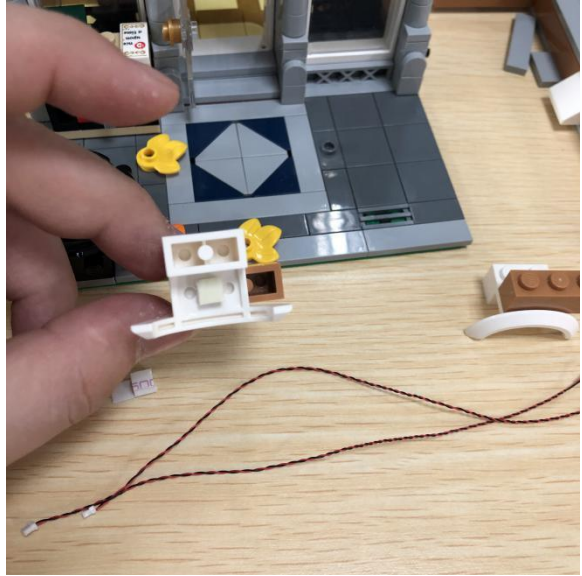

Led Light Installation Guide

(standard version)

lego 10270

Bookshop

end