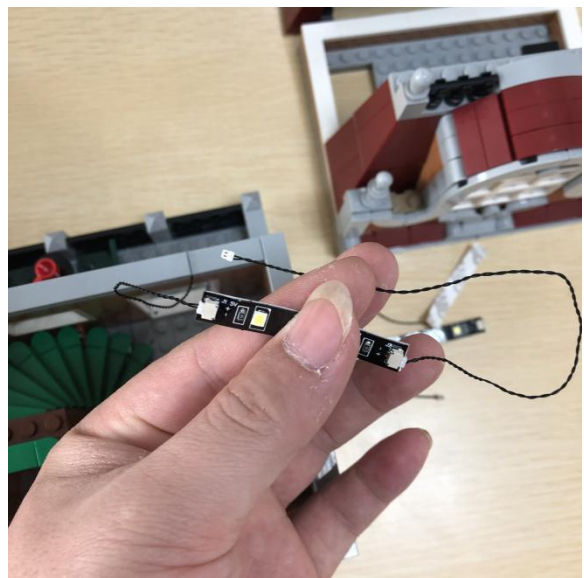

Led Light Installation Guide

(standard version)

lego 10270

Bookshop

end