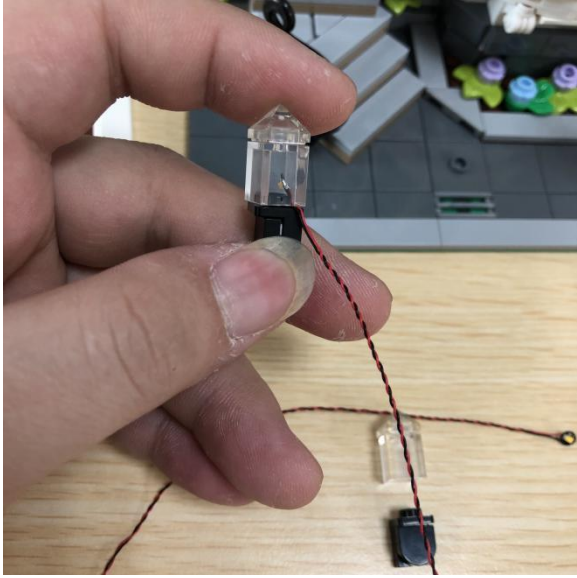

Led Light Installation Guide

(standard version)

lego 10270

Bookshop

end