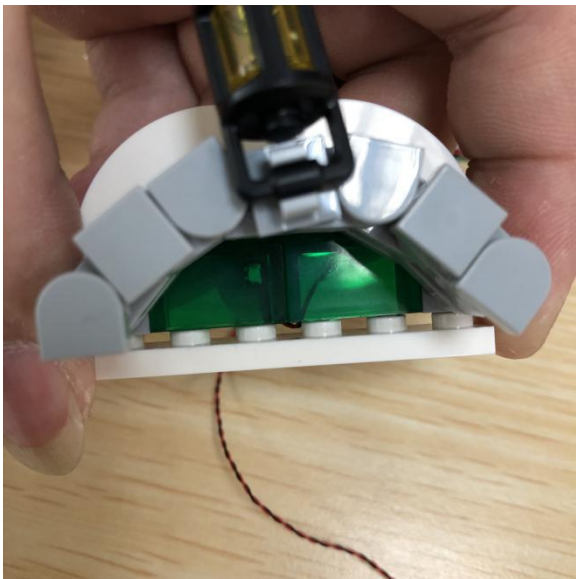

Led Light Installation Guide

(standard version)

lego 10270

Bookshop

end