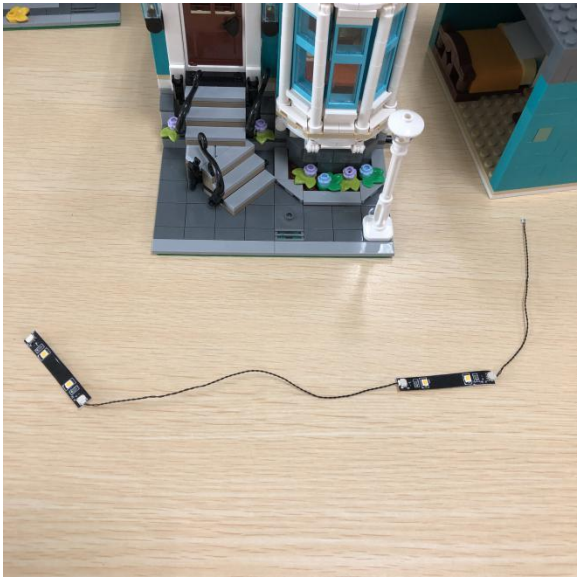

Led Light Installation Guide

(standard version)

lego 10270

Bookshop

end