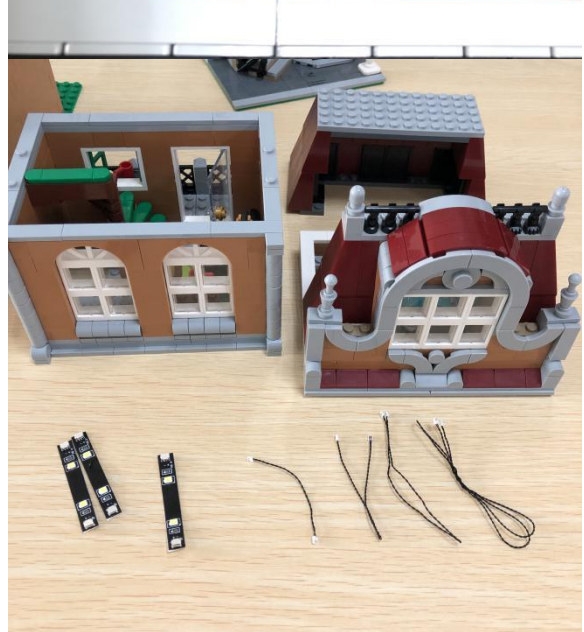

Led Light Installation Guide

(standard version)

lego 10270

Bookshop

end