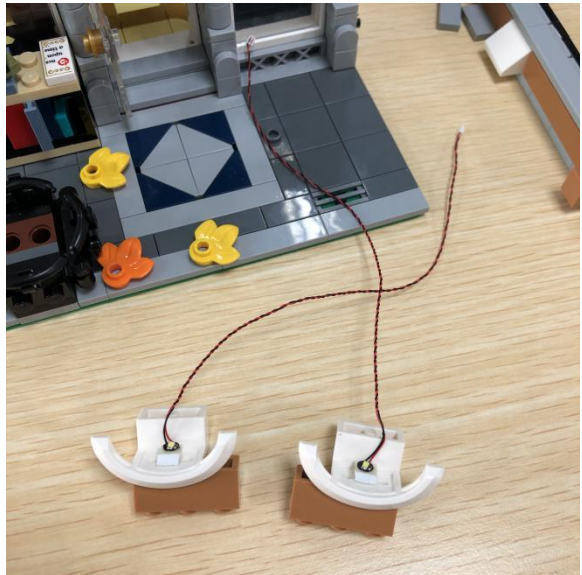

Led Light Installation Guide

(standard version)

lego 10270

Bookshop

end