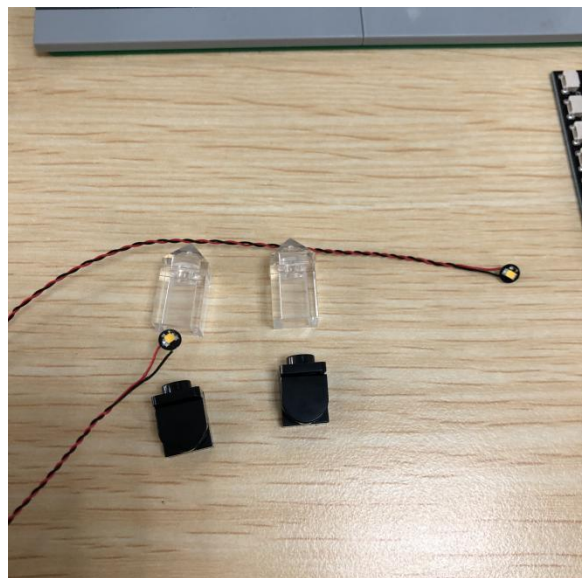

Led Light Installation Guide

(standard version)

lego 10270

Bookshop

end