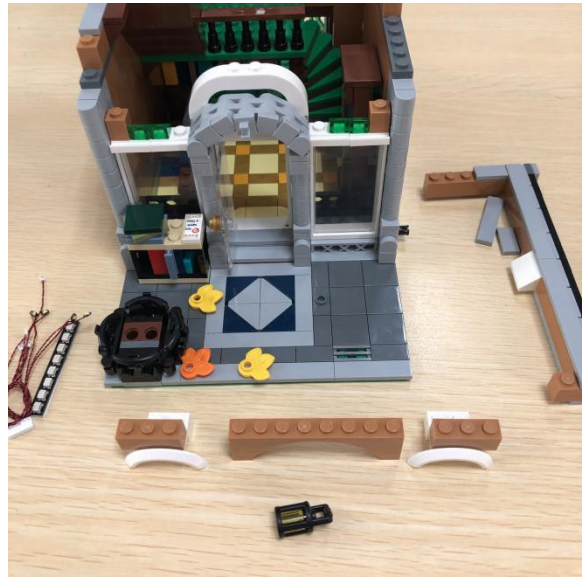

Led Light Installation Guide

(standard version)

lego 10270

Bookshop

end