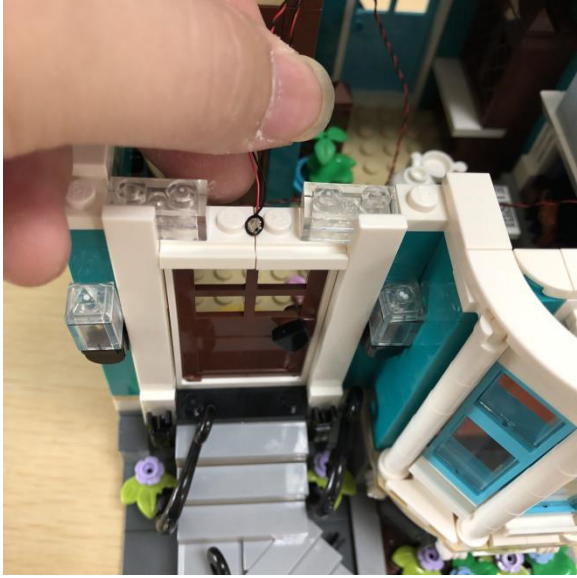

Led Light Installation Guide

(standard version)

lego 10270

Bookshop

end