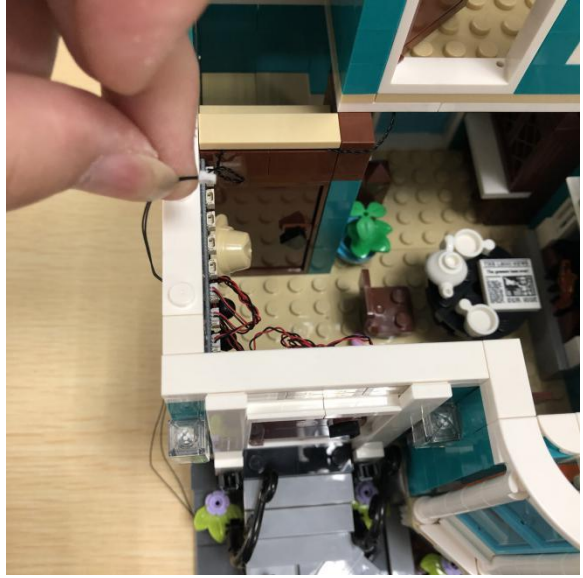

Led Light Installation Guide

(standard version)

lego 10270

Bookshop

end