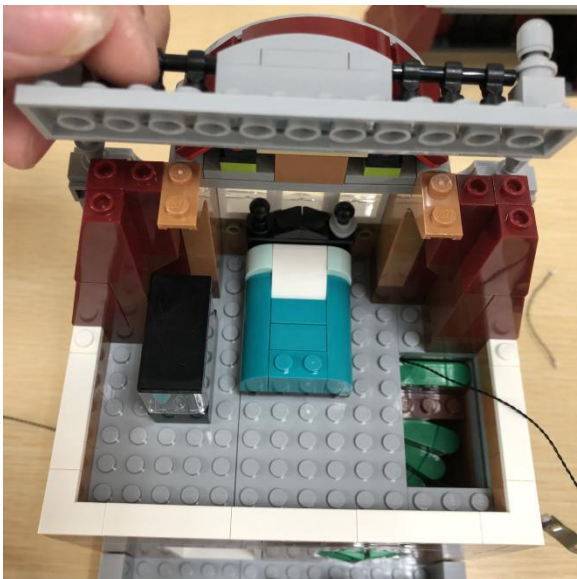

Led Light Installation Guide

(standard version)

lego 10270

Bookshop

end