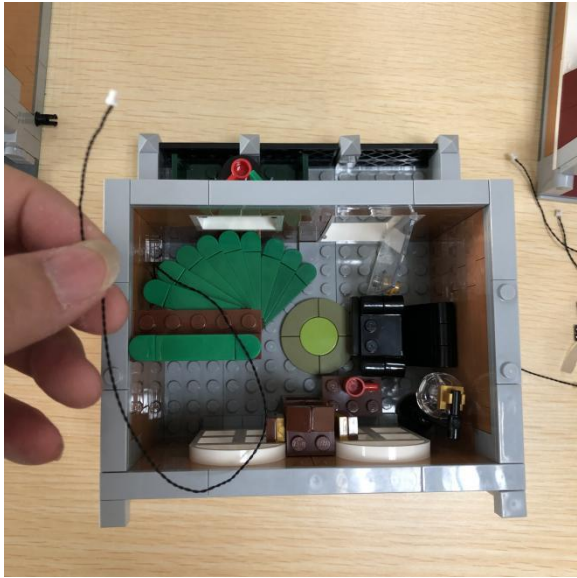

Led Light Installation Guide

(standard version)

lego 10270

Bookshop

end