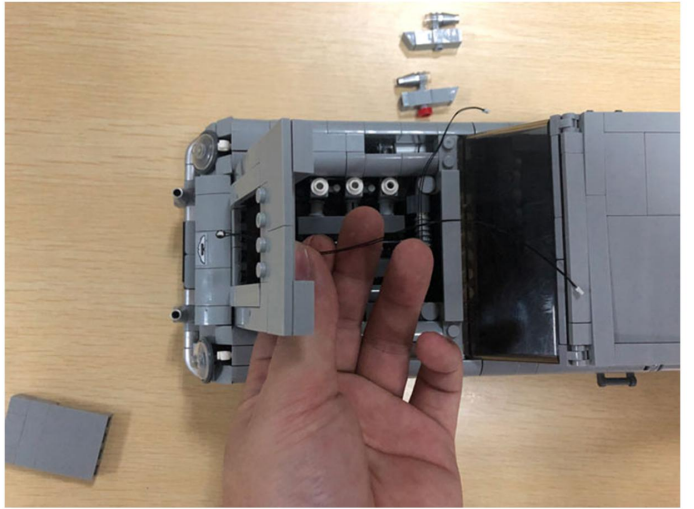

Led Light Installation Guide

Lego 10262

James Bond™ Aston Martin DB5

(RC version)

Connect lights in order

only RC Version included
(RC version)