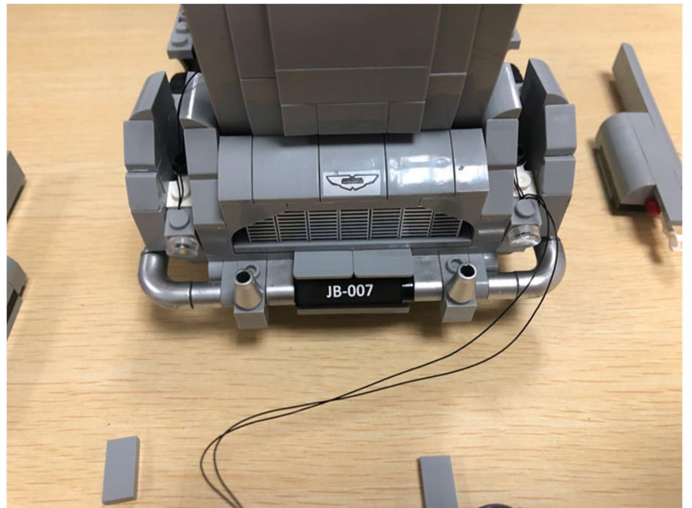

Led Light Installation Guide

Lego 10262

James Bond™ Aston Martin DB5

(RC version)

Connect lights in order

only RC Version included
(RC version)