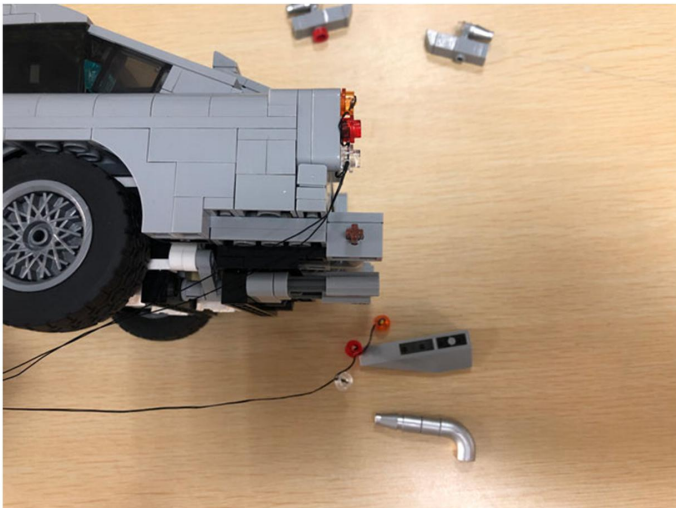

Led Light Installation Guide

Lego 10262

James Bond™ Aston Martin DB5

(RC version)

Connect lights in order

only RC Version included
(RC version)