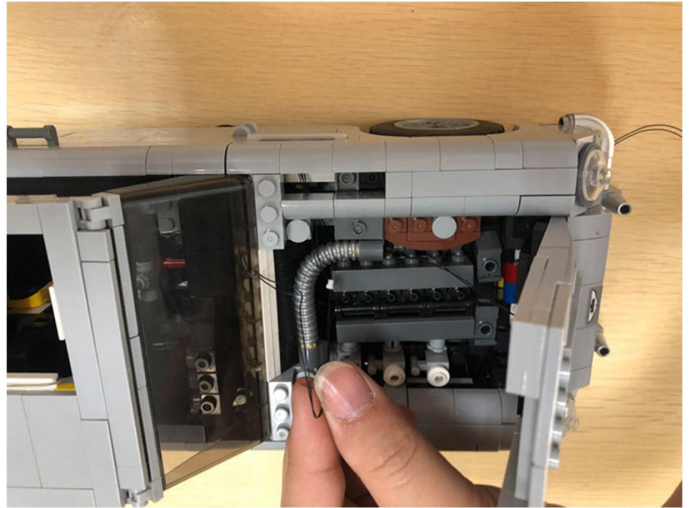

Led Light Installation Guide

Lego 10262

James Bond™ Aston Martin DB5

(RC version)

Connect lights in order

only RC Version included
(RC version)