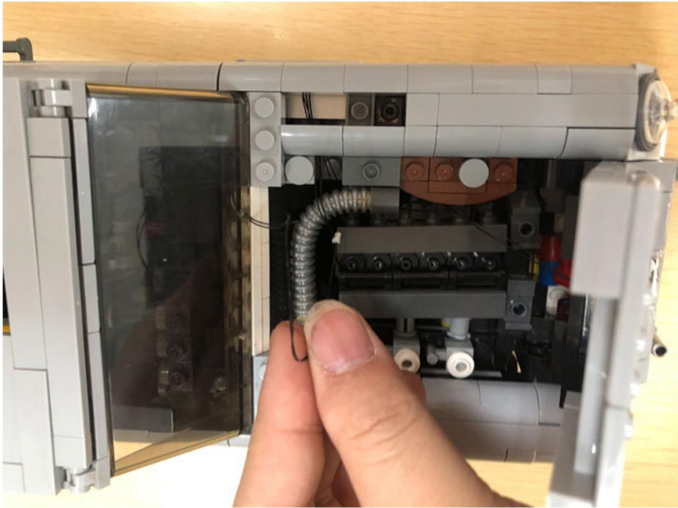

Led Light Installation Guide

Lego 10262

James Bond™ Aston Martin DB5

(RC version)

Connect lights in order

only RC Version included
(RC version)