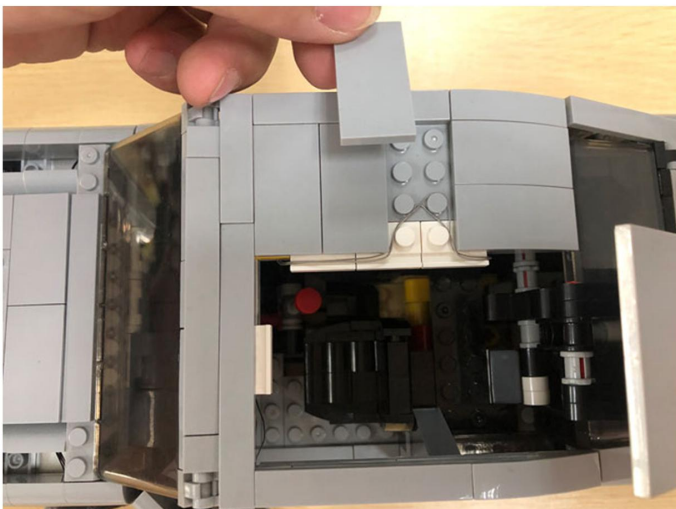

Led Light Installation Guide

Lego 10262

James Bond™ Aston Martin DB5

(RC version)

Connect lights in order

only RC Version included
(RC version)