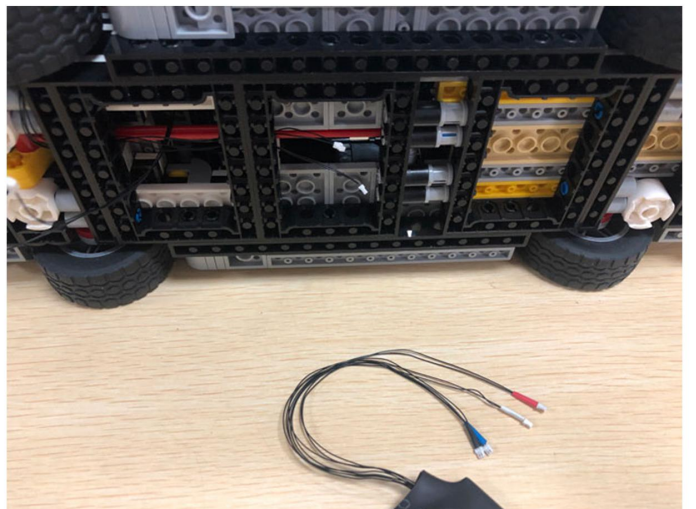

Led Light Installation Guide

Lego 10262

James Bond™ Aston Martin DB5

(RC version)

Connect lights in order

only RC Version included
(RC version)