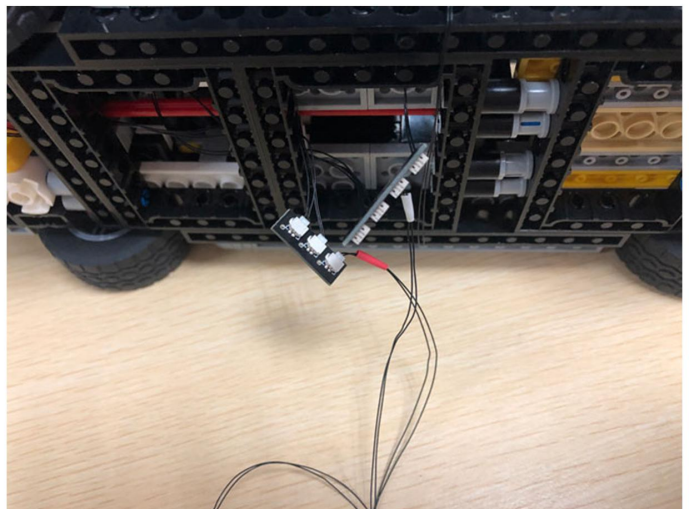

Led Light Installation Guide

Lego 10262

James Bond™ Aston Martin DB5

(RC version)

Connect lights in order

only RC Version included
(RC version)