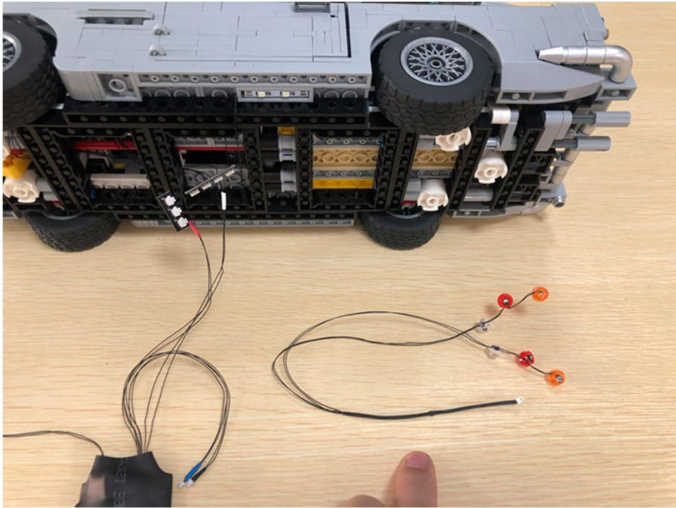

Led Light Installation Guide

Lego 10262

James Bond™ Aston Martin DB5

(RC version)

Connect lights in order

only RC Version included
(RC version)