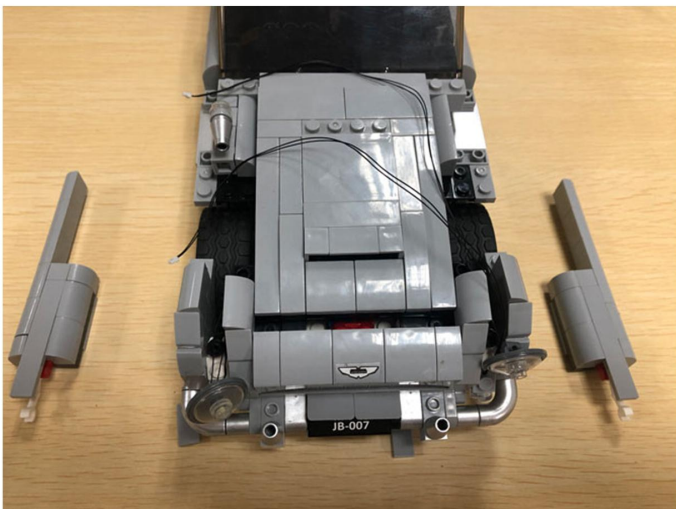

Led Light Installation Guide

Lego 10262

James Bond™ Aston Martin DB5

(RC version)

Connect lights in order

only RC Version included
(RC version)