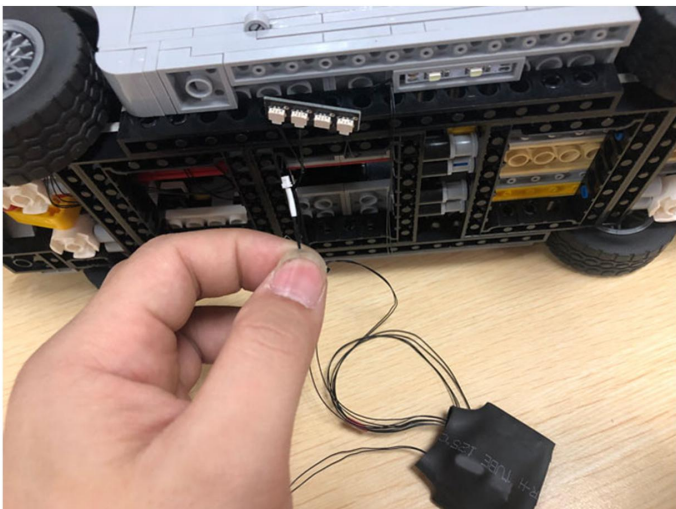

Led Light Installation Guide

Lego 10262

James Bond™ Aston Martin DB5

(RC version)

Connect lights in order

only RC Version included
(RC version)