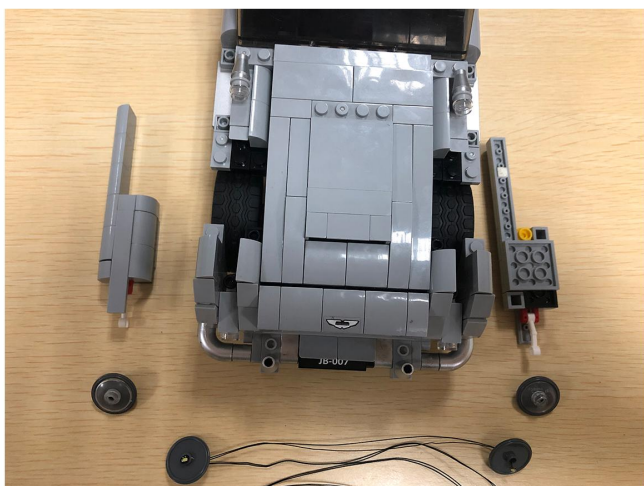

Led Light Installation Guide

Lego 10262

James Bond™ Aston Martin DB5

(RC version)

Connect lights in order

only RC Version included
(RC version)