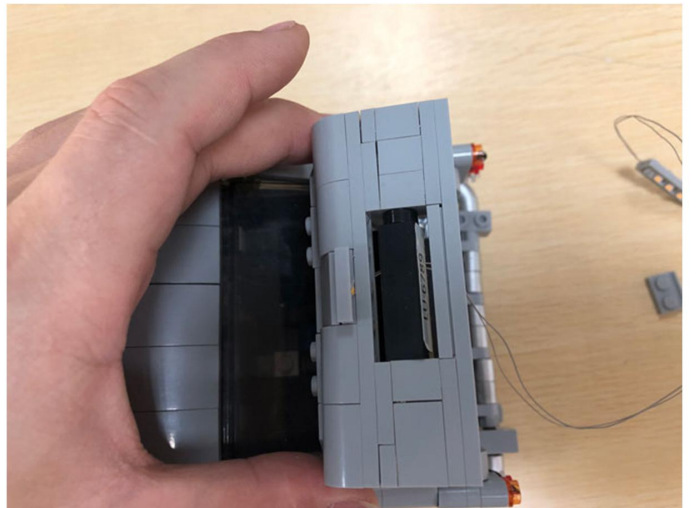

Led Light Installation Guide

Lego 10262

James Bond™ Aston Martin DB5

(RC version)

Connect lights in order

only RC Version included
(RC version)