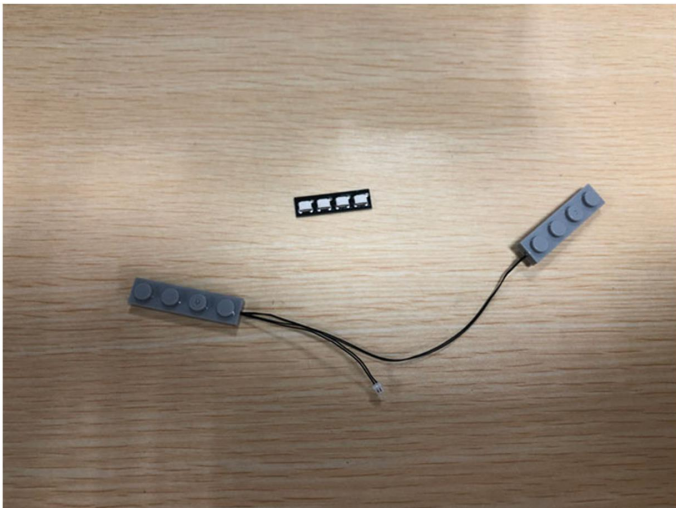

Led Light Installation Guide

Lego 10262

James Bond™ Aston Martin DB5

(RC version)

Connect lights in order

only RC Version included
(RC version)