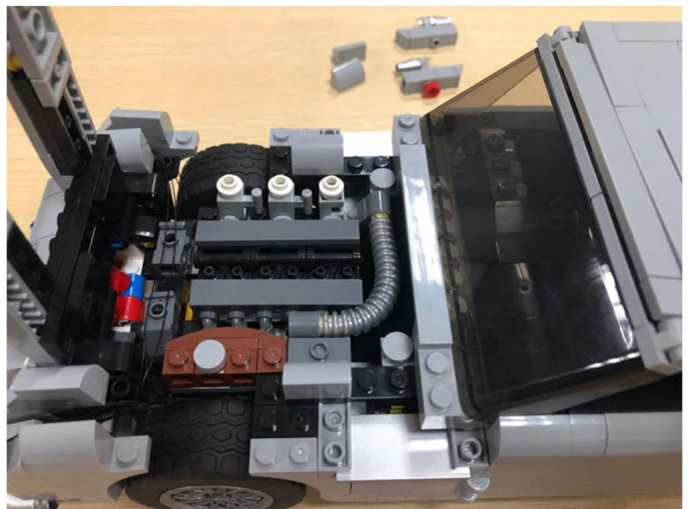

Led Light Installation Guide

Lego 10262

James Bond™ Aston Martin DB5

(RC version)

Connect lights in order

only RC Version included
(RC version)