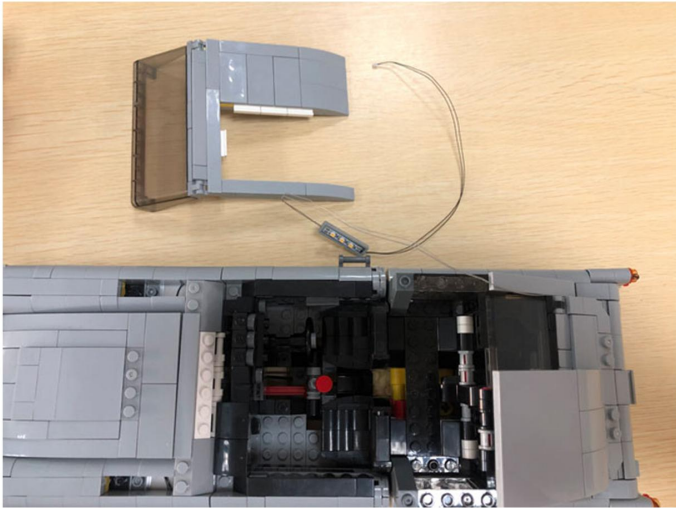

Led Light Installation Guide

Lego 10262

James Bond™ Aston Martin DB5

(RC version)

Connect lights in order

only RC Version included
(RC version)