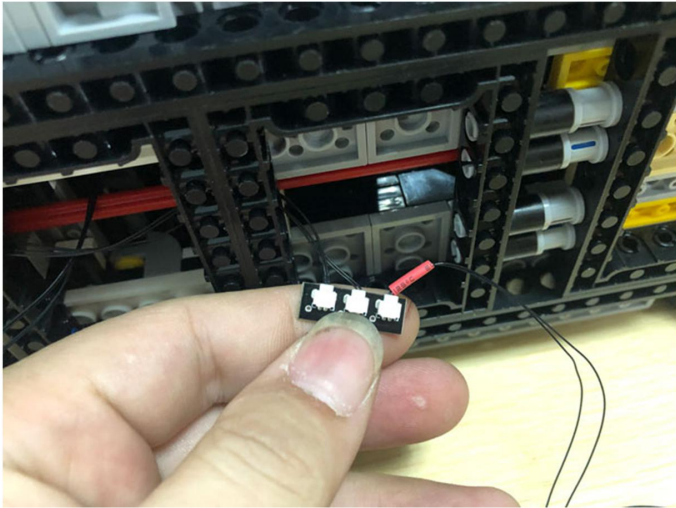

Led Light Installation Guide

Lego 10262

James Bond™ Aston Martin DB5

(RC version)

Connect lights in order

only RC Version included
(RC version)