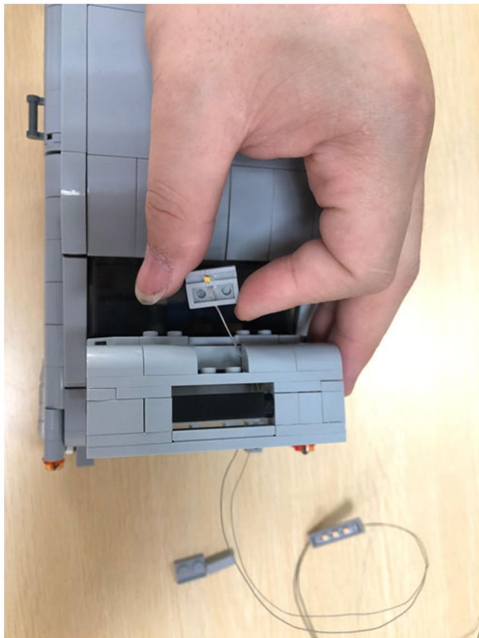

Led Light Installation Guide

Lego 10262

James Bond™ Aston Martin DB5

(RC version)

Connect lights in order

only RC Version included
(RC version)