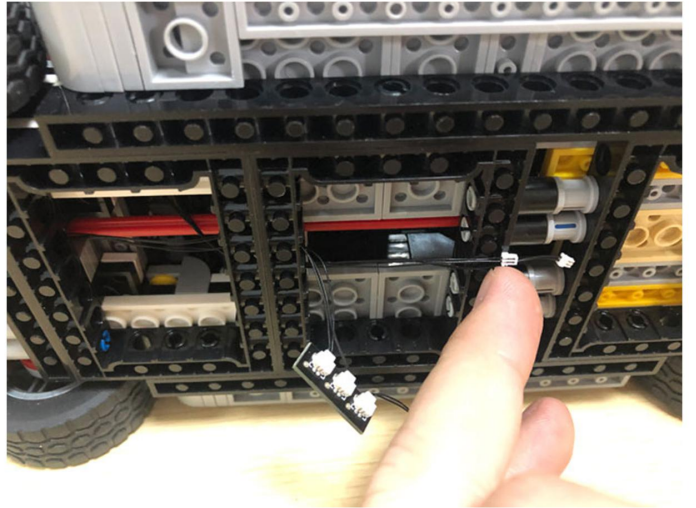

Led Light Installation Guide

Lego 10262

James Bond™ Aston Martin DB5

(RC version)

Connect lights in order

only RC Version included
(RC version)