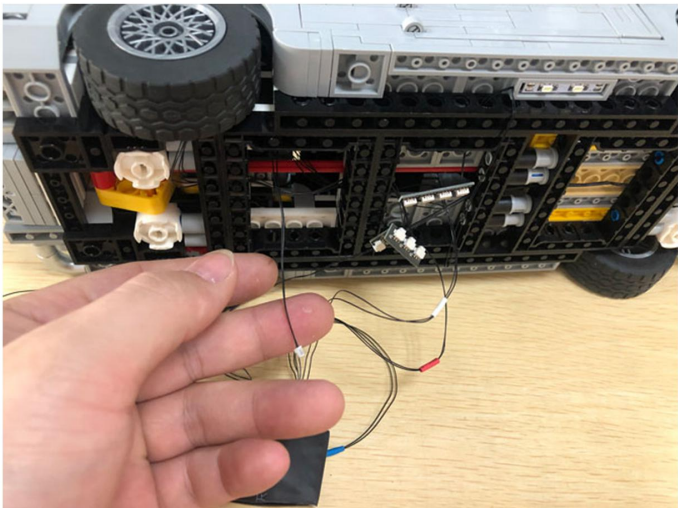

Led Light Installation Guide

Lego 10262

James Bond™ Aston Martin DB5

(RC version)

Connect lights in order

only RC Version included
(RC version)