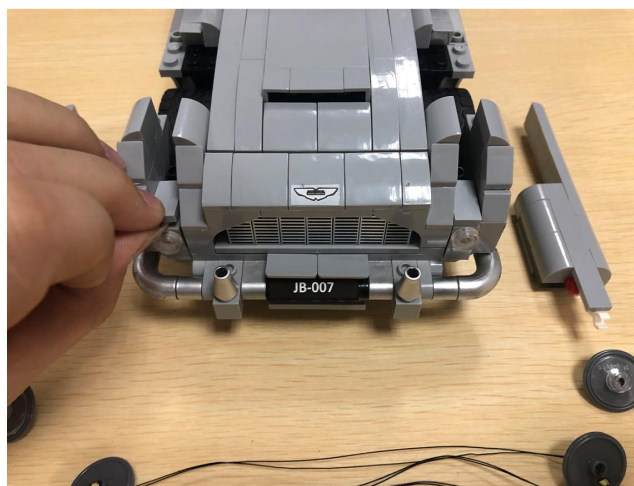

Led Light Installation Guide

Lego 10262

James Bond™ Aston Martin DB5

(RC version)

Connect lights in order

only RC Version included
(RC version)