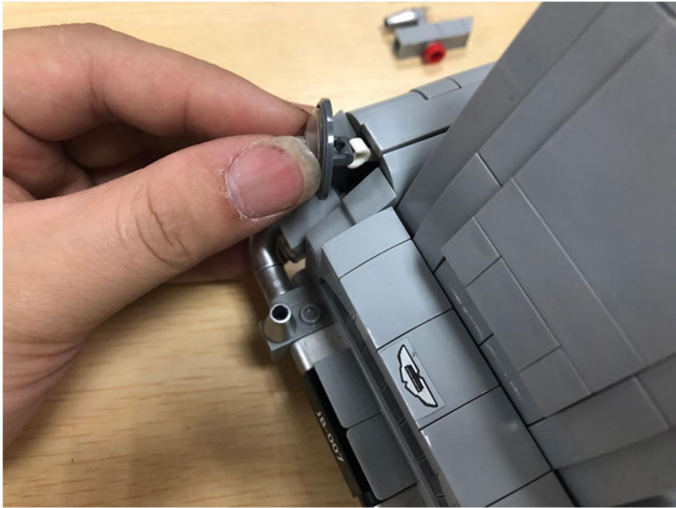

Led Light Installation Guide

Lego 10262

James Bond™ Aston Martin DB5

(RC version)

Connect lights in order

only RC Version included
(RC version)