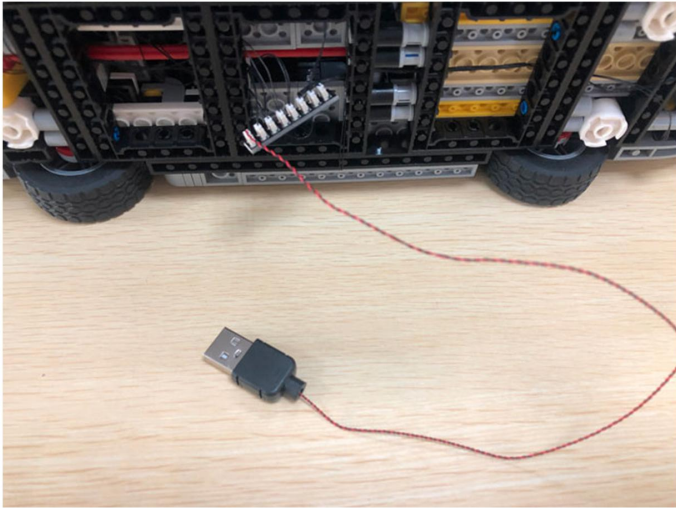

Led Light Installation Guide

Lego 10262

James Bond™ Aston Martin DB5

(RC version)

Connect lights in order

only RC Version included
(RC version)