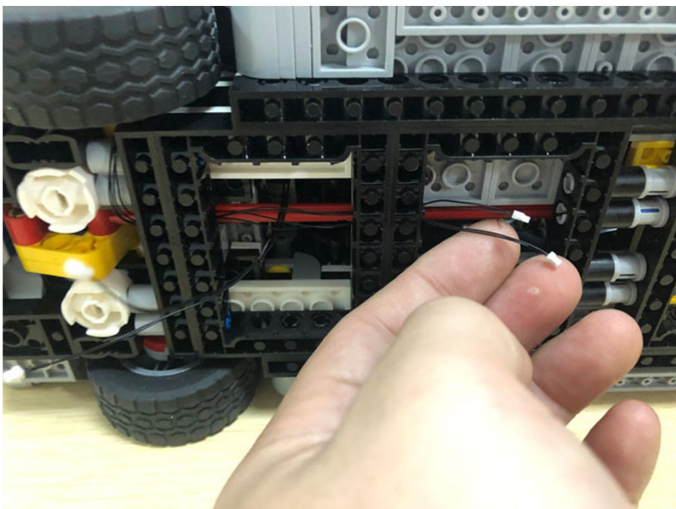

Led Light Installation Guide

Lego 10262

James Bond™ Aston Martin DB5

(RC version)

Connect lights in order

only RC Version included
(RC version)