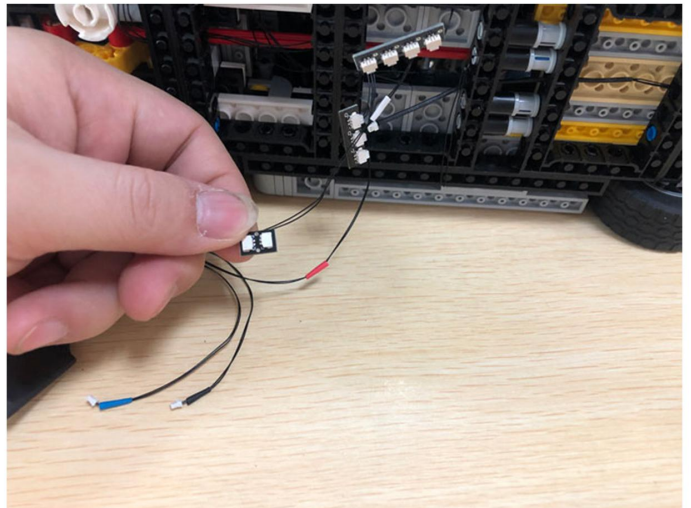

Led Light Installation Guide

Lego 10262

James Bond™ Aston Martin DB5

(RC version)

Connect lights in order

only RC Version included
(RC version)