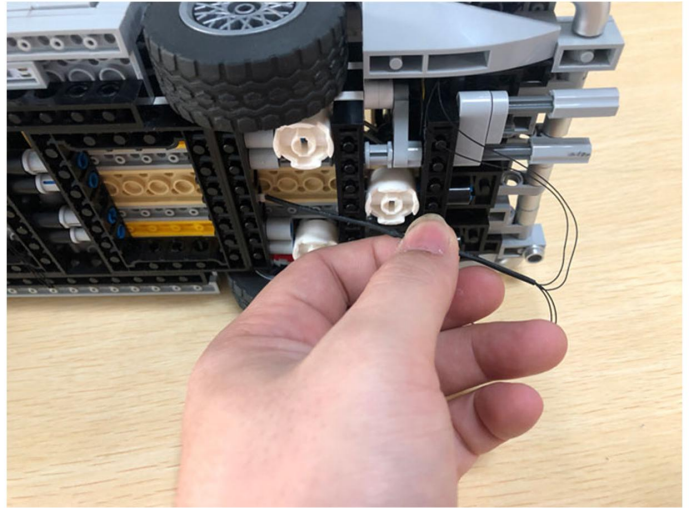

Led Light Installation Guide

Lego 10262

James Bond™ Aston Martin DB5

(RC version)

Connect lights in order

only RC Version included
(RC version)