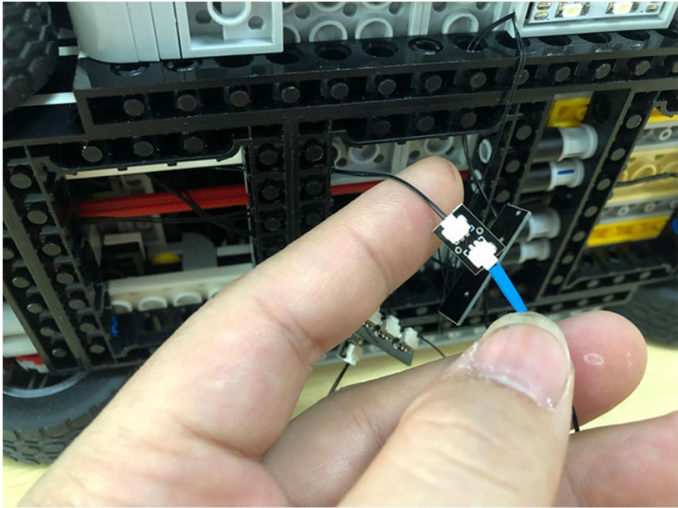

Led Light Installation Guide

Lego 10262

James Bond™ Aston Martin DB5

(RC version)

Connect lights in order

only RC Version included
(RC version)