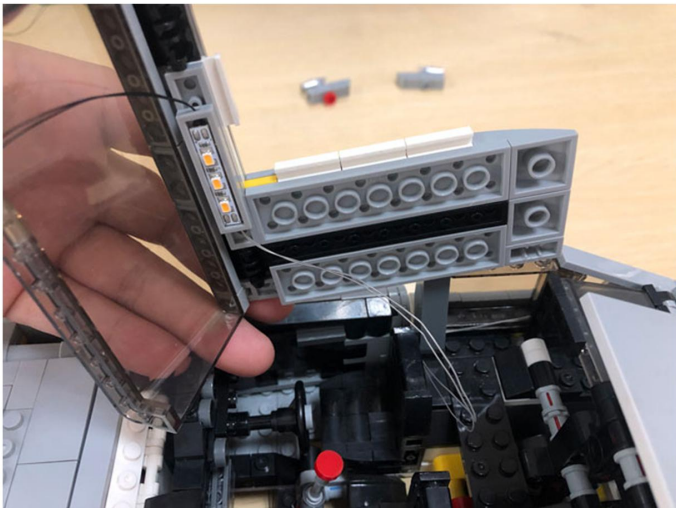

Led Light Installation Guide

Lego 10262

James Bond™ Aston Martin DB5

(RC version)

Connect lights in order

only RC Version included
(RC version)