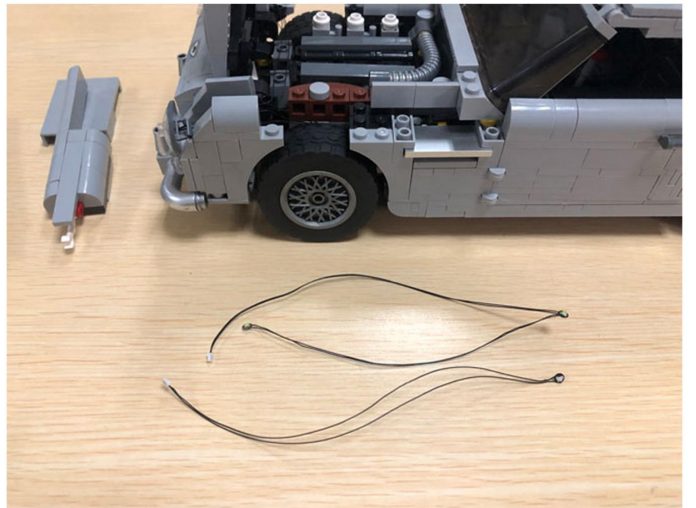

Led Light Installation Guide

Lego 10262

James Bond™ Aston Martin DB5

(RC version)

Connect lights in order

only RC Version included
(RC version)