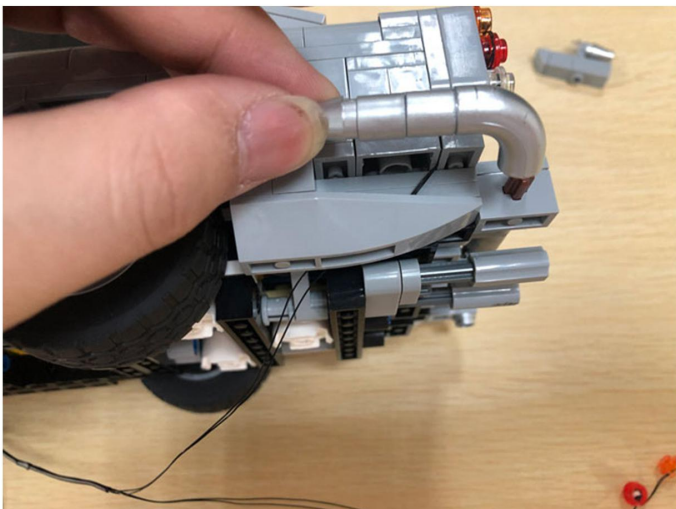

Led Light Installation Guide

Lego 10262

James Bond™ Aston Martin DB5

(RC version)

Connect lights in order

only RC Version included
(RC version)