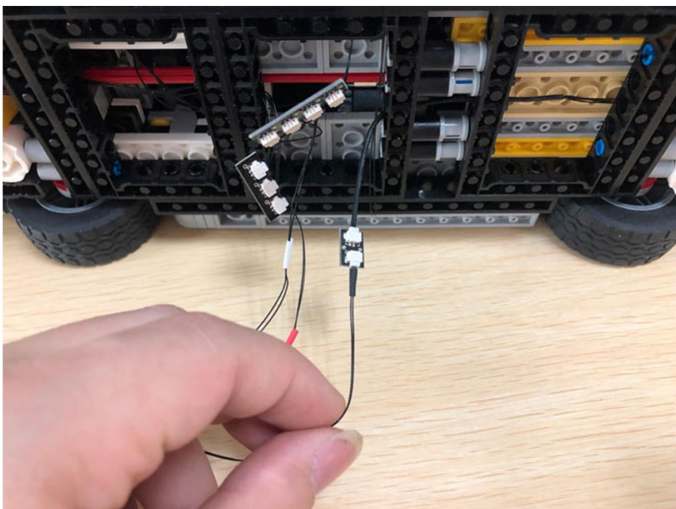

Led Light Installation Guide

Lego 10262

James Bond™ Aston Martin DB5

(RC version)

Connect lights in order

only RC Version included
(RC version)