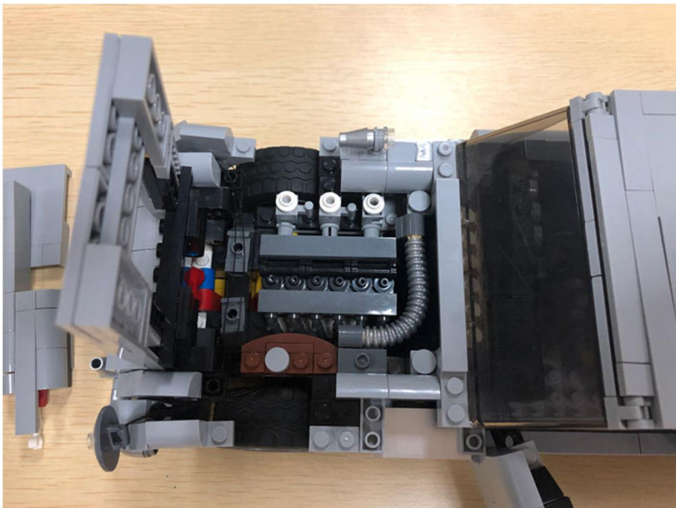

Led Light Installation Guide

Lego 10262

James Bond™ Aston Martin DB5

(RC version)

Connect lights in order

only RC Version included
(RC version)