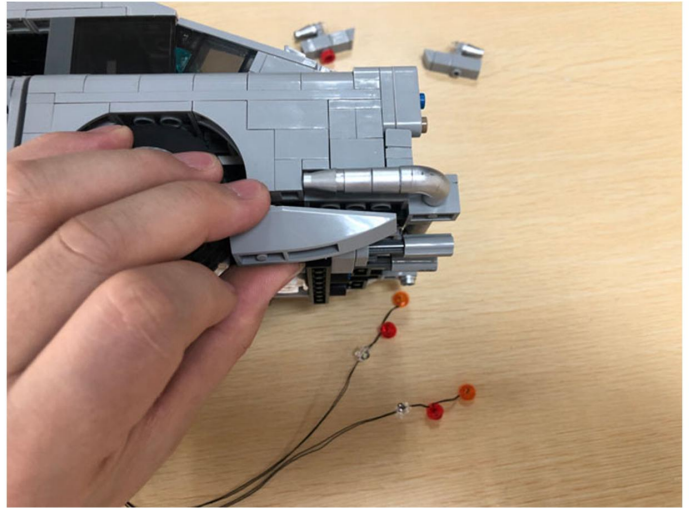

Led Light Installation Guide

Lego 10262

James Bond™ Aston Martin DB5

(RC version)

Connect lights in order

only RC Version included
(RC version)