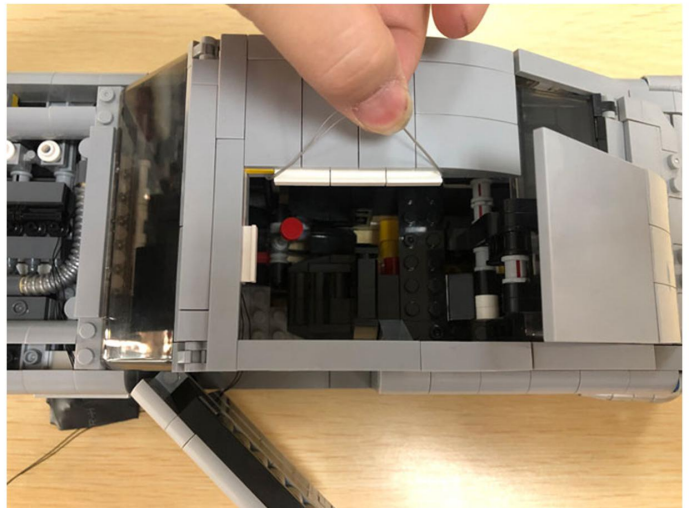

Led Light Installation Guide

Lego 10262

James Bond™ Aston Martin DB5

(RC version)

Connect lights in order

only RC Version included
(RC version)