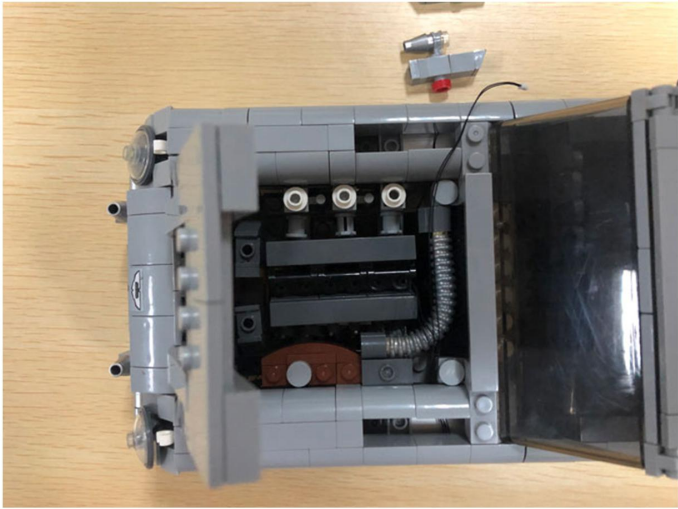

Led Light Installation Guide

Lego 10262

James Bond™ Aston Martin DB5

(RC version)

Connect lights in order

only RC Version included
(RC version)