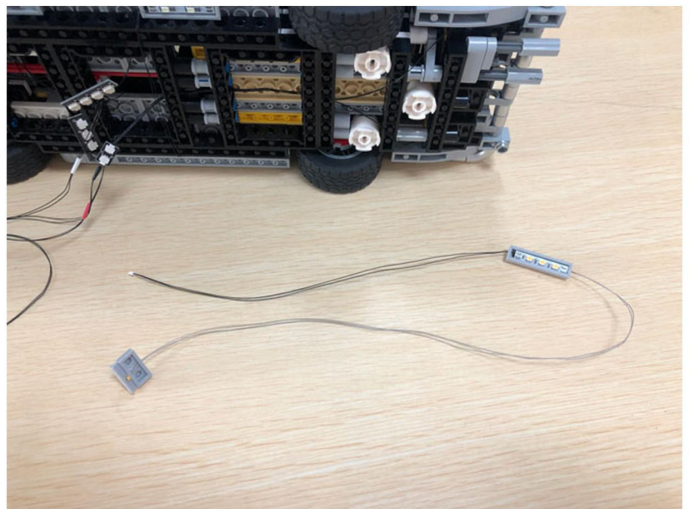

Led Light Installation Guide

Lego 10262

James Bond™ Aston Martin DB5

(RC version)

Connect lights in order

only RC Version included
(RC version)