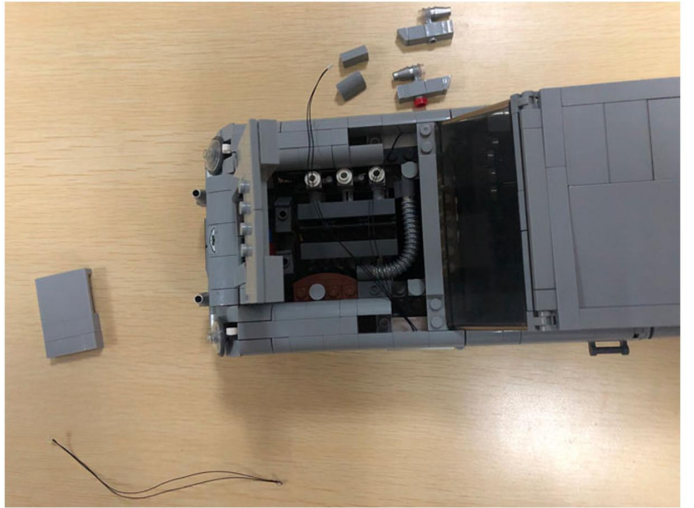

Led Light Installation Guide

Lego 10262

James Bond™ Aston Martin DB5

(RC version)

Connect lights in order

only RC Version included
(RC version)