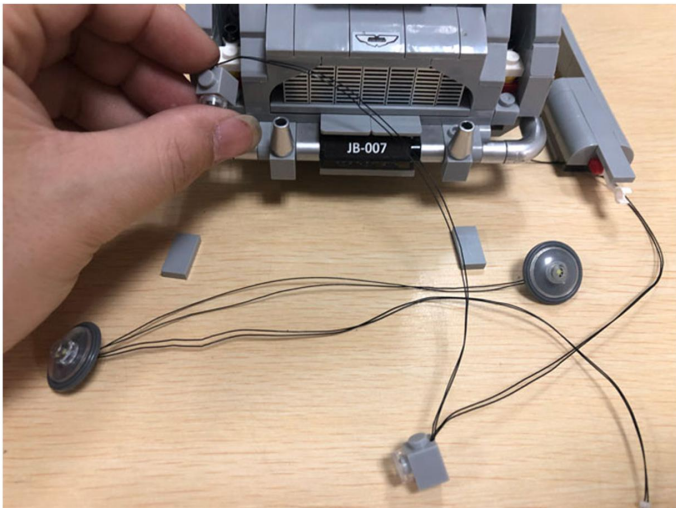

Led Light Installation Guide

Lego 10262

James Bond™ Aston Martin DB5

(RC version)

Connect lights in order

only RC Version included
(RC version)