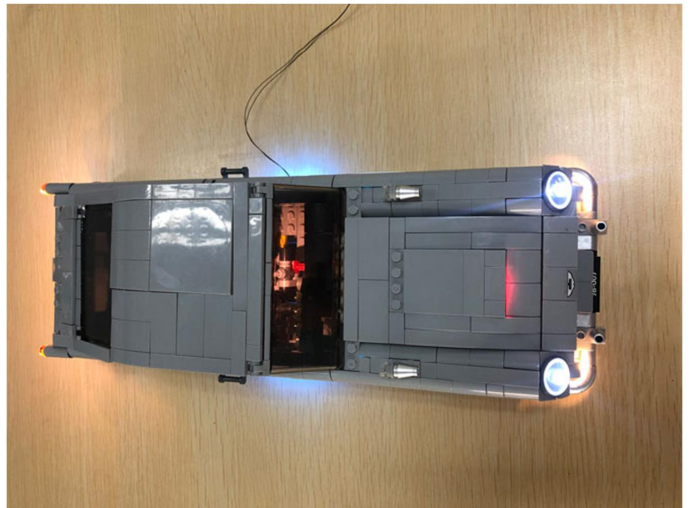

Led Light Installation Guide

Lego 10262

James Bond™ Aston Martin DB5

(RC version)

Connect lights in order

only RC Version included
(RC version)