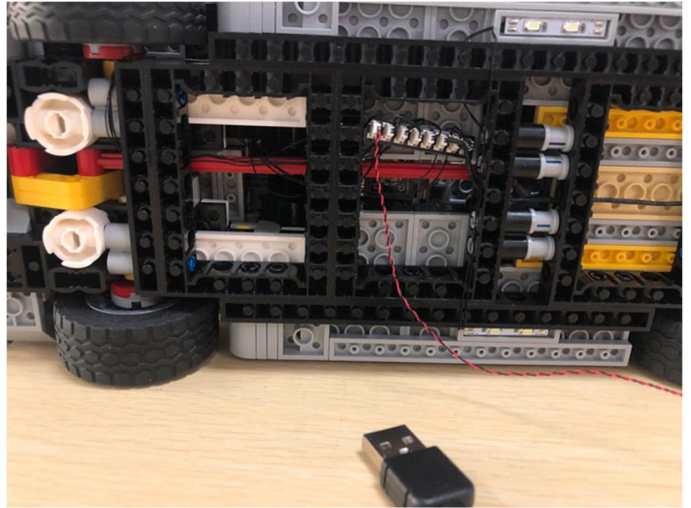

Led Light Installation Guide

Lego 10262

James Bond™ Aston Martin DB5

(RC version)

Connect lights in order

only RC Version included
(RC version)