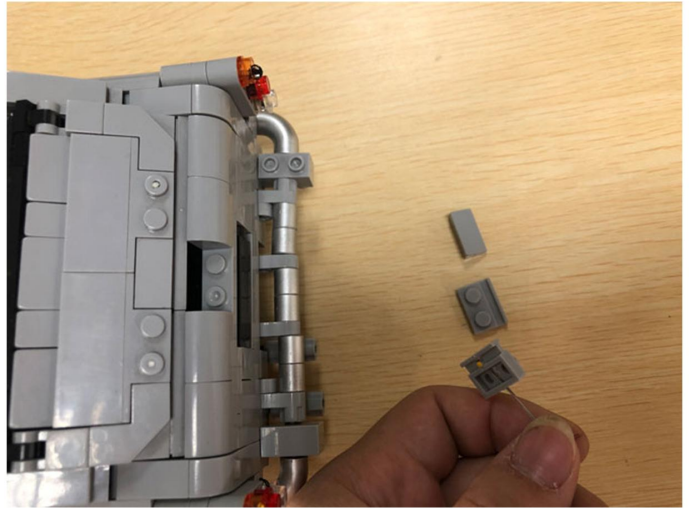

Led Light Installation Guide

Lego 10262

James Bond™ Aston Martin DB5

(RC version)

Connect lights in order

only RC Version included
(RC version)