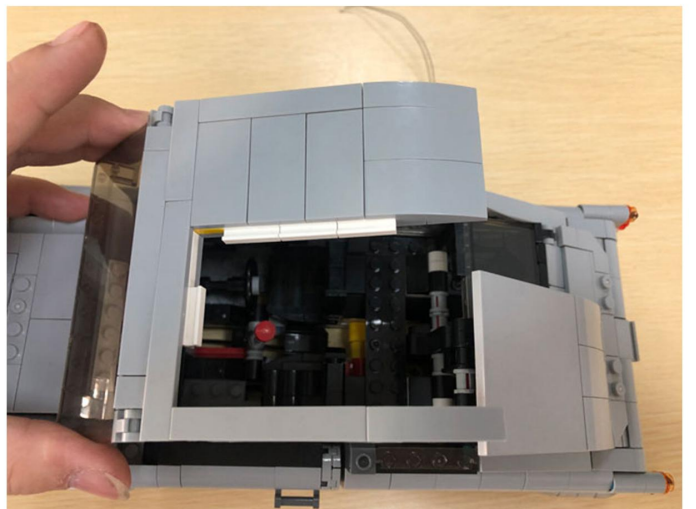

Led Light Installation Guide

Lego 10262

James Bond™ Aston Martin DB5

(RC version)

Connect lights in order

only RC Version included
(RC version)