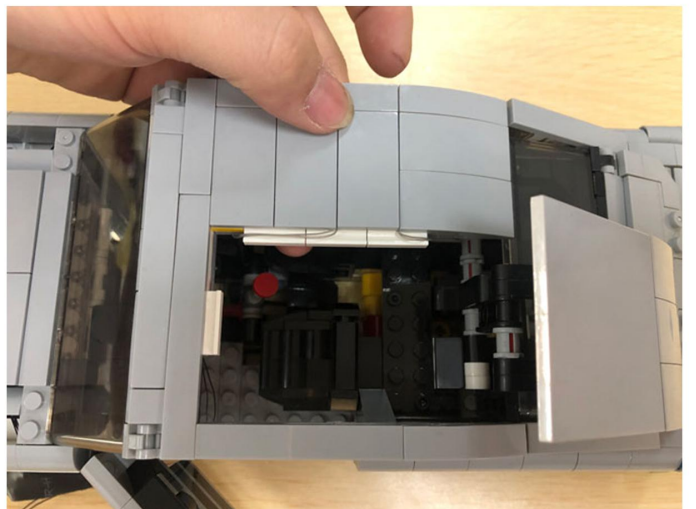

Led Light Installation Guide

Lego 10262

James Bond™ Aston Martin DB5

(RC version)

Connect lights in order

only RC Version included
(RC version)