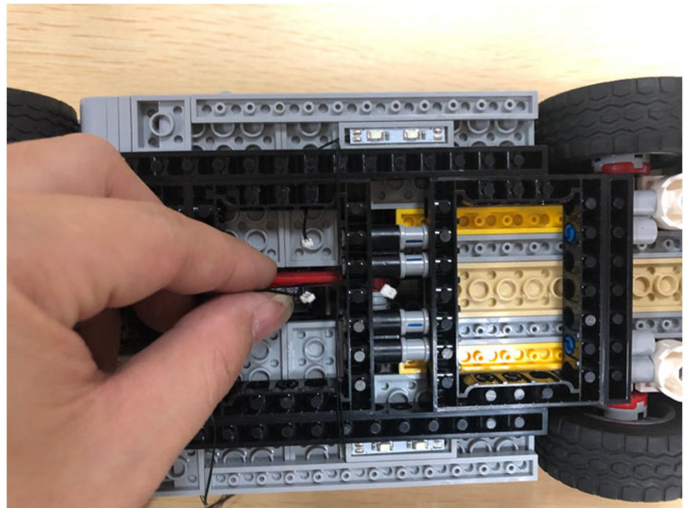

Led Light Installation Guide

Lego 10262

James Bond™ Aston Martin DB5

(RC version)

Connect lights in order

only RC Version included
(RC version)