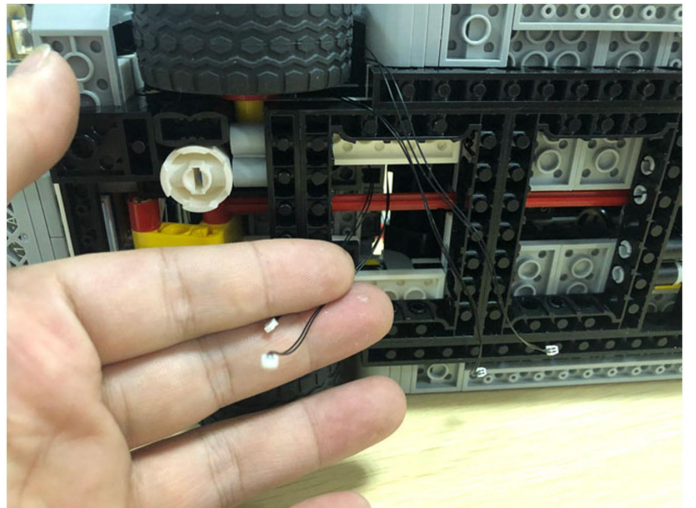

Led Light Installation Guide

Lego 10262

James Bond™ Aston Martin DB5

(RC version)

Connect lights in order

only RC Version included
(RC version)