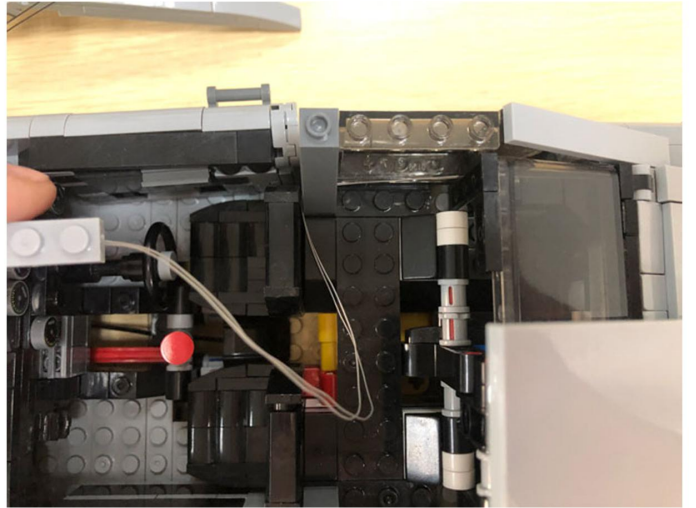

Led Light Installation Guide

Lego 10262

James Bond™ Aston Martin DB5

(RC version)

Connect lights in order

only RC Version included
(RC version)