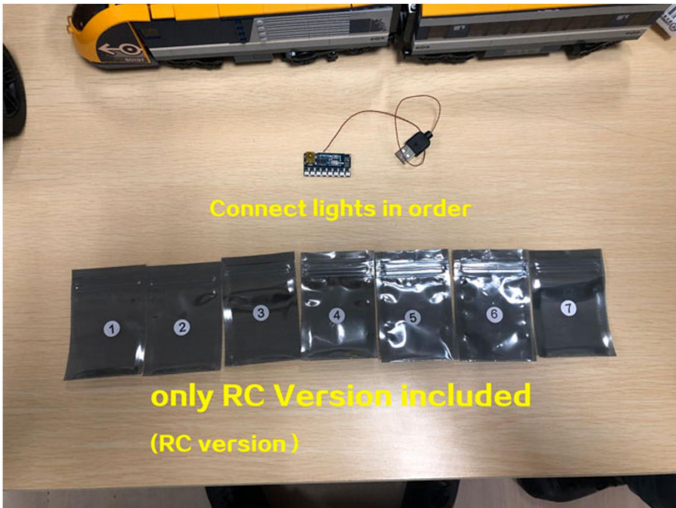

Led Light Installation Guide

Lego 10262

James Bond™ Aston Martin DB5

(RC version)

Connect lights in order

only RC Version included
(RC version)