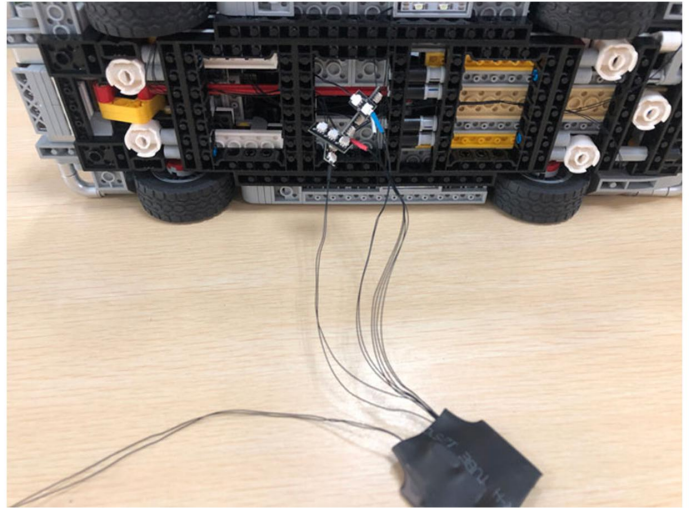

Led Light Installation Guide

Lego 10262

James Bond™ Aston Martin DB5

(RC version)

Connect lights in order

only RC Version included
(RC version)