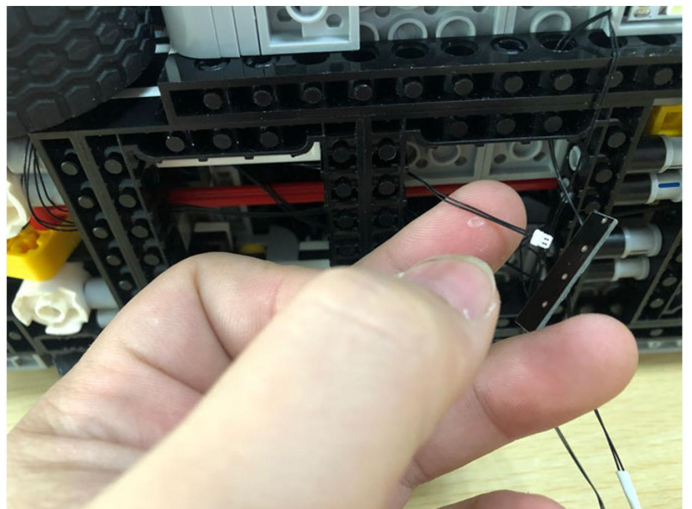

Led Light Installation Guide

Lego 10262

James Bond™ Aston Martin DB5

(RC version)

Connect lights in order

only RC Version included
(RC version)