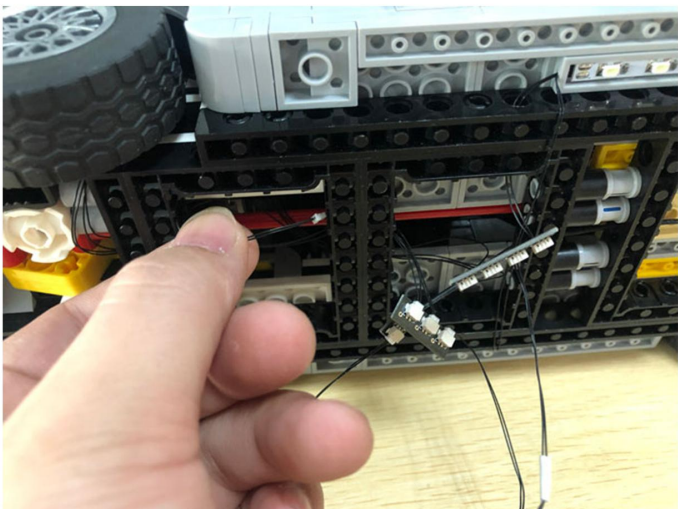

Led Light Installation Guide

Lego 10262

James Bond™ Aston Martin DB5

(RC version)

Connect lights in order

only RC Version included
(RC version)