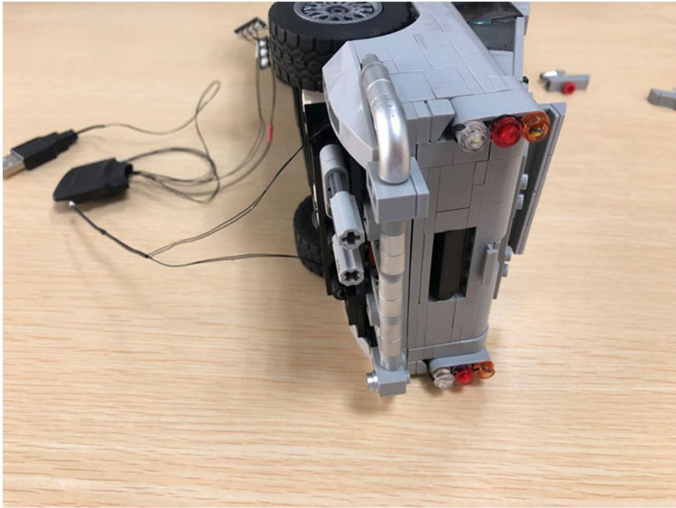

Led Light Installation Guide

Lego 10262

James Bond™ Aston Martin DB5

(RC version)

Connect lights in order

only RC Version included
(RC version)