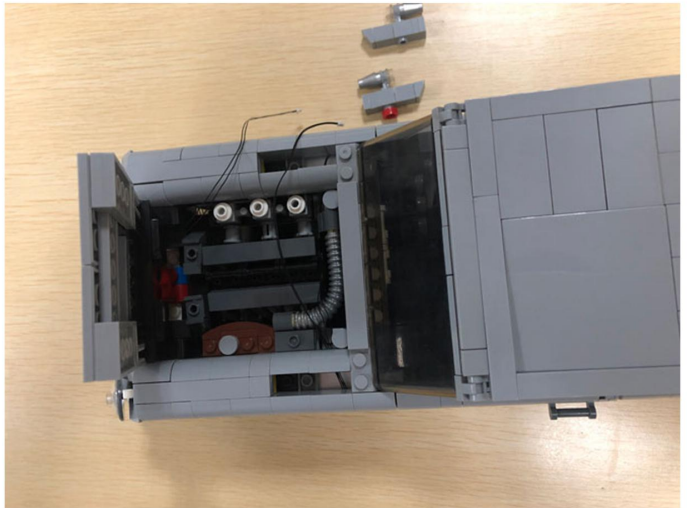

Led Light Installation Guide

Lego 10262

James Bond™ Aston Martin DB5

(RC version)

Connect lights in order

only RC Version included
(RC version)