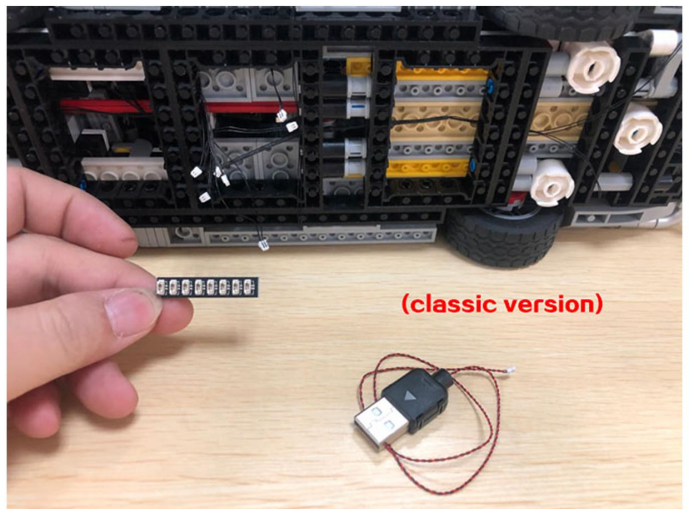

Led Light Installation Guide

Lego 10262

James Bond™ Aston Martin DB5

(RC version)

Connect lights in order

only RC Version included
(RC version)