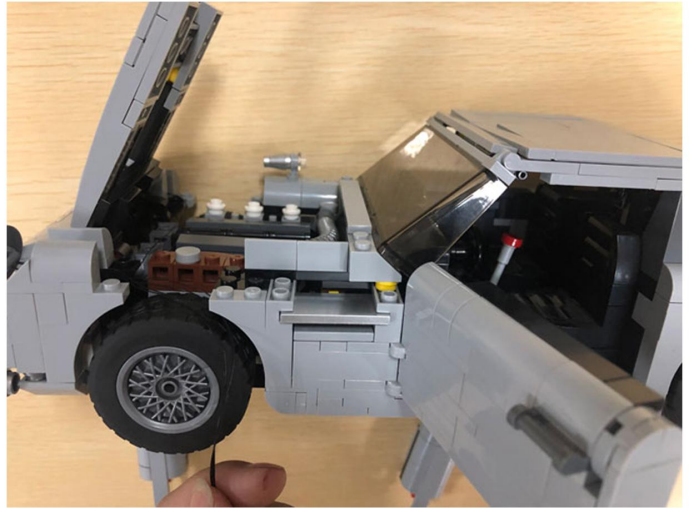

Led Light Installation Guide

Lego 10262

James Bond™ Aston Martin DB5

(RC version)

Connect lights in order

only RC Version included
(RC version)