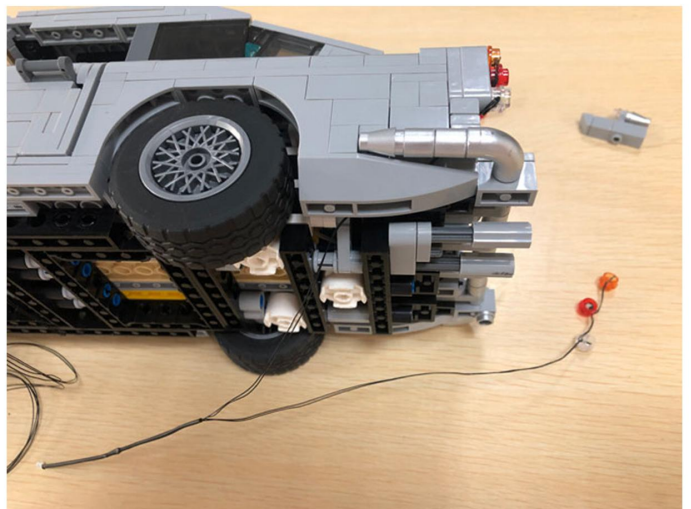

Led Light Installation Guide

Lego 10262

James Bond™ Aston Martin DB5

(RC version)

Connect lights in order

only RC Version included
(RC version)