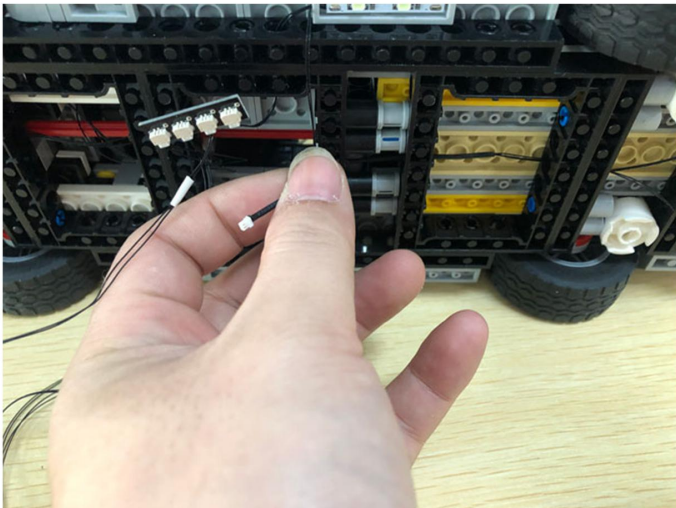

Led Light Installation Guide

Lego 10262

James Bond™ Aston Martin DB5

(RC version)

Connect lights in order

only RC Version included
(RC version)