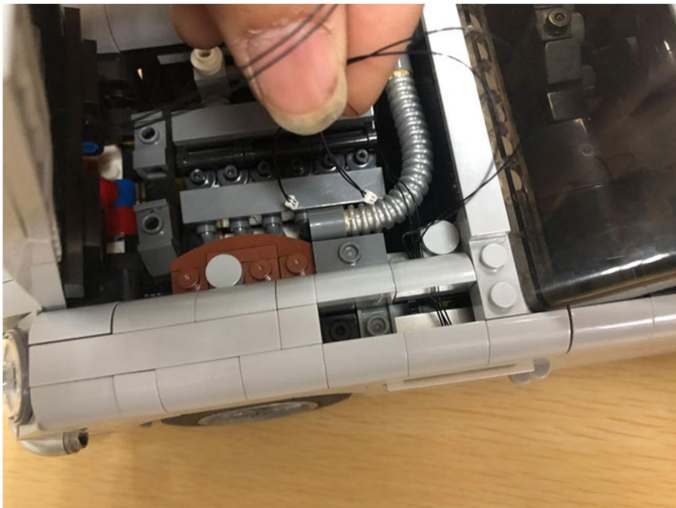

Led Light Installation Guide

Lego 10262

James Bond™ Aston Martin DB5

(RC version)

Connect lights in order

only RC Version included
(RC version)