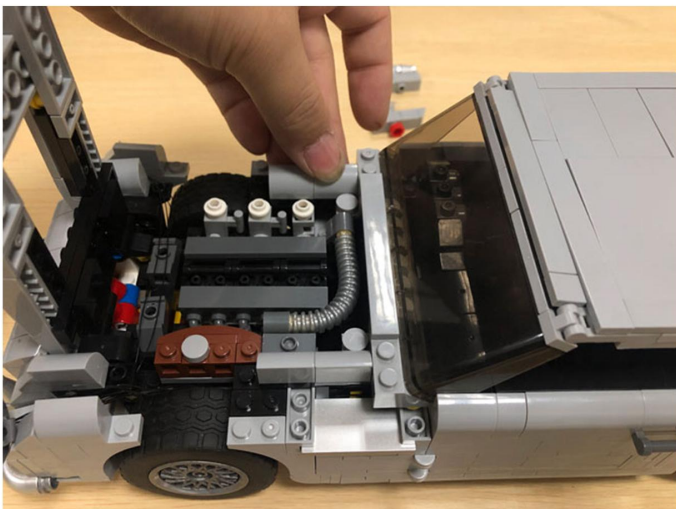

Led Light Installation Guide

Lego 10262

James Bond™ Aston Martin DB5

(RC version)

Connect lights in order

only RC Version included
(RC version)