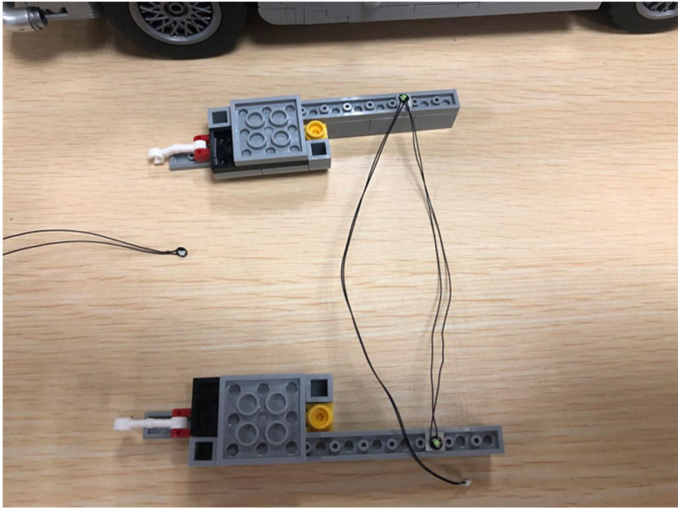

Led Light Installation Guide

Lego 10262

James Bond™ Aston Martin DB5

(RC version)

Connect lights in order

only RC Version included
(RC version)