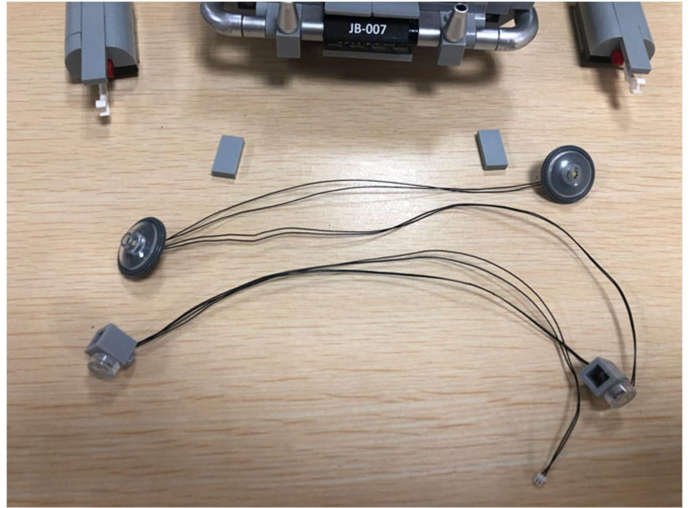

Led Light Installation Guide

Lego 10262

James Bond™ Aston Martin DB5

(RC version)

Connect lights in order

only RC Version included
(RC version)