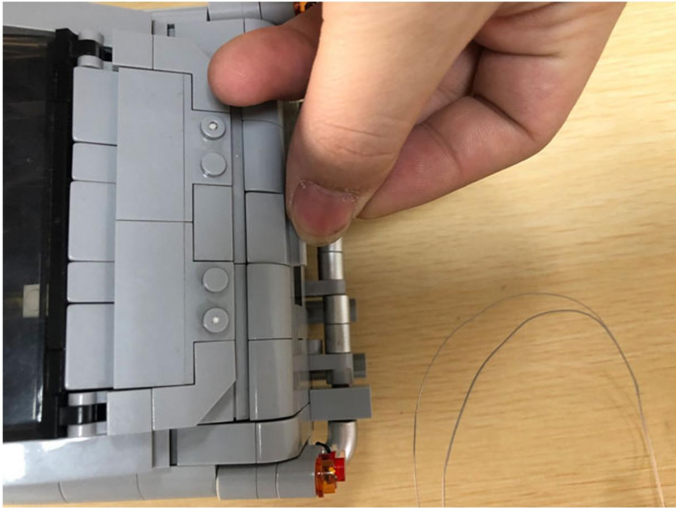

Led Light Installation Guide

Lego 10262

James Bond™ Aston Martin DB5

(RC version)

Connect lights in order

only RC Version included
(RC version)