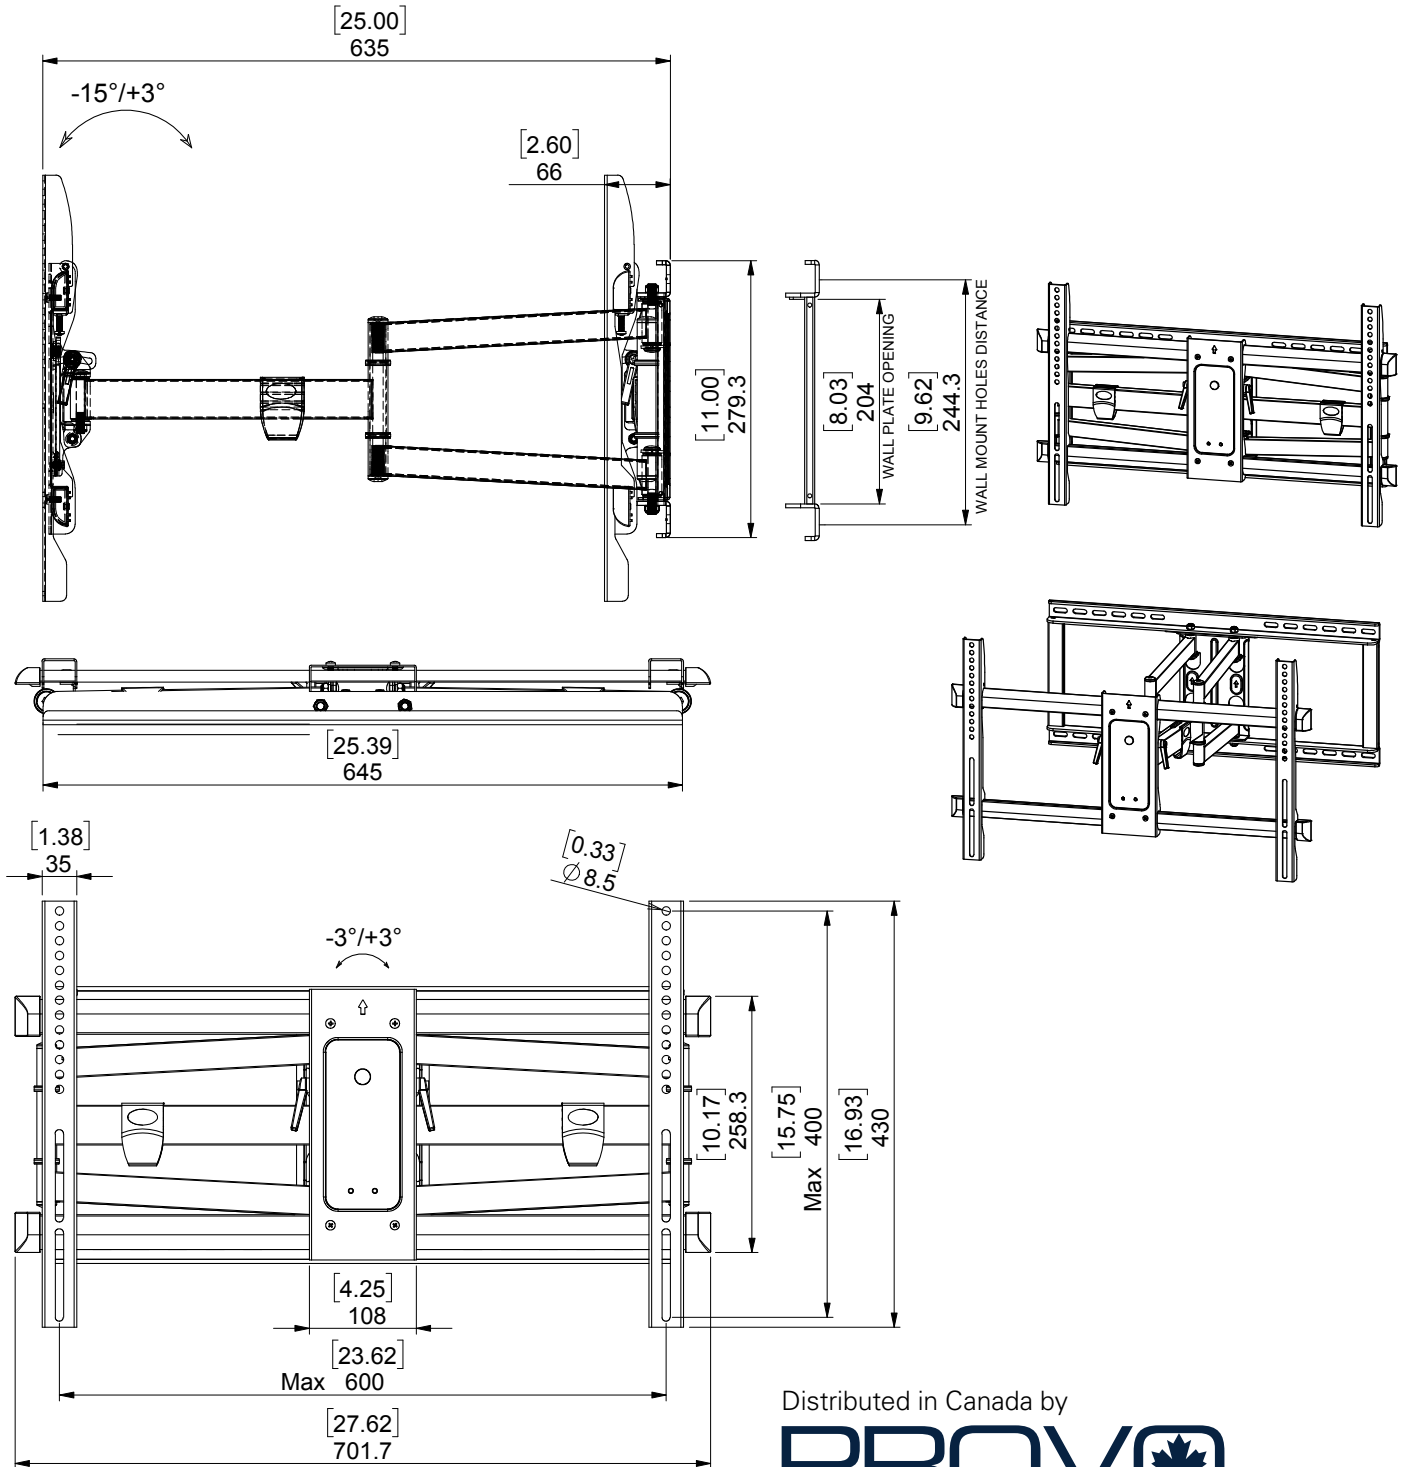

43" - 90"

SM-FMDS-4390

Full Motion Dual Stud TV Wall Mount

["]
mm

Distributed in Canada by

620 Rowntree Dairy Rd.
Woodbridge, Ontario L4L 5T8
1-888-797-7686

401 Rue Locke
St. Laurent, Que. H4T 1X7
1-800-361-7349