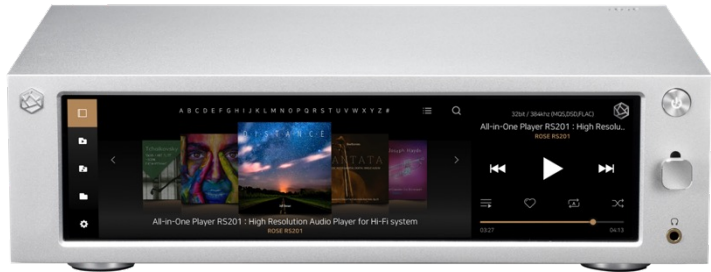

reddot design award