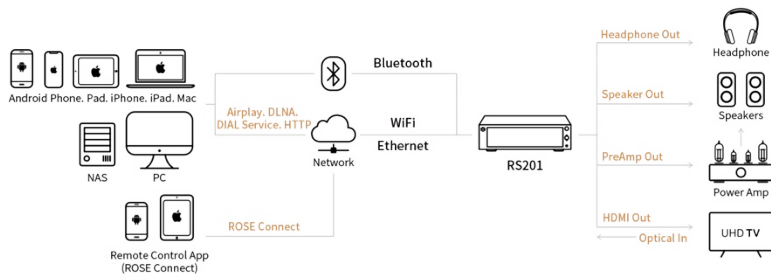

RS201E Integrated Amp & Network Streamer

MSRP: \$2,995

Apple Music

reddot design award

Dimensions:	278 x 202 x 76 mm
Weight:	2.3 kg
Finish:	High-quality anodized aluminum front-top plates.
Display:	223.5mm Wide view multi touch screen
Power Output:	50W x 2 into 4Ω
Speaker Impedance:	4~16 Ω
Audio In:	Analog: 1x Line Unbalanced RCA Digital: 1x Optical, 1x USB, Bluetooth
Audio Out:	Analog: 1x Unbalanced RCA, 3.5mm Headphone Jack Digital: 1x Optical, 1x HDMI
Video Out:	1x HDMI 2.0 (up to 3840 x 2160 / 60Hz)
Network:	Ethernet 10/100/1000 BASE-T WiFi (802.11 b/g/n/a/ac) 2.4Ghz/5Ghz Dual Band
Media Support:	1x USB 2.0, 1x USB3.0 (File system - NTFS/FAT32, Supported capacity - 512GB, External HDD by 4TB) 1x MicroSD(File system -NTFS/FAT32, Supported capacity - 512GB) 1x SATA3.0 SSD(File system - NTFS, Supported protocol - FTP/WebDav, 4TB) 1x USB Type C (Only for service)
Remote Controller:	BT Remote controller
Remote App:	ROSE Connect (Android, iOS)
Accessory:	AC adapter, Quick Start Guide, BT Remote controller, Battery (AAA) x 2, Screw for SSD x4, Screwdriver