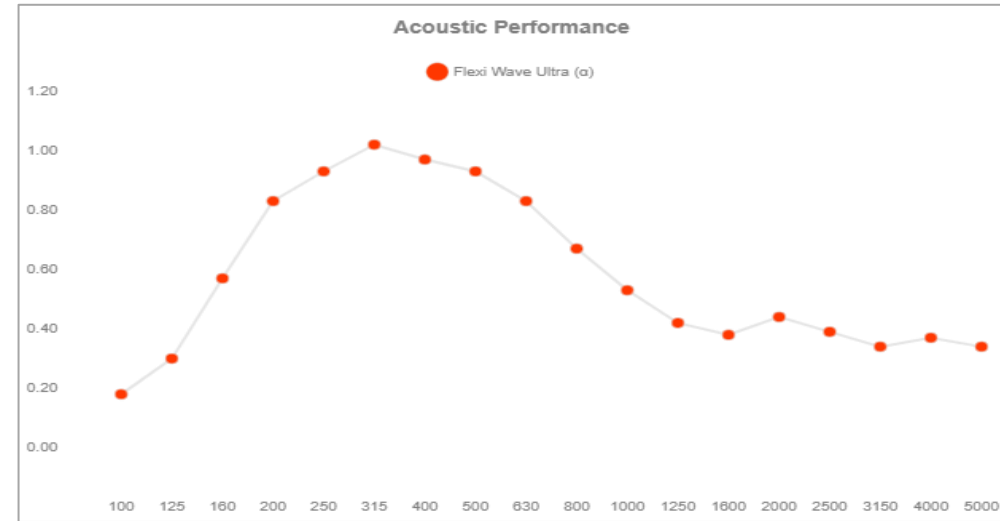

HYBRID

COLOR OPTIONS

60.15

BLACK MATTE – VICB04944
WHITE MATTE – VICB04943
DARK WENGE – VICB04941
BROWN OAK – VICB05650
LOCARNO CHERRY – VICB04942
NATURAL OAK – VICB04940
METALLIC COPPER – VICB04939
METALLIC GOLD – VICB04938

120.15

BLACK MATTE – VICB04937
WHITE MATTE – VICB04936
DARK WENGE – VICB04934
BROWN OAK – VICB05649
LOCARNO CHERRY – VICB04935
NATURAL OAK – VICB04933
METALLIC COPPER – VICB04932
METALLIC GOLD – VICB04931