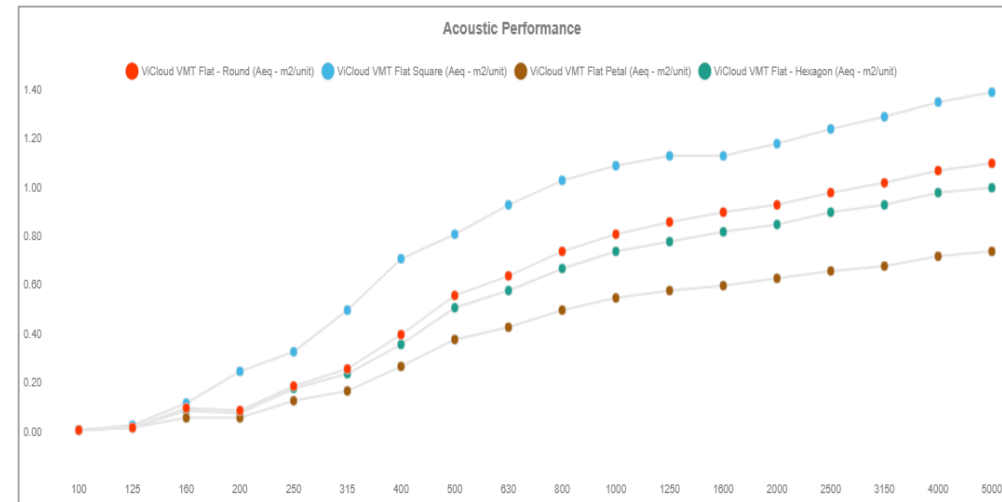

ABSORPTION

COLOR OPTIONS

SOLID COLORS

WHITE – VICB05374
BLACK – VICB05375
GREY – VICB05376
LIGHT GREY – VICB05377
MOSS GREEN – VICB06065
MUSK GREEN – VICB05381
BEIGE – VICB05378
BROWN – VICB05382
BLUE – VICB05379
BONDI BLUE – VICB06064
PUMPKIN ORANGE – VICB05384
CORAL – VICB06066

NATURAL STONES

CALACATTA CARRARA – VICB05363
CALACATTA CREMO – VICB05912
EMPERADOR DARK – VICB05365
FUSION WOW – VICB05367
GREY STONE – VICB05366
HEMATITE BLACK – VICB05907
INVISIBLE GREY – VICB05364
MAGIC BROWN – VICB05908
MOONLIGHT GREY – VICB05909
PATAGONIA – VICB05910
PORT BLACK – VICB05911
STRIATO ELEGANTE – VICB05906
TRAVERTINO CLASSICO – VICB05368

NATURAL WOODS

ALMOND OAK – VICB05913
BLACK LAUREL – VICB05915
EBONY – VICB05916
OAK – VICB05914

NATURE

LEAFS – VICB05371
PALM B&W – VICB06067
TROPICAL – VICB06068

CONCRETE

PATTERN 1 – VICB05353
PATTERN 3 – VICB05355