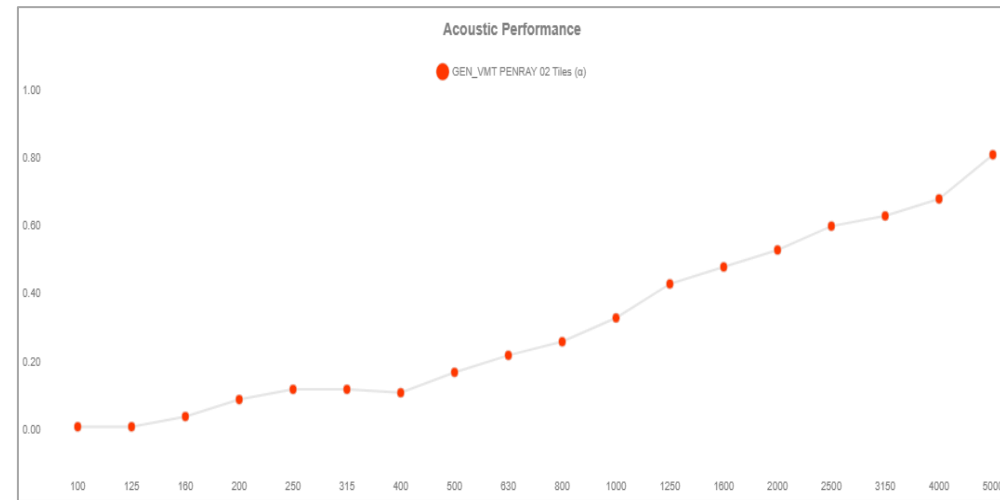

ABSORPTION

COLOR OPTIONS

BONDI BLUE – VICB05928
CORAL – VICB05930
MOSS GREEN – VICB05929
WHITE – VICB06004