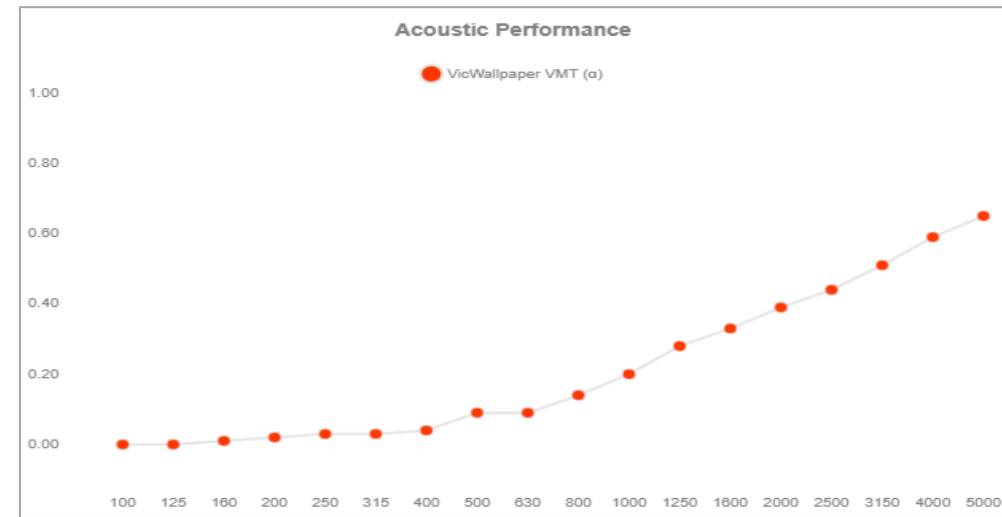

ABSORPTION

COLOR OPTIONS

595mm x 595mm x 10mm

BLACK – VICB04675
GREY – VICB04676
LIGHT GREY – VICB04677
MUSK GREEN – VICB04682
BEIGE – VICB04683
NATURAL WHITE – VICB04684
BROWN – VICB04685
BLUE – VICB04687
PUMPKIN ORANGE – VICB04689
CONCRETE 1 – VICB04667
CONCRETE 3 – VICB04669