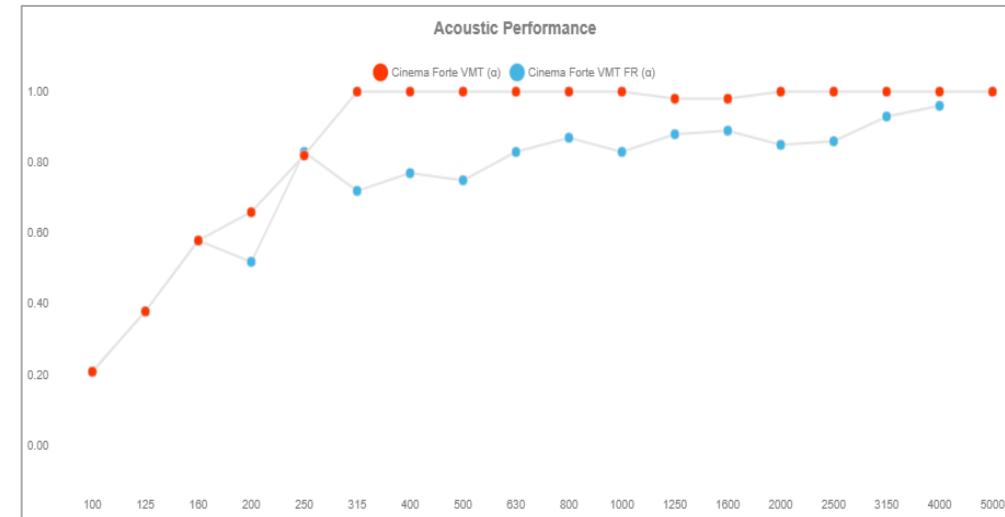

ABSORPTION

COLOR OPTIONS

WHITE FRAME

NATURAL WHITE – VICB06053
CALACATTA CREMO – VICB06041

GREY FRAME

GREY – VICB06044
CONCRETE 1 – VICB06045

BLACK FRAME

BLACK – VICB06042
GREY STONE – VICB06043