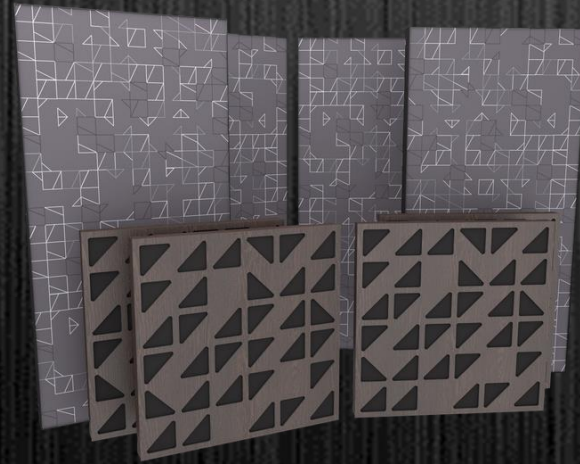

VICINEMA WALL & CEILING KIT

PACKAGES

DARK GREY
BLACK MATTE
(VICB06261)

GREY
NATURAL OAK
(VICB06259)

ROSEMARY GREEN
NATURAL OAK
(VICB06257)

DARK GREY PATTERN
BLACK MATTE
(VICB06260)

GREY PATTERN
NATURAL OAK
(VICB06258)