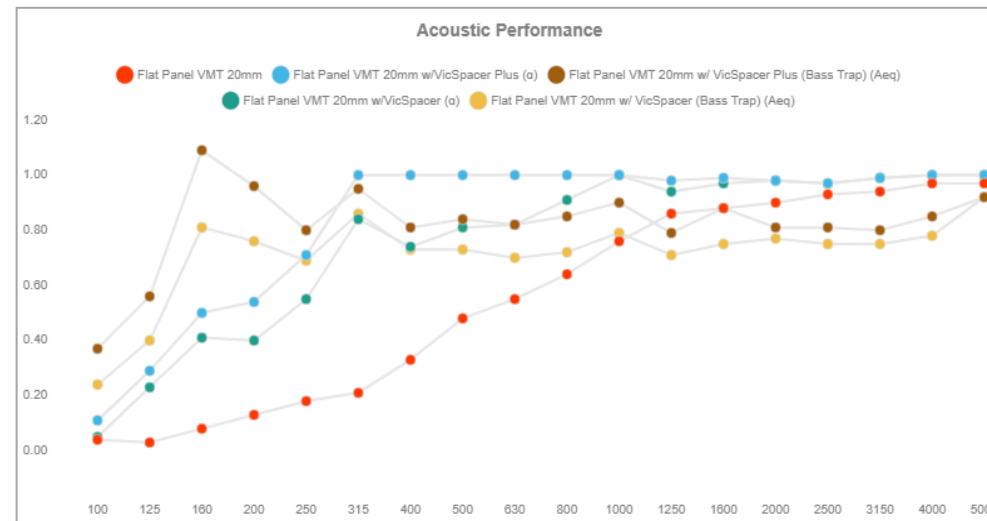

ABSORPTION

COLOR OPTIONS

BLACK MATTE – VICB06008
WHITE MATTE – VICB06009
GREY MATTE – VICB06010