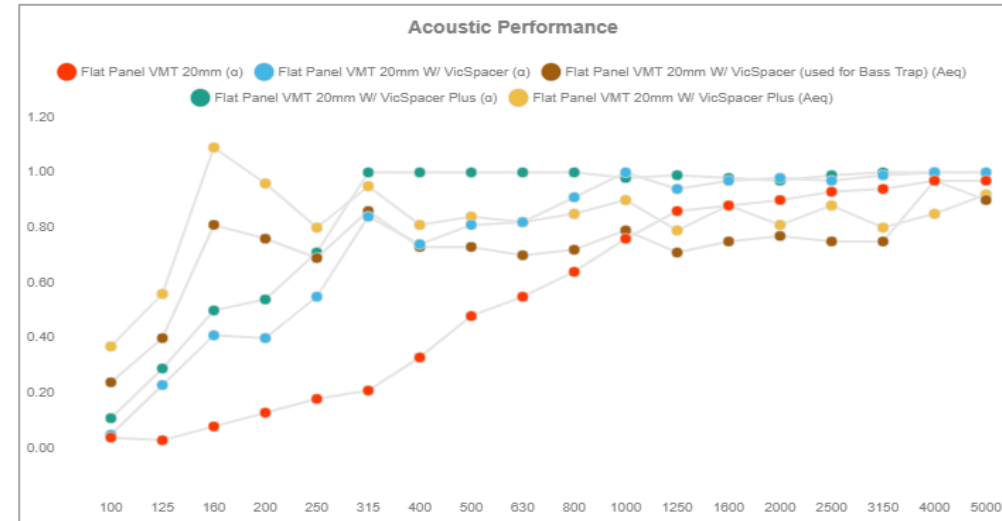

ABSORPTION

COLOR OPTIONS

BLACK MATTE – VICB06011
WHITE MATTE – VICB06012
GREY MATTE – VICB06013