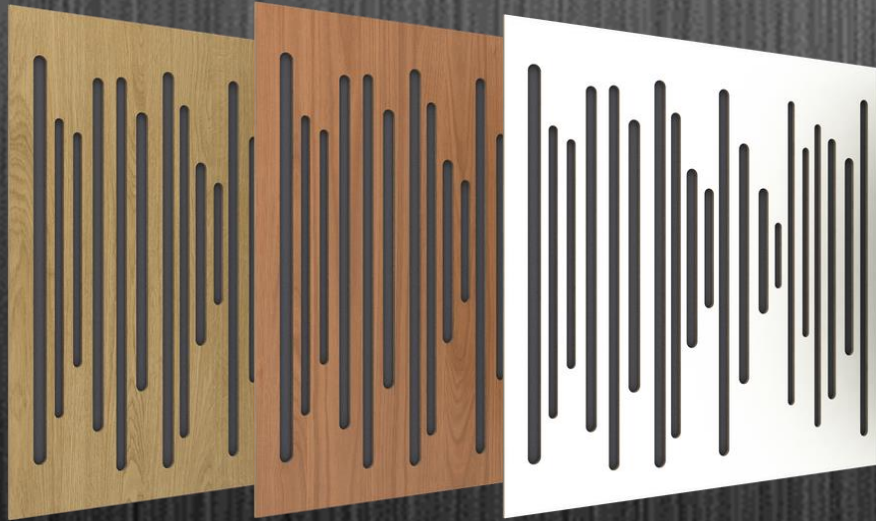

WAVEWOOD ULTRALITE

595mm x 595mm x 45mm

- A Budget Solution To Balanced Sound
- Made From MDF, Melamine And VicPET Wool – A Material Produced Mainly From Recycled Bottles.
- Most Effective In Medium Frequencies
- **8 Units Per Box**
- **$1,229.00**

MOUNTING OPTIONS

Velcro
Double-Sided Tape
VicFix Magnetic
FlexiGlue Ultra