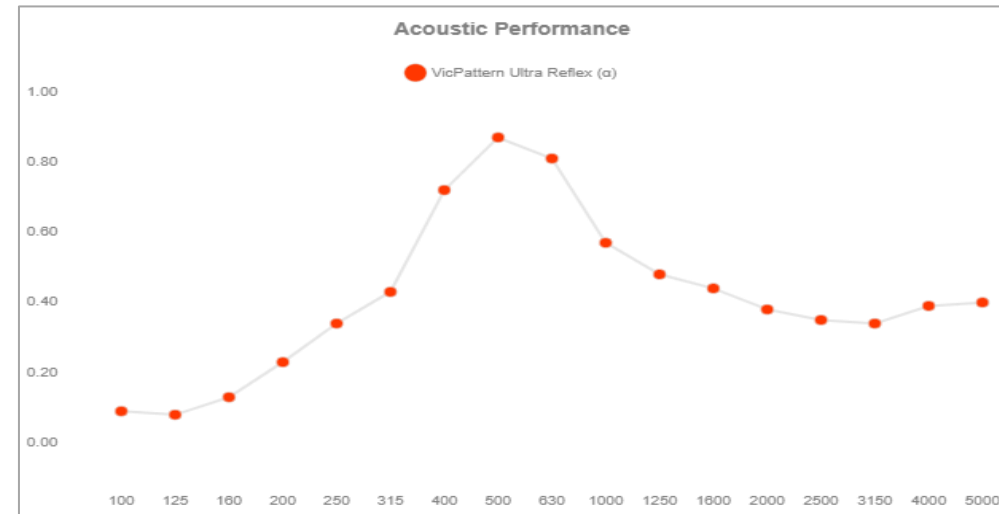

ABSORPTION

COLOR OPTIONS

STANDARD

BLACK MATTE – VICB05447
WHITE MATTE – VICB05446
DARK WENGE – VICB05444
BROWN OAK – VICB05443
LOCARNO CHERRY – VICB05445
NATURAL OAK – VICB05442
METALLIC COPPER – VICB05441
METALLIC GOLD – VICB05440

FIRE RATED

BLACK MATTE – VICB05613
WHITE MATTE – VICB05612
DARK WENGE – VICB05610
BROWN OAK – VICB05609
LOCARNO CHERRY – VICB05611
NATURAL OAK – VICB05608
METALLIC COPPER – VICB05607
METALLIC GOLD – VICB05606