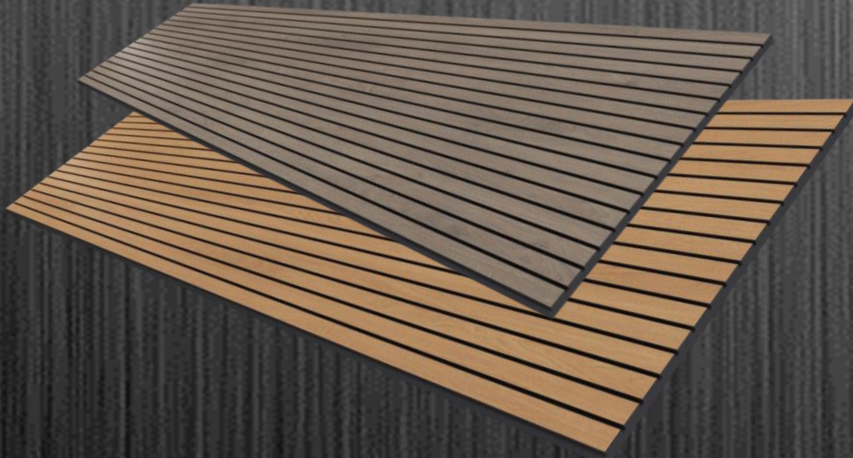

BLACK FRAME

BLACK – VICB06042
GREY STONE – VICB06043

VICSTRIP

2400mm x 595mm x 12mm

2700mm x 595mm x 12mm

- Very Stylish Wall Panels
- Excellent Broadband Absorber
- Made From VicPET Wool & Laminate
- Lightweight & Easy To Cut To Desired Size/Shape
- Can Be Glued Or Screwed To Walls Or Ceilings
- Designed To Absorb Medium & High Frequencies
- Humidity Resistant & Washable
- **2 Units Per Box (595mm x 595mm x 10mm) \$1,299.00**
- **2 Units Per Box (1190mm x 595mm x 10mm) \$1,559.00**