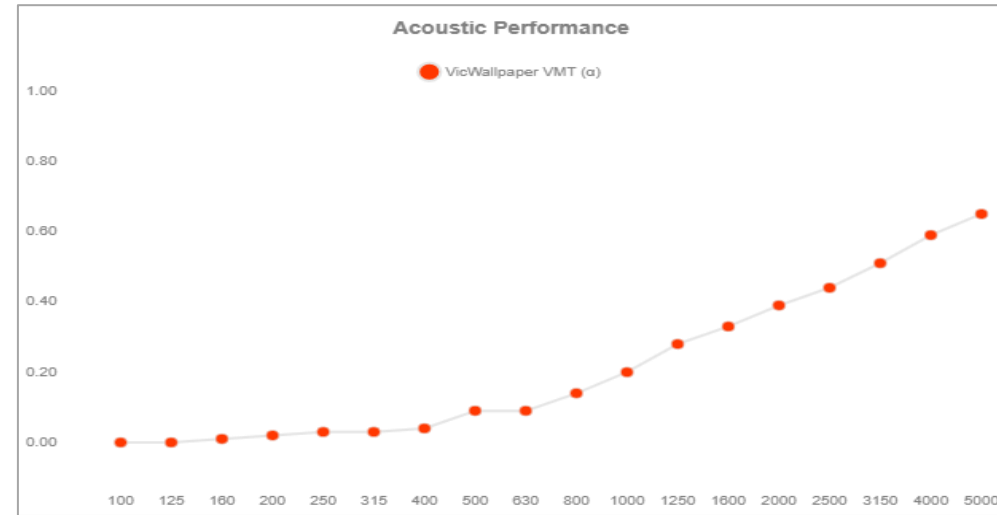

ABSORPTION

COLOR OPTIONS

595mm x 595mm x 10mm

BLACK – VICB04629
GREY – VICB04630
LIGHT GREY – VICB04631
MUSK GREEN – VICB04636
BEIGE – VICB04637
NATURAL WHITE – VICB04638
BROWN – VICB04639
BLUE – VICB04641
PUMPKIN ORANGE – VICB04643
CONCRETE 1 – VICB04621
CONCRETE 3 – VICB04623