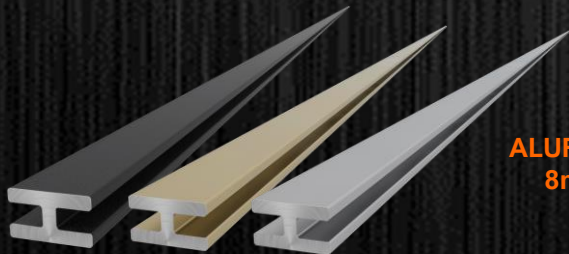

ALUFRAME VICWALLPAPER 8mm x 5mm x 3000mm 4 Units Per Box

BLACK – VICA00111
GOLD – VICA00113
SILVER – VICA00112

$449.00