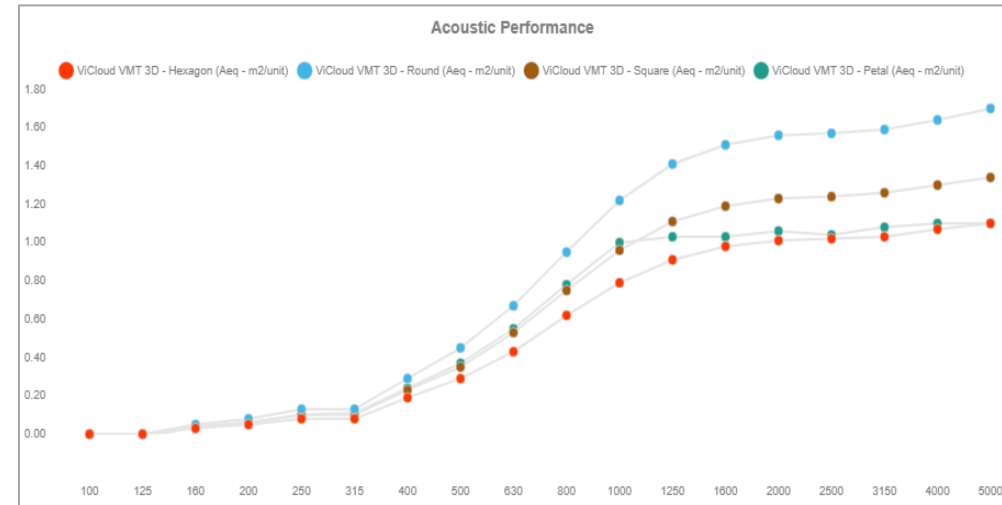

ABSORPTION

COLOR OPTIONS

SOLID COLORS

WHITE – VICB05266
BLACK – VICB05267
GREY – VICB05268
LIGHT GREY – VICB05269
MOSS GREEN – VICB06095
MUSK GREEN – VICB05273
BEIGE – VICB05270
BROWN – VICB05274
BLUE – VICB05271
BONDI BLUE – VICB06094
PUMPKIN ORANGE – VICB05276
CORAL – VICB06096

NATURAL STONES

CALACATTA CARRARA – VICB05255
CALACATTA CREMO – VICB05879
EMPERADOR DARK – VICB05257
FUSION WOW – VICB05259
GREY STONE – VICB05258
HEMATITE BLACK – VICB05874
INVISIBLE GREY – VICB05256
MAGIC BROWN – VICB05875
MOONLIGHT GREY – VICB05876
PATAGONIA – VICB05877
PORT BLACK – VICB05878
STRIATO ELEGANTE – VICB05873
TRAVERTINO CLASSICO – VICB05260

NATURAL WOODS

ALMOND OAK – VICB05880
BLACK LAUREL – VICB05882
EBONY – VICB05883
OAK – VICB05881

NATURE

LEAFS – VICB05263
PALM B&W – VICB06097
TROPICAL – VICB06098

CONCRETE

PATTERN 1 – VICB05245
PATTERN 3 – VICB05247