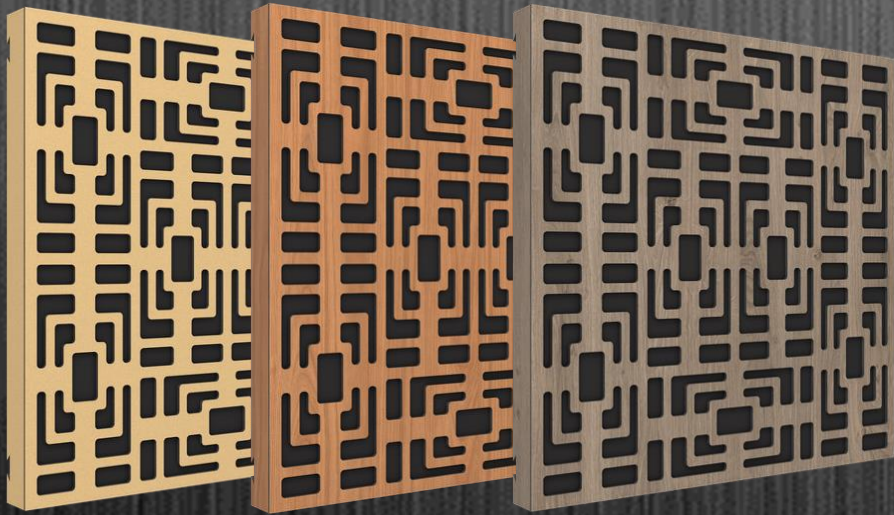

VICPATTERN ULTRA SYMMETRIC

595mm x 595mm x 50mm

- Ideal For Those Striving For A Balanced Sound That Can Also Control Any Noise Energy In A Room.
- Made From MDF And VicPET Wool – A Material Produced Mainly From Recycled Bottles.
- **3 Units Per Box**
- **$689.00**

MOUNTING OPTIONS
VicFix J-Profile (included)
VicFix Corner