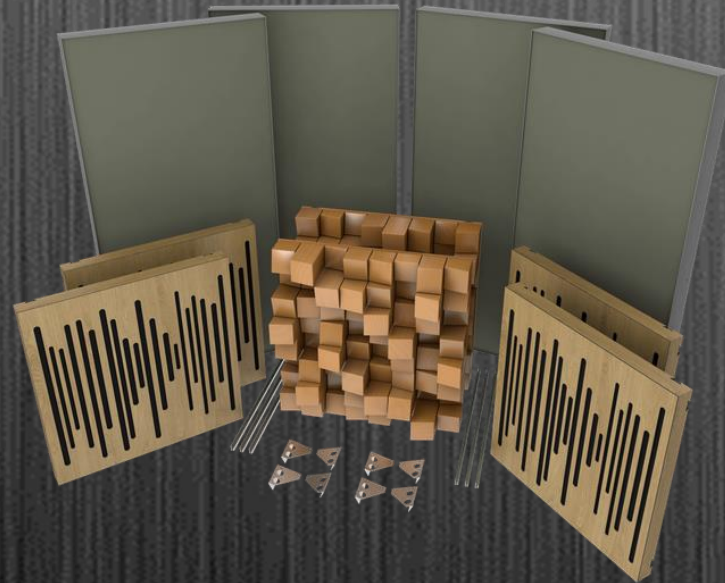

NATURAL OAK
VMT SAGE GREEN
NATURAL WOOD
(VICB06115)