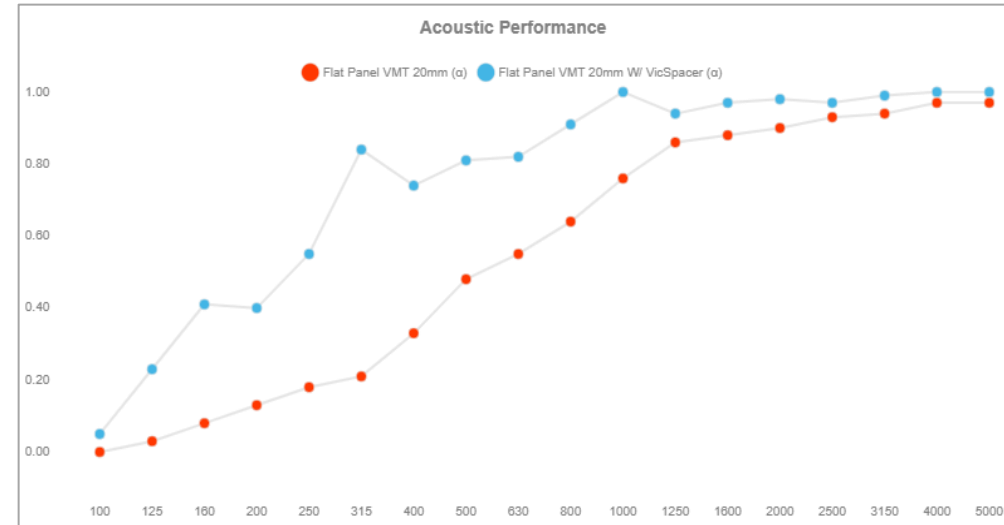

ABSORPTION

COLOR OPTIONS

BLACK MATTE – VICU04967
WHITE MATTE – VICU04969
GREY MATTE – VICU04968