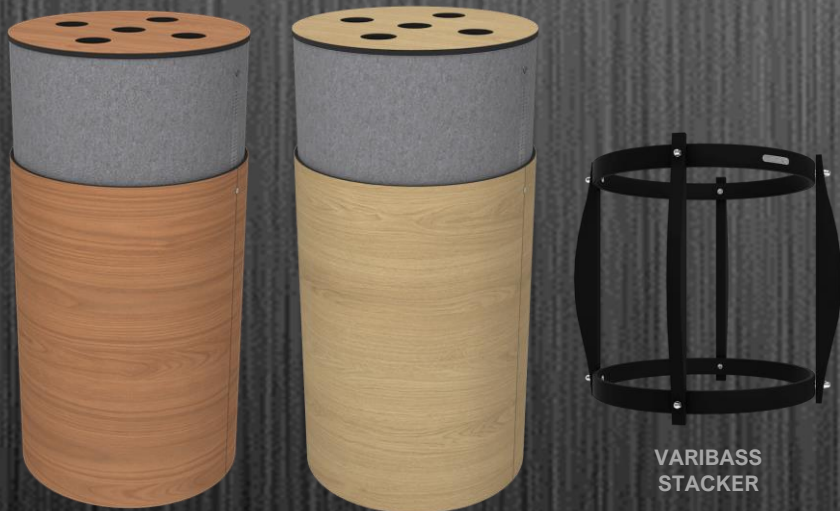

VARI-BASS ULTRA

600mm x 370mm x 890mm

- Stand-Alone Bass Trap
  - Easily Repositioned Within The Room
- Can Be Tuned Between 50Hz-100Hz By Sliding Top Section Up Or Down
  - Series Of Internal Resonant Pots
  - Scale Included To Show Exact Frequencies Being Affected
- Made Of MDF, Melamine, High-Density Acoustic Foam Covered In Grey Fabric
- Optional VariBass Stacker Allows 2 Modules To Be Stacked Vertically
  - Larger Rooms
  - More Bass Dampening Required
- **1 Unit Per Box**
- **$1,339.00**

MOUNTING OPTIONS

Freestanding