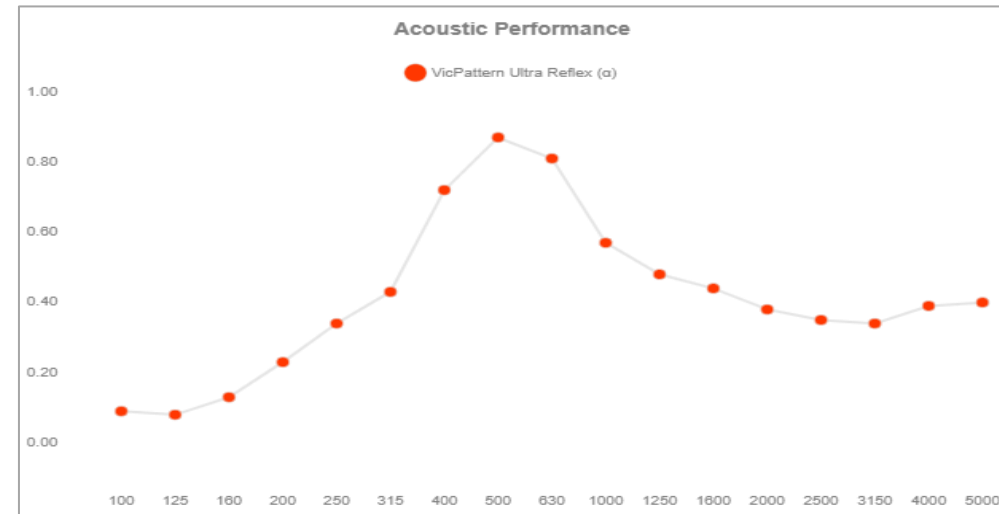

ABSORPTION

COLOR OPTIONS

STANDARD

BLACK MATTE – VICB05647
WHITE MATTE – VICB05432
DARK WENGE – VICB05430
BROWN OAK – VICB05429
LOCARNO CHERRY – VICB05431
NATURAL OAK – VICB05428
METALLIC COPPER – VICB05427
METALLIC GOLD – VICB05426

FIRE RATED

BLACK MATTE – VICB05620
WHITE MATTE – VICB05619
DARK WENGE – VICB05617
BROWN OAK – VICB05616
LOCARNO CHERRY – VICB05618
NATURAL OAK – VICB05615
METALLIC COPPER – VICB05614
METALLIC GOLD – VICB05645