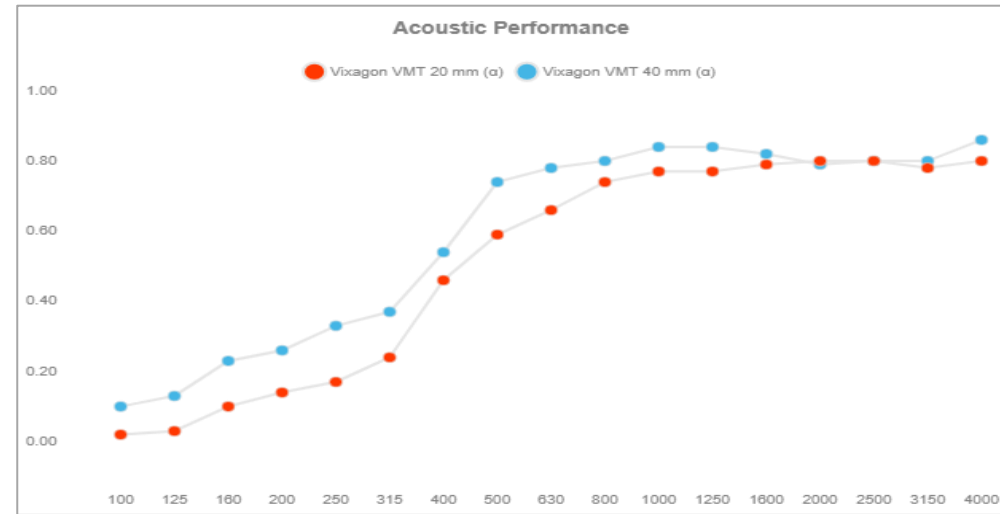

ABSORPTION

COLOR OPTIONS

SOLID COLORS

NATURAL WHITE – VICB04195
BLACK – VICB04186
GREY – VICB04187
LIGHT GREY – VICB04188
MOSS GREEN – VICB06100
MUSK GREEN – VICB04193
BEIGE – VICB04194
BROWN – VICB04196
BLUE – VICB04198
BONDI BLUE – VICB06099
PUMPKIN ORANGE – VICB04200
CORAL – VICB06101

NATURAL STONES

CALACATTA CARRARA– VICB04847
CALACATTA CREMO – VICB05956
EMPERADOR DARK – VICB04849
FUSION WOW – VICB04851
GREY STONE – VICB04850
HEMATITE BLACK – VICB05951
INVISIBLE GREY – VICB04848
MAGIC BROWN – VICB05952
MOONLIGHT GREY – VICB05953
PATAGONIA – VICB05954
PORT BLACK – VICB05955
STRIATO ELEGANTE – VICB05950
TRAVERTINO CLASSICO – VICB04852

NATURAL WOODS

ALMOND OAK– VICB05957
BLACK LAUREL– VICB05959
EBONY – VICB05960
OAK – VICB05958

NATURE

LEAFs– VICB04844
PALM B&W – VICB06102
TROPICAL – VICB06103

CONCRETE

PATTERN 1 – VICB04835
PATTERN 3 – VICB04837