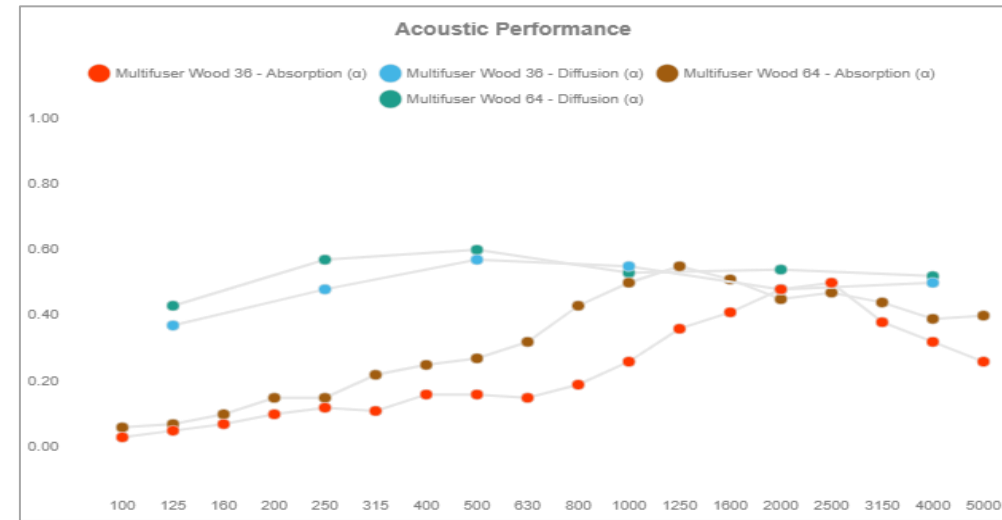

DIFFUSION

COLOR OPTIONS

WOOD 36

BLACK MATTE – VICU04278
WHITE MATTE – VICU04276
NATURAL WOOD – VICU04280
METALLIC COPPER – VICU04272
METALLIC GOLD – VICU04271

WOOD 64

BLACK MATTE – VICU04279
WHITE MATTE – VICU04277
NATURAL WOOD – VICU04281
METALLIC COPPER – VICU04274
METALLIC GOLD – VICU04273