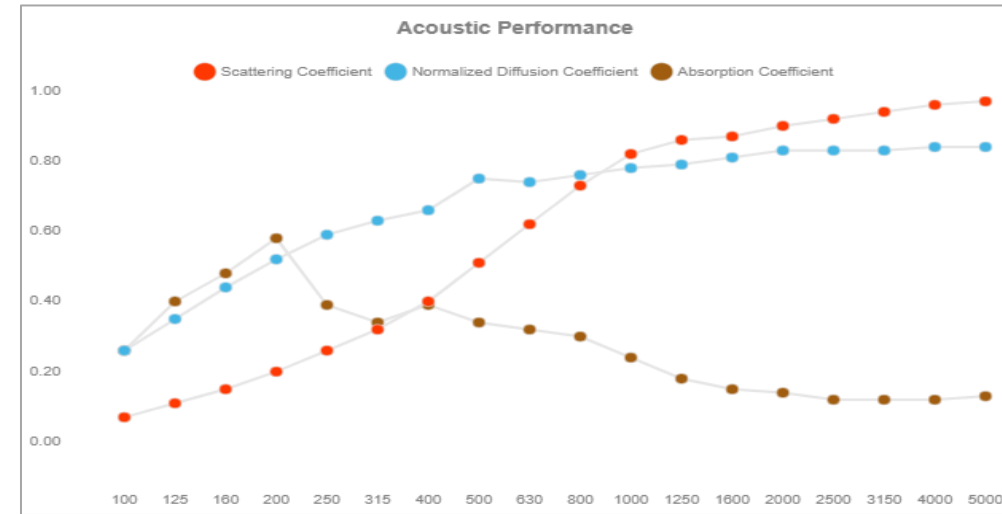

DIFFUSION

COLOR OPTIONS

BLACK MATTE – VICB04992
WHITE MATTE – VICB04991
DARK WENGE – VICB04989
BROWN OAK – VICB04988
LOCARNO CHERRY – VICB04990
NATURAL OAK – VICB04987
METALLIC COPPER – VICB04986
METALLIC GOLD – VICB04985