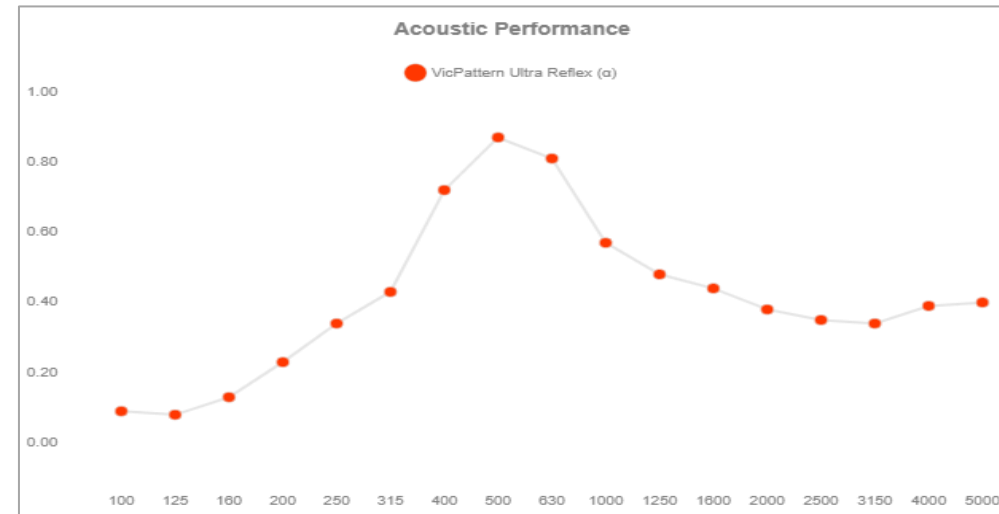

ABSORPTION

COLOR OPTIONS

STANDARD

BLACK MATTE – VICB05648
WHITE MATTE – VICB05439
DARK WENGE – VICB05437
BROWN OAK – VICB05436
LOCARNO CHERRY – VICB05438
NATURAL OAK – VICB05435
METALLIC COPPER – VICB05434
METALLIC GOLD – VICB05433

FIRE RATED

BLACK MATTE – VICB05620
WHITE MATTE – VICB05619
DARK WENGE – VICB05617
BROWN OAK – VICB05616
LOCARNO CHERRY – VICB05618
NATURAL OAK – VICB05615
METALLIC COPPER – VICB05614
METALLIC GOLD – VICB05645