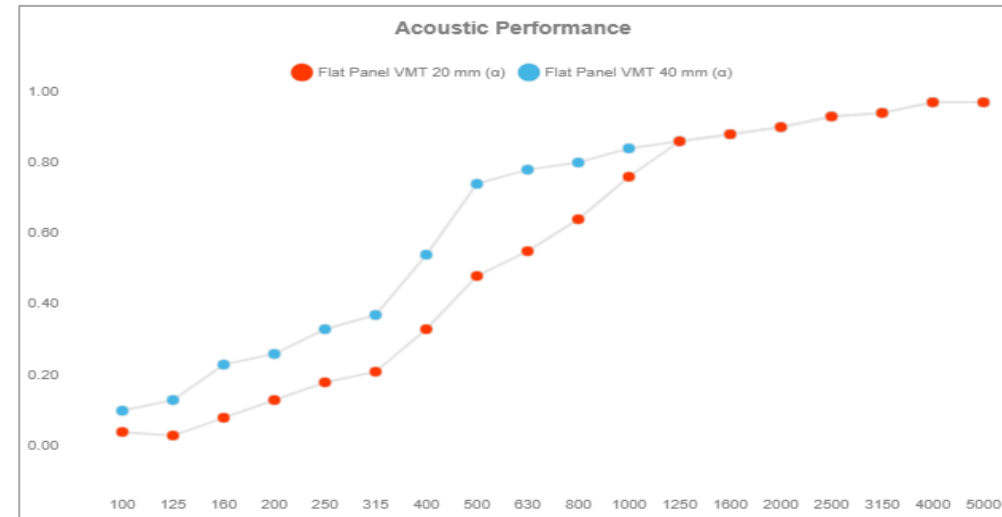

ABSORPTION

COLOR OPTIONS

SOLID COLORS

NATURAL WHITE – VICB04110
BLACK – VICB04101
GREY – VICB04102
LIGHT GREY – VICB04103
MOSS GREEN – VICB06030
MUSK GREEN – VICB04108
BEIGE – VICB04109
BROWN – VICB04719
BLUE – VICB04112
BONDI BLUE – VICB06029
PUMPKIN ORANGE – VICB04114
CORAL – VICB06031
CHROMA KEY – VICB06267