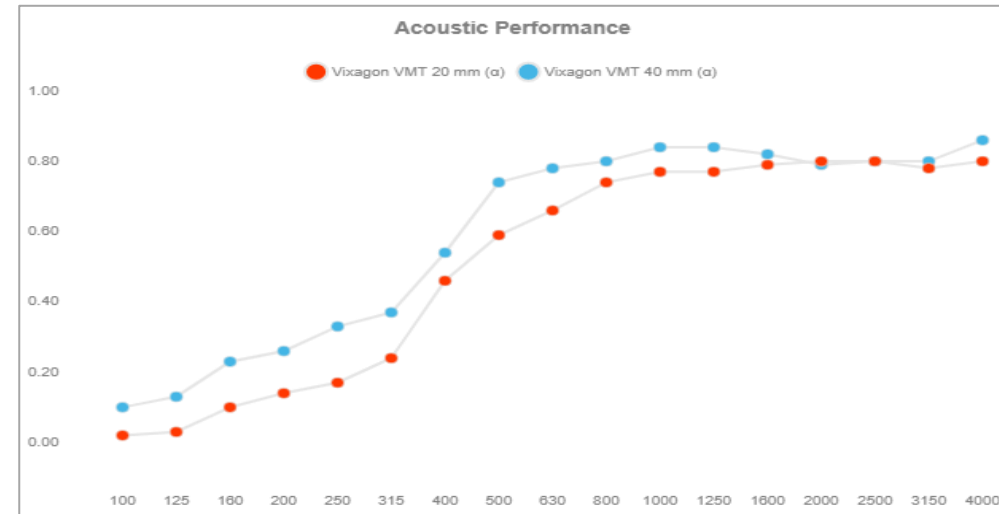

ABSORPTION

COLOR OPTIONS

SOLID COLORS

NATURAL WHITE – VICB04054
BLACK – VICB04045
GREY – VICB04046
LIGHT GREY – VICB04047
MOSS GREEN – VICB06110
MUSK GREEN – VICB04052
BEIGE – VICB04053
BROWN – VICB04816
BLUE – VICB04056
BONDI BLUE – VICB06109
PUMPKIN ORANGE – VICB04058
CORAL – VICB06111

NATURAL STONES

CALACATTA CARRARA– VICB04829
CALACATTA CREMO – VICB05967
EMPERADOR DARK – VICB04831
FUSION WOW – VICB04833
GREY STONE – VICB04832
HEMATITE BLACK – VICB05962
INVISIBLE GREY – VICB04830
MAGIC BROWN – VICB05963
MOONLIGHT GREY – VICB05964
PATAGONIA – VICB05965
PORT BLACK – VICB05966
STRIATO ELEGANTE – VICB05961
TRAVERTINO CLASSICO – VICB04834

NATURAL WOODS

ALMOND OAK– VICB05968
BLACK LAUREL– VICB05970
EBONY – VICB05971
OAK – VICB05969

NATURE

LEAFS– VICB04826
PALM B&W – VICB06112
TROPICAL – VICB06113

CONCRETE

PATTERN 1 – VICB04817
PATTERN 3 – VICB04819