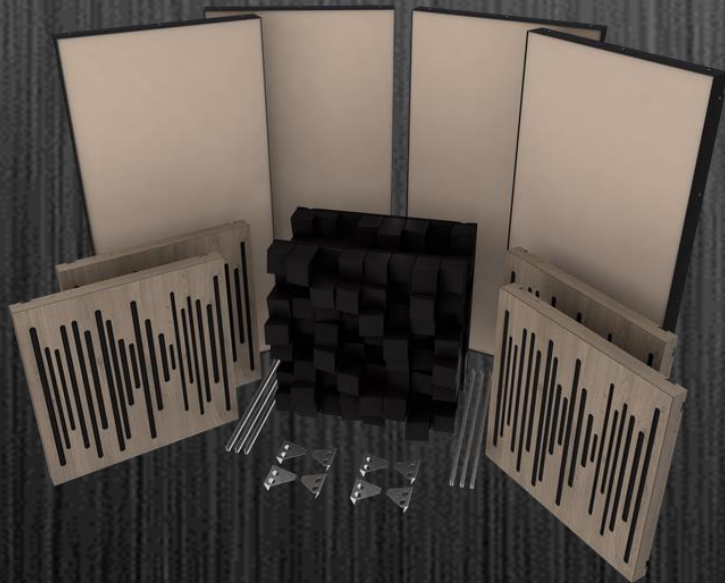

VICAUDIOPHILE VMT KIT

PACKAGES

BROWN OAK
VMT NATURAL LINEN
BLACK MATTE
(VICB06116)