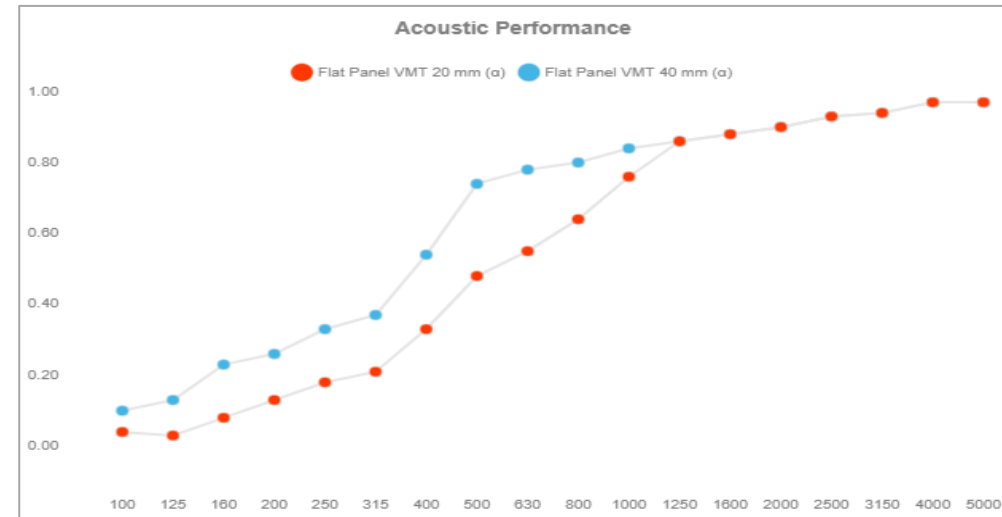

ABSORPTION

COLOR OPTIONS

SOLID COLORS

NATURAL WHITE – VICB04068
BLACK – VICB04059
GREY – VICB04060
LIGHTGREY – VICB04061
MOSS GREEN – VICB06015
MUSK GREEN – VICB04066
BEIGE – VICB04067
BROWN – VICB04853
BLUE – VICB04070
BONDI BLUE – VICB06014
PUMPKIN ORANGE – VICB04072
CORAL – VICB06016

NATURAL STONES

CALACATTA CARRARA– VICB04855
CALACATTA CREMO – VICB05811
EMPERADOR DARK – VICB04857
FUSION WOW – VICB04859
GREY STONE – VICB04858
HEMATITE BLACK – VICB05806
INVISIBLE GREY – VICB04856
MAGIC BROWN – VICB05807
MOONLIGHT GREY – VICB05808
PATAGONIA – VICB05809
PORT BLACK – VICB05810
STRIATO ELEGANTE – VICB05805
TRAVERTINO CLASSICO – VICB04860

NATURAL WOODS

ALMOND OAK– VICB05812
BLACK LAUREL– VICB05814
EBONY – VICB05815
OAK – VICB05813

TILES

PATTERN 1 – VICB03001
PATTERN 3 – VICB03009

NATURE

LEAFS– VICB02956
PALM B&W – VICB06017
TROPICAL – VICB06018

3D

PATTERN 1 – VICB02750
PATTERN 4 – VICB02762

CONCRETE

PATTERN 1 – VICB02805
PATTERN 3 – VICB02827