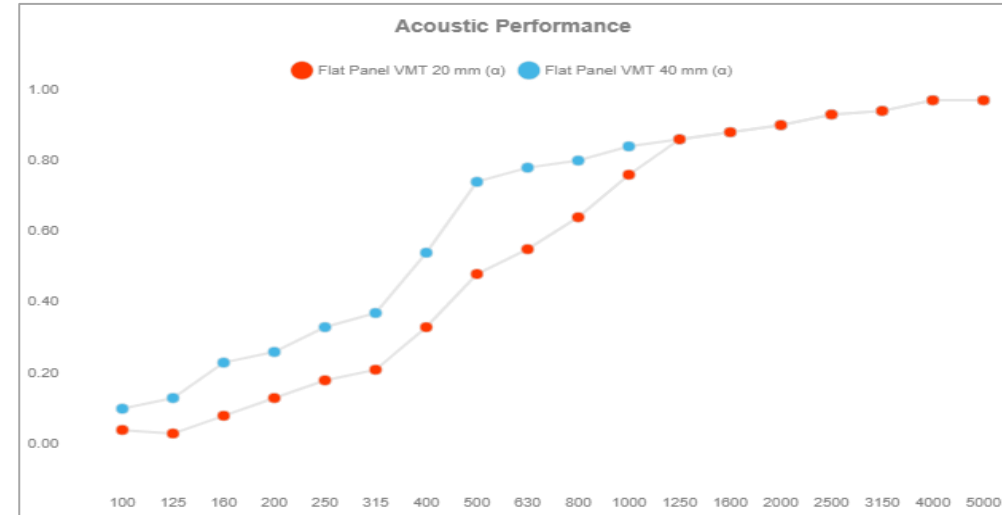

ABSORPTION

COLOR OPTIONS

SOLID COLORS

NATURAL WHITE – VICB04082
BLACK – VICB04073
GREY – VICB04074
LIGHT GREY – VICB04075
MOSS GREEN – VICB06020
MUSK GREEN – VICB04080
BEIGE – VICB04081
BROWN – VICB04854
BLUE – VICB04084
BONDI BLUE – VICB06019
PUMPKIN ORANGE – VICB04086
CORAL – VICB06021
CHROMA KEY – VICB06266

NATURAL STONES

CALACATTA CARRARA– VICB04861
CALACATTA CREMO – VICB05822
EMPERADOR DARK – VICB04863
FUSION WOW – VICB04865
GREY STONE – VICB04864
HEMATITE BLACK – VICB05817
INVISIBLE GREY – VICB04862
MAGIC BROWN – VICB058218
MOONLIGHT GREY – VICB05819
PATAGONIA – VICB05820
PORT BLACK – VICB05821
STRIATO ELEGANTE – VICB05816
TRAVERTINO CLASSICO – VICB04866

NATURAL WOODS

ALMOND OAK– VICB05823
BLACK LAUREL– VICB05825
EBONY – VICB05826
OAK – VICB05824

NATURE

LEAFS– VICB02959
PALM B&W – VICB06022
TROPICAL – VICB06023

3D

PATTERN 1 – VICB02753
PATTERN 4 – VICB02765

TILES

PATTERN 1 – VICB03004
PATTERN 3 – VICB03012

CONCRETE

PATTERN 1 – VICB02808
PATTERN 3 – VICB02830