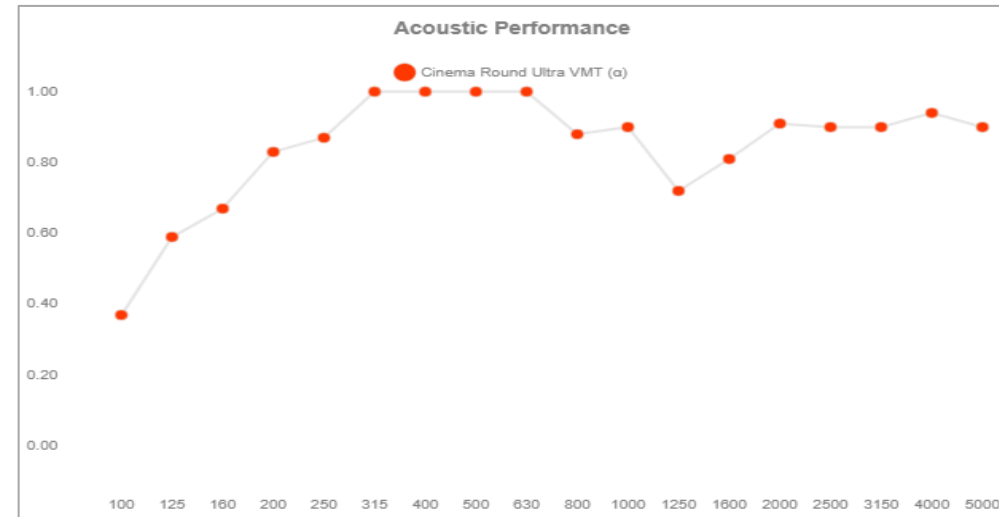

ABSORPTION

COLOR OPTIONS

LOCARNO CHERRY FRAME

NATURAL WHITE – VICB05735
BLACK – VICB05726
GREY – VICB05727
LIGHT GREY – VICB05728
MUSK GREEN – VICB05733
BEIGE – VICB05734
BROWN – VICB05736
BLUE – VICB05738
PUMPKIN ORANGE – VICB05740

NATURAL OAK FRAME

NATURAL WHITE – VICB05548
BLACK – VICB05539
GREY – VICB05540
LIGHT GREY – VICB05541
MUSK GREEN – VICB05546
BEIGE – VICB05547
BROWN – VICB05549
BLUE – VICB05551
PUMPKIN ORANGE – VICB05553

METALLIC COPPER FRAME

NATURAL WHITE – VICB05705
BLACK – VICB05696
GREY – VICB05697
LIGHT GREY – VICB05698
MUSK GREEN – VICB05703
BEIGE – VICB05704
BROWN – VICB05706
BLUE – VICB05708
PUMPKIN ORANGE – VICB05710

METALLIC GOLD FRAME

NATURAL WHITE – VICB05690
BLACK – VICB05681
GREY – VICB05682
LIGHT GREY – VICB05683
MUSK GREEN – VICB05688
BEIGE – VICB05689
BROWN – VICB05691
BLUE – VICB05693
PUMPKIN ORANGE – VICB05695