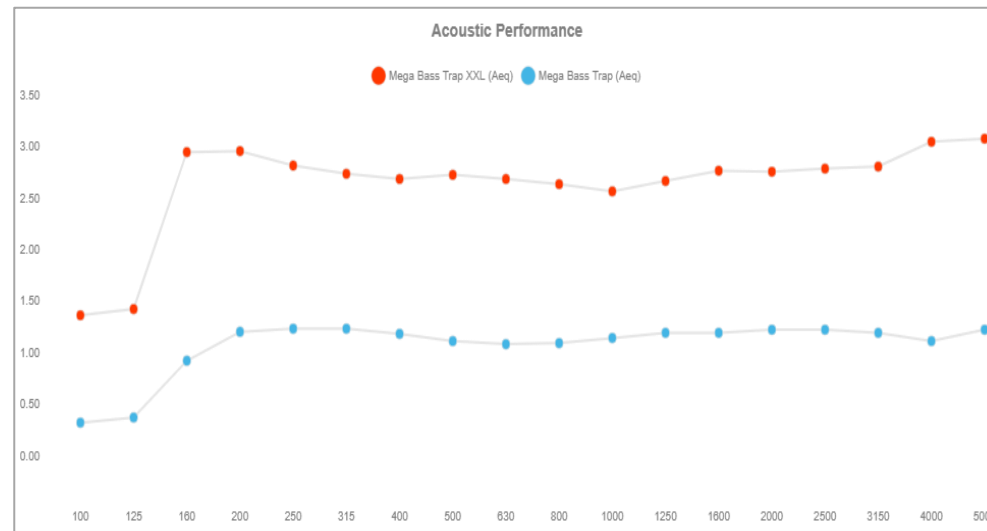

BASS TRAP

COLOR OPTIONS

FRAME – WHITE

NATURAL WHITE – VICB06282
BEIGE – VICB06286
LIGHT GREY – VICB06285
GREY – VICB06284
BLACK – VICB06283

FRAME – GREY

NATURAL WHITE – VICB06287
BEIGE – VICB06291
LIGHT GREY – VICB06290
GREY – VICB06289
BLACK – VICB06288

FRAME – BLACK

NATURAL WHITE – VICB06292
BEIGE – VICB06296
LIGHT GREY – VICB06295
GREY – VICB06294
BLACK – VICB06293