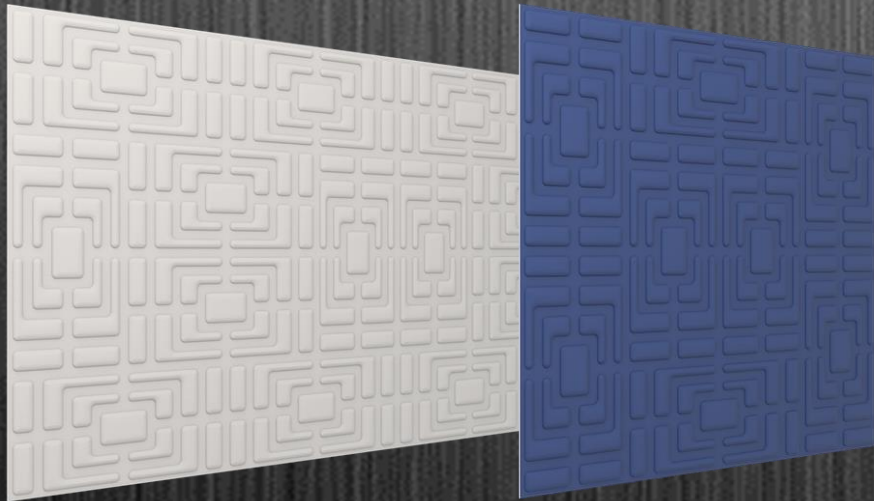

VICWALLPAPER VMT – SYMMETRIC

595mm x 595mm x 10mm

1190mm x 595mm x 10mm

- Made From EuroClass B-PET – A Material Produced Mainly From Recycled Bottles.
- Innovative Dyeing Technology Can Simulate Concrete, Marble, Wood And Other Materials, Achieving An Amazing & Realistic Look In Any Setting.
- Designed To Perform Primarily In The Medium & High Frequencies.
- Can Be Used On Ceilings & Wall.
- Ideal For Improving Speech & Intelligibility In Places Like Boardrooms & Classrooms.
- Available In A Wide Range Of Colors & Patterns.
- **8 Units Per Box (595mm x 595mm x 10mm) $489.00**
- **8 Units Per Box (1190mm x 595mm x 10mm) $749.00**

MOUNTING OPTIONS

Velcro
Double-Sided Tape
FlexiGlue Ultra