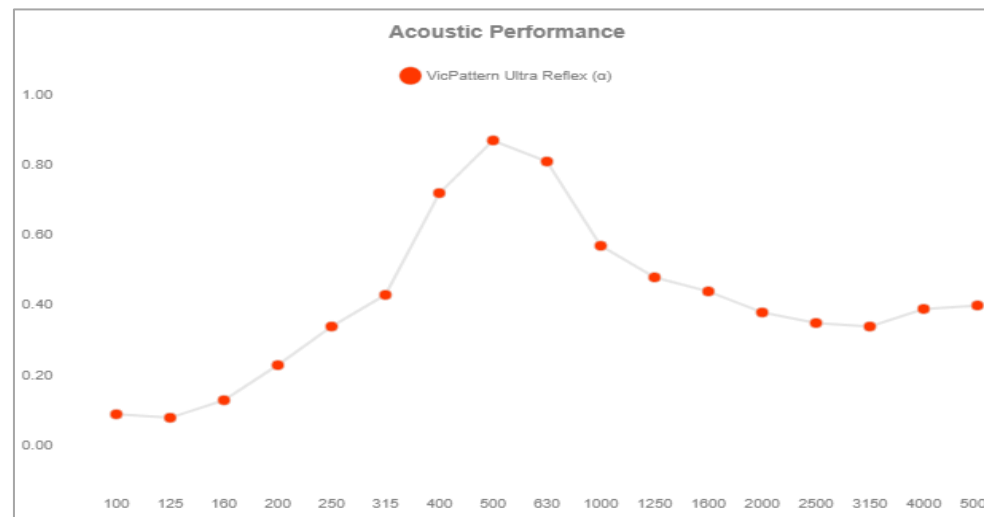

ABSORPTION

COLOR OPTIONS

STANDARD

BLACK MATTE – VICB05463
WHITE MATTE – VICB05462
DARK WENGE – VICB05460
BROWN OAK – VICB05459
LOCARNO CHERRY – VICB05461
NATURAL OAK – VICB05458
METALLIC COPPER – VICB05457
METALLIC GOLD – VICB05456

FIRE RATED

BLACK MATTE – VICB05643
WHITE MATTE – VICB05642
DARK WENGE – VICB05640
BROWN OAK – VICB05639
LOCARNO CHERRY – VICB05641
NATURAL OAK – VICB05638
METALLIC COPPER – VICB05637
METALLIC GOLD – VICB05636