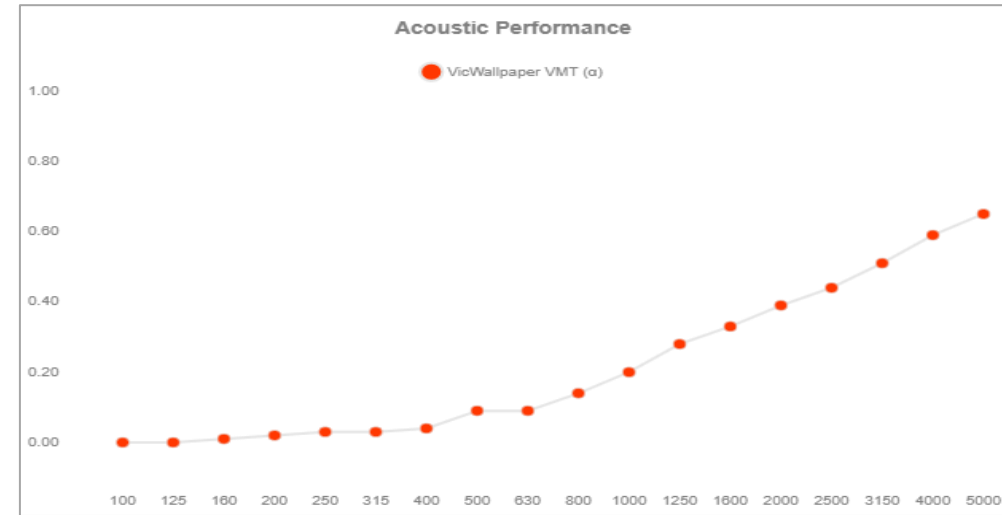

ABSORPTION

COLOR OPTIONS

595mm x 595mm x 10mm

BLACK – VICB04583
GREY – VICB04584
LIGHT GREY – VICB04585
MUSK GREEN – VICB04590
BEIGE – VICB04591
NATURAL WHITE – VICB04592
BROWN – VICB04593
BLUE – VICB04595
PUMPKIN ORANGE – VICB04597
CONCRETE 1 – VICB04575
CONCRETE 3 – VICB04577