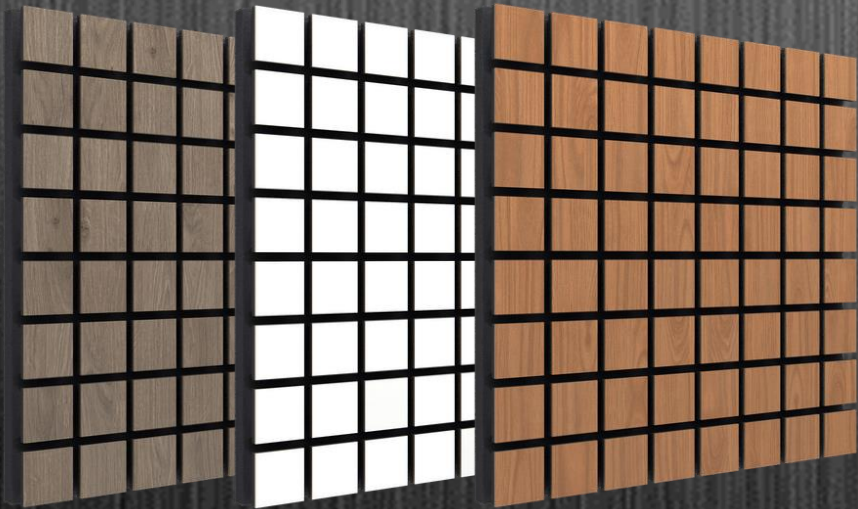

FLEXIWOOD ULTRA LITE

595mm x 595mm x 54mm

- Absorber & Reflector For Medium And Medium-Low Frequencies
- Maximum Effect Between 400Hz-1250Hz
- Designed To Control Excess Energy In A Room Without Compromising Its Ambience
- Made From Polyurethane Foam & MDF
- Melamine Front Finish
- **6 Units Per Box**
- **$1,439.00**

MOUNTING OPTIONS

FlexiGlue Ultra
VicFix J-Profile (Using VicFix Base)