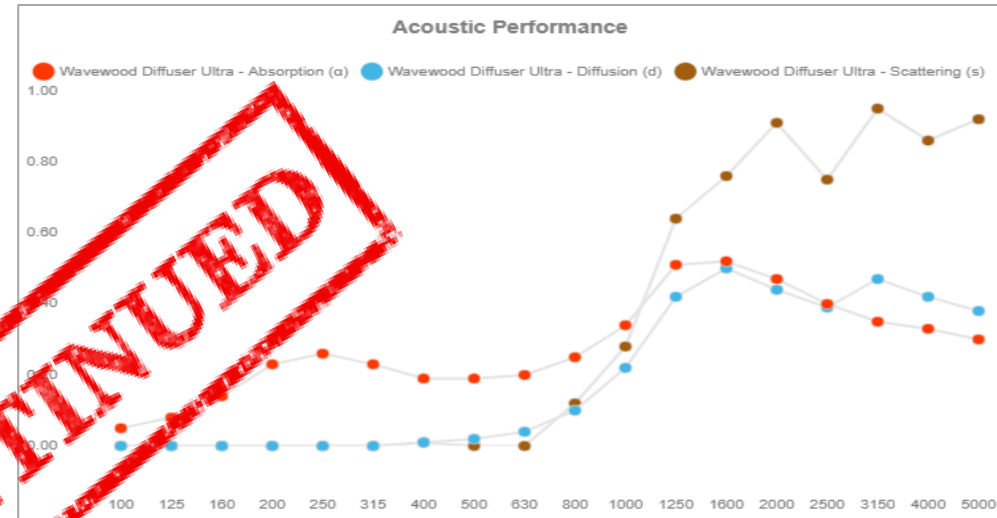

COLOR OPTIONS

BLACK MATTE – VICB06272
WHITE MATTE – VICB06273
DARK WENGE – VICB06274
BROWN OAK – VICB06275
LOCARNO CHERRY – VICB06276
NATURAL OAK – VICB06277
METALLIC COPPER – VICB06278
METALLIC GOLD – VICB06279