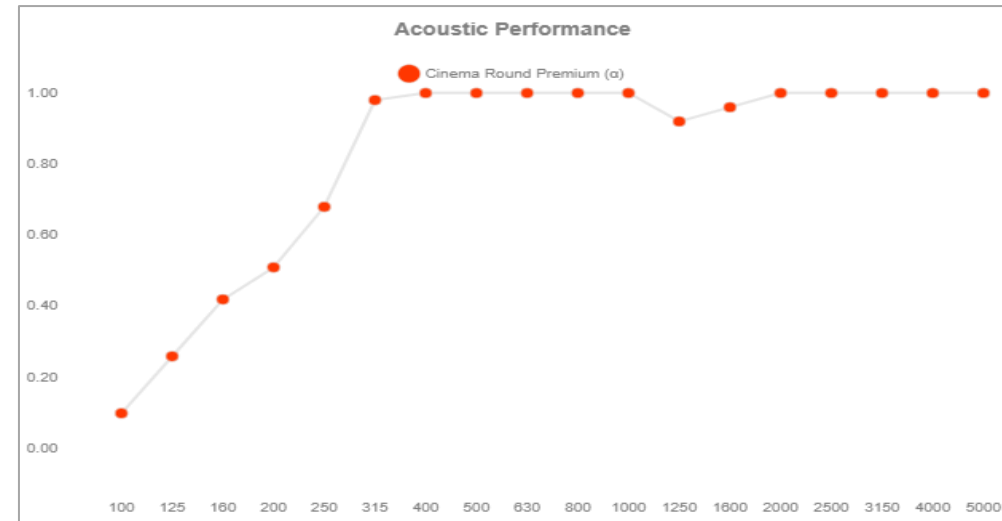

ABSORPTION

COLOR OPTIONS

NATURAL WHITE – VICB00548
GREY – VICB00545
MUSK GREEN – VICB02540
BROWN – VICB00549
PUMPKIN ORANGE – VICB02557
PURPLE – VICB02537
CELESTIAL BLUE – VICB02536
ORANGE – VICB00551

BLACK – VICB00544
LIGHT GREY – VICB02534
BEIGE – VICB00547
BLUE – VICB00550
BORDEAUX – VICB00546
PINK – VICB02538
RED – VICB02539