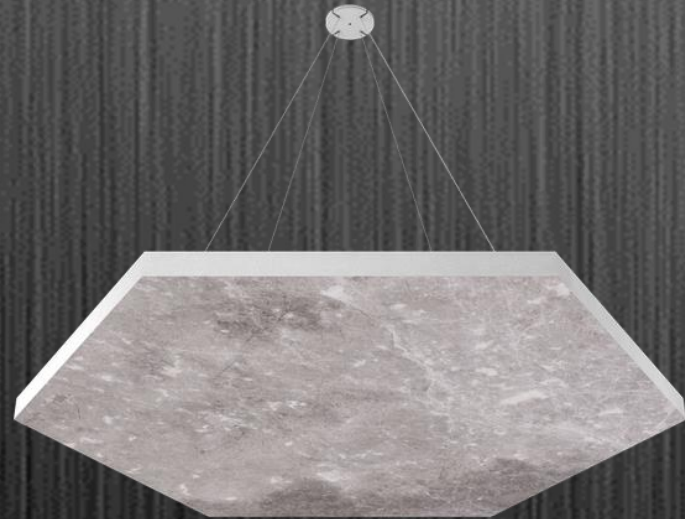

VICLOUD VMT FLAT - HEXAGON

1160mm x 1005mm x 40mm

- Made From VicPET Wool – A Material Produced Mainly From Recycled Bottles.
- Innovative Dyeing Technology Can Simulate Concrete, Marble, Wood And Other Materials, Achieving An Amazing & Realistic Look In Any Setting.
- Designed To Perform Primarily In The Medium & High Frequencies.
- Available In A Wide Range Of Colors & Patterns.
- **4 Units Per Box**
- **\$1,619.00 / \$1,729.00**