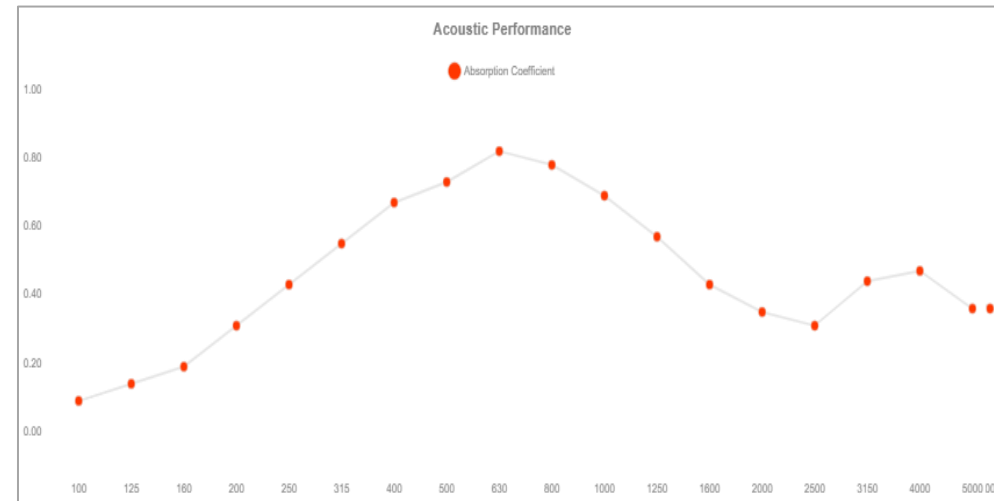

ABSORPTION

COLOR OPTIONS

BLACK MATTE – VICB05781
WHITE MATTE – VICB05780
DARK WENGE – VICB05778
BROWN OAK – VICB05777
LOCARNO CHERRY – VICB05779
NATURAL OAK – VICB05776