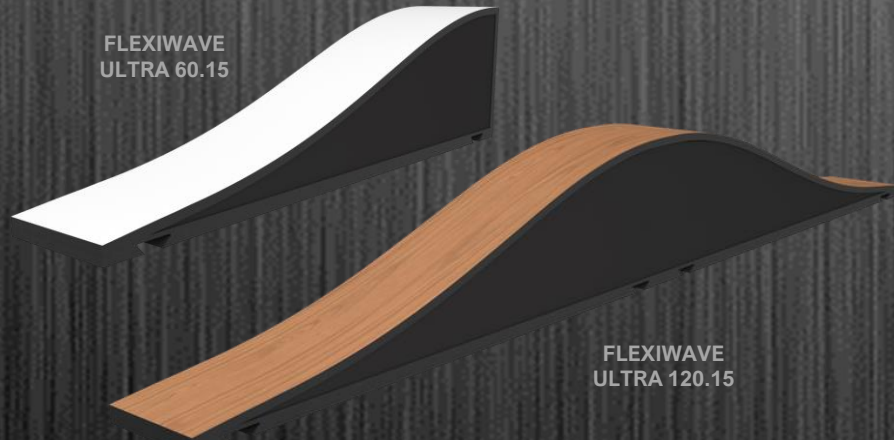

FLEXIWAVE ULTRA 60.15 / 120.15

595mm x 100mm x 156mm (60.15)

1190mm x 100mm x 156mm (120.15)

- Hybrid Acoustical Panel Which Acts As An Absorber & Diffuser Simultaneously.
- Made From MDF, Melamine And VicPET Wool – A Material Produced Mainly From Recycled Bottles.
- The Acoustic VicPET Wool Can Be Removed For Cleaning Or Replaced With A Different Color.
- Interesting Designs Can Be Achieved Using A Combination Of Both Sizes & Staggering The Panels
- **6 Units Per Box (60.15) $749.00 / $779.00**
- **6 Units Per Box (120.15) $1,169.00 / $1,299.00**

MOUNTING OPTIONS
VicFix J-Profile (included)
FlexiGlue Ultra