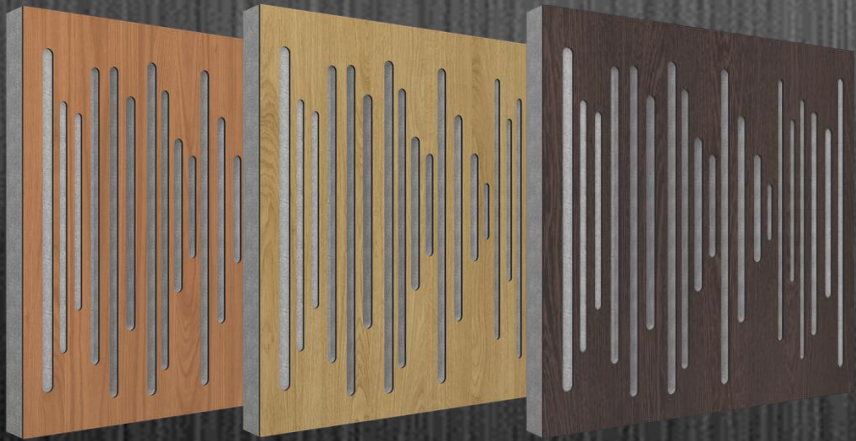

WAVEWOOD DIFFUSER ULTRA MK-II

595mm x 595mm x 60mm

DIFFUSION

- Ideal Solution For Those Seeking Balanced Sound.
- Controls Excessive Energy & Flutter Echo While Still Maintaining A Bright & Lively Sound.
- Use When Effective Diffusion Is Required Without Too Much Absorption.
- Affects Mid & High Frequencies To Brighten & Clarify The Sound.
- Made Of High Density Polystyrene & MDF
- Matches Perfectly With VicPattern Ultra Wavewood
  - Combine Absorption & Diffusion Panels With No Aesthetic Difference.
- **3 Units Per Box**

MOUNTING OPTIONS

VicFix Mini (included)
VicFix J-Profile
VicFix Magnetic
FlexiGlue Ultra