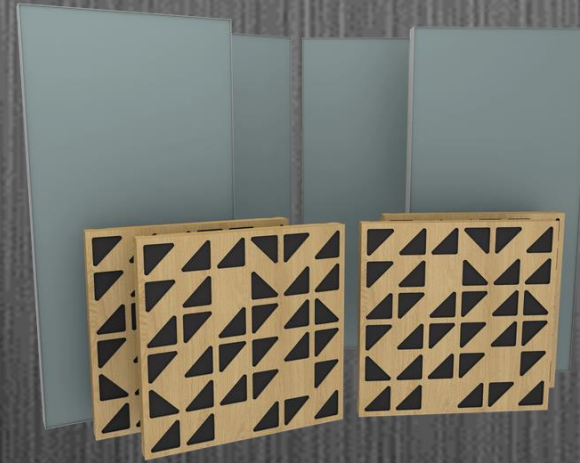

VICINEMA WALL & CEILING KIT

PACKAGES

DARK GREY
BLACK MATTE
(VICB06261)

GREY
NATURAL OAK
(VICB06259)

ROSEMARY GREEN
NATURAL OAK
(VICB06257)

DARK GREY PATTERN
BLACK MATTE
(VICB06260)

GREY PATTERN
NATURAL OAK
(VICB06258)