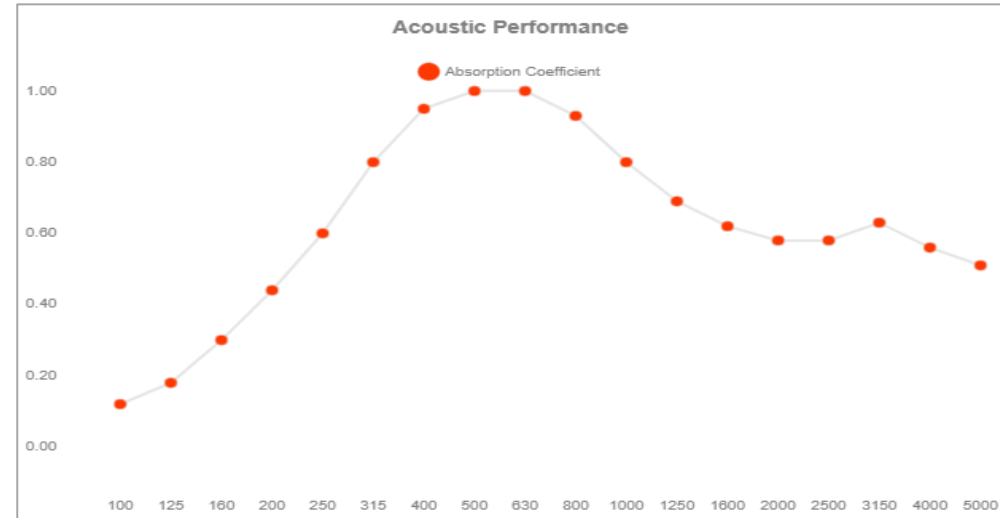

ABSORPTION

COLOR OPTIONS

WHITE FRAME

NATURAL WHITE – VICB06052
CALACATTA CREMO – VICB06035

GREY FRAME

GREY – VICB06038
CONCRETE 1 – VICB06039

BLACK FRAME

BLACK – VICB06036
GREY STONE – VICB06037