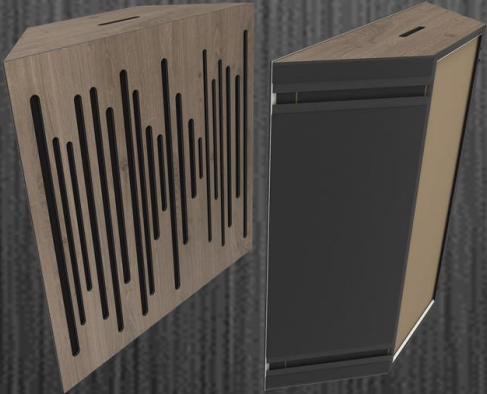

BASS TRAPS

**SUPERBASS
EXTREME ULTRA**
$959.00 (Box of 2)