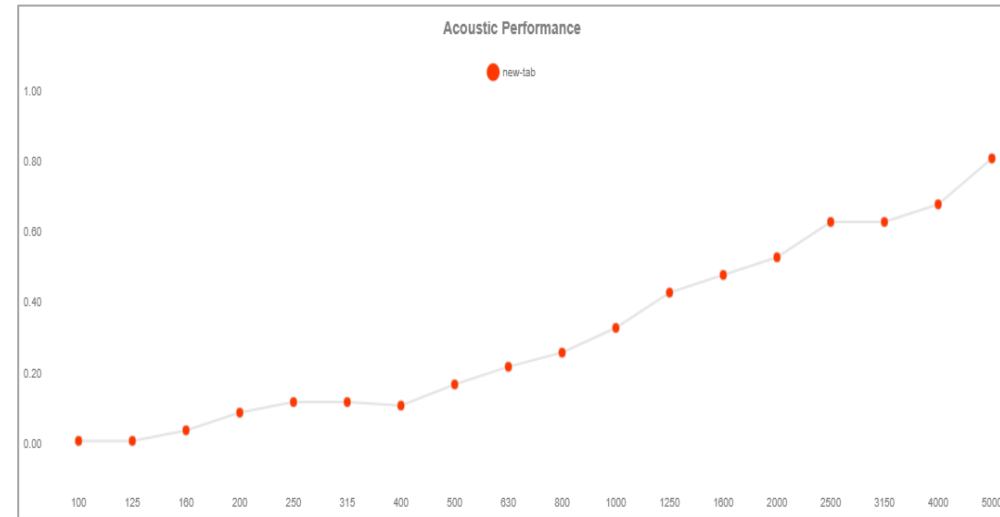

ABSORPTION

COLOR OPTIONS

BONDI BLUE – VICB06328
CORAL – VICB06330
MOSS GREEN – VICB06329
WHITE – VICB06331