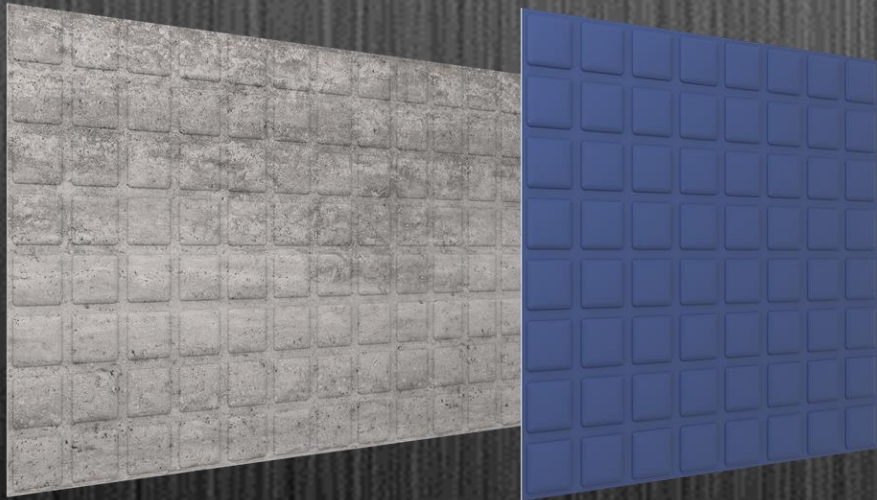

VICWALLPAPER VMT – SQUARE 8

595mm x 595mm x 10mm
1190mm x 595mm x 10mm

- Made From EuroClass B-PET – A Material Produced Mainly From Recycled Bottles.
- Innovative Dyeing Technology Can Simulate Concrete, Marble, Wood And Other Materials, Achieving An Amazing & Realistic Look In Any Setting.
- Designed To Perform Primarily In The Medium & High Frequencies.
- Can Be Used On Ceilings & Wall.
- Ideal For Improving Speech & Intelligibility In Places Like Boardrooms & Classrooms.
- Available In A Wide Range Of Colors & Patterns.
- **8 Units Per Box (595mm x 595mm x 10mm) $489.00**
- **8 Units Per Box (1190mm x 595mm x 10mm) $749.00**

MOUNTING OPTIONS

Velcro
Double-Sided Tape
FlexiGlue Ultra