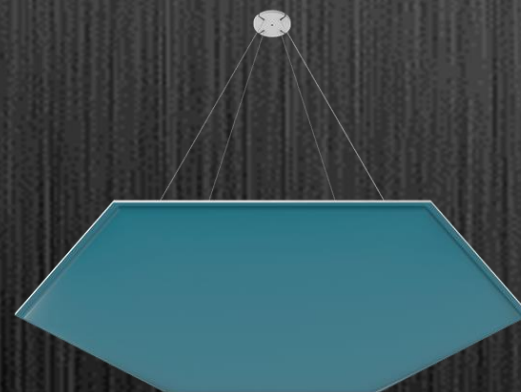

VICLOUD VMT FLAT
ROUND
\$1619.00 - \$1729.00
(Box of 4)

VICLOUD VMT FLAT
SQUARE
\$1619.00 - \$1729.00
(Box of 4)

VICLOUD VMT FLAT
HEXAGON
\$1619.00 - \$1729.00
(Box of 4)

VICLOUD VMT FLAT
PETAL
\$1619.00 - \$1729.00
(Box of 4)

VICLOUD VMT 3D
ROUND
\$1679.00 - \$1789.00
(Box of 4)

VICLOUD VMT 3D
SQUARE
\$1679.00 - \$1789.00
(Box of 4)

VICLOUD VMT 3D
HEXAGON
\$1679.00 - \$1789.00
(Box of 4)

VICLOUD VMT 3D
PETAL
\$1679.00 - \$1789.00
(Box of 4)