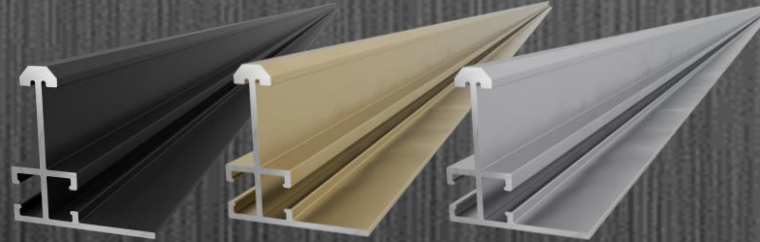

ALUFRAME VMT DOUBLE 30mm x 33mm x 3000mm

BLACK – VICA00103
GOLD – VICA00107
SILVER – VICA00105

- A Glamorous Finish For Flat Panel VMT
- Double Version Is Designed To Join 2 Panels Seamlessly
- Only Available For 20mm Flat Panel VMT
- **4 Units Per Box**
- **$699.00**