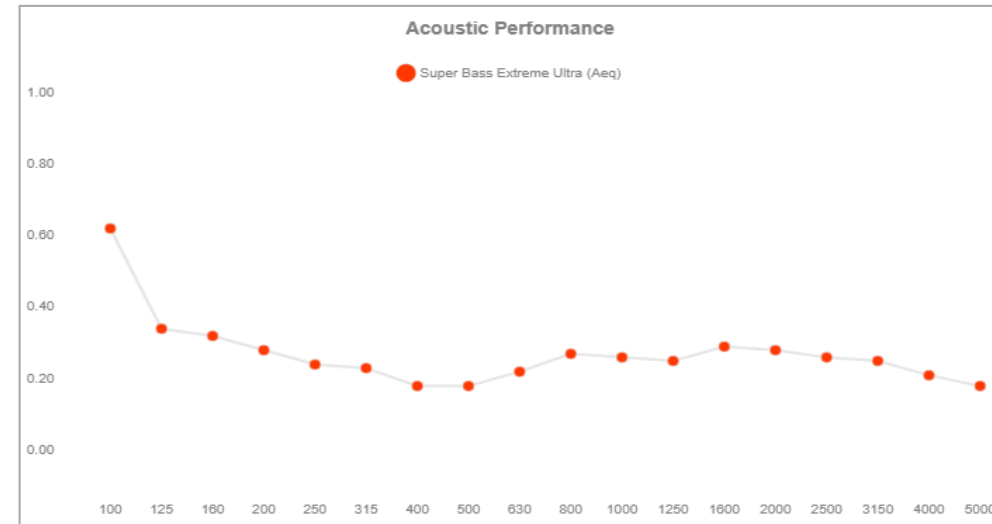

BASS TRAP

COLOR OPTIONS

BLACK MATTE – VICB05008
WHITE MATTE – VICB05007
DARK WENGE – VICB05005
BROWN OAK – VICB05004
LOCARNO CHERRY – VICB05006
NATURAL OAK – VICB05003
METALLIC COPPER – VICB05002
METALLIC GOLD – VICB05001