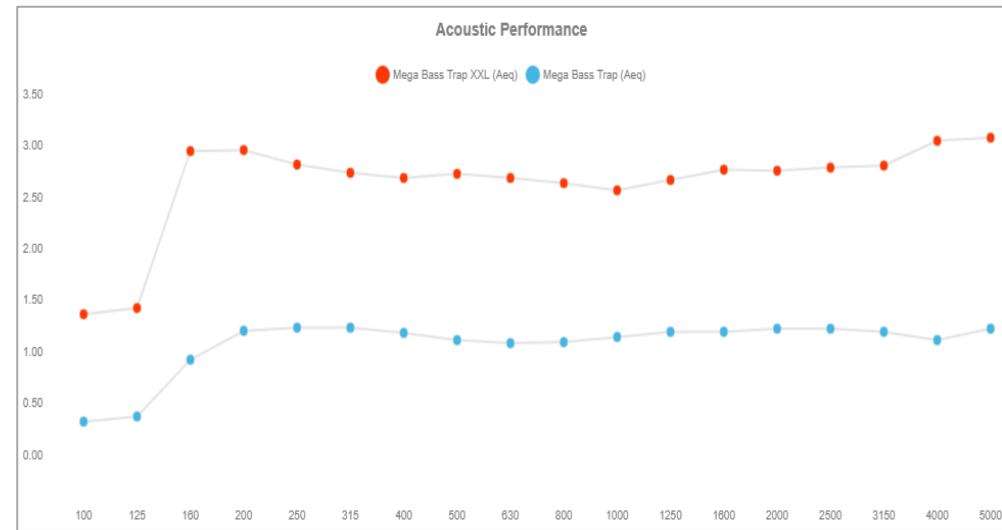

BASS TRAP

COLOR OPTIONS

FRAME – WHITE

NATURAL WHITE – VICB06297
BEIGE – VICB06301
LIGHT GREY – VICB06300
GREY – VICB06299
BLACK – VICB06298

FRAME – GREY

NATURAL WHITE – VICB06302
BEIGE – VICB06306
LIGHT GREY – VICB06305
GREY – VICB06304
BLACK – VICB06303

FRAME – BLACK

NATURAL WHITE – VICB06307
BEIGE – VICB06311
LIGHT GREY – VICB06310
GREY – VICB06309
BLACK – VICB06308