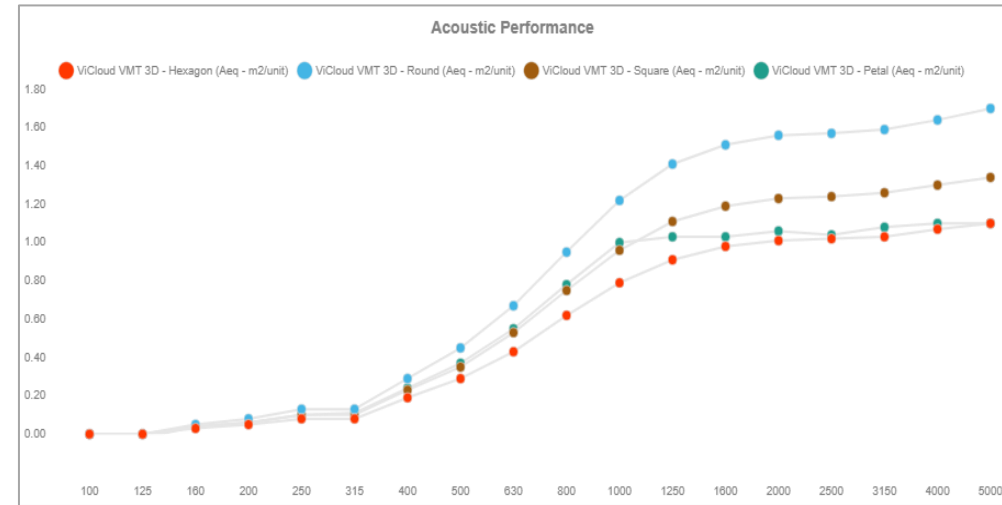

ABSORPTION

COLOR OPTIONS

SOLID COLORS

WHITE – VICB05194
BLACK – VICB05195
GREY – VICB05196
LIGHT GREY – VICB05197
MOSS GREEN – VICB06090
MUSK GREEN – VICB05201
BEIGE – VICB05198
BROWN – VICB05202
BLUE – VICB05199
BONDI BLUE – VICB06089
PUMPKIN ORANGE – VICB05204
CORAL – VICB06091

NATURAL STONES

CALACATTA CARRARA – VICB05183
CALACATTA CREMO – VICB05857
EMPERADOR DARK – VICB05185
FUSION WOW – VICB05187
GREY STONE – VICB05186
HEMATITE BLACK – VICB05852
INVISIBLE GREY – VICB05184
MAGIC BROWN – VICB05853
MOONLIGHT GREY – VICB05854
PATAGONIA – VICB05855
PORT BLACK – VICB05856
STRIATO ELEGANTE – VICB05851
TRAVERTINO CLASSICO – VICB05188

NATURAL WOODS

ALMOND OAK – VICB05858
BLACK LAUREL – VICB05860
EBONY – VICB05861
OAK – VICB05859

NATURE

PALM B&W – VICB06092
TROPICAL – VICB06093

CONCRETE

PATTERN 1 – VICB05173
PATTERN 3 – VICB05175