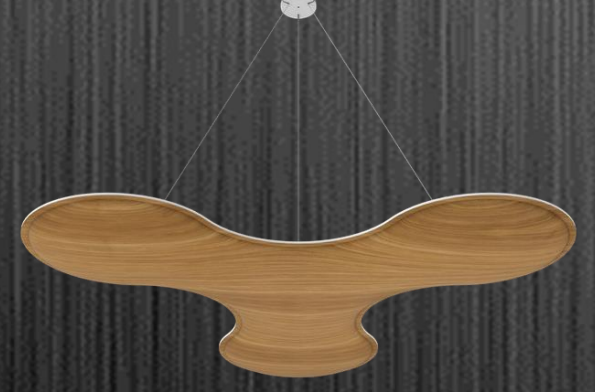

VICLOUD VMT FLAT
ROUND
\$1619.00 - \$1729.00
(Box of 4)

VICLOUD VMT FLAT
SQUARE
\$1619.00 - \$1729.00
(Box of 4)

VICLOUD VMT FLAT
HEXAGON
\$1619.00 - \$1729.00
(Box of 4)

VICLOUD VMT FLAT
PETAL
\$1619.00 - \$1729.00
(Box of 4)

VICLOUD VMT 3D
ROUND
\$1679.00 - \$1789.00
(Box of 4)

VICLOUD VMT 3D
SQUARE
\$1679.00 - \$1789.00
(Box of 4)

VICLOUD VMT 3D
HEXAGON
\$1679.00 - \$1789.00
(Box of 4)

VICLOUD VMT 3D
PETAL
\$1679.00 - \$1789.00
(Box of 4)