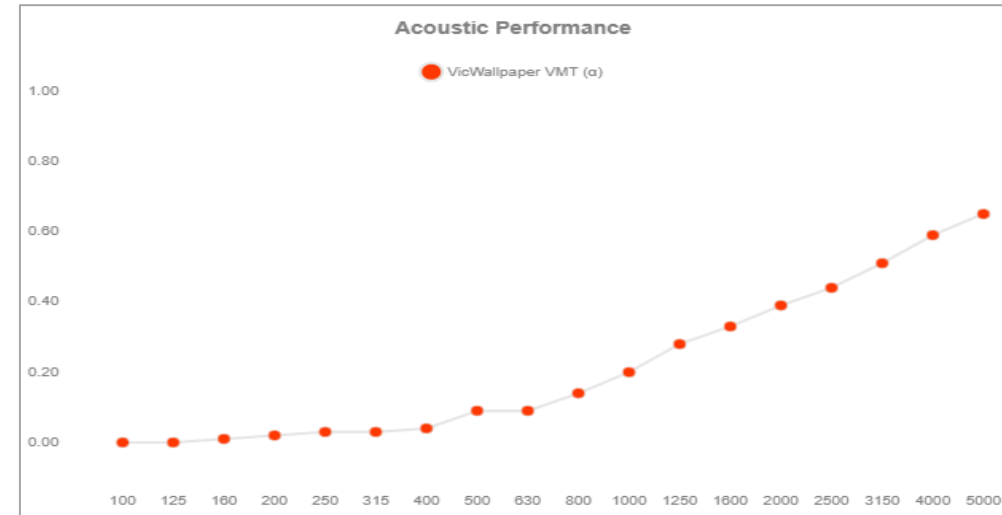

ABSORPTION

COLOR OPTIONS

595mm x 595mm x 10mm

BLACK – VICB04652
GREY – VICB04653
LIGHT GREY – VICB04654
MUSK GREEN – VICB04659
BEIGE – VICB04660
NATURAL WHITE – VICB04661
BROWN – VICB04662
BLUE – VICB04664
PUMPKIN ORANGE – VICB04666
CONCRETE 1 – VICB04644
CONCRETE 3 – VICB04646