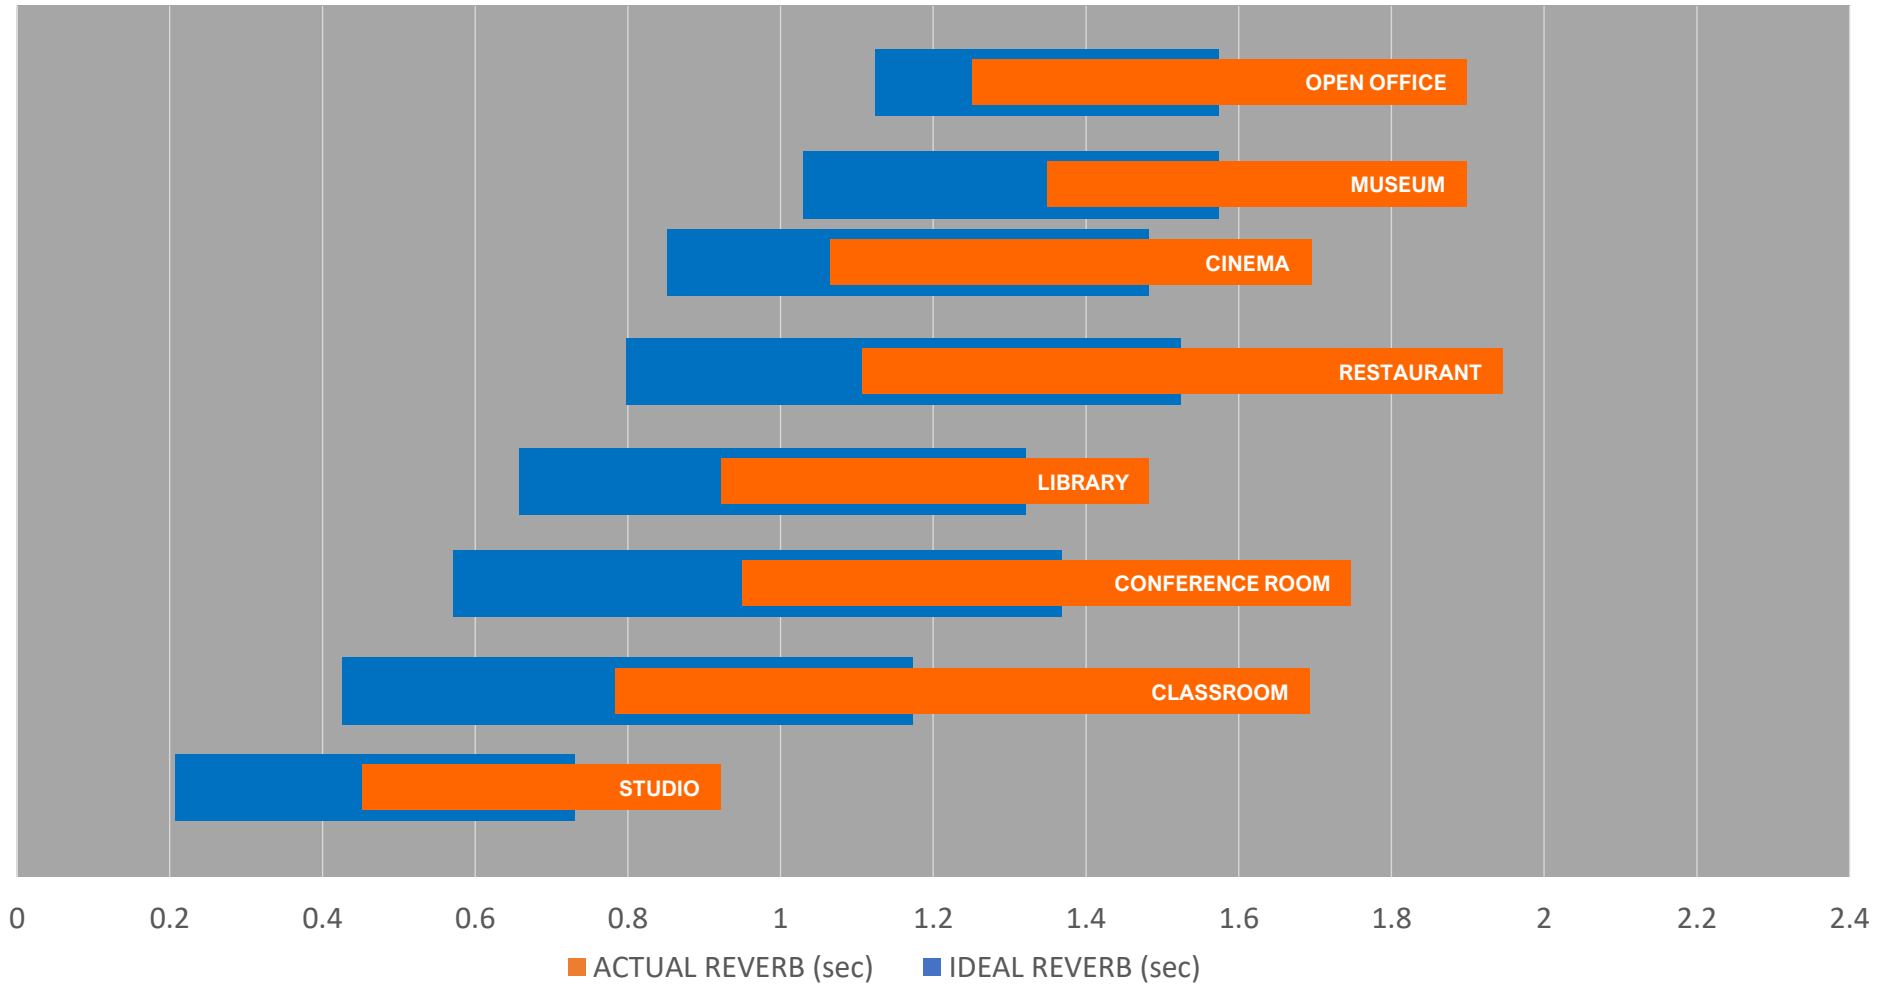

AUDIO SIGNAL INTELLIGIBILITY