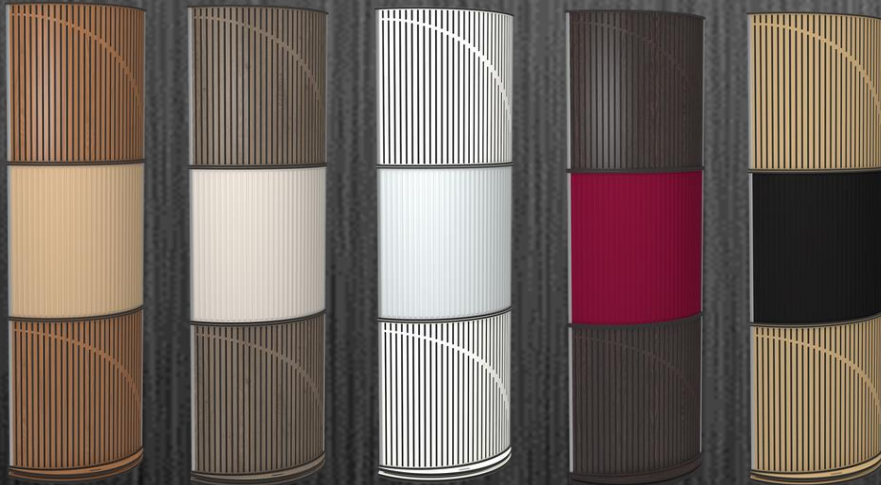

VICTOTEM ULTRA VMT

1857mm x 595mm x 366mm

HYBRID

- Free-Standing Hybrid Acoustical Treatment Which Acts As An Absorber, Diffuser & Bass Trap Simultaneously.
- Made From MDF, Melamine And VicPET Wool – A Material Produced Mainly From Recycled Bottles.
- # Individual Modules Can Be Rotated 360 Degrees
- **Fully Sound Absorption:** VMT Side On The Front.
- **Fully Sound Diffusion:** Melamine Wood Side On The Front.
- **Hybrid panel:** Combine VMT & Melamine Front Modules For Absorption & Diffusion.
- **Bass Trap:** Place It In The Corners.
- **Expandable:** Add Additional Modules To Increase The Height.
- **1 Unit Per Box**
- **$2,309.00**
- **Extra Module**
- **$909.00 each**

MOUNTING OPTIONS

Freestanding