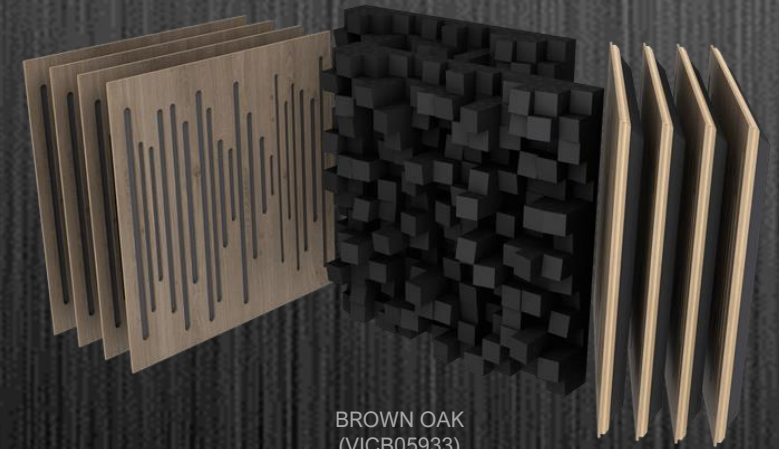

VICSTUDIO BOX

PACKAGES

WHITE MATTE
(VICB05932)

BLACK MATTE
(VICB05931)

KIT INCLUDES

- 8 x Wavewood Ultra Lite
- 2 x Multifuser DC2
- 1 x FlexiGlue Ultra
- **\$1,579.00**

BROWN OAK
(VICB05933)

VICSTUDIO VMT BOX