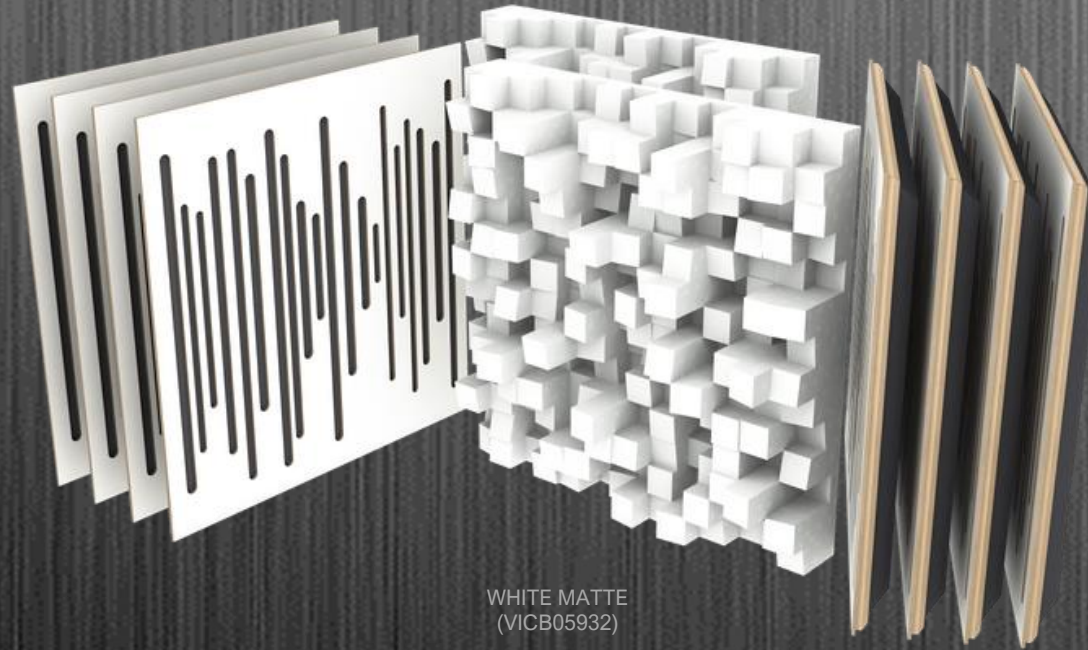

VICSTUDIO BOX

PACKAGES

WHITE MATTE
(VICB05932)