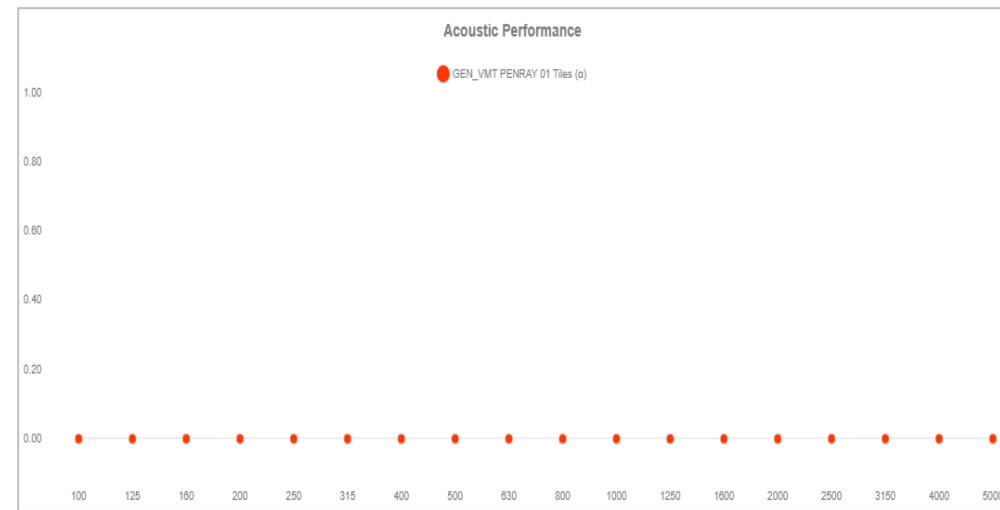

ABSORPTION

COLOR OPTIONS

BONDI BLUE – VICB05992
CORAL – VICB05994
MOSS GREEN – VICB05993
WHITE – VICB06003