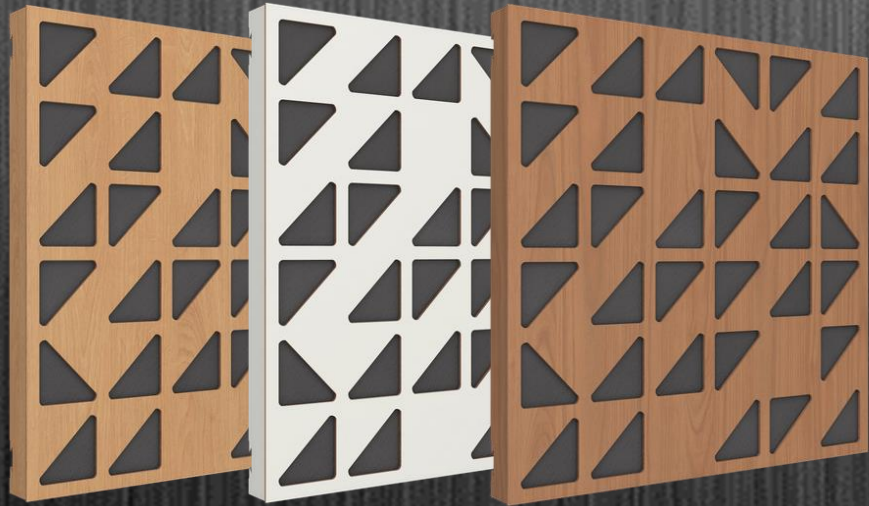

VICPATTERN ULTRA TRIANGLES

595mm x 595mm x 50mm

- Ideal For Those Striving For A Balanced Sound That Can Also Control Any Noise Energy In A Room.
- Made From MDF And VicPET Wool – A Material Produced Mainly From Recycled Bottles.
- **3 Units Per Box**
- **$689.00**

MOUNTING OPTIONS
VicFix J-Profile (included)
VicFix Corner