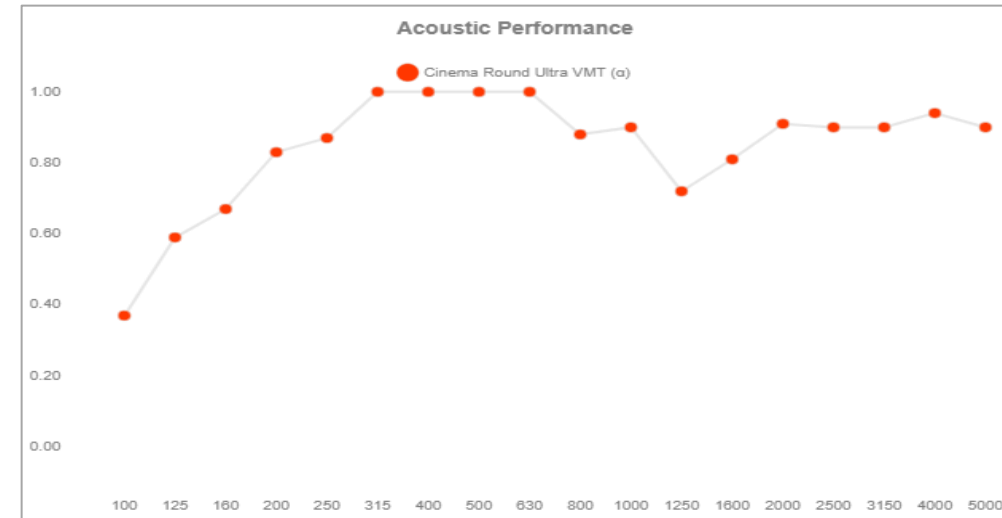

ABSORPTION

COLOR OPTIONS

BLACK MATTE FRAME

NATURAL WHITE – VICB05532
BLACK – VICB05523
GREY – VICB05524
LIGHT GREY – VICB05525
MUSK GREEN – VICB05530
BEIGE – VICB05531
BROWN – VICB05533
BLUE – VICB05535
PUMPKIN ORANGE – VICB05537

WHITE MATTE FRAME

NATURAL WHITE – VICB05563
BLACK – VICB05554
GREY – VICB05555
LIGHT GREY – VICB05556
MUSK GREEN – VICB05561
BEIGE – VICB05562
BROWN – VICB05564
BLUE – VICB05566
PUMPKIN ORANGE – VICB0556

DARK WENGE FRAME

NATURAL WHITE – VICB05720
BLACK – VICB05711
GREY – VICB05712
LIGHT GREY – VICB05713
MUSK GREEN – VICB05718
BEIGE – VICB05719
BROWN – VICB05721
BLUE – VICB05723
PUMPKIN ORANGE – VICB05725

BROWN OAK FRAME

NATURAL WHITE – VICB05517
BLACK – VICB05508
GREY – VICB05509
LIGHT GREY – VICB05510
MUSK GREEN – VICB05515
BEIGE – VICB05516
BROWN – VICB05518
BLUE – VICB05520
PUMPKIN ORANGE – VICB05522