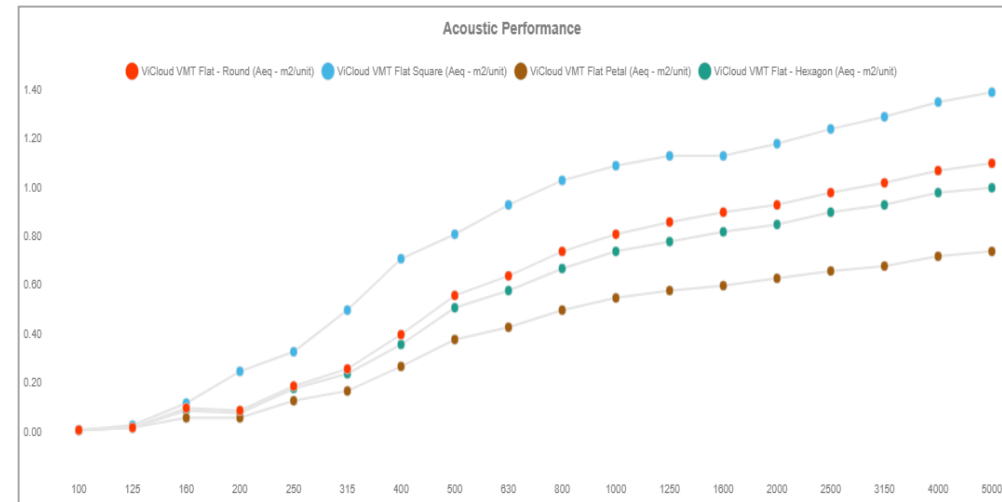

ABSORPTION

COLOR OPTIONS

SOLID COLORS

WHITE – VICB05338
BLACK – VICB05339
GREY – VICB05340
LIGHT GREY – VICB05341
MOSS GREEN – VICB06070
MUSK GREEN – VICB05345
BEIGE – VICB05342
BROWN – VICB05346
BLUE – VICB05343
BONDI BLUE – VICB06069
PUMPKIN ORANGE – VICB05348
CORAL – VICB06071

NATURAL STONES

CALACATTA CARRARA– VICB05327
CALACATTA CREMO – VICB05901
EMPERADOR DARK – VICB05329
FUSION WOW – VICB05331
GREY STONE – VICB05330
HEMATITE BLACK – VICB05896
INVISIBLE GREY – VICB05328
MAGIC BROWN – VICB05897
MOONLIGHT GREY – VICB05898
PATAGONIA – VICB05899
PORT BLACK – VICB05900
STRIATO ELEGANTE – VICB05895
TRAVERTINO CLASSICO – VICB05332

NATURAL WOODS

ALMOND OAK– VICB05902
BLACK LAUREL– VICB05904
EBONY – VICB05905
OAK – VICB05903

NATURE

LEAFS– VICB05335
PALM B&W – VICB06072
TROPICAL – VICB06073

CONCRETE

PATTERN 1 – VICB05317
PATTERN 3 – VICB05319