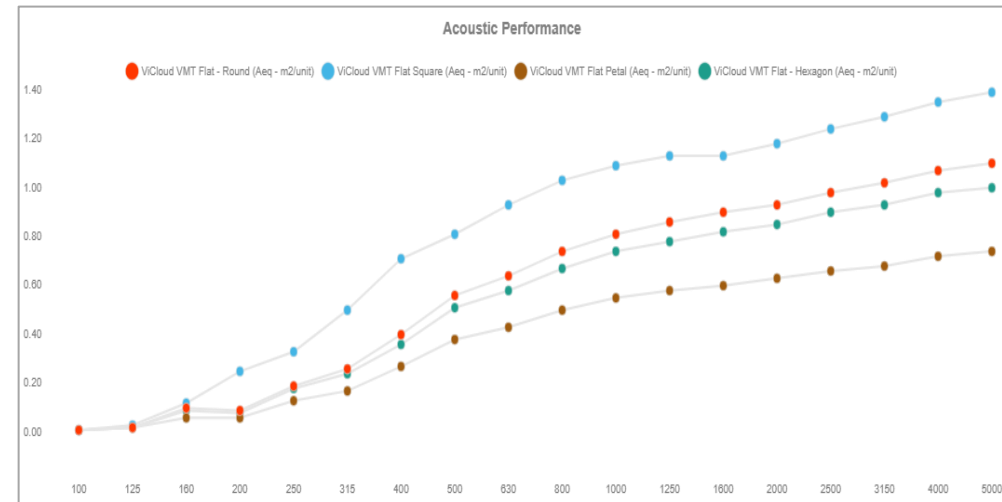

ABSORPTION

COLOR OPTIONS

SOLID COLORS

WHITE – VICB05410
BLACK – VICB05411
GREY – VICB05412
LIGHT GREY – VICB05413
MOSS GREEN – VICB06075
MUSK GREEN – VICB05417
BEIGE – VICB05414
BROWN – VICB05418
BLUE – VICB05415
BONDI BLUE – VICB06074
PUMPKIN ORANGE – VICB05420
CORAL – VICB06076

NATURAL STONES

CALACATTA CARRARA – VICB05399
CALACATTA CREMO – VICB05923
EMPERADOR DARK – VICB05401
FUSION WOW – VICB05403
GREY STONE – VICB05402
HEMATITE BLACK – VICB05918
INVISIBLE GREY – VICB05400
MAGIC BROWN – VICB05919
MOONLIGHT GREY – VICB05920
PATAGONIA – VICB05921
PORT BLACK – VICB05922
STRIATO ELEGANTE – VICB05917
TRAVERTINO CLASSICO – VICB05404

NATURAL WOODS

ALMOND OAK – VICB05924
BLACK LAUREL – VICB05926
EBONY – VICB05927
OAK – VICB05925

NATURE

LEAFS – VICB05407
PALM B&W – VICB06077
TROPICAL – VICB06078

CONCRETE

PATTERN 1 – VICB05389
PATTERN 3 – VICB05391