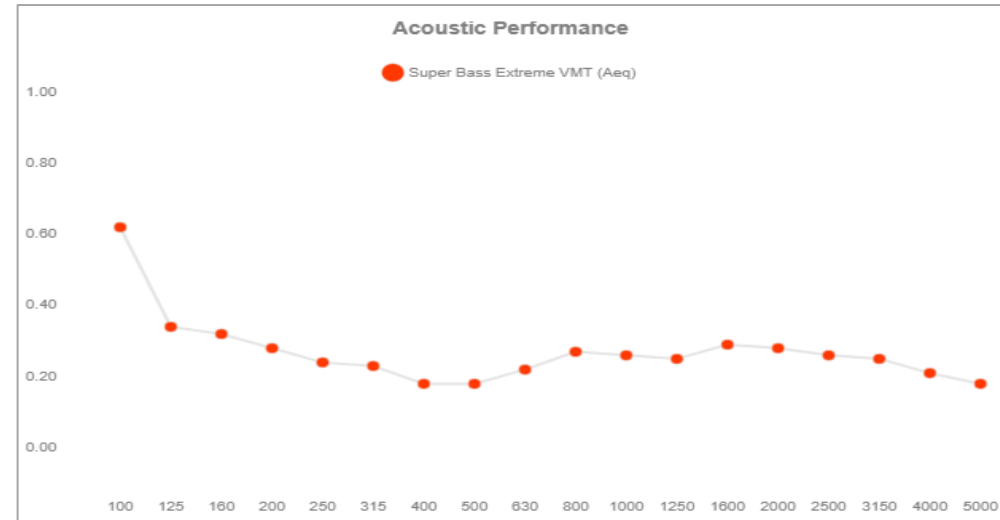

BASS TRAP

COLOR OPTIONS

WOOD – BLACK MATTE

NATURAL WHITE – VICB05497
BLACK – VICB05498
GREY – VICB05499
LIGHT GREY – VICB05500
BEIGE – VICB05501

WOOD – WHITE MATTE

NATURAL WHITE – VICB05471
BLACK – VICB05470
GREY – VICB05472
LIGHT GREY – VICB05494
BEIGE – VICB05495

WOOD – DARK WENGE

NATURAL WHITE – VICB05663
BLACK – VICB05664
GREY – VICB05665
LIGHT GREY – VICB05666
BEIGE – VICB05667

WOOD – BROWN OAK

NATURAL WHITE – VICB05675
BLACK – VICB05676
GREY – VICB05677
LIGHT GREY – VICB05678
BEIGE – VICB05679

WOOD – LOCARNO CHERRY

NATURAL WHITE – VICB05669
BLACK – VICB05670
GREY – VICB05671
LIGHT GREY – VICB05672
BEIGE – VICB05673

WOOD – NATURAL OAK

NATURAL WHITE – VICB05464
BLACK – VICB05465
GREY – VICB05466
LIGHT GREY – VICB05467
BEIGE – VICB05468

WOOD – METALLIC COPPER

NATURAL WHITE – VICB05658
BLACK – VICB05657
GREY – VICB05659
LIGHT GREY – VICB05660
BEIGE – VICB05661

WOOD – METALLIC GOLD

NATURAL WHITE – VICB05651
BLACK – VICB05652
GREY – VICB05653
LIGHT GREY – VICB05654
BEIGE – VICB05655