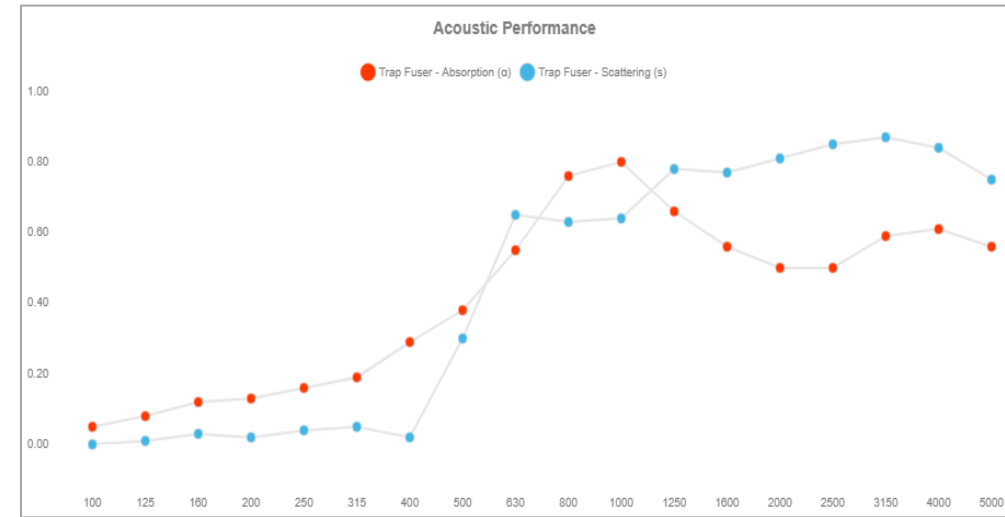

HYBRID

COLOR OPTIONS

WHITE – VICB00542

BLACK – VICB00541

GREY – VICB00543 (DISCONTINUED)