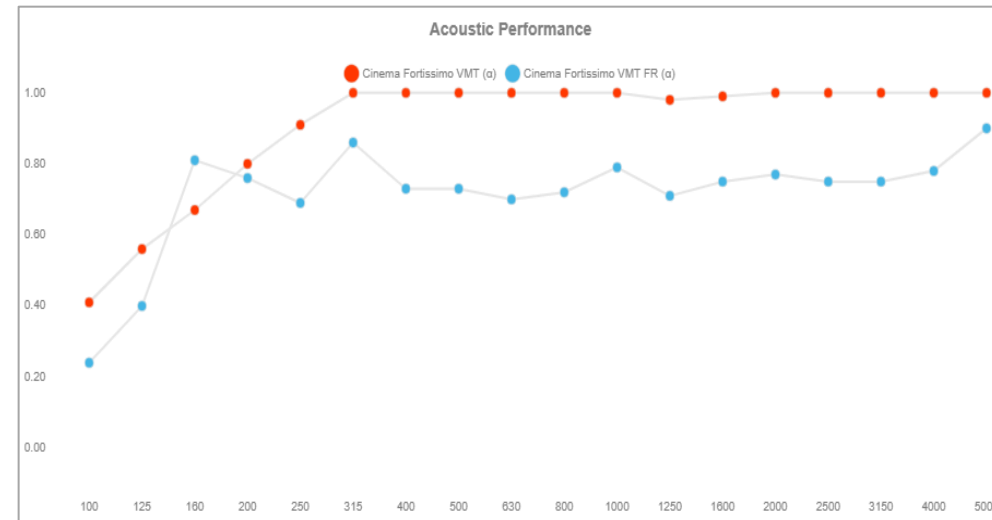

ABSORPTION

COLOR OPTIONS

WHITE FRAME

NATURAL WHITE – VICB06046
CALACATTA CREMO – VICB06047

GREY FRAME

GREY – VICB06050
CONCRETE 1 – VICB06051

BLACK FRAME

BLACK – VICB06048
GREY STONE – VICB06049