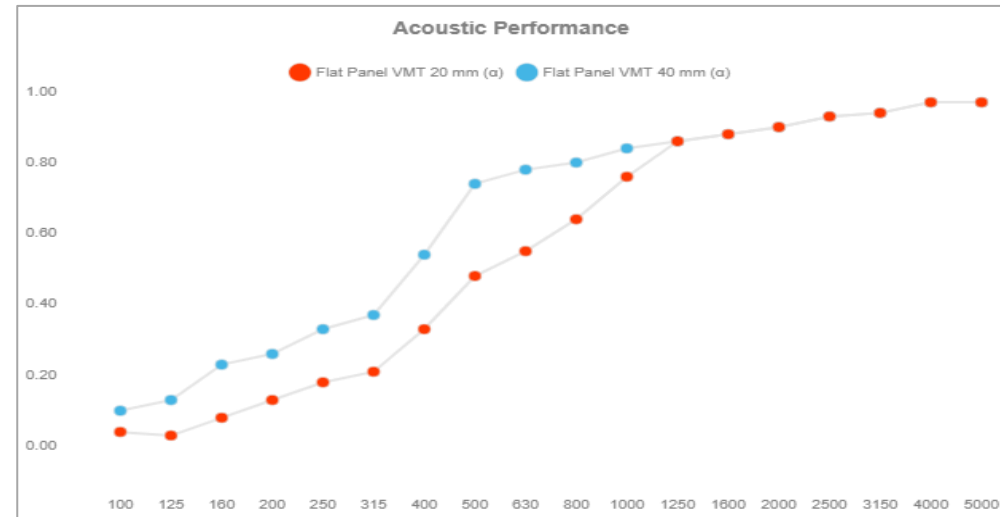

ABSORPTION

COLOR OPTIONS

SOLID COLORS

NATURAL WHITE – VICB04096
BLACK – VICB04087
GREY – VICB04088
LIGHTGREY – VICB04089
MOSS GREEN – VICB06025
MUSK GREEN – VICB04094
BEIGE – VICB04095
BROWN – VICB04718
BLUE – VICB04098
BONDI BLUE – VICB06024
PUMPKIN ORANGE – VICB04100
CORAL – VICB06026