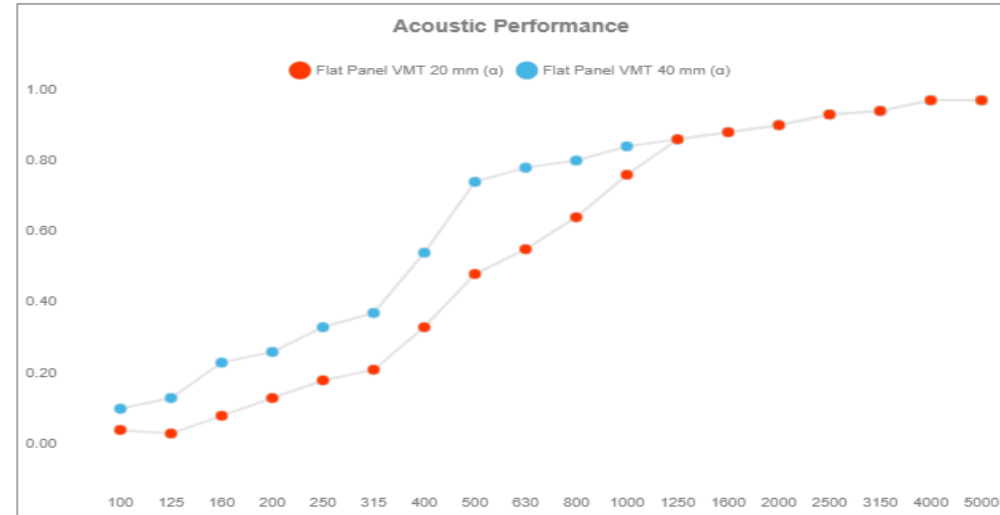

ABSORPTION

COLOR OPTIONS

SOLID COLORS

NATURAL WHITE – VICB05122
BLACK – VICB05123
GREY – VICB05124
LIGHT GREY – VICB05125
MOSS GREEN – VICB06055
MUSK GREEN – VICB05129
BEIGE – VICB05126
BROWN – VICB05130
BLUE – VICB05127
BONDI BLUE – VICB06054
PUMPKIN ORANGE – VICB05132
CORAL – VICB06056
CHROMA KEY – VICB06268

NATURAL STONES

CALACATTA CARRARA– VICB05101
CALACATTA CREMO – VICB05833
EMPERADOR DARK – VICB05103
FUSION WOW – VICB05105
GREY STONE – VICB05104
HEMATITE BLACK – VICB05828
INVISIBLE GREY – VICB05102
MAGIC BROWN – VICB05829
MOONLIGHT GREY – VICB05830
PATAGONIA – VICB05831
PORT BLACK – VICB05832
STRIATO ELEGANTE – VICB05827
TRAVERTINO CLASSICO – VICB05106

NATURAL WOODS

ALMOND OAK– VICB05834
BLACK LAUREL– VICB05836
EBONY – VICB05837
OAK – VICB05835

TILES

PATTERN 1 – VICB05110
PATTERN 3 – VICB05112

NATURE

LEAFS– VICB05109
PALM B&W – VICB06057
TROPICAL – VICB06058

3D

PATTERN 1 – VICB05085
PATTERN 4 – VICB05088

CONCRETE

PATTERN 1 – VICB05089
PATTERN 3 – VICB05091