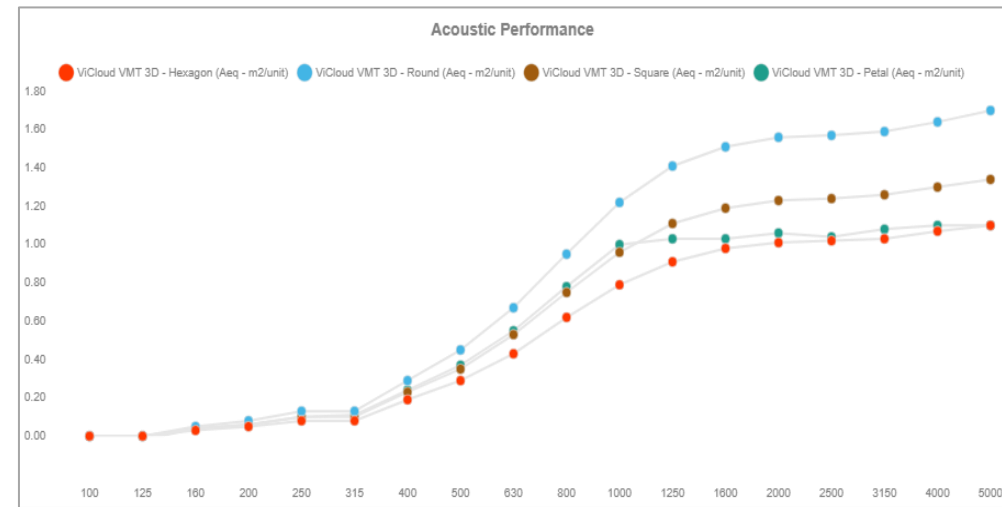

ABSORPTION

COLOR OPTIONS

SOLID COLORS

WHITE – VICB05230
BLACK – VICB05231
GREY – VICB05232
LIGHT GREY – VICB05233
MOSS GREEN – VICB06085
MUSK GREEN – VICB05237
BEIGE – VICB05234
BROWN – VICB05238
BLUE – VICB05235
BONDI BLUE – VICB06084
PUMPKIN ORANGE – VICB05240
CORAL – VICB06086

NATURAL STONES

CALACATTA CARRARA – VICB05219
CALACATTA CREMO – VICB05868
EMPERADOR DARK – VICB05221
FUSION WOW – VICB05223
GREY STONE – VICB05222
HEMATITE BLACK – VICB05863
INVISIBLE GREY – VICB05220
MAGIC BROWN – VICB05864
MOONLIGHT GREY – VICB05865
PATAGONIA – VICB05866
PORT BLACK – VICB05867
STRIATO ELEGANTE – VICB05862
TRAVERTINO CLASSICO – VICB05224

NATURAL WOODS

ALMOND OAK – VICB05869
BLACK LAUREL – VICB05871
EBONY – VICB05872
OAK – VICB05870

NATURE

LEAFS – VICB05227
PALM B&W – VICB06087
TROPICAL – VICB06088

CONCRETE

PATTERN 1 – VICB05209
PATTERN 3 – VICB05211