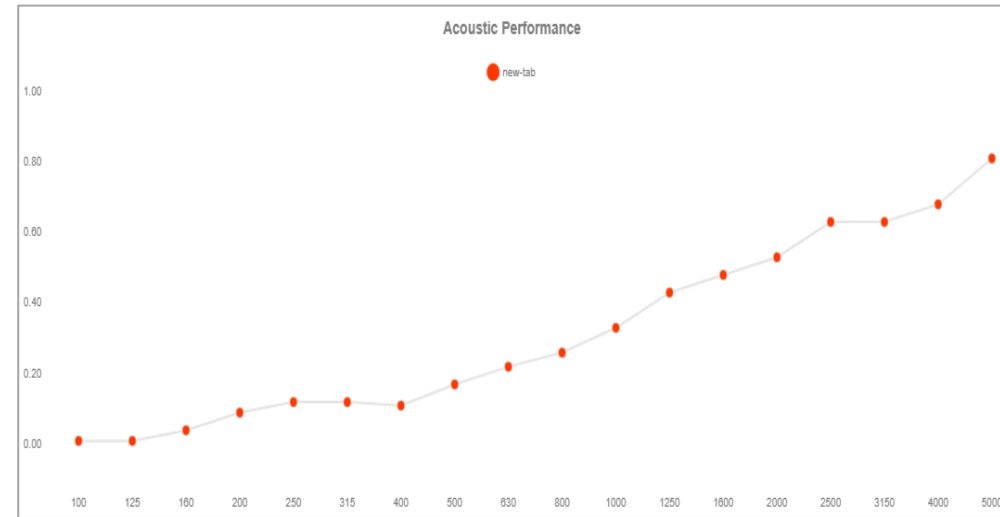

ABSORPTION

COLOR OPTIONS

BLUE 1 – VICB04808
BLUE 2 – VICB04809
BLUE 3 – VICB04810
CORAL 1 – VICB04814
CORAL 2 – VICB04815
CORAL 3 – VICB04816

GREEN 1 – VICB04811
GREEN 2 – VICB04812
GREEN 3 – VICB04813
WHITE – VICB04940