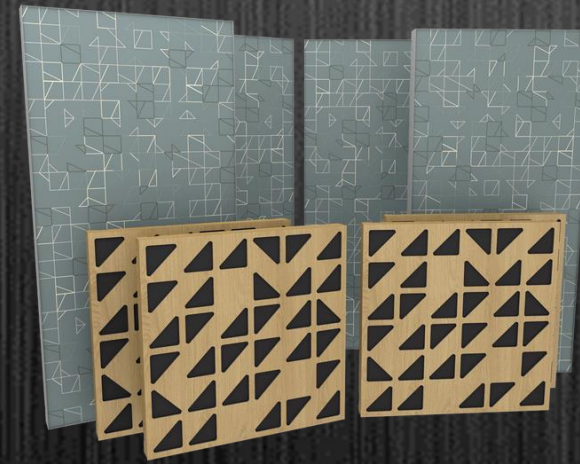

VICINEMA WALL & CEILING KIT

PACKAGES

DARK GREY
BLACK MATTE
(VICB06261)

GREY
NATURAL OAK
(VICB06259)

ROSEMARY GREEN
NATURAL OAK
(VICB06257)

DARK GREY PATTERN
BLACK MATTE
(VICB06260)

GREY PATTERN
NATURAL OAK
(VICB06258)