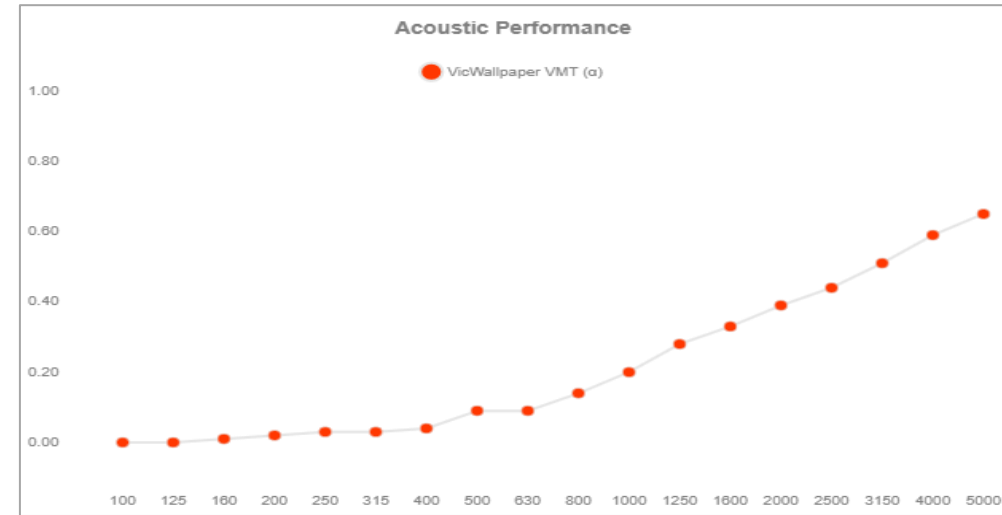

ABSORPTION

COLOR OPTIONS

595mm x 595mm x 10mm

BLACK – VICB04606
GREY – VICB04607
LIGHT GREY – VICB04608
MUSK GREEN – VICB04613
BEIGE – VICB04614
NATURAL WHITE – VICB04615
BROWN – VICB04616
BLUE – VICB04618
PUMPKIN ORANGE – VICB04620
CONCRETE 1 – VICB04598
CONCRETE 3 – VICB04600