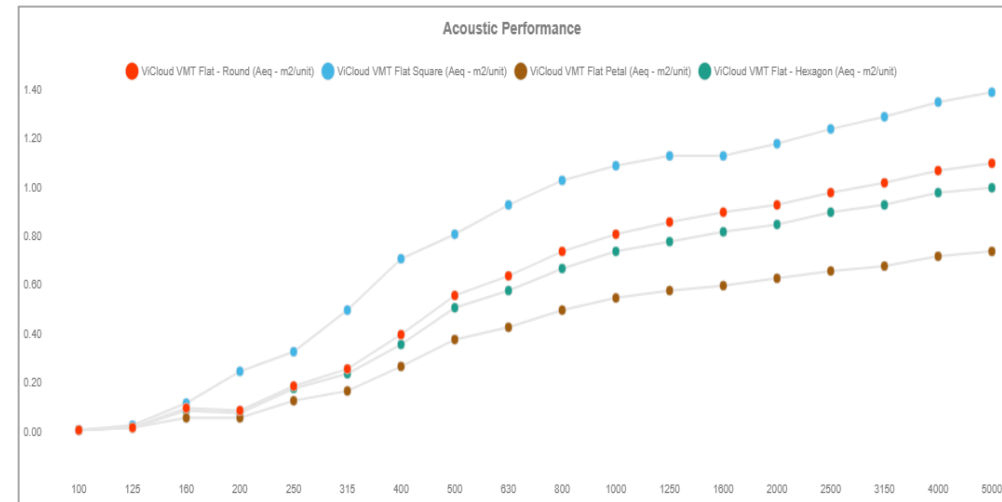

ABSORPTION

COLOR OPTIONS

SOLID COLORS

WHITE – VICB05302
BLACK – VICB05303
GREY – VICB05304
LIGHT GREY – VICB05305
MOSS GREEN – VICB06060
MUSK GREEN – VICB05309
BEIGE – VICB05306
BROWN – VICB05310
BLUE – VICB05307
BONDI BLUE – VICB06059
PUMPKIN ORANGE – VICB05312
CORAL – VICB06061

NATURAL STONES

CALACATTA CARRARA – VICB05291
CALACATTA CREMO – VICB05890
EMPERADOR DARK – VICB05293
FUSION WOW – VICB05295
GREY STONE – VICB05294
HEMATITE BLACK – VICB05885
INVISIBLE GREY – VICB05292
MAGIC BROWN – VICB05886
MOONLIGHT GREY – VICB05887
PATAGONIA – VICB05888
PORT BLACK – VICB05889
STRIATO ELEGANTE – VICB05884
TRAVERTINO CLASSICO – VICB05296

NATURAL WOODS

ALMOND OAK – VICB05891
EBONY – VICB05894
OAK – VICB05892

NATURE

LEAFS – VICB05299
PALM B&W – VICB06062
TROPICAL – VICB06063

CONCRETE

PATTERN 1 – VICB05281
PATTERN 3 – VICB05283