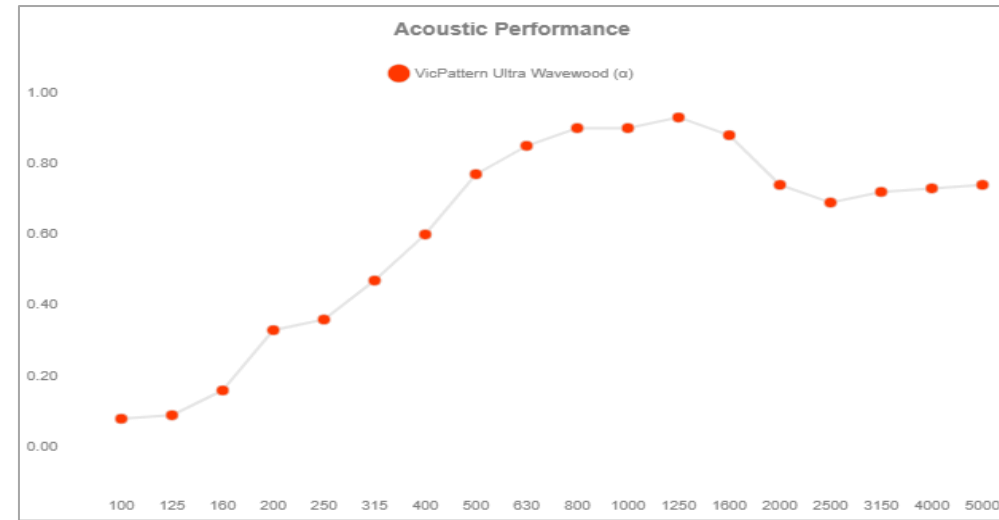

COLOR OPTIONS

STANDARD

BLACK MATTE – VICB04930
WHITE MATTE – VICB04929
DARK WENGE – VICB04927
BROWN OAK – VICB04926
LOCARNO CHERRY – VICB04928
NATURAL OAK – VICB04925
METALLIC GOLD – VICB04923

FIRE RATED

BLACK MATTE – VICB05605
WHITE MATTE – VICB05604
DARK WENGE – VICB05602
BROWN OAK – VICB05601
LOCARNO CHERRY – VICB05603
NATURAL OAK – VICB05600
METALLIC GOLD – VICB05644