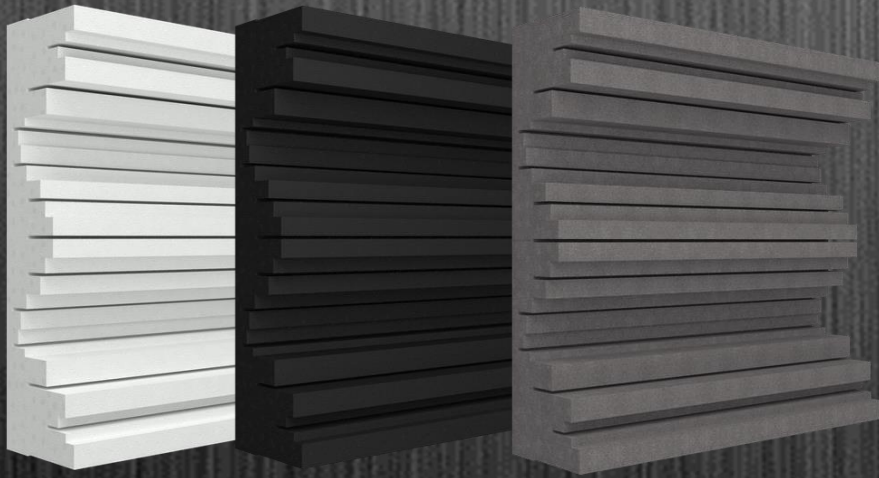

TRAP FUSER

595mm x 595mm x 169mm

- Designed To Provide Absorption Between 630Hz-5KHz
- Made From EPS (Expanded Polystyrene)
- Possibility To Position The Panels To Create Random Sequences
- Can Be Mounted On The Wall Or Ceiling
- **6 Units Per Box**
- **$899.00**

MOUNTING OPTIONS

VicFix J-Profile
VicFix Base
FlexiGlue Ultra