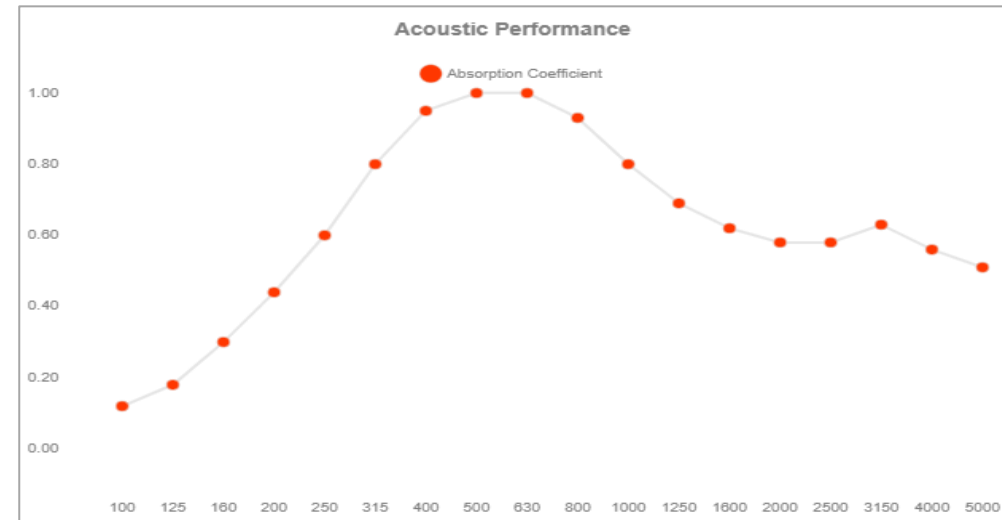

ABSORPTION

COLOR OPTIONS

BLACK MATTE – VICB05767
WHITE MATTE – VICB05766
DARK WENGE – VICB05764
BROWN OAK – VICB05763
LOCARNO CHERRY – VICB05765
NATURAL OAK – VICB05762