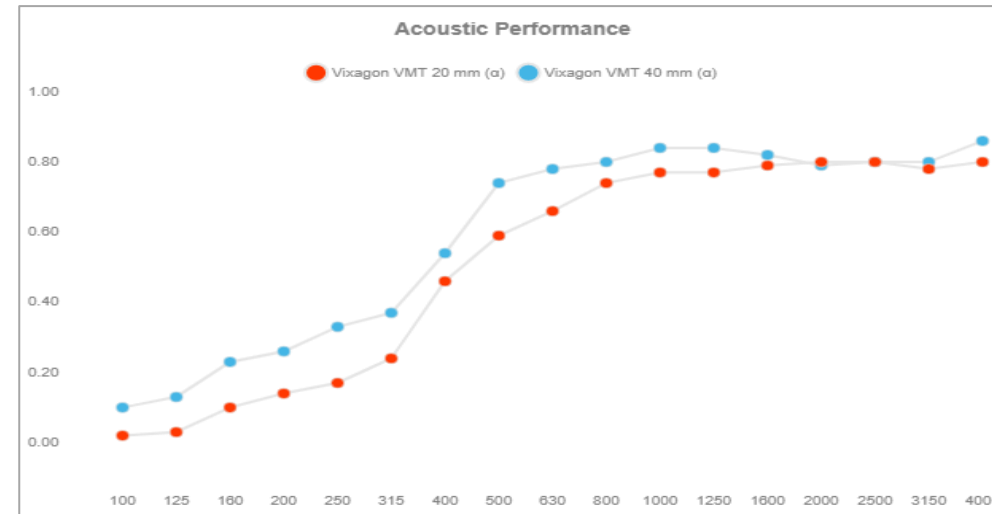

ABSORPTION

COLOR OPTIONS

SOLID COLORS

NATURAL WHITE – VICB04180
BLACK – VICB04171
GREY – VICB04172
LIGHT GREY – VICB04173
MOSS GREEN – VICB06105
MUSK GREEN – VICB04178
BEIGE – VICB04179
BROWN – VICB04181
BLUE – VICB04183
BONDI BLUE – VICB06104
PUMPKIN ORANGE – VICB04185
CORAL – VICB06106

NATURAL STONES

CALACATTA CARRARA– VICB04810
CALACATTA CREMO – VICB05945
EMPERADOR DARK – VICB04812
FUSION WOW – VICB04814
GREY STONE – VICB04813
HEMATITE BLACK – VICB05940
INVISIBLE GREY – VICB04811
MAGIC BROWN – VICB05941
MOONLIGHT GREY – VICB05942
PATAGONIA – VICB05943
PORT BLACK – VICB05944
STRIATO ELEGANTE – VICB05939
TRAVERTINO CLASSICO – VICB04815

NATURAL WOODS

ALMOND OAK– VICB05946
BLACK LAUREL– VICB05948
EBONY – VICB05949
OAK – VICB05947

NATURE

LEAFS– VICB04807
PALM B&W – VICB06107
TROPICAL – VICB06108

CONCRETE

PATTERN 1 – VICB04798
PATTERN 3 – VICB04800