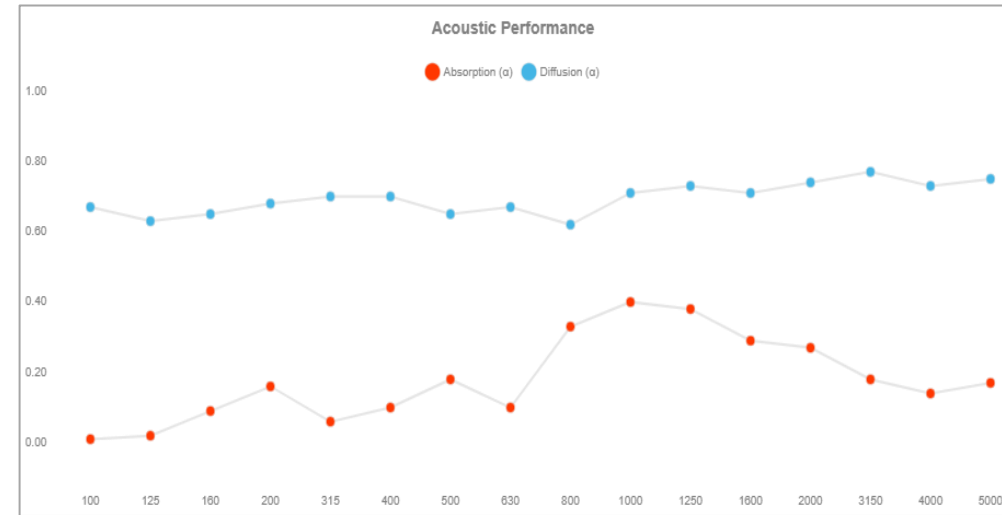

DIFFUSION

COLOR OPTIONS

BLACK – VICB06171

WHITE – VICB06170

GREY – VICB06172 (DISCONTINUED)