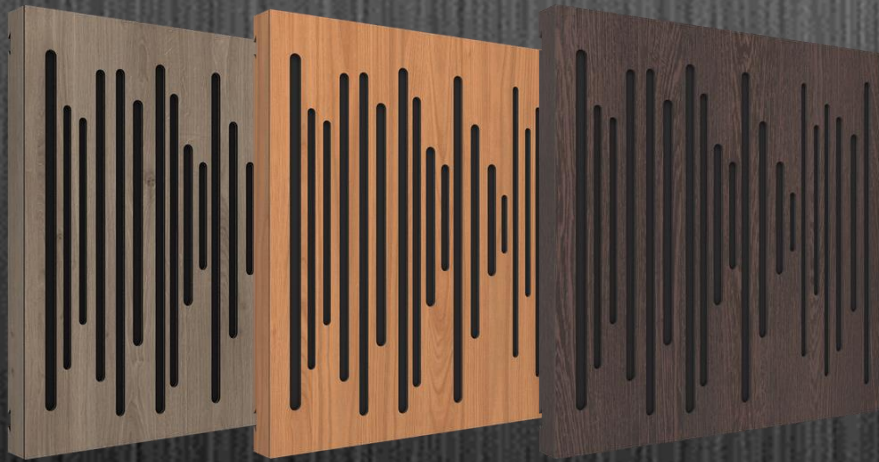

VICPATTERN ULTRA WAVEWOOD

595mm x 595mm x 50mm

- Acts As Both An Absorber & A Diffuser
- Ideal For Those Striving For A Balanced Sound That Can Also Control Any Noise Energy In A Room.
- Made From MDF And VicPET Wool – A Material Produced Mainly From Recycled Bottles.
- **3 Units Per Box**
- **$689.00**

MOUNTING OPTIONS
VicFix J-Profile (included)
VicFix Corner

HYBRID