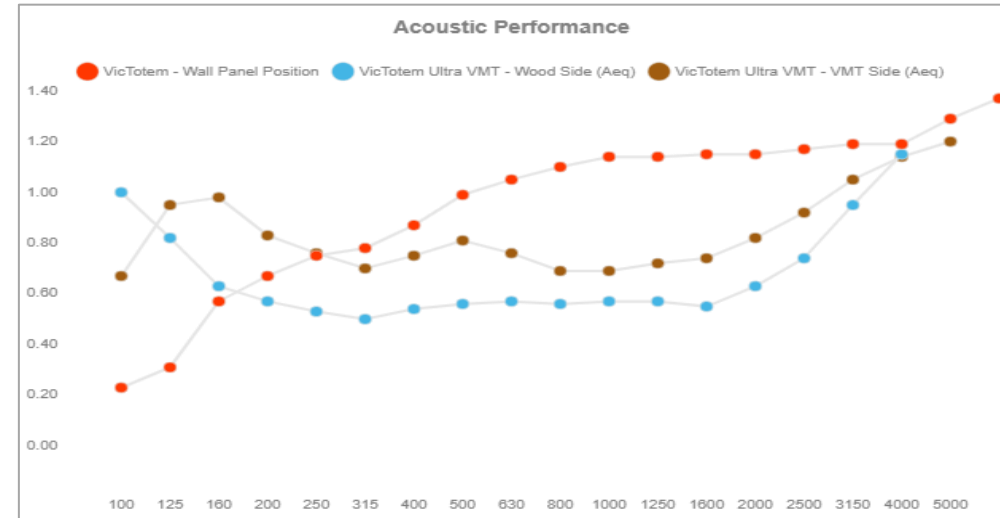

COLOR OPTIONS

WOOD – BLACK MATTE

NATURAL WHITE – VICB04917
BLACK – VICB04918
GREY – VICB04919
LIGHT GREY – VICB04920
BEIGE – VICB04921

WOOD – WHITE MATTE

NATURAL WHITE – VICB04911
BLACK – VICB04912
GREY – VICB04913
LIGHT GREY – VICB04914
BEIGE – VICB04915

WOOD – DARK WENGE

NATURAL WHITE – VICB05580
BLACK – VICB05575
GREY – VICB05576
LIGHT GREY – VICB05577
BEIGE – VICB05579

WOOD – BROWN OAK

NATURAL WHITE – VICB05574
BLACK – VICB05569
GREY – VICB05570
LIGHT GREY – VICB05571
BEIGE – VICB05573

WOOD – LOCARNO CHERRY

NATURAL WHITE – VICB05586
BLACK – VICB05581
GREY – VICB05582
LIGHT GREY – VICB05583
BEIGE – VICB05585

WOOD – NATURAL OAK

NATURAL WHITE – VICB04905
BLACK – VICB04906
GREY – VICB04907
LIGHT GREY – VICB04908
BEIGE – VICB04909

WOOD – METALLIC COPPER

NATURAL WHITE – VICB05598
BLACK – VICB05593
GREY – VICB05594
LIGHT GREY – VICB05597
BEIGE – VICB04915

WOOD – METALLIC GOLD

NATURAL WHITE – VICB05592
BLACK – VICB05587
GREY – VICB05588
LIGHT GREY – VICB05589
BEIGE – VICB05591