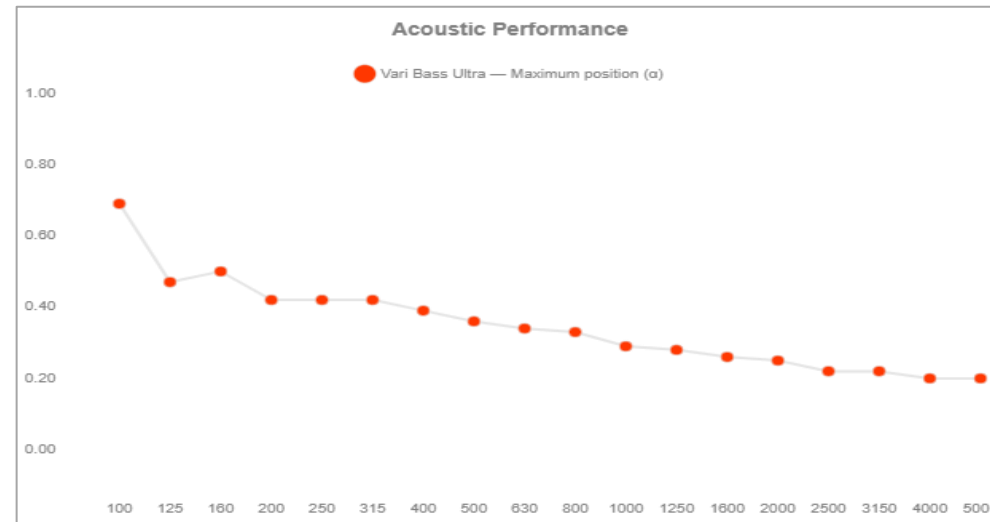

BASS TRAP

COLOR OPTIONS

BLACK MATTE – VICB05000
WHITE MATTE – VICB04999
DARK WENGE – VICB04997
BROWN OAK – VICB04996
LOCARNO CHERRY – VICB04998
NATURAL OAK – VICB04995
METALLIC COPPER – VICB04994
METALLIC GOLD – VICB04993