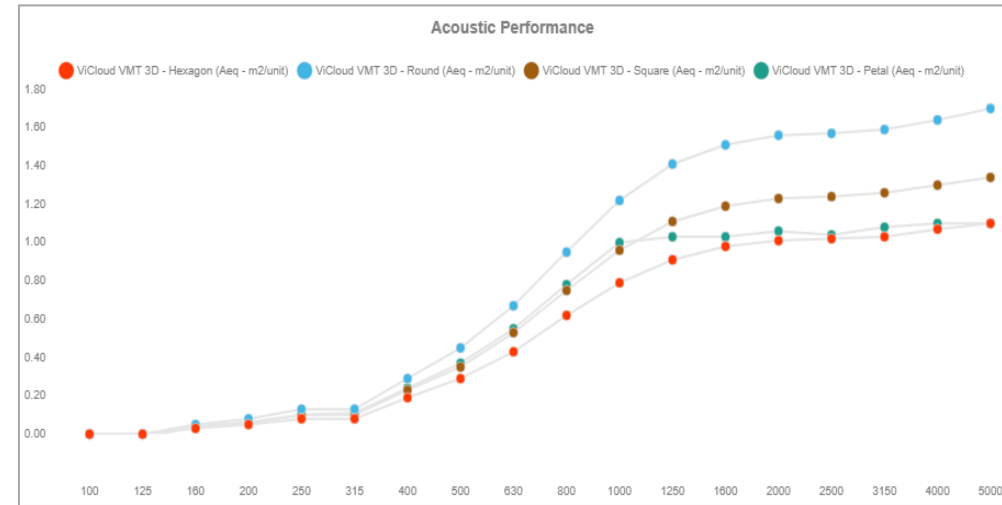

ABSORPTION

COLOR OPTIONS

SOLID COLORS

WHITE – VICB05158
BLACK – VICB05159
GREY – VICB05160
LIGHT GREY – VICB05161
MOSS GREEN – VICB06080
MUSK GREEN – VICB05165
BEIGE – VICB05162
BROWN – VICB05166
BLUE – VICB05163
BONDI BLUE – VICB06079
PUMPKIN ORANGE – VICB05168
CORAL – VICB06081

NATURAL STONES

CALACATTA CARRARA– VICB05147
CALACATTA CREMO – VICB05846
EMPERADOR DARK – VICB05149
FUSION WOW – VICB05151
GREY STONE – VICB05150
HEMATITE BLACK – VICB05841
INVISIBLE GREY – VICB05148
MAGIC BROWN – VICB05842
MOONLIGHT GREY – VICB05843
PATAGONIA – VICB05844
PORT BLACK – VICB05845
STRIATO ELEGANTE – VICB05840
TRAVERTINO CLASSICO – VICB05152

NATURAL WOODS

ALMOND OAK– VICB05847
BLACK LAUREL– VICB05849
EBONY – VICB05850
OAK – VICB05848

NATURE

PALM B&W – VICB06082
TROPICAL – VICB06083

CONCRETE

PATTERN 1 – VICB05137
PATTERN 3 – VICB05139