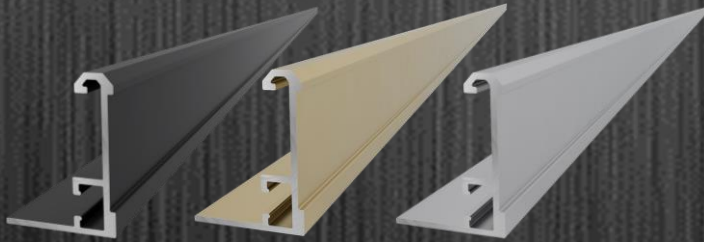

MOUNTING OPTIONS

ALUFRAME VMT SINGLE 25mm x 33mm x 3000mm

BLACK – VICA00102
GOLD – VICA00106
SILVER – VICA00104

- A Glamorous Finish For Flat Panel VMT
- Single Version Serves To Create A Beautiful Frame Around Flat Panel VMT
- Only Available For 20mm Flat Panel VMT
- **4 Units Per Box**
- **$569.00**