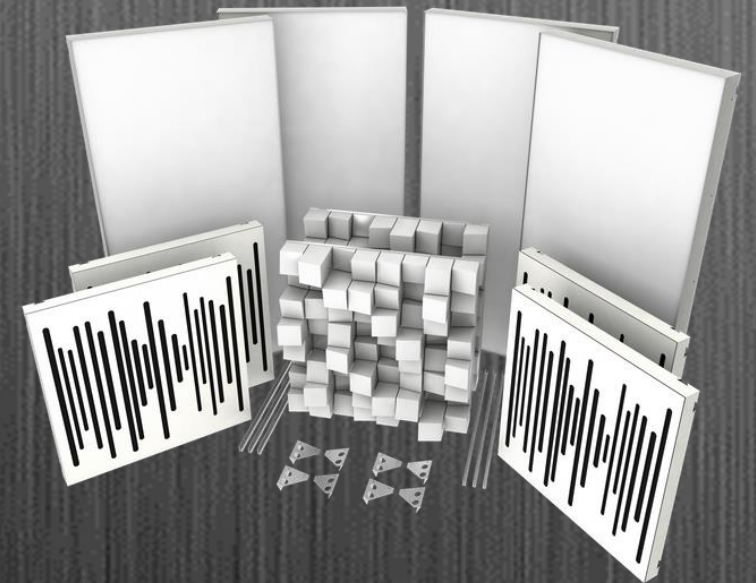

VICAUDIOPHILE VMT KIT

PACKAGES

BROWN OAK
VMT NATURAL LINEN
BLACK MATTE
(VICB06116)

NATURAL OAK
VMT SAGE GREEN
NATURAL WOOD
(VICB06115)

WHITE MATTE
(VICB06114)

KIT INCLUDES

- 4 x Flat Panel VMT (1190x595x20mm)
- 4 x VicSpacers Plus (Enhanced Acoustical Performance)
- 4 x VicPattern Ultra Wavewood
- 2 x Multifuser Wood-64 MKII
- 6 x VicFix J-Profile Mounts (595mm)
- 4 x VicFix Corner Mounts (For 2 Panels)
- **\$4,419.00**