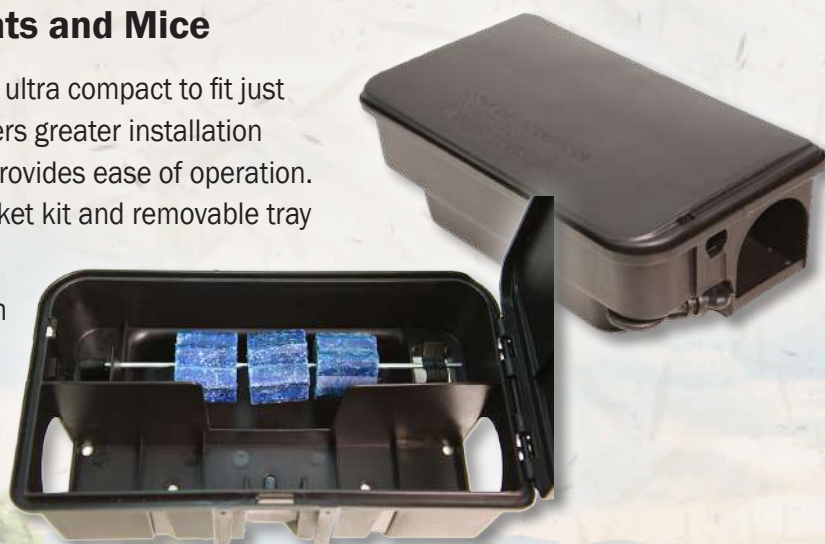

CORAL STATION

Ultra Compact Station for Rats and Mice

Very cost effective, durable, versatile and ultra compact to fit just about anywhere. The side opening lid offers greater installation flexibility and single locking mechanism provides ease of operation. Comes with steel rod, wall mounting bracket kit and removable tray for easy cleaning.

Dimensions: 230mm x 125 mm x 75 mm

Code / Size: RDTS1067 (Carton 30)