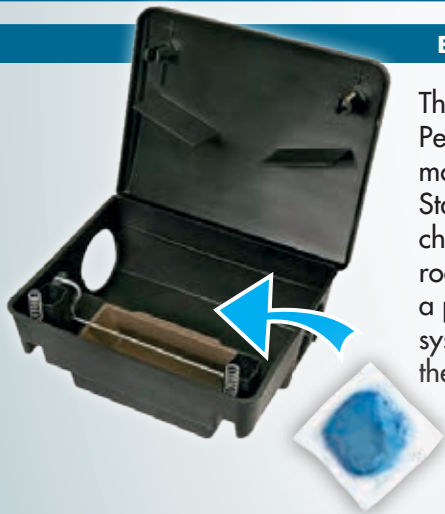

BAIT STATIONS

The ENSYSTEX Beta and Peti Bait Stations are the most cost effective rodent Stations in Australia, with child resistant features, rod for wax blocks, and a patented quick release system for securing to the wall