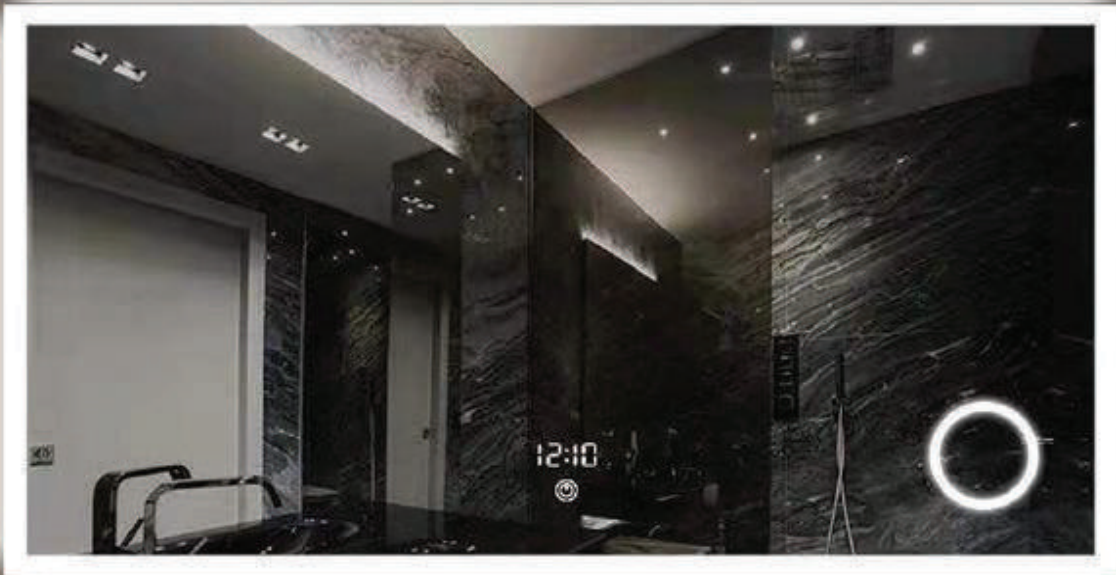

ON/OFF
SENSOR BUTTON

CLOCK
DISPLAY

DATE
DISPLAY

TEMPERATURE
DISPLAY

ANTI-FOG
DEMISTER

BLUETOOTH
SYNC

USB
MUSIC

Authorised Distributor:
Showroom: (by appt only)
MEGA@Woodlands, #07-18
Singapore 737856

Contact number: 93210129 (Alan)
88105023 (Glenn)