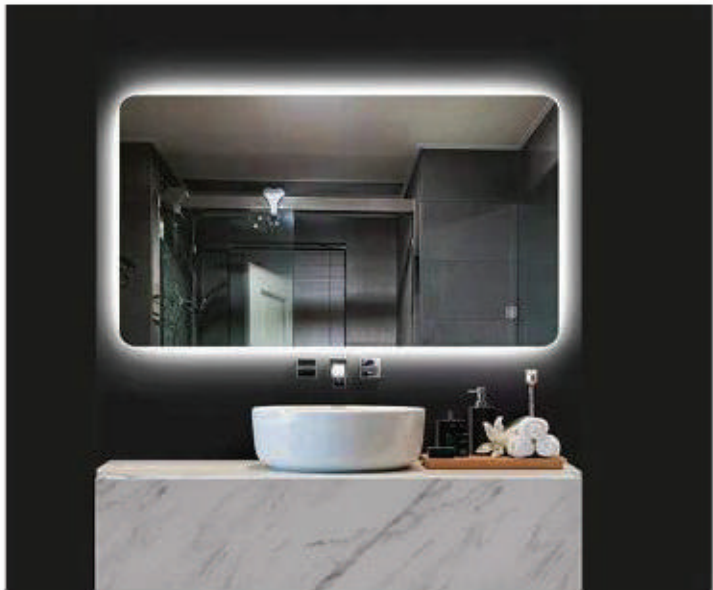

YLQ-010

YLQ-012