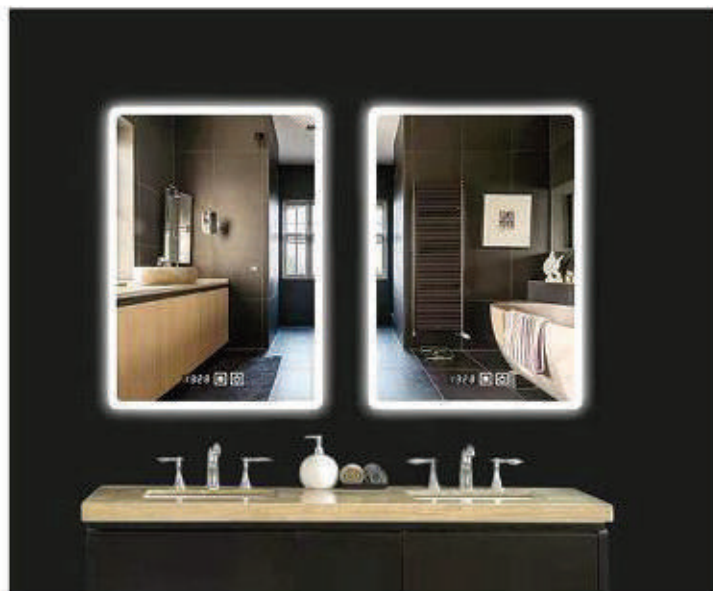

YLQ-013

YLQ-015