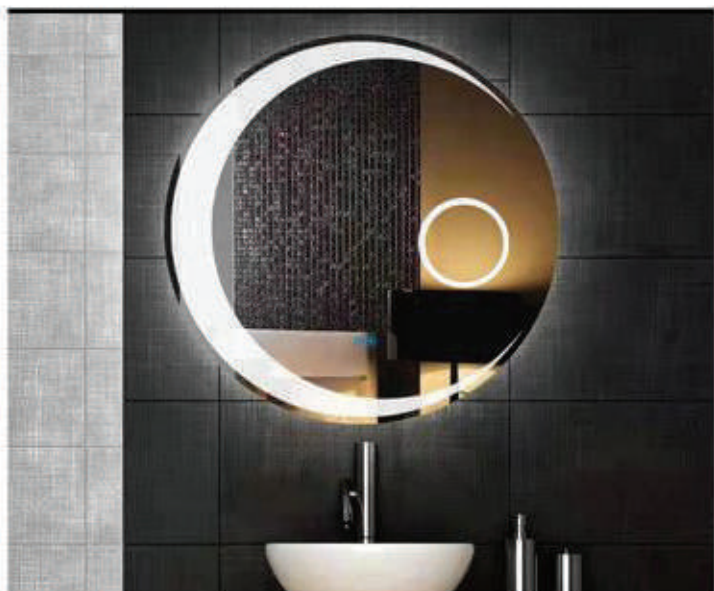

YLQ-019

YLQ-021