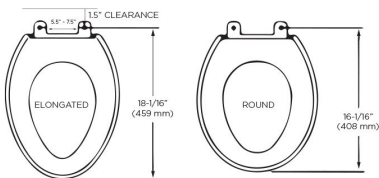

Easily find your way at night.

Wireless Remote

Enhance your bathroom experience with fully adjustable settings.

Heated Seat

Adjustable temperature controls.

The Perfect Fit

The BB-2000 comes in Elongated and Round to fit every bathroom.