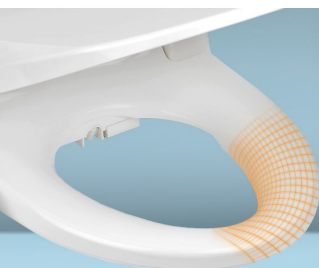

BLISS BB-2000

LATEST TECHNOLOGY, BUILT TO LAST

Nozzle Features

HYDROFLUSH
CLEANING

POSTERIOR WASH

FEMININE WASH

VORTEX WASH

Night Light

Easily find your way at night.

Wireless Remote

Enhance your bathroom experience with fully adjustable settings.

Heated Seat

Adjustable temperature controls.

The Perfect Fit

The BB-2000 comes in Elongated and Round to fit every bathroom.