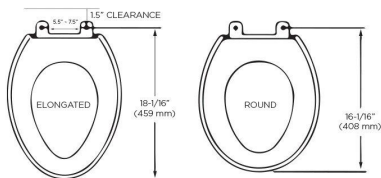

Easily find your way at night.

Wireless Remote

Enhance your bathroom experience with fully adjustable settings.

Heated Seat

Adjustable temperature controls.

The Perfect Fit

The BB-2000 comes in Elongated and Round to fit every bathroom.