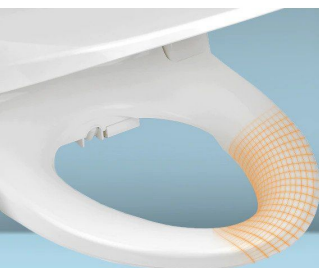

BLISS BB-2000

LATEST TECHNOLOGY, BUILT TO LAST

Nozzle Features

HYDROFLUSH
CLEANING

POSTERIOR WASH

FEMININE WASH

VORTEX WASH

Night Light

Easily find your way at night.

Wireless Remote

Enhance your bathroom experience with fully adjustable settings.

Heated Seat

Adjustable temperature controls.

The Perfect Fit

The BB-2000 comes in Elongated and Round to fit every bathroom.