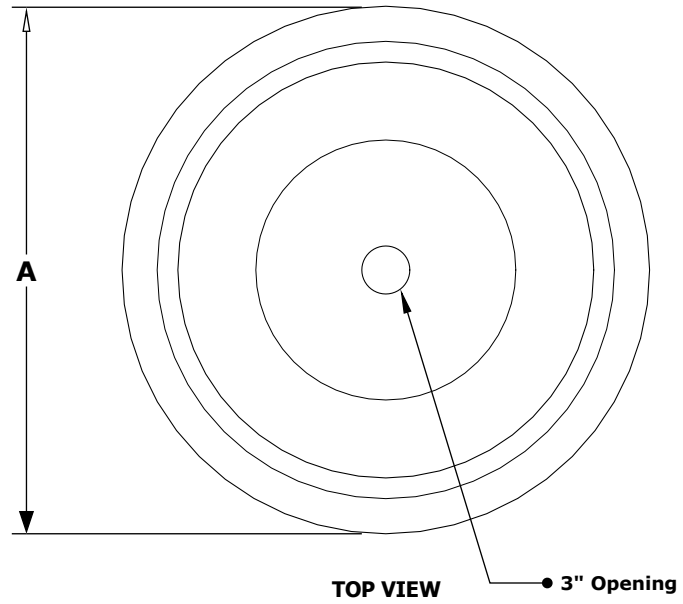

# SEDONA PLANTER BOWL

GFRC CONCRETE

**ISOMETRIC VIEW**

**TOP VIEW**

● 3" Opening

**RIGHT SIDE VIEW**

**FRONT SIDE VIEW**

PART NUMBER	A	B	C
OPT-27RP	27"	12"	10"
OPT-33RP	33"	18"	11"

Bowl Material: GFRC Concrete