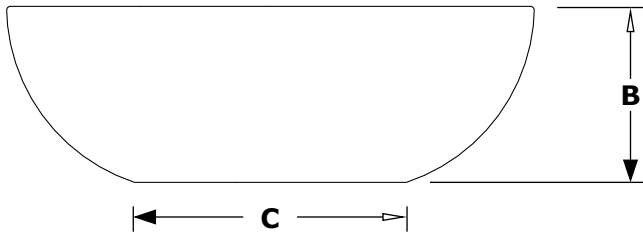

# SEDONA PLANTER BOWL

GFRC CONCRETE

**ISOMETRIC VIEW**

**TOP VIEW**

● 3" Opening

**RIGHT SIDE VIEW**

**FRONT SIDE VIEW**

PART NUMBER	A	B	C
OPT-27RP	27"	12"	10"
OPT-33RP	33"	18"	11"

Bowl Material: GFRC Concrete