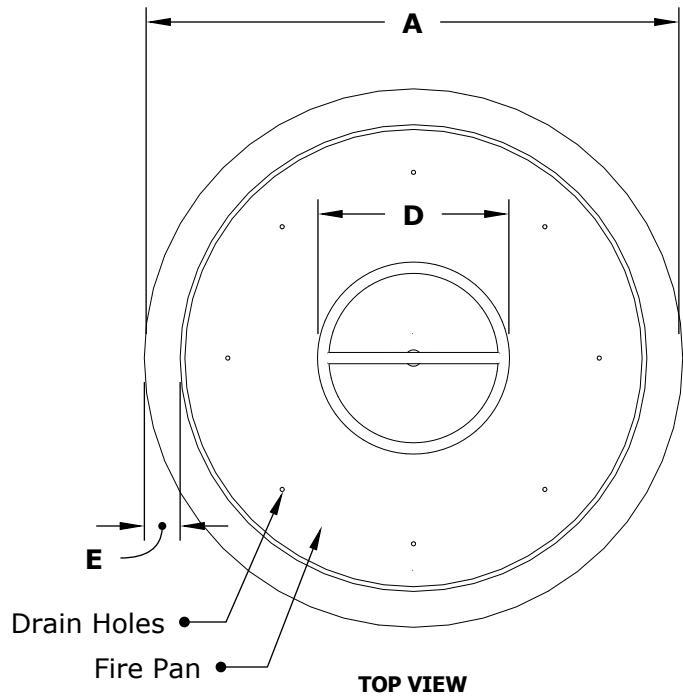

SEDONA FIRE BOWL- GFRC CONCRETE

ISOMETRIC VIEW

TOP VIEW

RIGHT SIDE VIEW

FRONT SIDE VIEW

SKU	A	B	C	D	E	BTU
OPT-27RFO	27"	10"	14"	8"	2.5"	45,000
OPT-33RFO	33"	10.5"	17"	12"	2.5"	65,000
OPT-27RFOE12V	27"	10"	14"	8"	2.5"	45,000
OPT-33RFOE12V	33"	10.5"	17"	12"	2.5"	65,000

Fire Bowl Material: GFRC Concrete
 Finish: Smooth Finish
 Pan Material: 304 Stainless Steel
 Burner Material: 304 Stainless Steel

12V ELECTRONIC IGNITION
 ANSI Z21.97-(2017) / CSA 2.41-(2017)

Includes: Pan, Burner, Whistle Free Hose, Black Lava Rock.