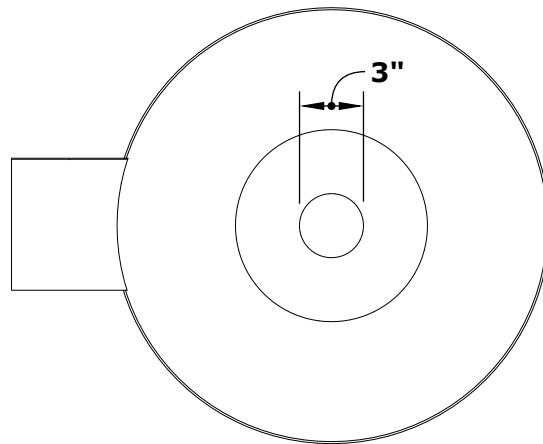

# SEDONA WATER BOWL - COPPER

OPT-27RCPRWO

**ISOMETRIC VIEW**

**TOP VIEW**

**FRONT SIDE VIEW**

**UNDERSIDE VIEW**

Bowl Material: Copper  
Bowl Finish: Hammered Copper, Patina Finish