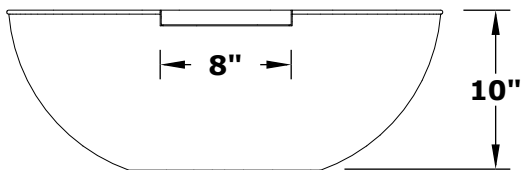

# SEDONA WATER BOWL - COPPER

OPT-27RCPRWO

**ISOMETRIC VIEW**

**TOP VIEW**

**FRONT SIDE VIEW**

**UNDERSIDE VIEW**

Bowl Material: Copper  
Bowl Finish: Hammered Copper, Patina Finish