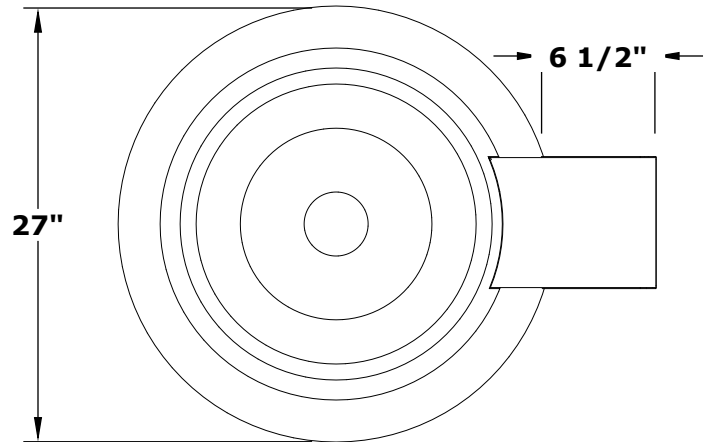

# SEDONA WATER BOWL - COPPER

OPT-27RCPRWO

**ISOMETRIC VIEW**

**TOP VIEW**

**FRONT SIDE VIEW**

**UNDERSIDE VIEW**

Bowl Material: Copper  
Bowl Finish: Hammered Copper, Patina Finish