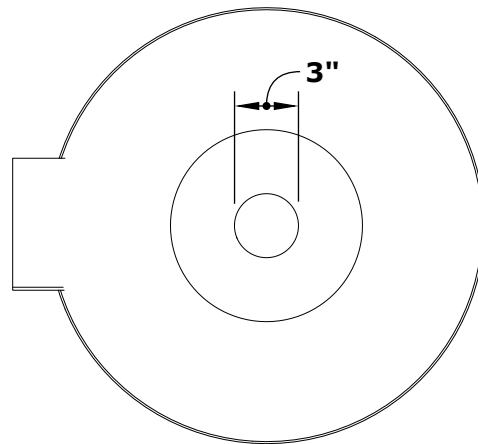

SEDONA PLANTER & WATER BOWL - COPPER

OPT-27RCPRWO

ISOMETRIC VIEW

TOP VIEW

FRONT SIDE VIEW

• Smooth Flow Water Fitting (1 1/2" Connection)

UNDERSIDE VIEW

Bowl Material: Copper
Bowl Finish: Hammered Copper, Patina Finish