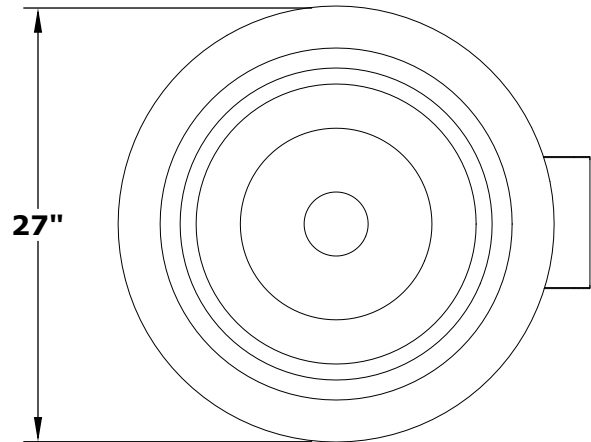

SEDONA PLANTER & WATER BOWL - COPPER

OPT-27RCPRWO

ISOMETRIC VIEW

TOP VIEW

FRONT SIDE VIEW

• Smooth Flow Water Fitting (1 1/2" Connection)

UNDERSIDE VIEW

Bowl Material: Copper
Bowl Finish: Hammered Copper, Patina Finish