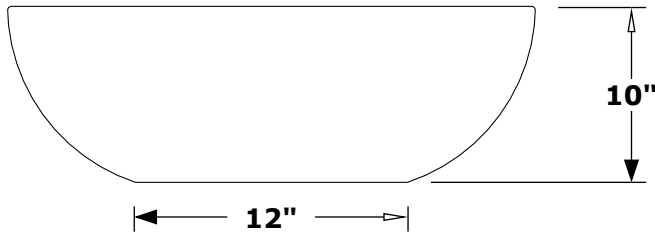

# SEDONA PLANTER BOWL - COPPER

OPT-27RCPRPO

ISOMETRIC VIEW

TOP VIEW

● 3" Opening

RIGHT SIDE VIEW

FRONT SIDE VIEW

Bowl Material: Hammered Patina Copper