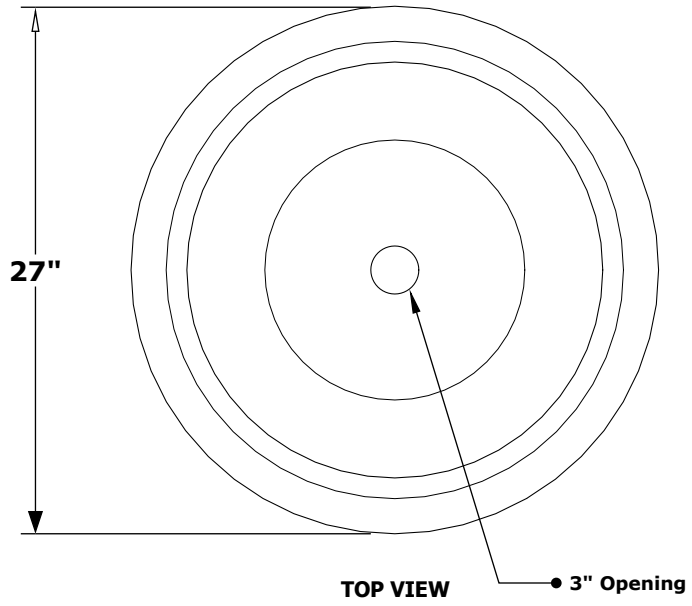

# SEDONA PLANTER BOWL - COPPER

OPT-27RCPRPO

ISOMETRIC VIEW

TOP VIEW

● 3" Opening

RIGHT SIDE VIEW

FRONT SIDE VIEW

Bowl Material: Hammered Patina Copper