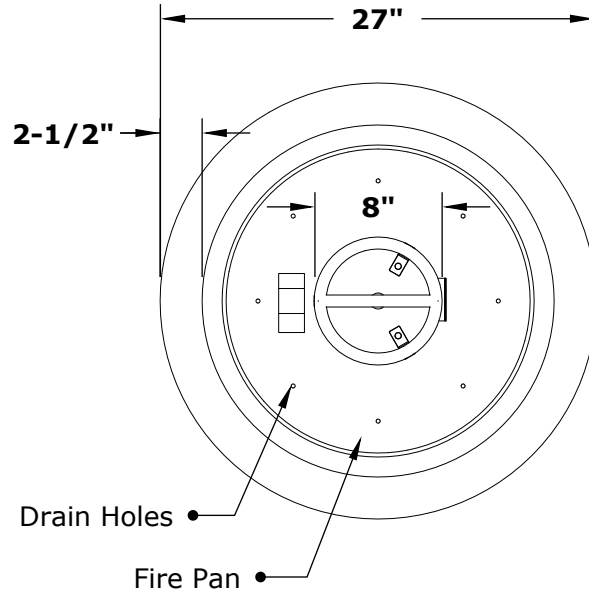

SEDONA FIRE BOWL - COPPER
OPT-27RCPRFO - Match Lit Ignition
OPT-27RCPRFOE12V - 12V Electronic Ignition

ISOMETRIC VIEW

TOP VIEW

FRONT SIDE VIEW

UNDERSIDE VIEW

Bowl Material: Copper
 Bowl Finish: Hammered Copper, Patina Finish
 Pan Material: Aluminum
 Burner Material: 304 Stainless Steel

Match Lit Unit Includes: Pan, Burner, Gas Orifice, SS Whistle Free Hose (1/2")

12V Ignition Unit Includes: Pan, Burner, Gas Orifice, SS Whistle Free Hose (1/2"), Electronic Valve, Pilot Igniter.

12V ELECTRONIC IGNITION CERTIFICATION
 ANSI Z21.97-(2017) / CSA 2.41-(2017)