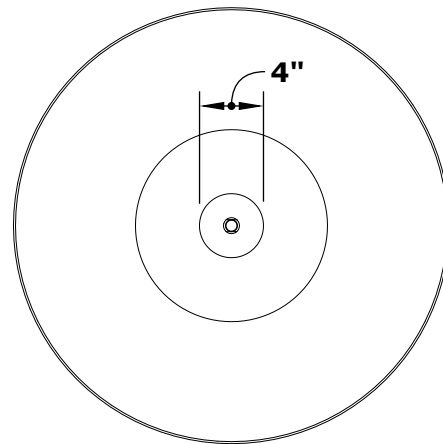

SEDONA FIRE BOWL - COPPER
OPT-27RCPRFO - Match Lit Ignition
OPT-27RCPRFOE12V - 12V Electronic Ignition

ISOMETRIC VIEW

TOP VIEW

FRONT SIDE VIEW

UNDERSIDE VIEW

Bowl Material: Copper
 Bowl Finish: Hammered Copper, Patina Finish
 Pan Material: Aluminum
 Burner Material: 304 Stainless Steel