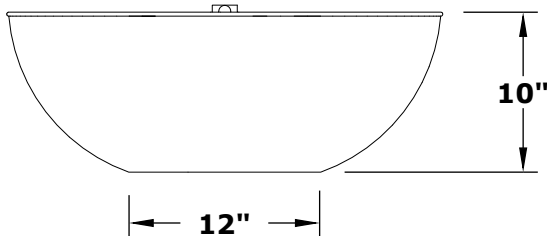

SEDONA FIRE BOWL - COPPER
OPT-27RCPRFO - Match Lit Ignition
OPT-27RCPRFOE12V - 12V Electronic Ignition

ISOMETRIC VIEW

TOP VIEW

FRONT SIDE VIEW

UNDERSIDE VIEW

Bowl Material: Copper
 Bowl Finish: Hammered Copper, Patina Finish
 Pan Material: Aluminum
 Burner Material: 304 Stainless Steel