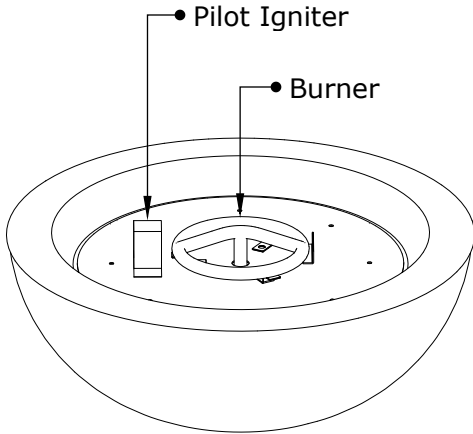

SEDONA FIRE BOWL - COPPER
OPT-27RCPRFO - Match Lit Ignition
OPT-27RCPRFOE12V - 12V Electronic Ignition

ISOMETRIC VIEW

TOP VIEW

FRONT SIDE VIEW

UNDERSIDE VIEW

Bowl Material: Copper
 Bowl Finish: Hammered Copper, Patina Finish
 Pan Material: Aluminum
 Burner Material: 304 Stainless Steel

Match Lit Unit Includes: Pan, Burner, Gas Orifice, SS Whistle Free Hose (1/2")

12V Ignition Unit Includes: Pan, Burner, Gas Orifice, SS Whistle Free Hose (1/2"), Electronic Valve, Pilot Igniter.

12V ELECTRONIC IGNITION CERTIFICATION
 ANSI Z21.97-(2017) / CSA 2.41-(2017)