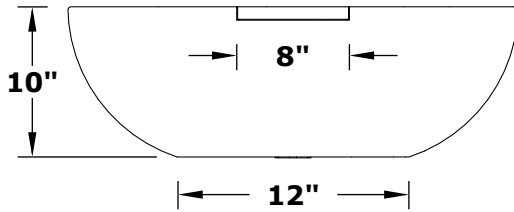

SEDONA WOOD GRAIN PLANTER & WATER BOWL

OPT-27RWGWP

ISOMETRIC VIEW

TOP VIEW

RIGHT SIDE VIEW

Smooth Flow Water Fitting (1 1/2" Connection)

SECTION CUT

FRONT SIDE VIEW

1 1/2" Inlet

Bowl Material: GFRC Wood Grain Concrete

Includes: Copper Spillway and Water Fitting Connection