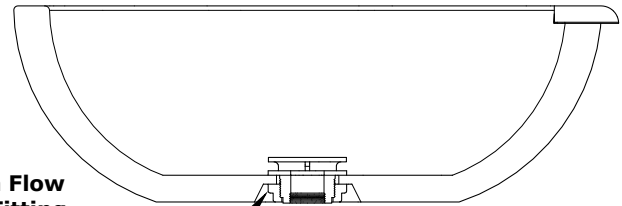

SEDONA WOOD GRAIN PLANTER & WATER BOWL

OPT-27RWGWP

ISOMETRIC VIEW

TOP VIEW

RIGHT SIDE VIEW

Smooth Flow Water Fitting (1 1/2" Connection)

SECTION CUT

FRONT SIDE VIEW

1 1/2" Inlet

Bowl Material: GFRC Wood Grain Concrete

Includes: Copper Spillway and Water Fitting Connection