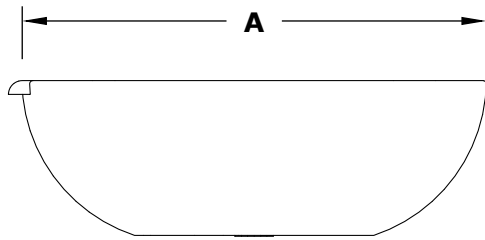

SEDONA WOOD GRAIN PLANTER & WATER BOWL

OPT-27RWGWP

ISOMETRIC VIEW

TOP VIEW

RIGHT SIDE VIEW

Smooth Flow Water Fitting (1 1/2" Connection)

SECTION CUT

FRONT SIDE VIEW

1 1/2" Inlet

Bowl Material: GFRC Wood Grain Concrete

Includes: Copper Spillway and Water Fitting Connection