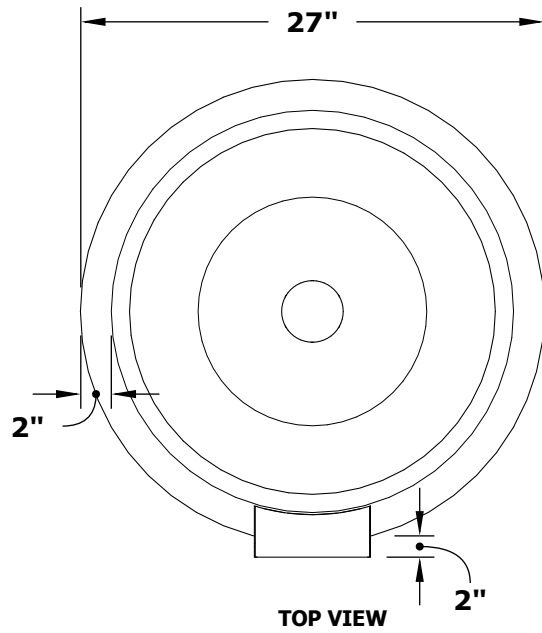

SEDONA WOOD GRAIN PLANTER & WATER BOWL

OPT-27RWGWP

ISOMETRIC VIEW

TOP VIEW

RIGHT SIDE VIEW

Smooth Flow Water Fitting (1 1/2" Connection)

SECTION CUT

FRONT SIDE VIEW

1 1/2" Inlet

Bowl Material: GFRC Wood Grain Concrete

Includes: Copper Spillway and Water Fitting Connection