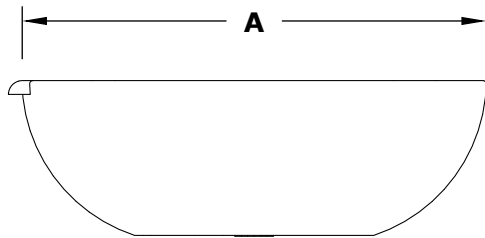

SEDONA WATER BOWL- WOOD GRAIN

ISOMETRIC VIEW

TOP VIEW

RIGHT SIDE VIEW

FRONT SIDE VIEW

Smooth Flow Water Fitting (1 1/2" Connection)

SECTION CUT

1 1/2" Inlet

SKU	A	B	C	D	GPM
OPT-27RWGWO	27"	10"	12"	2"	15

Fire Bowl Material: Wood Grain
Finish: Smooth Finish

Includes: Copper Spillway and Water Fitting Connection