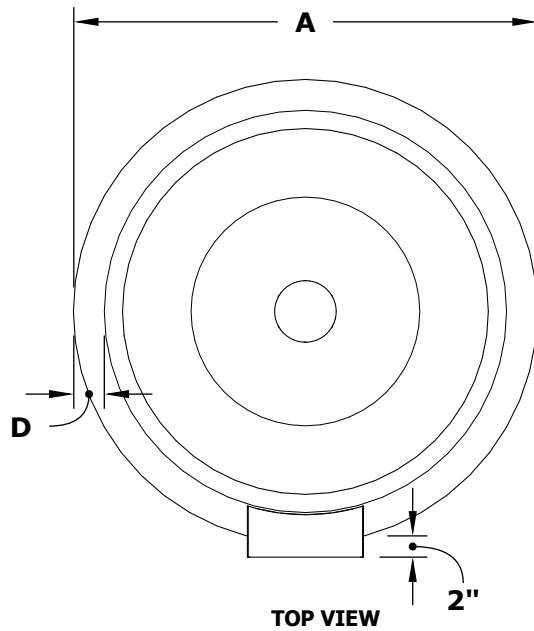

SEDONA WATER BOWL- WOOD GRAIN

ISOMETRIC VIEW

TOP VIEW

RIGHT SIDE VIEW

FRONT SIDE VIEW

Smooth Flow Water Fitting (1 1/2" Connection)

SECTION CUT

1 1/2" Inlet

SKU	A	B	C	D	GPM
OPT-27RWGWO	27"	10"	12"	2"	15

Fire Bowl Material: Wood Grain
Finish: Smooth Finish

Includes: Copper Spillway and Water Fitting Connection