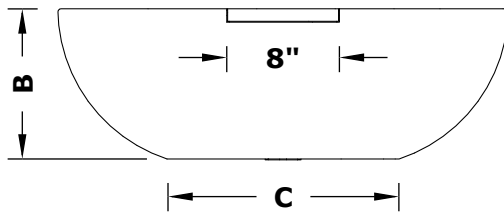

SEDONA WATER BOWL- WOOD GRAIN

ISOMETRIC VIEW

TOP VIEW

RIGHT SIDE VIEW

FRONT SIDE VIEW

Smooth Flow Water Fitting (1 1/2" Connection)

SECTION CUT

1 1/2" Inlet

SKU	A	B	C	D	GPM
OPT-27RWGWO	27"	10"	12"	2"	15

Fire Bowl Material: Wood Grain
Finish: Smooth Finish

Includes: Copper Spillway and Water Fitting Connection