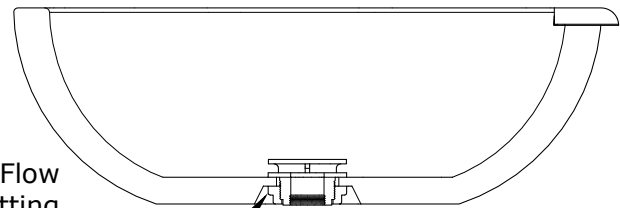

SEDONA WATER BOWL- WOOD GRAIN

ISOMETRIC VIEW

TOP VIEW

RIGHT SIDE VIEW

FRONT SIDE VIEW

Smooth Flow Water Fitting (1 1/2" Connection)

SECTION CUT

1 1/2" Inlet

SKU	A	B	C	D	GPM
OPT-27RWGWO	27"	10"	12"	2"	15

Fire Bowl Material: Wood Grain
Finish: Smooth Finish

Includes: Copper Spillway and Water Fitting Connection