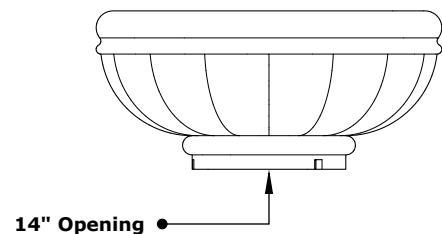

ROMA PLANTER BOWL
GFRC CONCRETE

ISOMETRIC VIEW

TOP VIEW

RIGHT SIDE VIEW

FRONT VIEW

PART NUMBER	A	B	C
OPT-ROMPO24	24"	9"	10"
OPT-ROMPO37	37"	18"	16"

Bowl Material: GFRC Concrete