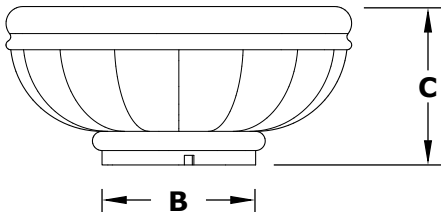

ROMA PLANTER BOWL
GFRC CONCRETE

ISOMETRIC VIEW

TOP VIEW

RIGHT SIDE VIEW

FRONT VIEW

PART NUMBER	A	B	C
OPT-ROMPO24	24"	9"	10"
OPT-ROMPO37	37"	18"	16"

Bowl Material: GFRC Concrete