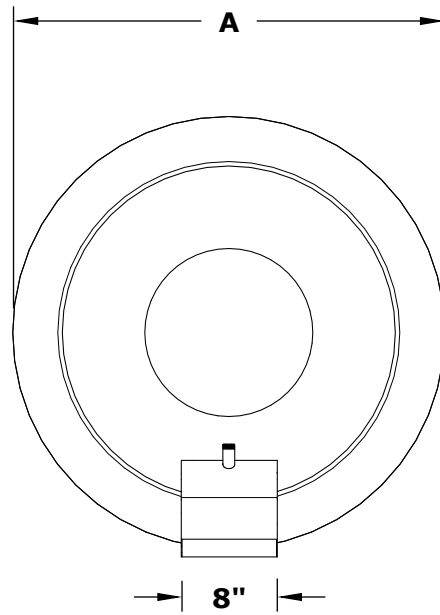

ROMA PLANTER & WATER BOWL

GFRC CONCRETE

ISOMETRIC VIEW

TOP VIEW

RIGHT SIDE VIEW

FRONT SIDE VIEW

Smooth Flow Water Fitting (1 1/2" Connection)

PART NUMBER	A	B	C	GPM
OPT-ROMPW24	24"	9"	10"	7-10
OPT-ROMPW37	37"	18"	16"	7-10

Bowl Material: GFRC Concrete