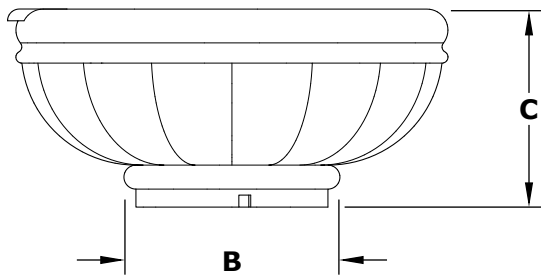

ROMA PLANTER & WATER BOWL

GFRC CONCRETE

ISOMETRIC VIEW

TOP VIEW

RIGHT SIDE VIEW

FRONT SIDE VIEW

Smooth Flow Water Fitting (1 1/2" Connection)

PART NUMBER	A	B	C	GPM
OPT-ROMPW24	24"	9"	10"	7-10
OPT-ROMPW37	37"	18"	16"	7-10

Bowl Material: GFRC Concrete