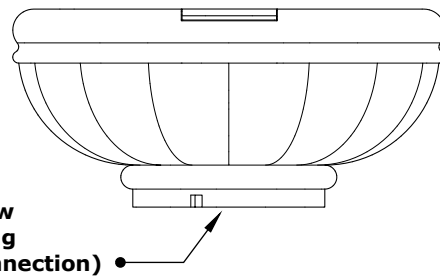

ROMA PLANTER & WATER BOWL

GFRC CONCRETE

ISOMETRIC VIEW

TOP VIEW

RIGHT SIDE VIEW

FRONT SIDE VIEW

Smooth Flow Water Fitting (1 1/2" Connection)

PART NUMBER	A	B	C	GPM
OPT-ROMPW24	24"	9"	10"	7-10
OPT-ROMPW37	37"	18"	16"	7-10

Bowl Material: GFRC Concrete