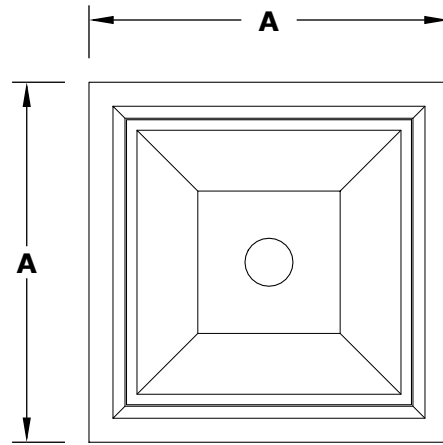

MAYA PLANTER BOWL

GFRG CONCRETE

ISOMETRIC VIEW

TOP VIEW

RIGHT SIDE VIEW

FRONT SIDE VIEW

PART NUMBER	A	B	C
OPT-24SP	24"	13"	10.5"
OPT-30SP	30"	13"	9"
OPT-36SP	36"	20"	12"

Bowl Material: GFRG Concrete