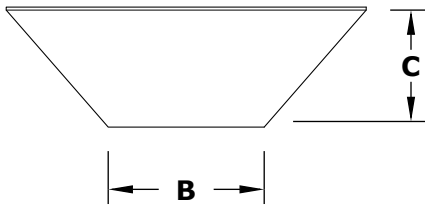

MAYA PLANTER BOWL

GFRG CONCRETE

ISOMETRIC VIEW

TOP VIEW

RIGHT SIDE VIEW

FRONT SIDE VIEW

PART NUMBER	A	B	C
OPT-24SP	24"	13"	10.5"
OPT-30SP	30"	13"	9"
OPT-36SP	36"	20"	12"

Bowl Material: GFRG Concrete