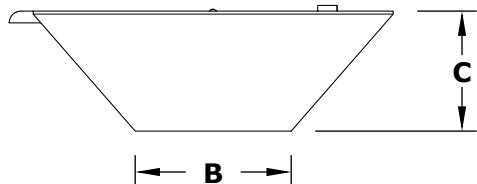

# MAYA FIRE & WIDE SPILL WATER BOWL

WOOD GRAIN

**ISOMETRIC VIEW**

**TOP VIEW**

**RIGHT SIDE VIEW**

**BACK SIDE VIEW**

PART NUMBER	A	B	C	D	E	GPM	BTU
OPT-24SWGFW	24"	13"	10.5	8"	16"	15	45,000
OPT-24SWGFW12V	24"	13"	10.5	8"	16"	15	45,000
OPT-30SWGFW	30"	13"	10.5	8"	16"	15	45,000
OPT-30SWGFW12V	30"	13"	10.5	8"	16"	15	45,000

Fire Pit Material: GFRC Concrete  
 Pan Material: 304 Stainless Steel  
 Burner Material: 304 Stainless Steel  
 Standard 2" Depth on all pans  
**12V ELECTRONIC IGNITION**  
 ANSI Z21.97-(2017) / CSA 2.41-(2017)