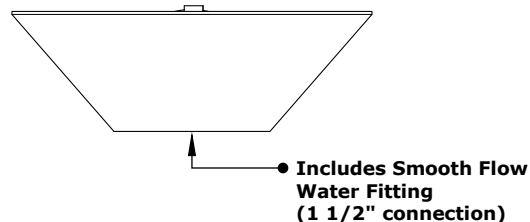

# MAYA FIRE & WIDE SPILL WATER BOWL

WOOD GRAIN

**ISOMETRIC VIEW**

**TOP VIEW**

**RIGHT SIDE VIEW**

**BACK SIDE VIEW**

PART NUMBER	A	B	C	D	E	GPM	BTU
OPT-24SWGFW	24"	13"	10.5	8"	16"	15	45,000
OPT-24SWGFW12V	24"	13"	10.5	8"	16"	15	45,000
OPT-30SWGFW	30"	13"	10.5	8"	16"	15	45,000
OPT-30SWGFW12V	30"	13"	10.5	8"	16"	15	45,000

Fire Pit Material: GFRC Concrete  
 Pan Material: 304 Stainless Steel  
 Burner Material: 304 Stainless Steel  
 Standard 2" Depth on all pans  
**12V ELECTRONIC IGNITION**  
 ANSI Z21.97-(2017) / CSA 2.41-(2017)