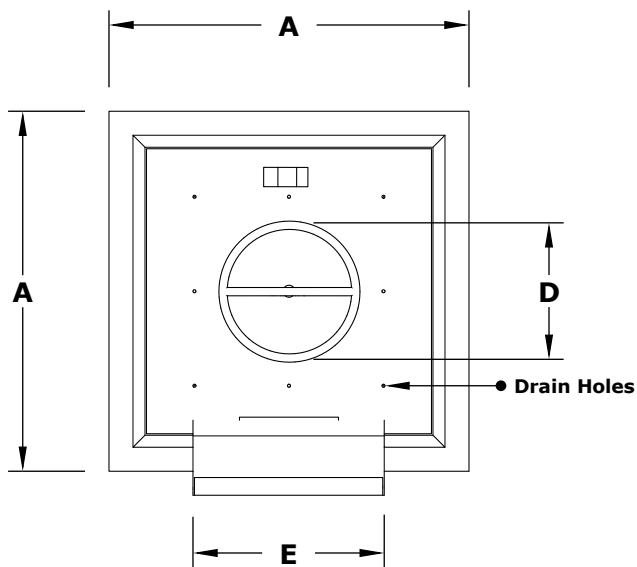

# MAYA FIRE & WIDE SPILL WATER BOWL

WOOD GRAIN

**ISOMETRIC VIEW**

**TOP VIEW**

**RIGHT SIDE VIEW**

**BACK SIDE VIEW**

PART NUMBER	A	B	C	D	E	GPM	BTU
OPT-24SWGFW	24"	13"	10.5	8"	16"	15	45,000
OPT-24SWGFW12V	24"	13"	10.5	8"	16"	15	45,000
OPT-30SWGFW	30"	13"	10.5	8"	16"	15	45,000
OPT-30SWGFW12V	30"	13"	10.5	8"	16"	15	45,000

Fire Pit Material: GFRC Concrete  
 Pan Material: 304 Stainless Steel  
 Burner Material: 304 Stainless Steel  
 Standard 2" Depth on all pans  
**12V ELECTRONIC IGNITION**  
 ANSI Z21.97-(2017) / CSA 2.41-(2017)

Match Lit Unit Includes: Pan, Burner, Gas Orifice, Gas Hoses, Key Valve, Key,  
 12v Ignition Unit Includes: Pan, Burner, Gas Orifice, Gas Hoses, Key Valve, Key, Plug & Play Electronic Valve, Pilot Igniter.