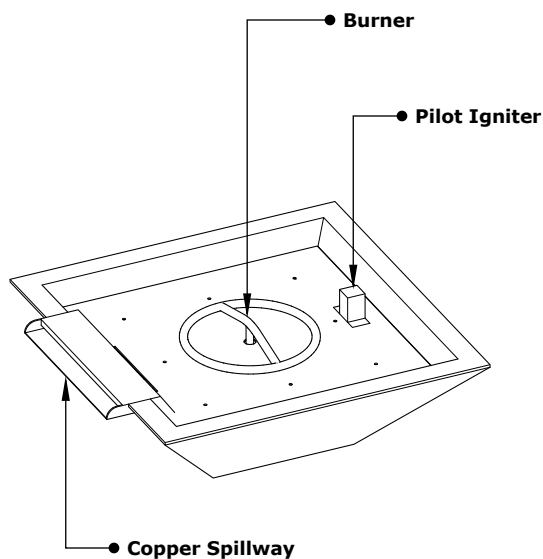

# MAYA FIRE & WIDE SPILL WATER BOWL

WOOD GRAIN

**ISOMETRIC VIEW**

**TOP VIEW**

**RIGHT SIDE VIEW**

**BACK SIDE VIEW**

PART NUMBER	A	B	C	D	E	GPM	BTU
OPT-24SWGFW	24"	13"	10.5	8"	16"	15	45,000
OPT-24SWGFW12V	24"	13"	10.5	8"	16"	15	45,000
OPT-30SWGFW	30"	13"	10.5	8"	16"	15	45,000
OPT-30SWGFW12V	30"	13"	10.5	8"	16"	15	45,000

Fire Pit Material: GFRC Concrete  
 Pan Material: 304 Stainless Steel  
 Burner Material: 304 Stainless Steel  
 Standard 2" Depth on all pans  
**12V ELECTRONIC IGNITION**  
 ANSI Z21.97-(2017) / CSA 2.41-(2017)

Match Lit Unit Includes: Pan, Burner, Gas Orifice, Gas Hoses, Key Valve, Key,  
 12v Ignition Unit Includes: Pan, Burner, Gas Orifice, Gas Hoses, Key Valve, Key, Plug & Play Electronic Valve, Pilot Igniter.