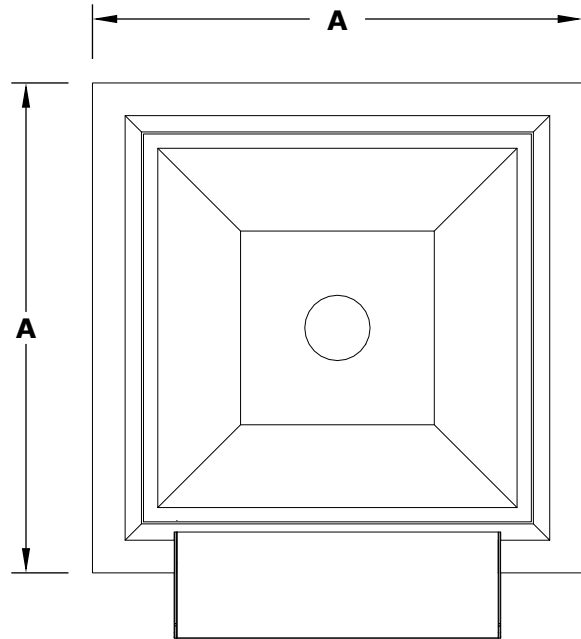

MAYA COPPER WATER BOWL - WIDE SPILL

ISOMETRIC VIEW

TOP VIEW

RIGHT SIDE VIEW

FRONT SIDE VIEW

SKU	A	B	C	D	GPM
OPT-24SCXW	24"	12"	10"	12"	7-10
OPT-30SCXW	30"	15"	10"	24"	7-10
OPT-36SCXW	36"	18"	12"	30"	7-10

Bowl Material: Copper