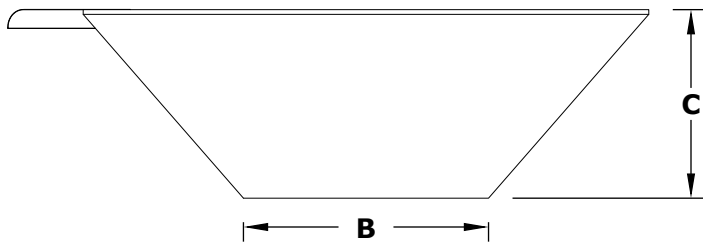

MAYA COPPER WATER BOWL - WIDE SPILL

ISOMETRIC VIEW

TOP VIEW

RIGHT SIDE VIEW

FRONT SIDE VIEW

SKU	A	B	C	D	GPM
OPT-24SCXW	24"	12"	10"	12"	7-10
OPT-30SCXW	30"	15"	10"	24"	7-10
OPT-36SCXW	36"	18"	12"	30"	7-10

Bowl Material: Copper