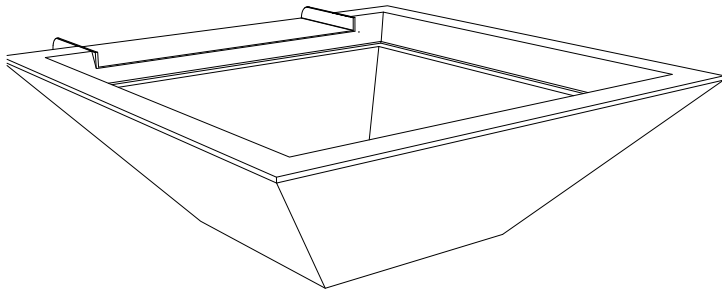

MAYA COPPER WATER BOWL - WIDE SPILL

ISOMETRIC VIEW

TOP VIEW

RIGHT SIDE VIEW

FRONT SIDE VIEW

SKU	A	B	C	D	GPM
OPT-24SCXW	24"	12"	10"	12"	7-10
OPT-30SCXW	30"	15"	10"	24"	7-10
OPT-36SCXW	36"	18"	12"	30"	7-10

Bowl Material: Copper