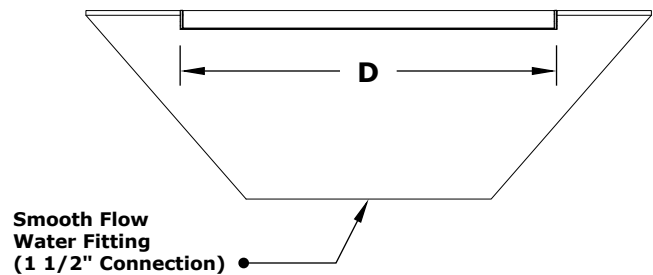

MAYA COPPER WATER BOWL - WIDE SPILL

ISOMETRIC VIEW

TOP VIEW

RIGHT SIDE VIEW

FRONT SIDE VIEW

SKU	A	B	C	D	GPM
OPT-24SCXW	24"	12"	10"	12"	7-10
OPT-30SCXW	30"	15"	10"	24"	7-10
OPT-36SCXW	36"	18"	12"	30"	7-10

Bowl Material: Copper