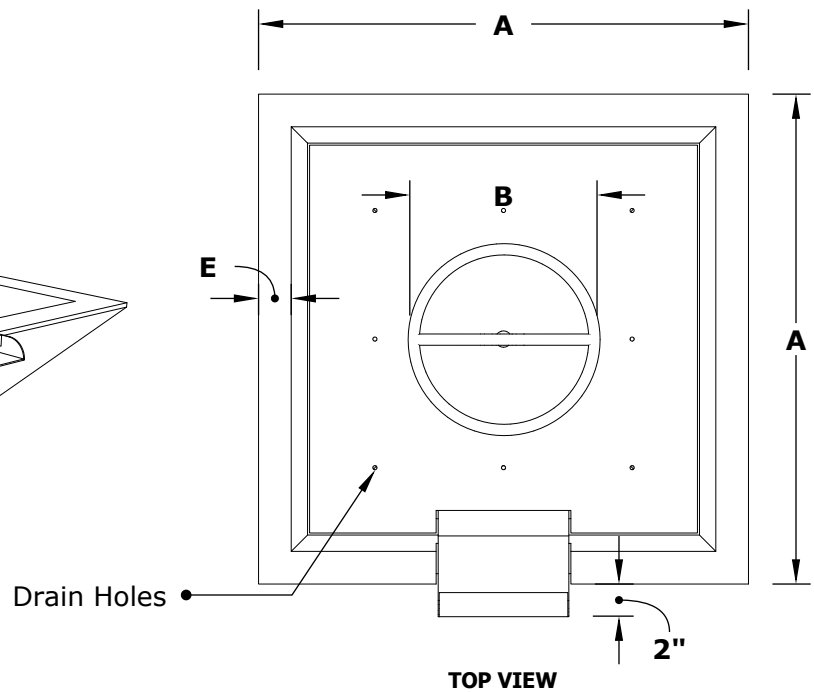

# MAYA FIRE WATER BOWL - GFRC CONCRETE

**ISOMETRIC VIEW**

**RIGHT SIDE VIEW**

SKU	A	B	C	D	E	BTU
OPT-24SFWM	24"	8"	10.75"	14"	2"	45,000
OPT-30SFWM	30"	12"	10.25"	14"	2"	65,000
OPT-36SFWM	36"	12"	12"	20"	3"	65,000
OPT-24SFWE12V	24"	8"	10.75"	14"	2"	45,000
OPT-30SFWE12V	30"	12"	10.25"	14"	2"	65,000
OPT-36SFWE12V	36"	12"	12"	20"	3"	65,000