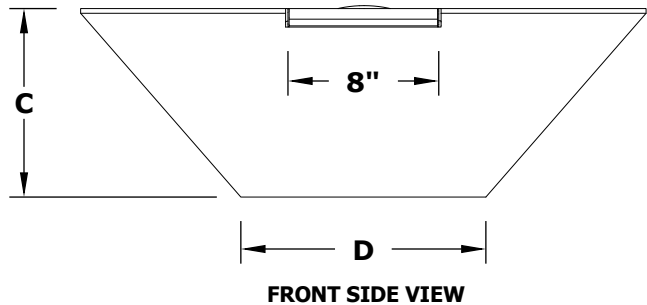

# MAYA FIRE WATER BOWL - GFRC CONCRETE

**ISOMETRIC VIEW**

**RIGHT SIDE VIEW**

SKU	A	B	C	D	E	BTU
OPT-24SFWM	24"	8"	10.75"	14"	2"	45,000
OPT-30SFWM	30"	12"	10.25"	14"	2"	65,000
OPT-36SFWM	36"	12"	12"	20"	3"	65,000
OPT-24SFWE12V	24"	8"	10.75"	14"	2"	45,000
OPT-30SFWE12V	30"	12"	10.25"	14"	2"	65,000
OPT-36SFWE12V	36"	12"	12"	20"	3"	65,000