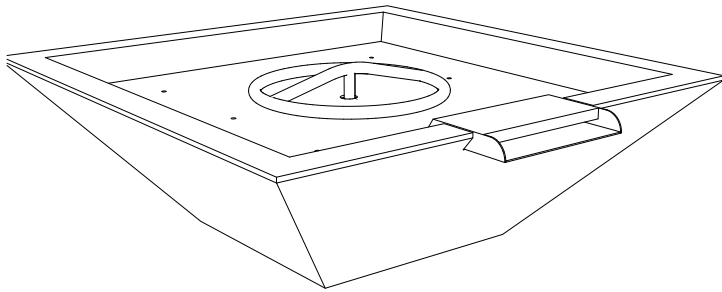

# MAYA FIRE WATER BOWL - GFRC CONCRETE

**ISOMETRIC VIEW**

**RIGHT SIDE VIEW**

SKU	A	B	C	D	E	BTU
OPT-24SFWM	24"	8"	10.75"	14"	2"	45,000
OPT-30SFWM	30"	12"	10.25"	14"	2"	65,000
OPT-36SFWM	36"	12"	12"	20"	3"	65,000
OPT-24SFWE12V	24"	8"	10.75"	14"	2"	45,000
OPT-30SFWE12V	30"	12"	10.25"	14"	2"	65,000
OPT-36SFWE12V	36"	12"	12"	20"	3"	65,000