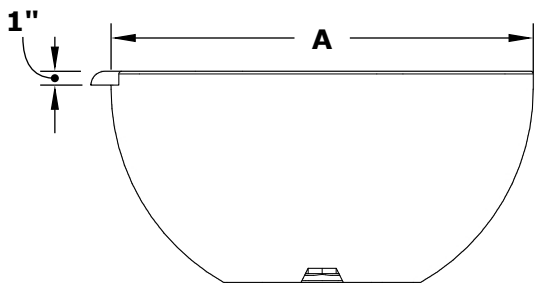

LUNA WATER BOWL- GFRC CONCRETE

ISOMETRIC VIEW

TOP VIEW

RIGHT SIDE VIEW

FRONT SIDE VIEW

Smooth Flow Water Fitting
(1 1/2" Connection)

Nut - Reverse Thread

1 1/2" Inlet

SKU	A	B	C	D	E	F	GPM
OPT-LUNWO30	30"	15"	14"	2"	8"	3"	15
OPT-LUNWO38	38"	16"	21"	2.5"	8"	3"	15

Fire Bowl Material: GFRC Concrete
Finish: Smooth Finish
Includes: Bowl, Copper Scupper,
Water Fitting