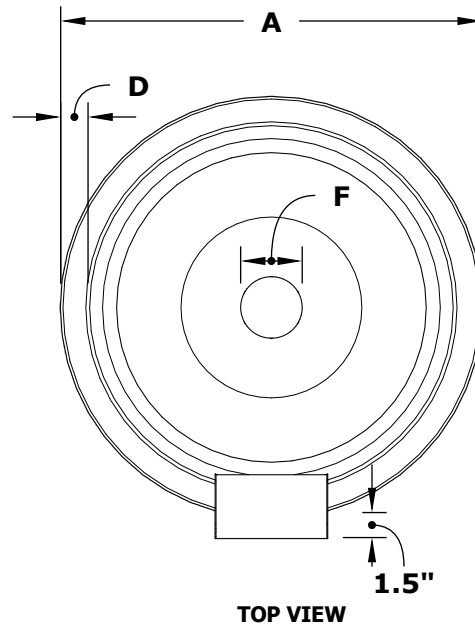

LUNA WATER BOWL- GFRC CONCRETE

ISOMETRIC VIEW

TOP VIEW

RIGHT SIDE VIEW

FRONT SIDE VIEW

Smooth Flow Water Fitting
(1 1/2" Connection)

Nut - Reverse Thread

1 1/2" Inlet

SKU	A	B	C	D	E	F	GPM
OPT-LUNWO30	30"	15"	14"	2"	8"	3"	15
OPT-LUNWO38	38"	16"	21"	2.5"	8"	3"	15

Fire Bowl Material: GFRC Concrete
Finish: Smooth Finish
Includes: Bowl, Copper Scupper,
Water Fitting