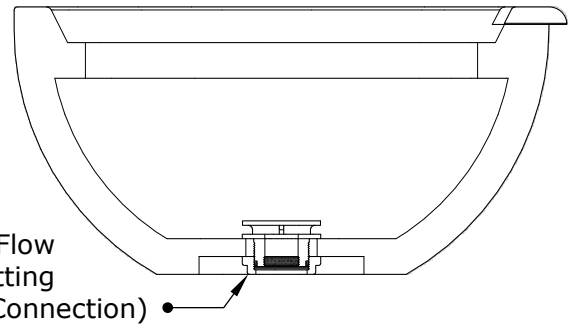

LUNA WATER BOWL- GFRC CONCRETE

ISOMETRIC VIEW

TOP VIEW

RIGHT SIDE VIEW

FRONT SIDE VIEW

Smooth Flow Water Fitting
(1 1/2" Connection)

Nut - Reverse Thread

1 1/2" Inlet

SKU	A	B	C	D	E	F	GPM
OPT-LUNWO30	30"	15"	14"	2"	8"	3"	15
OPT-LUNWO38	38"	16"	21"	2.5"	8"	3"	15

Fire Bowl Material: GFRC Concrete
Finish: Smooth Finish
Includes: Bowl, Copper Scupper,
Water Fitting