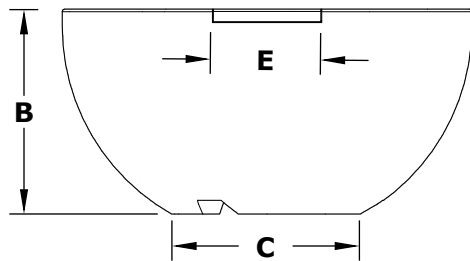

LUNA WATER BOWL- GFRC CONCRETE

ISOMETRIC VIEW

TOP VIEW

RIGHT SIDE VIEW

FRONT SIDE VIEW

Smooth Flow Water Fitting
(1 1/2" Connection)

Nut - Reverse Thread

1 1/2" Inlet

SKU	A	B	C	D	E	F	GPM
OPT-LUNWO30	30"	15"	14"	2"	8"	3"	15
OPT-LUNWO38	38"	16"	21"	2.5"	8"	3"	15

Fire Bowl Material: GFRC Concrete
Finish: Smooth Finish
Includes: Bowl, Copper Scupper,
Water Fitting