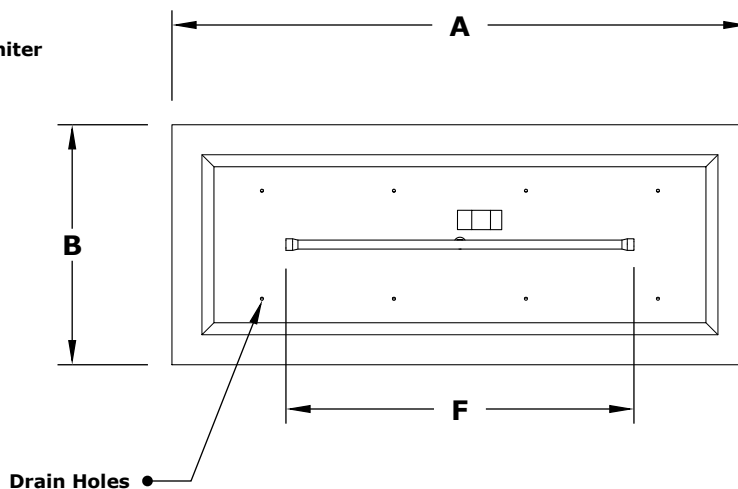

LINEAR MAYA COPPER FIRE BOWL

ISOMETRIC VIEW

TOP VIEW

RIGHT SIDE VIEW

FRONT SIDE VIEW

SKU	A	B	C	D	E	F	GPM
OPT-4820MCFO	48"	20"	12"	38"	10"	30"	65,000
OPT-4820MCFOE12V	48"	20"	12"	38"	10"	30"	65,000
OPT-6020MCFO	60"	20"	12"	50"	10"	42"	65,000
OPT-6020MCFOE12V	60"	20"	12"	50"	10"	42"	65,000
OPT-7220MCFO	72"	20"	12"	62"	10"	54"	65,000
OPT-7220MCFOE12V	72"	20"	12"	62"	10"	54"	65,000

Fire Bowl Material: Copper
 Pan Material: 304 Stainless Steel
 Burner Material: 304 Stainless Steel
 Standard 2" Depth on all pans
12V ELECTRONIC IGNITION
 ANSI Z21.97-(2017) / CSA 2.41-(2017)

Match Lit Unit Includes: Pan, Burner, Gas Orifice, Gas Hoses, Key Valve, Key,
 12v Ignition Unit Includes: Pan, Burner, Gas Orifice, Gas Hoses, Key Valve, Key, Plug & Play Electronic Valve, Pilot Igniter.