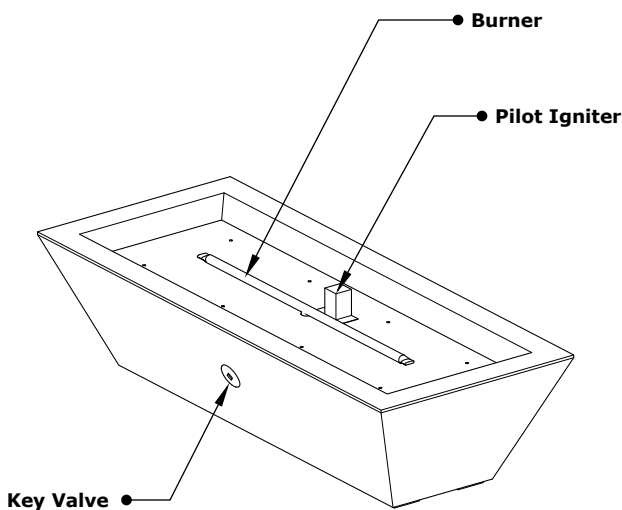

LINEAR MAYA COPPER FIRE BOWL

ISOMETRIC VIEW

TOP VIEW

RIGHT SIDE VIEW

FRONT SIDE VIEW

SKU	A	B	C	D	E	F	GPM
OPT-4820MCFO	48"	20"	12"	38"	10"	30"	65,000
OPT-4820MCFOE12V	48"	20"	12"	38"	10"	30"	65,000
OPT-6020MCFO	60"	20"	12"	50"	10"	42"	65,000
OPT-6020MCFOE12V	60"	20"	12"	50"	10"	42"	65,000
OPT-7220MCFO	72"	20"	12"	62"	10"	54"	65,000
OPT-7220MCFOE12V	72"	20"	12"	62"	10"	54"	65,000

Fire Bowl Material: Copper
 Pan Material: 304 Stainless Steel
 Burner Material: 304 Stainless Steel
 Standard 2" Depth on all pans
12V ELECTRONIC IGNITION
 ANSI Z21.97-(2017) / CSA 2.41-(2017)

Match Lit Unit Includes: Pan, Burner, Gas Orifice, Gas Hoses, Key Valve, Key,
 12v Ignition Unit Includes: Pan, Burner, Gas Orifice, Gas Hoses, Key Valve, Key, Plug & Play Electronic Valve, Pilot Igniter.