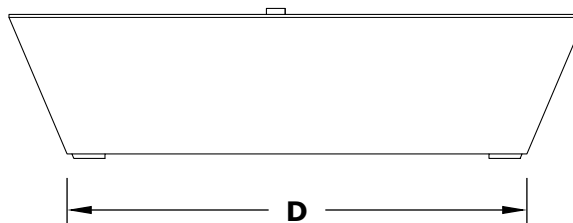

LINEAR MAYA COPPER FIRE BOWL

ISOMETRIC VIEW

TOP VIEW

RIGHT SIDE VIEW

FRONT SIDE VIEW

SKU	A	B	C	D	E	F	GPM
OPT-4820MCFO	48"	20"	12"	38"	10"	30"	65,000
OPT-4820MCFOE12V	48"	20"	12"	38"	10"	30"	65,000
OPT-6020MCFO	60"	20"	12"	50"	10"	42"	65,000
OPT-6020MCFOE12V	60"	20"	12"	50"	10"	42"	65,000
OPT-7220MCFO	72"	20"	12"	62"	10"	54"	65,000
OPT-7220MCFOE12V	72"	20"	12"	62"	10"	54"	65,000

Fire Bowl Material: Copper
 Pan Material: 304 Stainless Steel
 Burner Material: 304 Stainless Steel
 Standard 2" Depth on all pans
12V ELECTRONIC IGNITION
 ANSI Z21.97-(2017) / CSA 2.41-(2017)

Match Lit Unit Includes: Pan, Burner, Gas Orifice, Gas Hoses, Key Valve, Key,
 12v Ignition Unit Includes: Pan, Burner, Gas Orifice, Gas Hoses, Key Valve, Key, Plug & Play Electronic Valve, Pilot Igniter.