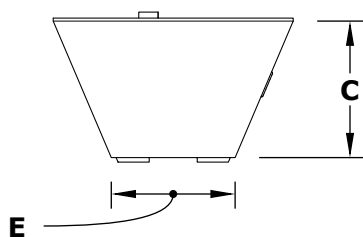

LINEAR MAYA COPPER FIRE BOWL

ISOMETRIC VIEW

TOP VIEW

RIGHT SIDE VIEW

FRONT SIDE VIEW

SKU	A	B	C	D	E	F	GPM
OPT-4820MCFO	48"	20"	12"	38"	10"	30"	65,000
OPT-4820MCFOE12V	48"	20"	12"	38"	10"	30"	65,000
OPT-6020MCFO	60"	20"	12"	50"	10"	42"	65,000
OPT-6020MCFOE12V	60"	20"	12"	50"	10"	42"	65,000
OPT-7220MCFO	72"	20"	12"	62"	10"	54"	65,000
OPT-7220MCFOE12V	72"	20"	12"	62"	10"	54"	65,000

Fire Bowl Material: Copper
 Pan Material: 304 Stainless Steel
 Burner Material: 304 Stainless Steel
 Standard 2" Depth on all pans
12V ELECTRONIC IGNITION
 ANSI Z21.97-(2017) / CSA 2.41-(2017)

Match Lit Unit Includes: Pan, Burner, Gas Orifice, Gas Hoses, Key Valve, Key,
 12v Ignition Unit Includes: Pan, Burner, Gas Orifice, Gas Hoses, Key Valve, Key, Plug & Play Electronic Valve, Pilot Igniter.