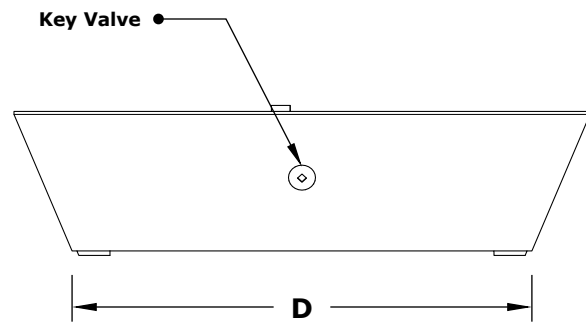

LINEAR MAYA COPPER FIRE & WATER BOWL

ISOMETRIC VIEW

TOP VIEW

RIGHT SIDE VIEW

FRONT SIDE VIEW

SKU	A	B	C	D	E	F	GPM
OPT-4820MCFW	48"	20"	12"	38"	10"	30"	65,000
OPT-4820MCFWE12V	48"	20"	12"	38"	10"	30"	65,000
OPT-6020MCFW	60"	20"	12"	50"	10"	42"	65,000
OPT-6020MCFWE12V	60"	20"	12"	50"	10"	42"	65,000
OPT-7220MCFW	72"	20"	12"	62"	10"	54"	65,000
OPT-7220MCFWE12V	72"	20"	12"	62"	10"	54"	65,000

Fire Bowl Material: Copper
 Pan Material: 304 Stainless Steel
 Burner Material: 304 Stainless Steel
 Standard 2" Depth on all pans
12V ELECTRONIC IGNITION
 ANSI Z21.97-(2017) / CSA 2.41-(2017)

Match Lit Unit Includes: Pan, Burner, Gas Orifice, Gas Hoses, Key Valve, Key,
 12v Ignition Unit Includes: Pan, Burner, Gas Orifice, Gas Hoses, Key Valve, Key, Plug & Play Electronic Valve, Pilot Igniter.