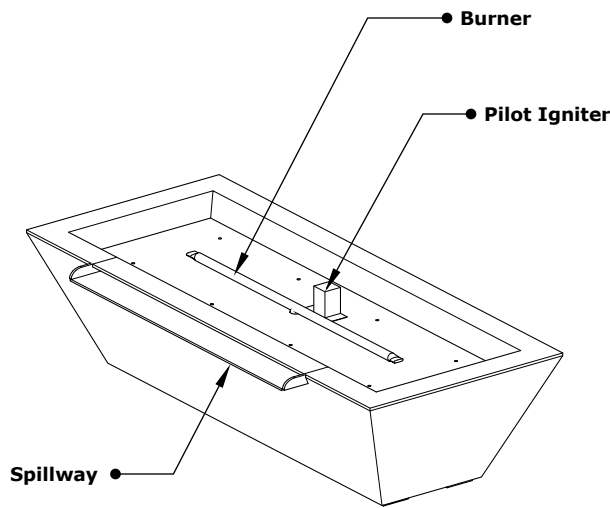

LINEAR MAYA COPPER FIRE & WATER BOWL

ISOMETRIC VIEW

TOP VIEW

RIGHT SIDE VIEW

FRONT SIDE VIEW

SKU	A	B	C	D	E	F	GPM
OPT-4820MCFW	48"	20"	12"	38"	10"	30"	65,000
OPT-4820MCFWE12V	48"	20"	12"	38"	10"	30"	65,000
OPT-6020MCFW	60"	20"	12"	50"	10"	42"	65,000
OPT-6020MCFWE12V	60"	20"	12"	50"	10"	42"	65,000
OPT-7220MCFW	72"	20"	12"	62"	10"	54"	65,000
OPT-7220MCFWE12V	72"	20"	12"	62"	10"	54"	65,000

Fire Bowl Material: Copper
 Pan Material: 304 Stainless Steel
 Burner Material: 304 Stainless Steel
 Standard 2" Depth on all pans
12V ELECTRONIC IGNITION
 ANSI Z21.97-(2017) / CSA 2.41-(2017)

Match Lit Unit Includes: Pan, Burner, Gas Orifice, Gas Hoses, Key Valve, Key,
 12v Ignition Unit Includes: Pan, Burner, Gas Orifice, Gas Hoses, Key Valve, Key, Plug & Play Electronic Valve, Pilot Igniter.