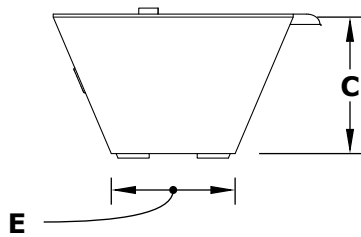

LINEAR MAYA COPPER FIRE & WATER BOWL

ISOMETRIC VIEW

TOP VIEW

RIGHT SIDE VIEW

FRONT SIDE VIEW

SKU	A	B	C	D	E	F	GPM
OPT-4820MCFW	48"	20"	12"	38"	10"	30"	65,000
OPT-4820MCFWE12V	48"	20"	12"	38"	10"	30"	65,000
OPT-6020MCFW	60"	20"	12"	50"	10"	42"	65,000
OPT-6020MCFWE12V	60"	20"	12"	50"	10"	42"	65,000
OPT-7220MCFW	72"	20"	12"	62"	10"	54"	65,000
OPT-7220MCFWE12V	72"	20"	12"	62"	10"	54"	65,000

Fire Bowl Material: Copper
 Pan Material: 304 Stainless Steel
 Burner Material: 304 Stainless Steel
 Standard 2" Depth on all pans
12V ELECTRONIC IGNITION
 ANSI Z21.97-(2017) / CSA 2.41-(2017)

Match Lit Unit Includes: Pan, Burner, Gas Orifice, Gas Hoses, Key Valve, Key,
 12v Ignition Unit Includes: Pan, Burner, Gas Orifice, Gas Hoses, Key Valve, Key, Plug & Play Electronic Valve, Pilot Igniter.