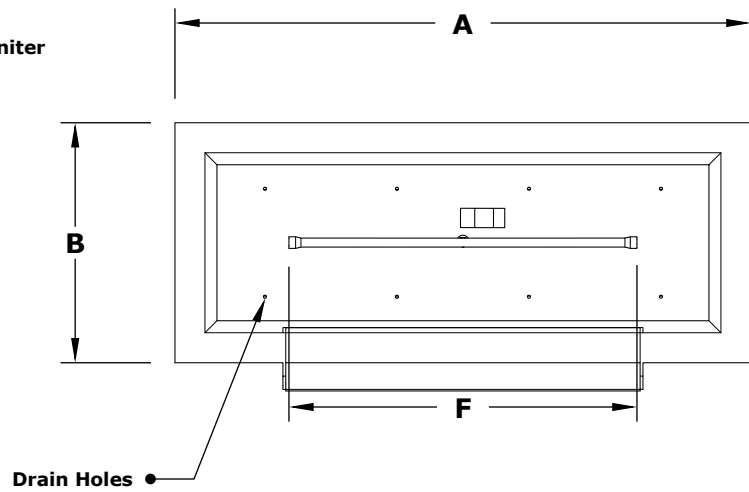

LINEAR MAYA COPPER FIRE & WATER BOWL

ISOMETRIC VIEW

TOP VIEW

RIGHT SIDE VIEW

FRONT SIDE VIEW

SKU	A	B	C	D	E	F	GPM
OPT-4820MCFW	48"	20"	12"	38"	10"	30"	65,000
OPT-4820MCFWE12V	48"	20"	12"	38"	10"	30"	65,000
OPT-6020MCFW	60"	20"	12"	50"	10"	42"	65,000
OPT-6020MCFWE12V	60"	20"	12"	50"	10"	42"	65,000
OPT-7220MCFW	72"	20"	12"	62"	10"	54"	65,000
OPT-7220MCFWE12V	72"	20"	12"	62"	10"	54"	65,000

Fire Bowl Material: Copper
 Pan Material: 304 Stainless Steel
 Burner Material: 304 Stainless Steel
 Standard 2" Depth on all pans
12V ELECTRONIC IGNITION
 ANSI Z21.97-(2017) / CSA 2.41-(2017)

Match Lit Unit Includes: Pan, Burner, Gas Orifice, Gas Hoses, Key Valve, Key,
 12v Ignition Unit Includes: Pan, Burner, Gas Orifice, Gas Hoses, Key Valve, Key, Plug & Play Electronic Valve, Pilot Igniter.